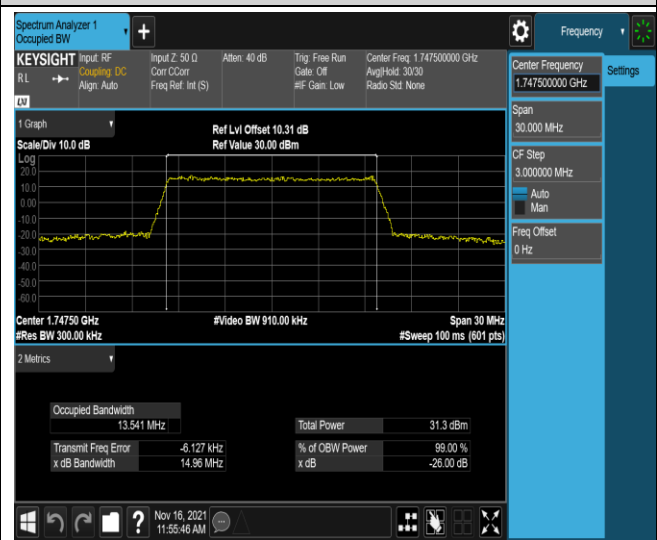

Band4-15MHz-16QAM-20025-75RB#0

Band4-15MHz-16QAM-20325-75RB#0