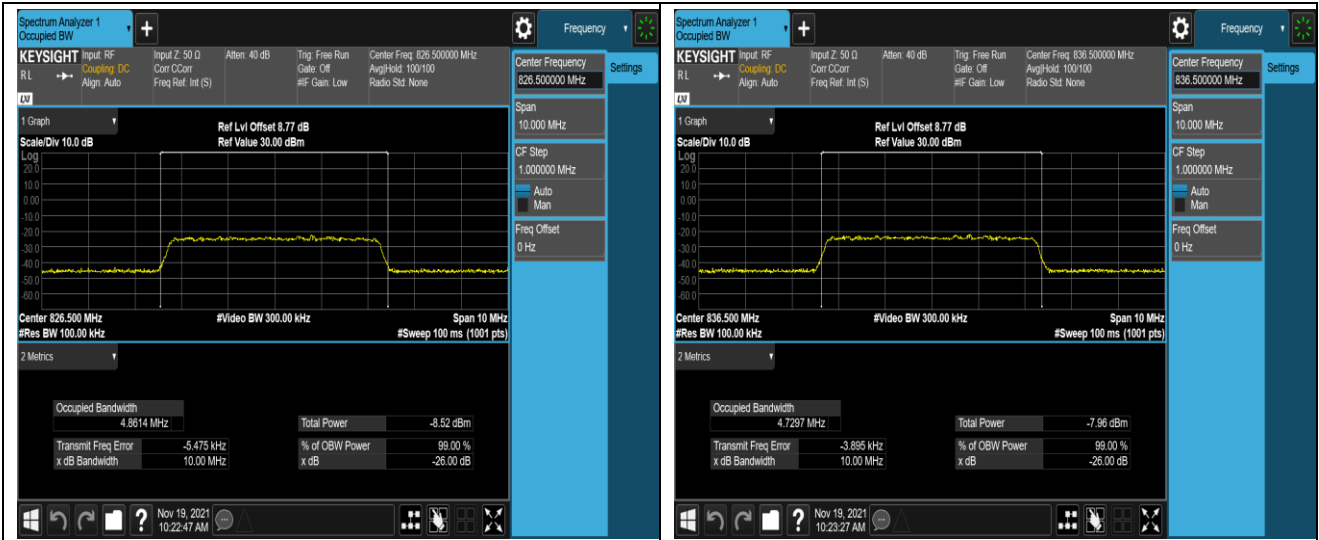

Band5-3MHz-16QAM-20635-15RB#0

Band5-5MHz-QPSK-20425-25RB#0

Band5-5MHz-QPSK-20525-25RB#0