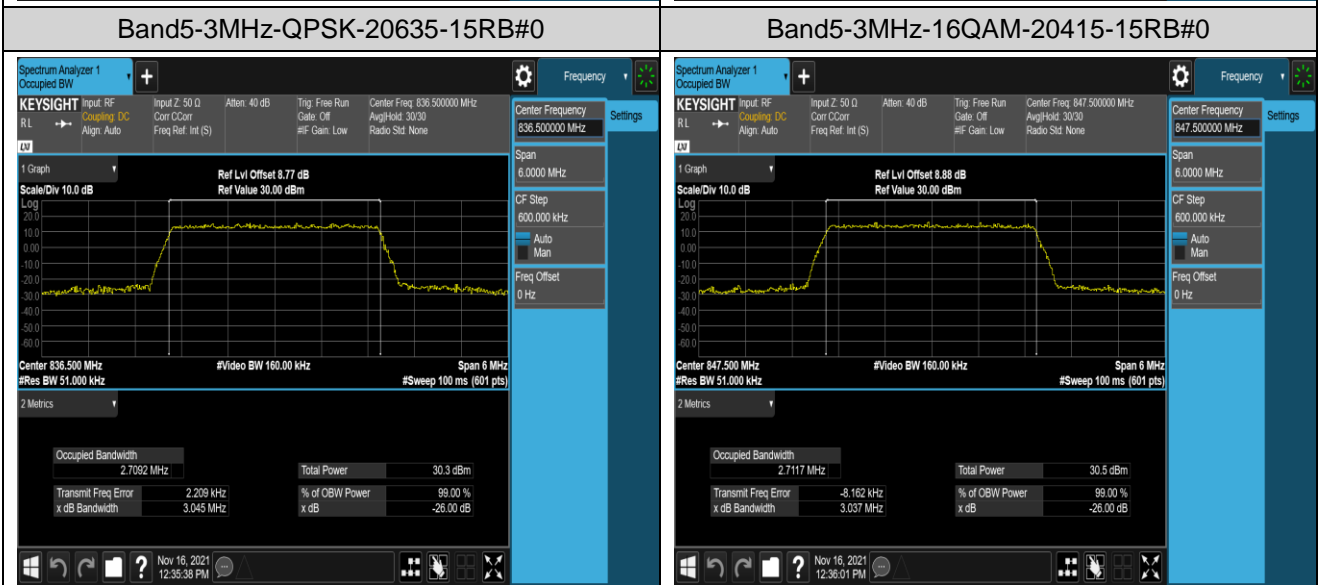

Band5-3MHz-16QAM-20635-15RB#0