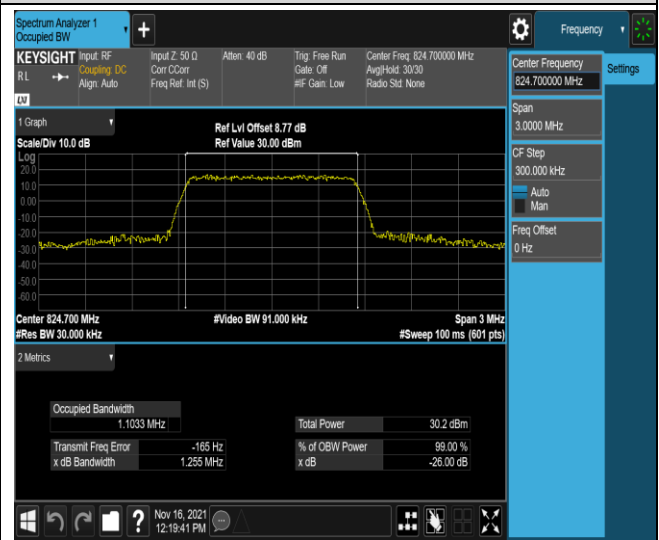

Band4-20MHz-16QAM-20050-100RB#0

Band4-20MHz-16QAM-20175-100RB#0

Band4-20MHz-16QAM-20300-100RB#0

Band5-1.4MHz-QPSK-20407-6RB#0

Band5-1.4MHz-QPSK-20525-6RB#0

Band5-1.4MHz-QPSK-20643-6RB#0

Band5-1.4MHz-16QAM-20407-6RB#0