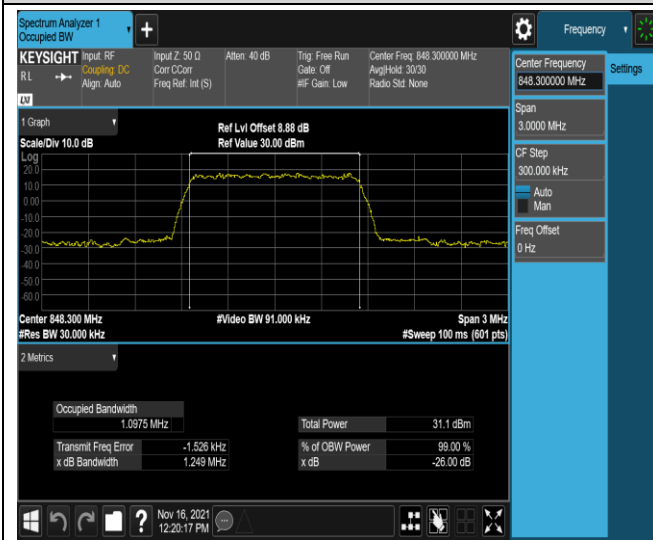

Band4-20MHz-16QAM-20050-100RB#0

Band4-20MHz-16QAM-20175-100RB#0

Band4-20MHz-16QAM-20300-100RB#0

Band5-1.4MHz-QPSK-20407-6RB#0

Band5-1.4MHz-QPSK-20525-6RB#0

Band5-1.4MHz-QPSK-20643-6RB#0

Band5-1.4MHz-16QAM-20407-6RB#0