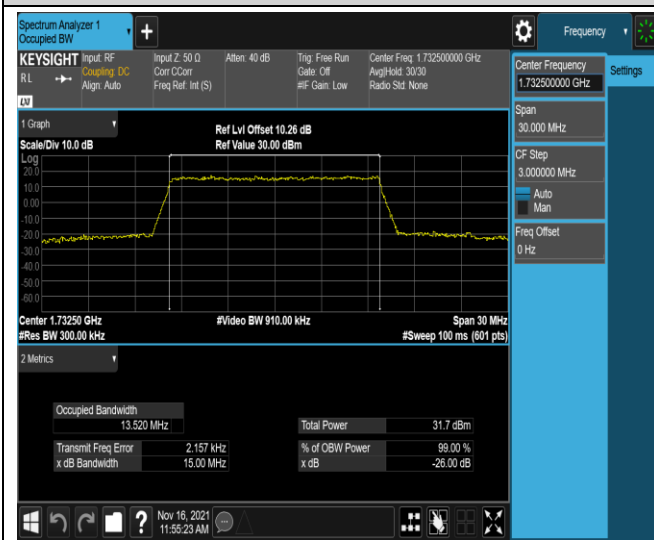

Band4-15MHz-QPSK-20325-75RB#0

Band4-15MHz-16QAM-20175-75RB#0