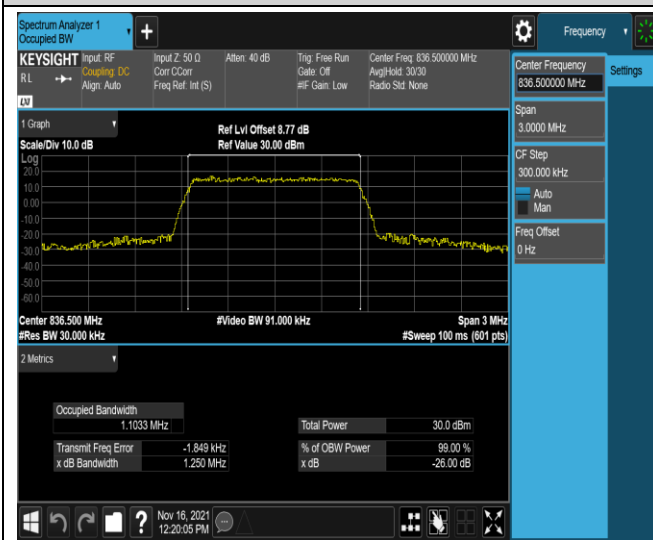

Band4-20MHz-16QAM-20050-100RB#0

Band4-20MHz-16QAM-20175-100RB#0

Band4-20MHz-16QAM-20300-100RB#0

Band5-1.4MHz-QPSK-20407-6RB#0

Band5-1.4MHz-QPSK-20525-6RB#0

Band5-1.4MHz-QPSK-20643-6RB#0

Band5-1.4MHz-16QAM-20407-6RB#0