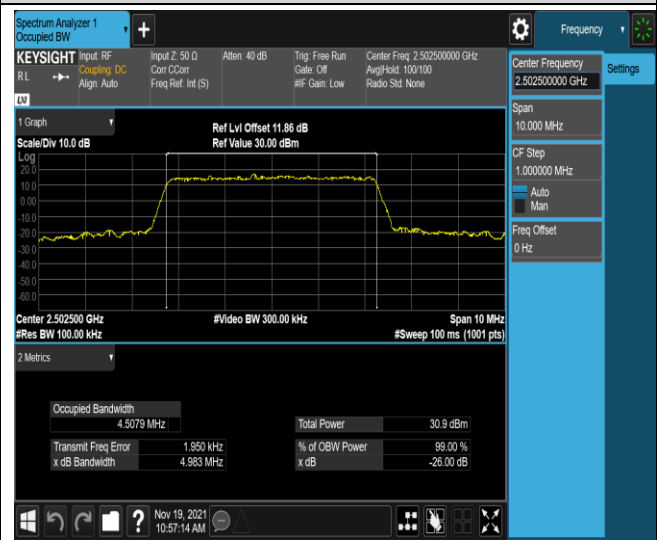

Band7-5MHz-QPSK-21100-25RB#0

Band7-5MHz-16QAM-20775-25RB#0