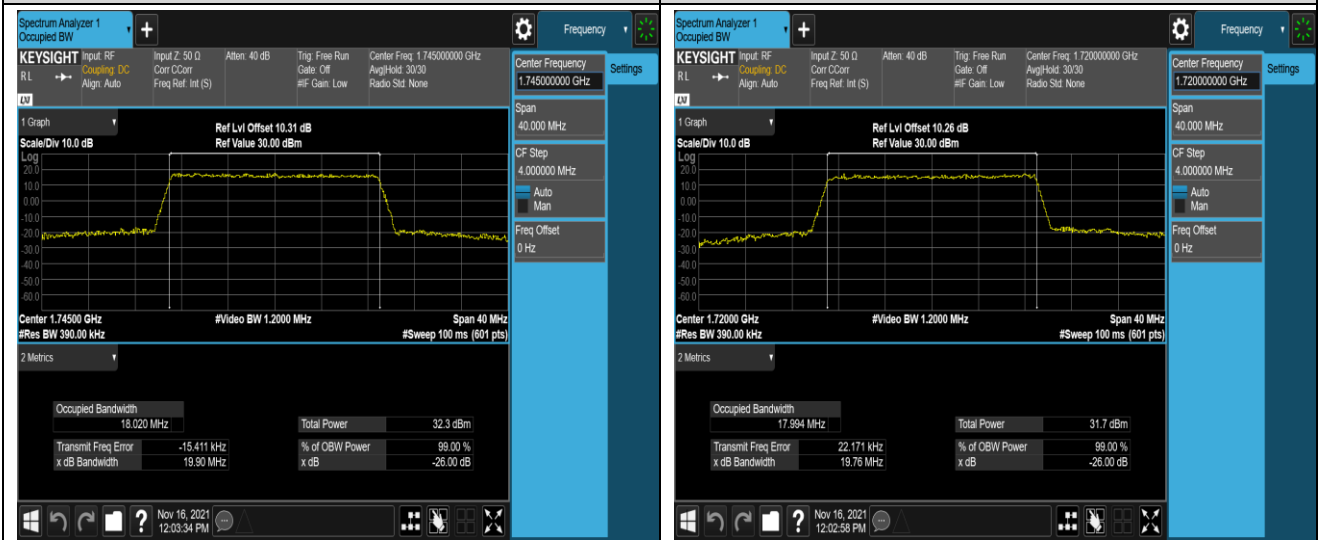

Band4-15MHz-QPSK-20325-75RB#0

Band4-15MHz-16QAM-20025-75RB#0

Band4-15MHz-16QAM-20175-75RB#0

Band4-15MHz-16QAM-20325-75RB#0

Band4-20MHz-QPSK-20050-100RB#0

Band4-20MHz-QPSK-20175-100RB#0

Band4-20MHz-QPSK-20300-100RB#0