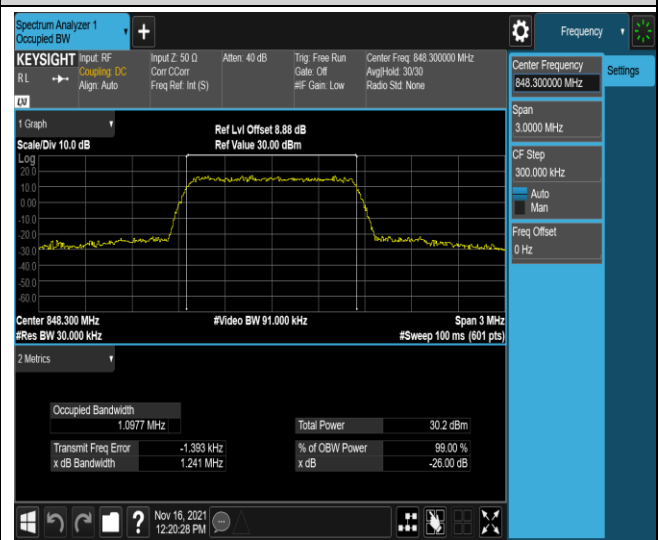

Band5-1.4MHz-16QAM-20407-6RB#0

Band5-1.4MHz-16QAM-20643-6RB#0