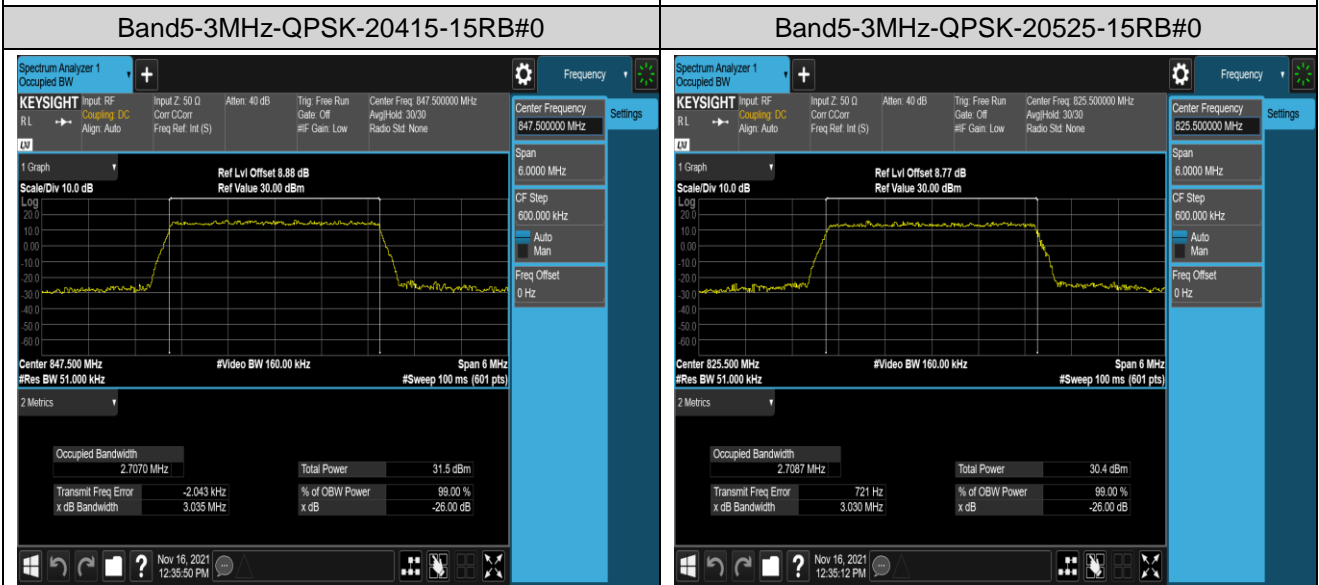

Band5-3MHz-16QAM-20635-15RB#0