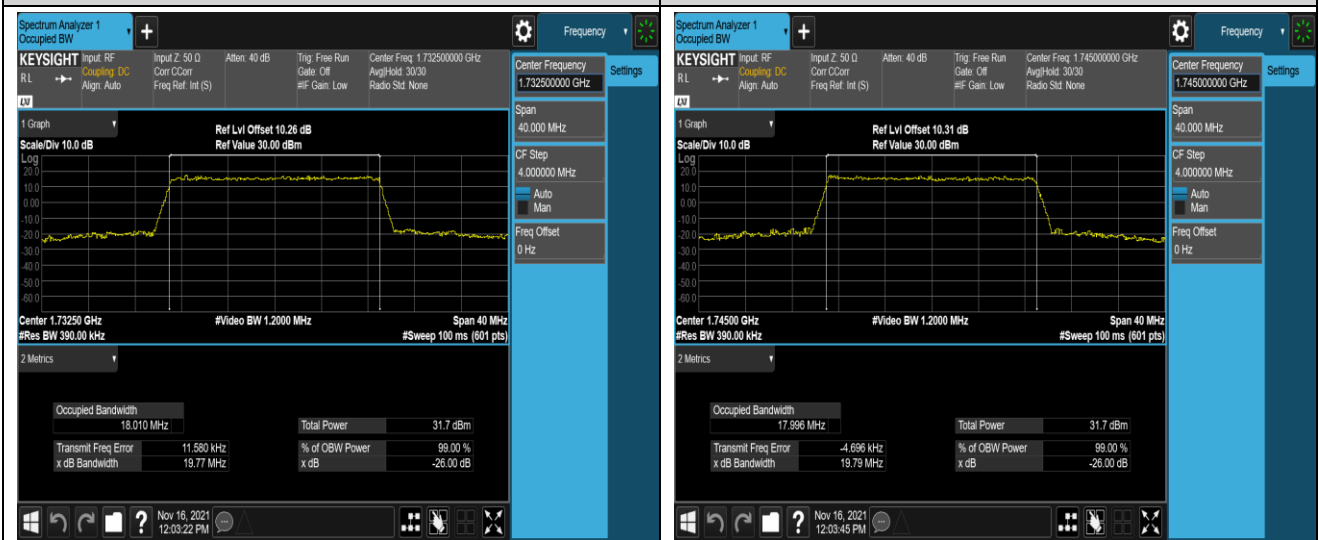

Band4-15MHz-QPSK-20325-75RB#0

Band4-15MHz-16QAM-20025-75RB#0

Band4-15MHz-16QAM-20175-75RB#0

Band4-15MHz-16QAM-20325-75RB#0

Band4-20MHz-QPSK-20050-100RB#0

Band4-20MHz-QPSK-20175-100RB#0

Band4-20MHz-QPSK-20300-100RB#0

Band4-20MHz-16QAM-20050-100RB#0

Band4-20MHz-16QAM-20175-100RB#0

Band4-20MHz-16QAM-20300-100RB#0

Band5-1.4MHz-QPSK-20407-6RB#0

Band5-1.4MHz-QPSK-20525-6RB#0

Band5-1.4MHz-QPSK-20643-6RB#0

Band5-1.4MHz-16QAM-20407-6RB#0