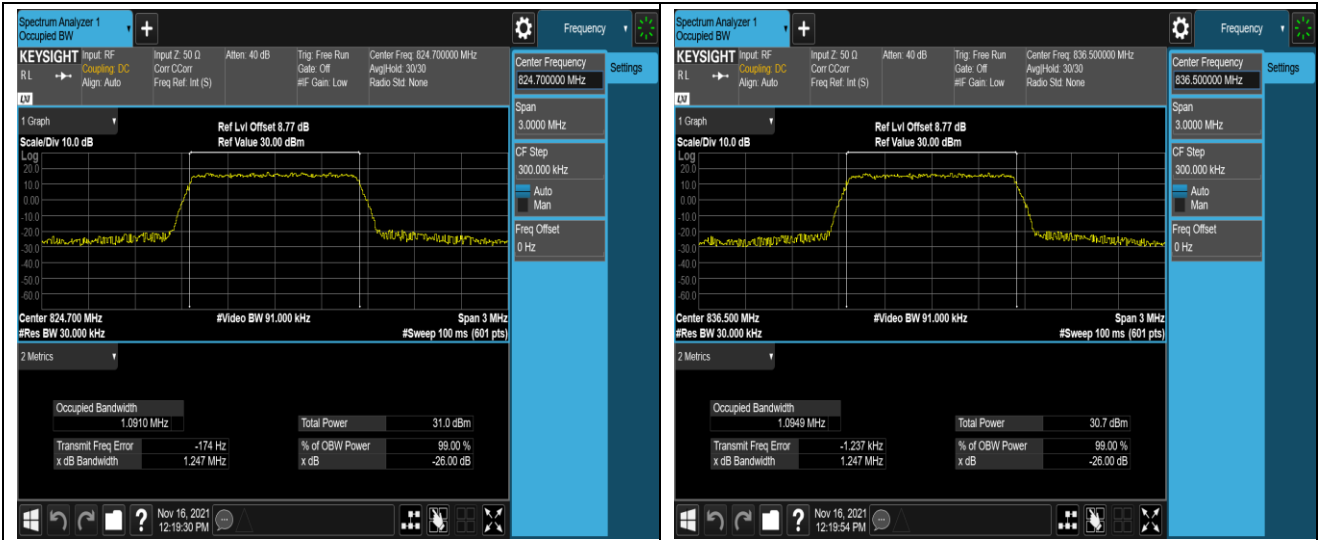

Band4-20MHz-16QAM-20175-100RB#0

Band4-20MHz-16QAM-20300-100RB#0

Band5-1.4MHz-QPSK-20407-6RB#0

Band5-1.4MHz-QPSK-20525-6RB#0