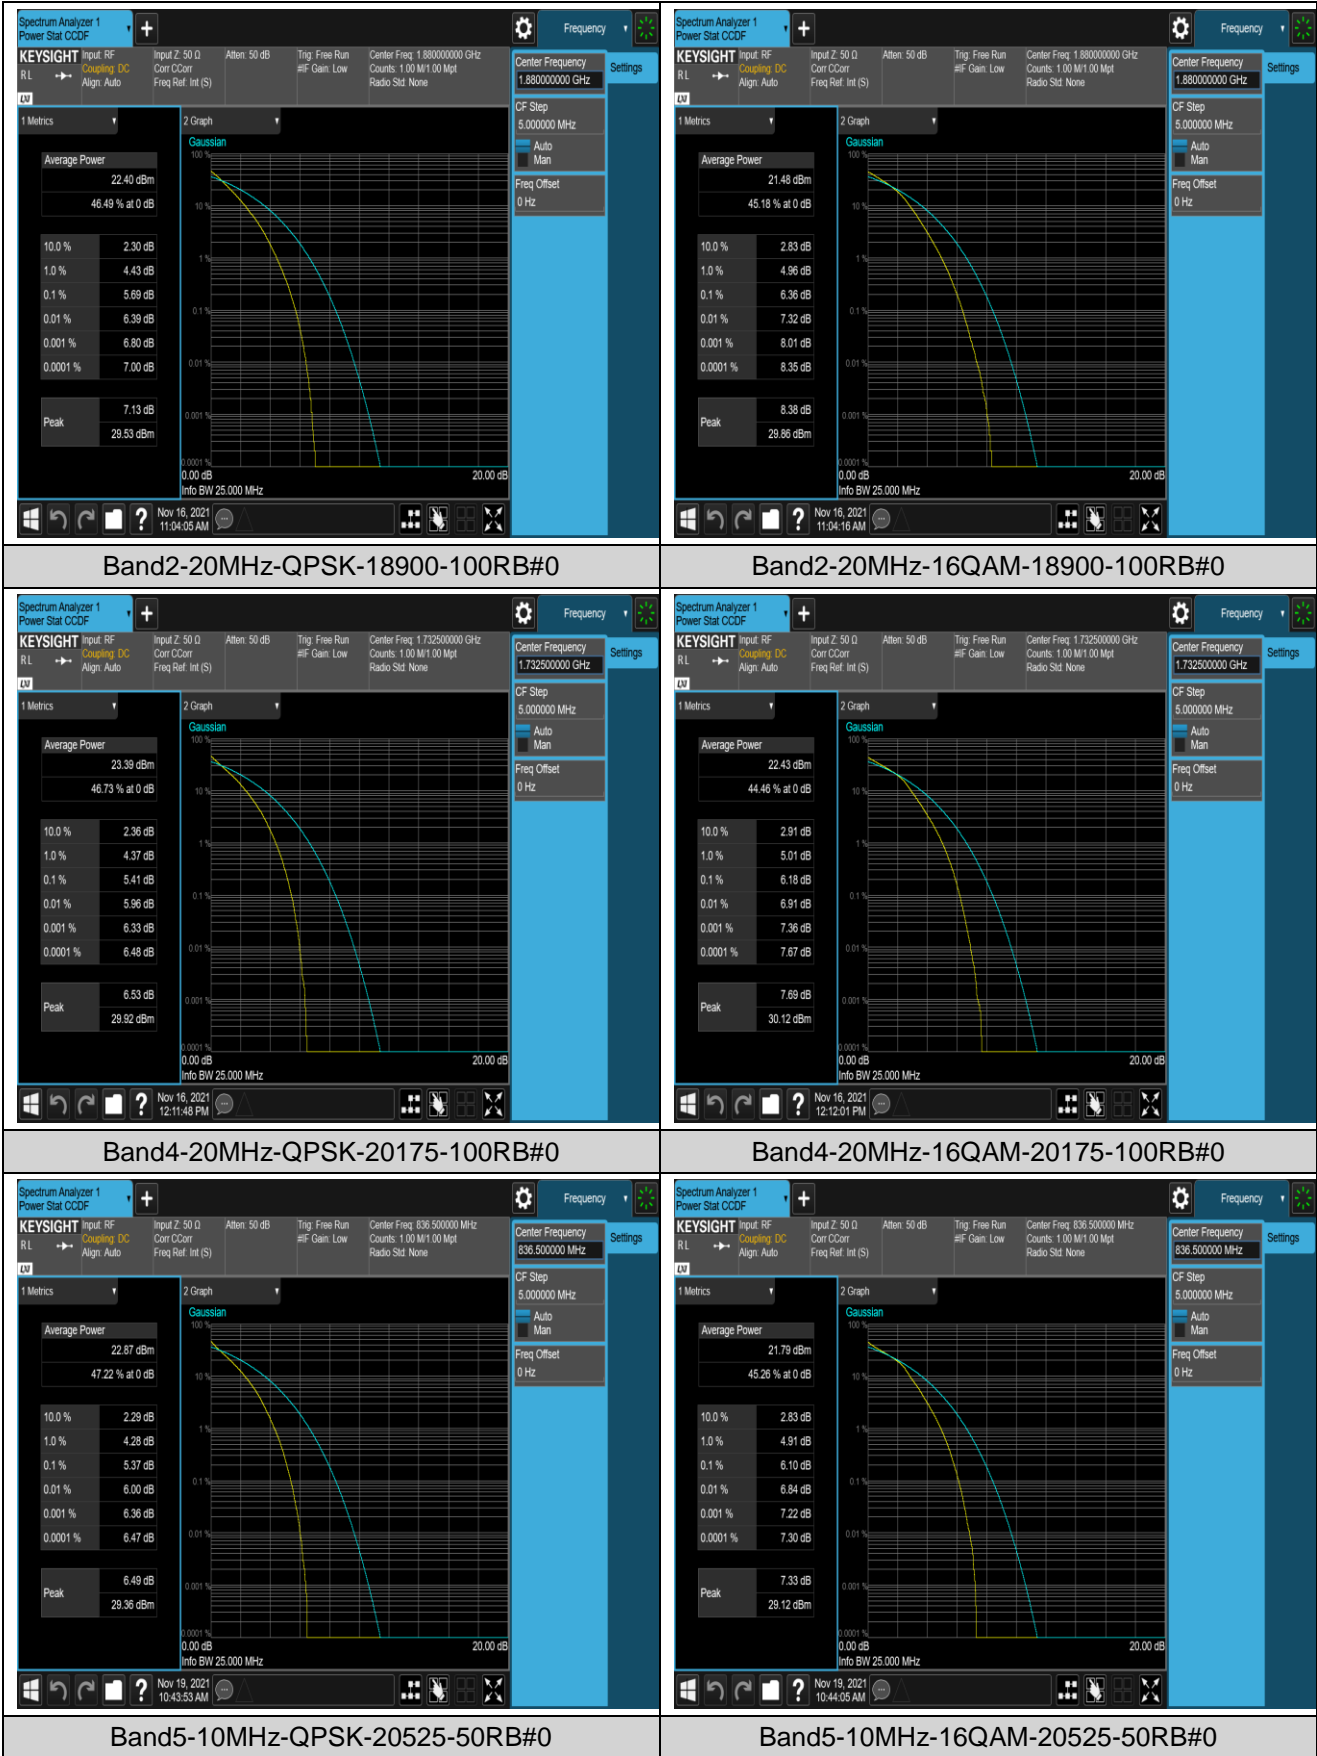

Test Graphs