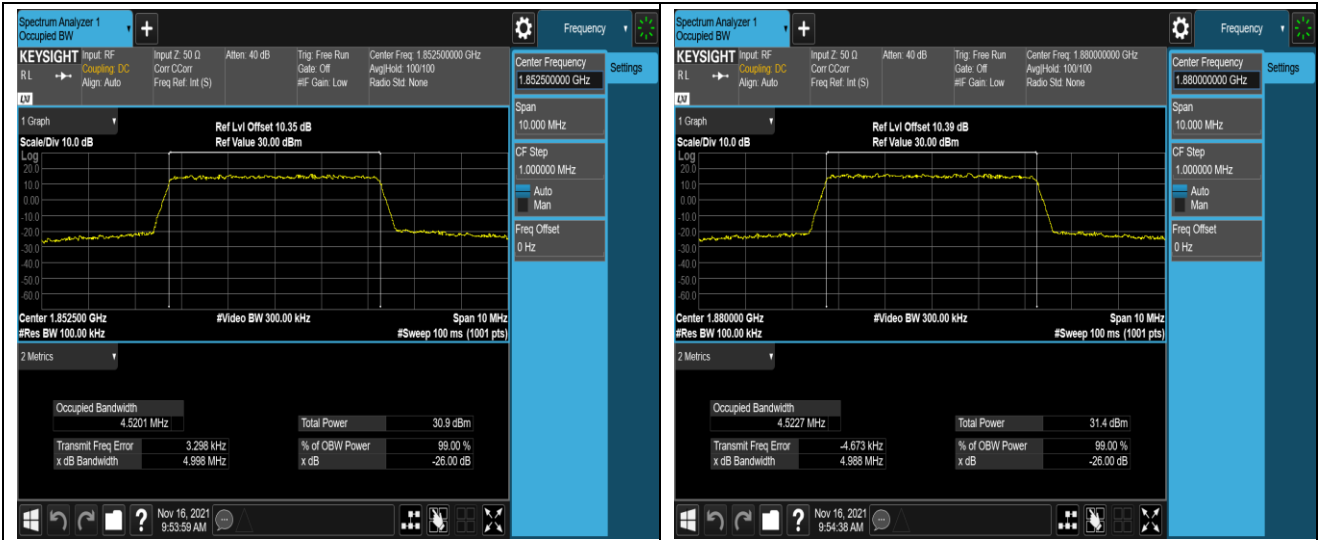

Band2-5MHz-QPSK-18625-25RB#0

Band2-5MHz-QPSK-18900-25RB#0