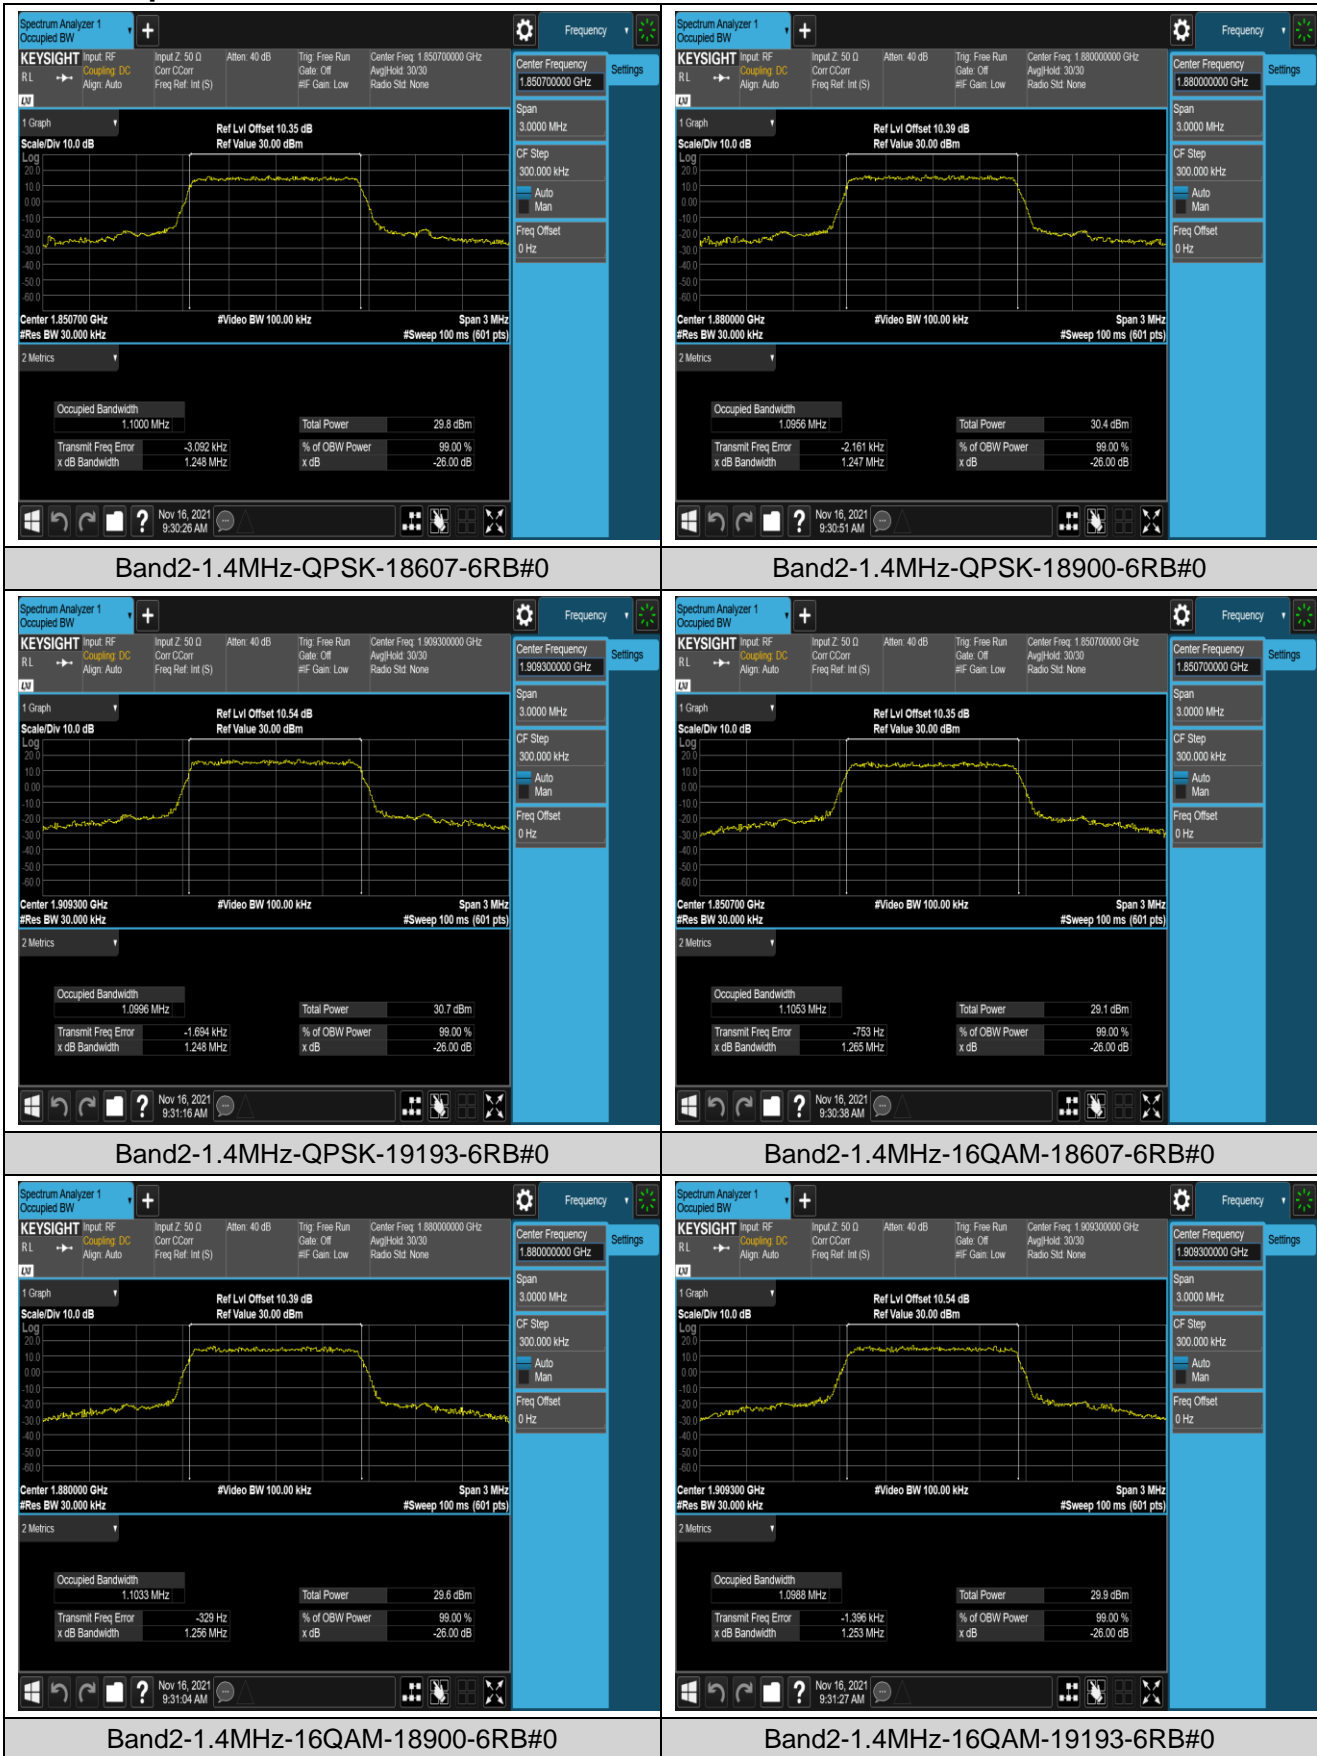

Test Graphs