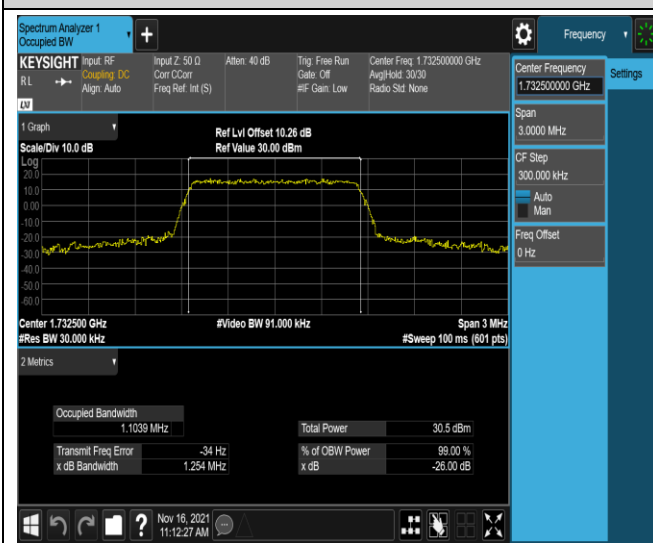

Band4-1.4MHz-QPSK-20393-6RB#0

Band4-1.4MHz-16QAM-20175-6RB#0