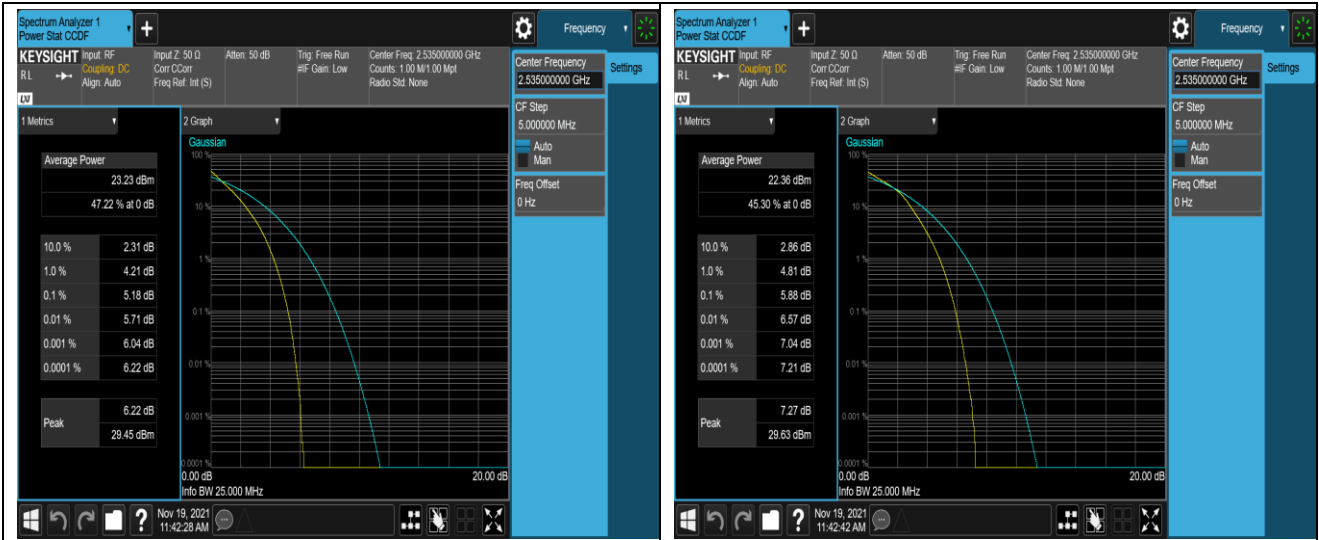

Band7-20MHz-QPSK-21100-100RB#0

Band7-20MHz-16QAM-21100-100RB#0