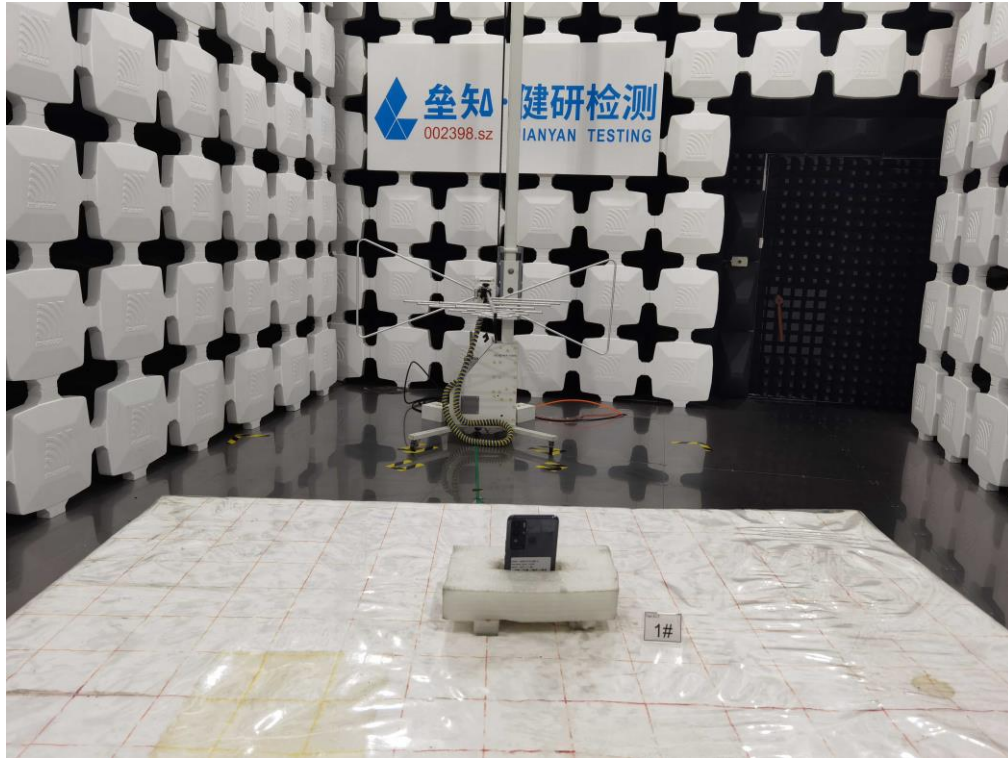

7 Test Setup Photo

Radiated Spurious Emission
Below 1GHz

Above 1GHz

Conducted Emission**8 EUT Constructional Details**

Reference to the test report No.: JYTSZB-R12-2102457.

-----End of report-----