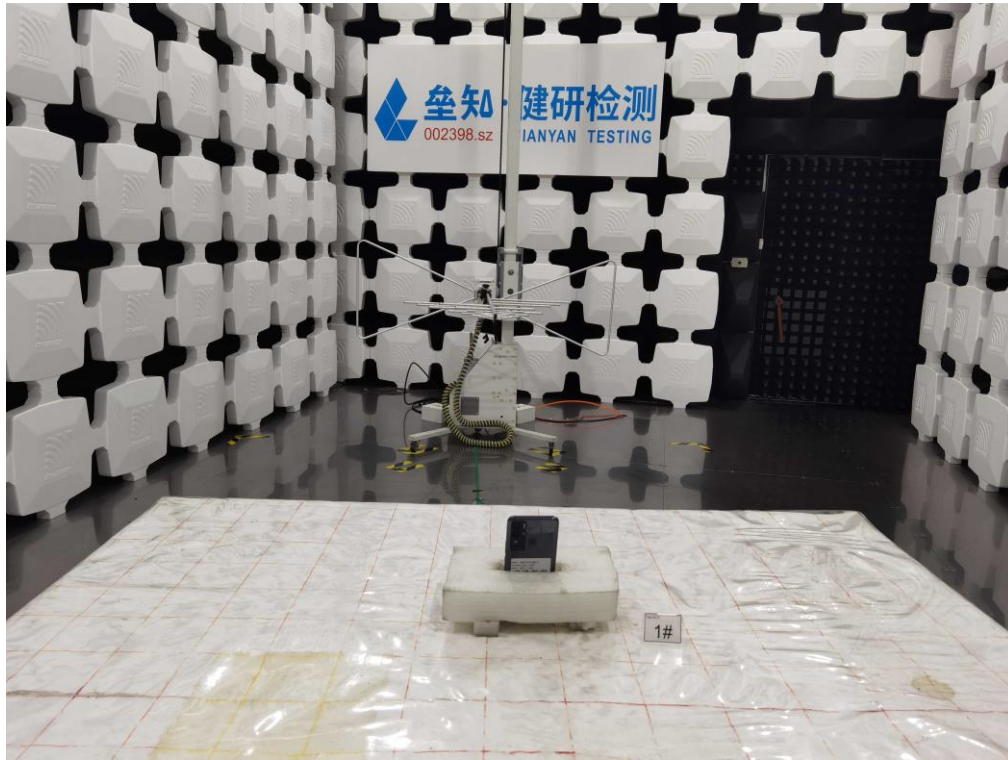

7 Test Setup Photo

Radiated Spurious Emission
Below 1GHz

Above 1GHz

Conducted Emission

8 EUT Constructional Details

Reference to the test report No.: JYTSZB-R12-2102457.

-----End of report-----