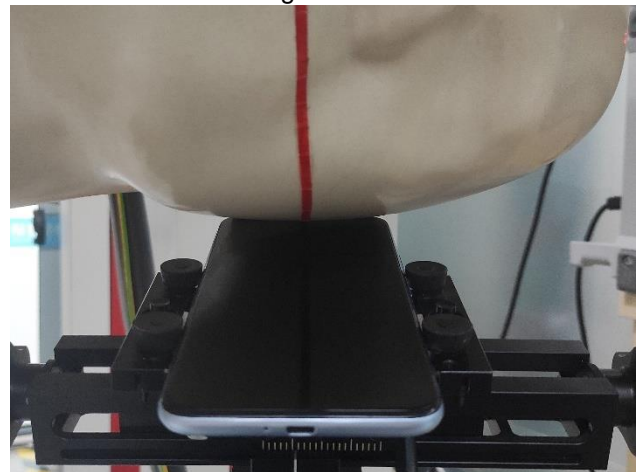

### SAR Test Setup Photos

#### Head

Right Cheek

Right Tilted

Left Cheek

Left Tilted

#### Body

Front side (10mm)

Back side(10mm)

Top side(10mm)

Bottom side(10mm)

Left side(10mm)

Right side(10mm)