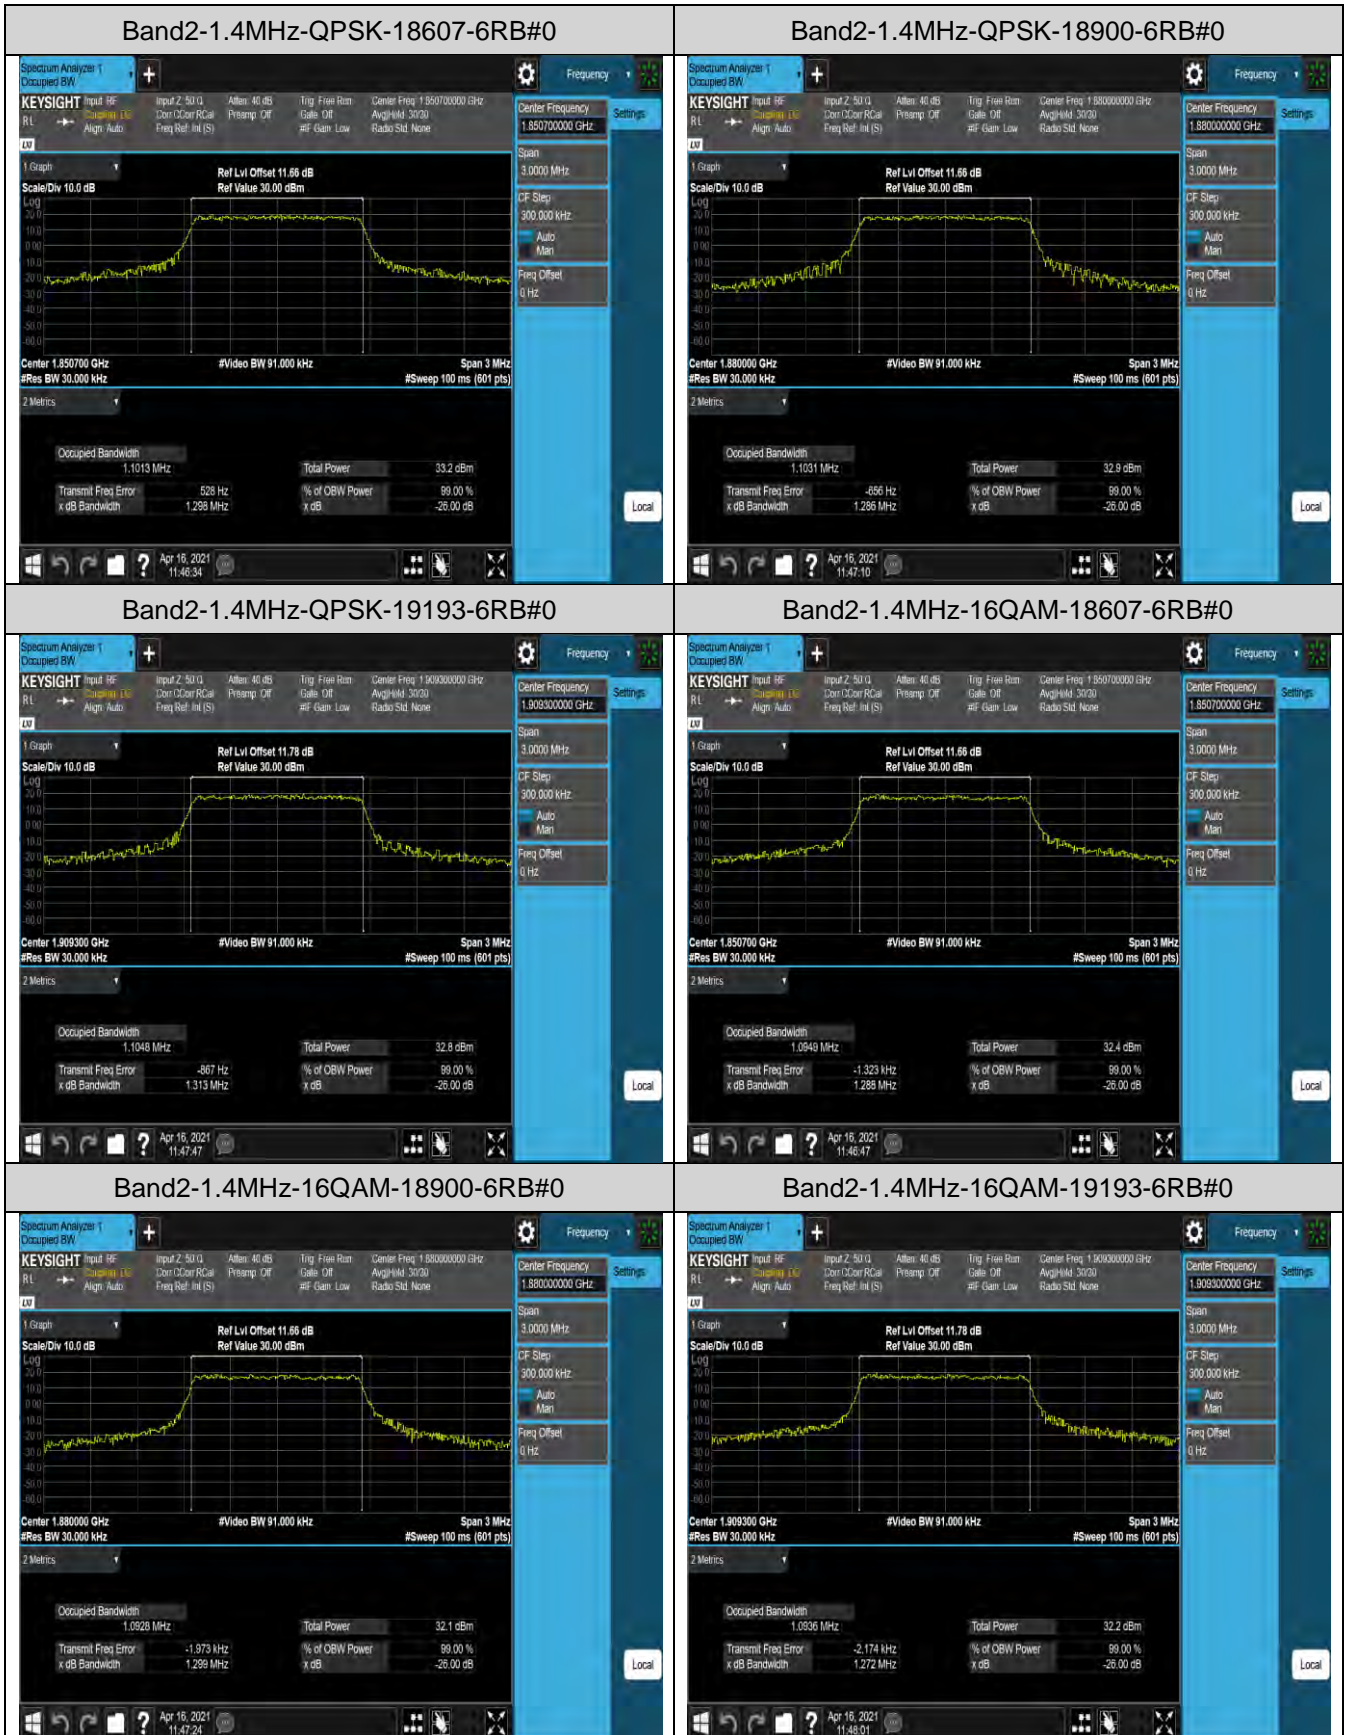

Test Graphs