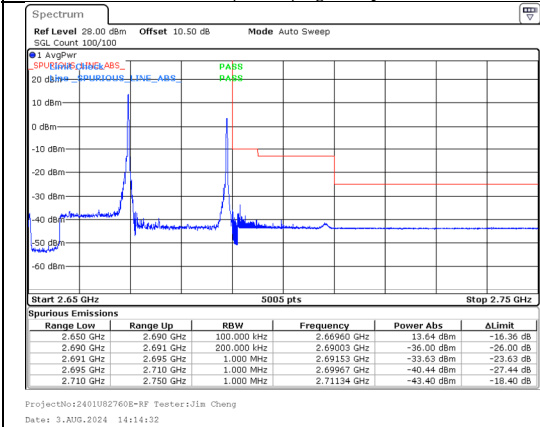

Band 41 15MHz/2667.5/High 64QAM 1@74
Band 41 15MHz/2682.5/High 64QAM 1@74

Band 41 15MHz/2667.5/High 64QAM 75@0
Band 41 15MHz/2682.5/High 64QAM 75@0

Band 41 15MHz/2667.5/High 256QAM 1@74
Band 41 15MHz/2682.5/High 256QAM 1@74

Band 41 15MHz/2667.5/High 256QAM 75@0
Band 41 15MHz/2682.5/High 256QAM 75@0

Band 41 15MHz/2662.9/High QPSK 1@74
Band 41 20MHz/2680.0/High QPSK 1@99

Band 41 15MHz/2662.9/High QPSK 75@0
Band 41 20MHz/2680.0/High QPSK 100@0