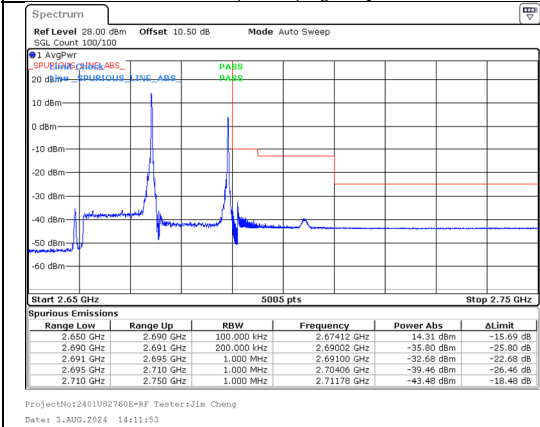

Band 41 15MHz/2667.5/High 64QAM 1@74
Band 41 15MHz/2682.5/High 64QAM 1@74

Band 41 15MHz/2667.5/High 64QAM 75@0
Band 41 15MHz/2682.5/High 64QAM 75@0

Band 41 15MHz/2667.5/High 256QAM 1@74
Band 41 15MHz/2682.5/High 256QAM 1@74

Band 41 15MHz/2667.5/High 256QAM 75@0
Band 41 15MHz/2682.5/High 256QAM 75@0

Band 41 15MHz/2662.9/High QPSK 1@74
Band 41 20MHz/2680.0/High QPSK 1@99

Band 41 15MHz/2662.9/High QPSK 75@0
Band 41 20MHz/2680.0/High QPSK 100@0