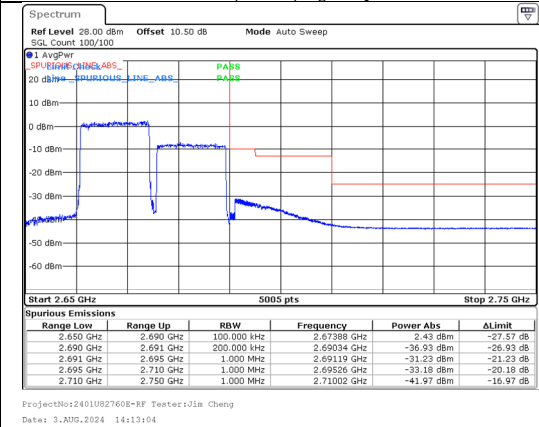

Band 41 15MHz/2667.5/High 64QAM 1@74
Band 41 15MHz/2682.5/High 64QAM 1@74

Band 41 15MHz/2667.5/High 64QAM 75@0
Band 41 15MHz/2682.5/High 64QAM 75@0

Band 41 15MHz/2667.5/High 256QAM 1@74
Band 41 15MHz/2682.5/High 256QAM 1@74

Band 41 15MHz/2667.5/High 256QAM 75@0
Band 41 15MHz/2682.5/High 256QAM 75@0

Band 41 15MHz/2662.9/High QPSK 1@74
Band 41 20MHz/2680.0/High QPSK 1@99

Band 41 15MHz/2662.9/High QPSK 75@0
Band 41 20MHz/2680.0/High QPSK 100@0