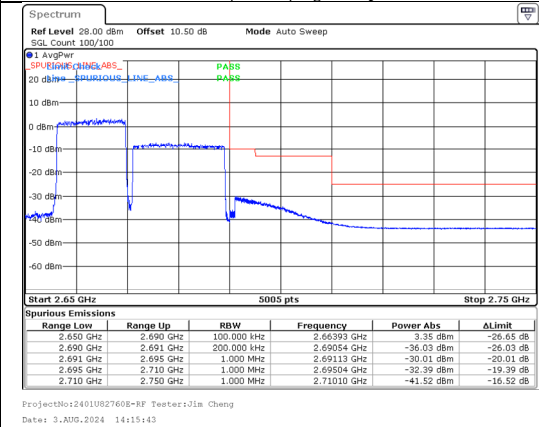

Band 41 15MHz/2667.5/High 64QAM 1@74
Band 41 15MHz/2682.5/High 64QAM 1@74

Band 41 15MHz/2667.5/High 64QAM 75@0
Band 41 15MHz/2682.5/High 64QAM 75@0

Band 41 15MHz/2667.5/High 256QAM 1@74
Band 41 15MHz/2682.5/High 256QAM 1@74

Band 41 15MHz/2667.5/High 256QAM 75@0
Band 41 15MHz/2682.5/High 256QAM 75@0

Band 41 15MHz/2662.9/High QPSK 1@74
Band 41 20MHz/2680.0/High QPSK 1@99

Band 41 15MHz/2662.9/High QPSK 75@0
Band 41 20MHz/2680.0/High QPSK 100@0