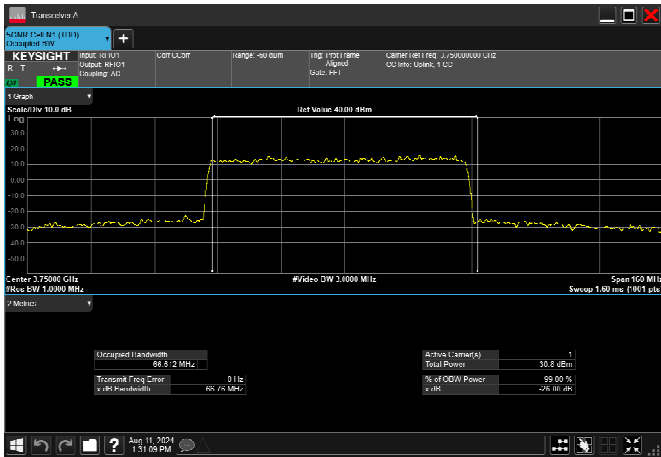

n78_3_70MHz_30kHz_3750MHz_DFT-s-OFDM 256
QAM_RB180@0 66.054MHz

n78_3_70MHz_30kHz_3750MHz_DFT-s-OFDM 16
QAM_RB180@0 66.612MHz