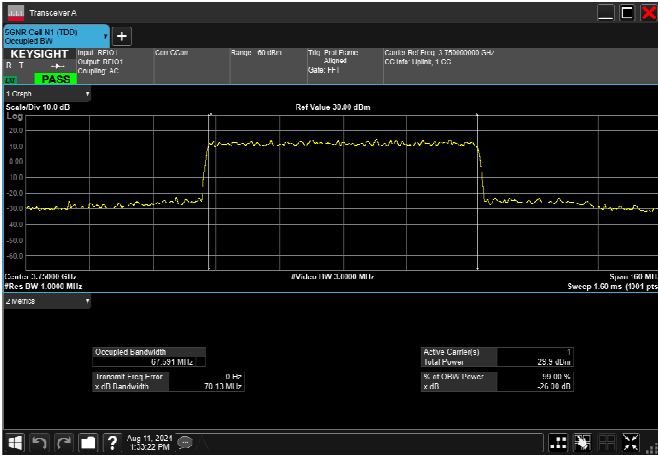

n78_3_70MHz_30kHz_3750MHz_CP-OFDM 256
QAM_RB189@0 67.296MHz

n78_3_70MHz_30kHz_3750MHz_CP-OFDM 16
QAM_RB189@0 67.591MHz