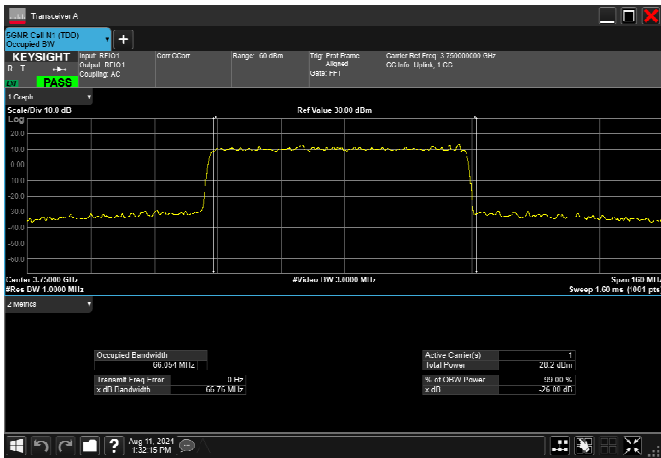

n78_3_70MHz_30kHz_3750MHz_CP-OFDM 16
QAM_RB189@0 67.591MHz

n78_3_70MHz_30kHz_3750MHz_DFT-s-OFDM 256
QAM_RB180@0 66.054MHz