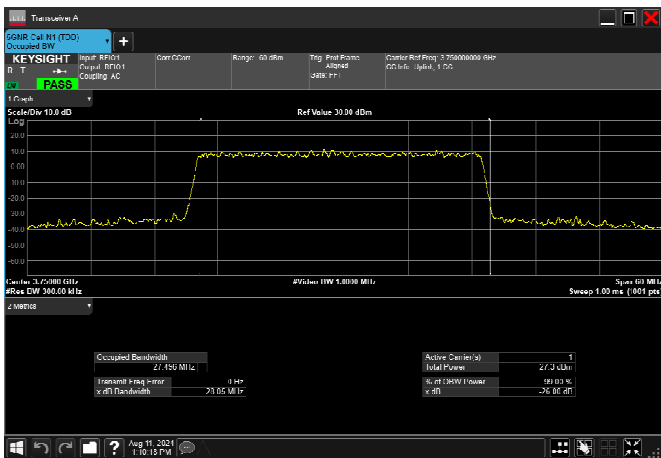

n78_3_30MHz_30kHz_3750MHz_CP-OFDM 16
QAM_RB78@0 27.759MHz

n78_3_30MHz_30kHz_3750MHz_DFT-s-OFDM 256
QAM_RB75@0 27.496MHz