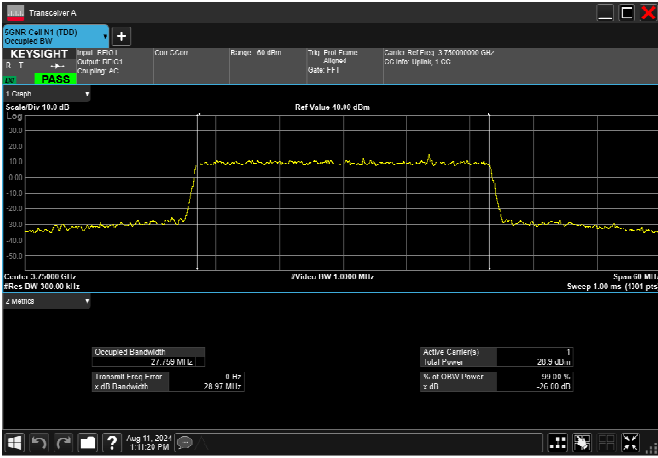

n78_3_30MHz_30kHz_3750MHz_CP-OFDM 256
QAM_RB78@0 27.757MHz

n78_3_30MHz_30kHz_3750MHz_CP-OFDM 16
QAM_RB78@0 27.759MHz