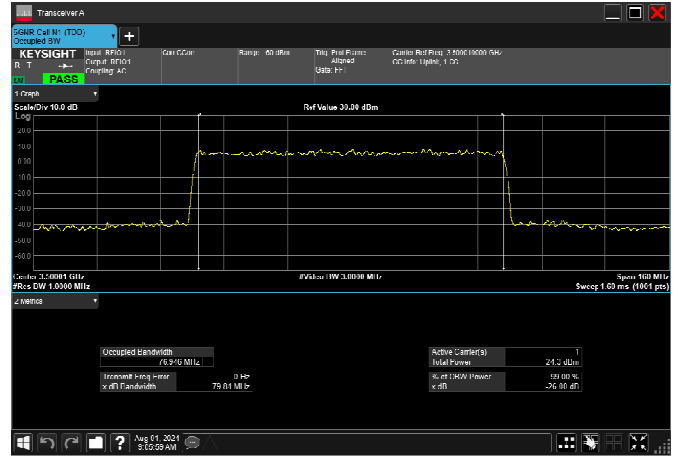

n78_1_80MHz_30kHz_3500MHz_DFT-s-OFDM 64
QAM_RB216@0 76.946MHz

n78_1_80MHz_30kHz_3500MHz_DFT-s-OFDM
QPSK_RB216@0 76.946MHz