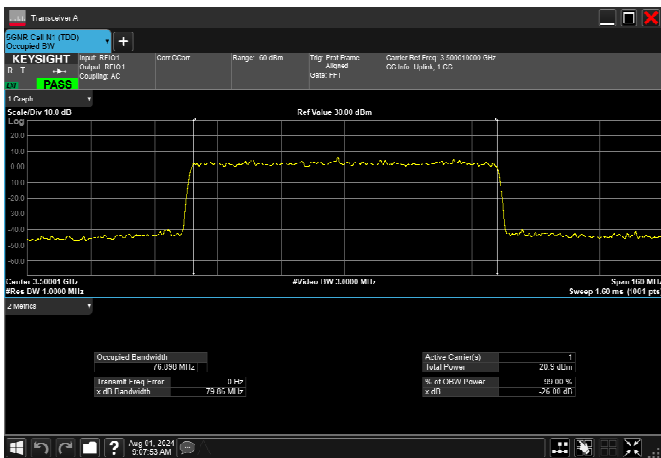

n78_1_80MHz_30kHz_3500MHz_CP-OFDM 16
QAM_RB217@0 77.164MHz

n78_1_80MHz_30kHz_3500MHz_DFT-s-OFDM 256
QAM_RB216@0 76.898MHz