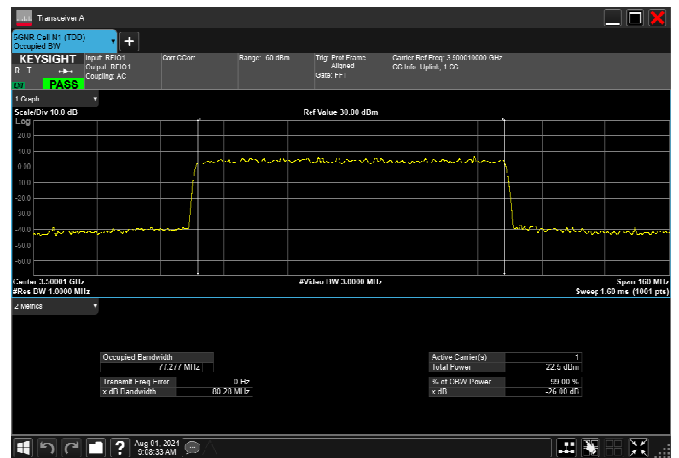

n78_1_80MHz_30kHz_3500MHz_CP-OFDM 64
QAM_RB217@0 77.251MHz

n78_1_80MHz_30kHz_3500MHz_CP-OFDM
QPSK_RB217@0 77.277MHz