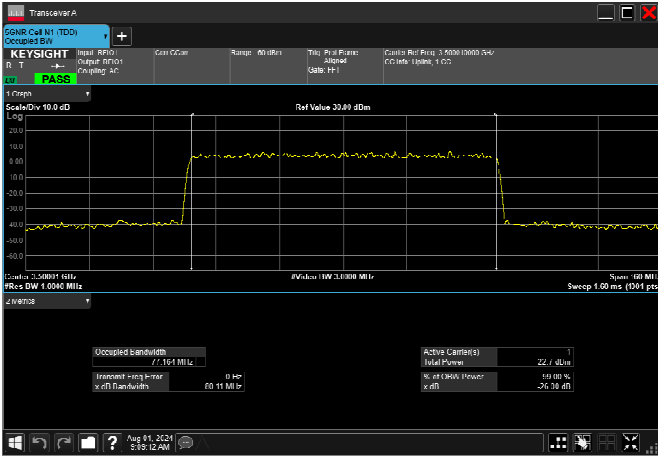

n78_1_80MHz_30kHz_3500MHz_CP-OFDM 256
QAM_RB217@0 77.444MHz

n78_1_80MHz_30kHz_3500MHz_CP-OFDM 16
QAM_RB217@0 77.164MHz