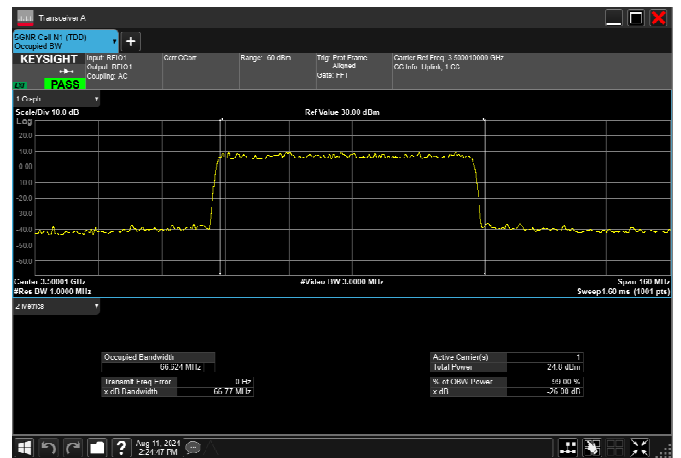

n78_1_70MHz_30kHz_3500MHz_DFT-s-OFDM 256
QAM_RB180@0 66.256MHz

n78_1_70MHz_30kHz_3500MHz_DFT-s-OFDM 16
QAM_RB180@0 66.624MHz