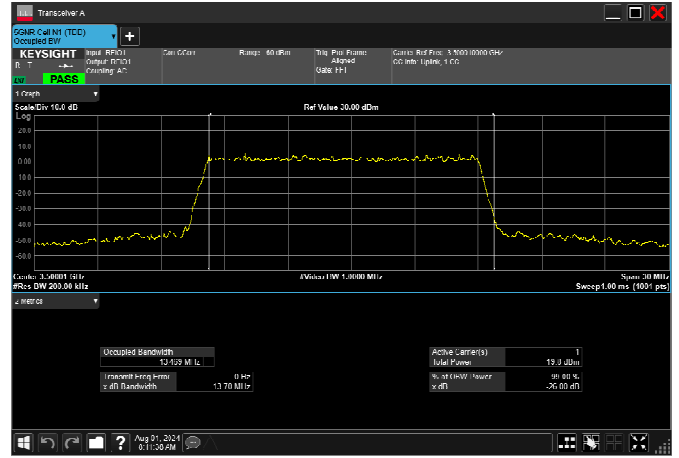

n78_1_15MHz_30kHz_3500MHz_CP-OFDM 16
QAM_RB38@0 13.577MHz