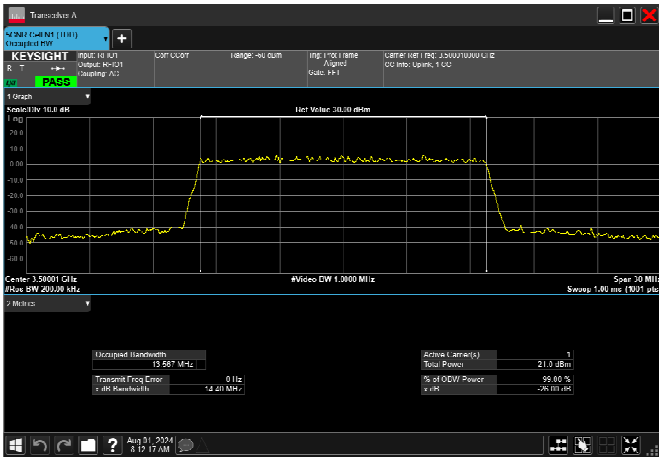

n78_1_15MHz_30kHz_3500MHz_CP-OFDM 64
QAM_RB38@0 13.573MHz