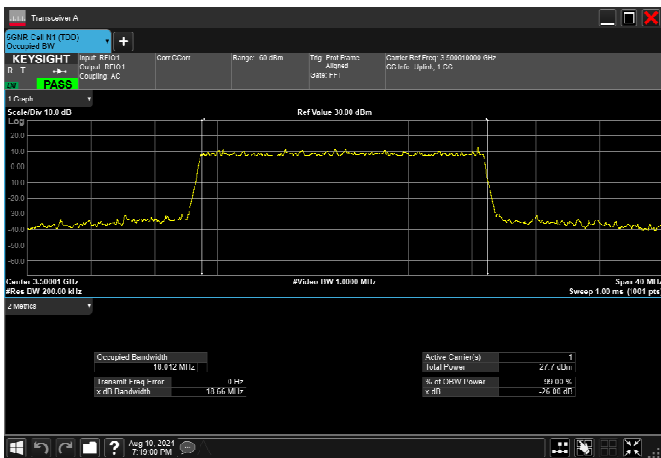

n78_1_20MHz_30kHz_3500MHz_CP-OFDM 16
QAM_RB51@0 18.182MHz