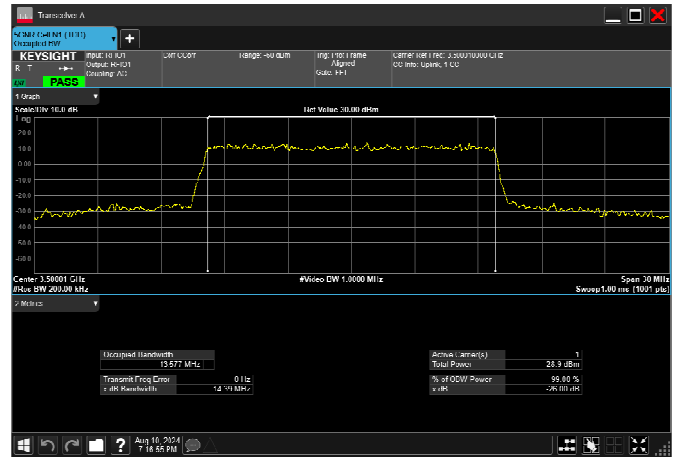

n78_1_15MHz_30kHz_3500MHz_DFT-s-OFDM 64
QAM_RB36@0 13.459MHz

n78_1_15MHz_30kHz_3500MHz_DFT-s-OFDM 256
QAM_RB36@0 13.469MHz

n78_1_15MHz_30kHz_3500MHz_CP-OFDM
QPSK_RB38@0 13.567MHz

n78_1_15MHz_30kHz_3500MHz_CP-OFDM 16
QAM_RB38@0 13.577MHz