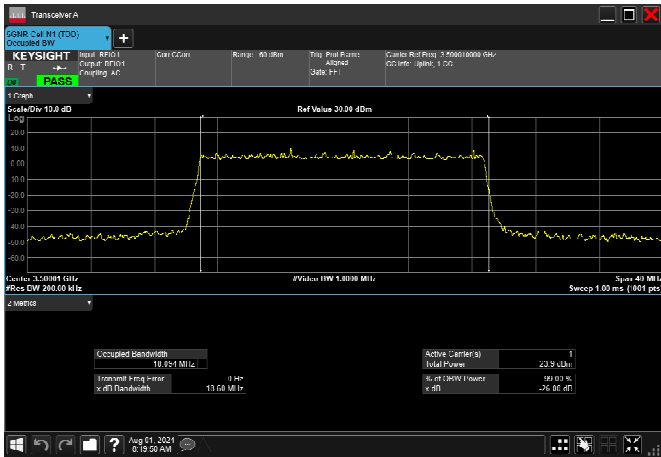

n78_1_20MHz_30kHz_3500MHz_DFT-s-OFDM 16
QAM_RB50@0 18.100MHz