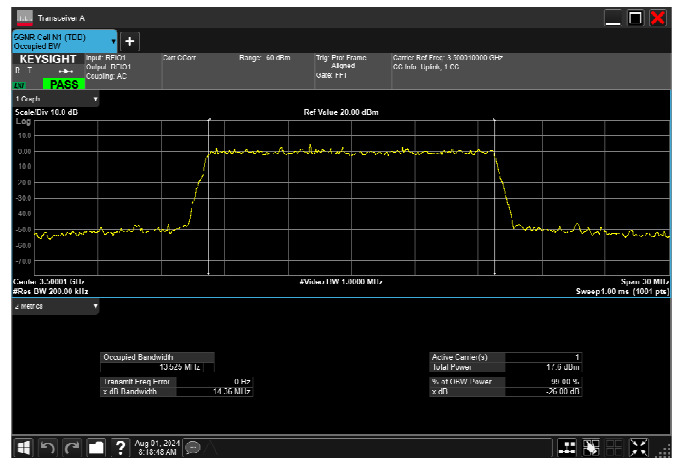

n78_1_20MHz_30kHz_3500MHz_DFT-s-OFDM
QPSK_RB50@0 18.021MHz