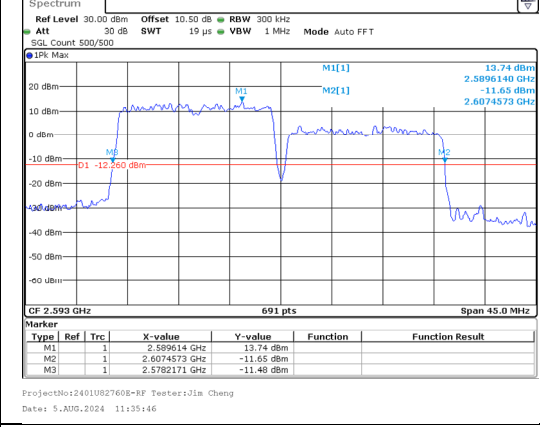

26%OBW
Band 41 15MHz/2585.5/Mid QPSK 75@0
Band 41 15MHz/2600.5/Mid QPSK 75@0

26%OBW
Band 41 15MHz/2585.5/Mid 16QAM 75@0
Band 41 15MHz/2600.5/Mid 16QAM 75@0