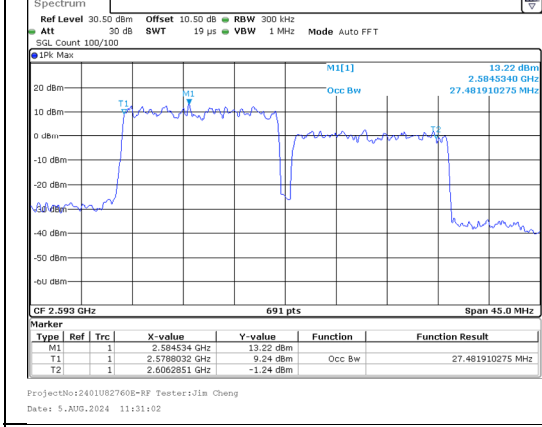

99%OBW
Band 41 15MHz/2585.5/Mid QPSK 75@0
Band 41 15MHz/2600.5/Mid QPSK 75@0

99%OBW
Band 41 15MHz/2585.5/Mid 16QAM 75@0
Band 41 15MHz/2600.5/Mid 16QAM 75@0