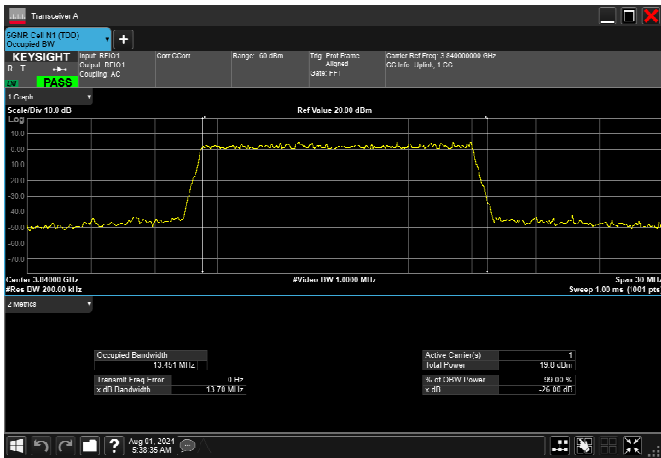

n77_3_15MHz_30kHz_3840MHz_CP-OFDM 16
QAM_RB38@0 13.578MHz

n77_3_15MHz_30kHz_3840MHz_DFT-s-OFDM 256
QAM_RB36@0 13.451MHz