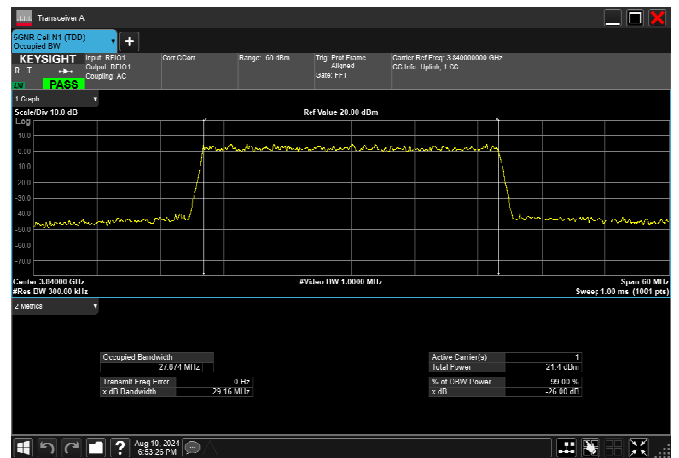

n77_3_30MHz_30kHz_3840MHz_CP-OFDM 64
QAM_RB78@0 27.759MHz

n77_3_30MHz_30kHz_3840MHz_CP-OFDM
QPSK_RB78@0 27.874MHz