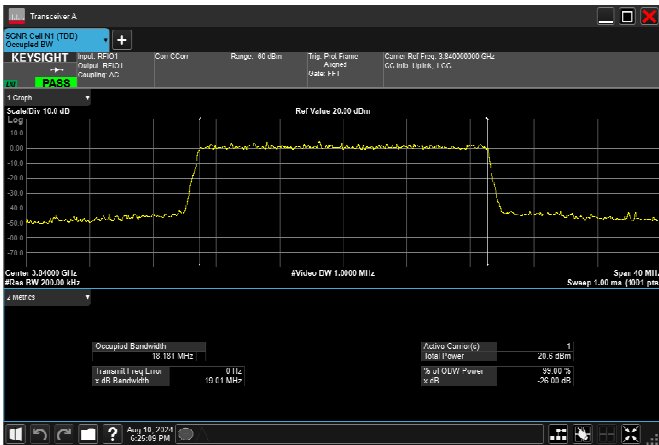

n77_3_20MHz_30kHz_3840MHz_CP-OFDM 64
QAM_RB51@0 18.169MHz

n77_3_20MHz_30kHz_3840MHz_CP-OFDM
QPSK_RB51@0 18.181MHz