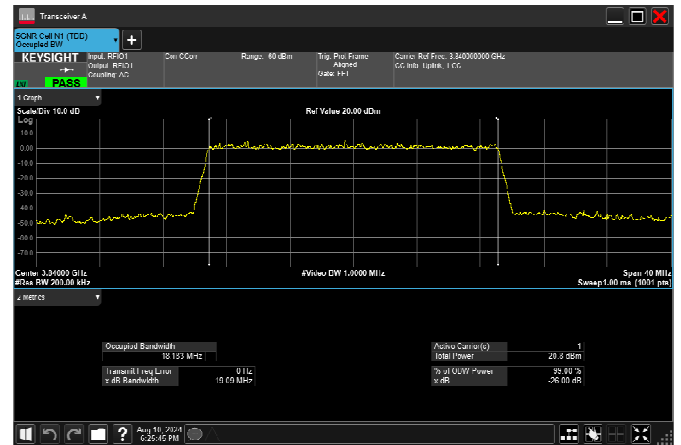

n77_3_20MHz_30kHz_3840MHz_CP-OFDM 256
QAM_RB51@0 18.189MHz

n77_3_20MHz_30kHz_3840MHz_CP-OFDM 16
QAM_RB51@0 18.183MHz