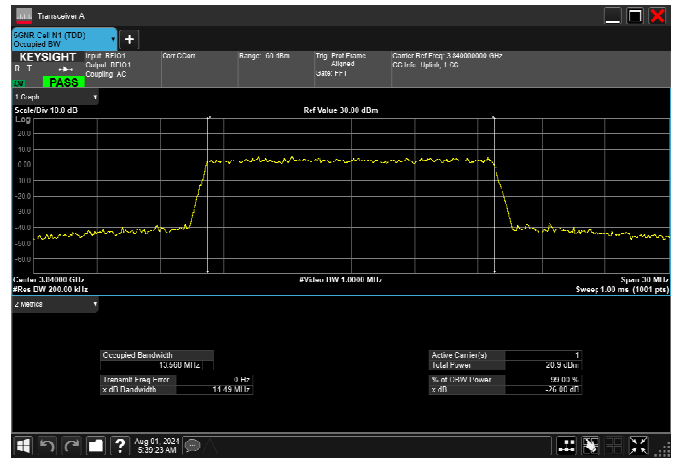

n77_3_15MHz_30kHz_3840MHz_CP-OFDM 64
QAM_RB38@0 13.580MHz

n77_3_15MHz_30kHz_3840MHz_CP-OFDM
QPSK_RB38@0 13.568MHz