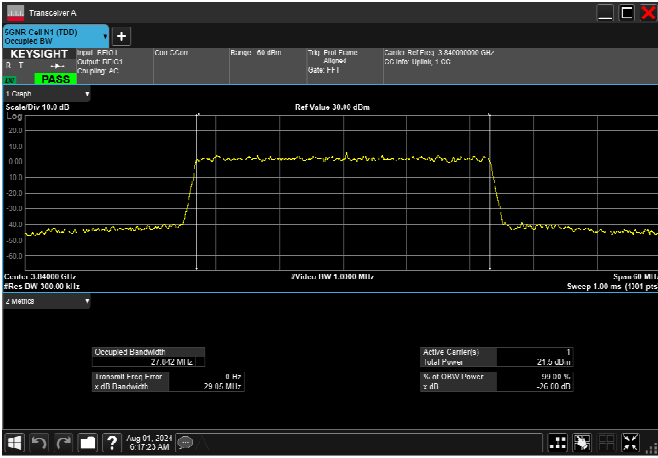

n77_3_30MHz_30kHz_3840MHz_CP-OFDM 256
QAM_RB78@0 27.759MHz

n77_3_30MHz_30kHz_3840MHz_CP-OFDM 16
QAM_RB78@0 27.842MHz