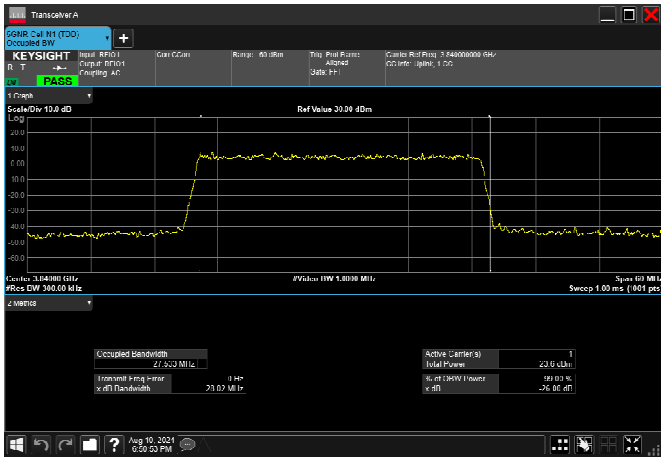

n77_3_30MHz_30kHz_3840MHz_DFT-s-OFDM 16
QAM_RB75@0 27.735MHz

n77_3_30MHz_30kHz_3840MHz_DFT-s-OFDM $\pi/2$
BPSK_RB75@0 27.533MHz