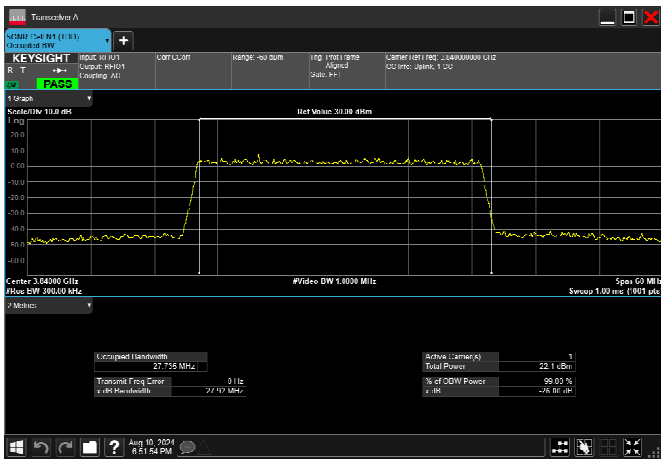

n77_3_30MHz_30kHz_3840MHz_DFT-s-OFDM 256
QAM_RB75@0 27.503MHz

n77_3_30MHz_30kHz_3840MHz_DFT-s-OFDM 16
QAM_RB75@0 27.735MHz