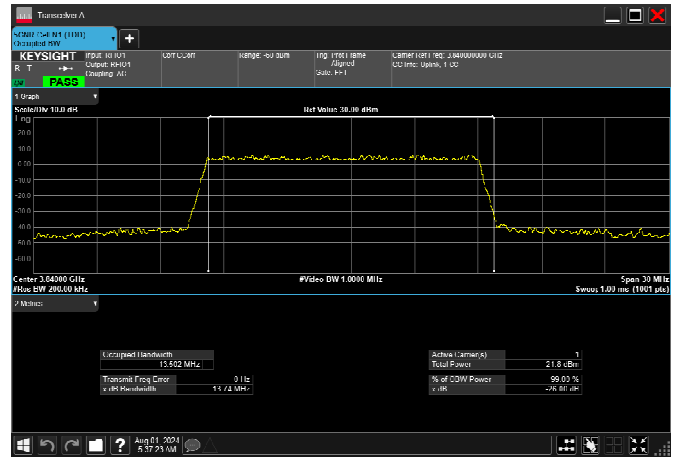

n77_3_15MHz_30kHz_3840MHz_CP-OFDM
QPSK_RB38@0 13.568MHz

n77_3_15MHz_30kHz_3840MHz_DFT-s-OFDM 64
QAM_RB36@0 13.502MHz