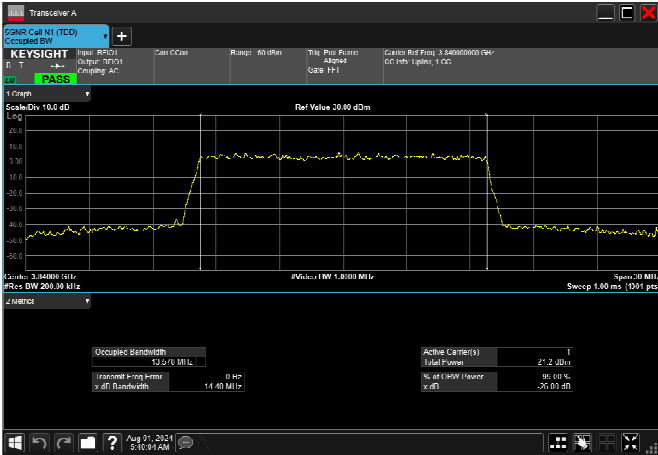

n77_3_15MHz_30kHz_3840MHz_CP-OFDM 256
QAM_RB38@0 13.525MHz

n77_3_15MHz_30kHz_3840MHz_CP-OFDM 16
QAM_RB38@0 13.578MHz