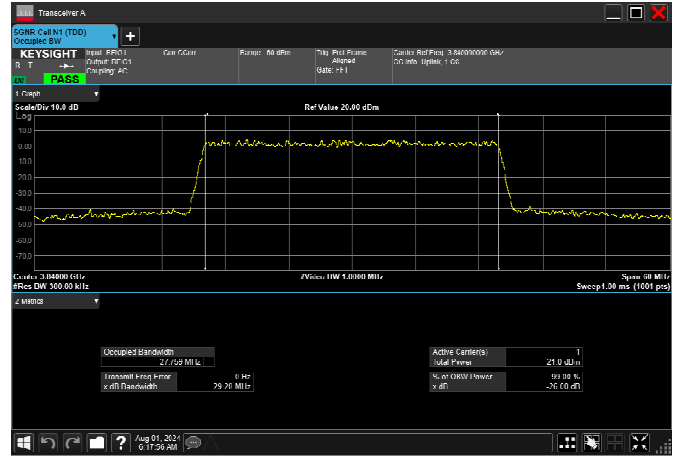

n77_3_40MHz_30kHz_3840MHz_DFT-s-OFDM $\pi/2$
BPSK_RB100@0 37.505MHz

n77_3_30MHz_30kHz_3840MHz_CP-OFDM 64
QAM_RB78@0 27.759MHz