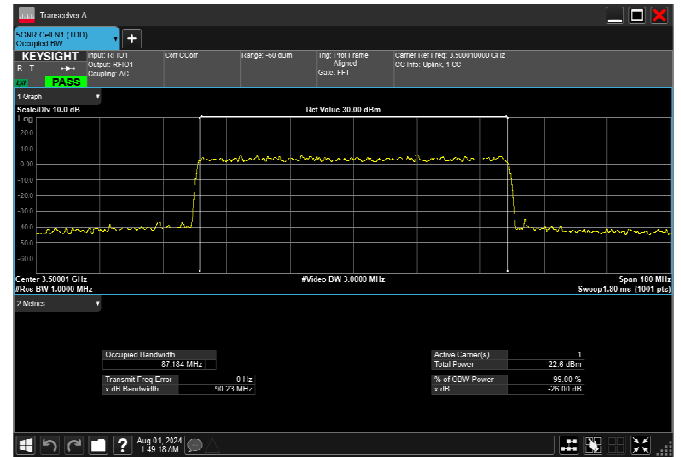

n77_1_90MHz_30kHz_3500MHz_CP-OFDM 256
QAM_RB245@0 87.196MHz

n77_1_90MHz_30kHz_3500MHz_CP-OFDM 16
QAM_RB245@0 87.184MHz