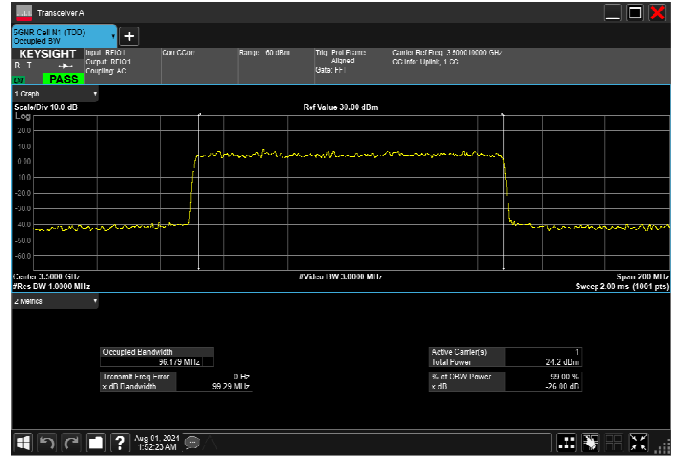

n77_1_100MHz_30kHz_3500MHz_DFT-s-OFDM 64
QAM_RB270@0 96.446MHz

n77_1_100MHz_30kHz_3500MHz_DFT-s-OFDM
QPSK_RB270@0 96.179MHz