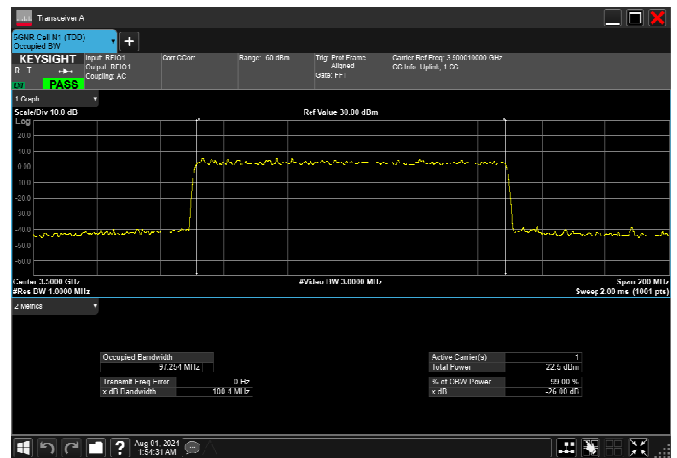

n77_1_100MHz_30kHz_3500MHz_CP-OFDM 64
QAM_RB273@0 97.256MHz

n77_1_100MHz_30kHz_3500MHz_CP-OFDM
QPSK_RB273@0 97.254MHz