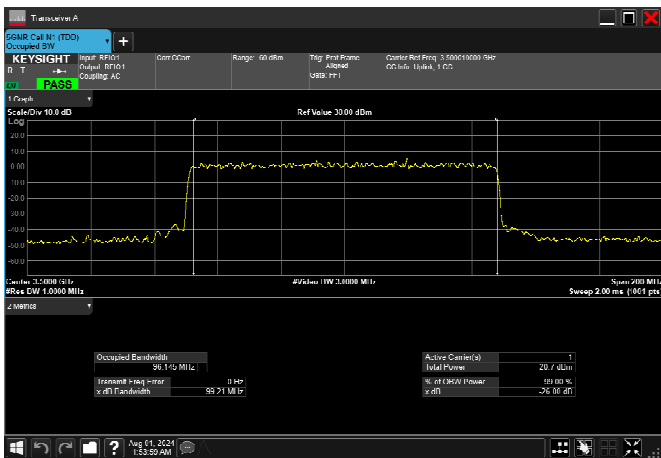

n77_1_100MHz_30kHz_3500MHz_CP-OFDM 16
QAM_RB273@0 97.276MHz

n77_1_100MHz_30kHz_3500MHz_DFT-s-OFDM 256
QAM_RB270@0 96.145MHz