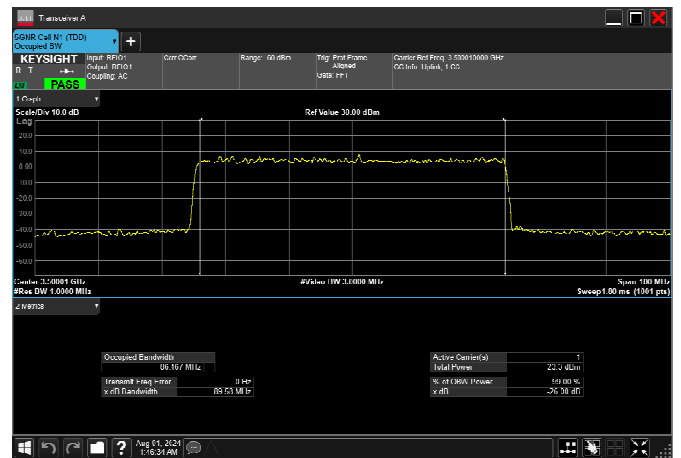

n77_1_90MHz_30kHz_3500MHz_DFT-s-OFDM 256
QAM_RB243@0 86.787MHz

n77_1_90MHz_30kHz_3500MHz_DFT-s-OFDM 16
QAM_RB243@0 86.467MHz