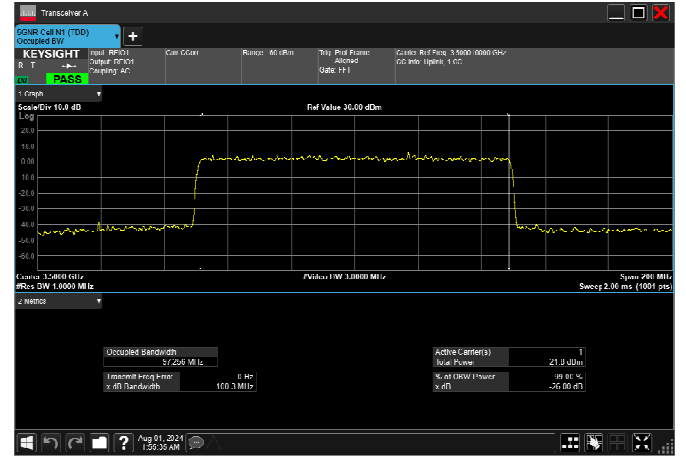

n77_3

n77_1_100MHz_30kHz_3500MHz_CP-OFDM 64
QAM_RB273@0 97.256MHz