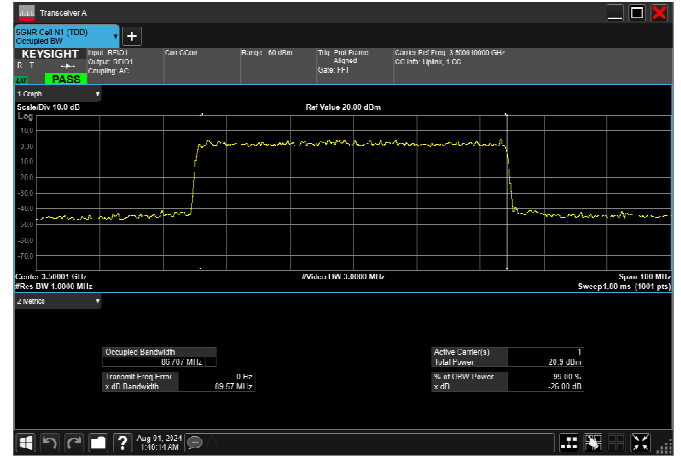

n77_1_90MHz_30kHz_3500MHz_CP-OFDM 16
QAM_RB245@0 87.184MHz

n77_1_90MHz_30kHz_3500MHz_DFT-s-OFDM 256
QAM_RB243@0 86.787MHz