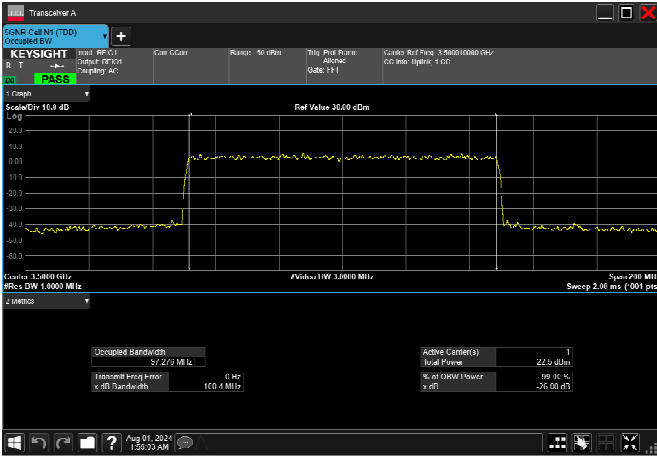

n77_1_100MHz_30kHz_3500MHz_CP-OFDM 16
QAM_RB273@0 97.276MHz