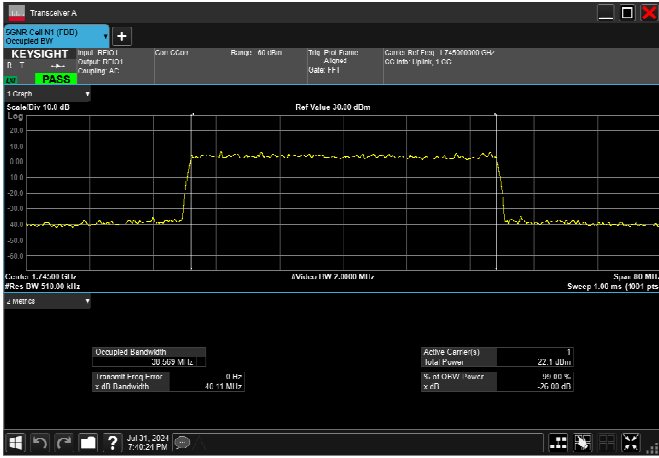

n66_40MHz_15kHz_1745MHz_DFT-s-OFDM 64
QAM_RB216@0 38.569MHz