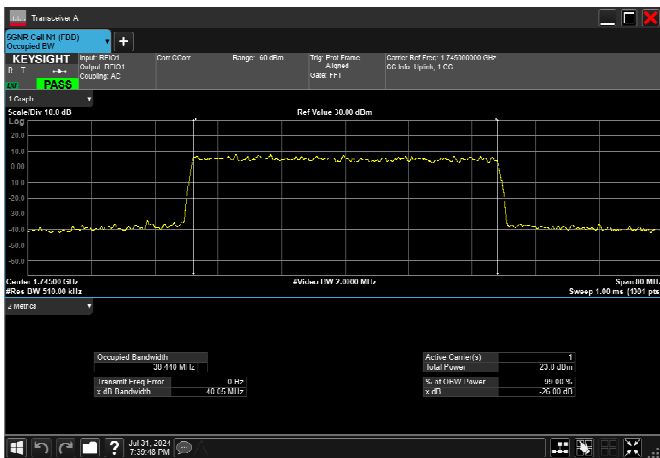

n66_40MHz_15kHz_1745MHz_DFT-s-OFDM
QPSK_RB216@0 38.440MHz