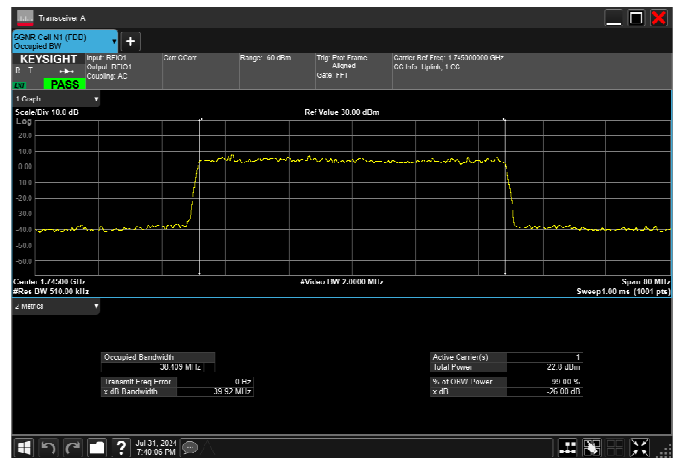

n66_40MHz_15kHz_1745MHz_DFT-s-OFDM 16
QAM_RB216@0 38.409MHz