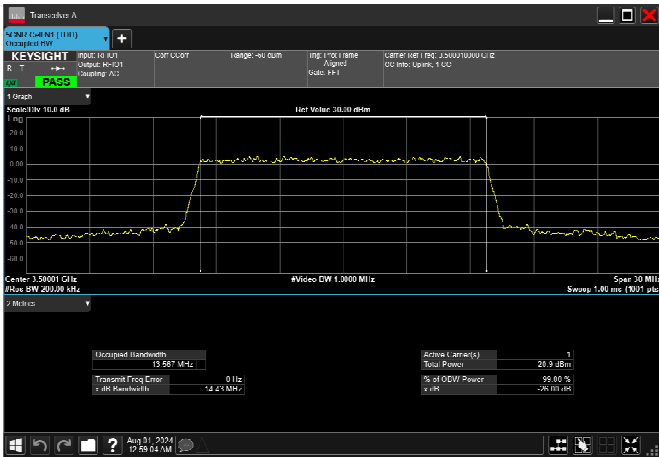

n77_1_15MHz_30kHz_3500MHz_CP-OFDM 64
QAM_RB38@0 13.577MHz