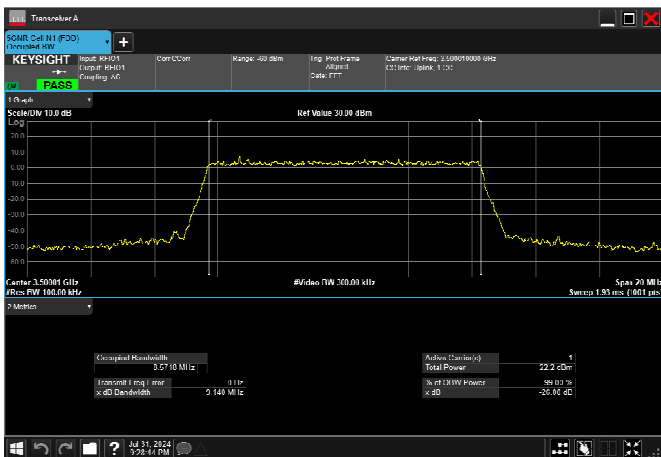

n77_1_10MHz_30kHz_3500MHz_CP-OFDM 16
QAM_RB24@0 8.570MHz

n77_1_10MHz_30kHz_3500MHz_DFT-s-OFDM 256
QAM_RB24@0 8.572MHz