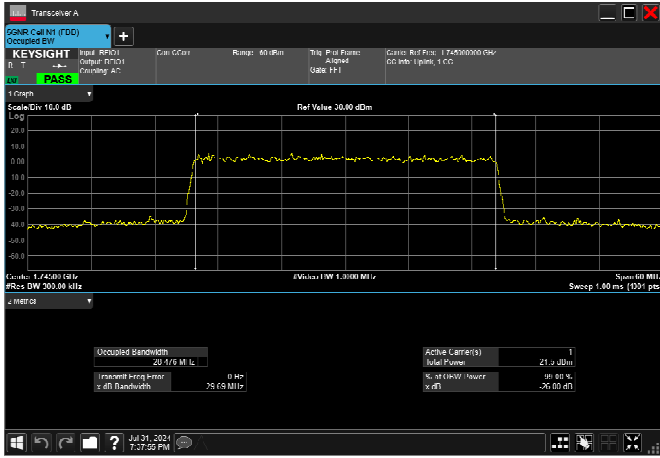

n66_30MHz_15kHz_1745MHz_CP-OFDM 16
QAM_RB160@0 28.476MHz

n66_30MHz_15kHz_1745MHz_CP-OFDM 64
QAM_RB160@0 28.472MHz

n66_30MHz_15kHz_1745MHz_CP-OFDM 256
QAM_RB160@0 28.496MHz

n66_40MHz_15kHz_1745MHz_DFT-s-OFDM $\pi/2$
BPSK_RB216@0 38.597MHz