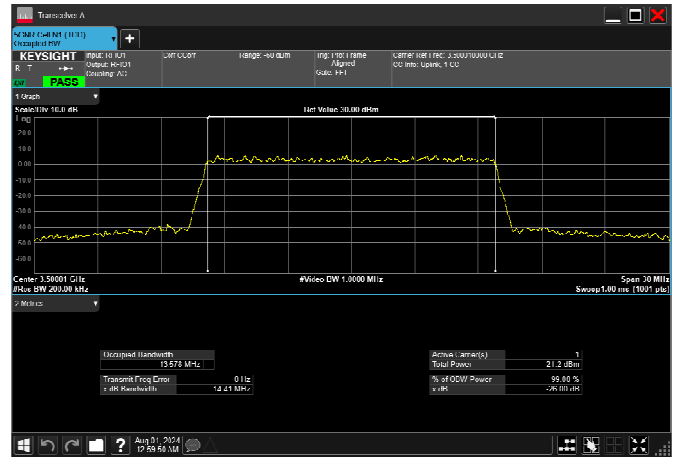

n77_1_15MHz_30kHz_3500MHz_DFT-s-OFDM 64
QAM_RB36@0 13.451MHz

n77_1_15MHz_30kHz_3500MHz_DFT-s-OFDM 256
QAM_RB36@0 13.467MHz

n77_1_15MHz_30kHz_3500MHz_CP-OFDM
QPSK_RB38@0 13.567MHz

n77_1_15MHz_30kHz_3500MHz_CP-OFDM 16
QAM_RB38@0 13.578MHz