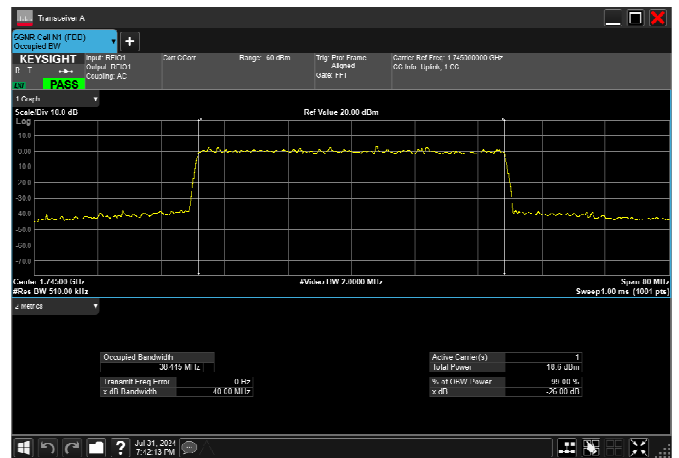

n66_40MHz_15kHz_1745MHz_CP-OFDM
QPSK_RB216@0 38.446MHz

n66_40MHz_15kHz_1745MHz_CP-OFDM 16
QAM_RB216@0 38.414MHz

n66_40MHz_15kHz_1745MHz_CP-OFDM 64
QAM_RB216@0 38.466MHz

n66_40MHz_15kHz_1745MHz_CP-OFDM 256
QAM_RB216@0 38.445MHz