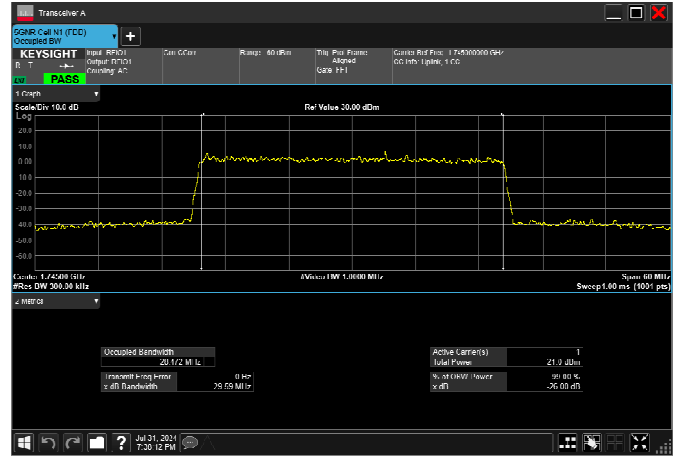

n66_30MHz_15kHz_1745MHz_CP-OFDM 16
QAM_RB160@0 28.476MHz

n66_30MHz_15kHz_1745MHz_CP-OFDM 64
QAM_RB160@0 28.472MHz

n66_30MHz_15kHz_1745MHz_CP-OFDM 256
QAM_RB160@0 28.496MHz

n66_40MHz_15kHz_1745MHz_DFT-s-OFDM $\pi/2$
BPSK_RB216@0 38.597MHz