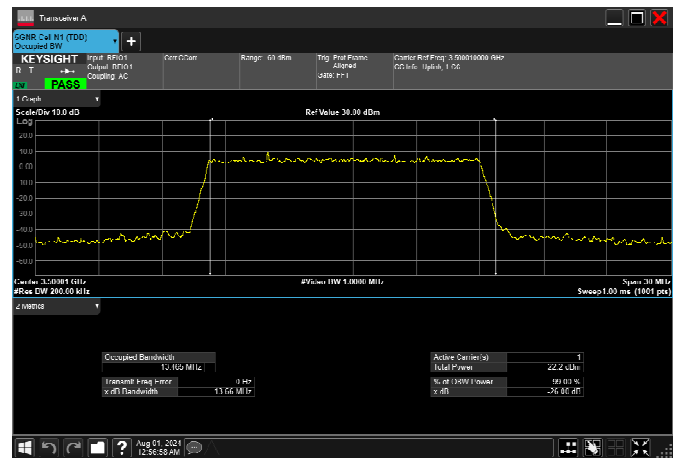

n77_1_10MHz_30kHz_3500MHz_CP-OFDM 256
QAM_RB24@0 8.612MHz

n77_1_15MHz_30kHz_3500MHz_DFT-s-OFDM $\pi/2$
BPSK_RB36@0 13.448MHz

n77_1_15MHz_30kHz_3500MHz_DFT-s-OFDM
QPSK_RB36@0 13.447MHz

n77_1_15MHz_30kHz_3500MHz_DFT-s-OFDM 16
QAM_RB36@0 13.465MHz