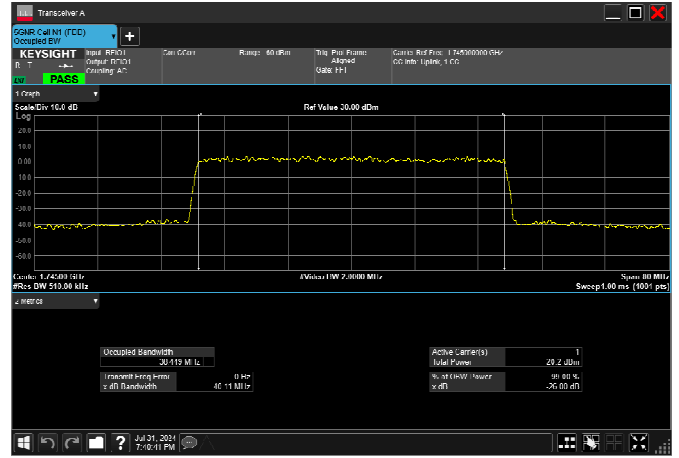

n66_40MHz_15kHz_1745MHz_DFT-s-OFDM
QPSK_RB216@0 38.440MHz

n66_40MHz_15kHz_1745MHz_DFT-s-OFDM 16
QAM_RB216@0 38.409MHz

n66_40MHz_15kHz_1745MHz_DFT-s-OFDM 64
QAM_RB216@0 38.569MHz

n66_40MHz_15kHz_1745MHz_DFT-s-OFDM 256
QAM_RB216@0 38.449MHz