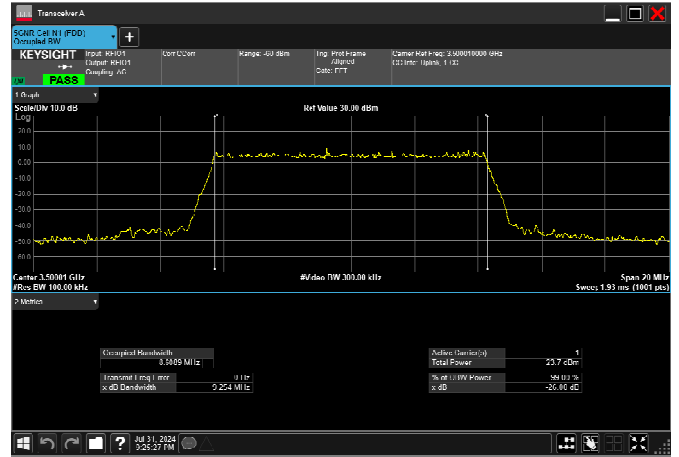

n77_1_10MHz_30kHz_3500MHz_DFT-s-OFDM
QPSK_RB24@0 8.609MHz