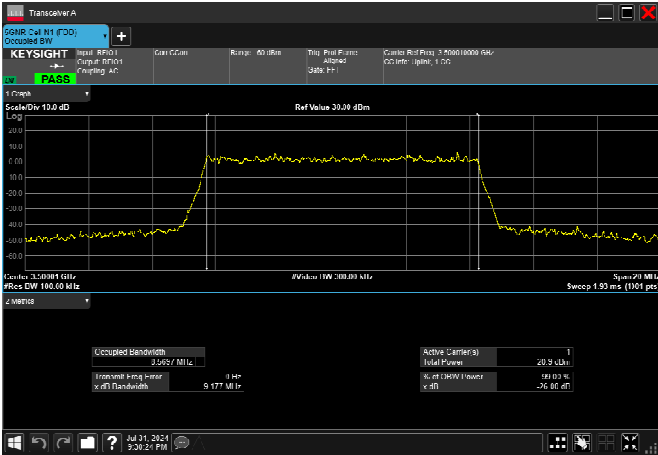

n77_1_10MHz_30kHz_3500MHz_CP-OFDM 256
QAM_RB24@0 8.612MHz