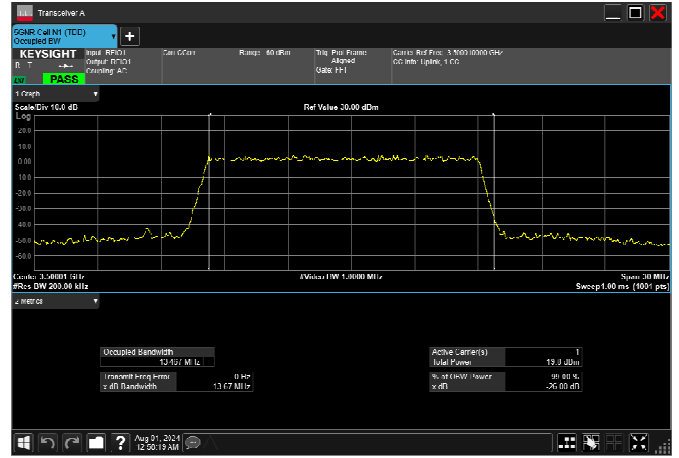

n77_1_15MHz_30kHz_3500MHz_CP-OFDM 16
QAM_RB38@0 13.578MHz