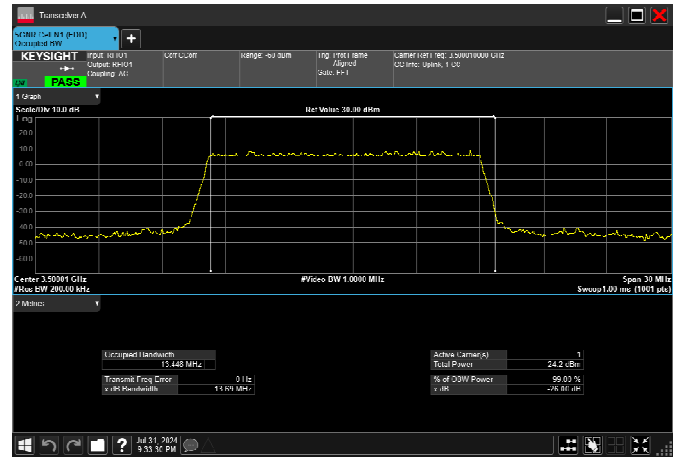

n77_1_15MHz_30kHz_3500MHz_DFT-s-OFDM 16
QAM_RB36@0 13.465MHz