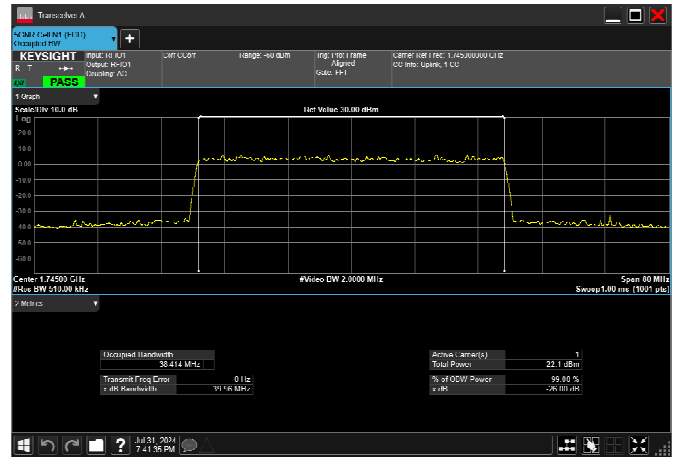

n66_40MHz_15kHz_1745MHz_CP-OFDM 16
QAM_RB216@0 38.414MHz