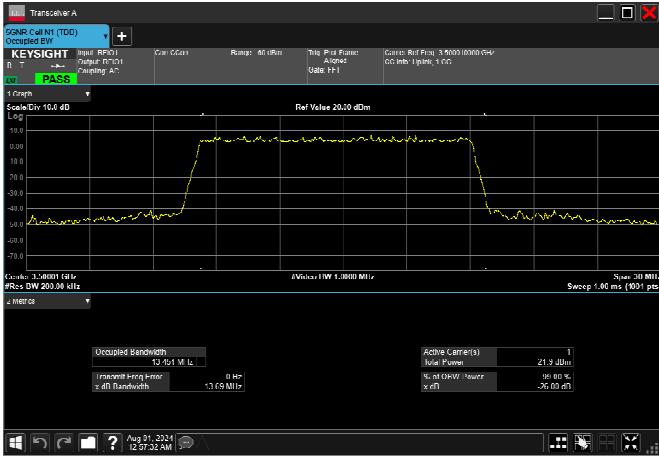

n77_1_15MHz_30kHz_3500MHz_CP-OFDM
QPSK_RB38@0 13.567MHz