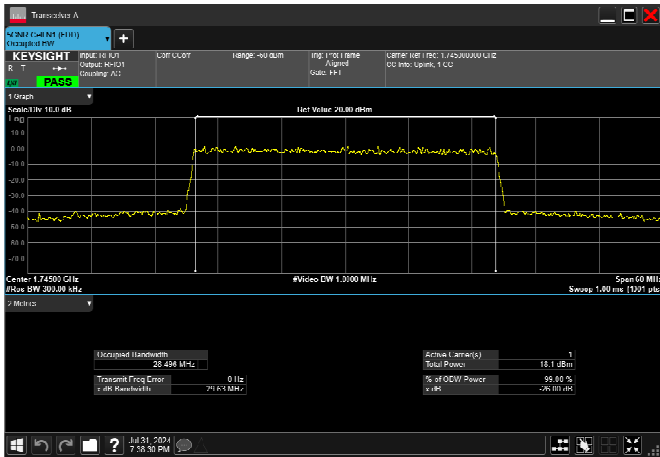

n66_30MHz_15kHz_1745MHz_CP-OFDM 16
QAM_RB160@0 28.476MHz

n66_30MHz_15kHz_1745MHz_CP-OFDM 64
QAM_RB160@0 28.472MHz

n66_30MHz_15kHz_1745MHz_CP-OFDM 256
QAM_RB160@0 28.496MHz

n66_40MHz_15kHz_1745MHz_DFT-s-OFDM $\pi/2$
BPSK_RB216@0 38.597MHz