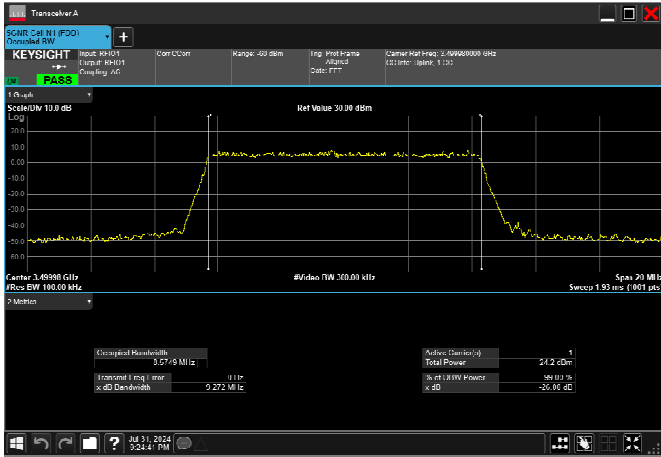

n77_1

n77_1_10MHz_30kHz_3500MHz_DFT-s-OFDM $\pi/2$
BPSK_RB24@0 8.575MHz