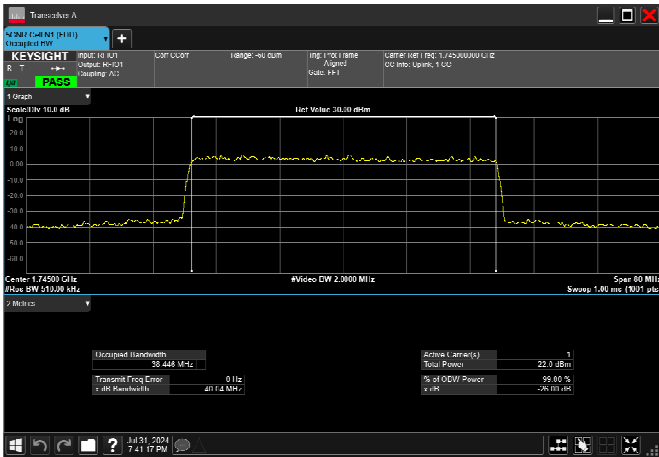

n66_40MHz_15kHz_1745MHz_CP-OFDM
QPSK_RB216@0 38.446MHz