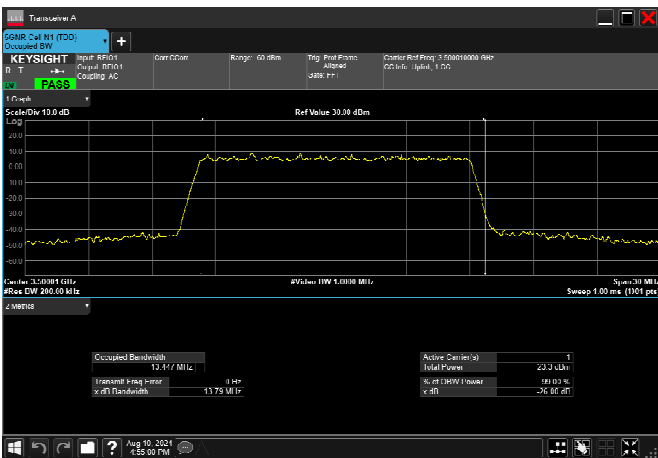

n77_1_15MHz_30kHz_3500MHz_DFT-s-OFDM 64
QAM_RB36@0 13.451MHz