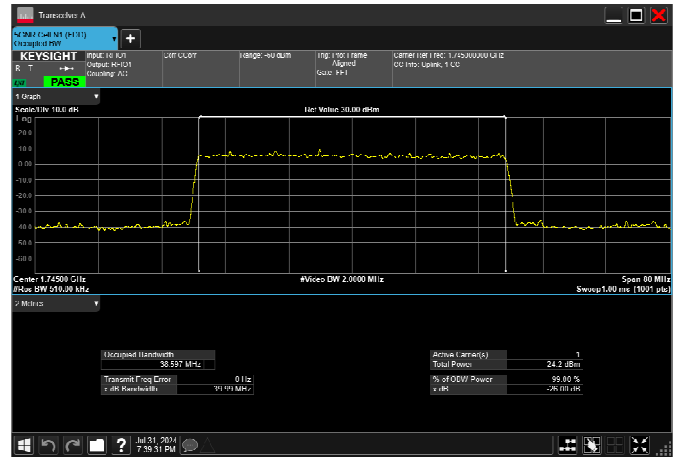

n66_30MHz_15kHz_1745MHz_CP-OFDM 16
QAM_RB160@0 28.476MHz

n66_30MHz_15kHz_1745MHz_CP-OFDM 64
QAM_RB160@0 28.472MHz

n66_30MHz_15kHz_1745MHz_CP-OFDM 256
QAM_RB160@0 28.496MHz

n66_40MHz_15kHz_1745MHz_DFT-s-OFDM $\pi/2$
BPSK_RB216@0 38.597MHz