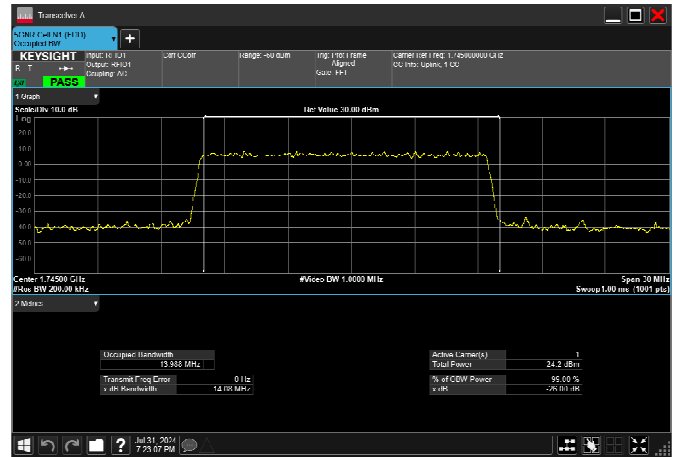

n66_10MHz_15kHz_1745MHz_CP-OFDM 16
QAM_RB52@0 9.291MHz

n66_10MHz_15kHz_1745MHz_CP-OFDM 64
QAM_RB52@0 9.286MHz

n66_10MHz_15kHz_1745MHz_CP-OFDM 256
QAM_RB52@0 9.259MHz

n66_15MHz_15kHz_1745MHz_DFT-s-OFDM $\pi/2$
BPSK_RB75@0 13.988MHz