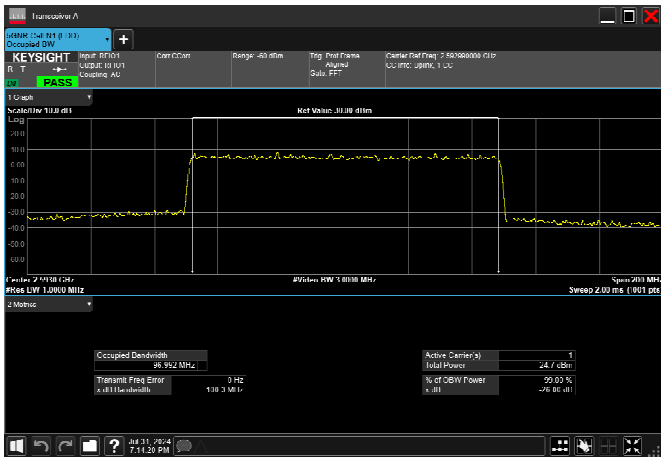

n41_100MHz_30kHz_2592.99MHz_CP-OFDM 256
QAM_RB273@0 96.992MHz