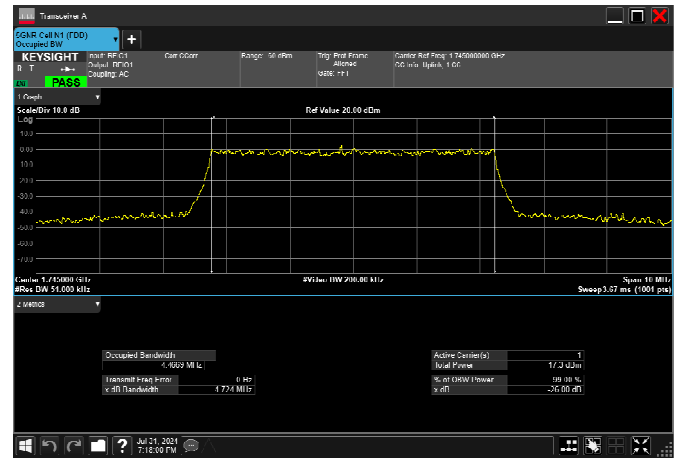

n66_5MHz_15kHz_1745MHz_CP-OFDM 256
QAM_RB25@0 4.467MHz