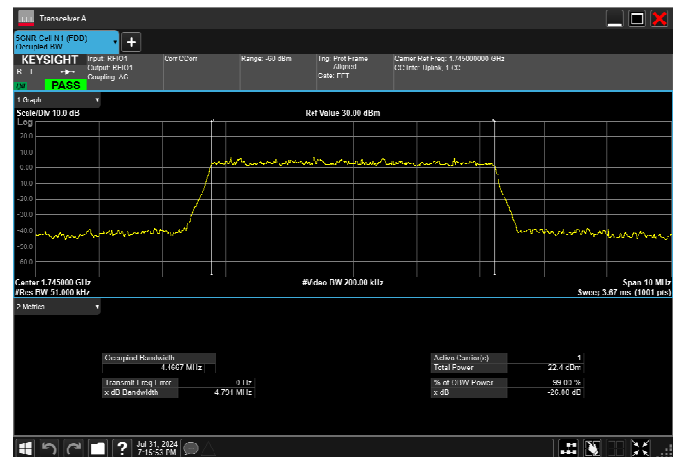

n66

n41_100MHz_30kHz_2592.99MHz_CP-OFDM 256
QAM_RB273@0 96.992MHz

n66_5MHz_15kHz_1745MHz_DFT-s-OFDM $\pi/2$
BPSK_RB25@0 4.445MHz

n66_5MHz_15kHz_1745MHz_DFT-s-OFDM
QPSK_RB25@0 4.468MHz

n66_5MHz_15kHz_1745MHz_DFT-s-OFDM 16
QAM_RB25@0 4.467MHz