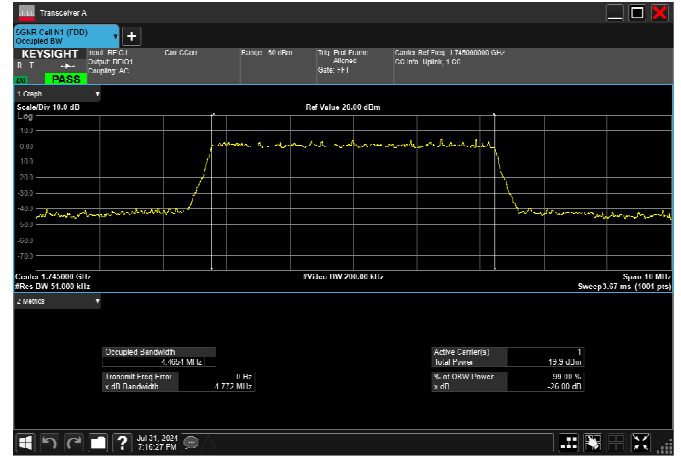

n66_5MHz_15kHz_1745MHz_DFT-s-OFDM 256
QAM_RB25@0 4.465MHz