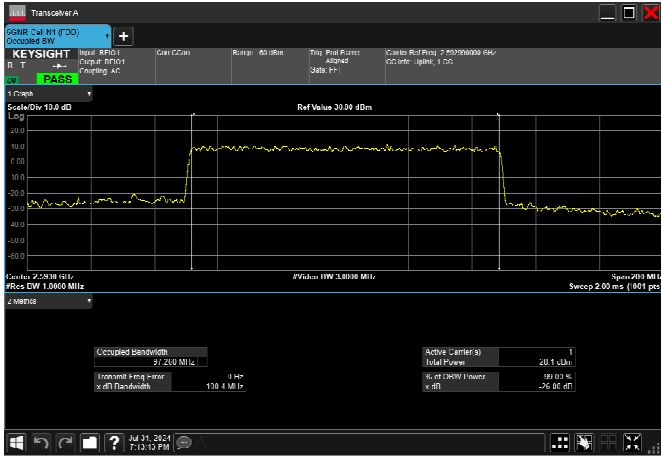

n41_100MHz_30kHz_2592.99MHz_CP-OFDM 16
QAM_RB273@0 97.260MHz