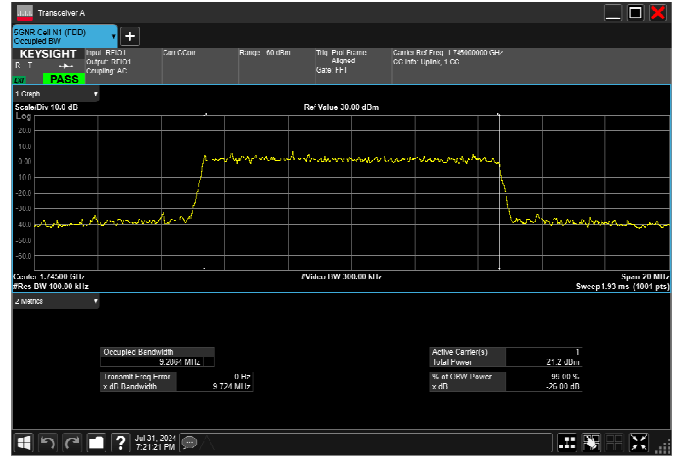

n66_10MHz_15kHz_1745MHz_CP-OFDM 64
QAM_RB52@0 9.286MHz