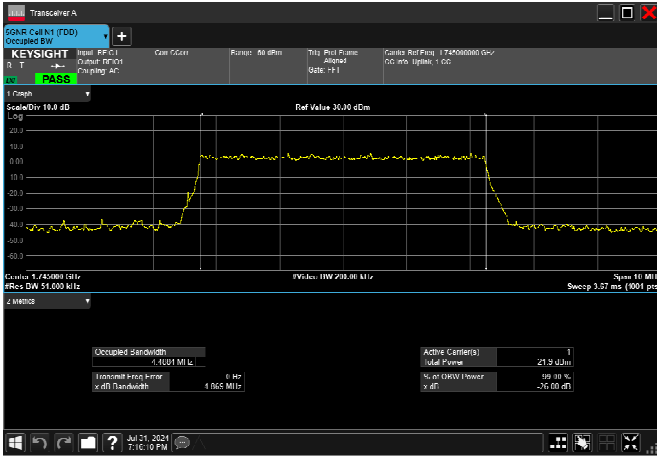

n66_5MHz_15kHz_1745MHz_DFT-s-OFDM 64
QAM_RB25@0 4.488MHz