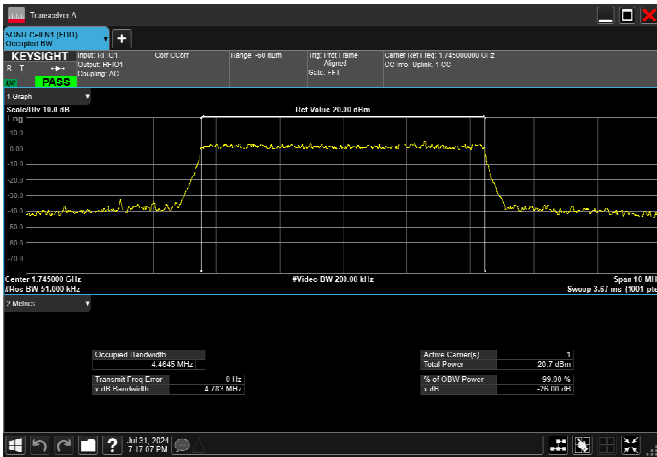

n66_5MHz_15kHz_1745MHz_CP-OFDM QPSK_RB25@0
4.465MHz