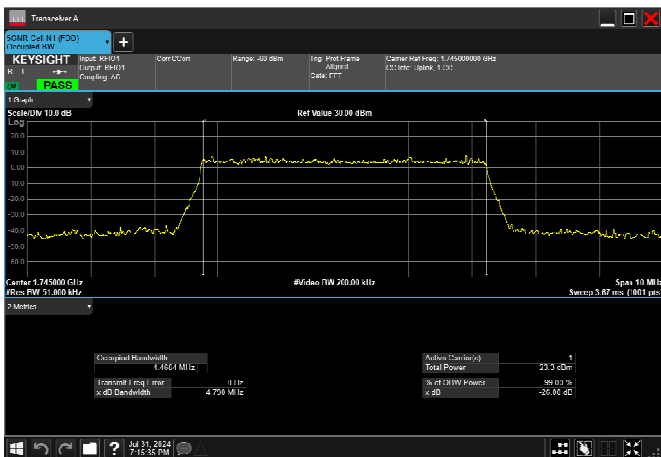

n66

n41_100MHz_30kHz_2592.99MHz_CP-OFDM 256
QAM_RB273@0 96.992MHz

n66_5MHz_15kHz_1745MHz_DFT-s-OFDM $\pi/2$
BPSK_RB25@0 4.445MHz

n66_5MHz_15kHz_1745MHz_DFT-s-OFDM
QPSK_RB25@0 4.468MHz

n66_5MHz_15kHz_1745MHz_DFT-s-OFDM 16
QAM_RB25@0 4.467MHz