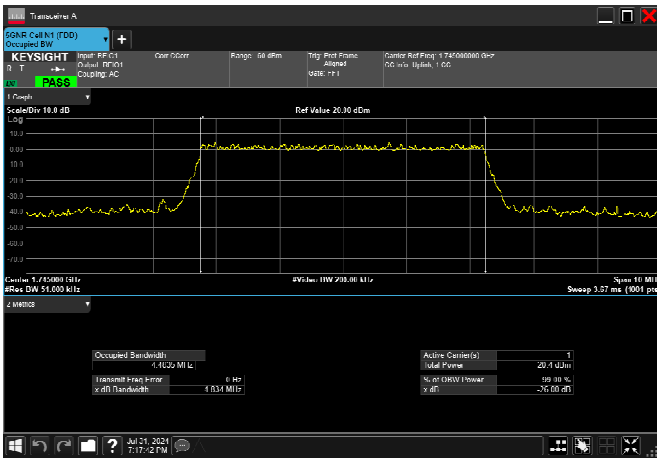

n66_5MHz_15kHz_1745MHz_CP-OFDM 64
QAM_RB25@0 4.483MHz