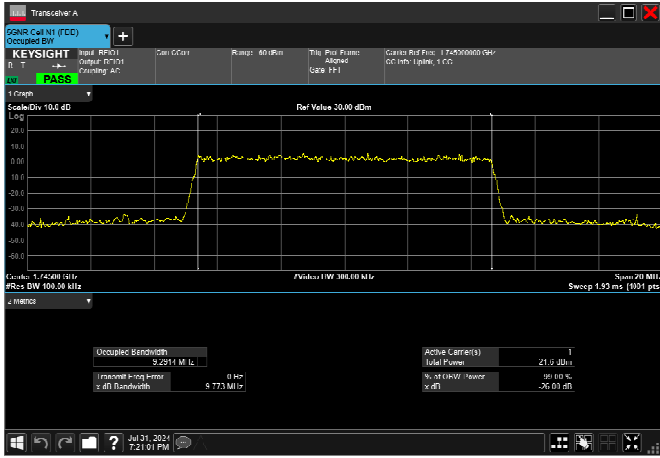

n66_10MHz_15kHz_1745MHz_CP-OFDM 16
QAM_RB52@0 9.291MHz