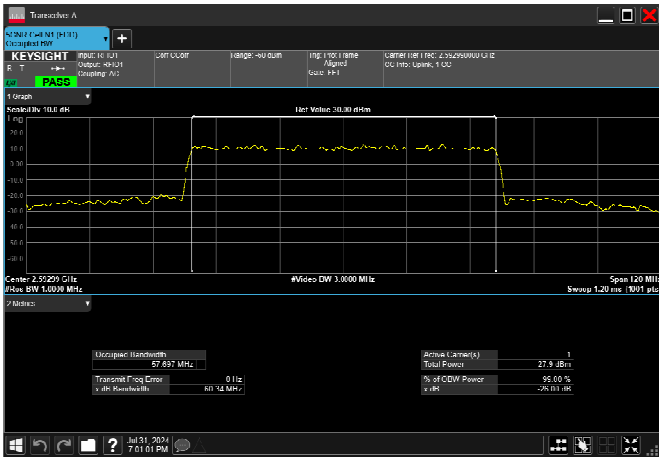

n41_60MHz_30kHz_2592.99MHz_CP-OFDM 64
QAM_RB162@0 57.701MHz

n41_60MHz_30kHz_2592.99MHz_CP-OFDM
QPSK_RB162@0 57.697MHz