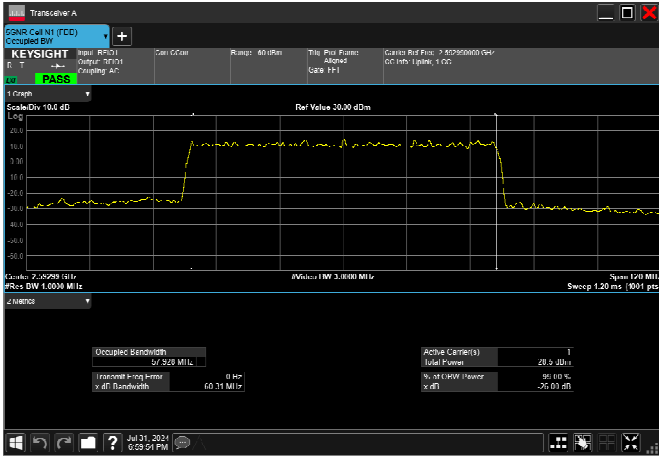

n41_60MHz_30kHz_2592.99MHz_CP-OFDM
QPSK_RB162@0 57.697MHz

n41_60MHz_30kHz_2592.99MHz_DFT-s-OFDM 64
QAM_RB162@0 57.928MHz