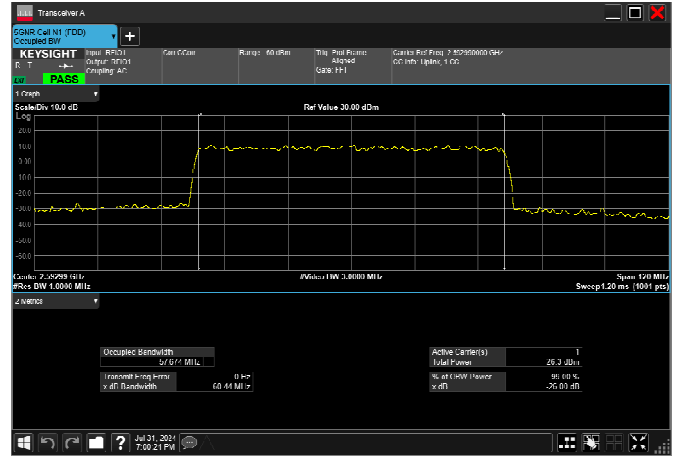

n41_60MHz_30kHz_2592.99MHz_DFT-s-OFDM
QPSK_RB162@0 57.842MHz

n41_60MHz_30kHz_2592.99MHz_DFT-s-OFDM 16
QAM_RB162@0 57.687MHz

n41_60MHz_30kHz_2592.99MHz_DFT-s-OFDM 64
QAM_RB162@0 57.928MHz

n41_60MHz_30kHz_2592.99MHz_DFT-s-OFDM 256
QAM_RB162@0 57.674MHz