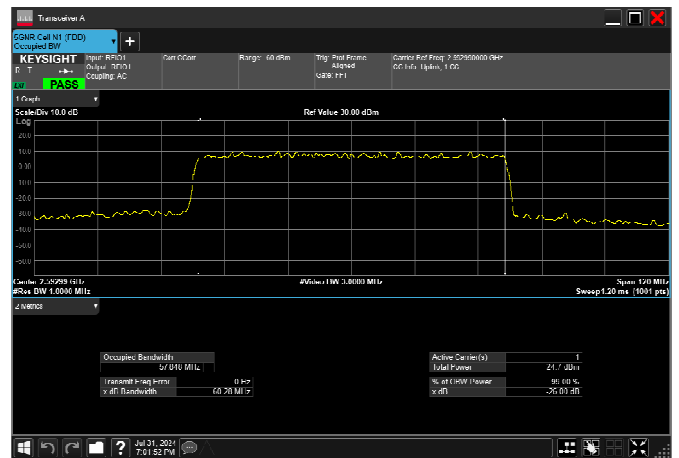

n41_60MHz_30kHz_2592.99MHz_CP-OFDM
QPSK_RB162@0 57.697MHz

n41_60MHz_30kHz_2592.99MHz_CP-OFDM 16
QAM_RB162@0 57.713MHz

n41_60MHz_30kHz_2592.99MHz_CP-OFDM 64
QAM_RB162@0 57.701MHz

n41_60MHz_30kHz_2592.99MHz_CP-OFDM 256
QAM_RB162@0 57.848MHz