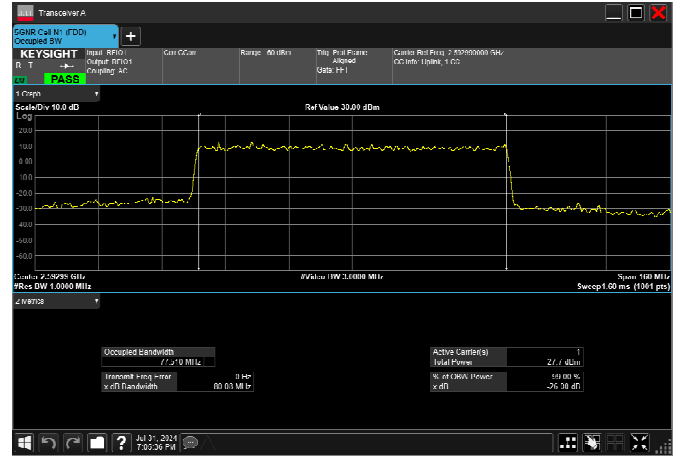

n41_80MHz_30kHz_2592.99MHz_DFT-s-OFDM 256
QAM_RB216@0 77.124MHz

n41_80MHz_30kHz_2592.99MHz_CP-OFDM
QPSK_RB217@0 77.468MHz

n41_80MHz_30kHz_2592.99MHz_CP-OFDM 16
QAM_RB217@0 77.203MHz

n41_80MHz_30kHz_2592.99MHz_CP-OFDM 64
QAM_RB217@0 77.510MHz