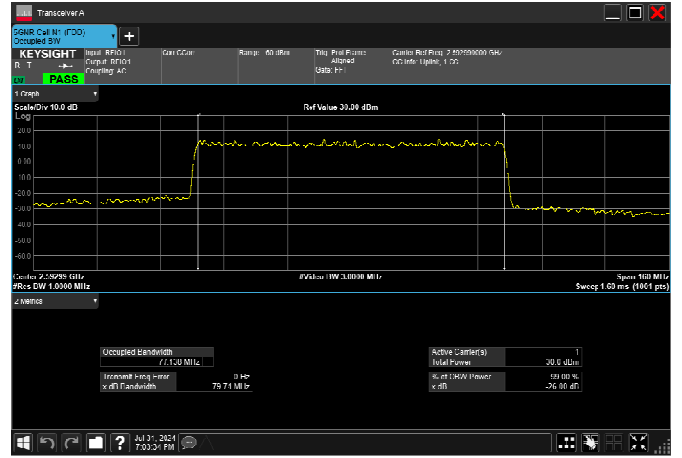

n41_80MHz_30kHz_2592.99MHz_DFT-s-OFDM 64
QAM_RB216@0 77.143MHz

n41_80MHz_30kHz_2592.99MHz_DFT-s-OFDM
QPSK_RB216@0 77.138MHz