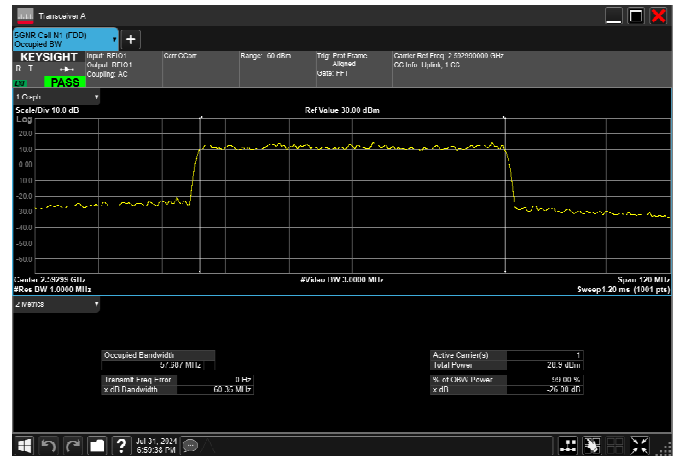

n41_60MHz_30kHz_2592.99MHz_DFT-s-OFDM 256
QAM_RB162@0 57.674MHz

n41_60MHz_30kHz_2592.99MHz_DFT-s-OFDM 16
QAM_RB162@0 57.687MHz