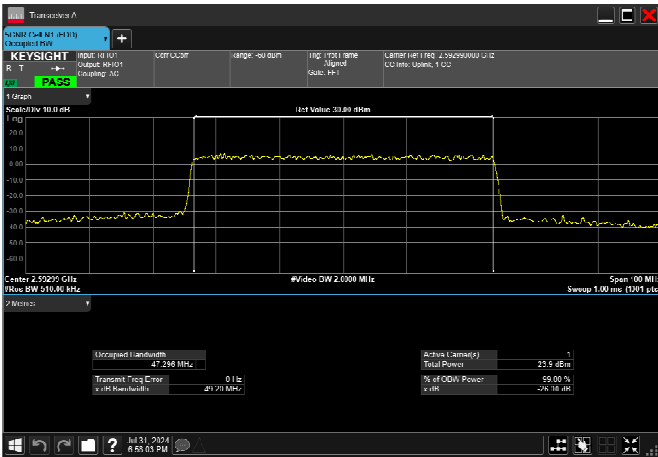

n41_50MHz_30kHz_2592.99MHz_CP-OFDM 16
QAM_RB133@0 47.406MHz

n41_50MHz_30kHz_2592.99MHz_CP-OFDM 64
QAM_RB133@0 47.427MHz

n41_50MHz_30kHz_2592.99MHz_CP-OFDM 256
QAM_RB133@0 47.296MHz

n41_60MHz_30kHz_2592.99MHz_DFT-s-OFDM $\pi/2$
BPSK_RB162@0 57.686MHz