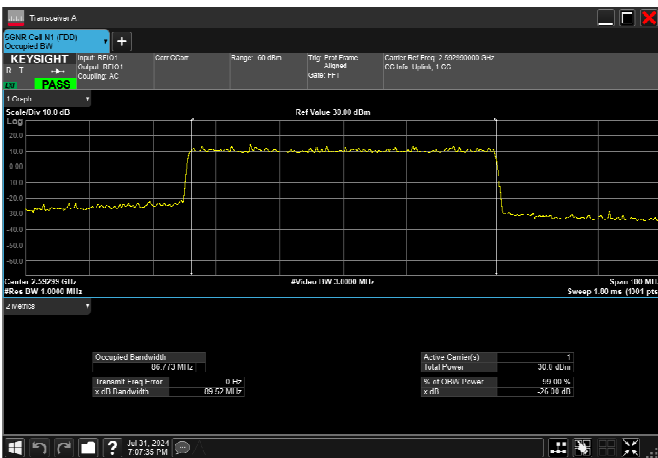

n41_90MHz_30kHz_2592.99MHz_DFT-s-OFDM 64
QAM_RB243@0 86.862MHz

n41_90MHz_30kHz_2592.99MHz_DFT-s-OFDM
QPSK_RB243@0 86.773MHz