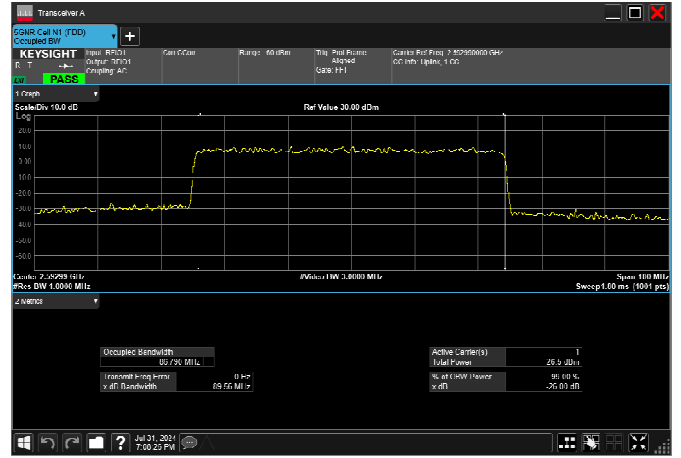

n41_90MHz_30kHz_2592.99MHz_CP-OFDM 16
QAM_RB245@0 87.512MHz

n41_90MHz_30kHz_2592.99MHz_DFT-s-OFDM 256
QAM_RB243@0 86.790MHz