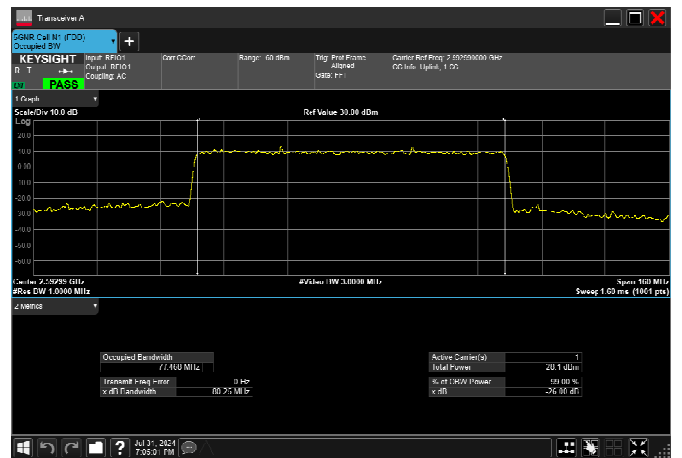

n41_80MHz_30kHz_2592.99MHz_CP-OFDM 64
QAM_RB217@0 77.510MHz

n41_80MHz_30kHz_2592.99MHz_CP-OFDM
QPSK_RB217@0 77.468MHz