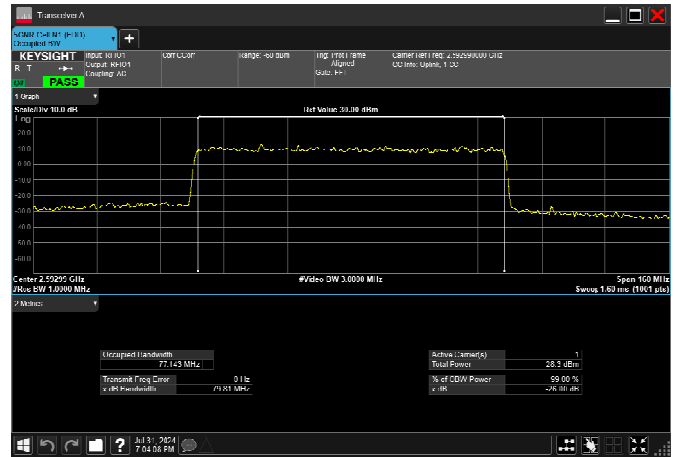

n41_80MHz_30kHz_2592.99MHz_DFT-s-OFDM $\pi/2$
BPSK_RB216@0 76.914MHz

n41_80MHz_30kHz_2592.99MHz_DFT-s-OFDM
QPSK_RB216@0 77.138MHz

n41_80MHz_30kHz_2592.99MHz_DFT-s-OFDM 16
QAM_RB216@0 76.943MHz

n41_80MHz_30kHz_2592.99MHz_DFT-s-OFDM 64
QAM_RB216@0 77.143MHz