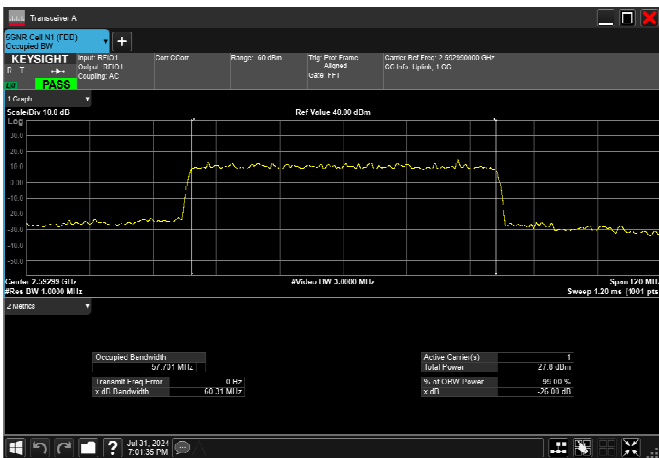

n41_80MHz_30kHz_2592.99MHz_DFT-s-OFDM $\pi/2$
BPSK_RB216@0 76.914MHz

n41_60MHz_30kHz_2592.99MHz_CP-OFDM 64
QAM_RB162@0 57.701MHz