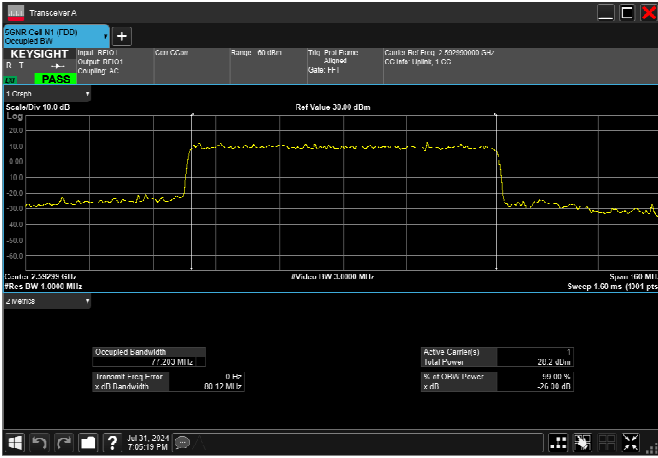

n41_80MHz_30kHz_2592.99MHz_CP-OFDM 256
QAM_RB217@0 77.461MHz

n41_80MHz_30kHz_2592.99MHz_CP-OFDM 16
QAM_RB217@0 77.203MHz