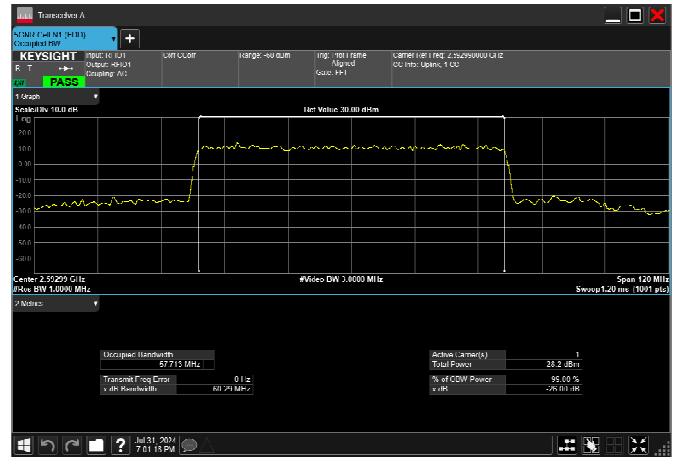

n41_60MHz_30kHz_2592.99MHz_CP-OFDM 256
QAM_RB162@0 57.848MHz

n41_60MHz_30kHz_2592.99MHz_CP-OFDM 16
QAM_RB162@0 57.713MHz