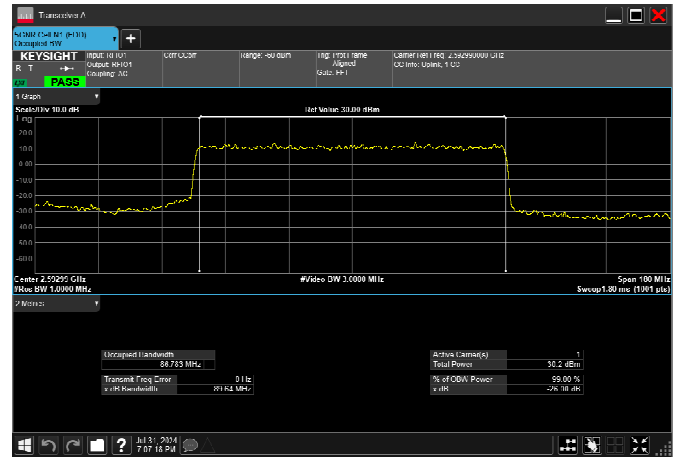

n41_90MHz_30kHz_2592.99MHz_DFT-s-OFDM 16
QAM_RB243@0 86.561MHz

n41_90MHz_30kHz_2592.99MHz_DFT-s-OFDM π/2
BPSK_RB243@0 86.783MHz