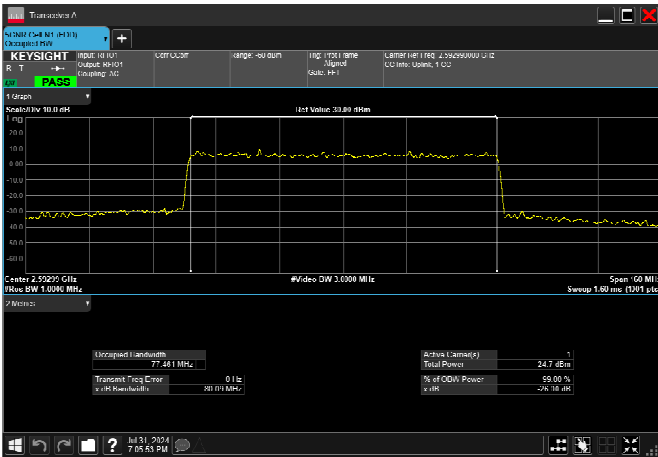

n41_90MHz_30kHz_2592.99MHz_DFT-s-OFDM
QPSK_RB243@0 86.773MHz

n41_80MHz_30kHz_2592.99MHz_CP-OFDM 256
QAM_RB217@0 77.461MHz