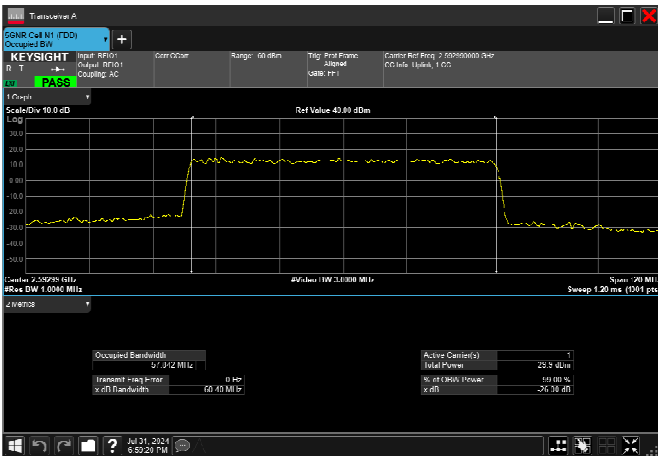

n41_60MHz_30kHz_2592.99MHz_DFT-s-OFDM 64
QAM_RB162@0 57.928MHz

n41_60MHz_30kHz_2592.99MHz_DFT-s-OFDM
QPSK_RB162@0 57.842MHz