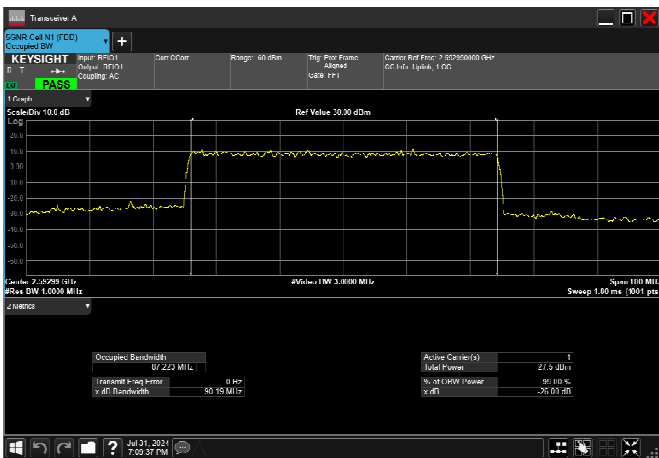

n41_90MHz_30kHz_2592.99MHz_CP-OFDM 64
QAM_RB245@0 87.223MHz