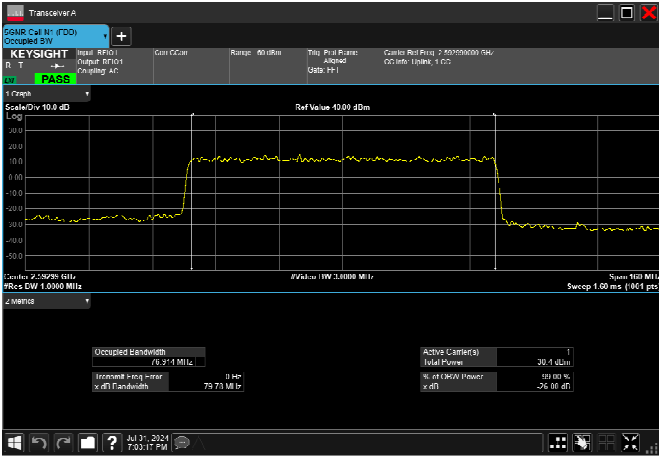

n41_80MHz_30kHz_2592.99MHz_DFT-s-OFDM 16
QAM_RB216@0 76.943MHz

n41_80MHz_30kHz_2592.99MHz_DFT-s-OFDM $\pi/2$
BPSK_RB216@0 76.914MHz