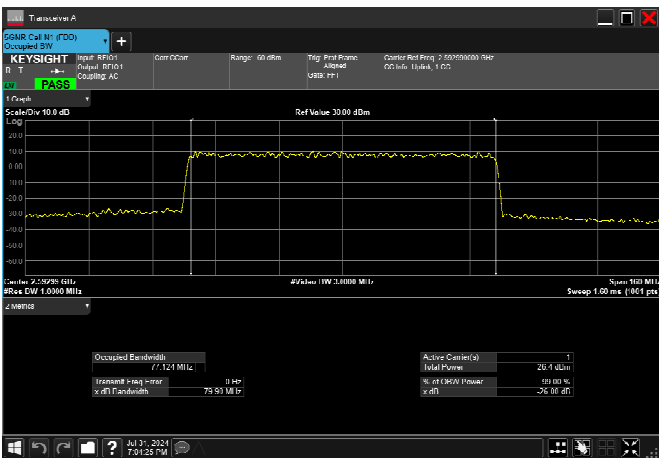

n41_80MHz_30kHz_2592.99MHz_CP-OFDM 16
QAM_RB217@0 77.203MHz

n41_80MHz_30kHz_2592.99MHz_DFT-s-OFDM 256
QAM_RB216@0 77.124MHz