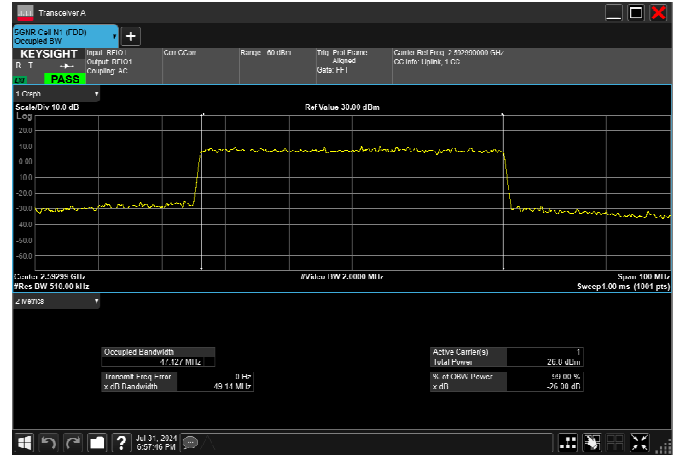

n41_50MHz_30kHz_2592.99MHz_CP-OFDM 16
QAM_RB133@0 47.406MHz

n41_50MHz_30kHz_2592.99MHz_CP-OFDM 64
QAM_RB133@0 47.427MHz

n41_50MHz_30kHz_2592.99MHz_CP-OFDM 256
QAM_RB133@0 47.296MHz

n41_60MHz_30kHz_2592.99MHz_DFT-s-OFDM $\pi/2$
BPSK_RB162@0 57.686MHz