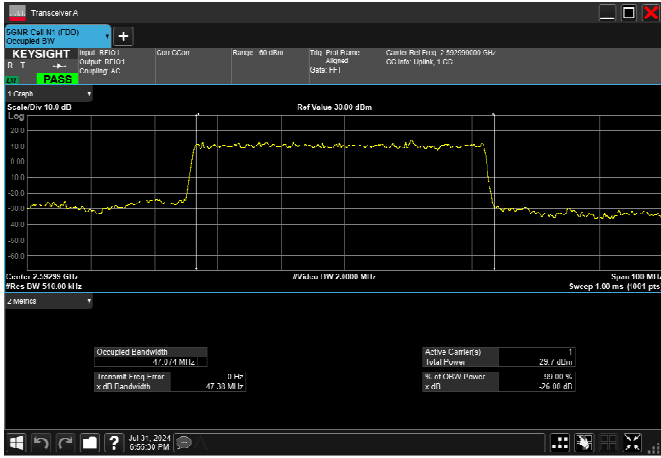

n41_50MHz_30kHz_2592.99MHz_DFT-s-OFDM 16
QAM_RB128@0 47.044MHz

n41_50MHz_30kHz_2592.99MHz_DFT-s-OFDM $\pi/2$
BPSK_RB128@0 47.074MHz