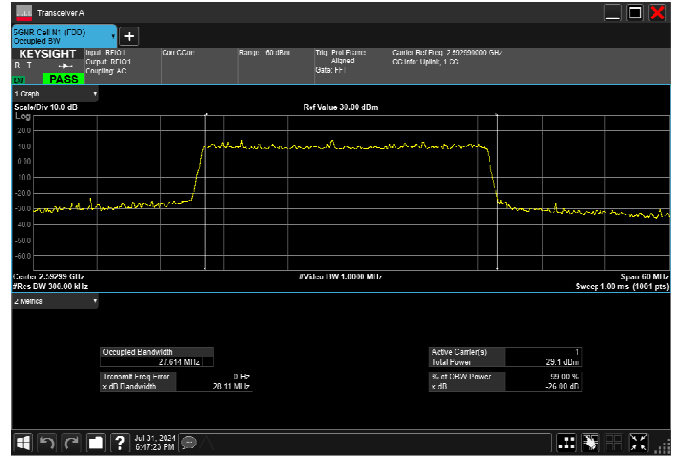

n41_20MHz_30kHz_2592.99MHz_CP-OFDM 64
QAM_RB51@0 18.184MHz

n41_20MHz_30kHz_2592.99MHz_CP-OFDM 256
QAM_RB51@0 18.187MHz

n41_30MHz_30kHz_2592.99MHz_DFT-s-OFDM $\pi/2$
BPSK_RB75@0 27.637MHz

n41_30MHz_30kHz_2592.99MHz_DFT-s-OFDM
QPSK_RB75@0 27.614MHz