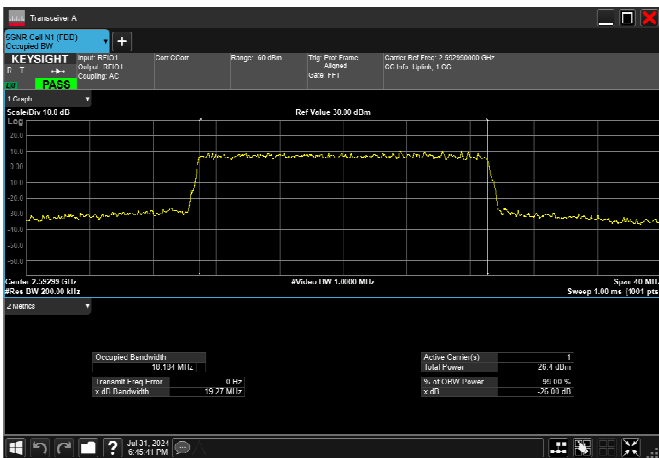

n41_30MHz_30kHz_2592.99MHz_DFT-s-OFDM $\pi/2$
BPSK_RB75@0 27.637MHz

n41_20MHz_30kHz_2592.99MHz_CP-OFDM 64
QAM_RB51@0 18.184MHz