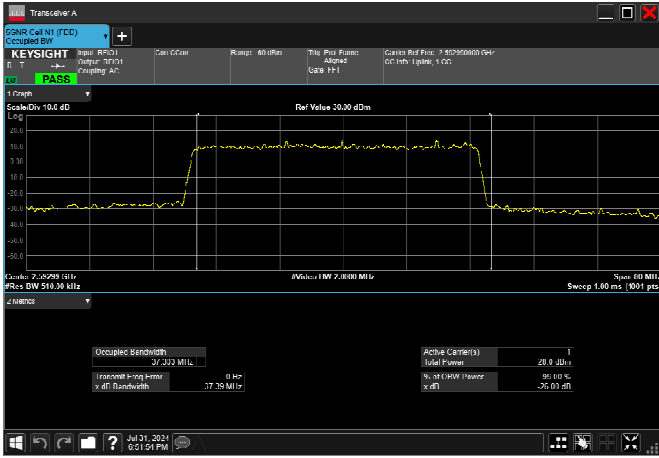

n41_40MHz_30kHz_2592.99MHz_CP-OFDM
QPSK_RB106@0 37.673MHz

n41_40MHz_30kHz_2592.99MHz_DFT-s-OFDM 64
QAM_RB100@0 37.303MHz