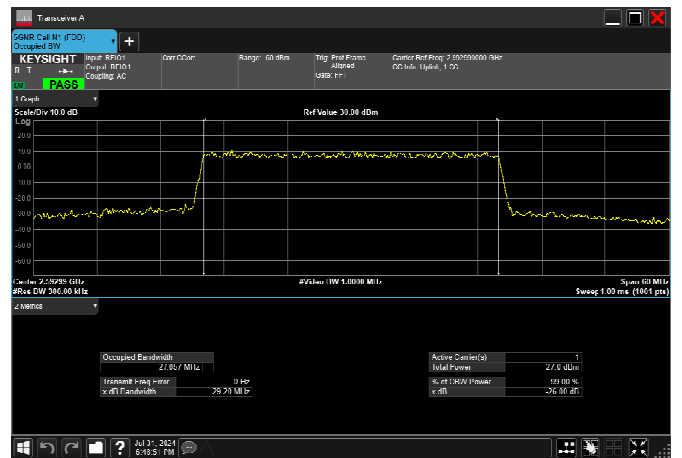

n41_30MHz_30kHz_2592.99MHz_DFT-s-OFDM 16
QAM_RB75@0 27.749MHz

n41_30MHz_30kHz_2592.99MHz_DFT-s-OFDM 64
QAM_RB75@0 27.632MHz

n41_30MHz_30kHz_2592.99MHz_DFT-s-OFDM 256
QAM_RB75@0 27.527MHz

n41_30MHz_30kHz_2592.99MHz_CP-OFDM
QPSK_RB78@0 27.857MHz