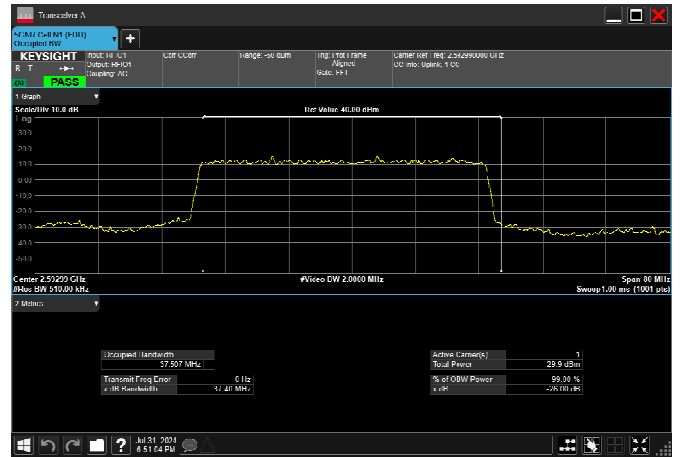

n41_30MHz_30kHz_2592.99MHz_CP-OFDM 16
QAM_RB78@0 27.779MHz

n41_30MHz_30kHz_2592.99MHz_CP-OFDM 64
QAM_RB78@0 27.747MHz

n41_30MHz_30kHz_2592.99MHz_CP-OFDM 256
QAM_RB78@0 27.771MHz

n41_40MHz_30kHz_2592.99MHz_DFT-s-OFDM $\pi/2$
BPSK_RB100@0 37.507MHz