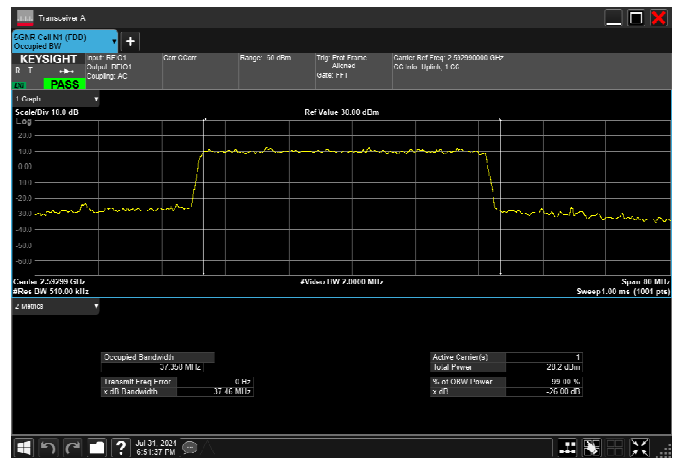

n41_40MHz_30kHz_2592.99MHz_DFT-s-OFDM 256
QAM_RB100@0 37.328MHz

n41_40MHz_30kHz_2592.99MHz_DFT-s-OFDM 16
QAM_RB100@0 37.358MHz