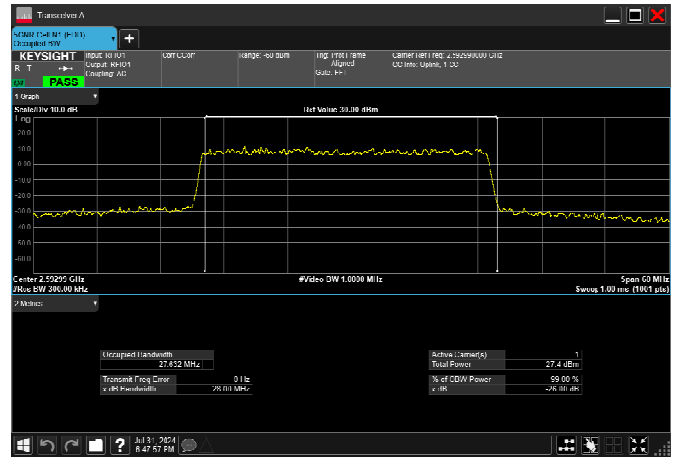

n41_30MHz_30kHz_2592.99MHz_CP-OFDM
QPSK_RB78@0 27.857MHz

n41_30MHz_30kHz_2592.99MHz_DFT-s-OFDM 64
QAM_RB75@0 27.632MHz