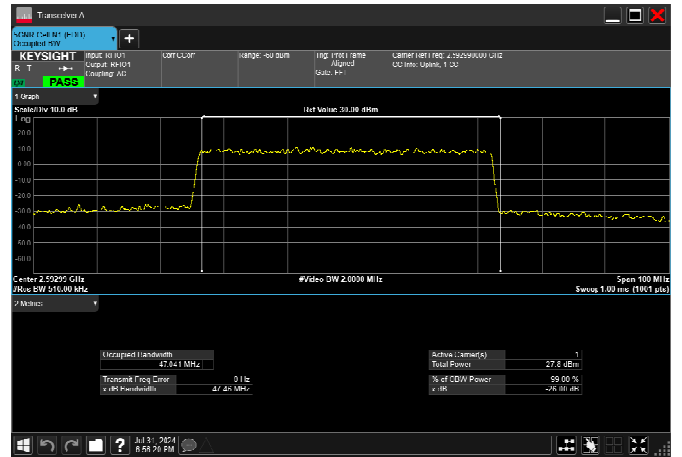

n41_50MHz_30kHz_2592.99MHz_DFT-s-OFDM $\pi/2$
BPSK_RB128@0 47.074MHz

n41_50MHz_30kHz_2592.99MHz_DFT-s-OFDM
QPSK_RB128@0 47.289MHz

n41_50MHz_30kHz_2592.99MHz_DFT-s-OFDM 16
QAM_RB128@0 47.044MHz

n41_50MHz_30kHz_2592.99MHz_DFT-s-OFDM 64
QAM_RB128@0 47.041MHz