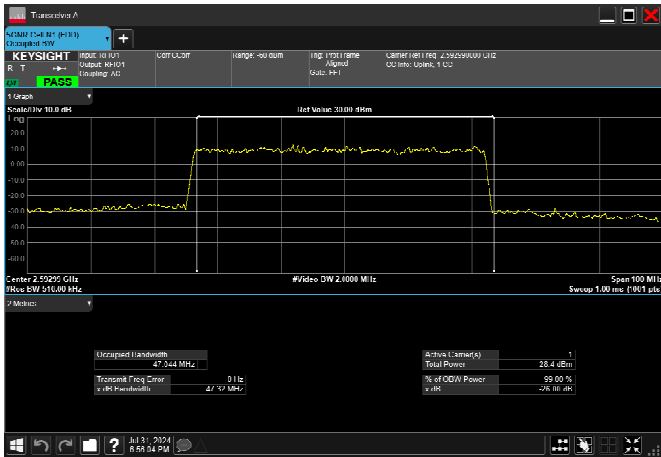

n41_50MHz_30kHz_2592.99MHz_DFT-s-OFDM 256
QAM_RB128@0 47.006MHz

n41_50MHz_30kHz_2592.99MHz_DFT-s-OFDM 16
QAM_RB128@0 47.044MHz