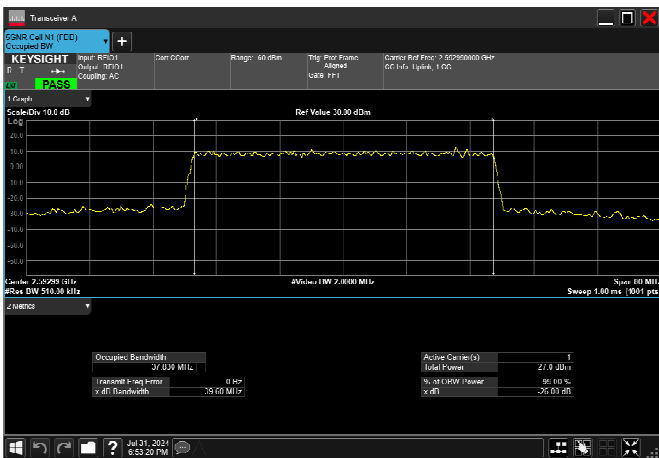

n41_50MHz_30kHz_2592.99MHz_DFT-s-OFDM $\pi/2$
BPSK_RB128@0 47.074MHz

n41_40MHz_30kHz_2592.99MHz_CP-OFDM 64
QAM_RB106@0 37.830MHz