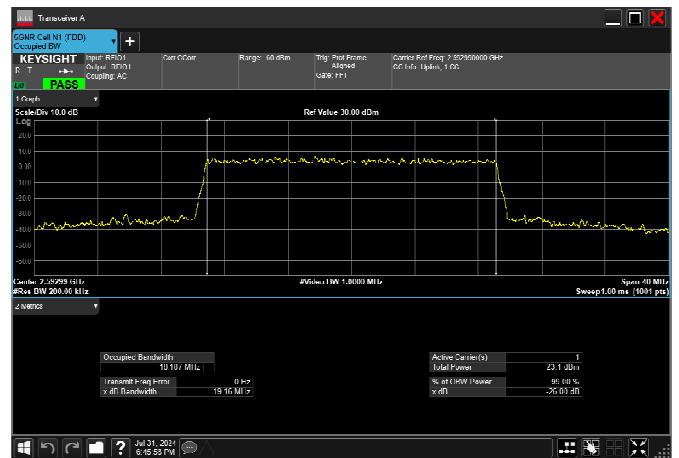

n41_30MHz_30kHz_2592.99MHz_DFT-s-OFDM
QPSK_RB75@0 27.614MHz

n41_20MHz_30kHz_2592.99MHz_CP-OFDM 256
QAM_RB51@0 18.187MHz