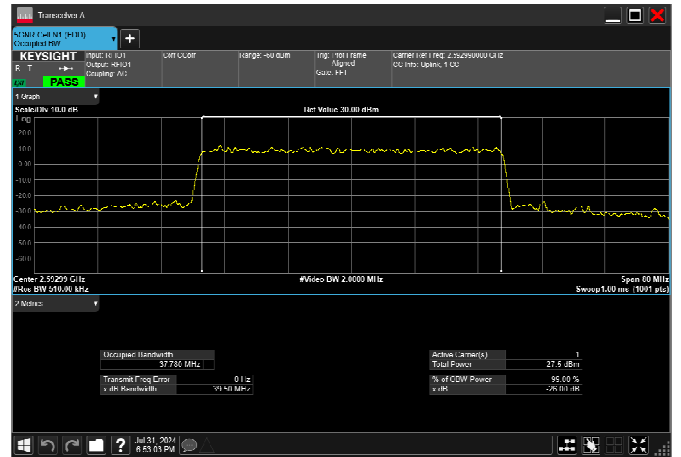

n41_40MHz_30kHz_2592.99MHz_CP-OFDM 256
QAM_RB106@0 37.777MHz

n41_40MHz_30kHz_2592.99MHz_CP-OFDM 16
QAM_RB106@0 37.780MHz