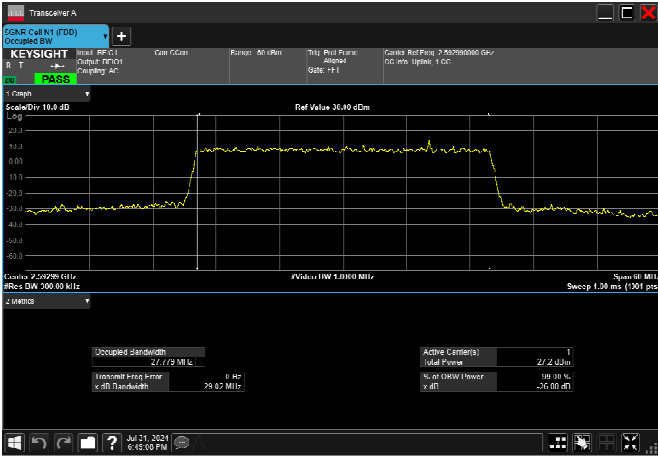

n41_30MHz_30kHz_2592.99MHz_CP-OFDM 256
QAM_RB78@0 27.771MHz

n41_30MHz_30kHz_2592.99MHz_CP-OFDM 16
QAM_RB78@0 27.779MHz