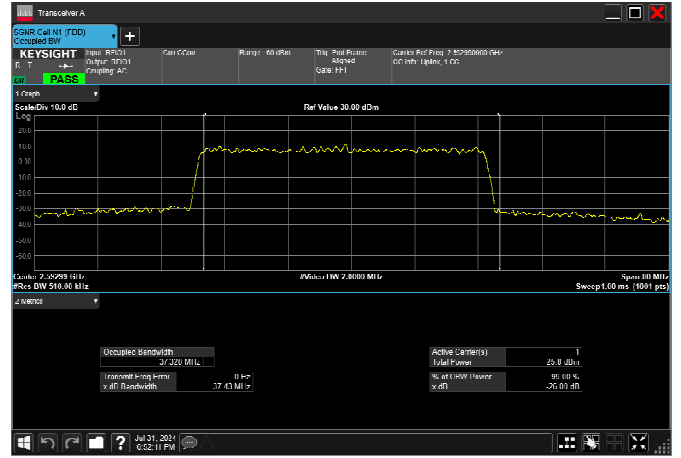

n41_40MHz_30kHz_2592.99MHz_DFT-s-OFDM
QPSK_RB100@0 37.626MHz

n41_40MHz_30kHz_2592.99MHz_DFT-s-OFDM 16
QAM_RB100@0 37.358MHz

n41_40MHz_30kHz_2592.99MHz_DFT-s-OFDM 64
QAM_RB100@0 37.303MHz

n41_40MHz_30kHz_2592.99MHz_DFT-s-OFDM 256
QAM_RB100@0 37.328MHz