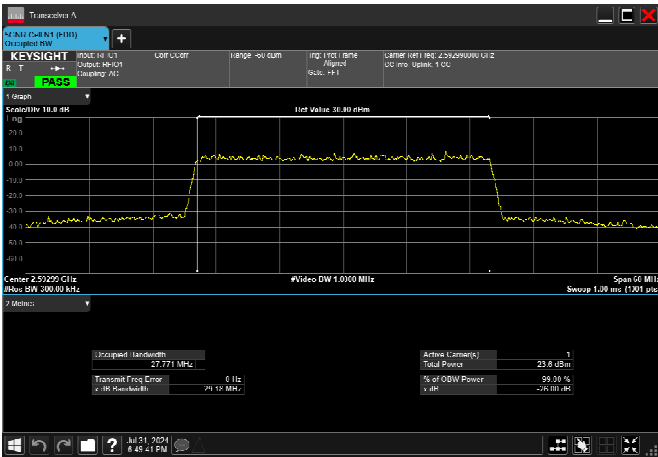

n41_40MHz_30kHz_2592.99MHz_DFT-s-OFDM
QPSK_RB100@0 37.626MHz

n41_30MHz_30kHz_2592.99MHz_CP-OFDM 256
QAM_RB78@0 27.771MHz