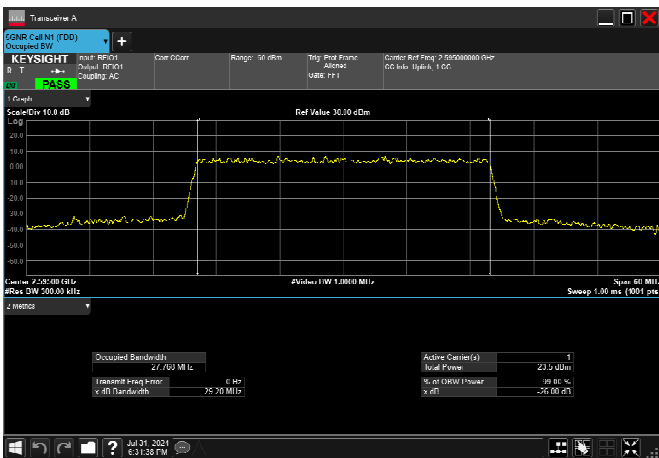

n38_30MHz_30kHz_2595MHz_CP-OFDM 64
QAM_RB78@0 27.768MHz