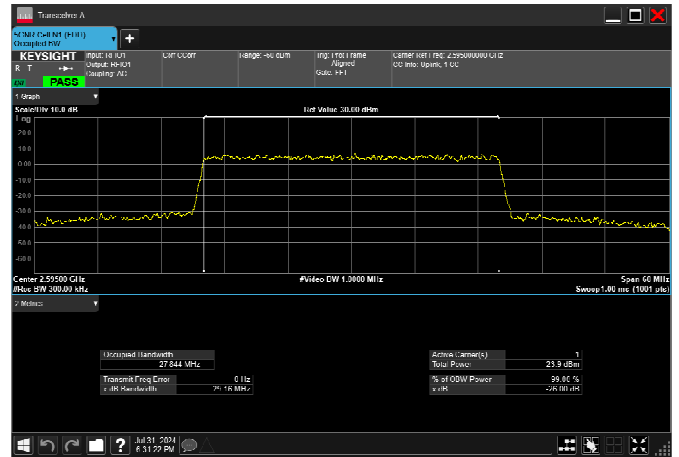

n38_30MHz_30kHz_2595MHz_DFT-s-OFDM 64
QAM_RB75@0 27.637MHz

n38_30MHz_30kHz_2595MHz_DFT-s-OFDM 256
QAM_RB75@0 27.497MHz

n38_30MHz_30kHz_2595MHz_CP-OFDM
QPSK_RB78@0 27.875MHz

n38_30MHz_30kHz_2595MHz_CP-OFDM 16
QAM_RB78@0 27.844MHz