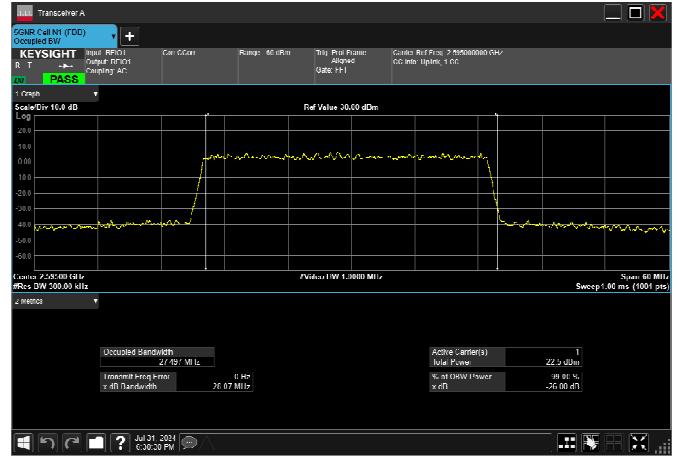

n38_30MHz_30kHz_2595MHz_CP-OFDM 16
QAM_RB78@0 27.844MHz

n38_30MHz_30kHz_2595MHz_DFT-s-OFDM 256
QAM_RB75@0 27.497MHz