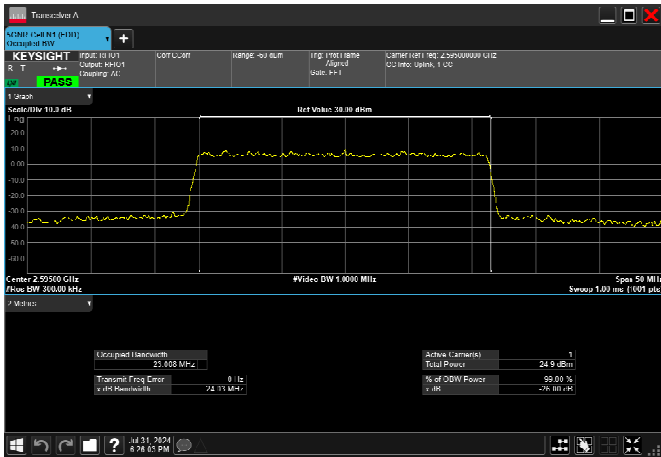

n38_25MHz_30kHz_2595MHz_DFT-s-OFDM 256
QAM_RB64@0 23.024MHz

n38_25MHz_30kHz_2595MHz_DFT-s-OFDM 16
QAM_RB64@0 23.008MHz