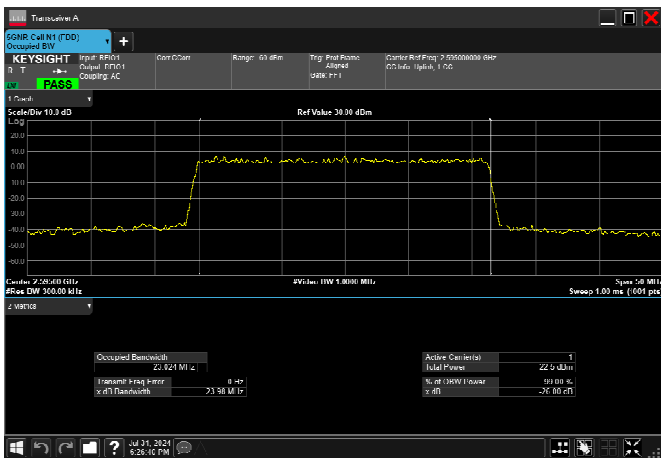

n38_25MHz_30kHz_2595MHz_CP-OFDM 16
QAM_RB65@0 23.203MHz

n38_25MHz_30kHz_2595MHz_DFT-s-OFDM 256
QAM_RB64@0 23.024MHz