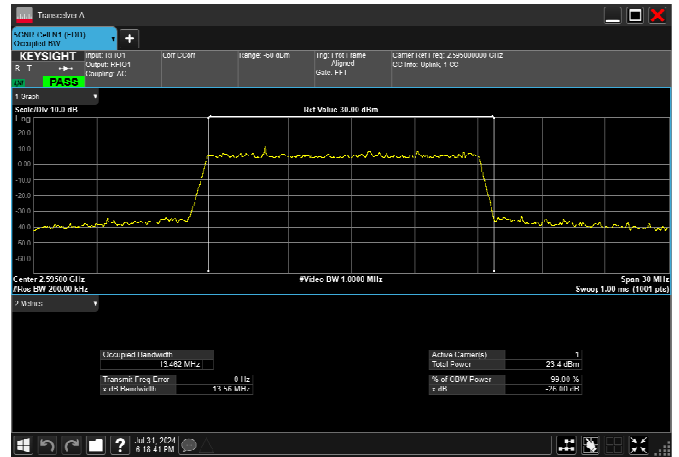

n38_15MHz_30kHz_2595MHz_DFT-s-OFDM 64
QAM_RB36@0 13.462MHz