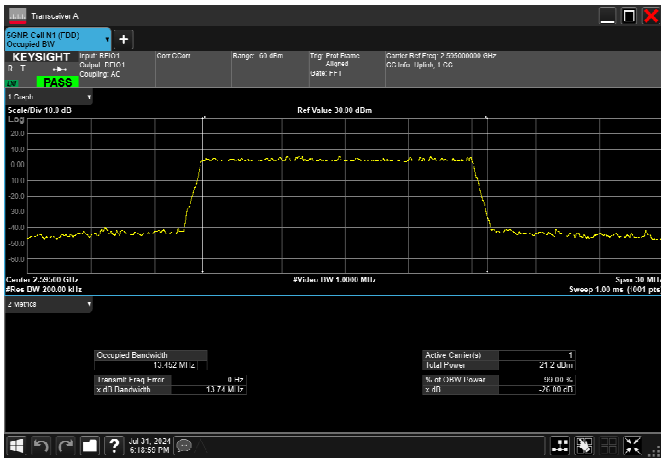

n38_15MHz_30kHz_2595MHz_DFT-s-OFDM 256
QAM_RB36@0 13.452MHz