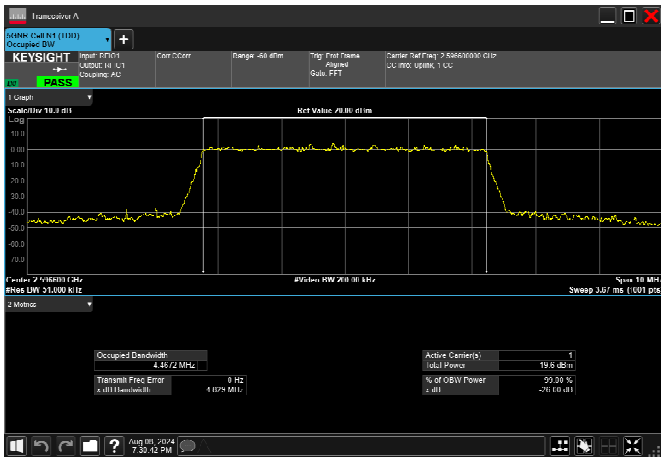

n38_5MHz_15kHz_2595MHz_DFT-s-OFDM 16
QAM_RB25@0 4.467MHz