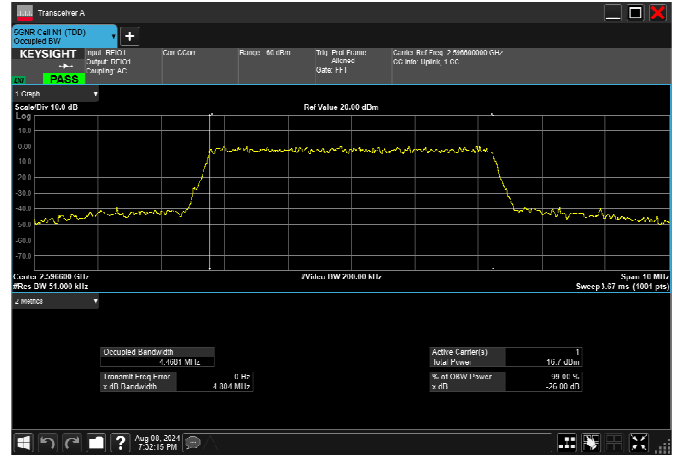

n38_5MHz_15kHz_2595MHz_CP-OFDM 64
QAM_RB25@0 4.468MHz