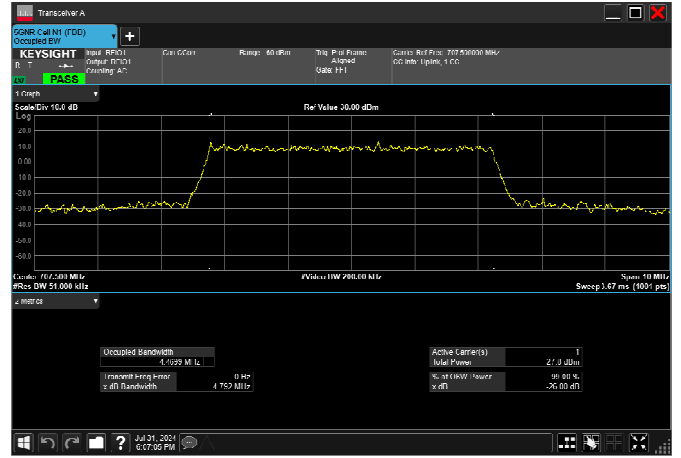

n12_5MHz_15kHz_707.5MHz_CP-OFDM 64
QAM_RB25@0 4.470MHz