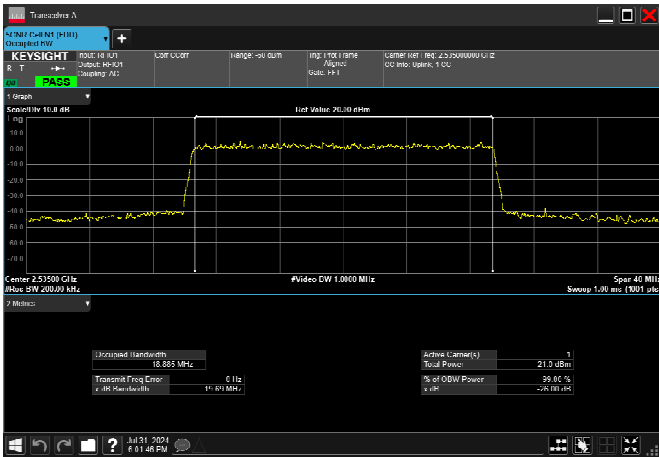

n7_20MHz_15kHz_2535MHz_DFT-s-OFDM 64
QAM_RB100@0 18.647MHz

n7_20MHz_15kHz_2535MHz_DFT-s-OFDM 256
QAM_RB100@0 18.651MHz

n7_20MHz_15kHz_2535MHz_CP-OFDM
QPSK_RB106@0 18.885MHz

n7_20MHz_15kHz_2535MHz_CP-OFDM 16
QAM_RB106@0 18.886MHz