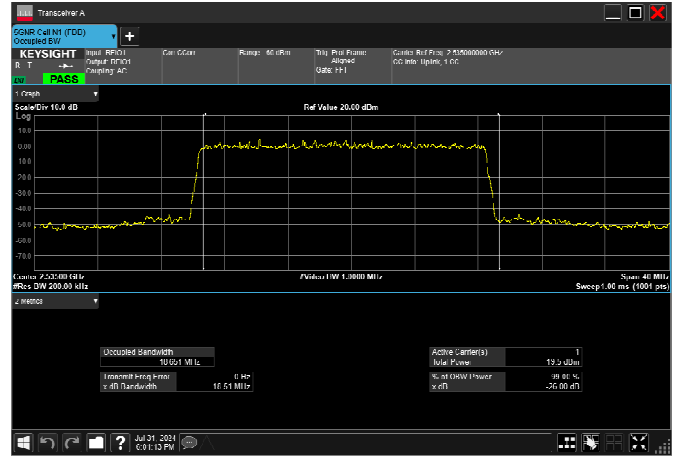

n7_20MHz_15kHz_2535MHz_DFT-s-OFDM 64
QAM_RB100@0 18.647MHz

n7_20MHz_15kHz_2535MHz_DFT-s-OFDM 256
QAM_RB100@0 18.651MHz

n7_20MHz_15kHz_2535MHz_CP-OFDM
QPSK_RB106@0 18.885MHz

n7_20MHz_15kHz_2535MHz_CP-OFDM 16
QAM_RB106@0 18.886MHz