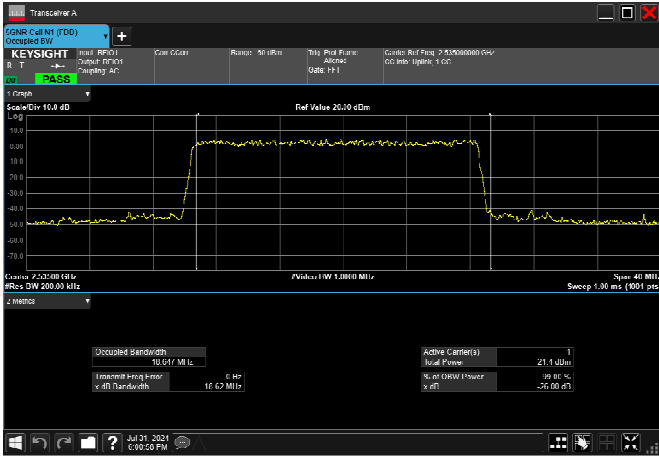

n7_20MHz_15kHz_2535MHz_DFT-s-OFDM 64
QAM_RB100@0 18.647MHz

n7_20MHz_15kHz_2535MHz_DFT-s-OFDM 256
QAM_RB100@0 18.651MHz

n7_20MHz_15kHz_2535MHz_CP-OFDM
QPSK_RB106@0 18.885MHz

n7_20MHz_15kHz_2535MHz_CP-OFDM 16
QAM_RB106@0 18.886MHz