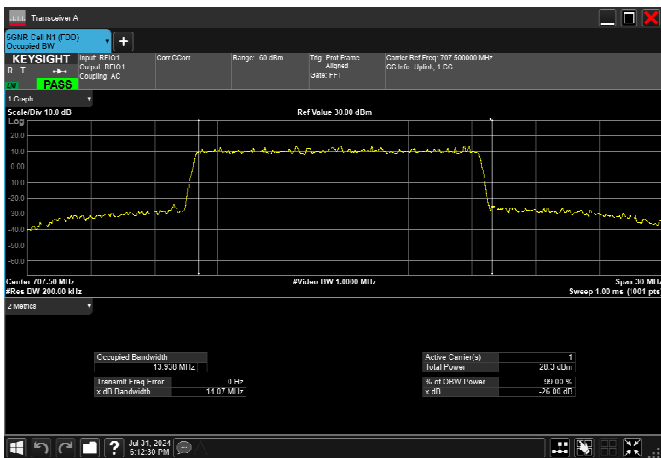

n12_15MHz_15kHz_707.5MHz_DFT-s-OFDM 256
QAM_RB75@0 13.938MHz