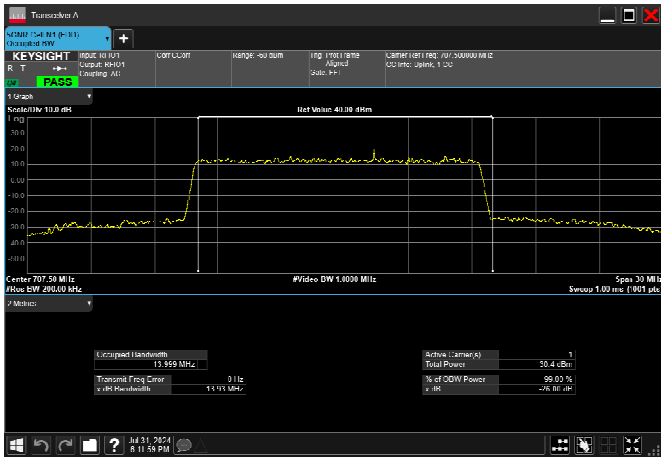

n12_15MHz_15kHz_707.5MHz_DFT-s-OFDM 16
QAM_RB75@0 13.999MHz