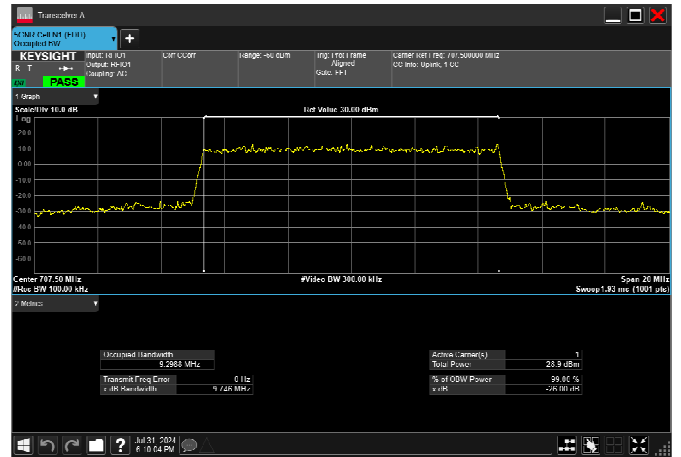

n12_10MHz_15kHz_707.5MHz_CP-OFDM 16
QAM_RB52@0 9.299MHz