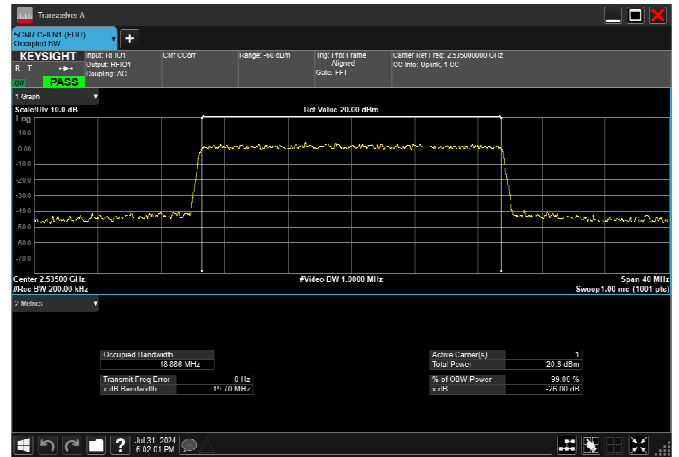

n7_20MHz_15kHz_2535MHz_DFT-s-OFDM 64
QAM_RB100@0 18.647MHz

n7_20MHz_15kHz_2535MHz_DFT-s-OFDM 256
QAM_RB100@0 18.651MHz

n7_20MHz_15kHz_2535MHz_CP-OFDM
QPSK_RB106@0 18.885MHz

n7_20MHz_15kHz_2535MHz_CP-OFDM 16
QAM_RB106@0 18.886MHz