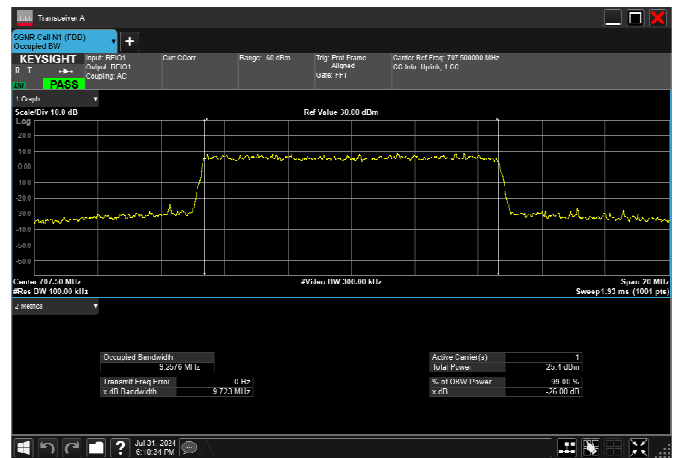

n12_10MHz_15kHz_707.5MHz_CP-OFDM
QPSK_RB52@0 9.259MHz

n12_10MHz_15kHz_707.5MHz_CP-OFDM 16
QAM_RB52@0 9.299MHz

n12_10MHz_15kHz_707.5MHz_CP-OFDM 64
QAM_RB52@0 9.284MHz

n12_10MHz_15kHz_707.5MHz_CP-OFDM 256
QAM_RB52@0 9.258MHz