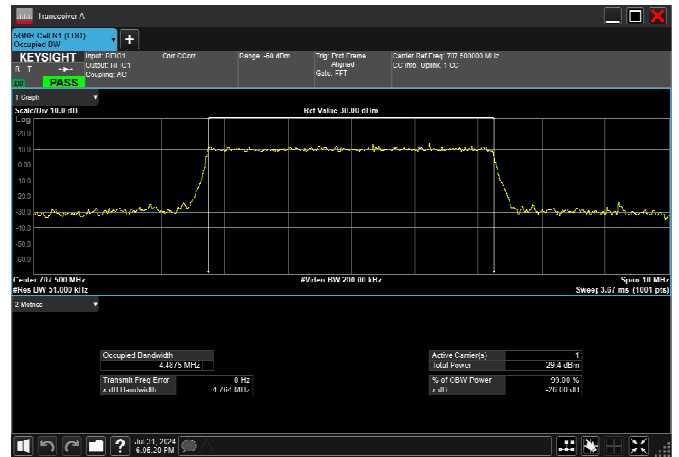

n12_5MHz_15kHz_707.5MHz_DFT-s-OFDM 64
QAM_RB25@0 4.487MHz