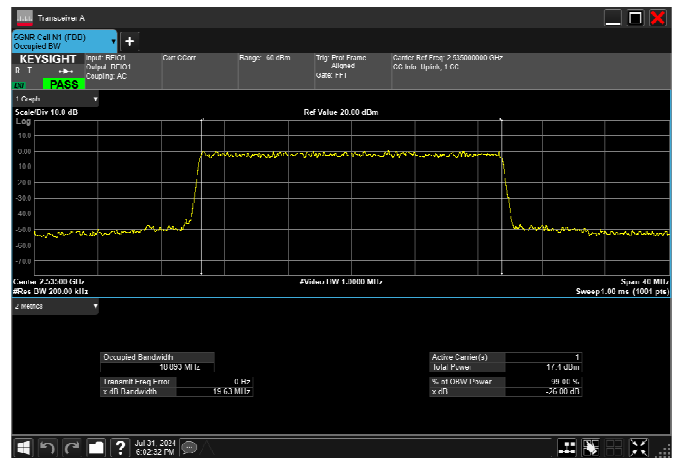

n7_20MHz_15kHz_2535MHz_CP-OFDM 256
QAM_RB106@0 18.893MHz