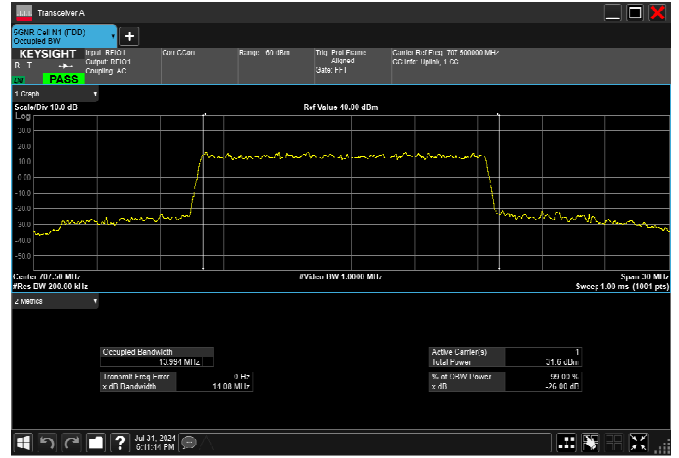

n12_15MHz_15kHz_707.5MHz_DFT-s-OFDM
QPSK_RB75@0 13.994MHz