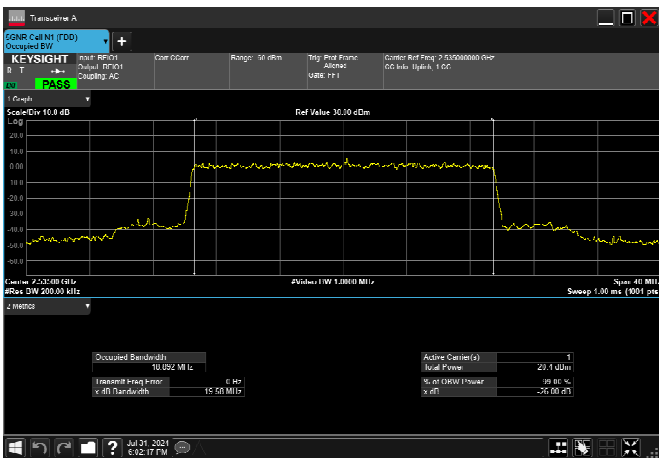

n7_20MHz_15kHz_2535MHz_CP-OFDM 64
QAM_RB106@0 18.892MHz