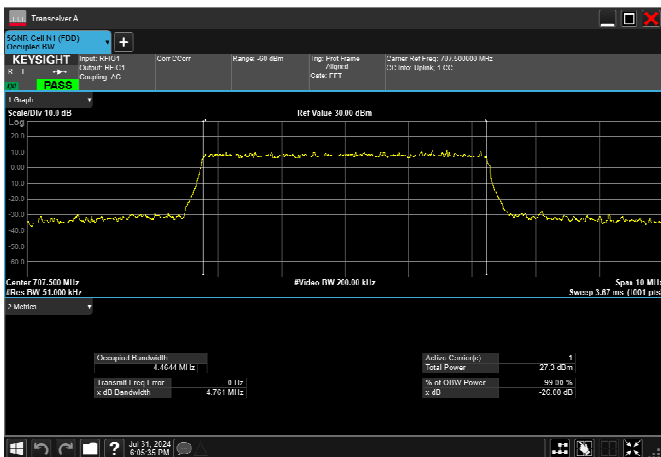

n12_5MHz_15kHz_707.5MHz_DFT-s-OFDM 256
QAM_RB25@0 4.464MHz