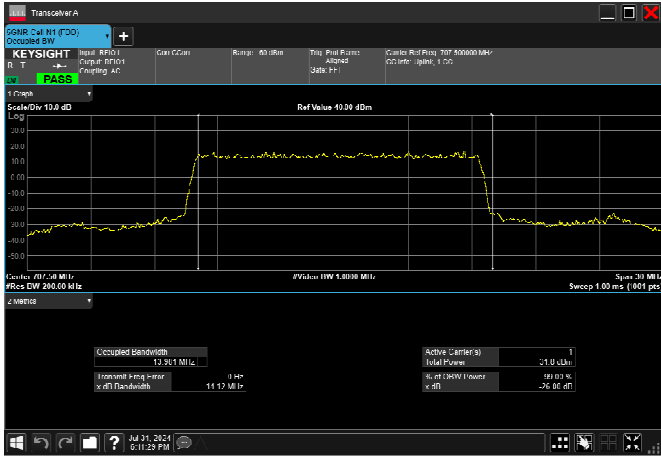

n12_15MHz_15kHz_707.5MHz_DFT-s-OFDM $\pi/2$
BPSK_RB75@0 13.981MHz