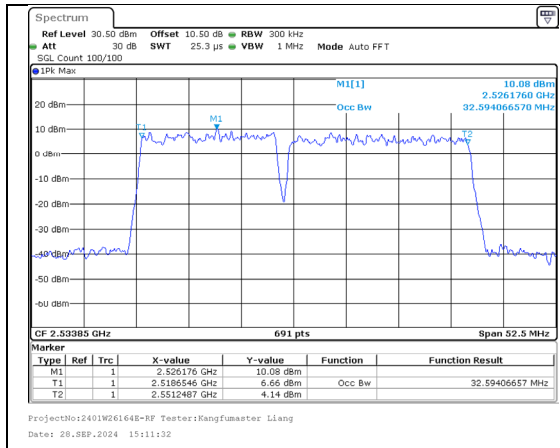

99%OBW
Band 7 15MHz/2525.3/Mid QPSK 75@0
Band 7 20MHz/2542.4/Mid QPSK 100@0

99%OBW
Band 7 15MHz/2525.3/Mid 16QAM 75@0
Band 7 20MHz/2542.4/Mid 16QAM 100@0