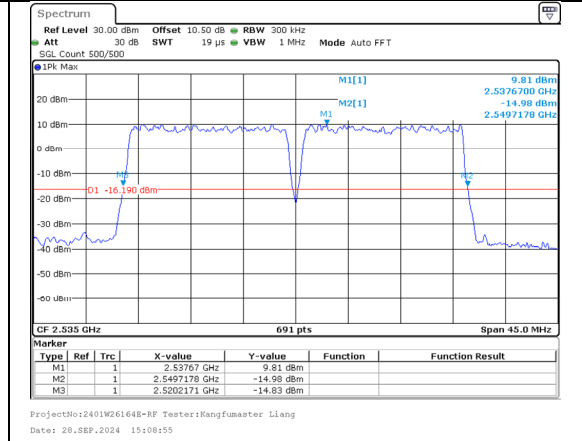

26%OBW
Band 7 15MHz/2527.5/Mid 64QAM 75@0
Band 7 15MHz/2542.5/Mid 64QAM 75@0

26%OBW
Band 7 15MHz/2527.5/Mid 256QAM 75@0
Band 7 15MHz/2542.5/Mid 256QAM 75@0