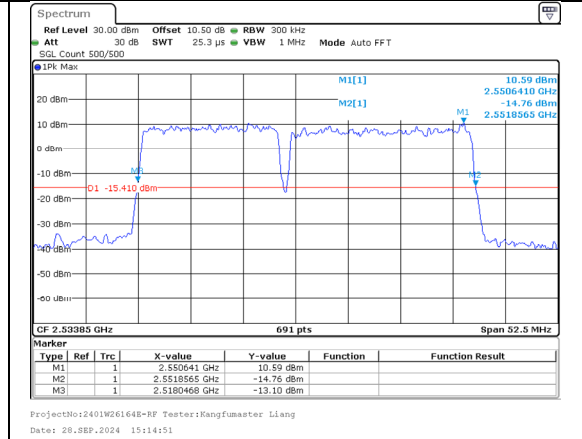

26%OBW
Band 7 15MHz/2525.3/Mid 16QAM 75@0
Band 7 20MHz/2542.4/Mid 16QAM 100@0

26%OBW
Band 7 15MHz/2525.3/Mid 64QAM 75@0
Band 7 20MHz/2542.4/Mid 64QAM 100@0