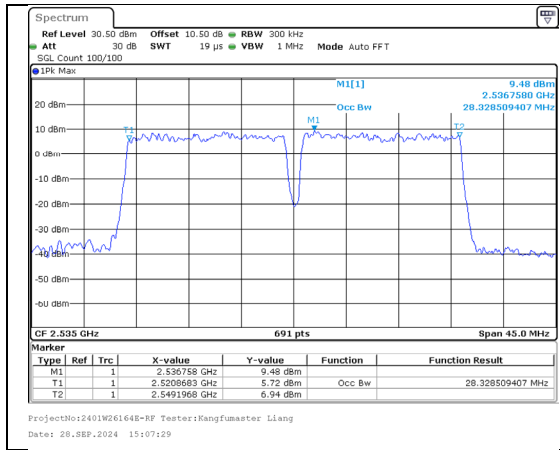

99%OBW
Band 7 15MHz/2527.5/Mid 64QAM 75@0
Band 7 15MHz/2542.5/Mid 64QAM 75@0