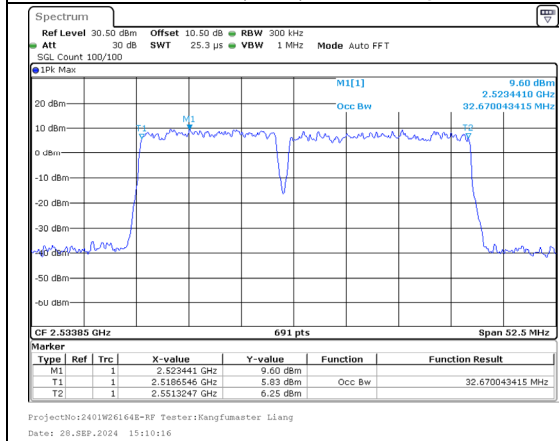

99%OBW
Band 7 15MHz/2527.5/Mid 256QAM 75@0
Band 7 15MHz/2542.5/Mid 256QAM 75@0

99%OBW
Band 7 15MHz/2525.3/Mid QPSK 75@0
Band 7 20MHz/2542.4/Mid QPSK 100@0