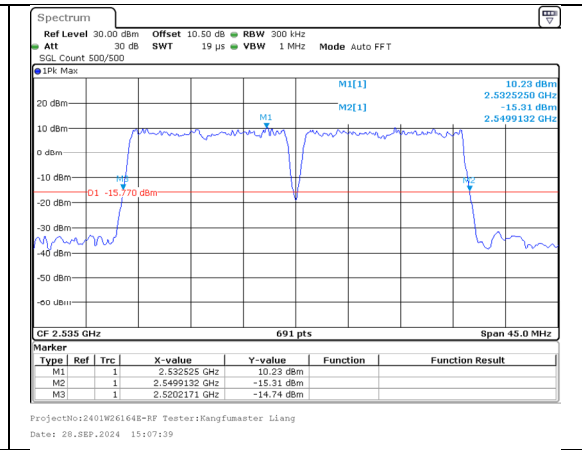

26%OBW
Band 7 15MHz/2527.5/Mid 64QAM 75@0
Band 7 15MHz/2542.5/Mid 64QAM 75@0