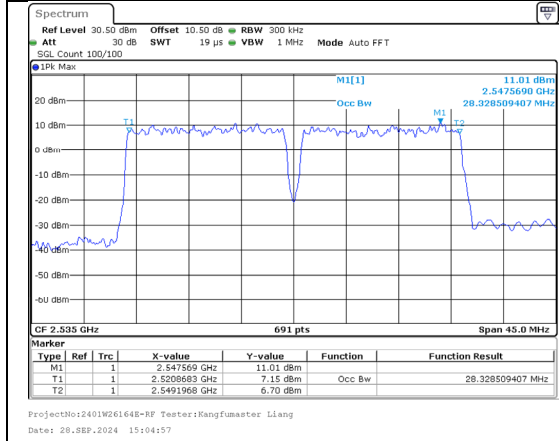

99%OBW
Band 7 15MHz/2527.5/Mid QPSK 75@0
Band 7 15MHz/2542.5/Mid QPSK 75@0

26%OBW
Band 7 15MHz/2527.5/Mid QPSK 75@0
Band 7 15MHz/2542.5/Mid QPSK 75@0