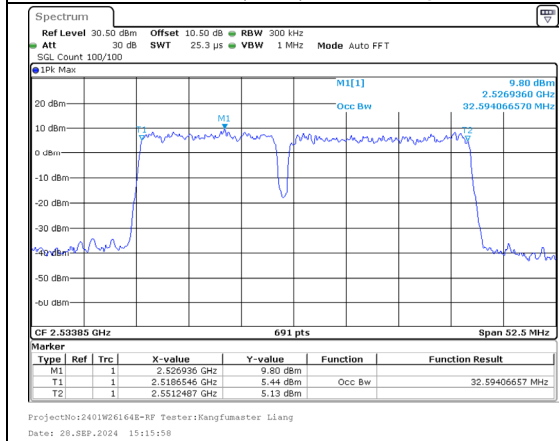

99%OBW
Band 7 15MHz/2525.3/Mid 64QAM 75@0
Band 7 20MHz/2542.4/Mid 64QAM 100@0

99%OBW
Band 7 15MHz/2525.3/Mid 256QAM 75@0
Band 7 20MHz/2542.4/Mid 256QAM 100@0