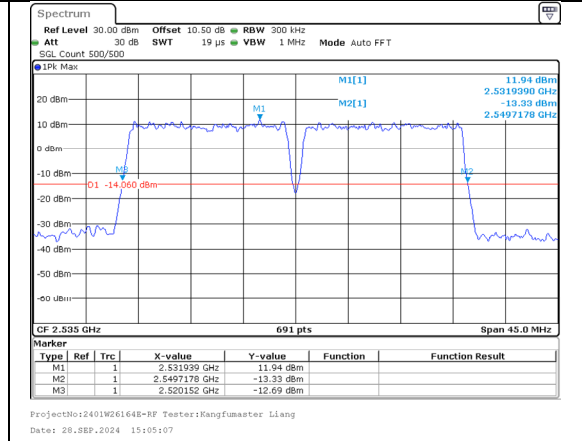

99%OBW
Band 7 15MHz/2527.5/Mid QPSK 75@0
Band 7 15MHz/2542.5/Mid QPSK 75@0

26%OBW
Band 7 15MHz/2527.5/Mid QPSK 75@0
Band 7 15MHz/2542.5/Mid QPSK 75@0