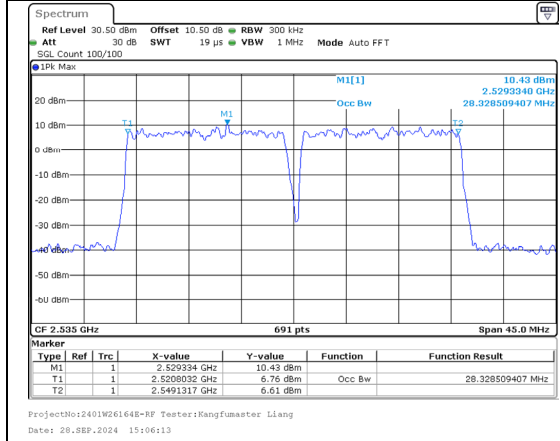

99%OBW
Band 7 15MHz/2527.5/Mid 16QAM 75@0
Band 7 15MHz/2542.5/Mid 16QAM 75@0

26%OBW
Band 7 15MHz/2527.5/Mid 16QAM 75@0
Band 7 15MHz/2542.5/Mid 16QAM 75@0