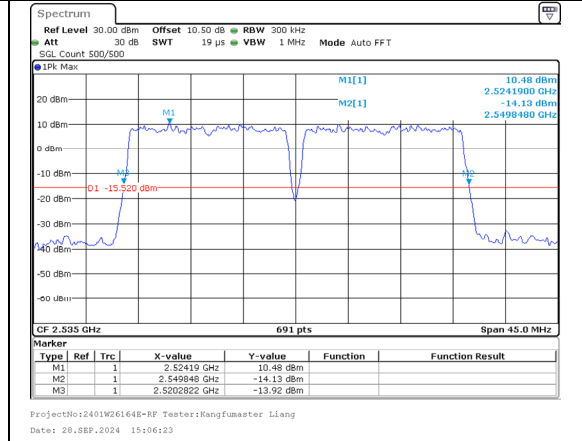

99%OBW
Band 7 15MHz/2527.5/Mid 16QAM 75@0
Band 7 15MHz/2542.5/Mid 16QAM 75@0

26%OBW
Band 7 15MHz/2527.5/Mid 16QAM 75@0
Band 7 15MHz/2542.5/Mid 16QAM 75@0