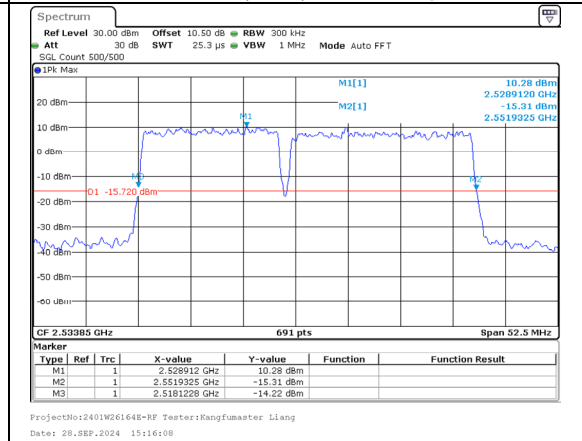

26%OBW
Band 7 15MHz/2525.3/Mid 64QAM 75@0
Band 7 20MHz/2542.4/Mid 64QAM 100@0

26%OBW
Band 7 15MHz/2525.3/Mid 256QAM 75@0
Band 7 20MHz/2542.4/Mid 256QAM 100@0