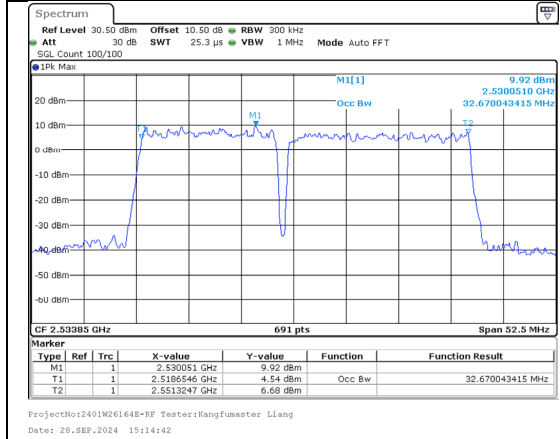

99%OBW
Band 7 15MHz/2525.3/Mid 16QAM 75@0
Band 7 20MHz/2542.4/Mid 16QAM 100@0

99%OBW
Band 7 15MHz/2525.3/Mid 64QAM 75@0
Band 7 20MHz/2542.4/Mid 64QAM 100@0