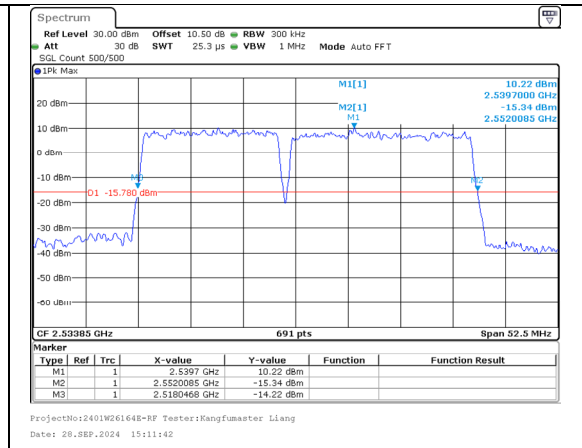

26%OBW
Band 7 20MHz/2542.4/Mid QPSK 100@0

26%OBW
Band 7 15MHz/2525.3/Mid 16QAM 75@0
Band 7 20MHz/2542.4/Mid 16QAM 100@0