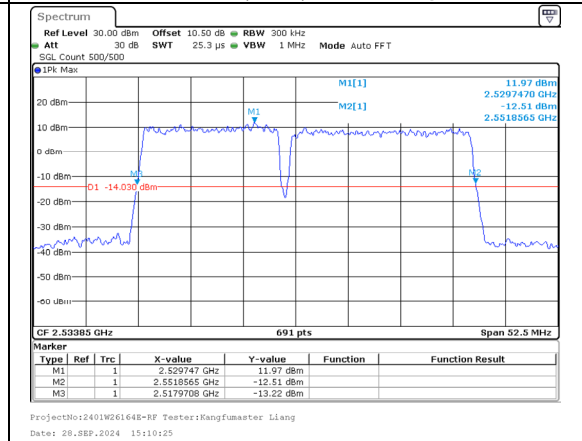

26%OBW
Band 7 15MHz/2527.5/Mid 256QAM 75@0
Band 7 15MHz/2542.5/Mid 256QAM 75@0

26%OBW
Band 7 20MHz/2542.4/Mid QPSK 100@0