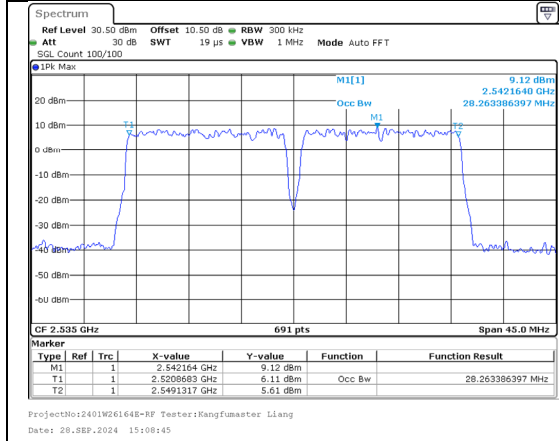

99%OBW
Band 7 15MHz/2527.5/Mid 64QAM 75@0
Band 7 15MHz/2542.5/Mid 64QAM 75@0

99%OBW
Band 7 15MHz/2527.5/Mid 256QAM 75@0
Band 7 15MHz/2542.5/Mid 256QAM 75@0