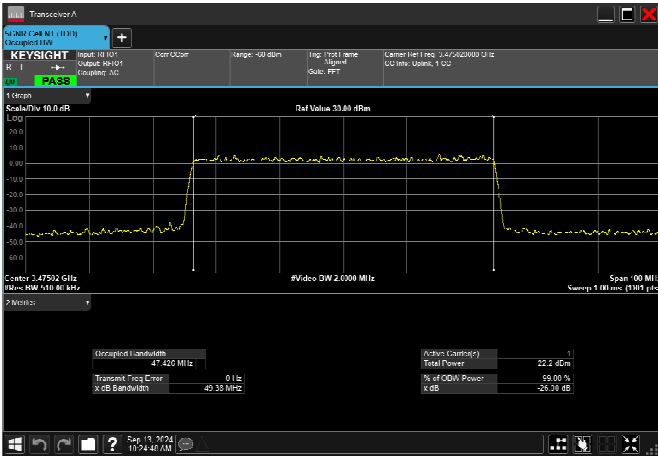

n78_1_50MHz_30kHz_3475MHz_CP-OFDM 256
QAM_RB133@0 47.297MHz

n78_1_50MHz_30kHz_3475MHz_CP-OFDM 16
QAM_RB133@0 47.426MHz