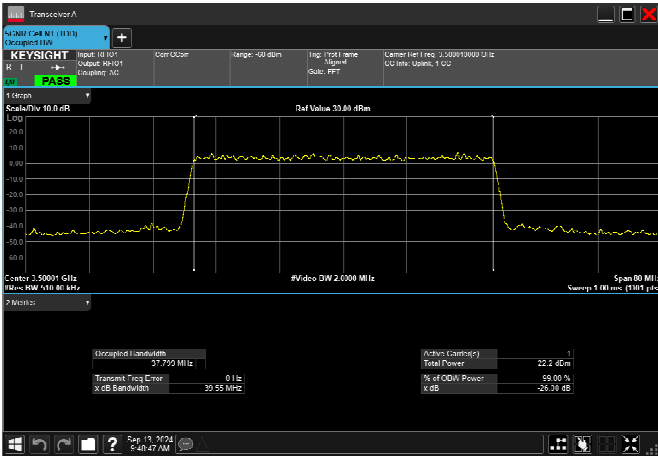

n78_1_40MHz_30kHz_3500MHz_CP-OFDM 256
QAM_RB106@0 37.784MHz

n78_1_40MHz_30kHz_3500MHz_CP-OFDM 16
QAM_RB106@0 37.799MHz