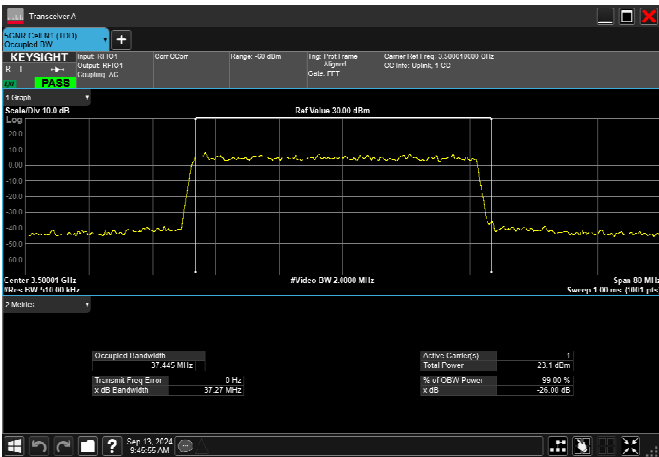

n78_1_40MHz_30kHz_3500MHz_DFT-s-OFDM 256
QAM_RB100@0 37.299MHz

n78_1_40MHz_30kHz_3500MHz_DFT-s-OFDM 16
QAM_RB100@0 37.445MHz