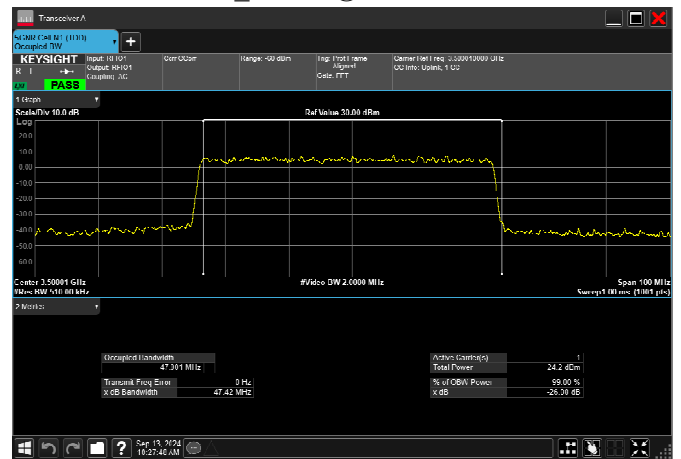

n78_1_50MHz_30kHz_3500MHz_DFT-s-OFDM 16
QAM_RB128@0 47.010MHz

n78_1_50MHz_30kHz_3500MHz_DFT-s-OFDM $\pi/2$
BPSK_RB128@0 47.001MHz