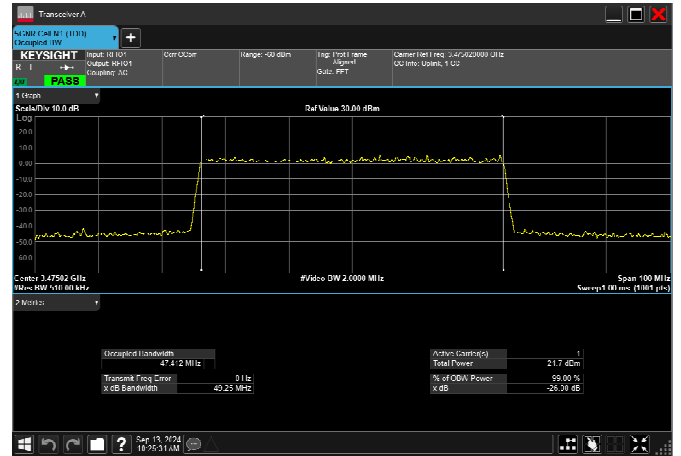

n78_1_50MHz_30kHz_3475MHz_DFT-s-OFDM 256
QAM_RB128@0 46.841MHz

n78_1_50MHz_30kHz_3475MHz_CP-OFDM
QPSK_RB133@0 47.416MHz

n78_1_50MHz_30kHz_3475MHz_CP-OFDM 16
QAM_RB133@0 47.426MHz

n78_1_50MHz_30kHz_3475MHz_CP-OFDM 64
QAM_RB133@0 47.412MHz