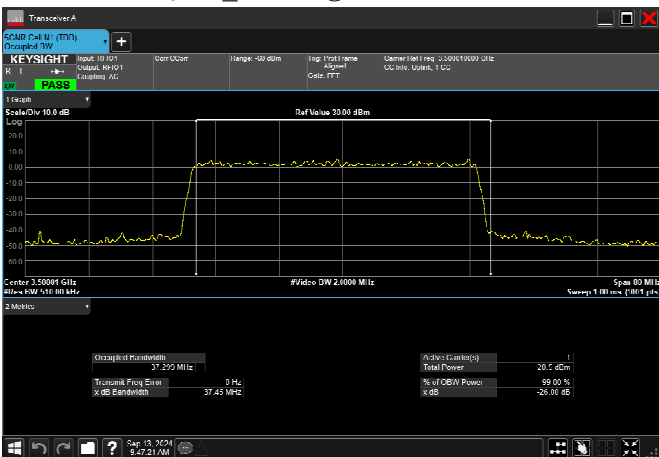

n78_1_40MHz_30kHz_3500MHz_CP-OFDM 16
QAM_RB106@0 37.799MHz

n78_1_40MHz_30kHz_3500MHz_DFT-s-OFDM 256
QAM_RB100@0 37.299MHz