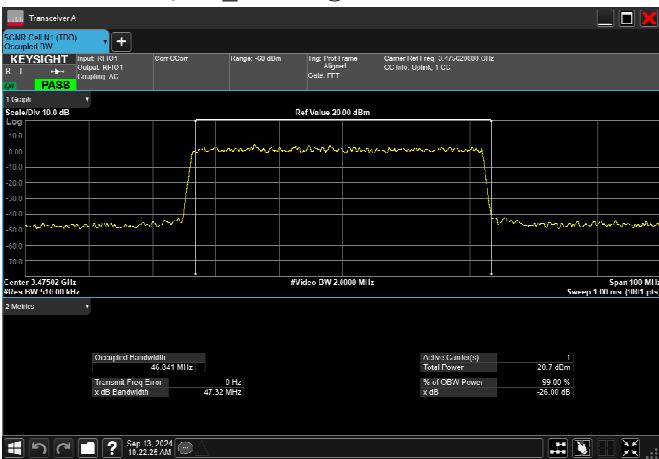

n78_1_50MHz_30kHz_3475MHz_CP-OFDM 16
QAM_RB133@0 47.426MHz

n78_1_50MHz_30kHz_3475MHz_DFT-s-OFDM 256
QAM_RB128@0 46.841MHz