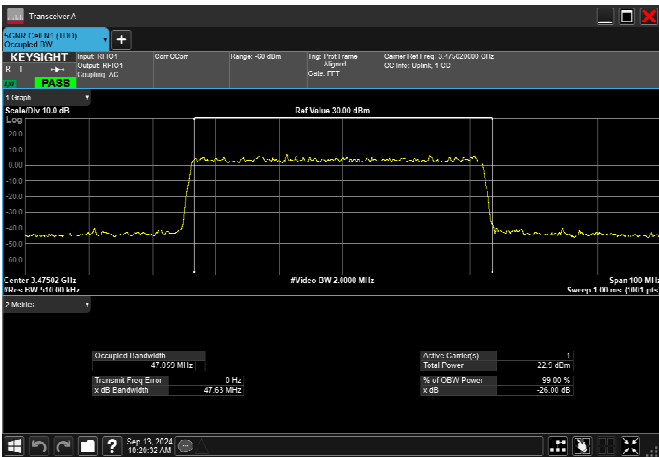

n78_1_50MHz_30kHz_3475MHz_DFT-s-OFDM 256
QAM_RB128@0 46.841MHz

n78_1_50MHz_30kHz_3475MHz_DFT-s-OFDM 16
QAM_RB128@0 47.059MHz