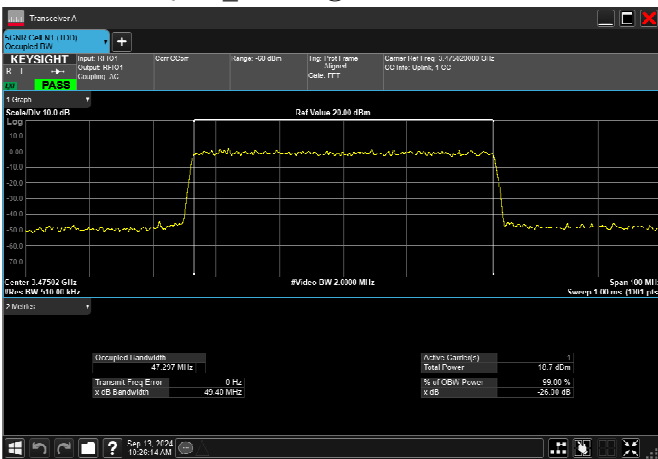

n78_1_50MHz_30kHz_3500MHz_DFT-s-OFDM
QPSK_RB128@0 46.826MHz

n78_1_50MHz_30kHz_3475MHz_CP-OFDM 256
QAM_RB133@0 47.297MHz