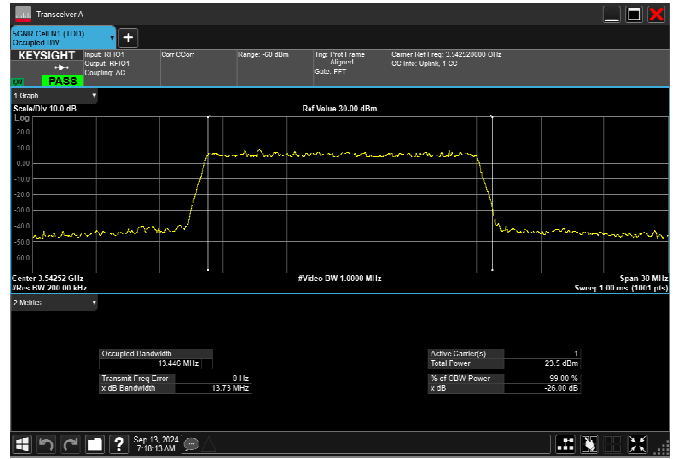

n78_1_15MHz_30kHz_3500MHz_CP-OFDM 64
QAM_RB38@0 13.572MHz

n78_1_15MHz_30kHz_3500MHz_CP-OFDM 256
QAM_RB38@0 13.529MHz

n78_1_15MHz_30kHz_3542.5MHz_DFT-s-OFDM $\pi/2$
BPSK_RB36@0 13.451MHz

n78_1_15MHz_30kHz_3542.5MHz_DFT-s-OFDM
QPSK_RB36@0 13.446MHz