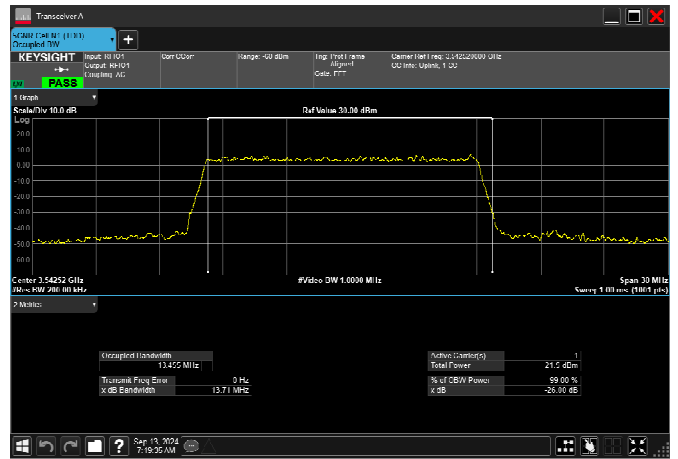

n78_1_15MHz_30kHz_3542.5MHz_CP-OFDM
QPSK_RB38@0 13.579MHz

n78_1_15MHz_30kHz_3542.5MHz_DFT-s-OFDM 64
QAM_RB36@0 13.455MHz