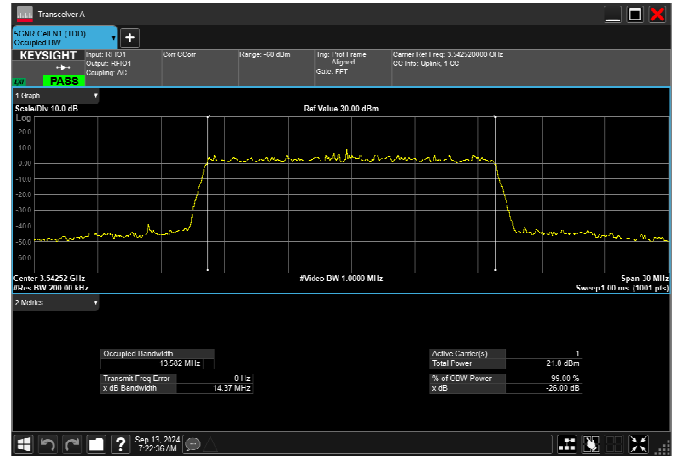

n78_1_20MHz_30kHz_3460MHz_DFT-s-OFDM $\pi/2$
BPSK_RB50@0 18.103MHz

n78_1_15MHz_30kHz_3542.5MHz_CP-OFDM 64
QAM_RB38@0 13.582MHz