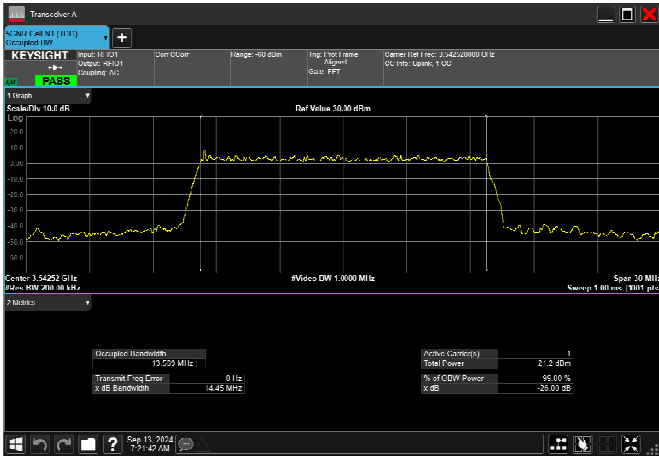

n78_1_15MHz_30kHz_3542.5MHz_CP-OFDM 256
QAM_RB38@0 13.570MHz

n78_1_15MHz_30kHz_3542.5MHz_CP-OFDM 16
QAM_RB38@0 13.569MHz