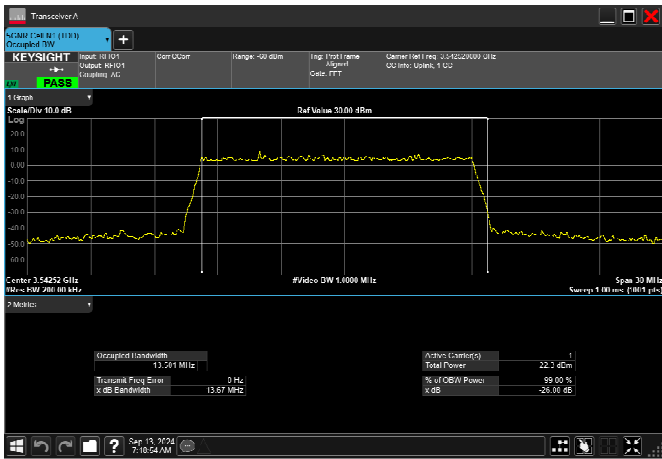

n78_1_15MHz_30kHz_3542.5MHz_DFT-s-OFDM 256
QAM_RB36@0 13.463MHz

n78_1_15MHz_30kHz_3542.5MHz_DFT-s-OFDM 16
QAM_RB36@0 13.501MHz