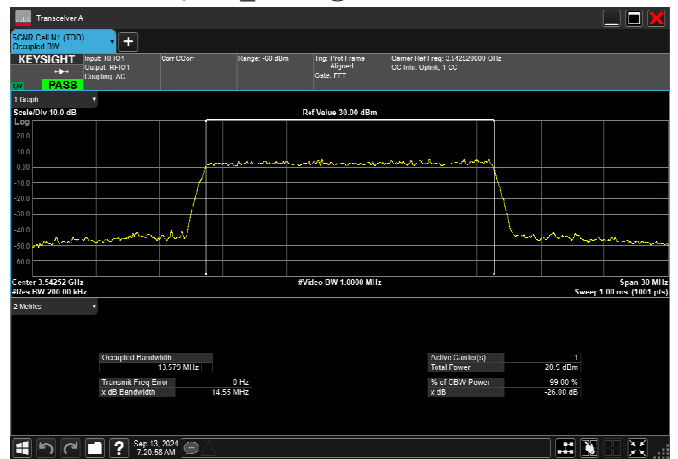

n78_1_15MHz_30kHz_3542.5MHz_DFT-s-OFDM 16
QAM_RB36@0 13.501MHz

n78_1_15MHz_30kHz_3542.5MHz_DFT-s-OFDM 64
QAM_RB36@0 13.455MHz

n78_1_15MHz_30kHz_3542.5MHz_DFT-s-OFDM 256
QAM_RB36@0 13.463MHz

n78_1_15MHz_30kHz_3542.5MHz_CP-OFDM
QPSK_RB38@0 13.579MHz