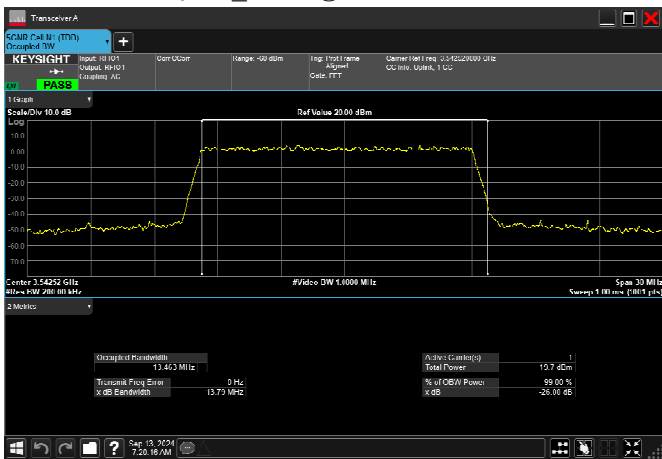

n78_1_15MHz_30kHz_3542.5MHz_CP-OFDM 16
QAM_RB38@0 13.569MHz

n78_1_15MHz_30kHz_3542.5MHz_DFT-s-OFDM 256
QAM_RB36@0 13.463MHz