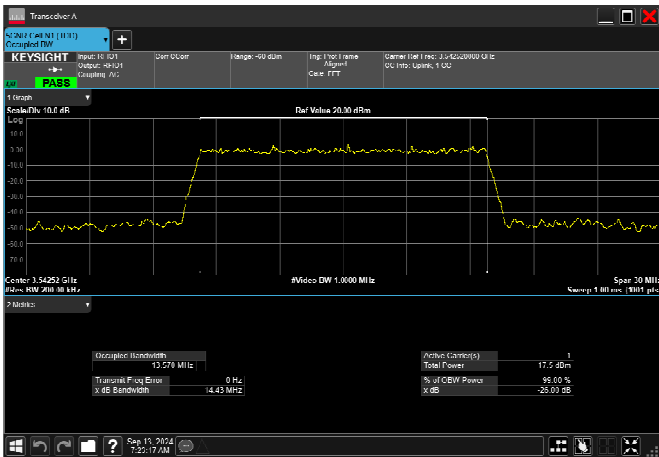

n78_1_20MHz_30kHz_3460MHz_DFT-s-OFDM
QPSK_RB50@0 18.036MHz

n78_1_15MHz_30kHz_3542.5MHz_CP-OFDM 256
QAM_RB38@0 13.570MHz