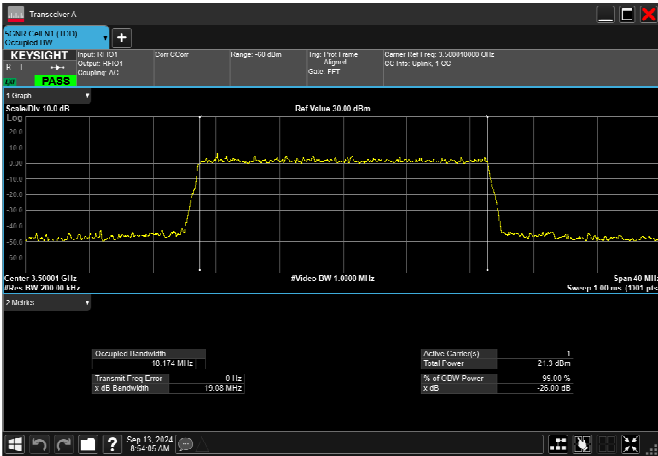

n78_1_20MHz_30kHz_3500MHz_CP-OFDM 256
QAM_RB51@0 18.193MHz

n78_1_20MHz_30kHz_3500MHz_CP-OFDM 16
QAM_RB51@0 18.174MHz