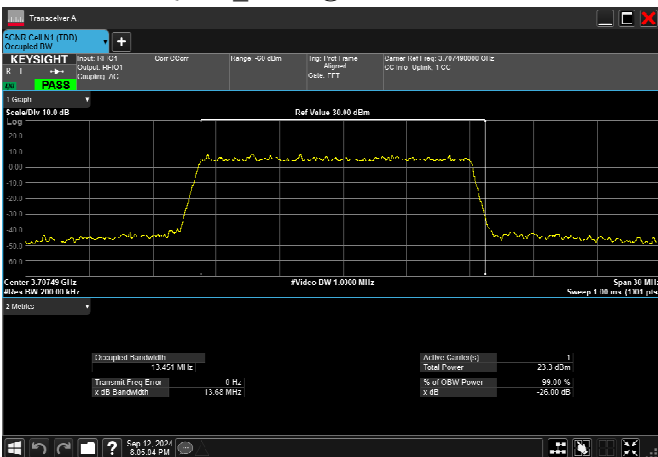

n77_3_15MHz_30kHz_3707.5MHz_DFT-s-OFDM 64
QAM_RB36@0 13.446MHz