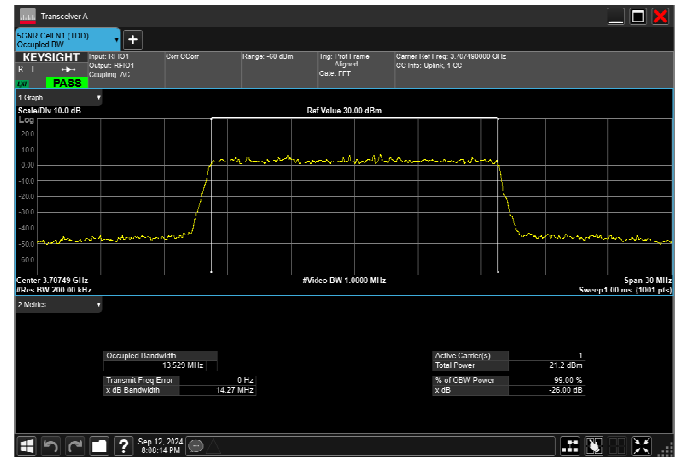

n77_3_15MHz_30kHz_3707.5MHz_CP-OFDM 256
QAM_RB38@0 13.529MHz