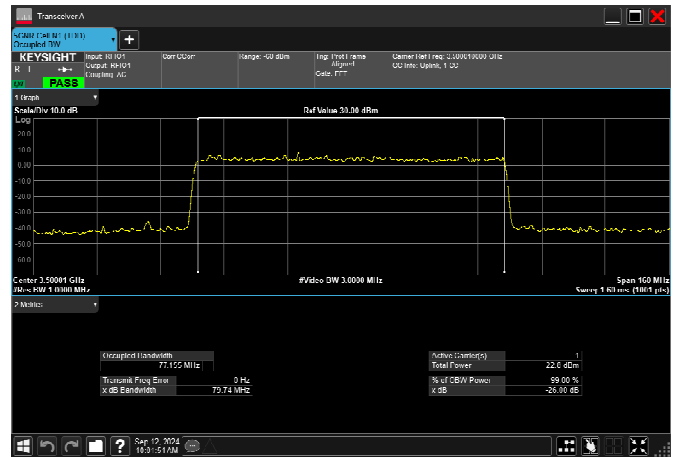

n77_1_80MHz_30kHz_3500MHz_CP-OFDM
QPSK_RB217@0 77.268MHz

n77_1_80MHz_30kHz_3500MHz_DFT-s-OFDM 64
QAM_RB216@0 77.155MHz