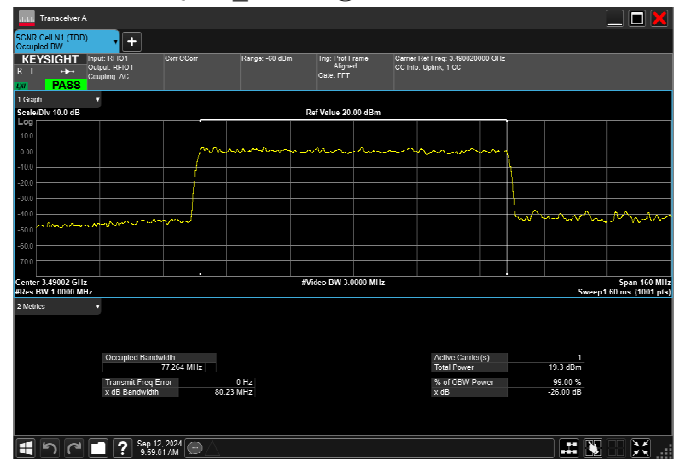

n77_1_80MHz_30kHz_3500MHz_DFT-s-OFDM
QPSK_RB216@0 76.878MHz

n77_1_80MHz_30kHz_3490MHz_CP-OFDM 256
QAM_RB217@0 77.264MHz