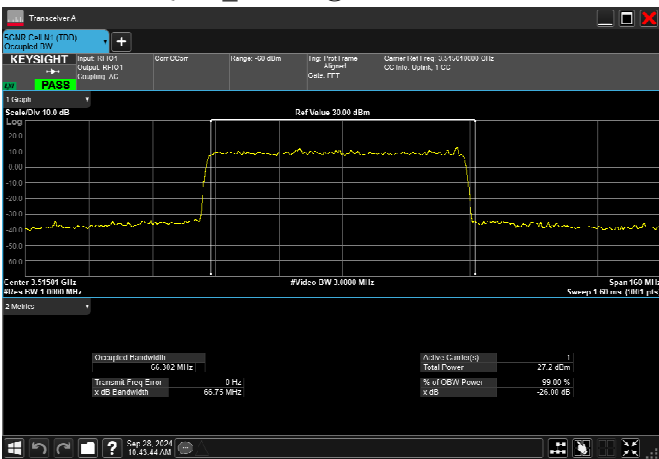

n77_1_70MHz_30kHz_3515MHz_CP-OFDM 16
QAM_RB189@0 67.313MHz

n77_1_70MHz_30kHz_3515MHz_DFT-s-OFDM 256
QAM_RB180@0 66.302MHz