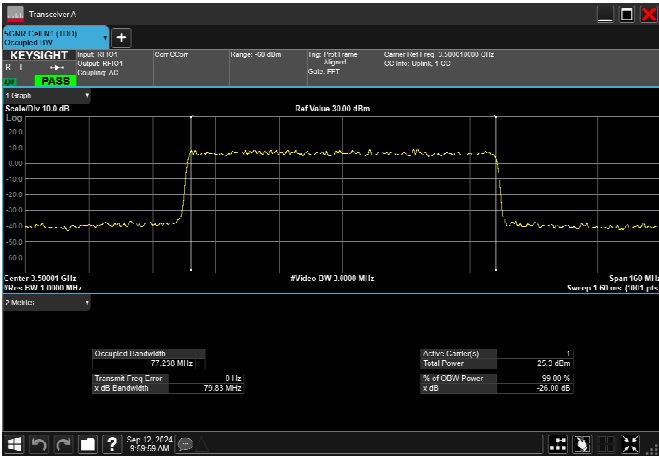

n77_1_80MHz_30kHz_3500MHz_DFT-s-OFDM 16
QAM_RB216@0 76.939MHz

n77_1_80MHz_30kHz_3500MHz_DFT-s-OFDM $\pi/2$
BPSK_RB216@0 77.238MHz