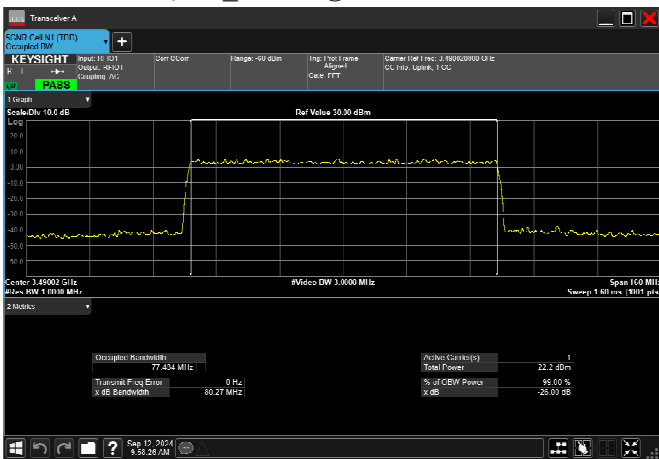

n77_1_80MHz_30kHz_3500MHz_DFT-s-OFDM $\pi/2$
BPSK_RB216@0 77.238MHz

n77_1_80MHz_30kHz_3490MHz_CP-OFDM 64
QAM_RB217@0 77.484MHz