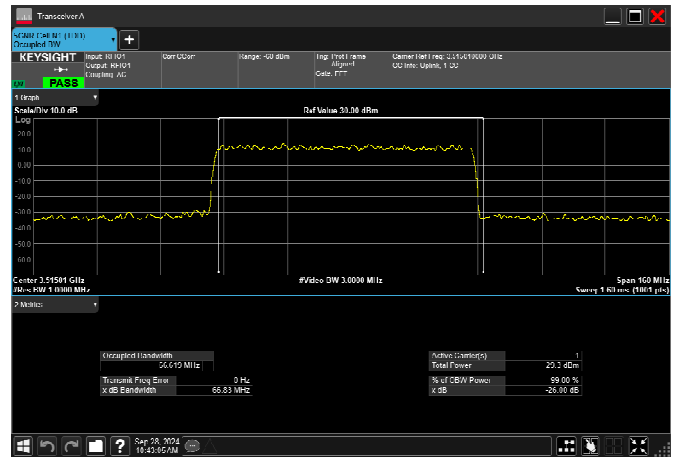

n77_1_70MHz_30kHz_3515MHz_CP-OFDM
QPSK_RB189@0 67.317MHz

n77_1_70MHz_30kHz_3515MHz_DFT-s-OFDM 64
QAM_RB180@0 66.619MHz