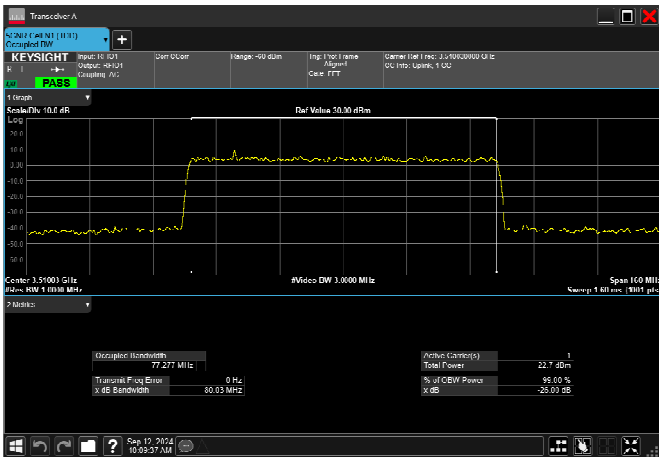

n77_1_80MHz_30kHz_3510MHz_CP-OFDM 64
QAM_RB217@0 77.456MHz

n77_1_80MHz_30kHz_3510MHz_CP-OFDM
QPSK_RB217@0 77.277MHz