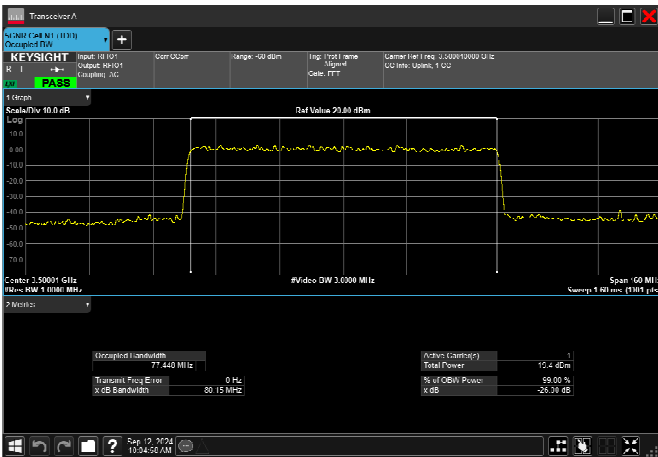

n77_1_80MHz_30kHz_3510MHz_DFT-s-OFDM
QPSK_RB216@0 77.128MHz

n77_1_80MHz_30kHz_3500MHz_CP-OFDM 256
QAM_RB217@0 77.448MHz