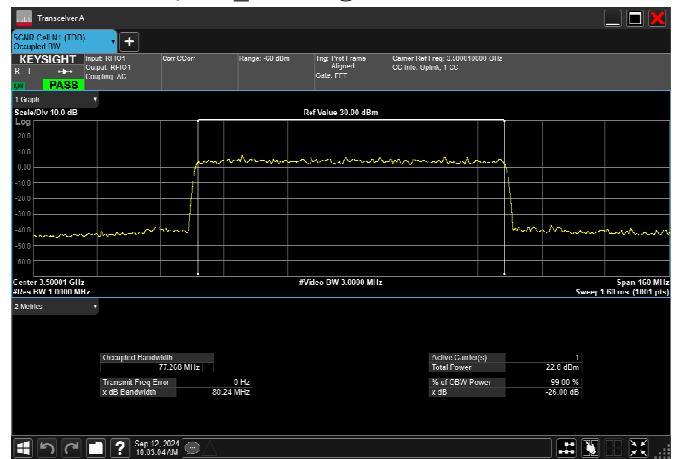

n77_1_80MHz_30kHz_3500MHz_CP-OFDM 64
QAM_RB217@0 77.515MHz

n77_1_80MHz_30kHz_3500MHz_CP-OFDM
QPSK_RB217@0 77.268MHz