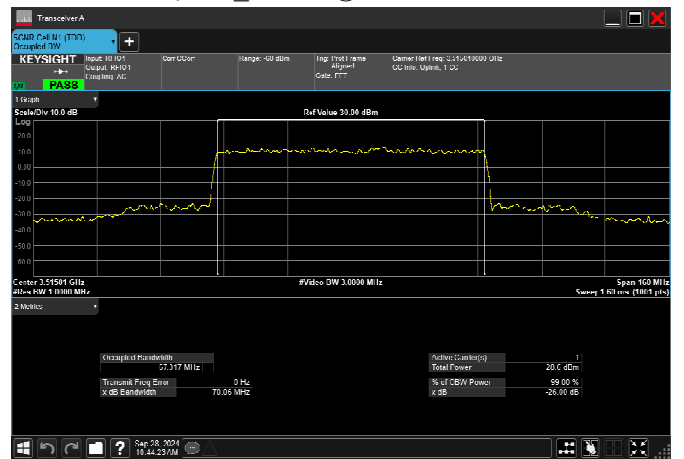

n77_1_70MHz_30kHz_3515MHz_CP-OFDM 64
QAM_RB189@0 67.264MHz

n77_1_70MHz_30kHz_3515MHz_CP-OFDM
QPSK_RB189@0 67.317MHz