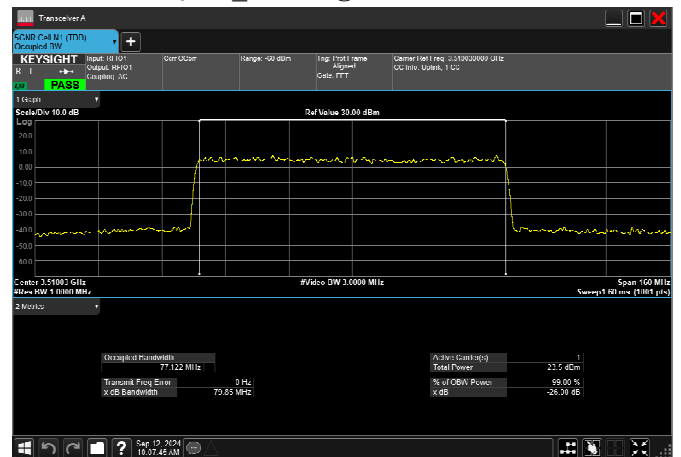

n77_1_80MHz_30kHz_3510MHz_DFT-s-OFDM 256
QAM_RB216@0 76.917MHz

n77_1_80MHz_30kHz_3510MHz_DFT-s-OFDM 16
QAM_RB216@0 77.122MHz