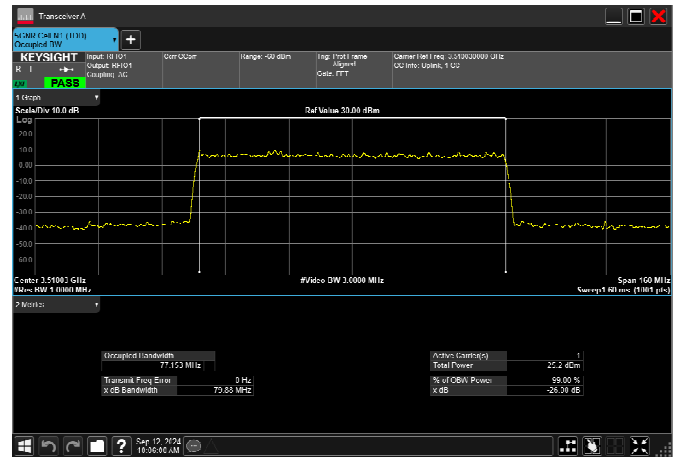

n77_1_80MHz_30kHz_3510MHz_DFT-s-OFDM 16
QAM_RB216@0 77.122MHz

n77_1_80MHz_30kHz_3510MHz_DFT-s-OFDM $\pi/2$
BPSK_RB216@0 77.153MHz