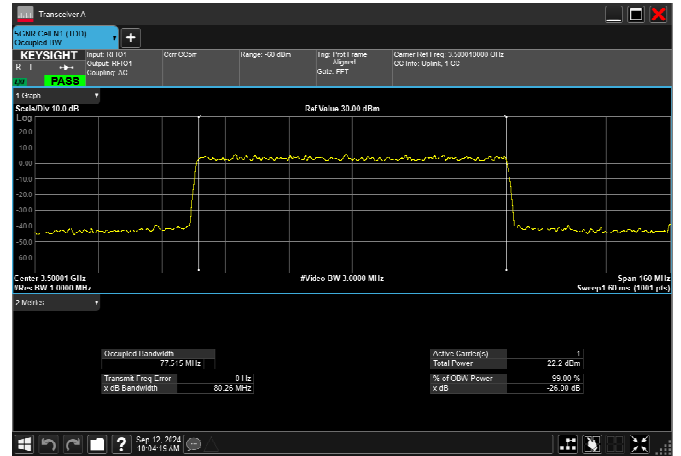

n77_1_80MHz_30kHz_3510MHz_DFT-s-OFDM $\pi/2$
BPSK_RB216@0 77.153MHz

n77_1_80MHz_30kHz_3500MHz_CP-OFDM 64
QAM_RB217@0 77.515MHz