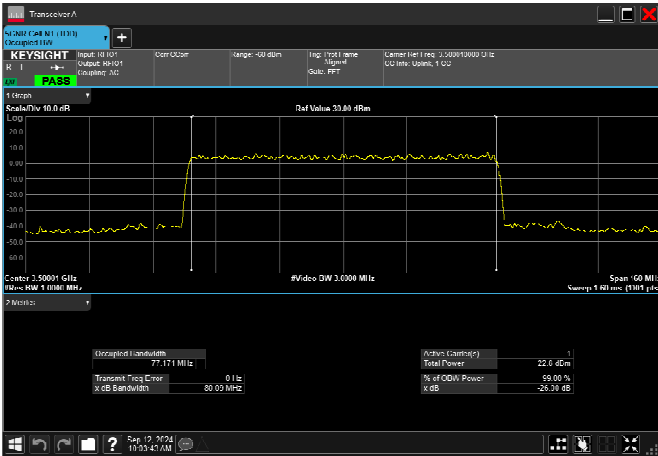

n77_1_80MHz_30kHz_3500MHz_CP-OFDM 256
QAM_RB217@0 77.448MHz

n77_1_80MHz_30kHz_3500MHz_CP-OFDM 16
QAM_RB217@0 77.171MHz