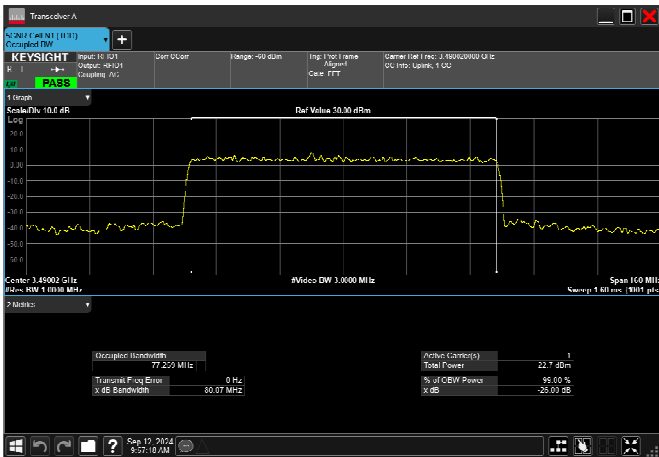

n77_1_80MHz_30kHz_3490MHz_CP-OFDM 64
QAM_RB217@0 77.484MHz

n77_1_80MHz_30kHz_3490MHz_CP-OFDM
QPSK_RB217@0 77.269MHz