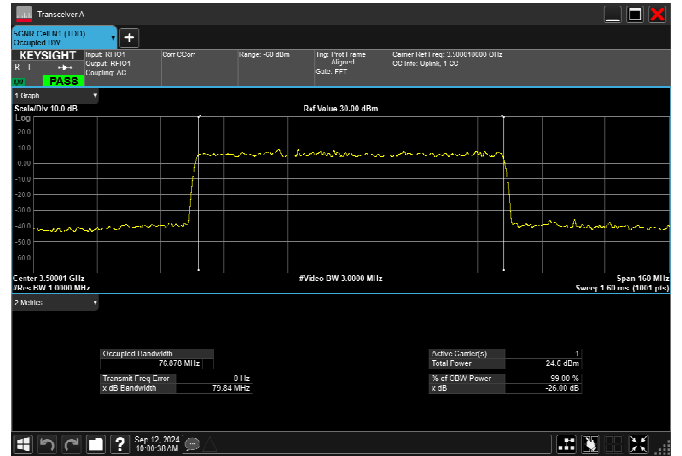

n77_1_80MHz_30kHz_3500MHz_DFT-s-OFDM 64
QAM_RB216@0 77.155MHz

n77_1_80MHz_30kHz_3500MHz_DFT-s-OFDM
QPSK_RB216@0 76.878MHz