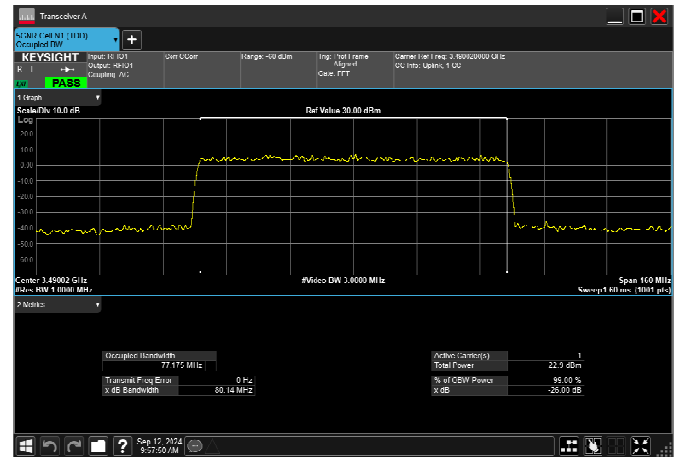

n77_1_80MHz_30kHz_3490MHz_CP-OFDM 256
QAM_RB217@0 77.264MHz

n77_1_80MHz_30kHz_3490MHz_CP-OFDM 16
QAM_RB217@0 77.175MHz