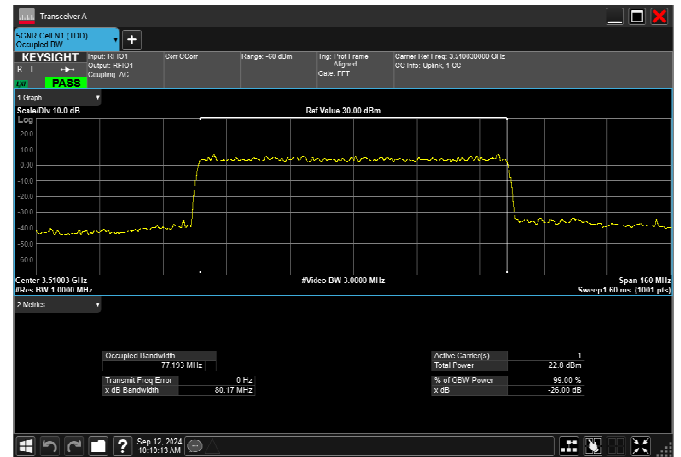

n77_1_80MHz_30kHz_3510MHz_CP-OFDM 256
QAM_RB217@0 77.259MHz

n77_1_80MHz_30kHz_3510MHz_CP-OFDM 16
QAM_RB217@0 77.193MHz