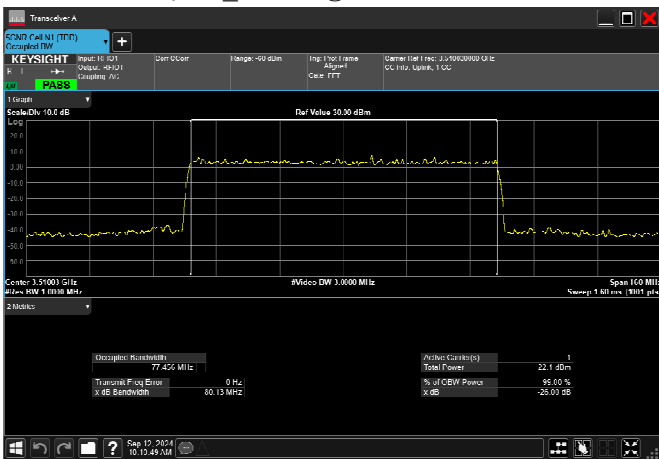

n77_1_80MHz_30kHz_3510MHz_CP-OFDM 64
QAM_RB217@0 77.456MHz