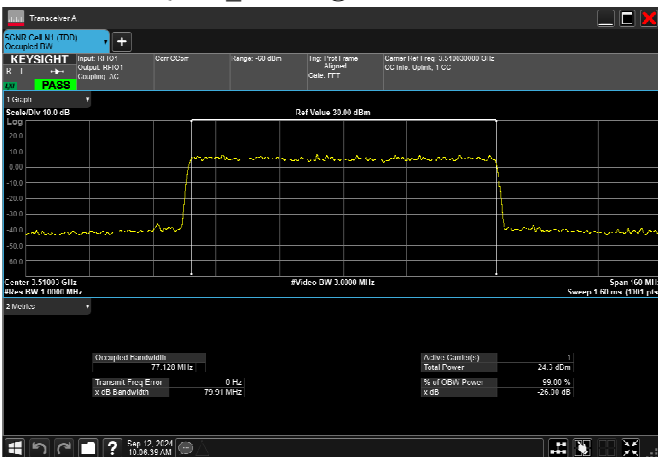

n77_1_80MHz_30kHz_3510MHz_DFT-s-OFDM 64
QAM_RB216@0 76.954MHz

n77_1_80MHz_30kHz_3510MHz_DFT-s-OFDM
QPSK_RB216@0 77.128MHz