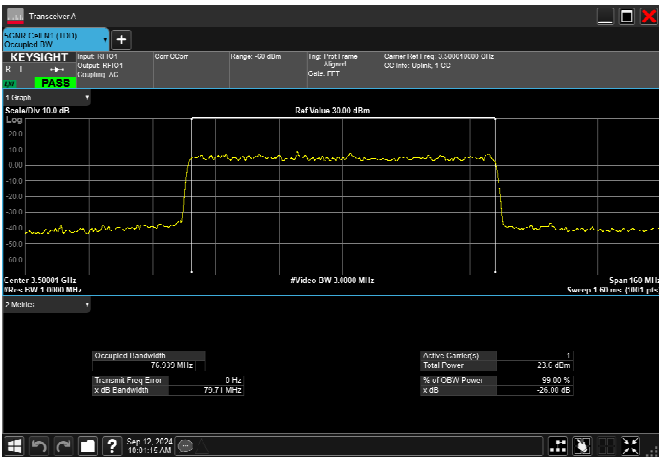

n77_1_80MHz_30kHz_3500MHz_DFT-s-OFDM 256
QAM_RB216@0 76.843MHz

n77_1_80MHz_30kHz_3500MHz_DFT-s-OFDM 16
QAM_RB216@0 76.939MHz