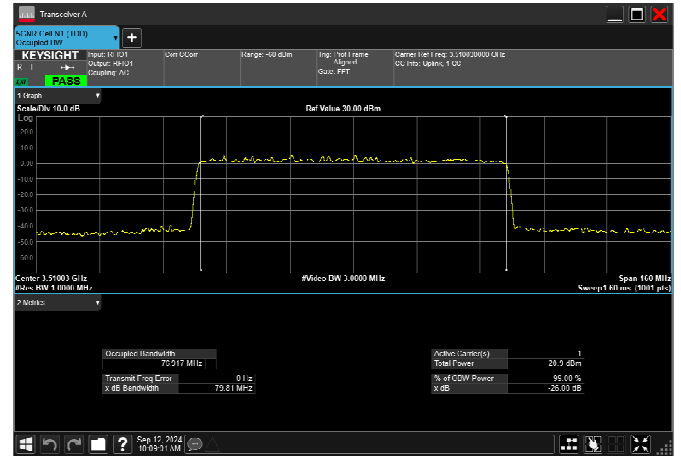

n77_1_80MHz_30kHz_3510MHz_CP-OFDM 16
QAM_RB217@0 77.193MHz

n77_1_80MHz_30kHz_3510MHz_DFT-s-OFDM 256
QAM_RB216@0 76.917MHz