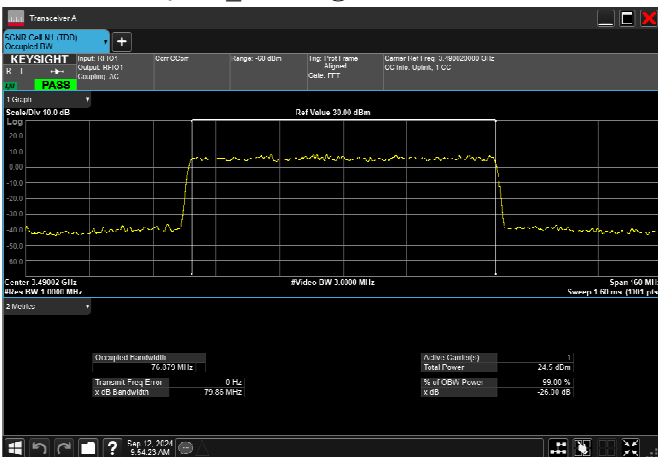

n77_1_80MHz_30kHz_3490MHz_DFT-s-OFDM 64
QAM_RB216@0 76.954MHz

n77_1_80MHz_30kHz_3490MHz_DFT-s-OFDM
QPSK_RB216@0 76.879MHz