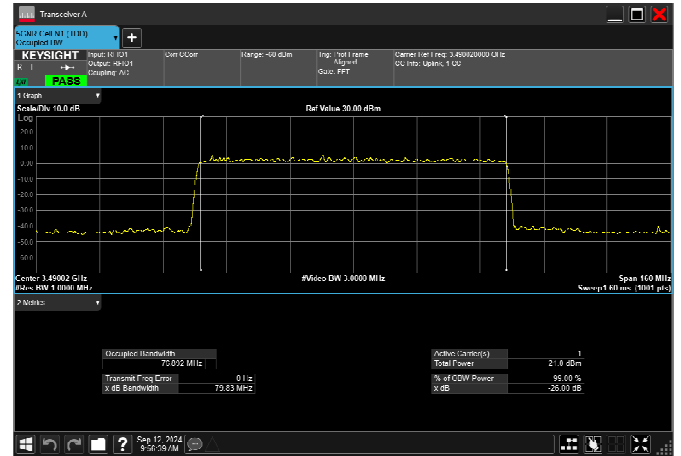

n77_1_80MHz_30kHz_3490MHz_CP-OFDM 16
QAM_RB217@0 77.175MHz

n77_1_80MHz_30kHz_3490MHz_DFT-s-OFDM 256
QAM_RB216@0 76.892MHz