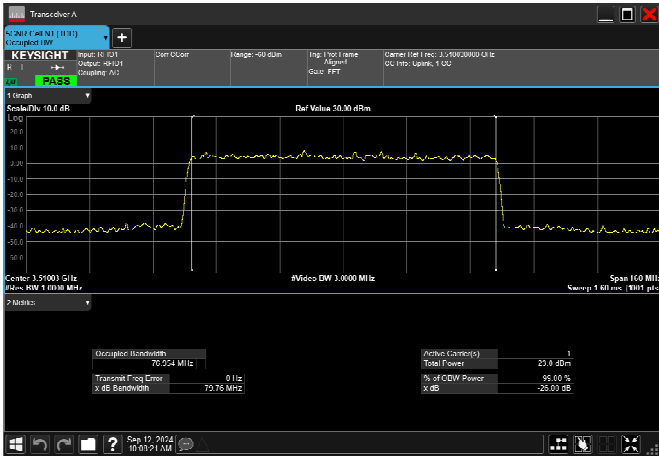

n77_1_80MHz_30kHz_3510MHz_CP-OFDM
QPSK_RB217@0 77.277MHz

n77_1_80MHz_30kHz_3510MHz_DFT-s-OFDM 64
QAM_RB216@0 76.954MHz