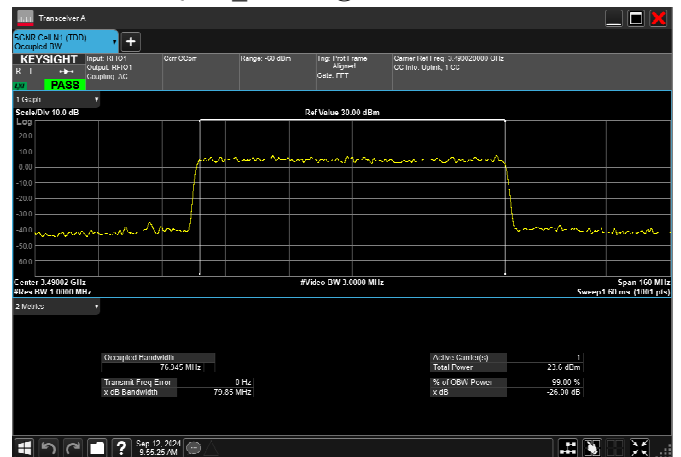

n77_1_80MHz_30kHz_3490MHz_DFT-s-OFDM 256
QAM_RB216@0 76.892MHz

n77_1_80MHz_30kHz_3490MHz_DFT-s-OFDM 16
QAM_RB216@0 76.945MHz