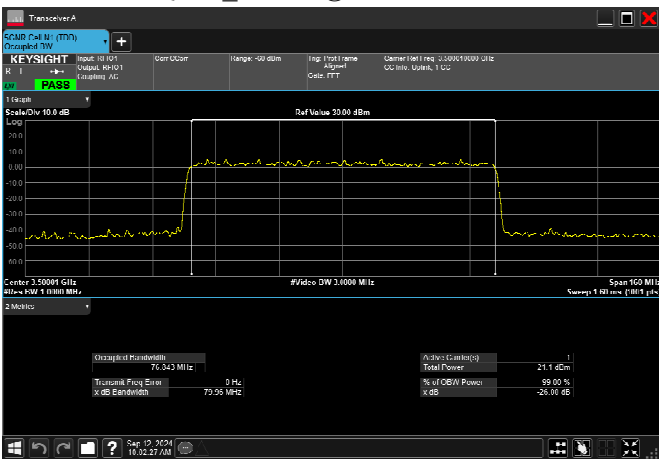

n77_1_80MHz_30kHz_3500MHz_CP-OFDM 16
QAM_RB217@0 77.171MHz

n77_1_80MHz_30kHz_3500MHz_DFT-s-OFDM 256
QAM_RB216@0 76.843MHz