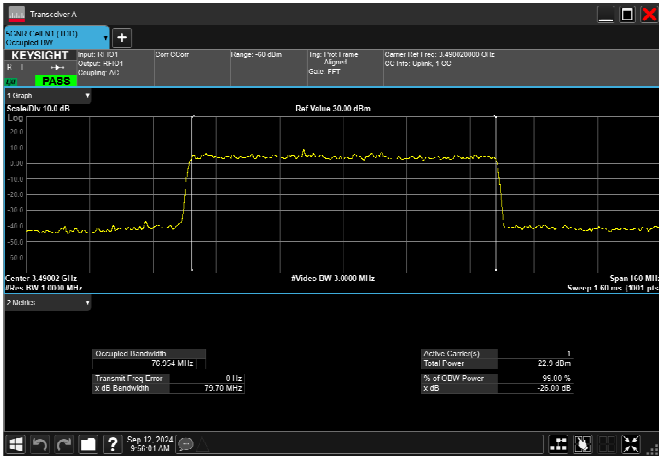

n77_1_80MHz_30kHz_3490MHz_CP-OFDM
QPSK_RB217@0 77.269MHz

n77_1_80MHz_30kHz_3490MHz_DFT-s-OFDM 64
QAM_RB216@0 76.954MHz