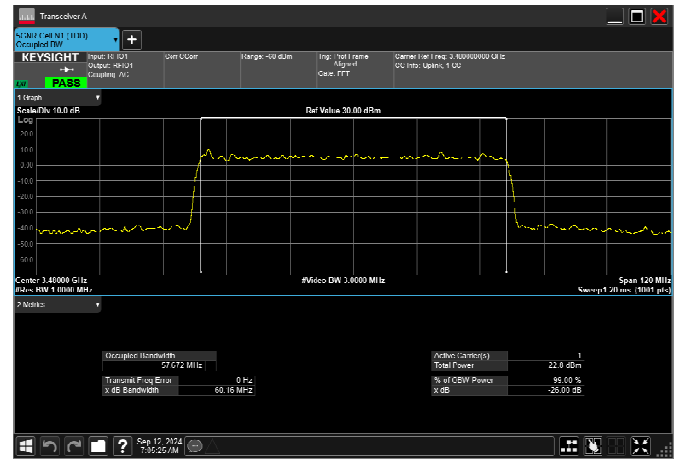

n77_1_60MHz_30kHz_3480MHz_CP-OFDM 256
QAM_RB162@0 57.610MHz

n77_1_60MHz_30kHz_3480MHz_CP-OFDM 16
QAM_RB162@0 57.672MHz