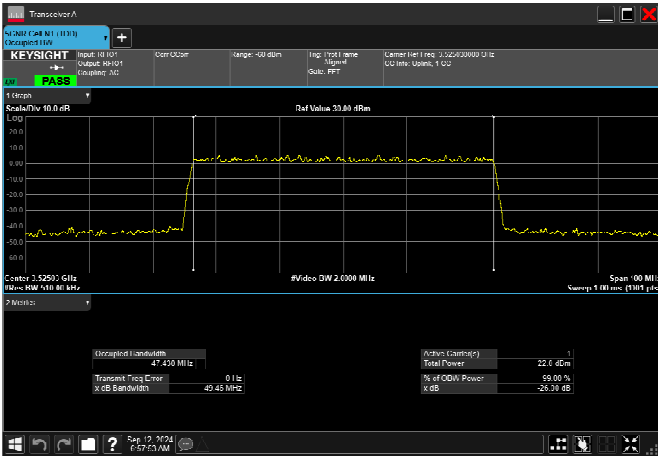

n77_1_50MHz_30kHz_3525MHz_CP-OFDM 256
QAM_RB133@0 47.282MHz

n77_1_50MHz_30kHz_3525MHz_CP-OFDM 16
QAM_RB133@0 47.430MHz