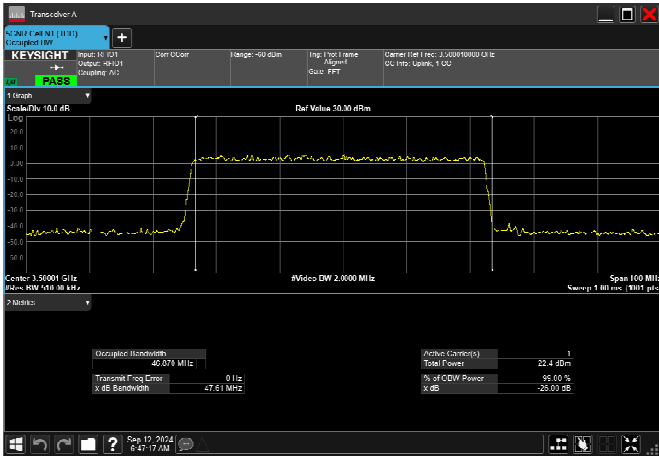

n77_1_50MHz_30kHz_3500MHz_CP-OFDM
QPSK_RB133@0 47.273MHz

n77_1_50MHz_30kHz_3500MHz_DFT-s-OFDM 64
QAM_RB128@0 46.870MHz