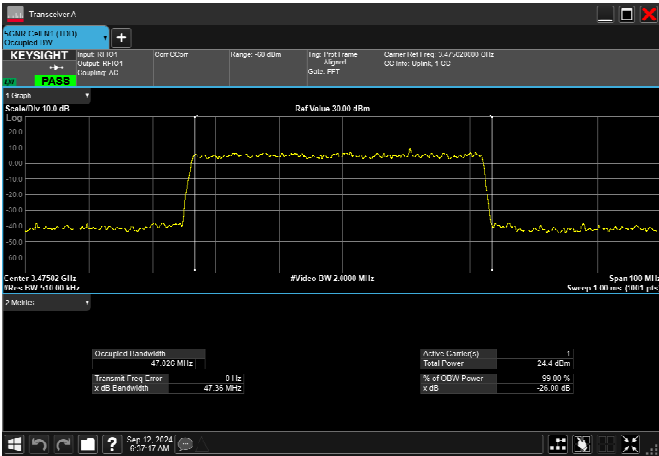

n77_1_50MHz_30kHz_3475MHz_DFT-s-OFDM $\pi/2$
BPSK_RB128@0 47.026MHz

n77_1_50MHz_30kHz_3475MHz_DFT-s-OFDM
QPSK_RB128@0 47.265MHz

n77_1_50MHz_30kHz_3475MHz_DFT-s-OFDM 16
QAM_RB128@0 47.041MHz

n77_1_50MHz_30kHz_3475MHz_DFT-s-OFDM 64
QAM_RB128@0 46.857MHz