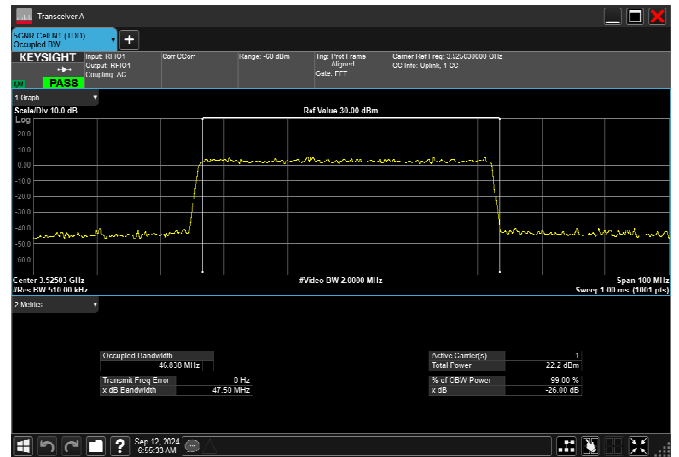

n77_1_50MHz_30kHz_3525MHz_CP-OFDM
QPSK_RB133@0 47.424MHz

n77_1_50MHz_30kHz_3525MHz_DFT-s-OFDM 64
QAM_RB128@0 46.838MHz