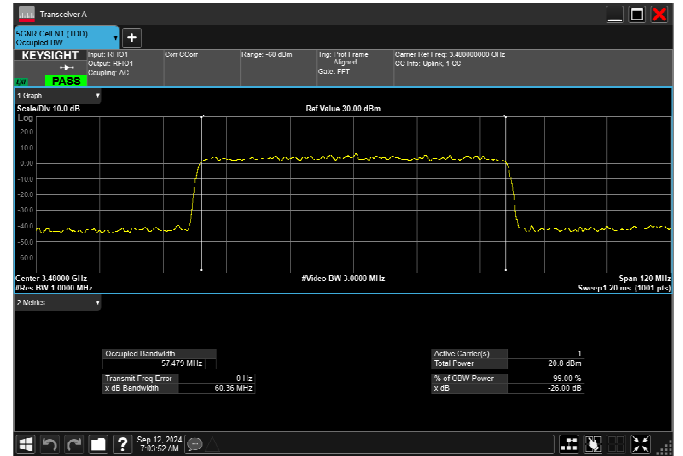

n77_1_60MHz_30kHz_3480MHz_CP-OFDM 16
QAM_RB162@0 57.672MHz

n77_1_60MHz_30kHz_3480MHz_DFT-s-OFDM 256
QAM_RB162@0 57.479MHz