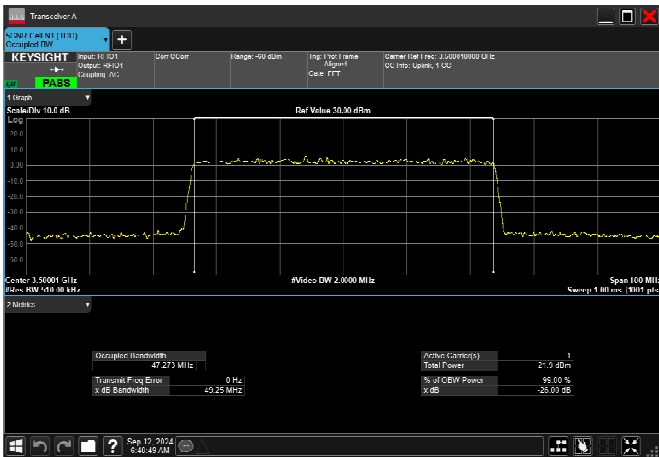

n77_1_50MHz_30kHz_3500MHz_CP-OFDM 64
QAM_RB133@0 47.447MHz

n77_1_50MHz_30kHz_3500MHz_CP-OFDM
QPSK_RB133@0 47.273MHz