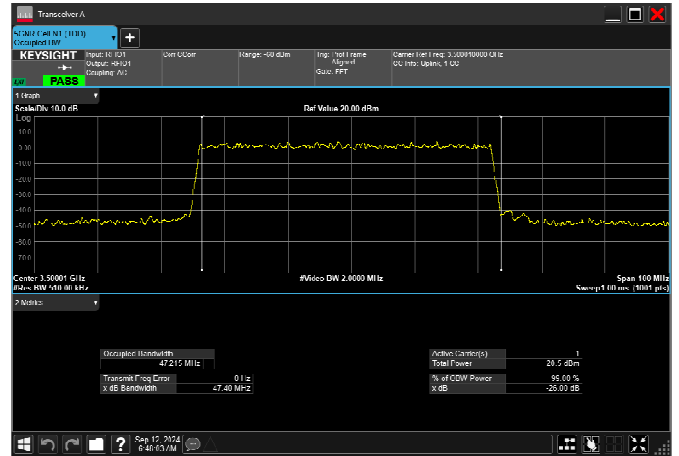

n77_1_50MHz_30kHz_3500MHz_CP-OFDM 16
QAM_RB133@0 47.441MHz

n77_1_50MHz_30kHz_3500MHz_DFT-s-OFDM 256
QAM_RB128@0 47.215MHz