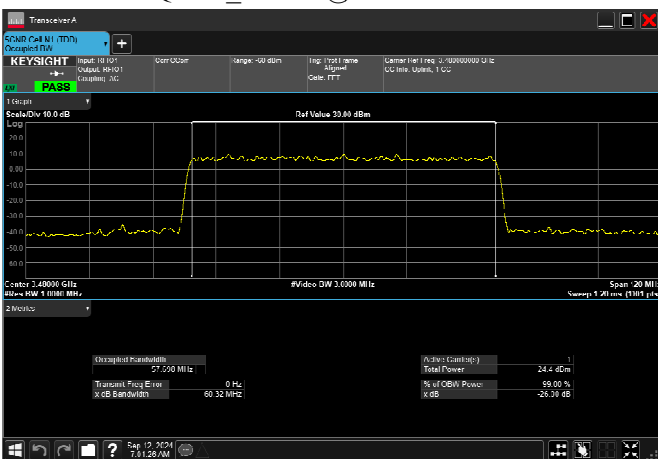

n77_1_60MHz_30kHz_3480MHz_DFT-s-OFDM 64
QAM_RB162@0 57.905MHz

n77_1_60MHz_30kHz_3480MHz_DFT-s-OFDM
QPSK_RB162@0 57.698MHz