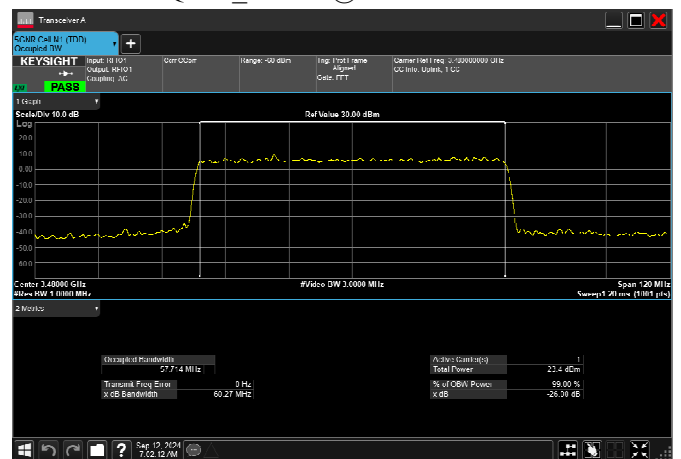

n77_1_60MHz_30kHz_3480MHz_DFT-s-OFDM 256
QAM_RB162@0 57.479MHz

n77_1_60MHz_30kHz_3480MHz_DFT-s-OFDM 16
QAM_RB162@0 57.714MHz