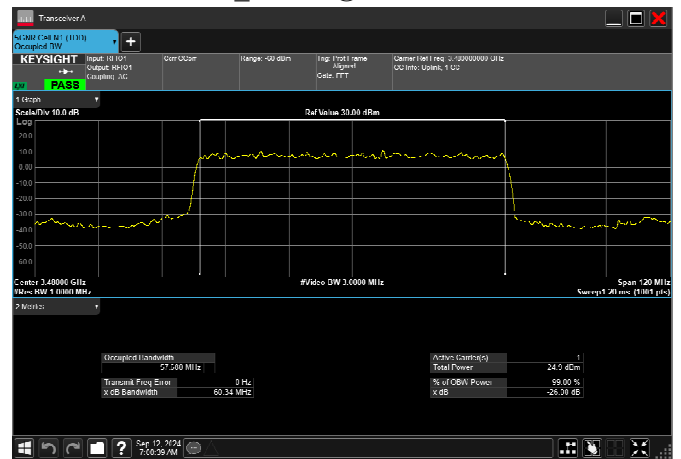

n77_1_50MHz_30kHz_3525MHz_CP-OFDM 16
QAM_RB133@0 47.430MHz

n77_1_50MHz_30kHz_3525MHz_CP-OFDM 64
QAM_RB133@0 47.415MHz

n77_1_50MHz_30kHz_3525MHz_CP-OFDM 256
QAM_RB133@0 47.282MHz

n77_1_60MHz_30kHz_3480MHz_DFT-s-OFDM $\pi/2$
BPSK_RB162@0 57.680MHz