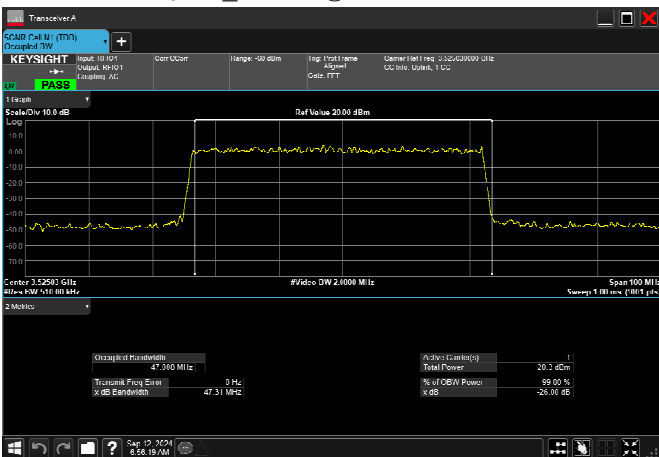

n77_1_50MHz_30kHz_3525MHz_CP-OFDM 16
QAM_RB133@0 47.430MHz

n77_1_50MHz_30kHz_3525MHz_DFT-s-OFDM 256
QAM_RB128@0 47.008MHz