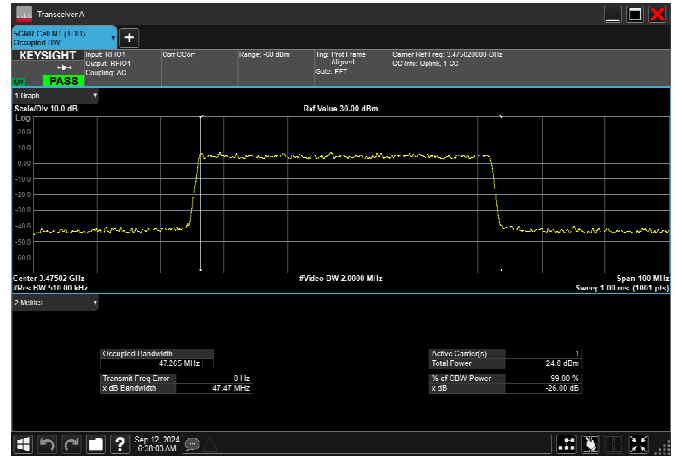

n77_1_50MHz_30kHz_3475MHz_DFT-s-OFDM $\pi/2$
BPSK_RB128@0 47.026MHz

n77_1_50MHz_30kHz_3475MHz_DFT-s-OFDM
QPSK_RB128@0 47.265MHz

n77_1_50MHz_30kHz_3475MHz_DFT-s-OFDM 16
QAM_RB128@0 47.041MHz

n77_1_50MHz_30kHz_3475MHz_DFT-s-OFDM 64
QAM_RB128@0 46.857MHz