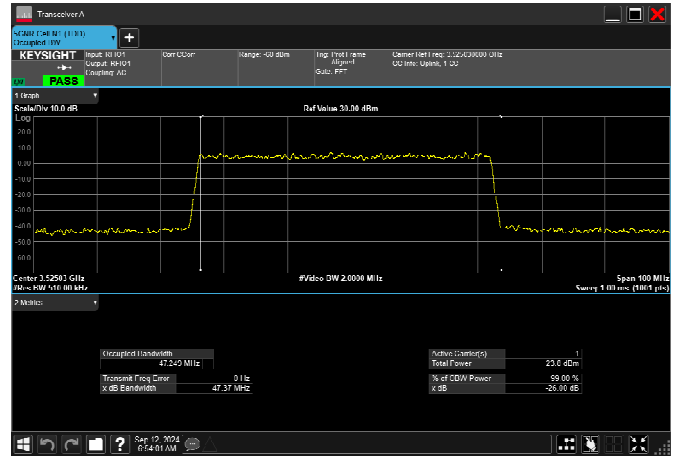

n77_1_50MHz_30kHz_3500MHz_CP-OFDM 64
QAM_RB133@0 47.447MHz

n77_1_50MHz_30kHz_3500MHz_CP-OFDM 256
QAM_RB133@0 47.285MHz

n77_1_50MHz_30kHz_3525MHz_DFT-s-OFDM $\pi/2$
BPSK_RB128@0 47.048MHz

n77_1_50MHz_30kHz_3525MHz_DFT-s-OFDM
QPSK_RB128@0 47.249MHz