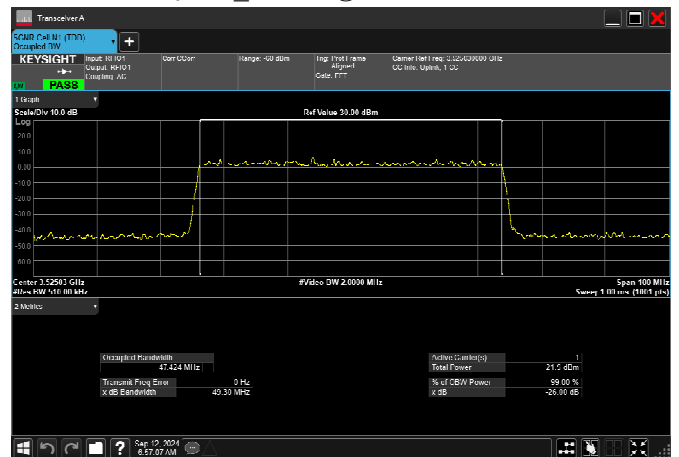

n77_1_50MHz_30kHz_3525MHz_DFT-s-OFDM 16
QAM_RB128@0 47.027MHz

n77_1_50MHz_30kHz_3525MHz_DFT-s-OFDM 64
QAM_RB128@0 46.838MHz

n77_1_50MHz_30kHz_3525MHz_DFT-s-OFDM 256
QAM_RB128@0 47.008MHz

n77_1_50MHz_30kHz_3525MHz_CP-OFDM
QPSK_RB133@0 47.424MHz