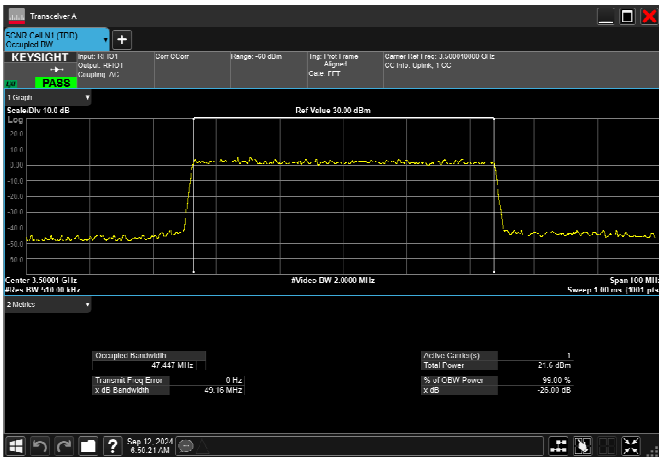

n77_1_50MHz_30kHz_3525MHz_DFT-s-OFDM $\pi/2$
BPSK_RB128@0 47.048MHz

n77_1_50MHz_30kHz_3500MHz_CP-OFDM 64
QAM_RB133@0 47.447MHz