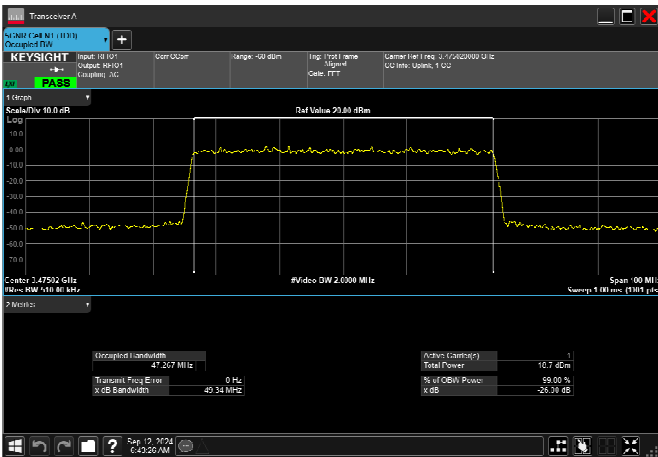

n77_1_50MHz_30kHz_3500MHz_DFT-s-OFDM
QPSK_RB128@0 47.276MHz

n77_1_50MHz_30kHz_3475MHz_CP-OFDM 256
QAM_RB133@0 47.267MHz