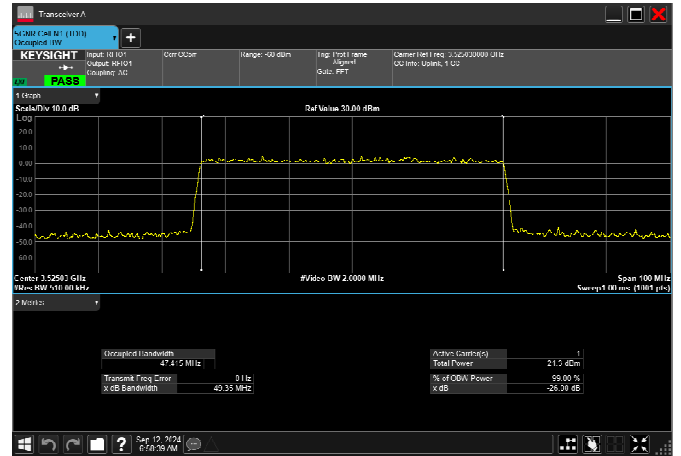

n77_1_60MHz_30kHz_3480MHz_DFT-s-OFDM $\pi/2$
BPSK_RB162@0 57.680MHz

n77_1_50MHz_30kHz_3525MHz_CP-OFDM 64
QAM_RB133@0 47.415MHz