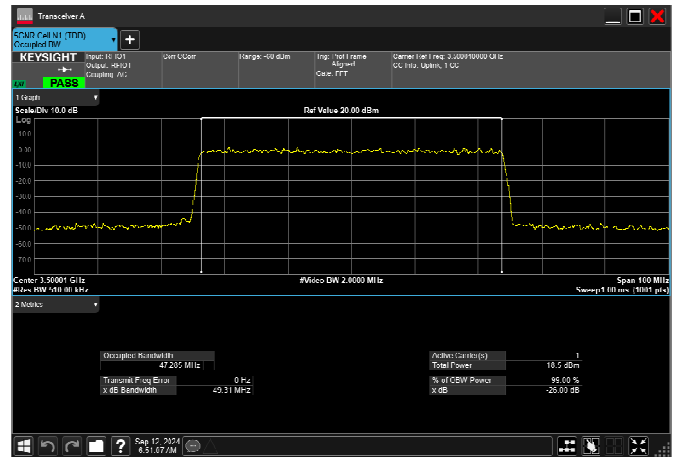

n77_1_50MHz_30kHz_3525MHz_DFT-s-OFDM
QPSK_RB128@0 47.249MHz

n77_1_50MHz_30kHz_3500MHz_CP-OFDM 256
QAM_RB133@0 47.285MHz