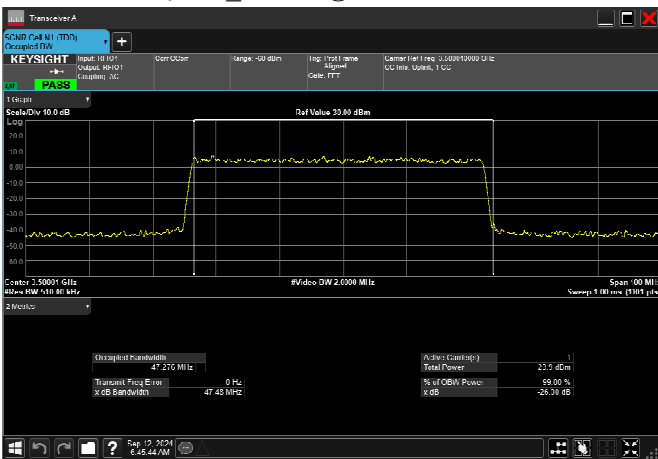

n77_1_50MHz_30kHz_3500MHz_DFT-s-OFDM 64
QAM_RB128@0 46.870MHz

n77_1_50MHz_30kHz_3500MHz_DFT-s-OFDM
QPSK_RB128@0 47.276MHz