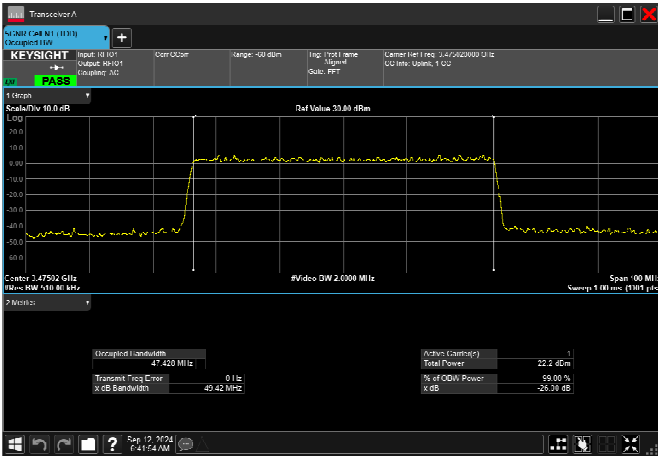

n77_1_50MHz_30kHz_3475MHz_CP-OFDM 256
QAM_RB133@0 47.267MHz

n77_1_50MHz_30kHz_3475MHz_CP-OFDM 16
QAM_RB133@0 47.428MHz