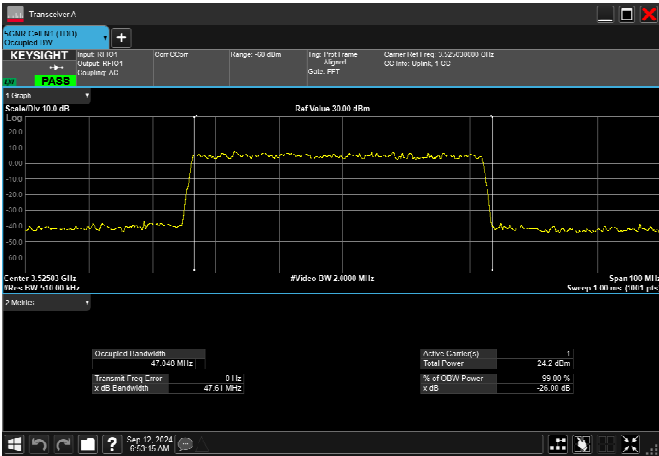

n77_1_50MHz_30kHz_3525MHz_DFT-s-OFDM 16
QAM_RB128@0 47.027MHz

n77_1_50MHz_30kHz_3525MHz_DFT-s-OFDM $\pi/2$
BPSK_RB128@0 47.048MHz