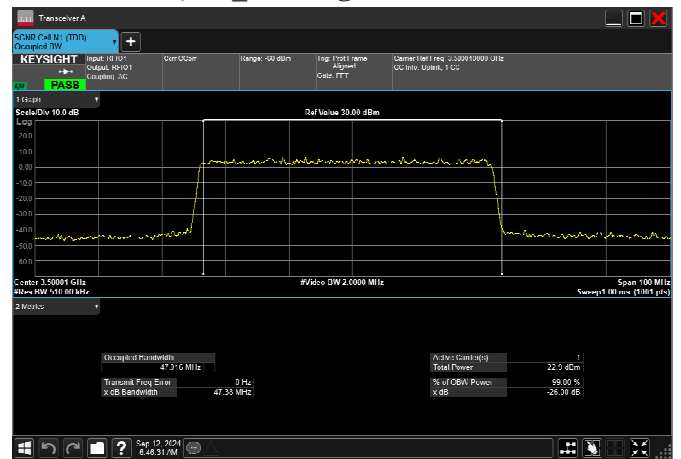

n77_1_50MHz_30kHz_3475MHz_CP-OFDM 256
QAM_RB133@0 47.267MHz

n77_1_50MHz_30kHz_3500MHz_DFT-s-OFDM $\pi/2$
BPSK_RB128@0 47.039MHz

n77_1_50MHz_30kHz_3500MHz_DFT-s-OFDM
QPSK_RB128@0 47.276MHz

n77_1_50MHz_30kHz_3500MHz_DFT-s-OFDM 16
QAM_RB128@0 47.016MHz