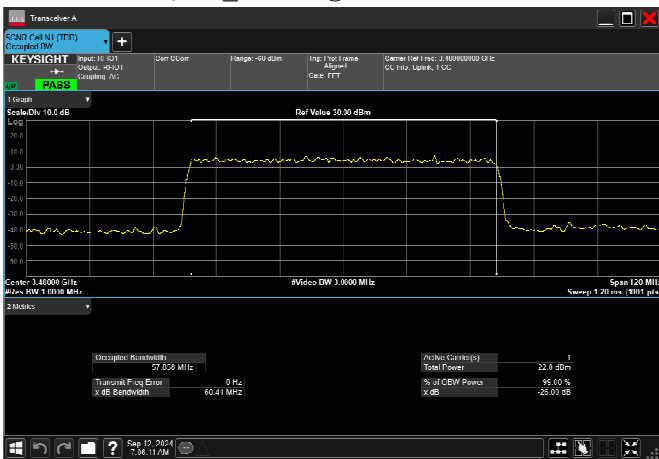

n77_1_60MHz_30kHz_3480MHz_CP-OFDM 64
QAM_RB162@0 57.858MHz