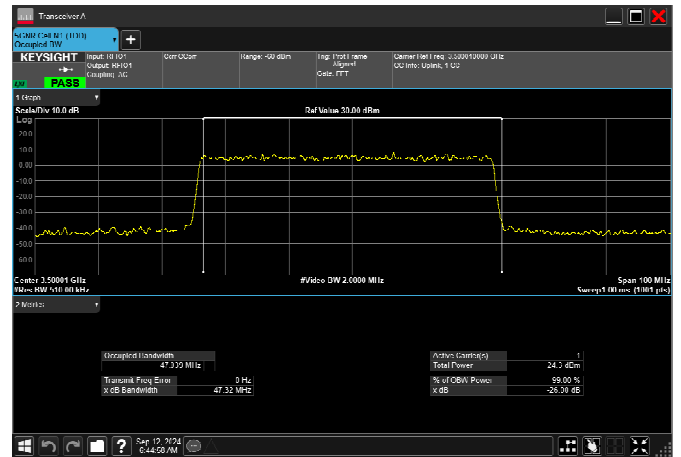

n77_1_50MHz_30kHz_3500MHz_DFT-s-OFDM 16
QAM_RB128@0 47.016MHz

n77_1_50MHz_30kHz_3500MHz_DFT-s-OFDM $\pi/2$
BPSK_RB128@0 47.039MHz