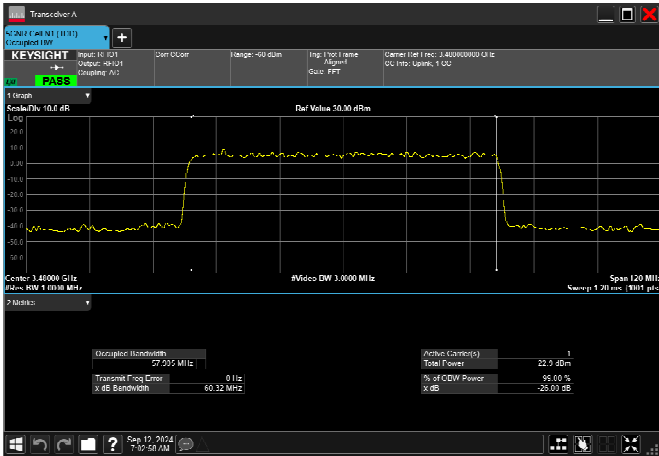

n77_1_60MHz_30kHz_3480MHz_CP-OFDM
QPSK_RB162@0 57.695MHz

n77_1_60MHz_30kHz_3480MHz_DFT-s-OFDM 64
QAM_RB162@0 57.905MHz