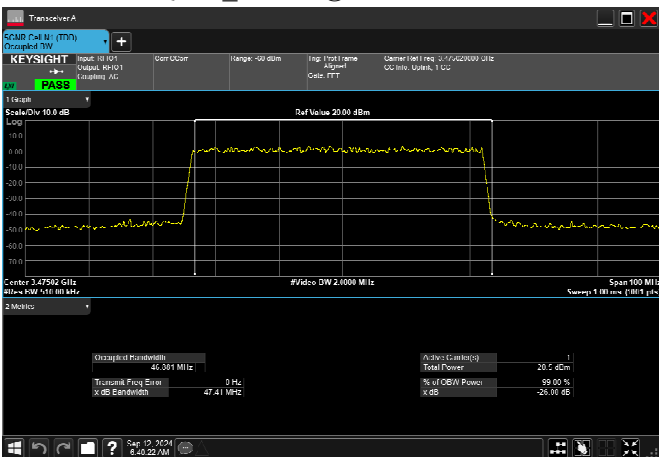

n77_1_50MHz_30kHz_3475MHz_CP-OFDM 16
QAM_RB133@0 47.428MHz

n77_1_50MHz_30kHz_3475MHz_DFT-s-OFDM 256
QAM_RB128@0 46.881MHz