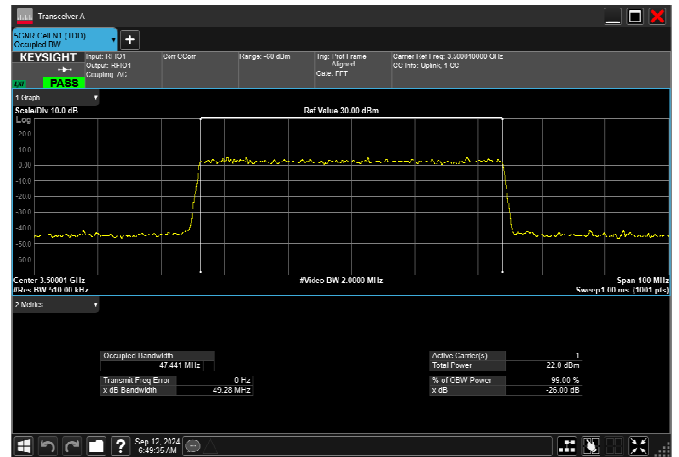

n77_1_50MHz_30kHz_3500MHz_DFT-s-OFDM 64
QAM_RB128@0 46.870MHz

n77_1_50MHz_30kHz_3500MHz_DFT-s-OFDM 256
QAM_RB128@0 47.215MHz

n77_1_50MHz_30kHz_3500MHz_CP-OFDM
QPSK_RB133@0 47.273MHz

n77_1_50MHz_30kHz_3500MHz_CP-OFDM 16
QAM_RB133@0 47.441MHz