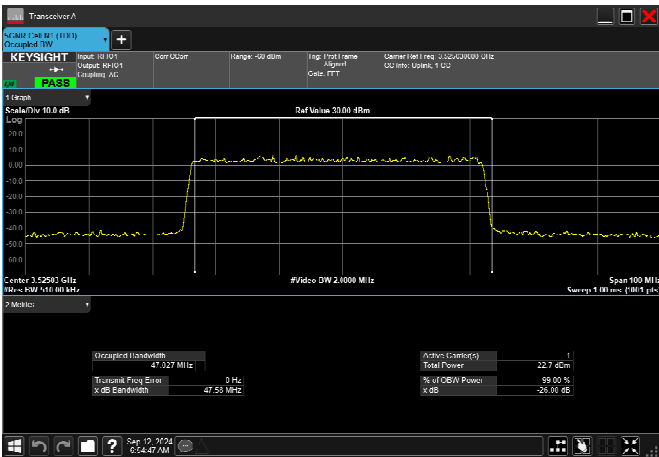

n77_1_50MHz_30kHz_3525MHz_DFT-s-OFDM 256
QAM_RB128@0 47.008MHz

n77_1_50MHz_30kHz_3525MHz_DFT-s-OFDM 16
QAM_RB128@0 47.027MHz