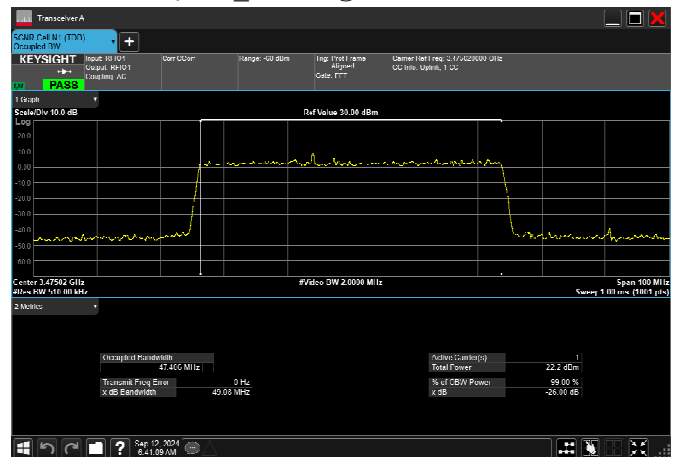

n77_1_50MHz_30kHz_3475MHz_CP-OFDM 64
QAM_RB133@0 47.409MHz

n77_1_50MHz_30kHz_3475MHz_CP-OFDM
QPSK_RB133@0 47.406MHz