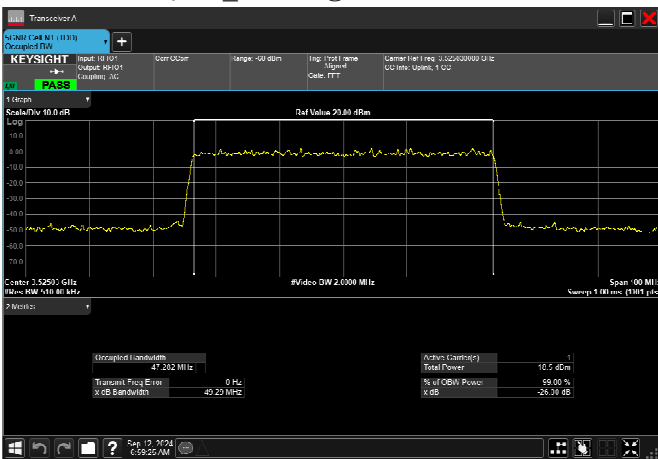

n77_1_60MHz_30kHz_3480MHz_DFT-s-OFDM
QPSK_RB162@0 57.698MHz

n77_1_50MHz_30kHz_3525MHz_CP-OFDM 256
QAM_RB133@0 47.282MHz