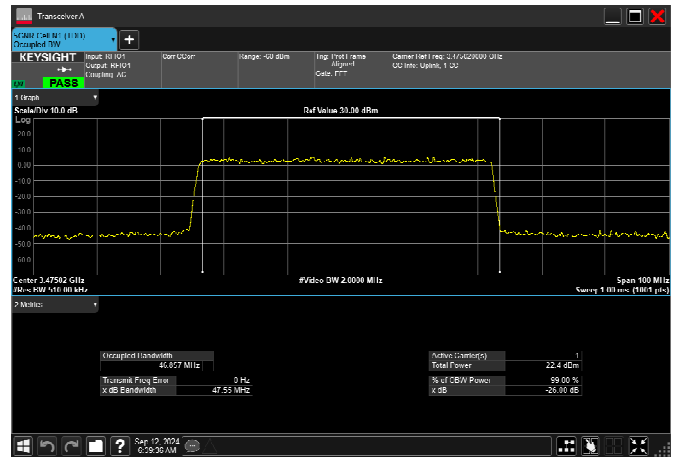

n77_1_50MHz_30kHz_3475MHz_DFT-s-OFDM $\pi/2$
BPSK_RB128@0 47.026MHz

n77_1_50MHz_30kHz_3475MHz_DFT-s-OFDM
QPSK_RB128@0 47.265MHz

n77_1_50MHz_30kHz_3475MHz_DFT-s-OFDM 16
QAM_RB128@0 47.041MHz

n77_1_50MHz_30kHz_3475MHz_DFT-s-OFDM 64
QAM_RB128@0 46.857MHz