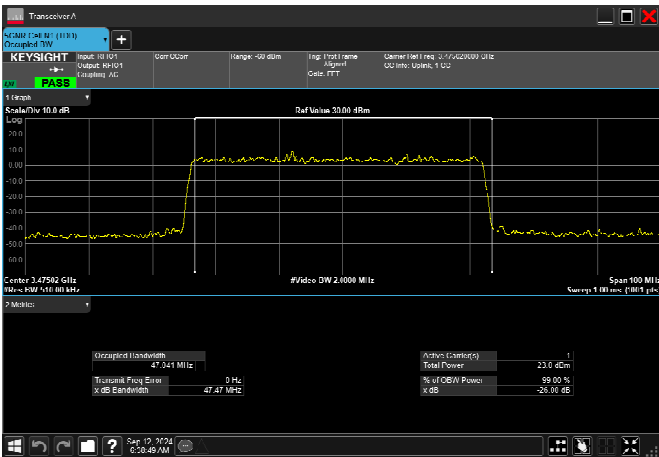

n77_1_50MHz_30kHz_3475MHz_DFT-s-OFDM $\pi/2$
BPSK_RB128@0 47.026MHz

n77_1_50MHz_30kHz_3475MHz_DFT-s-OFDM
QPSK_RB128@0 47.265MHz

n77_1_50MHz_30kHz_3475MHz_DFT-s-OFDM 16
QAM_RB128@0 47.041MHz

n77_1_50MHz_30kHz_3475MHz_DFT-s-OFDM 64
QAM_RB128@0 46.857MHz