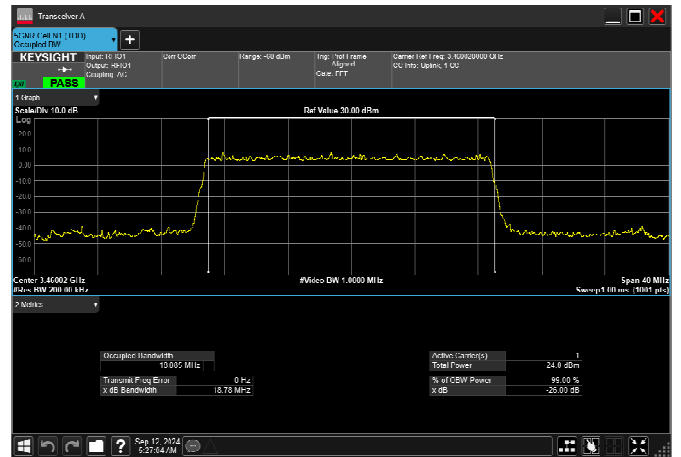

n77_1_15MHz_30kHz_3542.5MHz_CP-OFDM 16
QAM_RB38@0 13.571MHz

n77_1_15MHz_30kHz_3542.5MHz_CP-OFDM 64
QAM_RB38@0 13.629MHz

n77_1_15MHz_30kHz_3542.5MHz_CP-OFDM 256
QAM_RB38@0 13.573MHz

n77_1_20MHz_30kHz_3460MHz_DFT-s-OFDM $\pi/2$
BPSK_RB50@0 18.085MHz