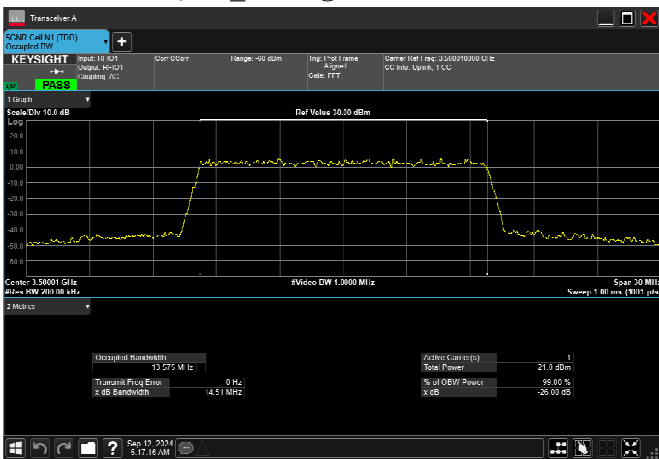

n77_1_15MHz_30kHz_3542.5MHz_DFT-s-OFDM $\pi/2$
BPSK_RB36@0 13.442MHz

n77_1_15MHz_30kHz_3500MHz_CP-OFDM 64
QAM_RB38@0 13.575MHz