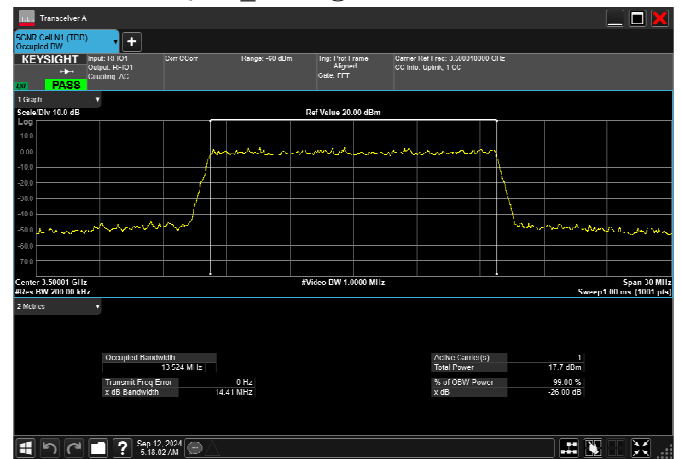

n77_1_15MHz_30kHz_3542.5MHz_DFT-s-OFDM
QPSK_RB36@0 13.409MHz

n77_1_15MHz_30kHz_3500MHz_CP-OFDM 256
QAM_RB38@0 13.524MHz