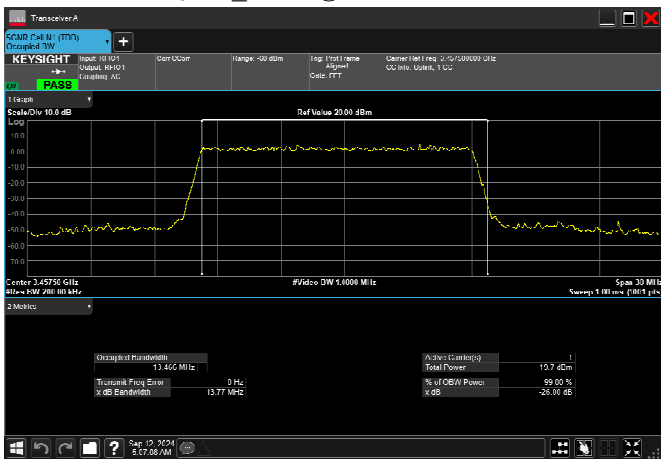

n77_1_15MHz_30kHz_3457.5MHz_CP-OFDM 16
QAM_RB38@0 13.570MHz

n77_1_15MHz_30kHz_3457.5MHz_DFT-s-OFDM 256
QAM_RB36@0 13.466MHz