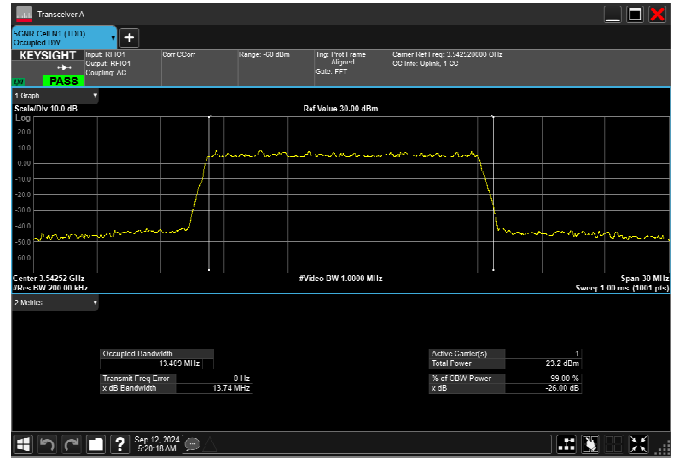

n77_1_15MHz_30kHz_3500MHz_CP-OFDM 64
QAM_RB38@0 13.575MHz

n77_1_15MHz_30kHz_3500MHz_CP-OFDM 256
QAM_RB38@0 13.524MHz

n77_1_15MHz_30kHz_3542.5MHz_DFT-s-OFDM $\pi/2$
BPSK_RB36@0 13.442MHz

n77_1_15MHz_30kHz_3542.5MHz_DFT-s-OFDM
QPSK_RB36@0 13.409MHz