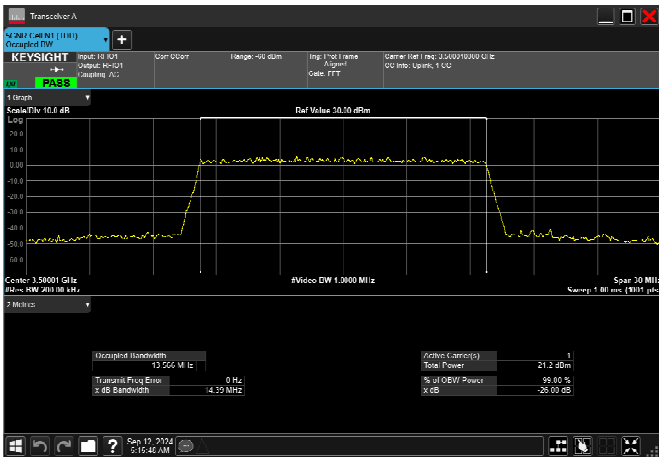

n77_1_15MHz_30kHz_3500MHz_CP-OFDM 64
QAM_RB38@0 13.575MHz

n77_1_15MHz_30kHz_3500MHz_CP-OFDM
QPSK_RB38@0 13.566MHz