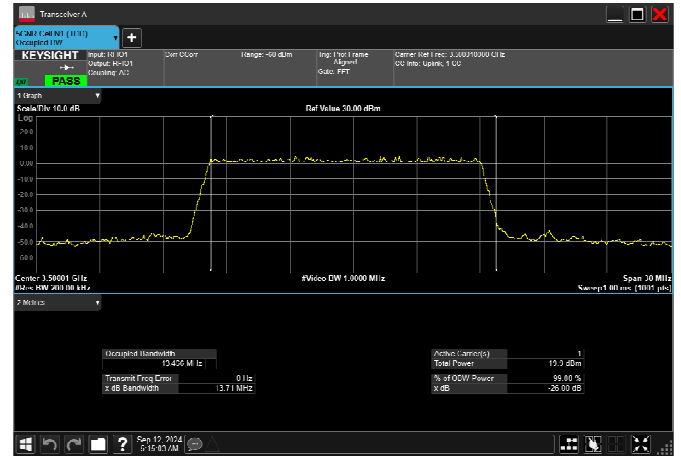

n77_1_15MHz_30kHz_3500MHz_CP-OFDM 16
QAM_RB38@0 13.573MHz

n77_1_15MHz_30kHz_3500MHz_DFT-s-OFDM 256
QAM_RB36@0 13.466MHz