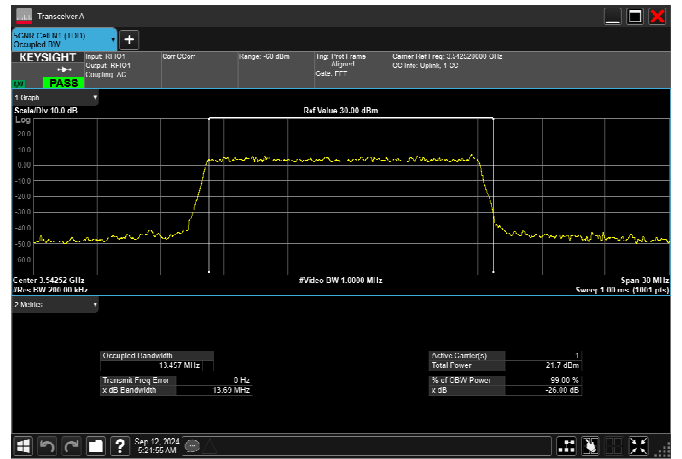

n77_1_15MHz_30kHz_3542.5MHz_CP-OFDM
QPSK_RB38@0 13.577MHz

n77_1_15MHz_30kHz_3542.5MHz_DFT-s-OFDM 64
QAM_RB36@0 13.457MHz