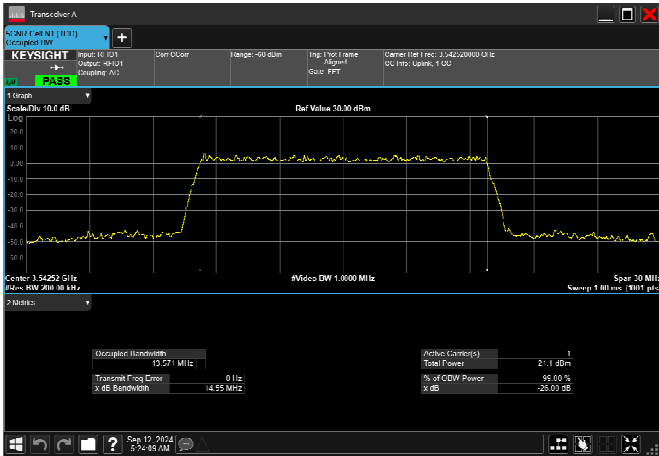

n77_1_15MHz_30kHz_3542.5MHz_CP-OFDM 256
QAM_RB38@0 13.573MHz

n77_1_15MHz_30kHz_3542.5MHz_CP-OFDM 16
QAM_RB38@0 13.571MHz