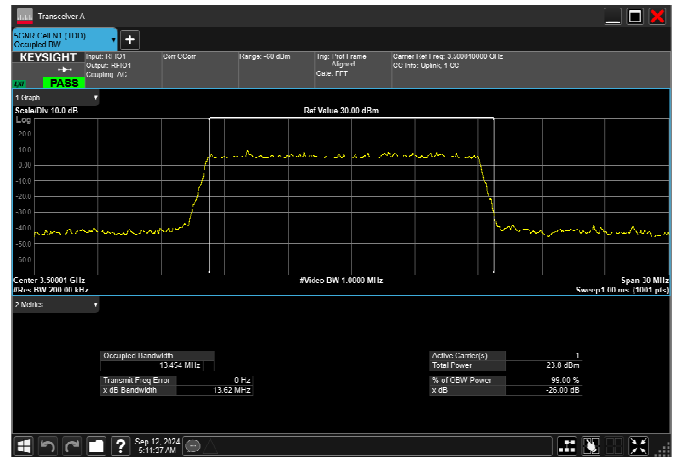

n77_1_15MHz_30kHz_3500MHz_DFT-s-OFDM 16
QAM_RB36@0 13.465MHz

n77_1_15MHz_30kHz_3500MHz_DFT-s-OFDM $\pi/2$
BPSK_RB36@0 13.454MHz