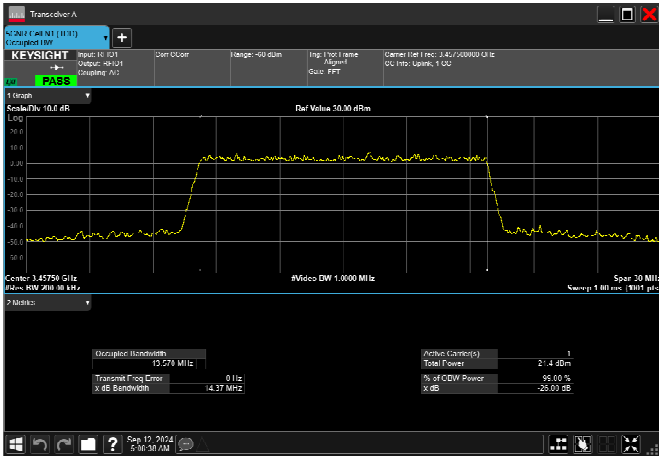

n77_1_15MHz_30kHz_3457.5MHz_CP-OFDM 256
QAM_RB38@0 13.529MHz

n77_1_15MHz_30kHz_3457.5MHz_CP-OFDM 16
QAM_RB38@0 13.570MHz