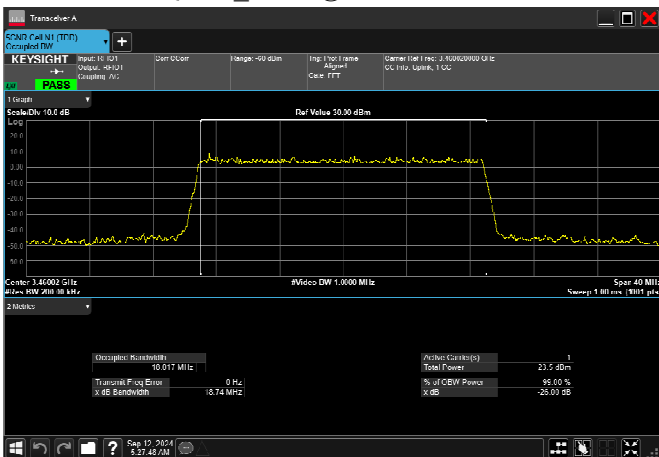

n77_1_20MHz_30kHz_3460MHz_DFT-s-OFDM 64
QAM_RB50@0 18.019MHz

n77_1_20MHz_30kHz_3460MHz_DFT-s-OFDM
QPSK_RB50@0 18.017MHz