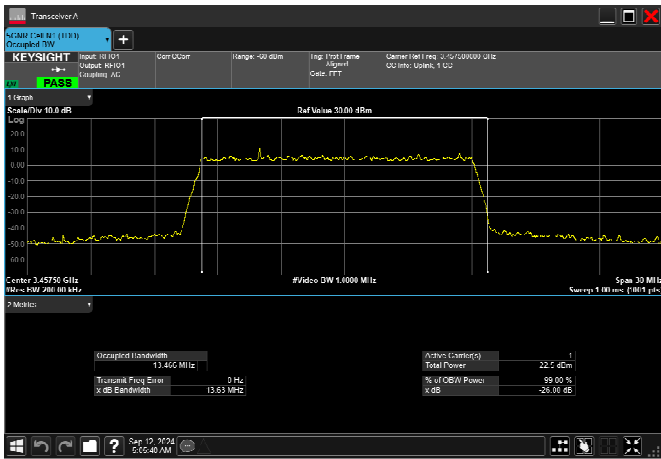

n77_1_15MHz_30kHz_3457.5MHz_DFT-s-OFDM $\pi/2$
BPSK_RB36@0 13.462MHz

n77_1_15MHz_30kHz_3457.5MHz_DFT-s-OFDM
QPSK_RB36@0 13.454MHz

n77_1_15MHz_30kHz_3457.5MHz_DFT-s-OFDM 16
QAM_RB36@0 13.466MHz

n77_1_15MHz_30kHz_3457.5MHz_DFT-s-OFDM 64
QAM_RB36@0 13.445MHz