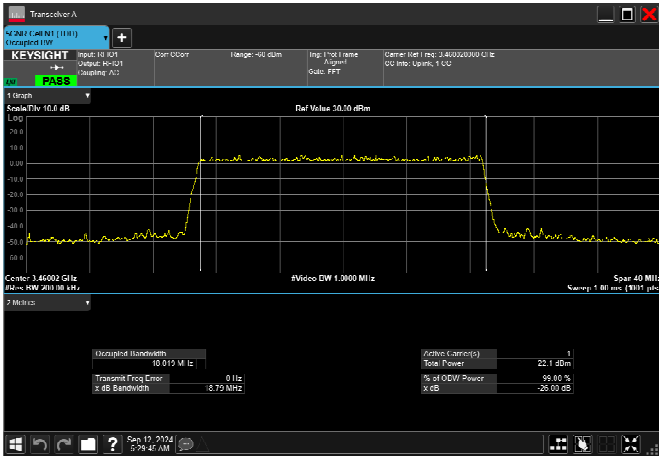

n77_1_20MHz_30kHz_3460MHz_CP-OFDM
QPSK_RB51@0 18.168MHz

n77_1_20MHz_30kHz_3460MHz_DFT-s-OFDM 64
QAM_RB50@0 18.019MHz