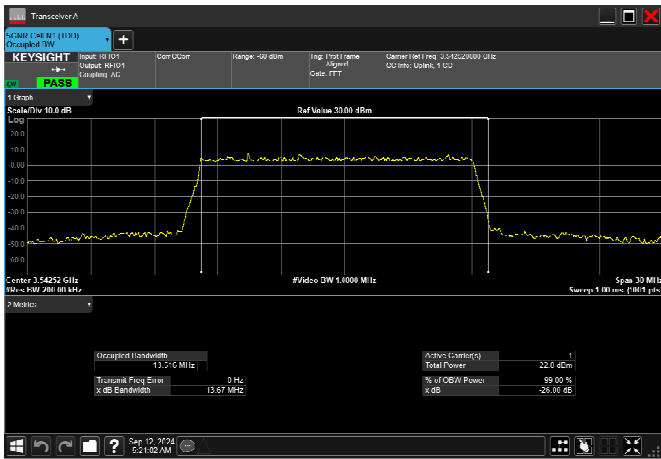

n77_1_15MHz_30kHz_3542.5MHz_DFT-s-OFDM 256
QAM_RB36@0 13.464MHz

n77_1_15MHz_30kHz_3542.5MHz_DFT-s-OFDM 16
QAM_RB36@0 13.516MHz