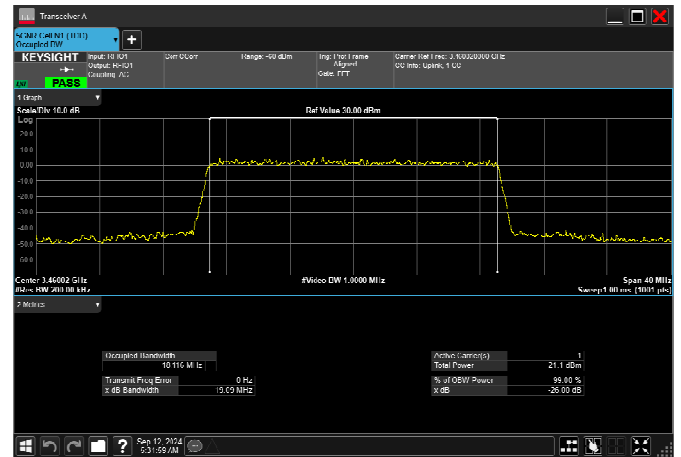

n77_1_20MHz_30kHz_3460MHz_CP-OFDM 256
QAM_RB51@0 18.190MHz

n77_1_20MHz_30kHz_3460MHz_CP-OFDM 16
QAM_RB51@0 18.116MHz