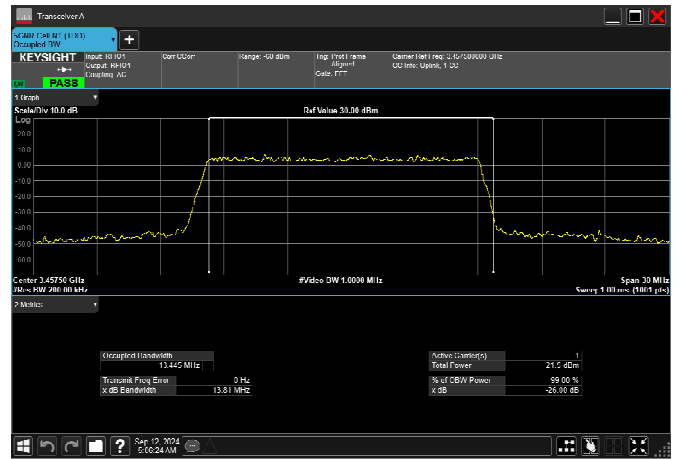

n77_1_15MHz_30kHz_3457.5MHz_DFT-s-OFDM $\pi/2$
BPSK_RB36@0 13.462MHz

n77_1_15MHz_30kHz_3457.5MHz_DFT-s-OFDM
QPSK_RB36@0 13.454MHz

n77_1_15MHz_30kHz_3457.5MHz_DFT-s-OFDM 16
QAM_RB36@0 13.466MHz

n77_1_15MHz_30kHz_3457.5MHz_DFT-s-OFDM 64
QAM_RB36@0 13.445MHz