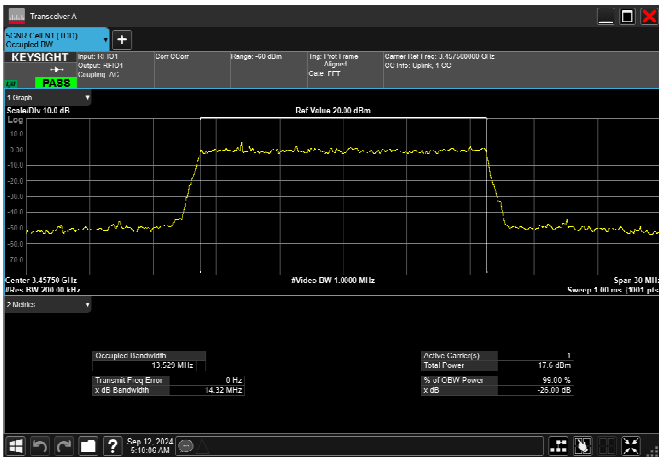

n77_1_15MHz_30kHz_3500MHz_DFT-s-OFDM
QPSK_RB36@0 13.457MHz

n77_1_15MHz_30kHz_3457.5MHz_CP-OFDM 256
QAM_RB38@0 13.529MHz