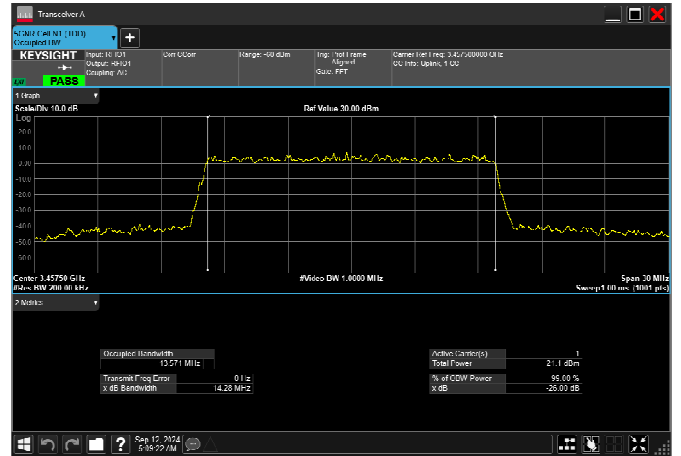

n77_1_15MHz_30kHz_3457.5MHz_DFT-s-OFDM 256
QAM_RB36@0 13.466MHz

n77_1_15MHz_30kHz_3457.5MHz_CP-OFDM
QPSK_RB38@0 13.563MHz

n77_1_15MHz_30kHz_3457.5MHz_CP-OFDM 16
QAM_RB38@0 13.570MHz

n77_1_15MHz_30kHz_3457.5MHz_CP-OFDM 64
QAM_RB38@0 13.571MHz