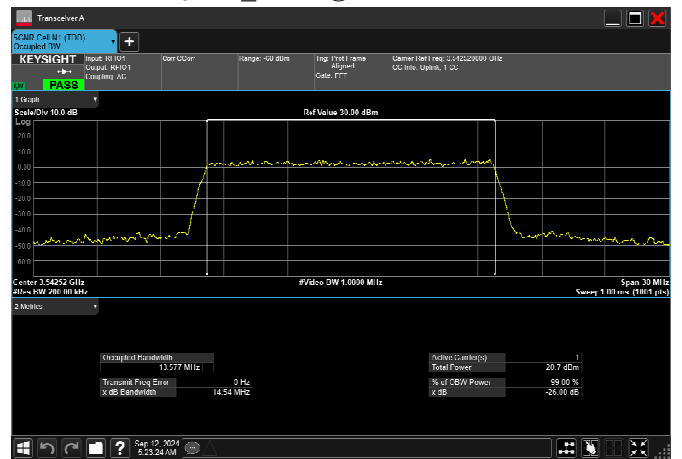

n77_1_15MHz_30kHz_3542.5MHz_DFT-s-OFDM 16
QAM_RB36@0 13.516MHz

n77_1_15MHz_30kHz_3542.5MHz_DFT-s-OFDM 64
QAM_RB36@0 13.457MHz

n77_1_15MHz_30kHz_3542.5MHz_DFT-s-OFDM 256
QAM_RB36@0 13.464MHz

n77_1_15MHz_30kHz_3542.5MHz_CP-OFDM
QPSK_RB38@0 13.577MHz