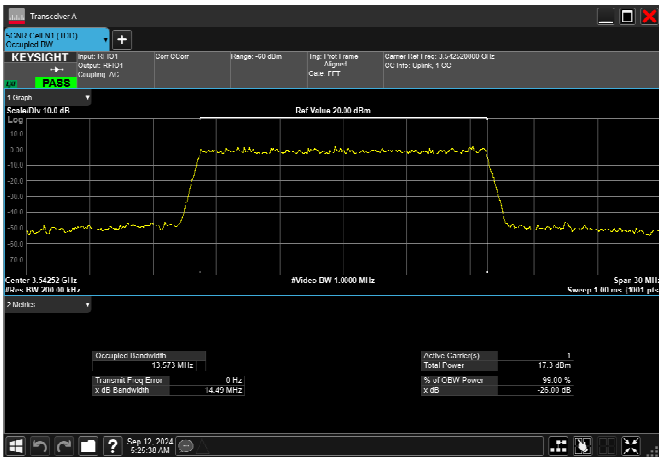

n77_1_20MHz_30kHz_3460MHz_DFT-s-OFDM
QPSK_RB50@0 18.017MHz

n77_1_15MHz_30kHz_3542.5MHz_CP-OFDM 256
QAM_RB38@0 13.573MHz