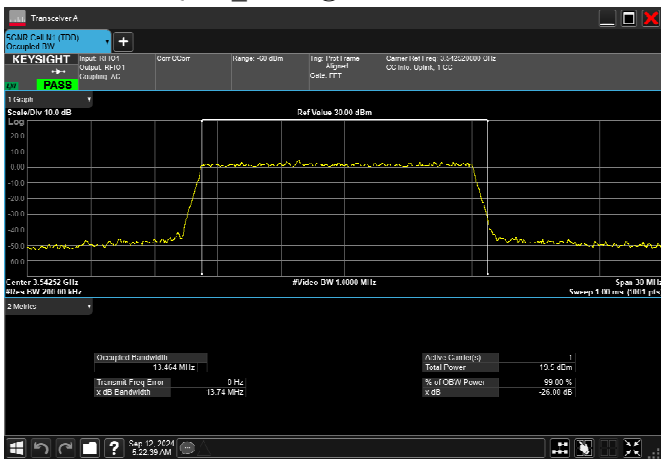

n77_1_15MHz_30kHz_3542.5MHz_CP-OFDM 16
QAM_RB38@0 13.571MHz

n77_1_15MHz_30kHz_3542.5MHz_DFT-s-OFDM 256
QAM_RB36@0 13.464MHz