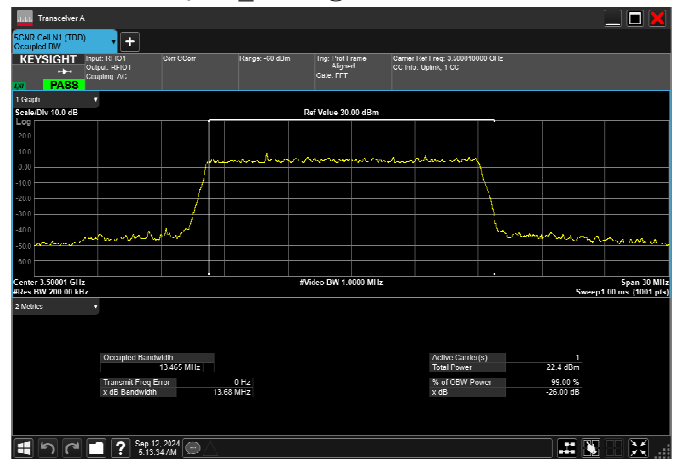

n77_1_15MHz_30kHz_3457.5MHz_CP-OFDM 256
QAM_RB38@0 13.529MHz

n77_1_15MHz_30kHz_3500MHz_DFT-s-OFDM $\pi/2$
BPSK_RB36@0 13.454MHz

n77_1_15MHz_30kHz_3500MHz_DFT-s-OFDM
QPSK_RB36@0 13.457MHz

n77_1_15MHz_30kHz_3500MHz_DFT-s-OFDM 16
QAM_RB36@0 13.465MHz