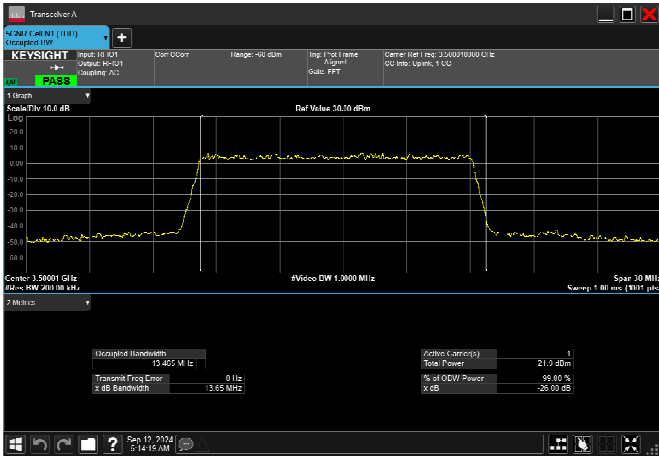

n77_1_15MHz_30kHz_3500MHz_CP-OFDM
QPSK_RB38@0 13.566MHz

n77_1_15MHz_30kHz_3500MHz_DFT-s-OFDM 64
QAM_RB36@0 13.465MHz