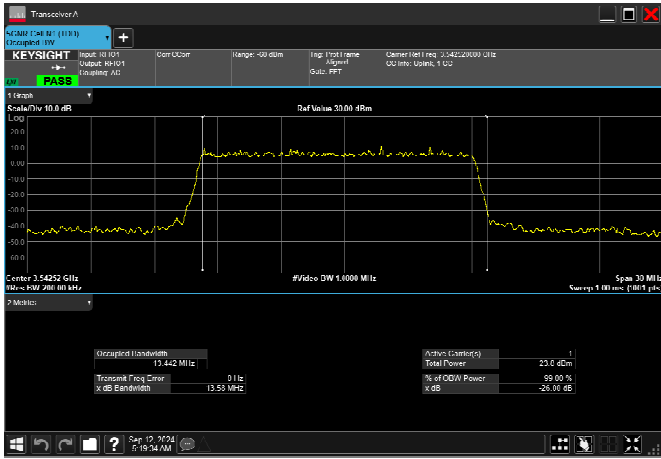

n77_1_15MHz_30kHz_3542.5MHz_DFT-s-OFDM 16
QAM_RB36@0 13.516MHz

n77_1_15MHz_30kHz_3542.5MHz_DFT-s-OFDM $\pi/2$
BPSK_RB36@0 13.442MHz