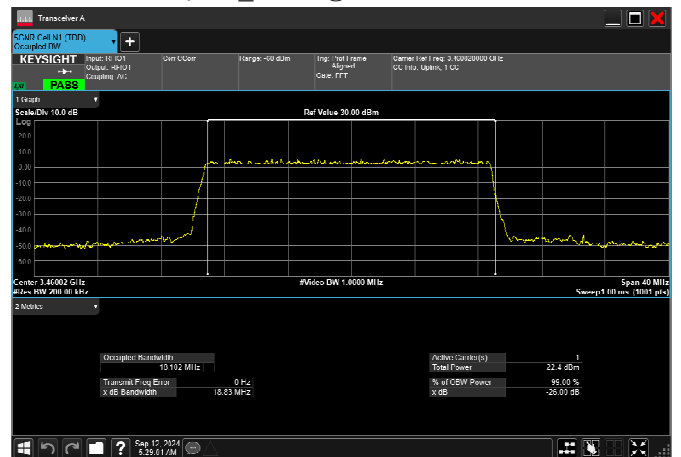

n77_1_20MHz_30kHz_3460MHz_DFT-s-OFDM 256
QAM_RB50@0 18.029MHz

n77_1_20MHz_30kHz_3460MHz_DFT-s-OFDM 16
QAM_RB50@0 18.102MHz