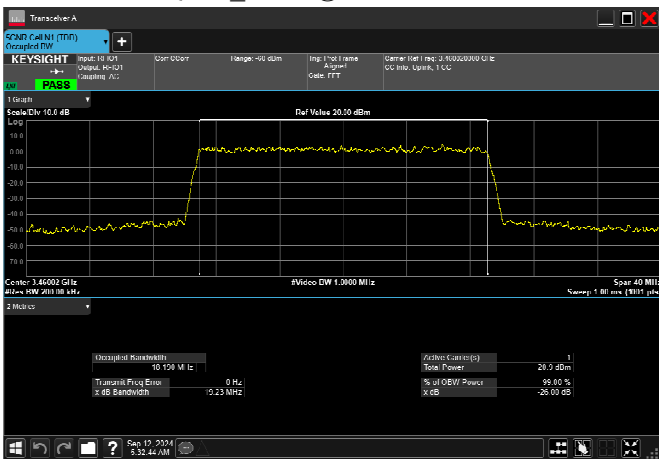

n77_1_20MHz_30kHz_3460MHz_CP-OFDM 64
QAM_RB51@0 18.190MHz