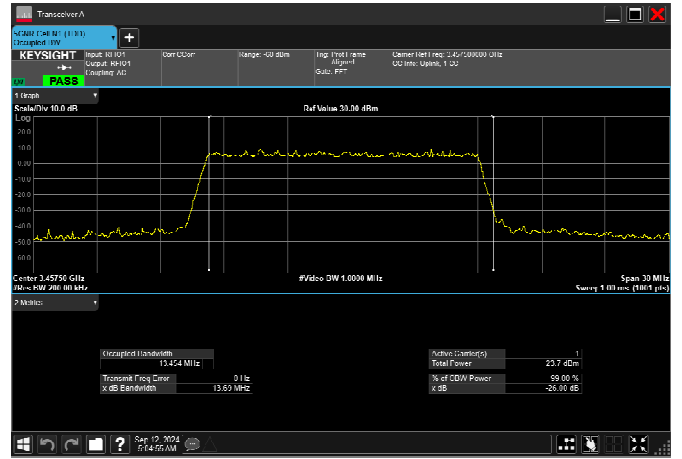

n77_1_15MHz_30kHz_3457.5MHz_DFT-s-OFDM $\pi/2$
BPSK_RB36@0 13.462MHz

n77_1_15MHz_30kHz_3457.5MHz_DFT-s-OFDM
QPSK_RB36@0 13.454MHz

n77_1_15MHz_30kHz_3457.5MHz_DFT-s-OFDM 16
QAM_RB36@0 13.466MHz

n77_1_15MHz_30kHz_3457.5MHz_DFT-s-OFDM 64
QAM_RB36@0 13.445MHz