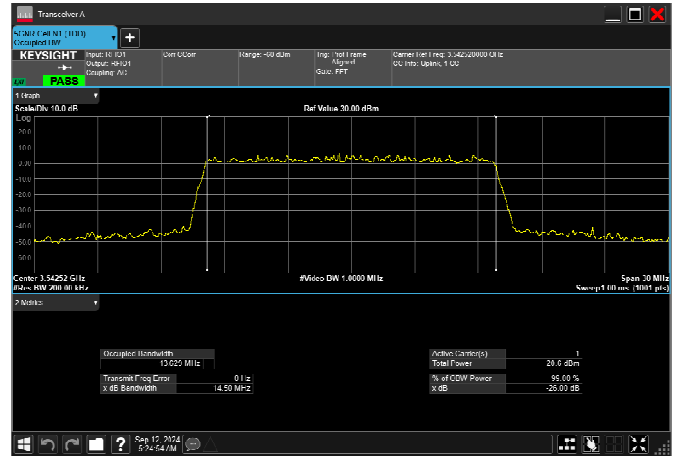

n77_1_20MHz_30kHz_3460MHz_DFT-s-OFDM $\pi/2$
BPSK_RB50@0 18.085MHz

n77_1_15MHz_30kHz_3542.5MHz_CP-OFDM 64
QAM_RB38@0 13.629MHz