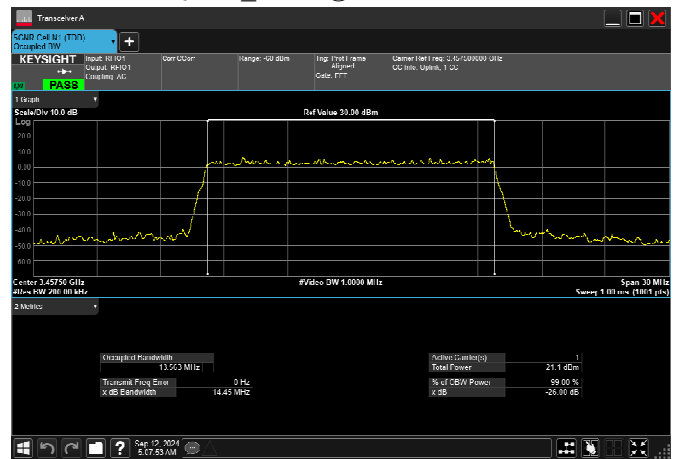

n77_1_15MHz_30kHz_3457.5MHz_CP-OFDM 64
QAM_RB38@0 13.571MHz

n77_1_15MHz_30kHz_3457.5MHz_CP-OFDM
QPSK_RB38@0 13.563MHz