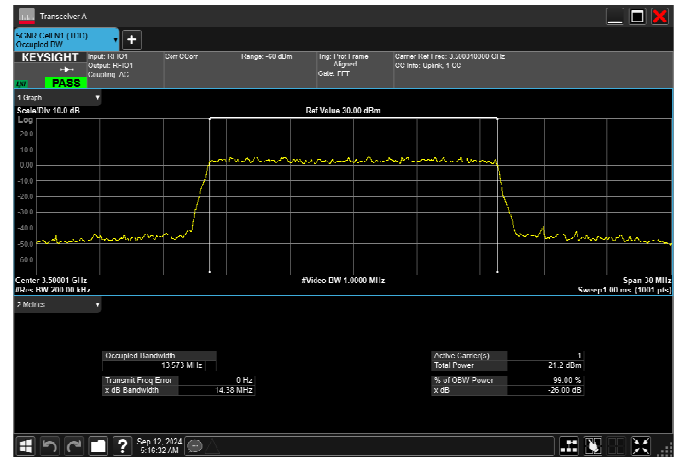

n77_1_15MHz_30kHz_3500MHz_DFT-s-OFDM 64
QAM_RB36@0 13.465MHz

n77_1_15MHz_30kHz_3500MHz_DFT-s-OFDM 256
QAM_RB36@0 13.466MHz

n77_1_15MHz_30kHz_3500MHz_CP-OFDM
QPSK_RB38@0 13.566MHz

n77_1_15MHz_30kHz_3500MHz_CP-OFDM 16
QAM_RB38@0 13.573MHz