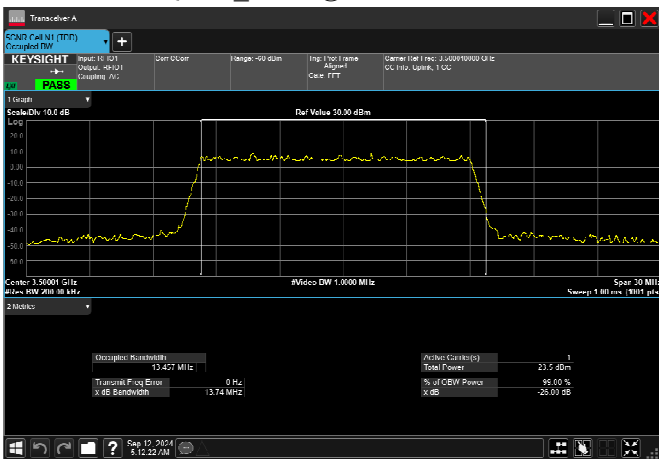

n77_1_15MHz_30kHz_3500MHz_DFT-s-OFDM 64
QAM_RB36@0 13.465MHz

n77_1_15MHz_30kHz_3500MHz_DFT-s-OFDM
QPSK_RB36@0 13.457MHz