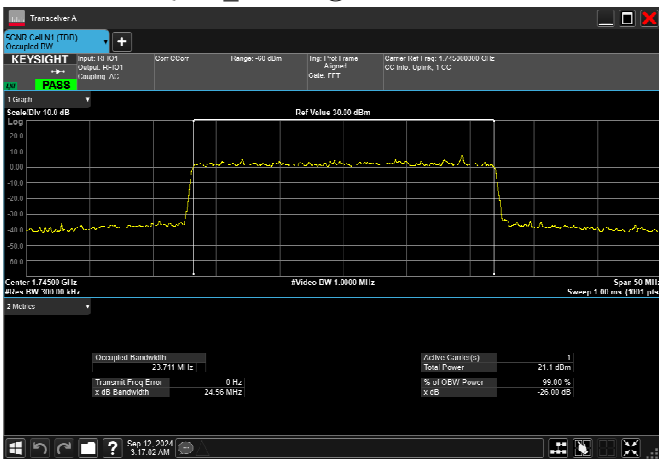

n66_25MHz_15kHz_1767.5MHz_DFT-s-OFDM $\pi/2$
BPSK_RB128@0 23.519MHz

n66_25MHz_15kHz_1745MHz_CP-OFDM 64
QAM_RB133@0 23.711MHz