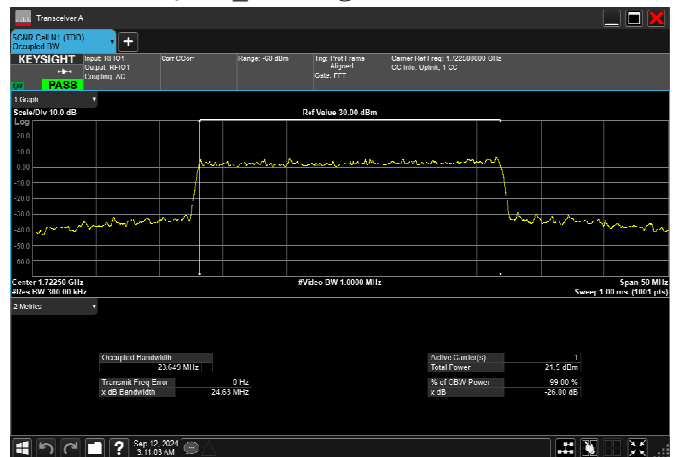

n66_25MHz_15kHz_1722.5MHz_CP-OFDM 64
QAM_RB133@0 23.706MHz

n66_25MHz_15kHz_1722.5MHz_CP-OFDM
QPSK_RB133@0 23.649MHz