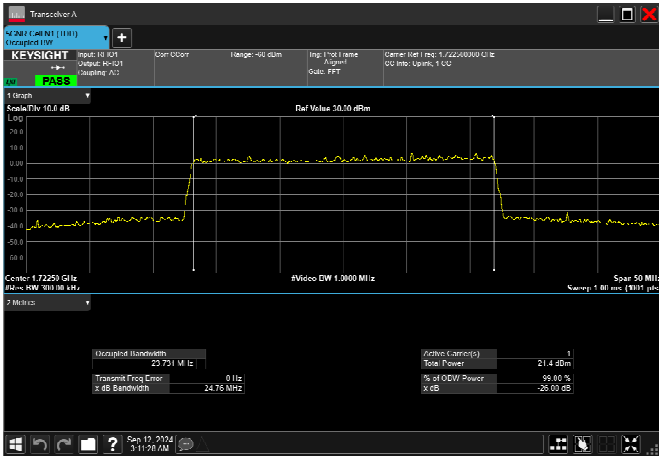

n66_25MHz_15kHz_1722.5MHz_CP-OFDM 256
QAM_RB133@0 23.708MHz

n66_25MHz_15kHz_1722.5MHz_CP-OFDM 16
QAM_RB133@0 23.731MHz