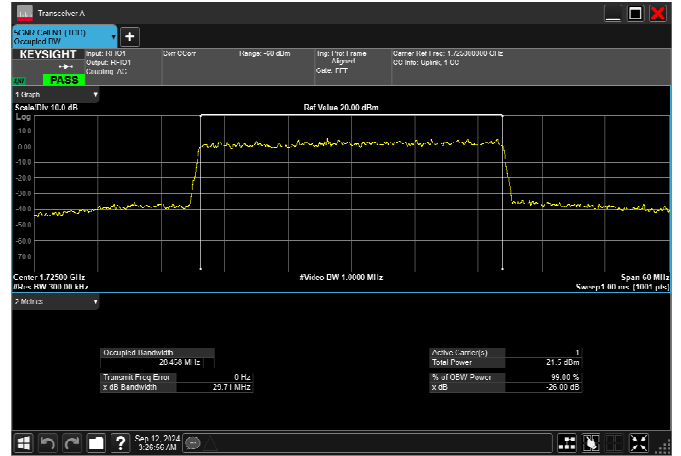

n66_30MHz_15kHz_1725MHz_CP-OFDM 256
QAM_RB160@0 28.490MHz

n66_30MHz_15kHz_1725MHz_CP-OFDM 16
QAM_RB160@0 28.468MHz