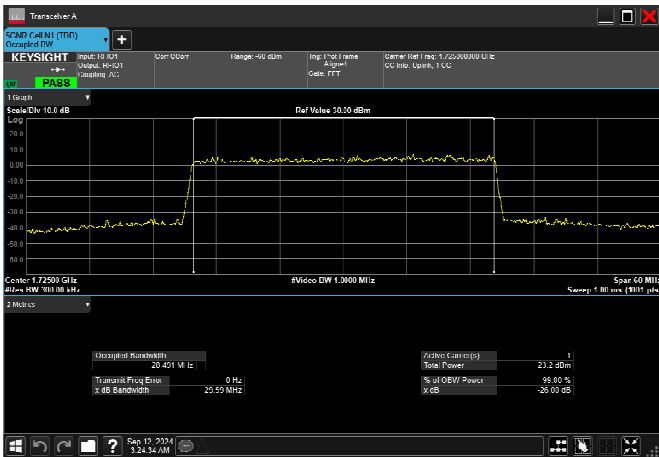

n66_30MHz_15kHz_1725MHz_DFT-s-OFDM 64
QAM_RB160@0 28.578MHz

n66_30MHz_15kHz_1725MHz_DFT-s-OFDM
QPSK_RB160@0 28.491MHz