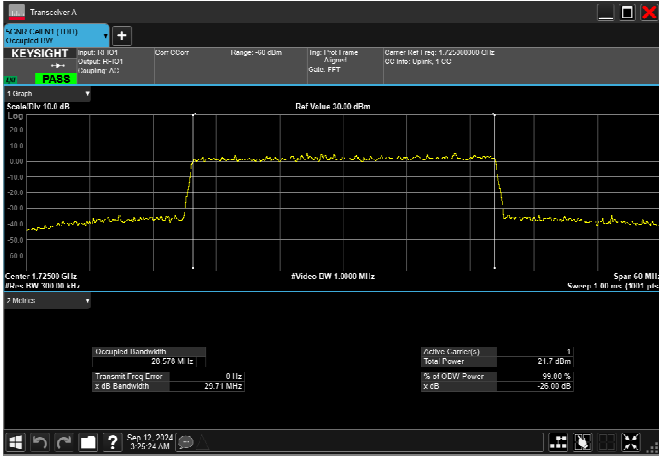

n66_30MHz_15kHz_1725MHz_CP-OFDM
QPSK_RB160@0 28.563MHz

n66_30MHz_15kHz_1725MHz_DFT-s-OFDM 64
QAM_RB160@0 28.578MHz