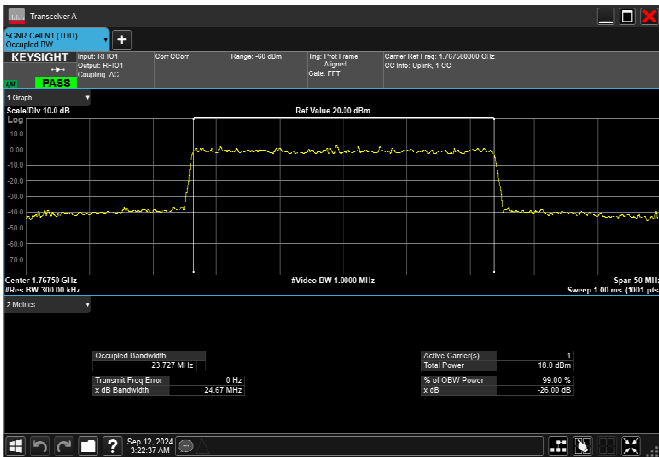

n66_30MHz_15kHz_1725MHz_DFT-s-OFDM
QPSK_RB160@0 28.491MHz

n66_25MHz_15kHz_1767.5MHz_CP-OFDM 256
QAM_RB133@0 23.727MHz