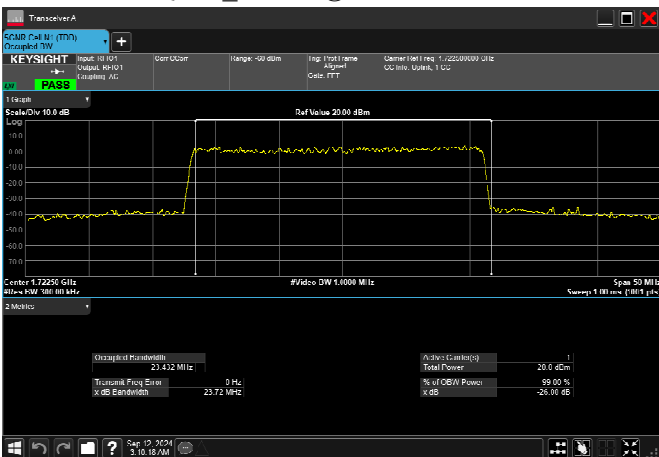

n66_25MHz_15kHz_1722.5MHz_CP-OFDM 16
QAM_RB133@0 23.731MHz

n66_25MHz_15kHz_1722.5MHz_DFT-s-OFDM 256
QAM_RB128@0 23.432MHz