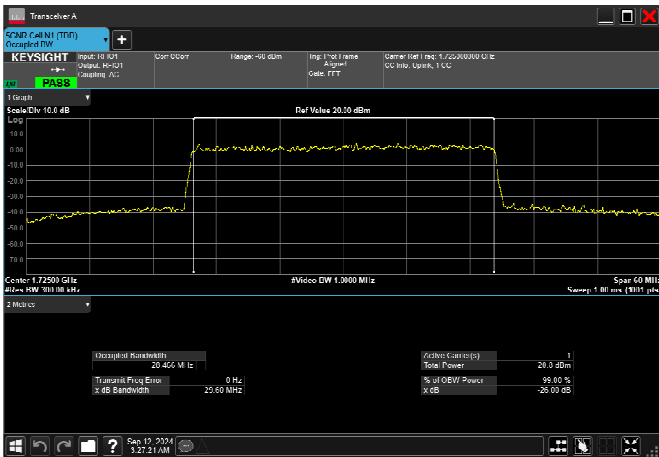

n66_30MHz_15kHz_1725MHz_CP-OFDM 64
QAM_RB160@0 28.466MHz