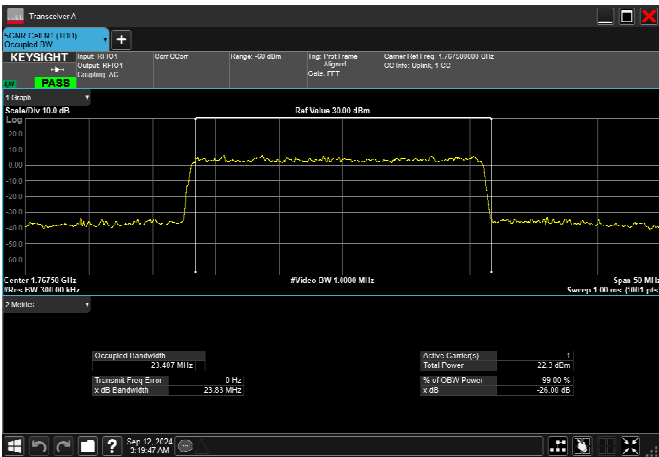

n66_25MHz_15kHz_1767.5MHz_DFT-s-OFDM 256
QAM_RB128@0 23.603MHz

n66_25MHz_15kHz_1767.5MHz_DFT-s-OFDM 16
QAM_RB128@0 23.407MHz