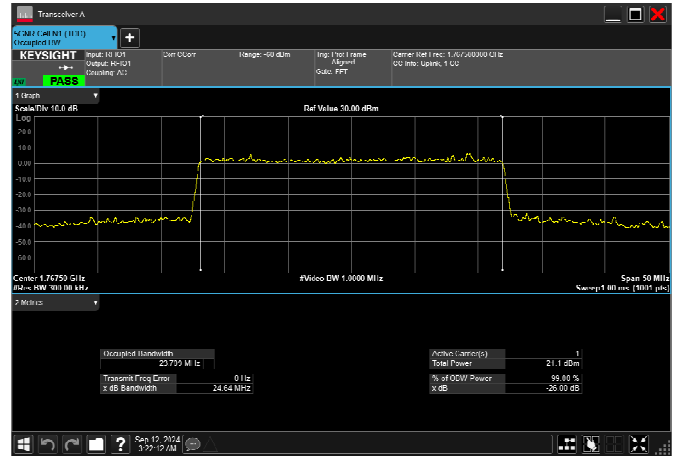

n66_30MHz_15kHz_1725MHz_DFT-s-OFDM $\pi/2$
BPSK_RB160@0 28.566MHz

n66_25MHz_15kHz_1767.5MHz_CP-OFDM 64
QAM_RB133@0 23.709MHz