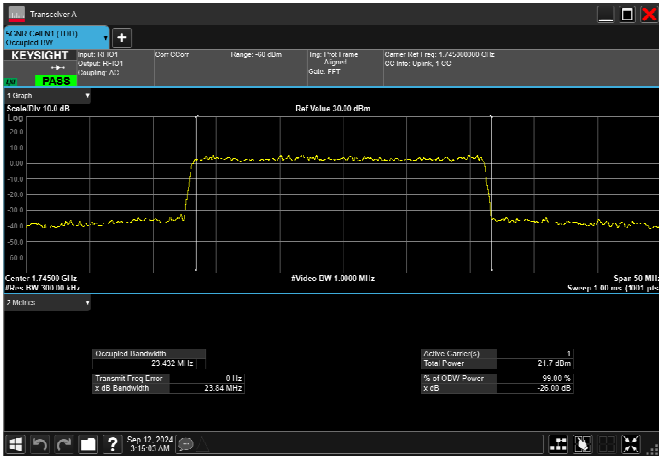

n66_25MHz_15kHz_1745MHz_CP-OFDM
QPSK_RB133@0 23.704MHz

n66_25MHz_15kHz_1745MHz_DFT-s-OFDM 64
QAM_RB128@0 23.432MHz