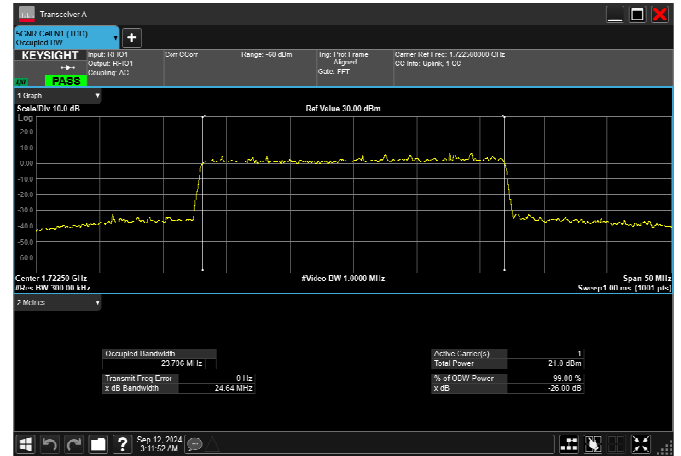

n66_25MHz_15kHz_1745MHz_DFT-s-OFDM $\pi/2$
BPSK_RB128@0 23.523MHz

n66_25MHz_15kHz_1722.5MHz_CP-OFDM 64
QAM_RB133@0 23.706MHz