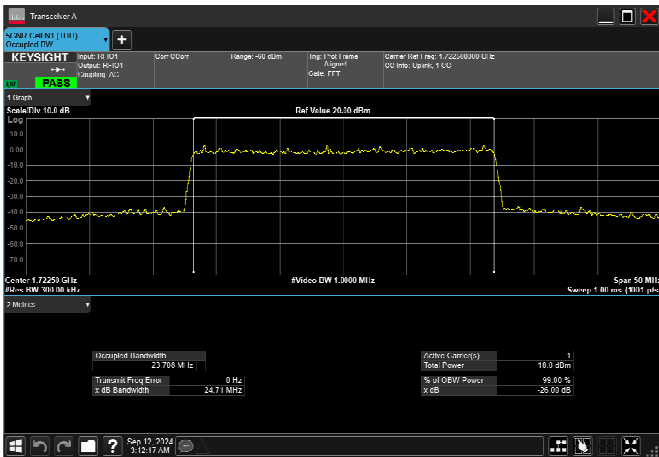

n66_25MHz_15kHz_1745MHz_DFT-s-OFDM
QPSK_RB128@0 23.439MHz

n66_25MHz_15kHz_1722.5MHz_CP-OFDM 256
QAM_RB133@0 23.708MHz