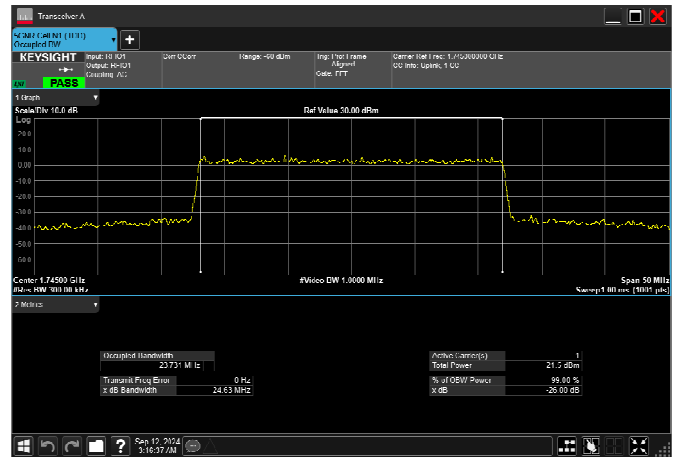

n66_25MHz_15kHz_1745MHz_CP-OFDM 256
QAM_RB133@0 23.640MHz

n66_25MHz_15kHz_1745MHz_CP-OFDM 16
QAM_RB133@0 23.731MHz