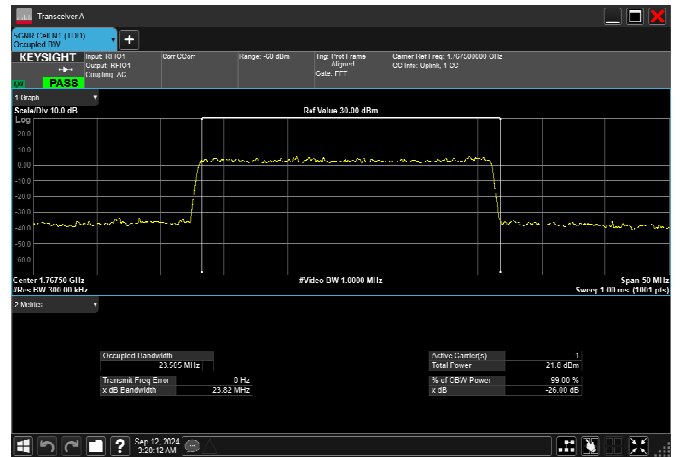

n66_25MHz_15kHz_1767.5MHz_CP-OFDM
QPSK_RB133@0 23.708MHz

n66_25MHz_15kHz_1767.5MHz_DFT-s-OFDM 64
QAM_RB128@0 23.505MHz