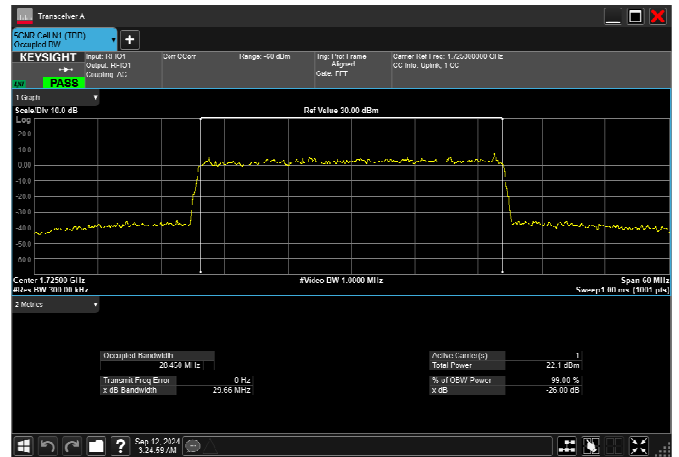

n66_30MHz_15kHz_1725MHz_DFT-s-OFDM 256
QAM_RB160@0 28.483MHz

n66_30MHz_15kHz_1725MHz_DFT-s-OFDM 16
QAM_RB160@0 28.460MHz