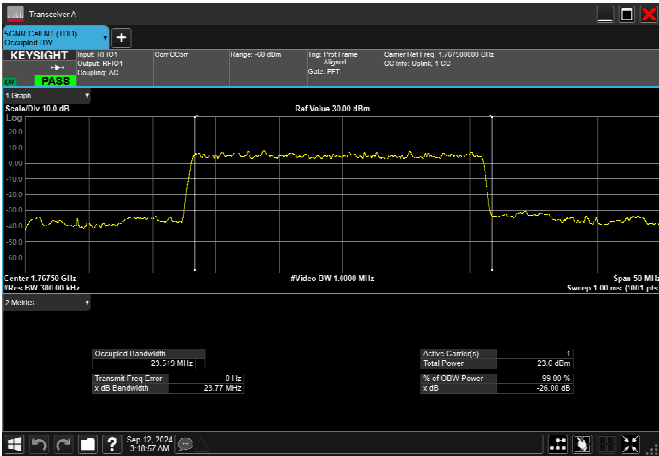

n66_25MHz_15kHz_1767.5MHz_DFT-s-OFDM 16
QAM_RB128@0 23.407MHz

n66_25MHz_15kHz_1767.5MHz_DFT-s-OFDM $\pi/2$
BPSK_RB128@0 23.519MHz