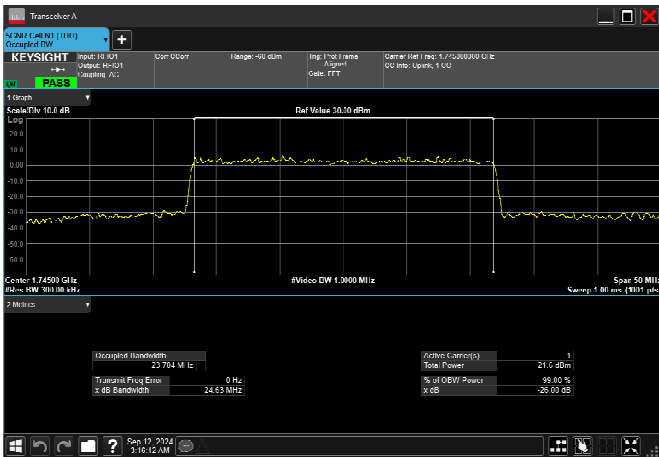

n66_25MHz_15kHz_1745MHz_CP-OFDM 64
QAM_RB133@0 23.711MHz

n66_25MHz_15kHz_1745MHz_CP-OFDM
QPSK_RB133@0 23.704MHz