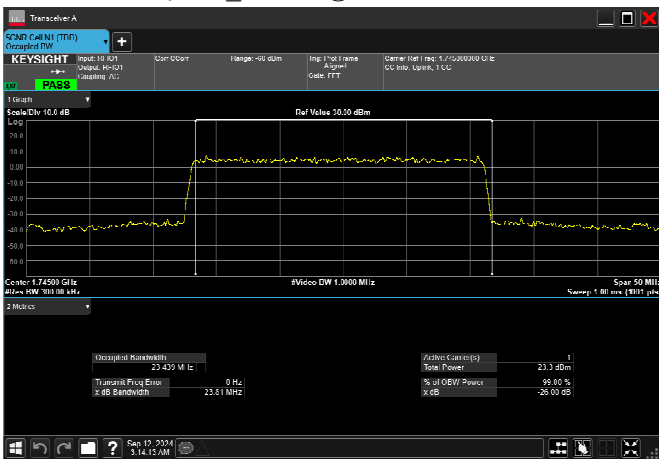

n66_25MHz_15kHz_1745MHz_DFT-s-OFDM 64
QAM_RB128@0 23.432MHz

n66_25MHz_15kHz_1745MHz_DFT-s-OFDM
QPSK_RB128@0 23.439MHz