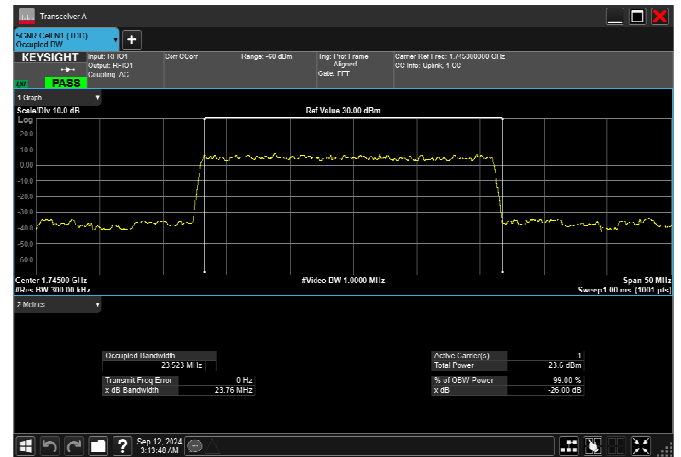

n66\_25MHz\_15kHz\_1722.5MHz\_CP-OFDM 16  
QAM\_RB133@0 23.731MHz

n66\_25MHz\_15kHz\_1722.5MHz\_CP-OFDM 64  
QAM\_RB133@0 23.706MHz

n66\_25MHz\_15kHz\_1722.5MHz\_CP-OFDM 256  
QAM\_RB133@0 23.708MHz

n66\_25MHz\_15kHz\_1745MHz\_DFT-s-OFDM  $\pi/2$   
BPSK\_RB128@0 23.523MHz