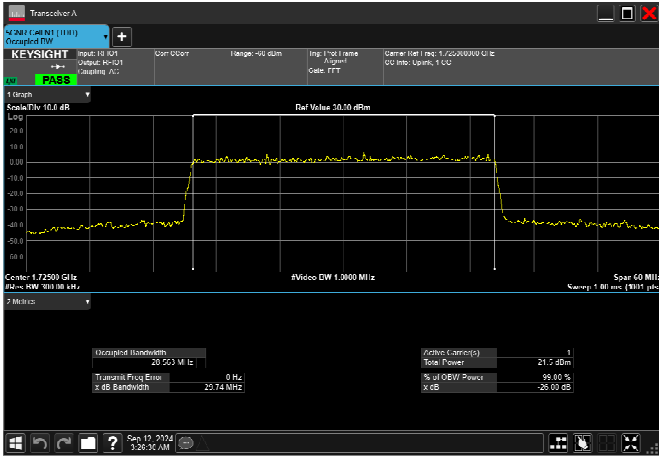

n66_30MHz_15kHz_1725MHz_CP-OFDM 64
QAM_RB160@0 28.466MHz

n66_30MHz_15kHz_1725MHz_CP-OFDM
QPSK_RB160@0 28.563MHz