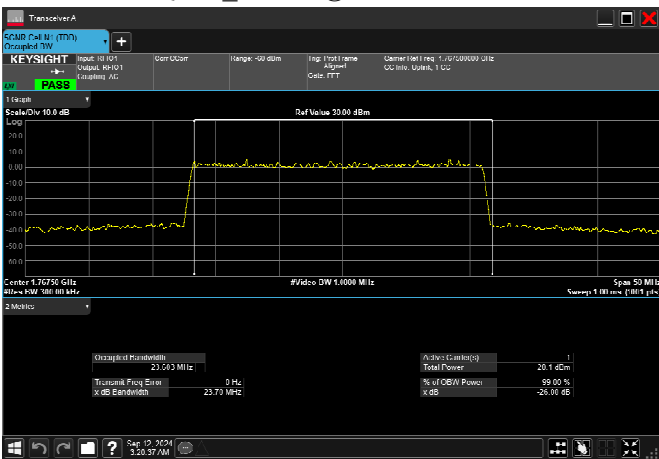

n66_25MHz_15kHz_1767.5MHz_CP-OFDM 16
QAM_RB133@0 23.713MHz

n66_25MHz_15kHz_1767.5MHz_DFT-s-OFDM 256
QAM_RB128@0 23.603MHz