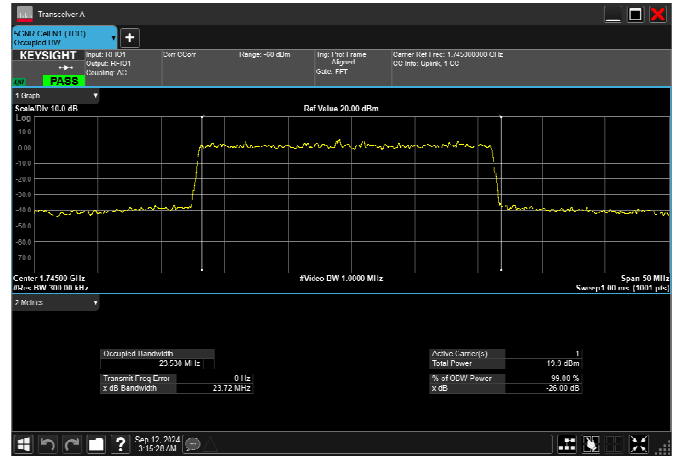

n66\_25MHz\_15kHz\_1745MHz\_DFT-s-OFDM  
QPSK\_RB128@0 23.439MHz

n66\_25MHz\_15kHz\_1745MHz\_DFT-s-OFDM 16  
QAM\_RB128@0 23.434MHz

n66\_25MHz\_15kHz\_1745MHz\_DFT-s-OFDM 64  
QAM\_RB128@0 23.432MHz

n66\_25MHz\_15kHz\_1745MHz\_DFT-s-OFDM 256  
QAM\_RB128@0 23.530MHz