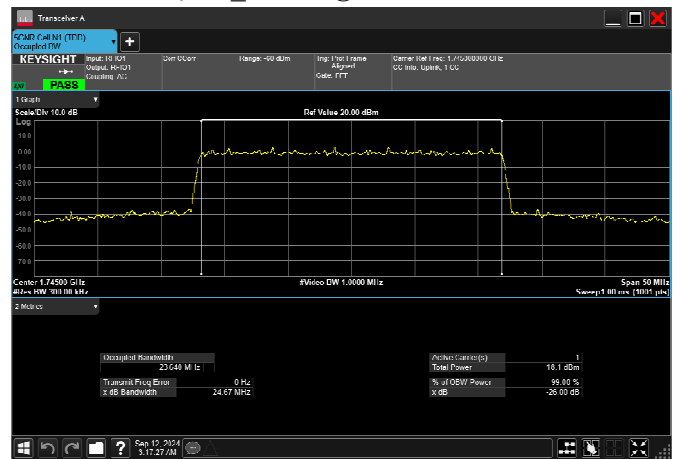

n66\_25MHz\_15kHz\_1745MHz\_CP-OFDM  
QPSK\_RB133@0 23.704MHz

n66\_25MHz\_15kHz\_1745MHz\_CP-OFDM 16  
QAM\_RB133@0 23.731MHz

n66\_25MHz\_15kHz\_1745MHz\_CP-OFDM 64  
QAM\_RB133@0 23.711MHz

n66\_25MHz\_15kHz\_1745MHz\_CP-OFDM 256  
QAM\_RB133@0 23.640MHz