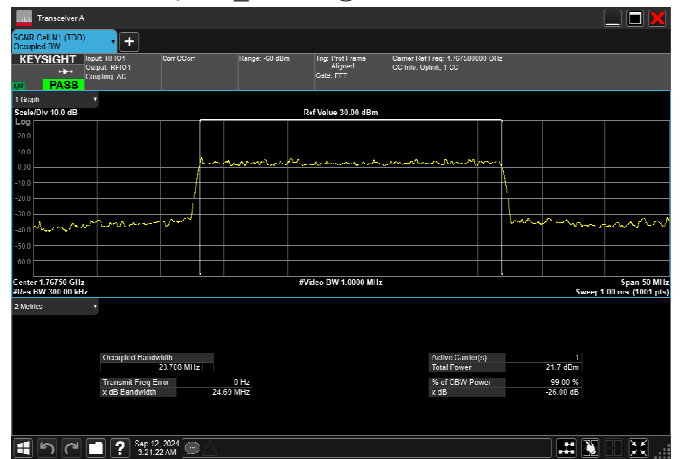

n66_25MHz_15kHz_1767.5MHz_CP-OFDM 64
QAM_RB133@0 23.709MHz

n66_25MHz_15kHz_1767.5MHz_CP-OFDM
QPSK_RB133@0 23.708MHz