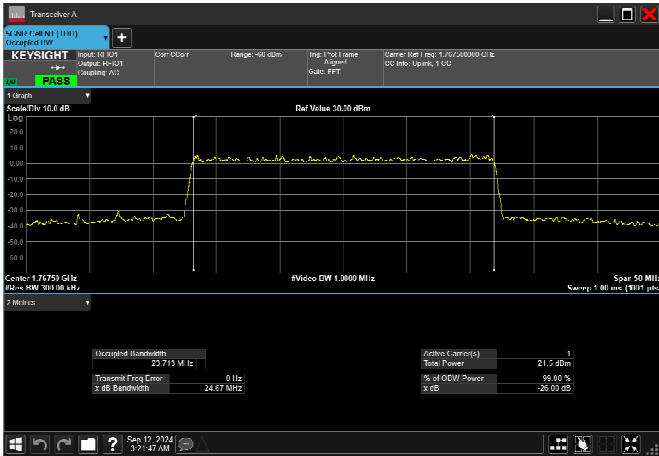

n66_25MHz_15kHz_1767.5MHz_CP-OFDM 256
QAM_RB133@0 23.727MHz

n66_25MHz_15kHz_1767.5MHz_CP-OFDM 16
QAM_RB133@0 23.713MHz