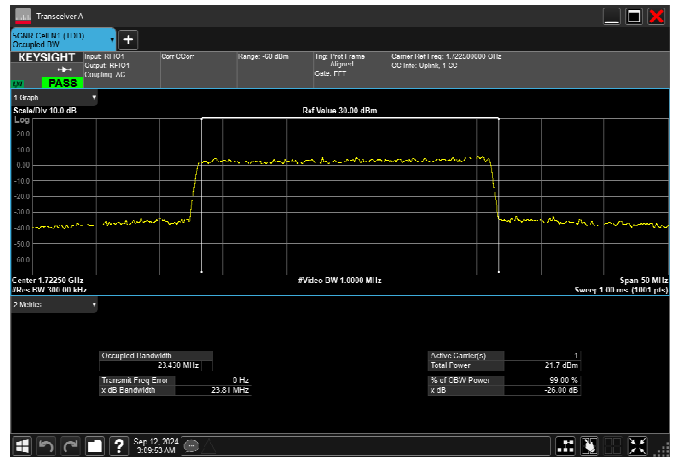

n66_25MHz_15kHz_1722.5MHz_CP-OFDM
QPSK_RB133@0 23.649MHz

n66_25MHz_15kHz_1722.5MHz_DFT-s-OFDM 64
QAM_RB128@0 23.430MHz