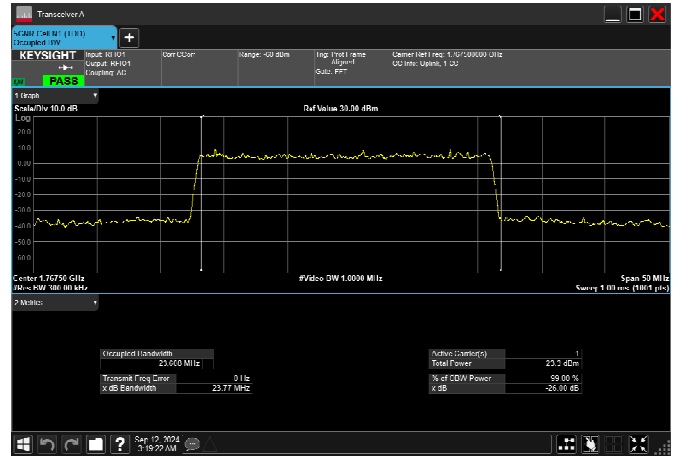

n66_25MHz_15kHz_1767.5MHz_DFT-s-OFDM 64
QAM_RB128@0 23.505MHz

n66_25MHz_15kHz_1767.5MHz_DFT-s-OFDM
QPSK_RB128@0 23.608MHz