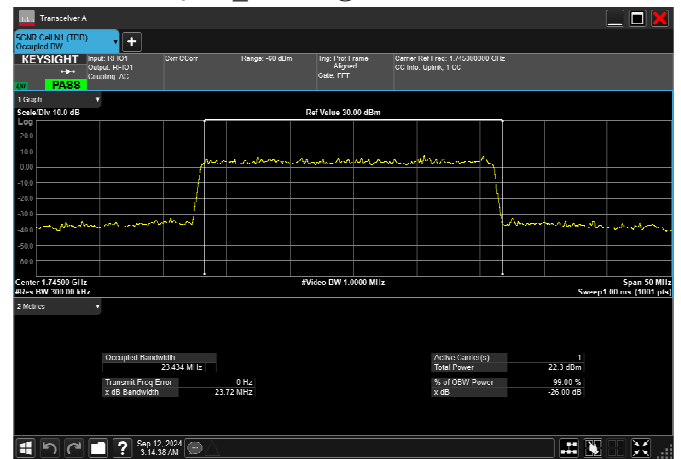

n66_25MHz_15kHz_1745MHz_DFT-s-OFDM 256
QAM_RB128@0 23.530MHz

n66_25MHz_15kHz_1745MHz_DFT-s-OFDM 16
QAM_RB128@0 23.434MHz