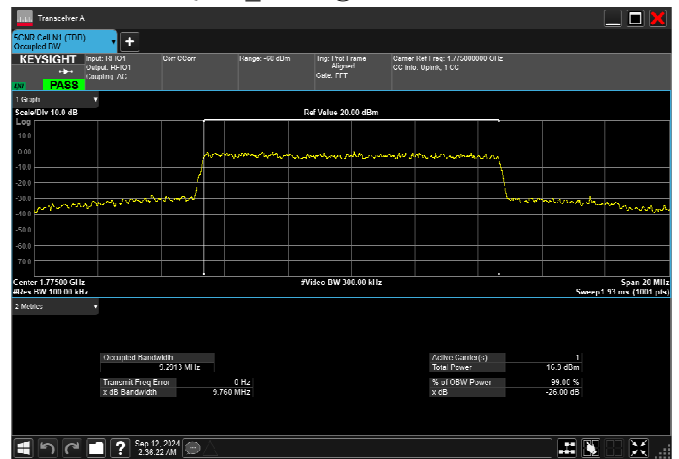

n66_15MHz_15kHz_1717.5MHz_DFT-s-OFDM
QPSK_RB75@0 13.941MHz

n66_10MHz_15kHz_1775MHz_CP-OFDM 256
QAM_RB52@0 9.291MHz