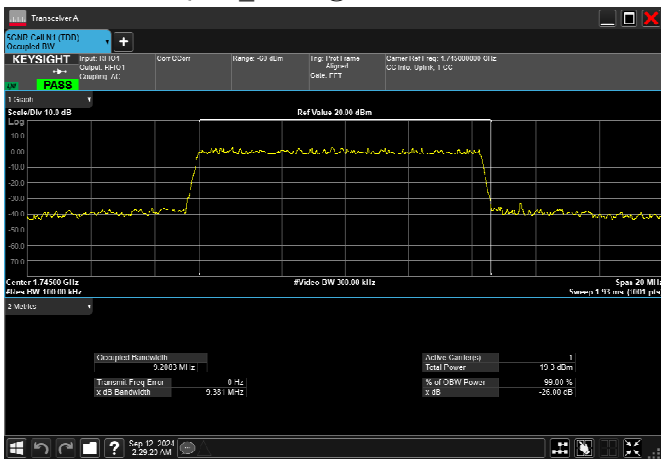

n66_10MHz_15kHz_1745MHz_CP-OFDM 16
QAM_RB52@0 9.294MHz

n66_10MHz_15kHz_1745MHz_DFT-s-OFDM 256
QAM_RB50@0 9.208MHz