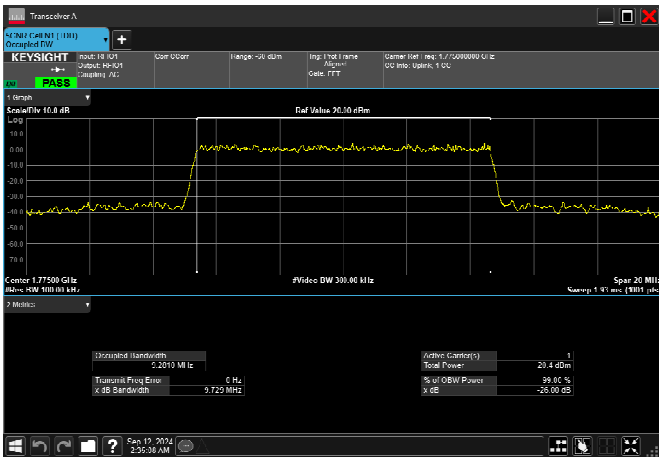

n66_10MHz_15kHz_1775MHz_CP-OFDM 64
QAM_RB52@0 9.283MHz

n66_10MHz_15kHz_1775MHz_CP-OFDM
QPSK_RB52@0 9.281MHz