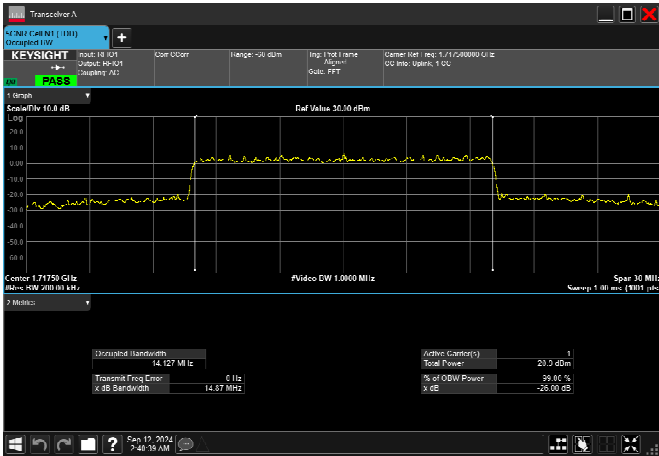

n66_15MHz_15kHz_1717.5MHz_CP-OFDM 256
QAM_RB79@0 14.189MHz

n66_15MHz_15kHz_1717.5MHz_CP-OFDM 16
QAM_RB79@0 14.127MHz