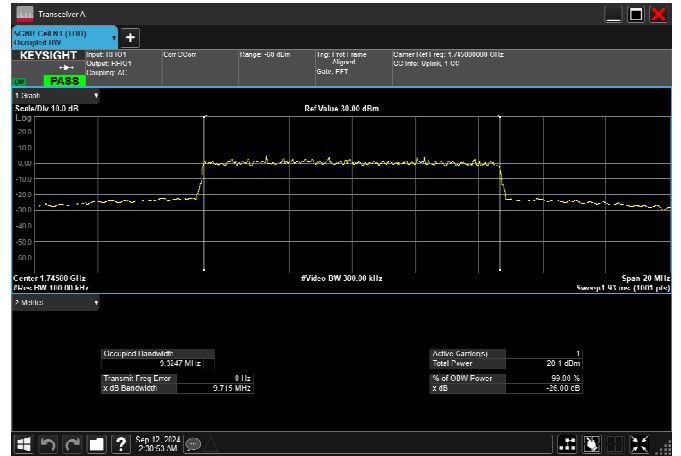

n66_10MHz_15kHz_1745MHz_DFT-s-OFDM 256
QAM_RB50@0 9.208MHz

n66_10MHz_15kHz_1745MHz_CP-OFDM
QPSK_RB52@0 9.281MHz

n66_10MHz_15kHz_1745MHz_CP-OFDM 16
QAM_RB52@0 9.294MHz

n66_10MHz_15kHz_1745MHz_CP-OFDM 64
QAM_RB52@0 9.325MHz