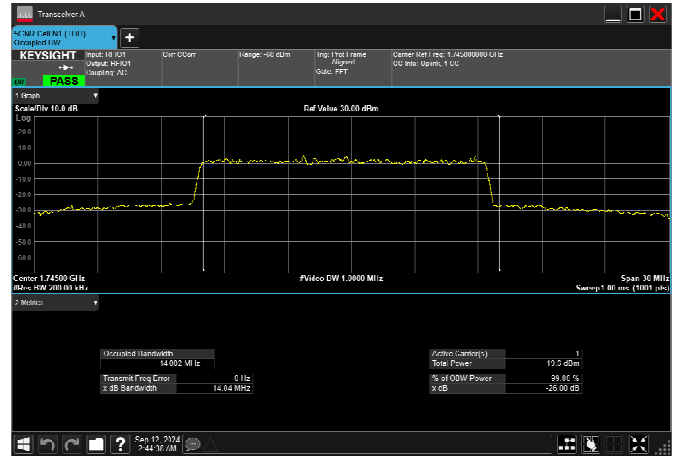

n66_15MHz_15kHz_1745MHz_DFT-s-OFDM $\pi/2$
BPSK_RB75@0 13.996MHz

n66_15MHz_15kHz_1745MHz_DFT-s-OFDM 16
QAM_RB75@0 14.166MHz

n66_15MHz_15kHz_1745MHz_DFT-s-OFDM 64
QAM_RB75@0 13.991MHz

n66_15MHz_15kHz_1745MHz_DFT-s-OFDM 256
QAM_RB75@0 14.002MHz