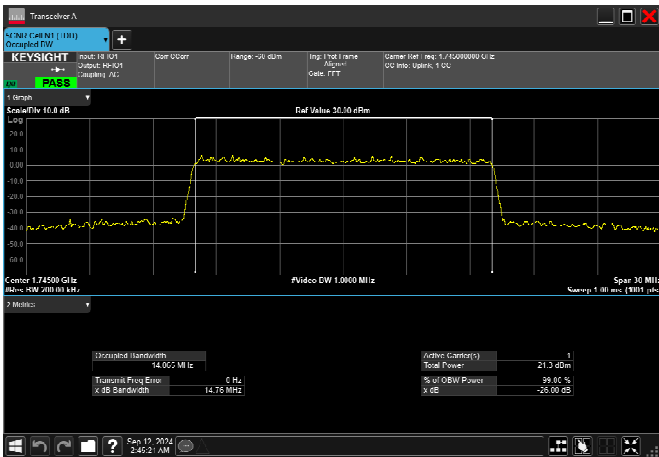

n66_15MHz_15kHz_1745MHz_CP-OFDM 64
QAM_RB79@0 14.117MHz

n66_15MHz_15kHz_1745MHz_CP-OFDM
QPSK_RB79@0 14.065MHz