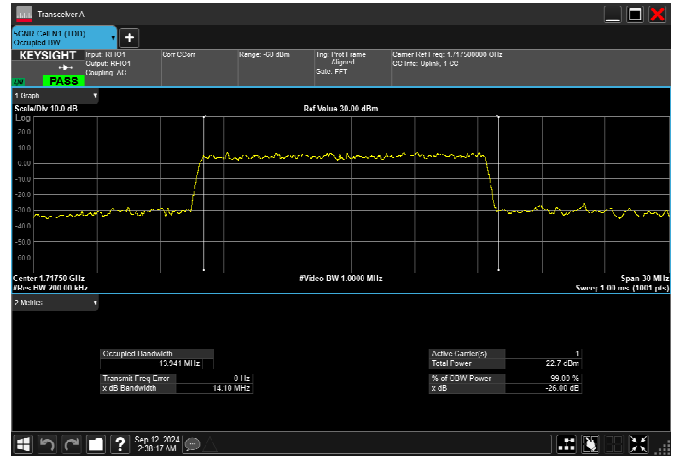

n66_10MHz_15kHz_1775MHz_CP-OFDM 64
QAM_RB52@0 9.283MHz

n66_10MHz_15kHz_1775MHz_CP-OFDM 256
QAM_RB52@0 9.291MHz

n66_15MHz_15kHz_1717.5MHz_DFT-s-OFDM $\pi/2$
BPSK_RB75@0 13.948MHz

n66_15MHz_15kHz_1717.5MHz_DFT-s-OFDM
QPSK_RB75@0 13.941MHz