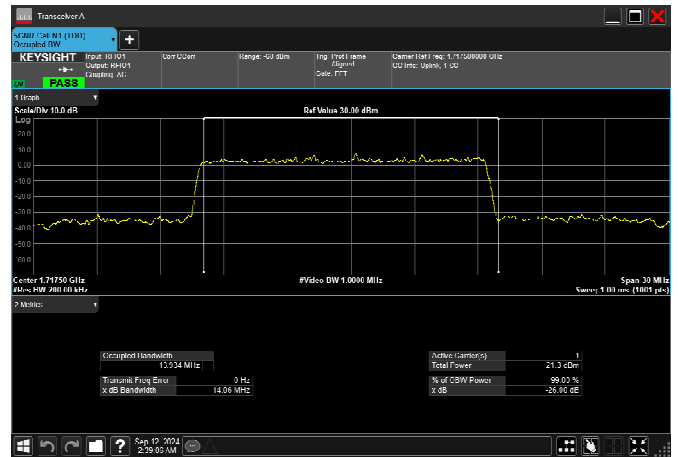

n66_15MHz_15kHz_1717.5MHz_CP-OFDM
QPSK_RB79@0 14.107MHz

n66_15MHz_15kHz_1717.5MHz_DFT-s-OFDM 64
QAM_RB75@0 13.934MHz