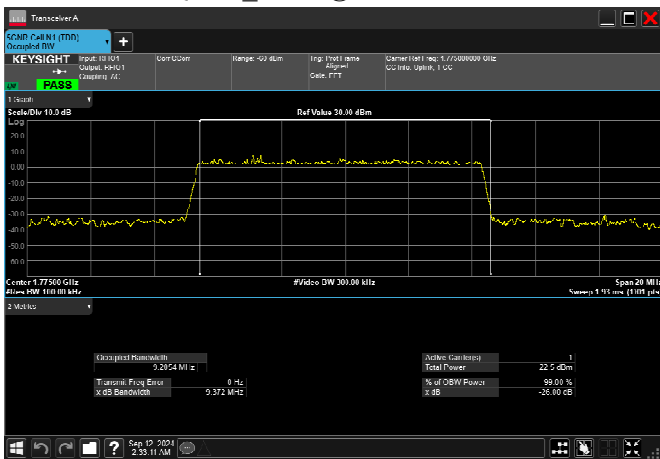

n66_10MHz_15kHz_1775MHz_DFT-s-OFDM 64
QAM_RB50@0 9.216MHz

n66_10MHz_15kHz_1775MHz_DFT-s-OFDM
QPSK_RB50@0 9.205MHz