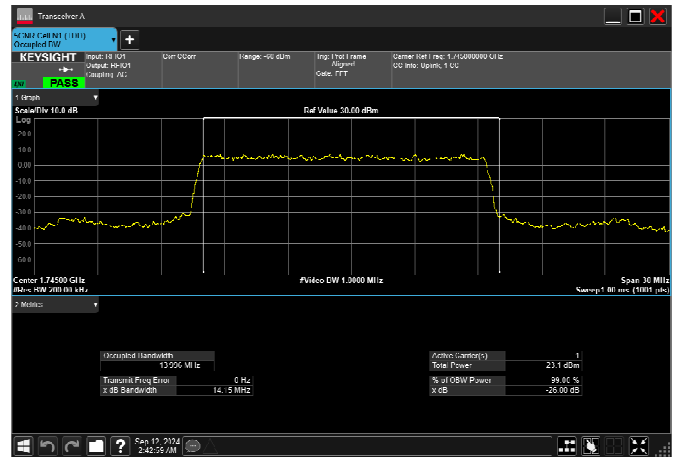

n66_15MHz_15kHz_1745MHz_DFT-s-OFDM 16
QAM_RB75@0 14.166MHz

n66_15MHz_15kHz_1745MHz_DFT-s-OFDM $\pi/2$
BPSK_RB75@0 13.996MHz