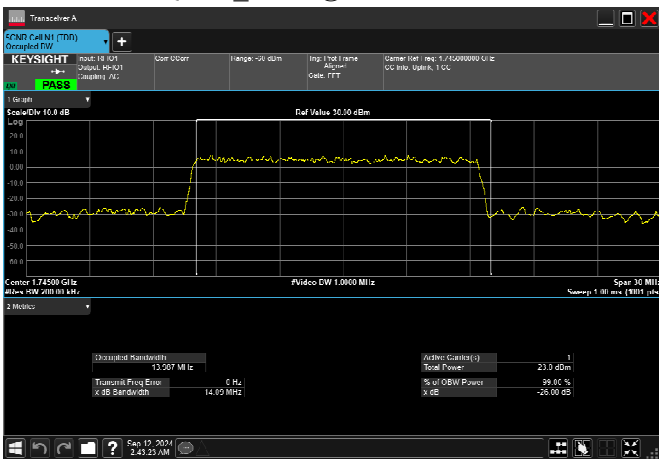

n66_15MHz_15kHz_1745MHz_DFT-s-OFDM 64
QAM_RB75@0 13.991MHz

n66_15MHz_15kHz_1745MHz_DFT-s-OFDM
QPSK_RB75@0 13.987MHz