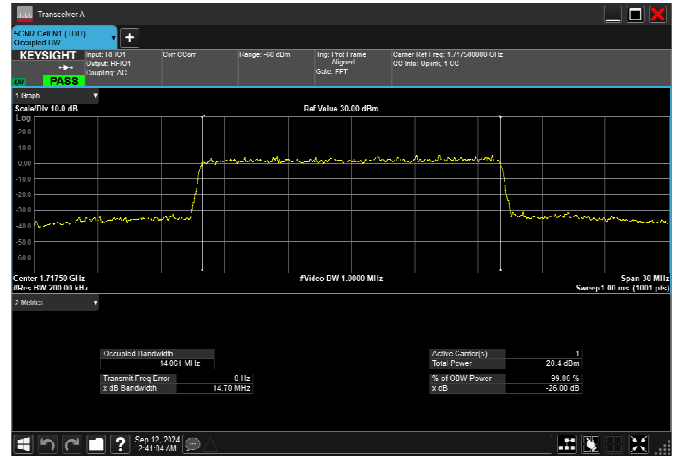

n66_15MHz_15kHz_1717.5MHz_CP-OFDM 16
QAM_RB79@0 14.127MHz

n66_15MHz_15kHz_1717.5MHz_CP-OFDM 256
QAM_RB79@0 14.189MHz

n66_15MHz_15kHz_1745MHz_DFT-s-OFDM
QPSK_RB75@0 13.987MHz

n66_15MHz_15kHz_1717.5MHz_CP-OFDM 64
QAM_RB79@0 14.061MHz