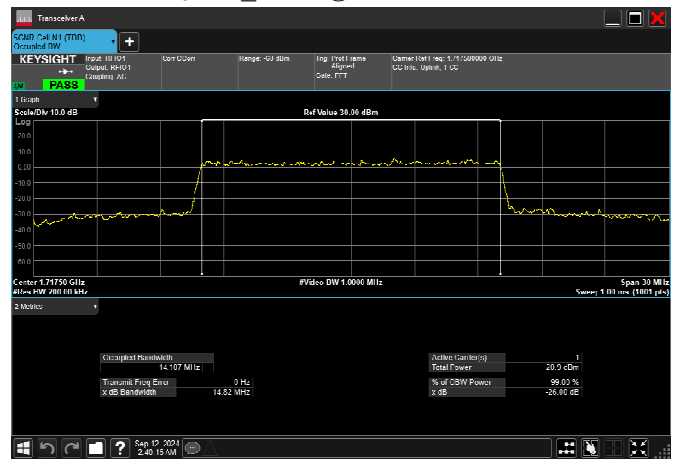

n66_15MHz_15kHz_1717.5MHz_DFT-s-OFDM 16
QAM_RB75@0 14.115MHz

n66_15MHz_15kHz_1717.5MHz_DFT-s-OFDM 64
QAM_RB75@0 13.934MHz

n66_15MHz_15kHz_1717.5MHz_DFT-s-OFDM 256
QAM_RB75@0 13.927MHz

n66_15MHz_15kHz_1717.5MHz_CP-OFDM
QPSK_RB79@0 14.107MHz