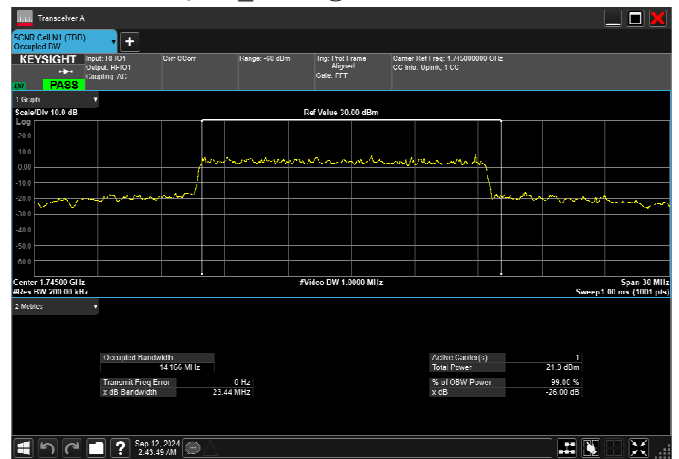

n66_15MHz_15kHz_1745MHz_DFT-s-OFDM 256
QAM_RB75@0 14.002MHz

n66_15MHz_15kHz_1745MHz_DFT-s-OFDM 16
QAM_RB75@0 14.166MHz