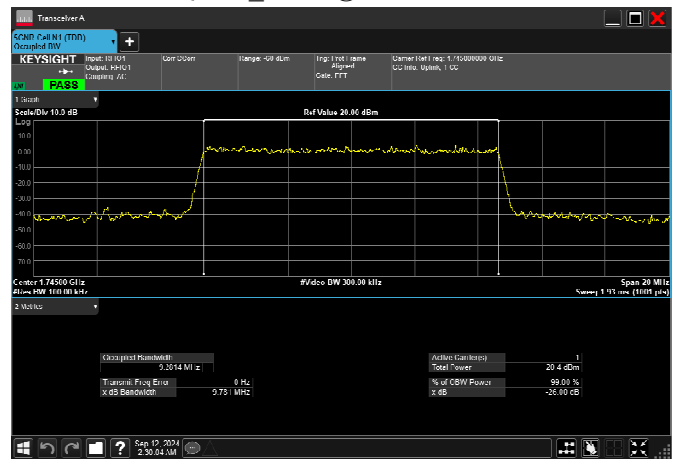

n66_10MHz_15kHz_1745MHz_CP-OFDM 64
QAM_RB52@0 9.325MHz

n66_10MHz_15kHz_1745MHz_CP-OFDM
QPSK_RB52@0 9.281MHz