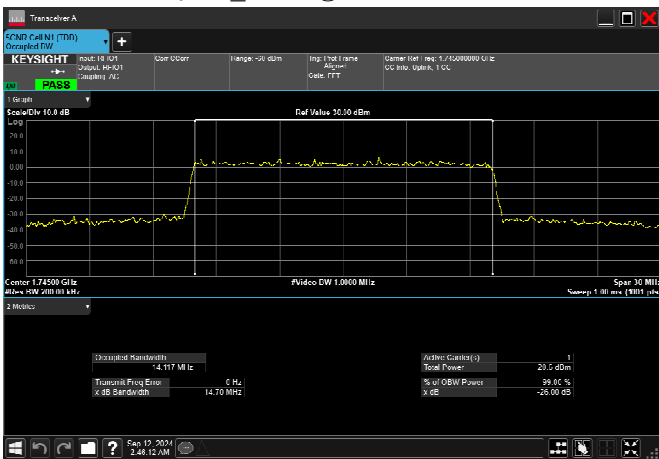

n66_15MHz_15kHz_1745MHz_CP-OFDM 64
QAM_RB79@0 14.117MHz