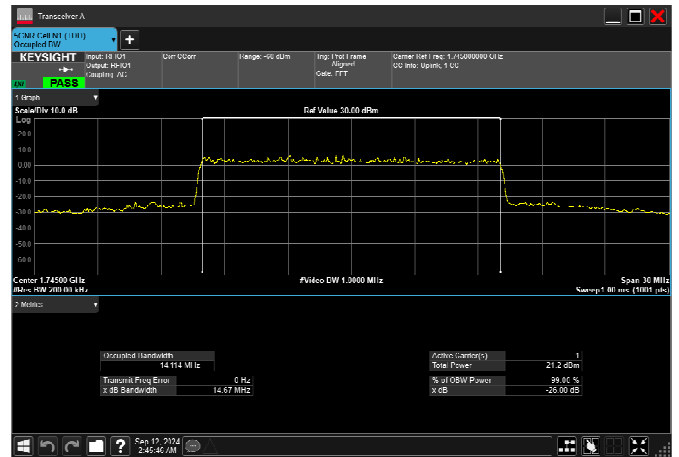

n66_15MHz_15kHz_1745MHz_CP-OFDM 256
QAM_RB79@0 14.124MHz

n66_15MHz_15kHz_1745MHz_CP-OFDM 16
QAM_RB79@0 14.114MHz