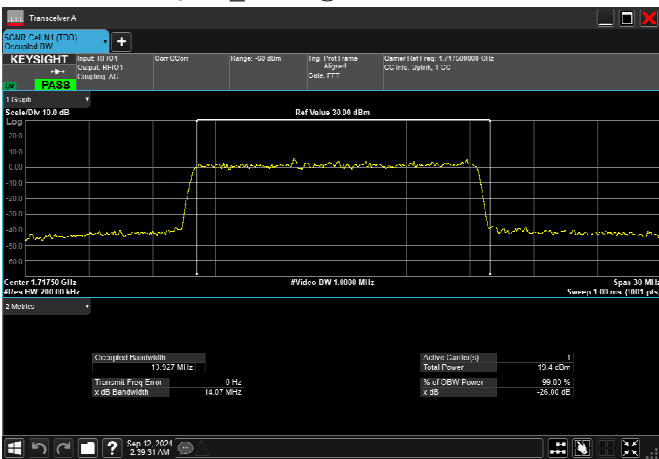

n66_15MHz_15kHz_1717.5MHz_CP-OFDM 16
QAM_RB79@0 14.127MHz

n66_15MHz_15kHz_1717.5MHz_DFT-s-OFDM 256
QAM_RB75@0 13.927MHz