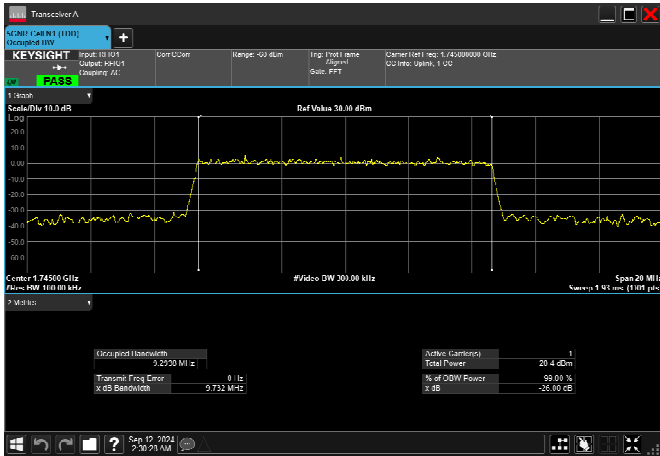

n66_10MHz_15kHz_1745MHz_CP-OFDM 256
QAM_RB52@0 9.283MHz

n66_10MHz_15kHz_1745MHz_CP-OFDM 16
QAM_RB52@0 9.294MHz