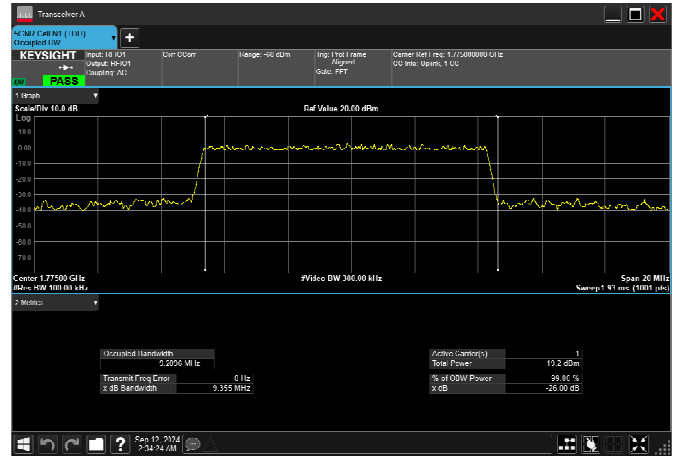

n66_10MHz_15kHz_1775MHz_CP-OFDM 16
QAM_RB52@0 9.292MHz

n66_10MHz_15kHz_1775MHz_DFT-s-OFDM 256
QAM_RB50@0 9.210MHz