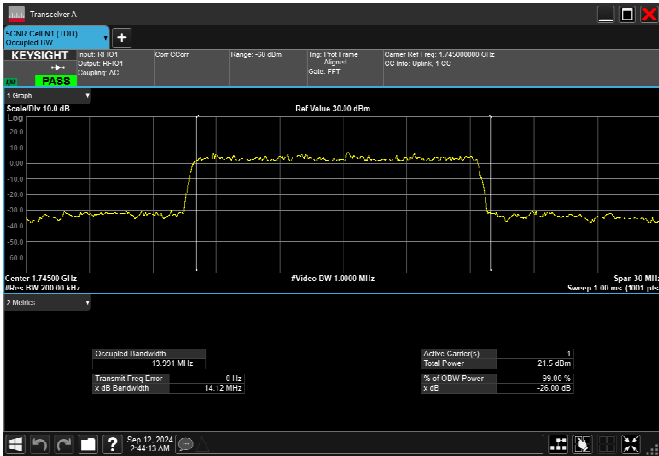

n66_15MHz_15kHz_1745MHz_CP-OFDM
QPSK_RB79@0 14.065MHz

n66_15MHz_15kHz_1745MHz_DFT-s-OFDM 64
QAM_RB75@0 13.991MHz