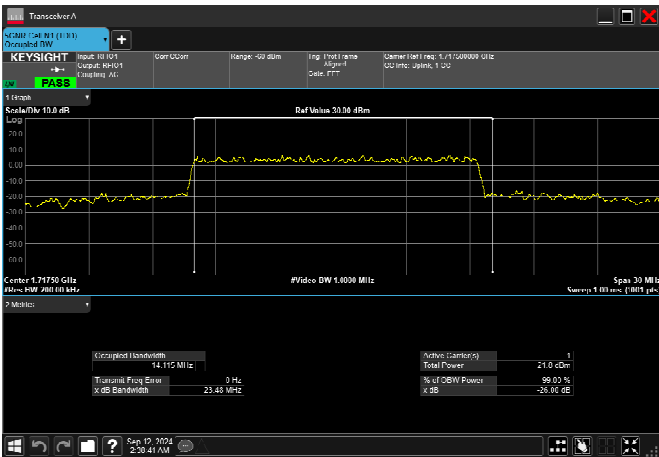

n66_15MHz_15kHz_1717.5MHz_DFT-s-OFDM 256
QAM_RB75@0 13.927MHz

n66_15MHz_15kHz_1717.5MHz_DFT-s-OFDM 16
QAM_RB75@0 14.115MHz