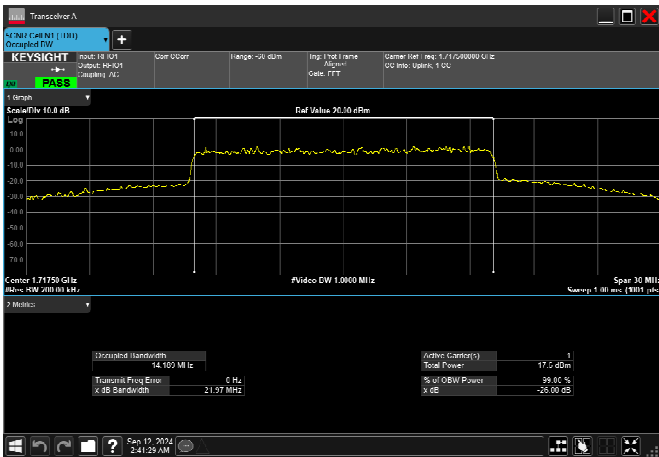

n66_15MHz_15kHz_1745MHz_DFT-s-OFDM
QPSK_RB75@0 13.987MHz

n66_15MHz_15kHz_1717.5MHz_CP-OFDM 256
QAM_RB79@0 14.189MHz