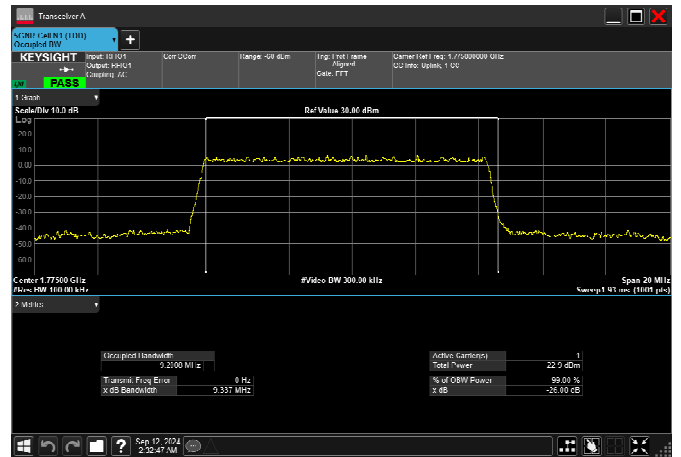

n66_10MHz_15kHz_1775MHz_DFT-s-OFDM 16
QAM_RB50@0 9.259MHz

n66_10MHz_15kHz_1775MHz_DFT-s-OFDM $\pi/2$
BPSK_RB50@0 9.201MHz