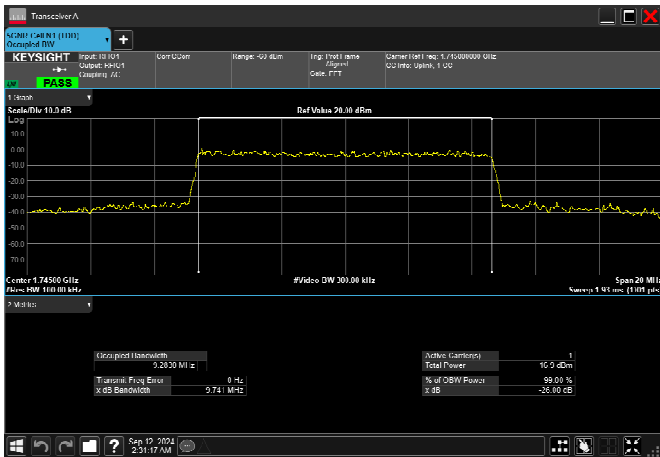

n66_10MHz_15kHz_1775MHz_DFT-s-OFDM
QPSK_RB50@0 9.205MHz

n66_10MHz_15kHz_1745MHz_CP-OFDM 256
QAM_RB52@0 9.283MHz