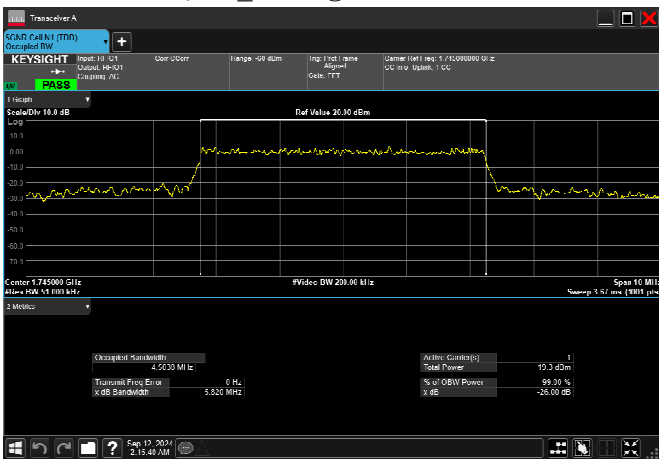

n66_5MHz_15kHz_1745MHz_CP-OFDM 64
QAM_RB25@0 4.504MHz