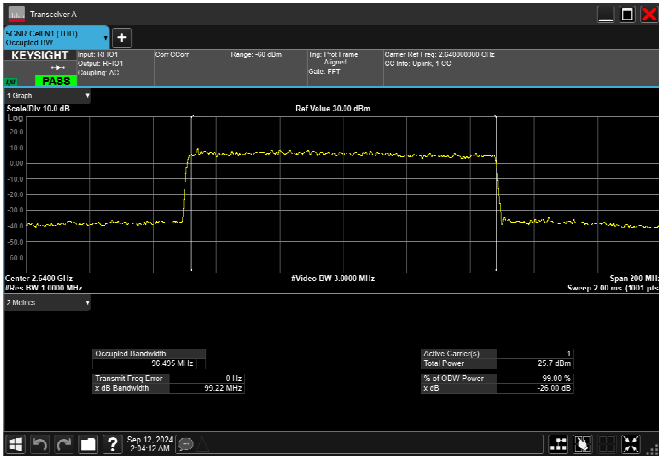

n41_100MHz_30kHz_2640MHz_DFT-s-OFDM 64
QAM_RB270@0 96.495MHz