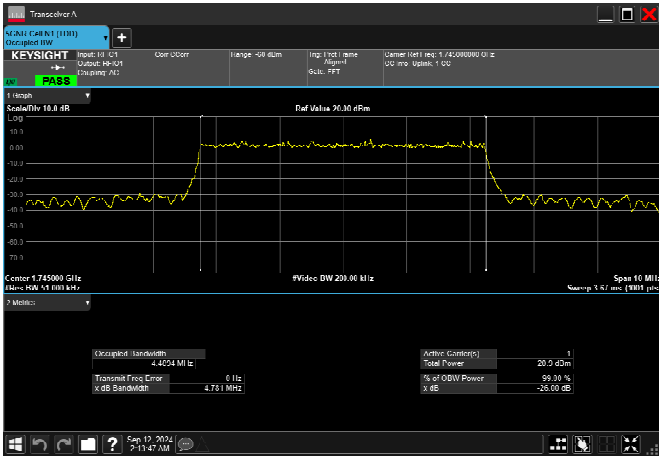

n66_5MHz_15kHz_1745MHz_DFT-s-OFDM 64
QAM_RB25@0 4.489MHz