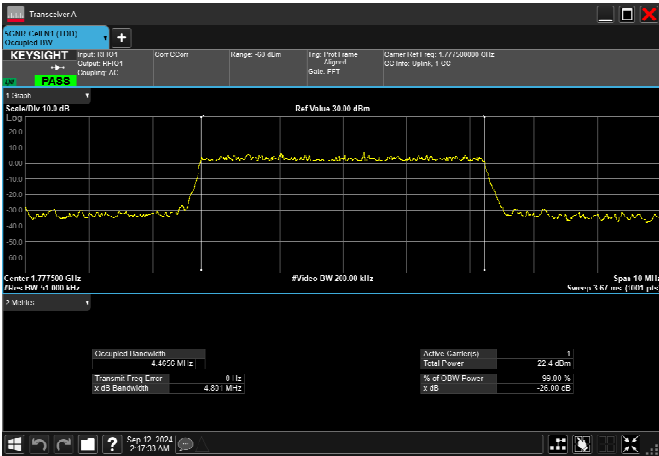

n66_5MHz_15kHz_1777.5MHz_DFT-s-OFDM $\pi/2$
BPSK_RB25@0 4.466MHz