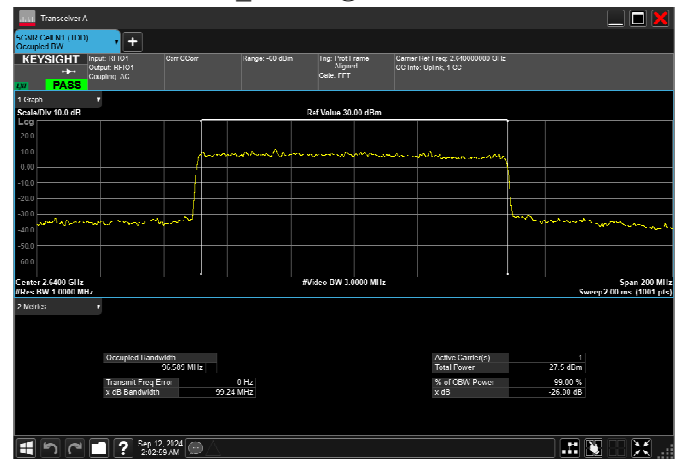

n41_100MHz_30kHz_2592.99MHz_CP-OFDM 16
QAM_RB273@0 97.325MHz

n41_100MHz_30kHz_2592.99MHz_CP-OFDM 64
QAM_RB273@0 97.264MHz

n41_100MHz_30kHz_2592.99MHz_CP-OFDM 256
QAM_RB273@0 97.245MHz

n41_100MHz_30kHz_2640MHz_DFT-s-OFDM $\pi/2$
BPSK_RB270@0 96.589MHz