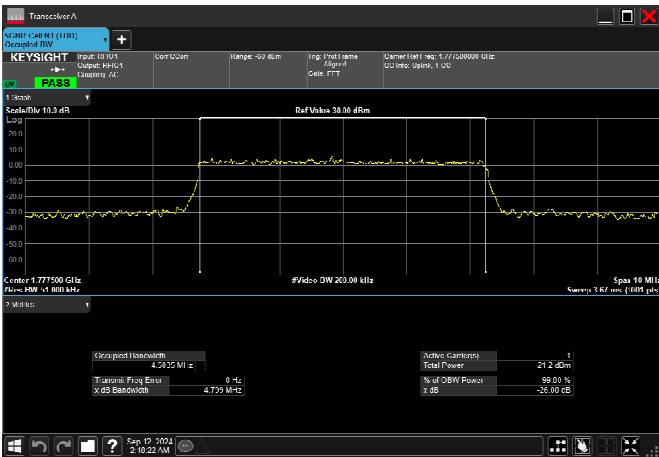

n66_5MHz_15kHz_1777.5MHz_DFT-s-OFDM 16
QAM_RB25@0 4.504MHz