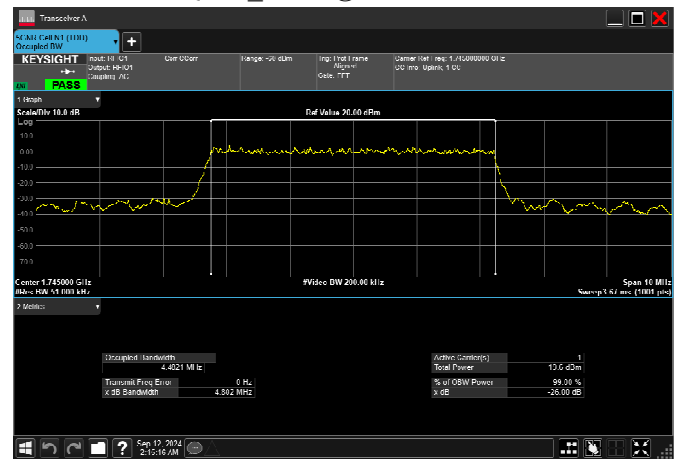

n66_5MHz_15kHz_1745MHz_DFT-s-OFDM 64
QAM_RB25@0 4.489MHz

n66_5MHz_15kHz_1745MHz_DFT-s-OFDM 256
QAM_RB25@0 4.467MHz

n66_5MHz_15kHz_1745MHz_CP-OFDM QPSK_RB25@0
4.468MHz

n66_5MHz_15kHz_1745MHz_CP-OFDM 16
QAM_RB25@0 4.482MHz