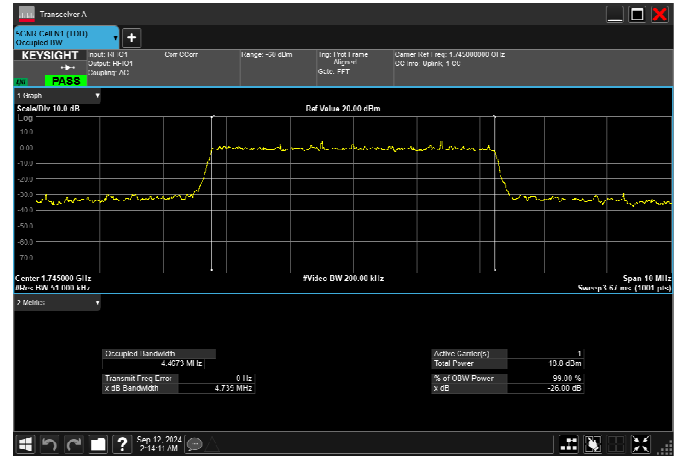

n66_5MHz_15kHz_1745MHz_DFT-s-OFDM 256
QAM_RB25@0 4.467MHz