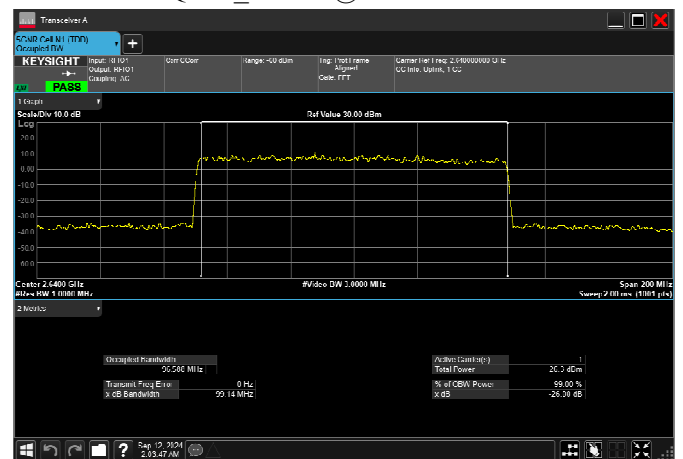

n41_100MHz_30kHz_2640MHz_DFT-s-OFDM 16
QAM_RB270@0 96.588MHz