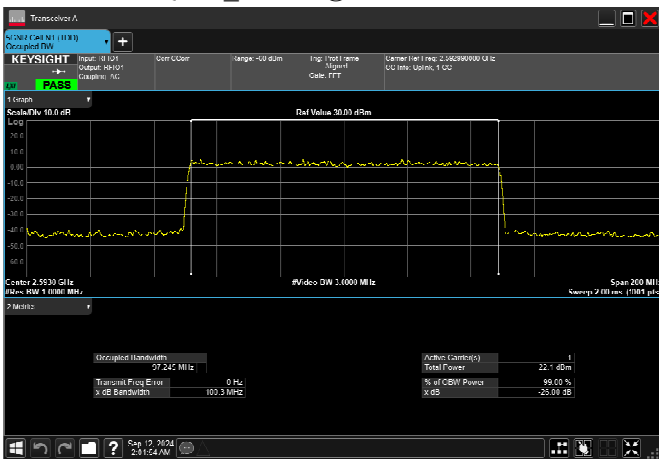

n41_100MHz_30kHz_2592.99MHz_CP-OFDM 16
QAM_RB273@0 97.325MHz

n41_100MHz_30kHz_2592.99MHz_CP-OFDM 64
QAM_RB273@0 97.264MHz

n41_100MHz_30kHz_2592.99MHz_CP-OFDM 256
QAM_RB273@0 97.245MHz

n41_100MHz_30kHz_2640MHz_DFT-s-OFDM $\pi/2$
BPSK_RB270@0 96.589MHz