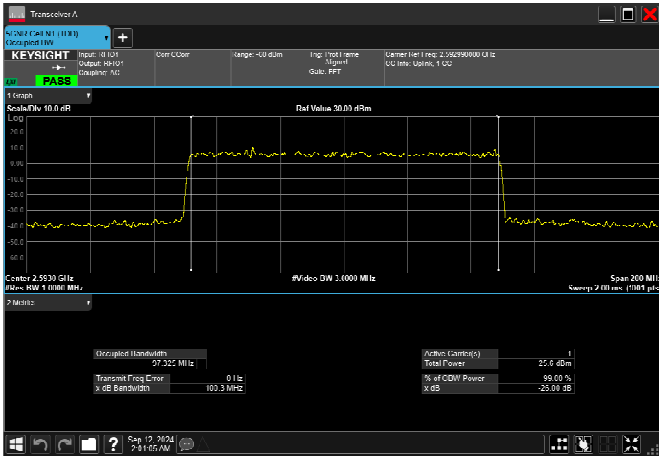

n41_100MHz_30kHz_2592.99MHz_CP-OFDM 16
QAM_RB273@0 97.325MHz

n41_100MHz_30kHz_2592.99MHz_CP-OFDM 64
QAM_RB273@0 97.264MHz

n41_100MHz_30kHz_2592.99MHz_CP-OFDM 256
QAM_RB273@0 97.245MHz

n41_100MHz_30kHz_2640MHz_DFT-s-OFDM $\pi/2$
BPSK_RB270@0 96.589MHz