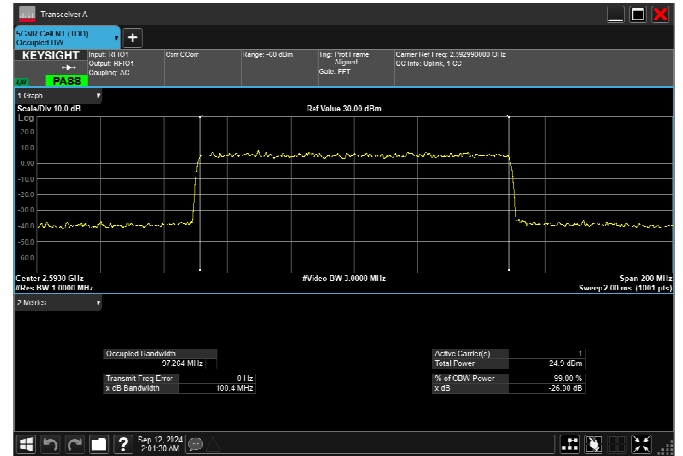

n41_100MHz_30kHz_2592.99MHz_CP-OFDM 16
QAM_RB273@0 97.325MHz

n41_100MHz_30kHz_2592.99MHz_CP-OFDM 64
QAM_RB273@0 97.264MHz

n41_100MHz_30kHz_2592.99MHz_CP-OFDM 256
QAM_RB273@0 97.245MHz

n41_100MHz_30kHz_2640MHz_DFT-s-OFDM $\pi/2$
BPSK_RB270@0 96.589MHz