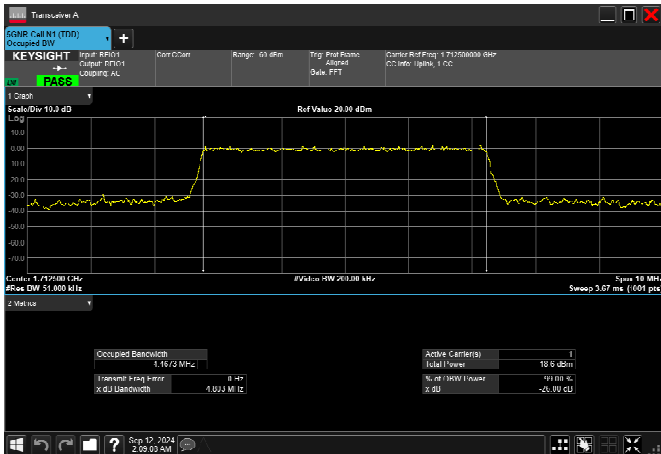

n66_5MHz_15kHz_1712.5MHz_DFT-s-OFDM 256
QAM_RB25@0 4.467MHz