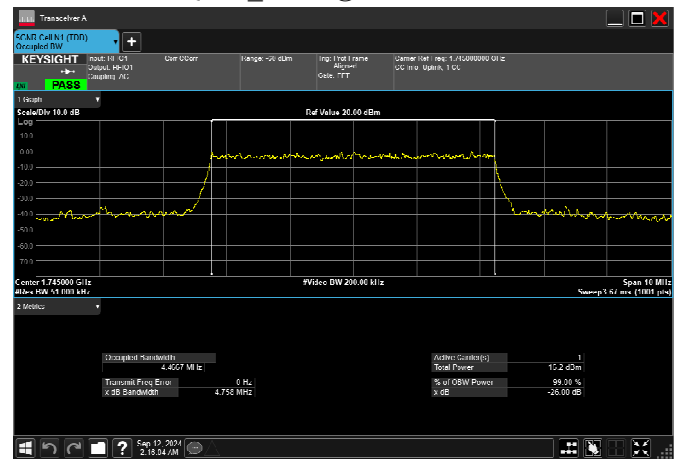

n66_5MHz_15kHz_1745MHz_CP-OFDM 256
QAM_RB25@0 4.467MHz