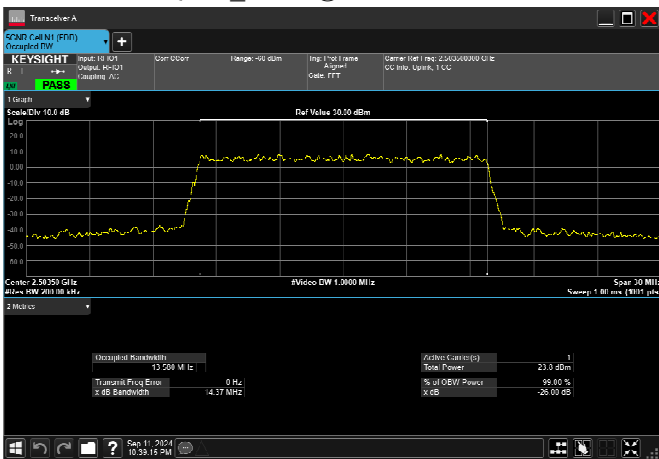

n41_15MHz_30kHz_2592.99MHz_DFT-s-OFDM $\pi/2$
BPSK_RB36@0 13.451MHz

n41_15MHz_30kHz_2503.5MHz_CP-OFDM 64
QAM_RB38@0 13.580MHz