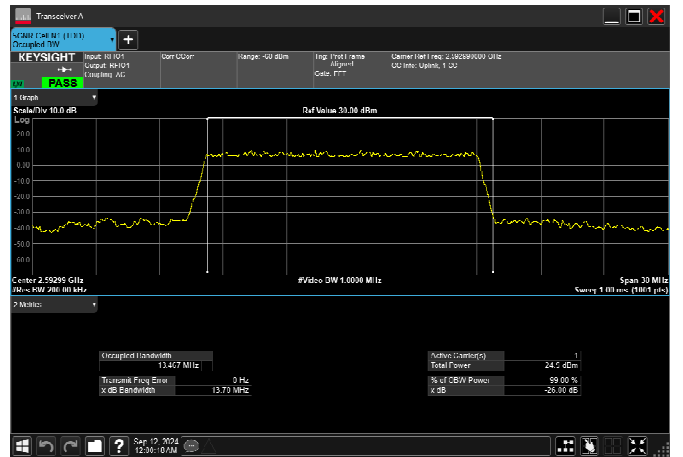

n41_15MHz_30kHz_2592.99MHz_CP-OFDM
QPSK_RB38@0 13.567MHz

n41_15MHz_30kHz_2592.99MHz_DFT-s-OFDM 64
QAM_RB36@0 13.467MHz