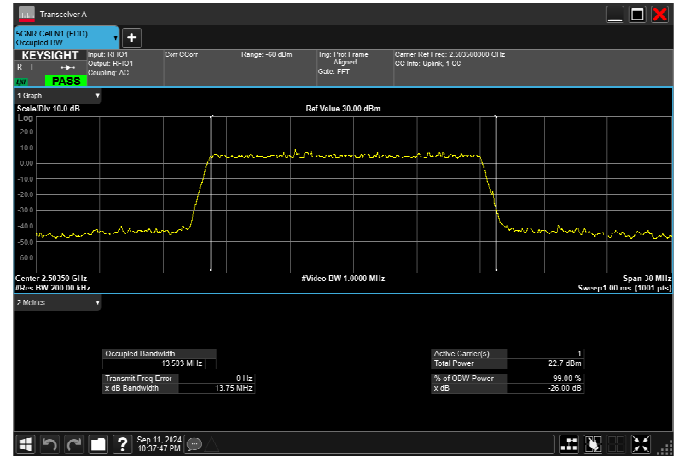

n41_15MHz_30kHz_2503.5MHz_CP-OFDM 16
QAM_RB38@0 13.574MHz

n41_15MHz_30kHz_2503.5MHz_DFT-s-OFDM 256
QAM_RB36@0 13.503MHz