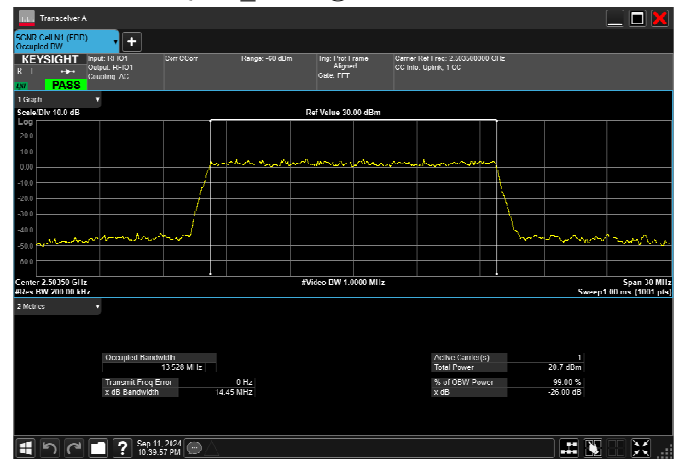

n41\_15MHz\_30kHz\_2503.5MHz\_CP-OFDM  
QPSK\_RB38@0 13.569MHz

n41\_15MHz\_30kHz\_2503.5MHz\_CP-OFDM 16  
QAM\_RB38@0 13.574MHz

n41\_15MHz\_30kHz\_2503.5MHz\_CP-OFDM 64  
QAM\_RB38@0 13.580MHz

n41\_15MHz\_30kHz\_2503.5MHz\_CP-OFDM 256  
QAM\_RB38@0 13.528MHz