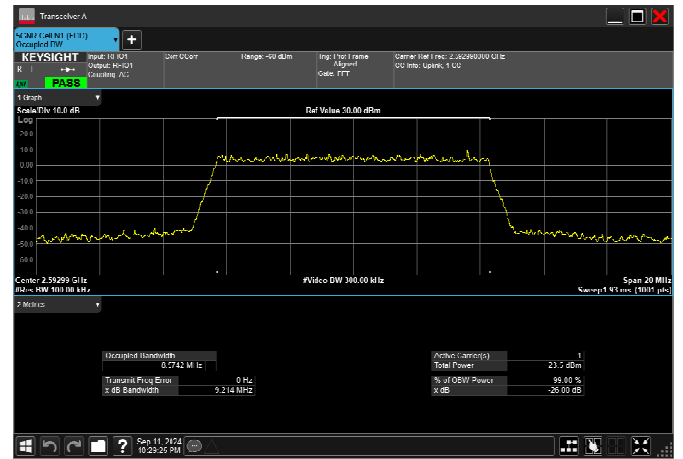

n41_10MHz_30kHz_2592.99MHz_CP-OFDM 256
QAM_RB24@0 8.611MHz

n41_10MHz_30kHz_2592.99MHz_CP-OFDM 16
QAM_RB24@0 8.574MHz