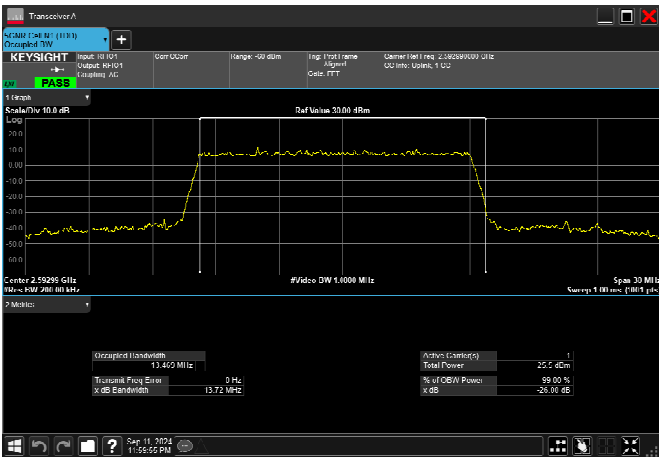

n41_15MHz_30kHz_2592.99MHz_DFT-s-OFDM 256
QAM_RB36@0 13.462MHz

n41_15MHz_30kHz_2592.99MHz_DFT-s-OFDM 16
QAM_RB36@0 13.469MHz