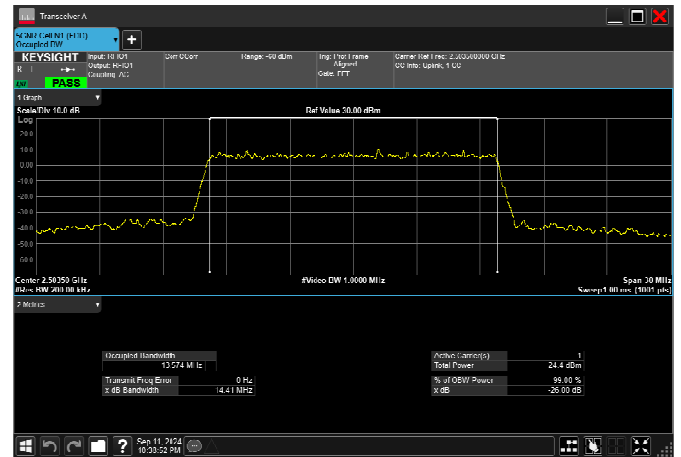

n41_15MHz_30kHz_2503.5MHz_CP-OFDM 256
QAM_RB38@0 13.528MHz

n41_15MHz_30kHz_2503.5MHz_CP-OFDM 16
QAM_RB38@0 13.574MHz