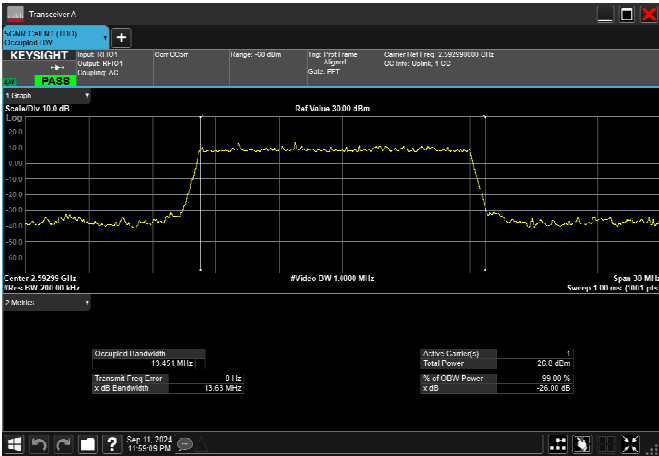

n41_15MHz_30kHz_2592.99MHz_DFT-s-OFDM 16
QAM_RB36@0 13.469MHz

n41_15MHz_30kHz_2592.99MHz_DFT-s-OFDM $\pi/2$
BPSK_RB36@0 13.451MHz