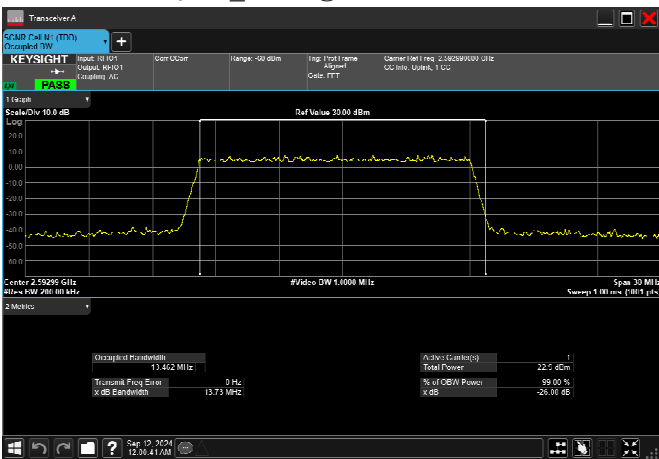

n41_15MHz_30kHz_2592.99MHz_DFT-s-OFDM 256
QAM_RB36@0 13.462MHz