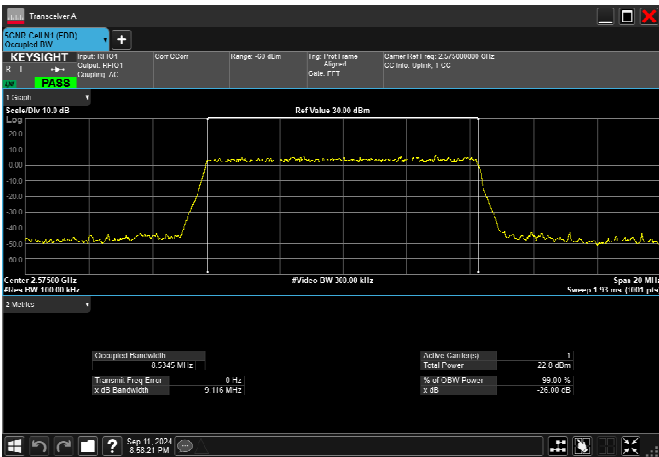

n38_10MHz_30kHz_2575MHz_CP-OFDM 16
QAM_RB24@0 8.572MHz

n38_10MHz_30kHz_2575MHz_DFT-s-OFDM 256
QAM_RB24@0 8.535MHz