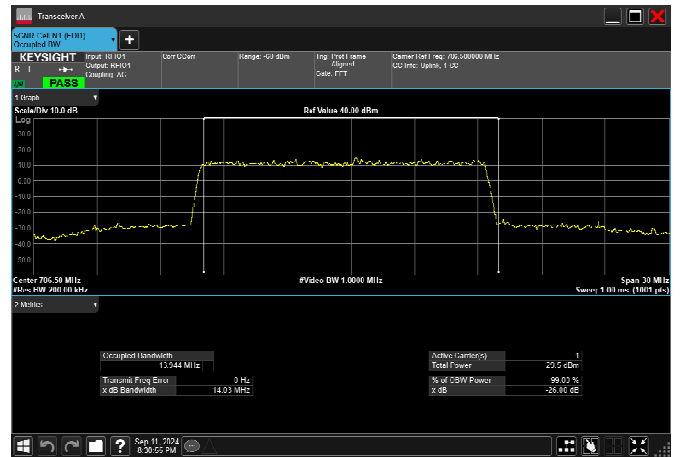

n12_15MHz_15kHz_706.5MHz_CP-OFDM
QPSK_RB79@0 14.061MHz

n12_15MHz_15kHz_706.5MHz_DFT-s-OFDM 64
QAM_RB75@0 13.944MHz