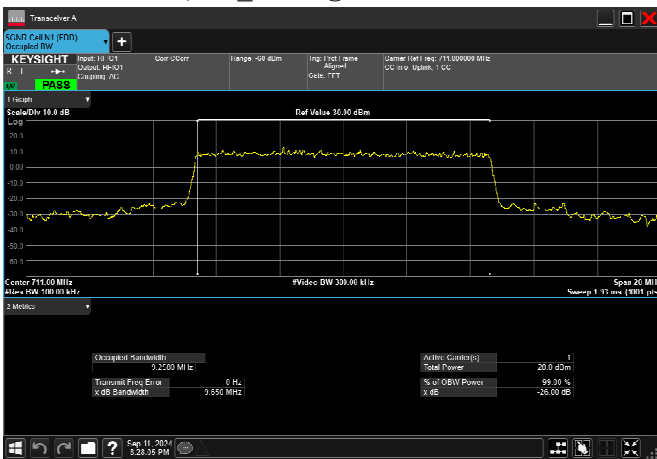

n12_15MHz_15kHz_706.5MHz_DFT-s-OFDM $\pi/2$
BPSK_RB75@0 13.931MHz

n12_10MHz_15kHz_711MHz_CP-OFDM 64
QAM_RB52@0 9.258MHz