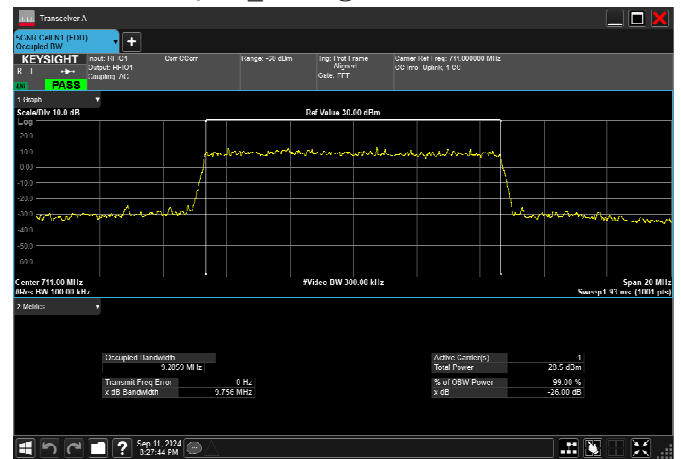

n12_10MHz_15kHz_711MHz_DFT-s-OFDM 64
QAM_RB50@0 9.207MHz

n12_10MHz_15kHz_711MHz_DFT-s-OFDM 256
QAM_RB50@0 9.204MHz

n12_10MHz_15kHz_711MHz_CP-OFDM QPSK_RB52@0
9.282MHz

n12_10MHz_15kHz_711MHz_CP-OFDM 16
QAM_RB52@0 9.286MHz