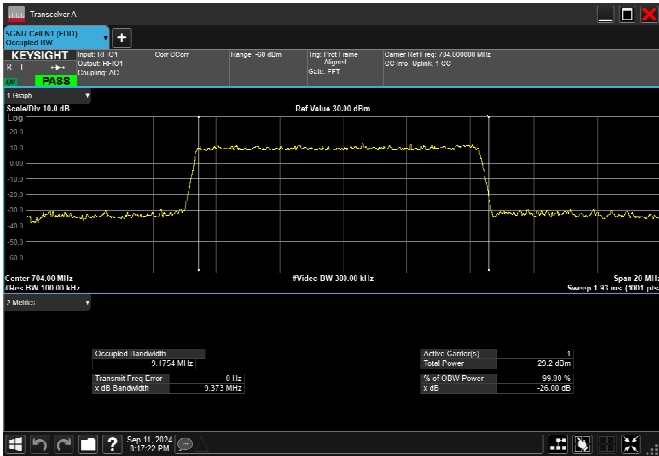

n12_10MHz_15kHz_704MHz_CP-OFDM QPSK_RB52@0
9.281MHz

n12_10MHz_15kHz_704MHz_DFT-s-OFDM 64
QAM_RB50@0 9.175MHz