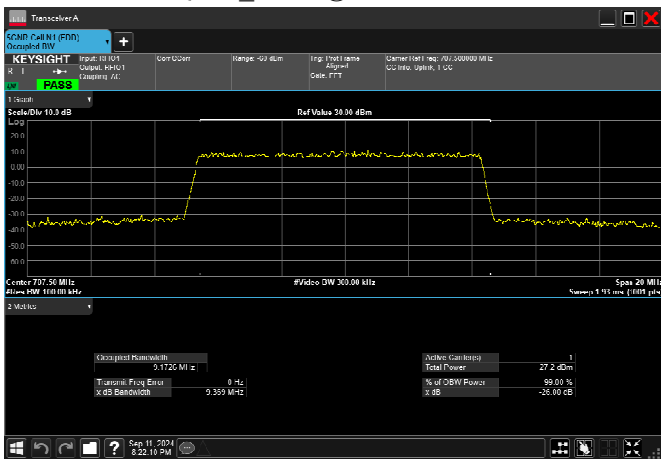

n12_10MHz_15kHz_707.5MHz_CP-OFDM 16
QAM_RB52@0 9.299MHz

n12_10MHz_15kHz_707.5MHz_DFT-s-OFDM 256
QAM_RB50@0 9.173MHz