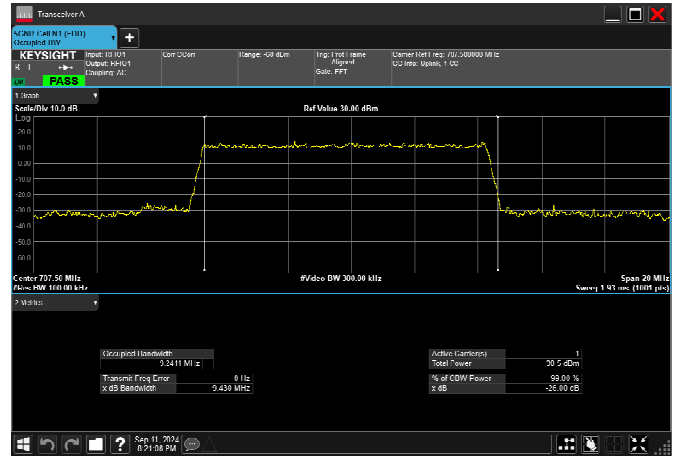

n12_10MHz_15kHz_707.5MHz_DFT-s-OFDM 64
QAM_RB50@0 9.179MHz

n12_10MHz_15kHz_707.5MHz_DFT-s-OFDM
QPSK_RB50@0 9.241MHz