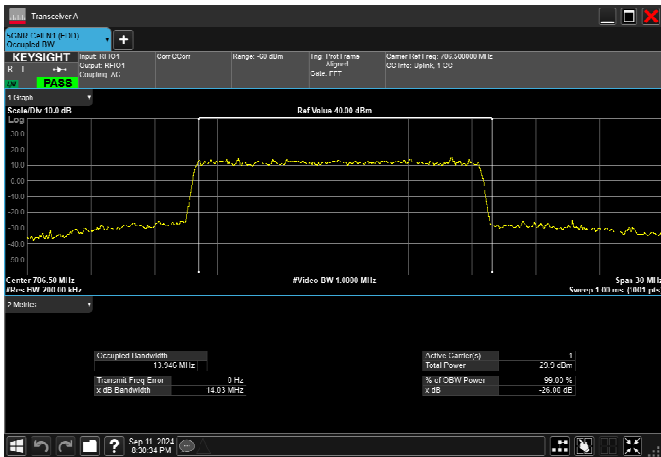

n12_15MHz_15kHz_706.5MHz_DFT-s-OFDM 256
QAM_RB75@0 13.889MHz

n12_15MHz_15kHz_706.5MHz_DFT-s-OFDM 16
QAM_RB75@0 13.946MHz