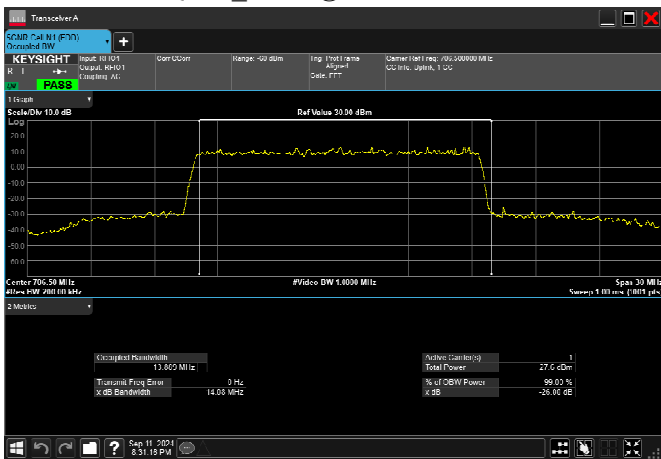

n12_15MHz_15kHz_706.5MHz_DFT-s-OFDM 256
QAM_RB75@0 13.889MHz