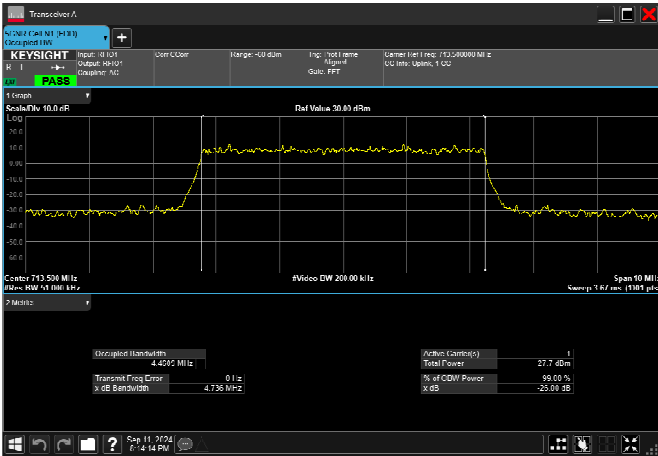

n12_5MHz_15kHz_713.5MHz_CP-OFDM 16
QAM_RB25@0 4.461MHz

n12_5MHz_15kHz_713.5MHz_CP-OFDM 64
QAM_RB25@0 4.480MHz

n12_5MHz_15kHz_713.5MHz_CP-OFDM 256
QAM_RB25@0 4.468MHz

n12_10MHz_15kHz_704MHz_DFT-s-OFDM $\pi/2$
BPSK_RB50@0 9.169MHz