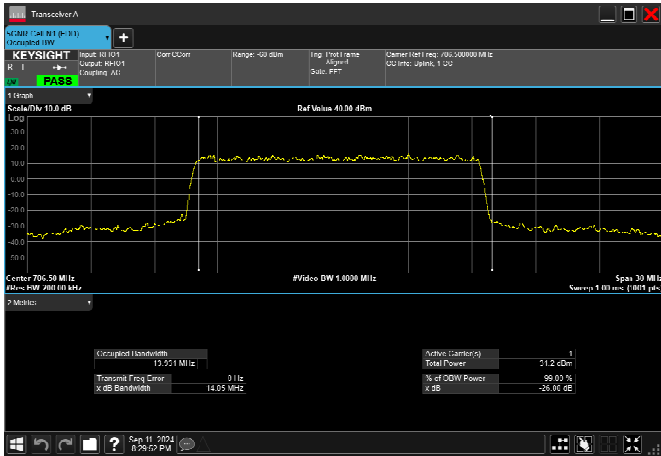

n12_15MHz_15kHz_706.5MHz_DFT-s-OFDM 16
QAM_RB75@0 13.946MHz

n12_15MHz_15kHz_706.5MHz_DFT-s-OFDM $\pi/2$
BPSK_RB75@0 13.931MHz