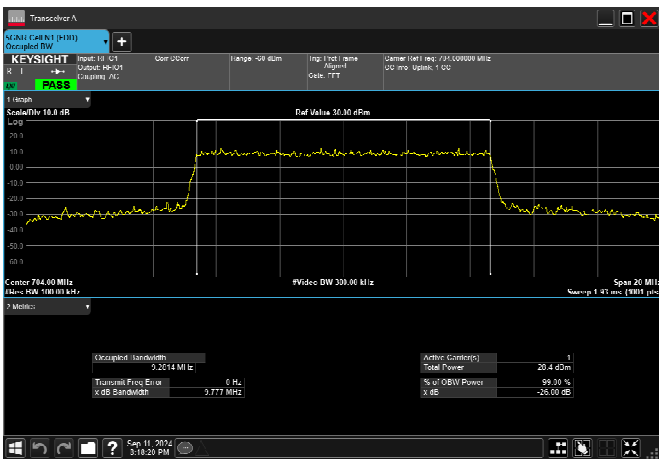

n12_10MHz_15kHz_704MHz_CP-OFDM 64
QAM_RB52@0 9.260MHz

n12_10MHz_15kHz_704MHz_CP-OFDM QPSK_RB52@0
9.281MHz