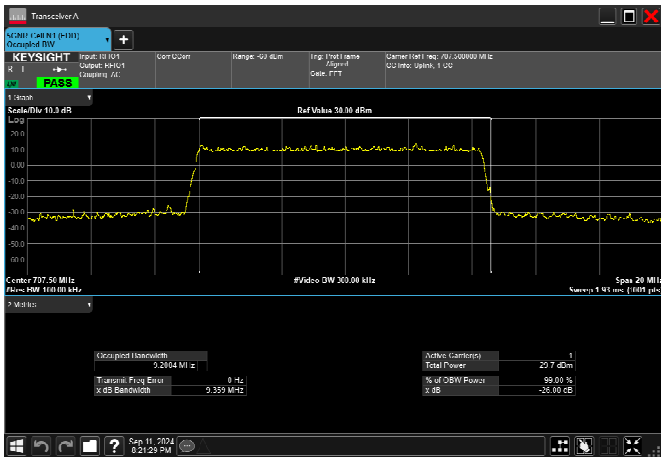

n12_10MHz_15kHz_707.5MHz_DFT-s-OFDM 256
QAM_RB50@0 9.173MHz

n12_10MHz_15kHz_707.5MHz_DFT-s-OFDM 16
QAM_RB50@0 9.200MHz