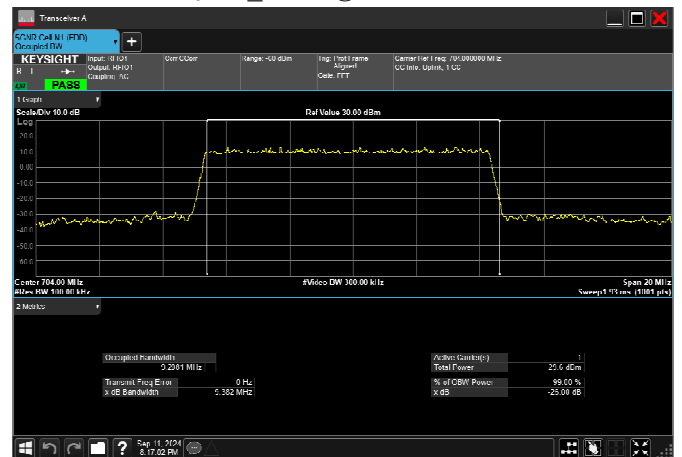

n12_10MHz_15kHz_704MHz_DFT-s-OFDM 256
QAM_RB50@0 9.160MHz

n12_10MHz_15kHz_704MHz_DFT-s-OFDM 16
QAM_RB50@0 9.208MHz