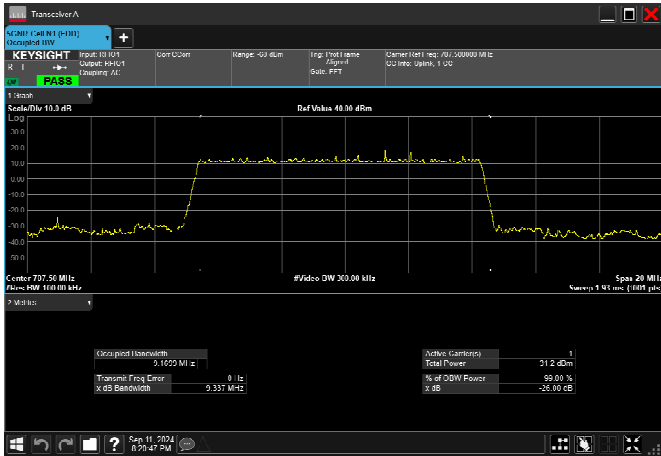

n12_10MHz_15kHz_707.5MHz_DFT-s-OFDM 16
QAM_RB50@0 9.200MHz

n12_10MHz_15kHz_707.5MHz_DFT-s-OFDM $\pi/2$
BPSK_RB50@0 9.170MHz