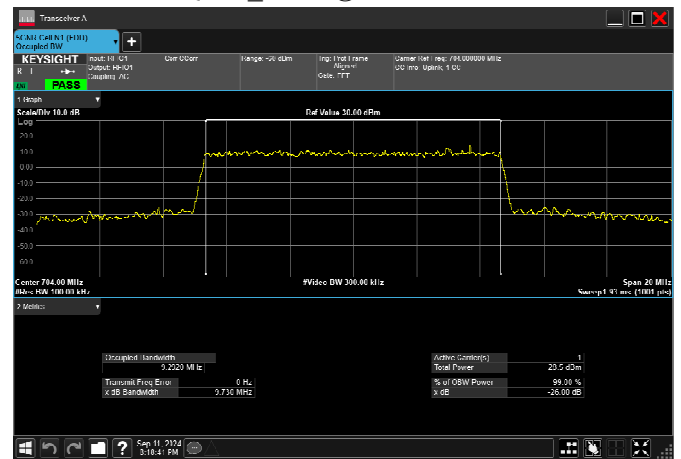

n12_10MHz_15kHz_704MHz_CP-OFDM 256
QAM_RB52@0 9.259MHz

n12_10MHz_15kHz_704MHz_CP-OFDM 16
QAM_RB52@0 9.292MHz