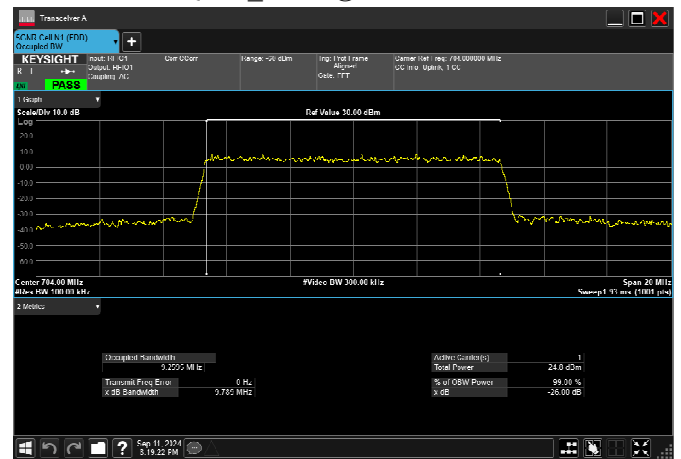

n12_10MHz_15kHz_704MHz_CP-OFDM QPSK_RB52@0
9.281MHz

n12_10MHz_15kHz_704MHz_CP-OFDM 16
QAM_RB52@0 9.292MHz

n12_10MHz_15kHz_704MHz_CP-OFDM 64
QAM_RB52@0 9.260MHz

n12_10MHz_15kHz_704MHz_CP-OFDM 256
QAM_RB52@0 9.259MHz