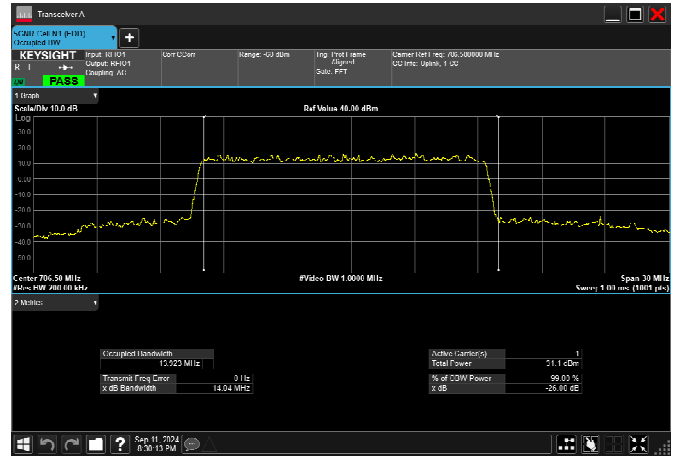

n12_10MHz_15kHz_711MHz_CP-OFDM 64
QAM_RB52@0 9.258MHz

n12_10MHz_15kHz_711MHz_CP-OFDM 256
QAM_RB52@0 9.259MHz

n12_15MHz_15kHz_706.5MHz_DFT-s-OFDM $\pi/2$
BPSK_RB75@0 13.931MHz

n12_15MHz_15kHz_706.5MHz_DFT-s-OFDM
QPSK_RB75@0 13.923MHz