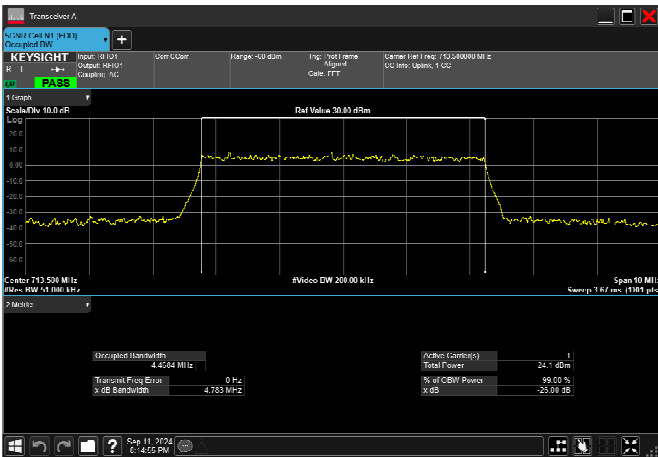

n12_5MHz_15kHz_713.5MHz_CP-OFDM 16
QAM_RB25@0 4.461MHz

n12_5MHz_15kHz_713.5MHz_CP-OFDM 64
QAM_RB25@0 4.480MHz

n12_5MHz_15kHz_713.5MHz_CP-OFDM 256
QAM_RB25@0 4.468MHz

n12_10MHz_15kHz_704MHz_DFT-s-OFDM $\pi/2$
BPSK_RB50@0 9.169MHz