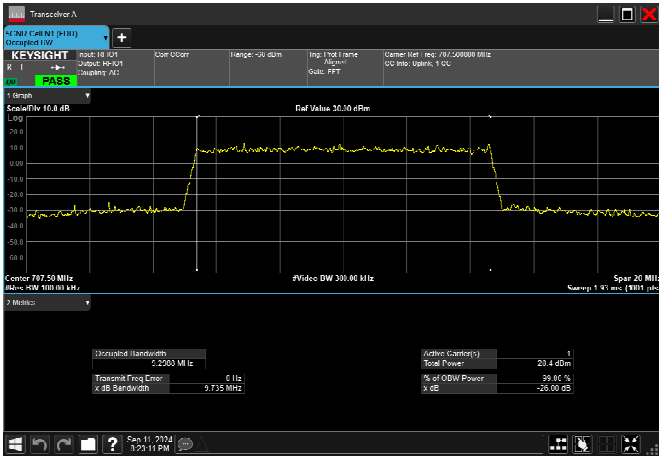

n12_10MHz_15kHz_707.5MHz_CP-OFDM 256
QAM_RB52@0 9.258MHz

n12_10MHz_15kHz_707.5MHz_CP-OFDM 16
QAM_RB52@0 9.299MHz