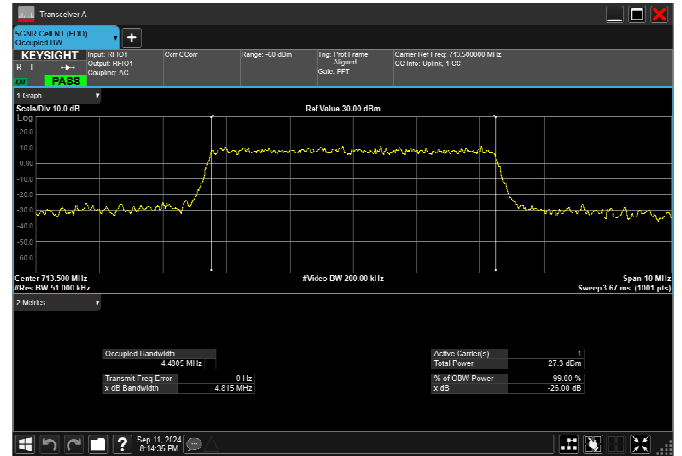

n12_5MHz_15kHz_713.5MHz_CP-OFDM 16
QAM_RB25@0 4.461MHz

n12_5MHz_15kHz_713.5MHz_CP-OFDM 64
QAM_RB25@0 4.480MHz

n12_5MHz_15kHz_713.5MHz_CP-OFDM 256
QAM_RB25@0 4.468MHz

n12_10MHz_15kHz_704MHz_DFT-s-OFDM $\pi/2$
BPSK_RB50@0 9.169MHz