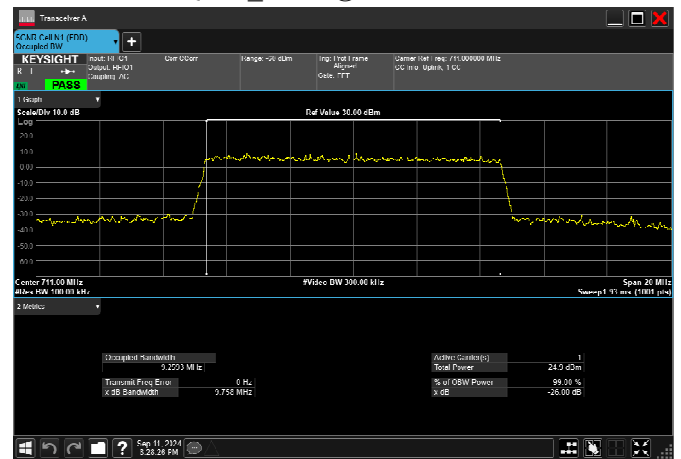

n12_15MHz_15kHz_706.5MHz_DFT-s-OFDM
QPSK_RB75@0 13.923MHz

n12_10MHz_15kHz_711MHz_CP-OFDM 256
QAM_RB52@0 9.259MHz