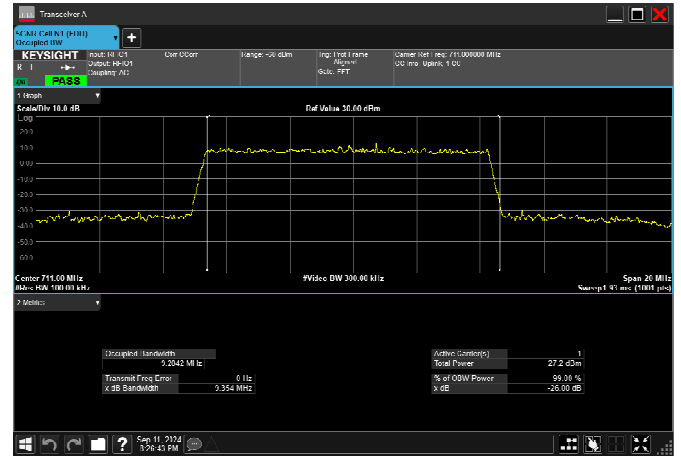

n12_10MHz_15kHz_711MHz_CP-OFDM 16
QAM_RB52@0 9.286MHz

n12_10MHz_15kHz_711MHz_DFT-s-OFDM 256
QAM_RB50@0 9.204MHz