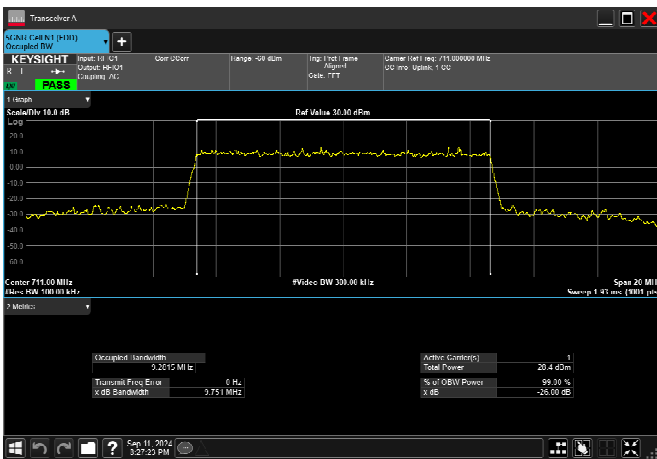

n12_10MHz_15kHz_711MHz_CP-OFDM 64
QAM_RB52@0 9.258MHz

n12_10MHz_15kHz_711MHz_CP-OFDM QPSK_RB52@0
9.282MHz