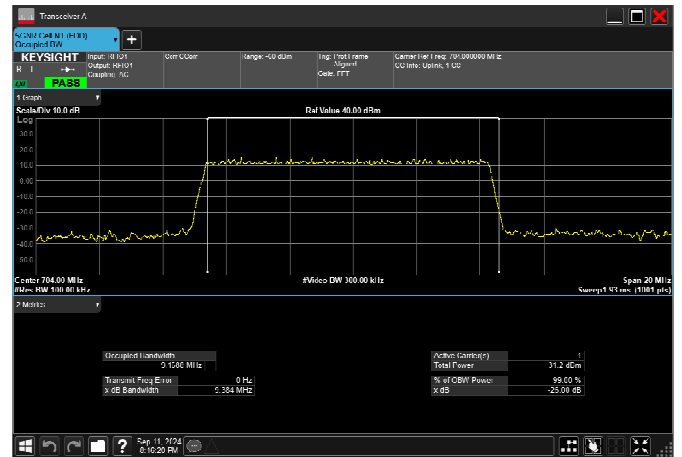

n12_5MHz_15kHz_713.5MHz_CP-OFDM 16
QAM_RB25@0 4.461MHz

n12_5MHz_15kHz_713.5MHz_CP-OFDM 64
QAM_RB25@0 4.480MHz

n12_5MHz_15kHz_713.5MHz_CP-OFDM 256
QAM_RB25@0 4.468MHz

n12_10MHz_15kHz_704MHz_DFT-s-OFDM $\pi/2$
BPSK_RB50@0 9.169MHz