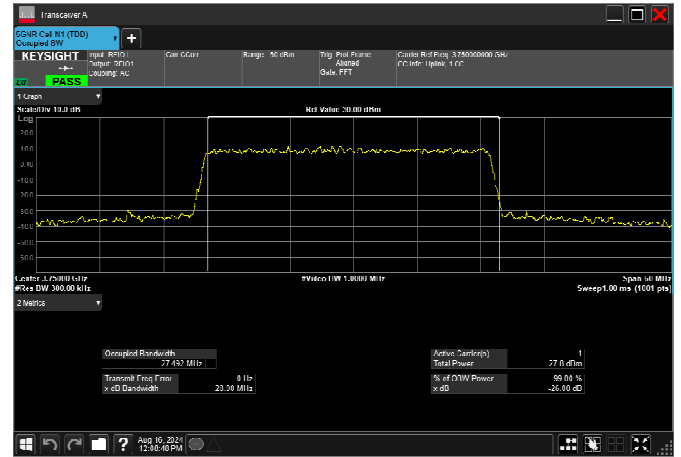

n78_3_30MHz_30kHz_3750MHz_CP-OFDM 16
QAM_RB78@0 27.776MHz

n78_3_30MHz_30kHz_3750MHz_DFT-s-OFDM 256
QAM_RB75@0 27.492MHz