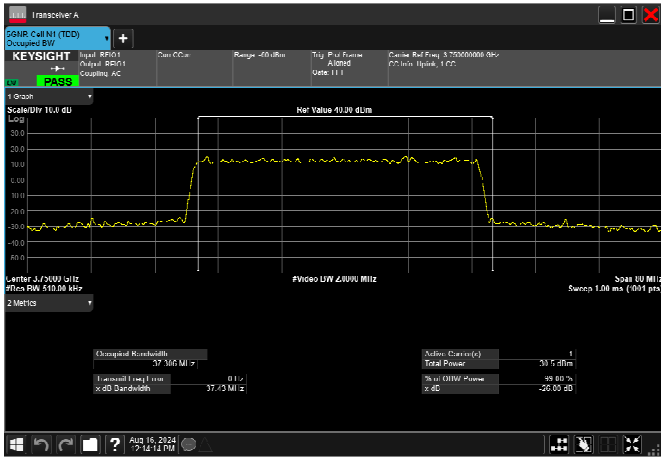

n78_3_40MHz_30kHz_3750MHz_DFT-s-OFDM 256
QAM_RB100@0 37.299MHz

n78_3_40MHz_30kHz_3750MHz_DFT-s-OFDM 16
QAM_RB100@0 37.306MHz