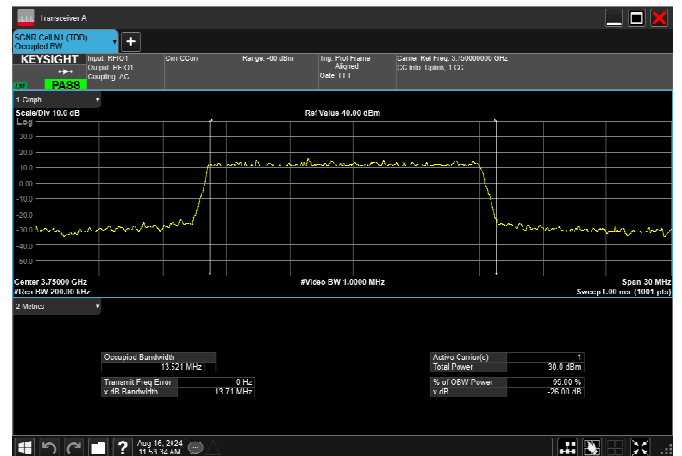

n78_3_15MHz_30kHz_3750MHz_DFT-s-OFDM 16
QAM_RB36@0 13.521MHz