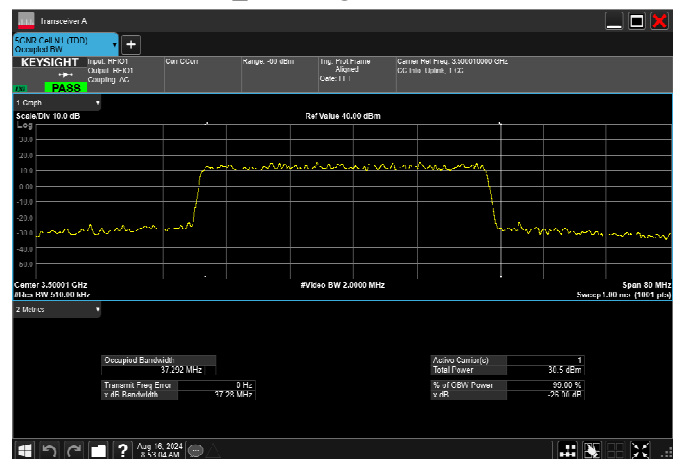

n78_1_40MHz_30kHz_3500MHz_DFT-s-OFDM 256
QAM_RB100@0 37.189MHz

n78_1_40MHz_30kHz_3500MHz_DFT-s-OFDM 16
QAM_RB100@0 37.292MHz