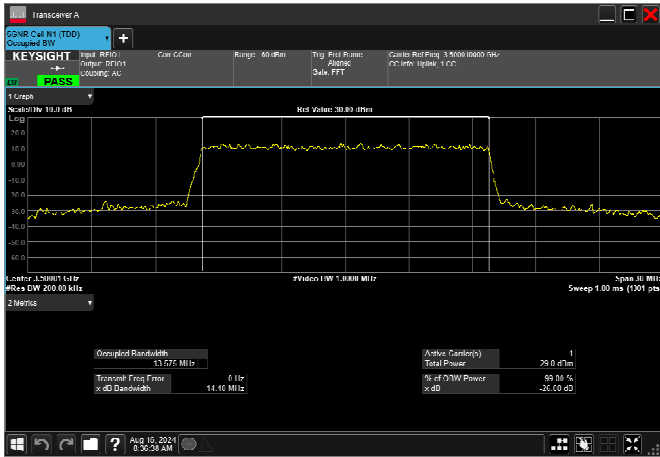

n78_1_15MHz_30kHz_3500MHz_CP-OFDM 256
QAM_RB38@0 13.526MHz

n78_1_15MHz_30kHz_3500MHz_CP-OFDM 16
QAM_RB38@0 13.575MHz