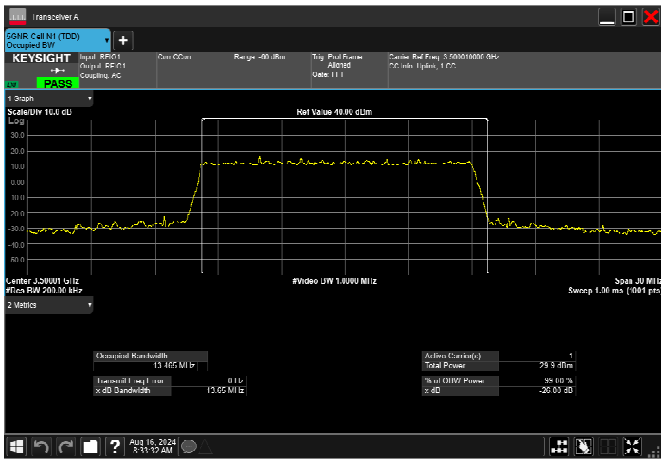

n78_1_15MHz_30kHz_3500MHz_DFT-s-OFDM 256
QAM_RB36@0 13.469MHz

n78_1_15MHz_30kHz_3500MHz_DFT-s-OFDM 16
QAM_RB36@0 13.465MHz