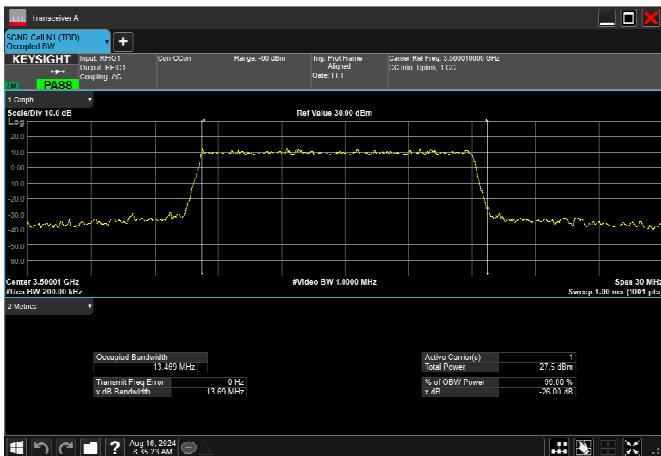

n78_1_15MHz_30kHz_3500MHz_CP-OFDM 16
QAM_RB38@0 13.575MHz

n78_1_15MHz_30kHz_3500MHz_DFT-s-OFDM 256
QAM_RB36@0 13.469MHz