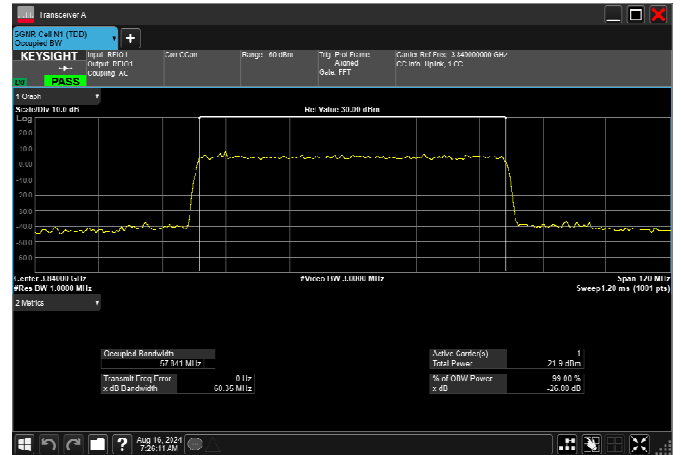

n77_3_60MHz_30kHz_3840MHz_DFT-s-OFDM 256
QAM_RB162@0 57.645MHz

n77_3_60MHz_30kHz_3840MHz_CP-OFDM
QPSK_RB162@0 57.600MHz

n77_3_60MHz_30kHz_3840MHz_CP-OFDM 16
QAM_RB162@0 57.695MHz

n77_3_60MHz_30kHz_3840MHz_CP-OFDM 64
QAM_RB162@0 57.841MHz