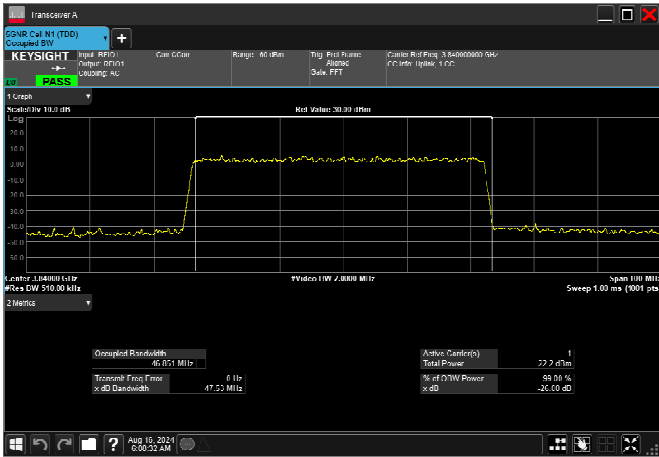

n77_3_50MHz_30kHz_3840MHz_CP-OFDM
QPSK_RB133@0 47.439MHz

n77_3_50MHz_30kHz_3840MHz_DFT-s-OFDM 64
QAM_RB128@0 46.851MHz