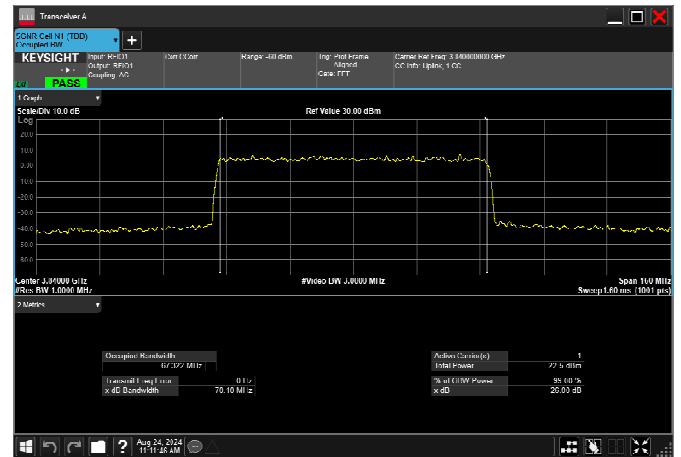

n77_3_70MHz_30kHz_3840MHz_DFT-s-OFDM 64
QAM_RB180@0 66.645MHz

n77_3_70MHz_30kHz_3840MHz_DFT-s-OFDM 256
QAM_RB180@0 66.305MHz

n77_3_70MHz_30kHz_3840MHz_CP-OFDM
QPSK_RB189@0 67.289MHz

n77_3_70MHz_30kHz_3840MHz_CP-OFDM 16
QAM_RB189@0 67.322MHz