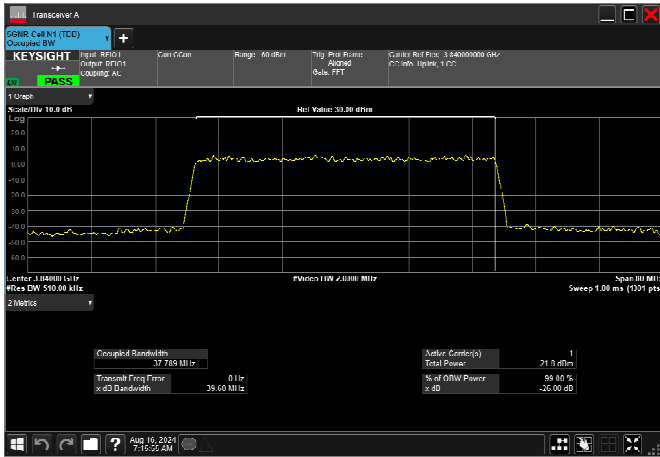

n77_3_40MHz_30kHz_3840MHz_CP-OFDM 16
QAM_RB106@0 37.789MHz

n77_3_40MHz_30kHz_3840MHz_CP-OFDM 64
QAM_RB106@0 37.828MHz

n77_3_40MHz_30kHz_3840MHz_CP-OFDM 256
QAM_RB106@0 37.768MHz

n77_3_50MHz_30kHz_3840MHz_DFT-s-OFDM $\pi/2$
BPSK_RB128@0 47.046MHz