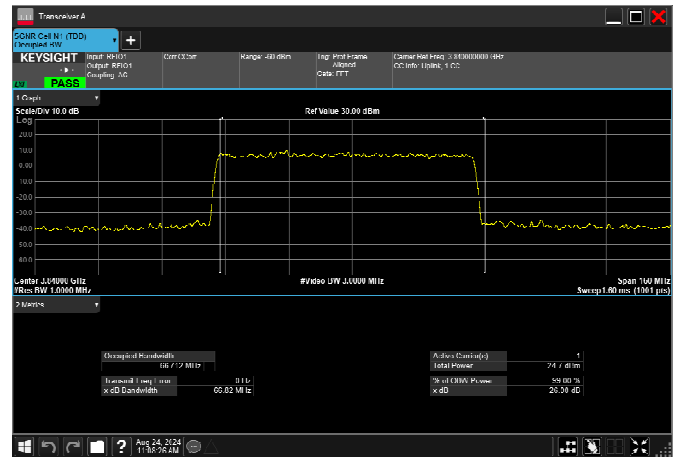

n77_3_70MHz_30kHz_3840MHz_DFT-s-OFDM 16
QAM_RB180@0 66.348MHz

n77_3_70MHz_30kHz_3840MHz_DFT-s-OFDM $\pi/2$
BPSK_RB180@0 66.712MHz