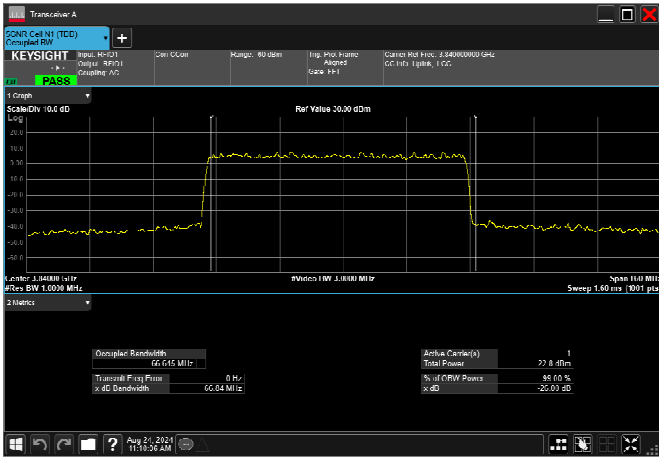

n77_3_70MHz_30kHz_3840MHz_CP-OFDM
QPSK_RB189@0 67.289MHz

n77_3_70MHz_30kHz_3840MHz_DFT-s-OFDM 64
QAM_RB180@0 66.645MHz