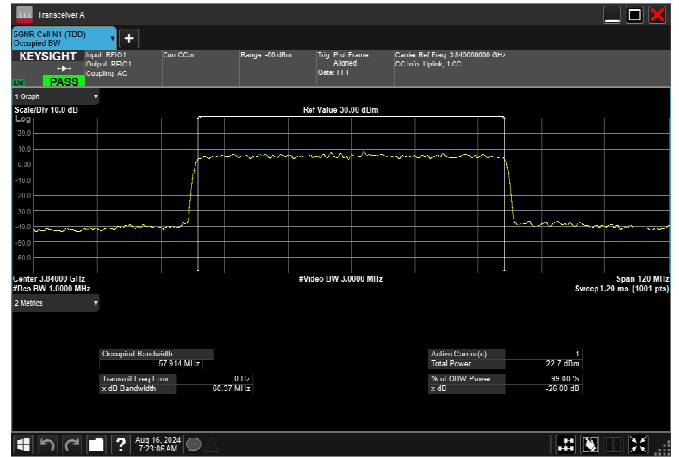

n77_3_60MHz_30kHz_3840MHz_DFT-s-OFDM $\pi/2$
BPSK_RB162@0 57.887MHz

n77_3_60MHz_30kHz_3840MHz_DFT-s-OFDM
QPSK_RB162@0 57.847MHz

n77_3_60MHz_30kHz_3840MHz_DFT-s-OFDM 16
QAM_RB162@0 57.676MHz

n77_3_60MHz_30kHz_3840MHz_DFT-s-OFDM 64
QAM_RB162@0 57.914MHz