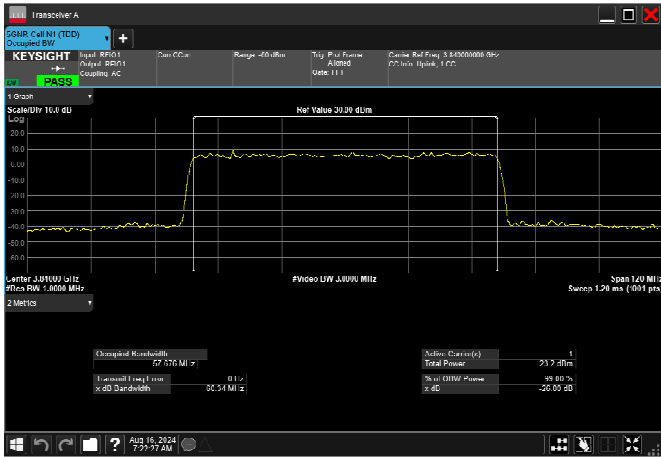

n77_3_60MHz_30kHz_3840MHz_DFT-s-OFDM 256
QAM_RB162@0 57.645MHz

n77_3_60MHz_30kHz_3840MHz_DFT-s-OFDM 16
QAM_RB162@0 57.676MHz