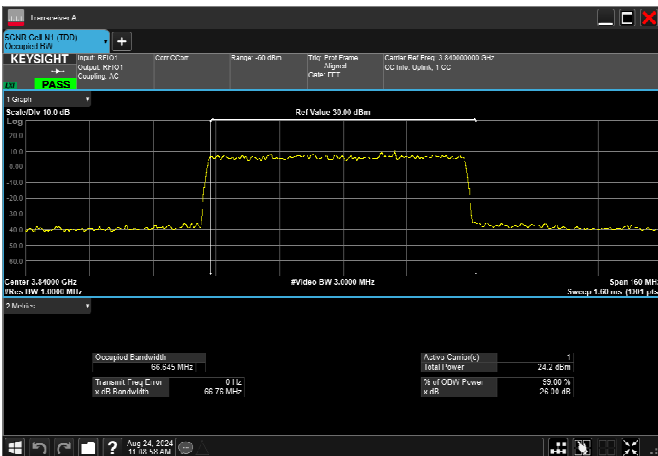

n77_3_70MHz_30kHz_3840MHz_DFT-s-OFDM 64
QAM_RB180@0 66.645MHz

n77_3_70MHz_30kHz_3840MHz_DFT-s-OFDM
QPSK_RB180@0 66.645MHz