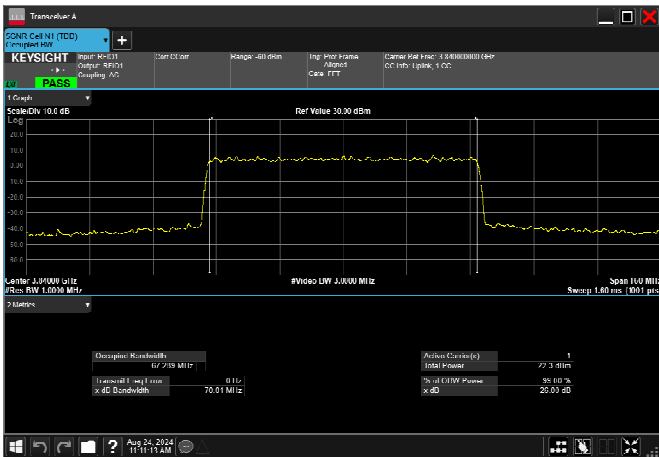

n77_3_70MHz_30kHz_3840MHz_CP-OFDM 64
QAM_RB189@0 67.256MHz

n77_3_70MHz_30kHz_3840MHz_CP-OFDM
QPSK_RB189@0 67.289MHz