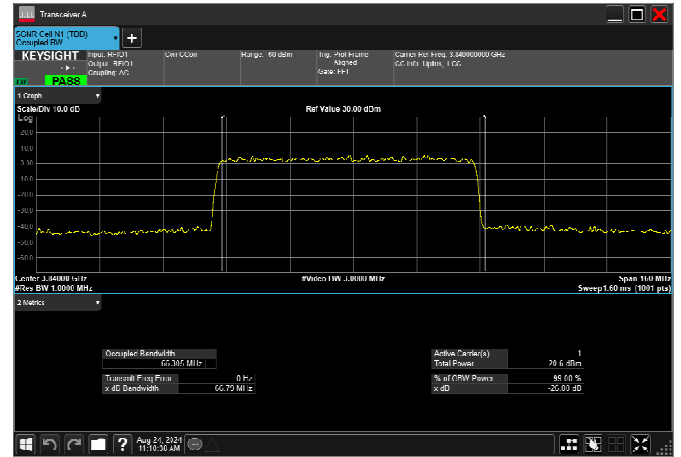

n77_3_70MHz_30kHz_3840MHz_CP-OFDM 16
QAM_RB189@0 67.322MHz

n77_3_70MHz_30kHz_3840MHz_DFT-s-OFDM 256
QAM_RB180@0 66.305MHz