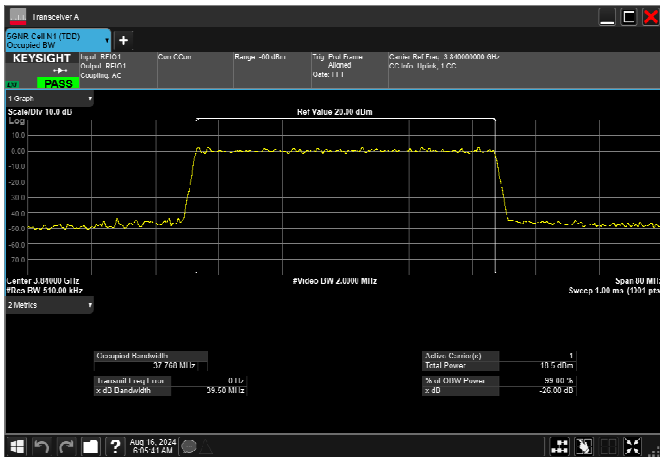

n77_3_40MHz_30kHz_3840MHz_CP-OFDM 16
QAM_RB106@0 37.789MHz

n77_3_40MHz_30kHz_3840MHz_CP-OFDM 64
QAM_RB106@0 37.828MHz

n77_3_40MHz_30kHz_3840MHz_CP-OFDM 256
QAM_RB106@0 37.768MHz

n77_3_50MHz_30kHz_3840MHz_DFT-s-OFDM $\pi/2$
BPSK_RB128@0 47.046MHz