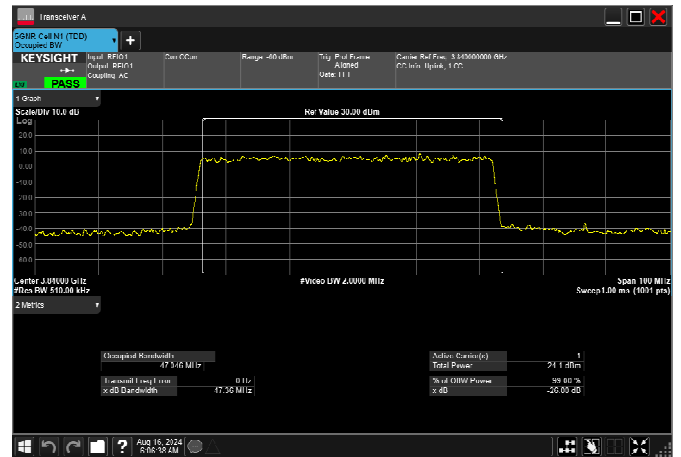

n77_3_40MHz_30kHz_3840MHz_CP-OFDM 16
QAM_RB106@0 37.789MHz

n77_3_40MHz_30kHz_3840MHz_CP-OFDM 64
QAM_RB106@0 37.828MHz

n77_3_40MHz_30kHz_3840MHz_CP-OFDM 256
QAM_RB106@0 37.768MHz

n77_3_50MHz_30kHz_3840MHz_DFT-s-OFDM $\pi/2$
BPSK_RB128@0 47.046MHz