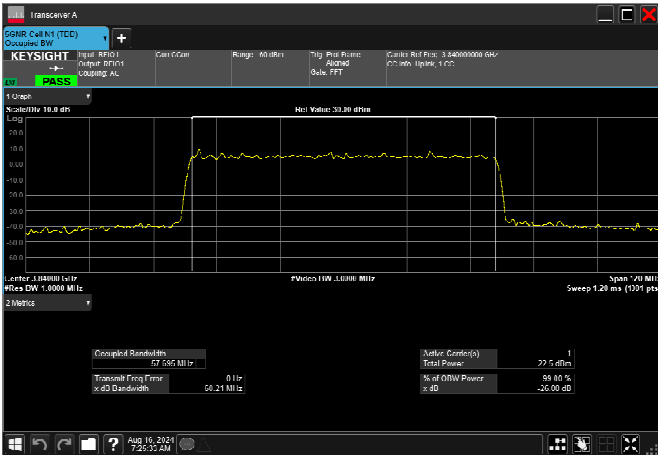

n77_3_60MHz_30kHz_3840MHz_CP-OFDM 256
QAM_RB162@0 57.851MHz

n77_3_60MHz_30kHz_3840MHz_CP-OFDM 16
QAM_RB162@0 57.695MHz