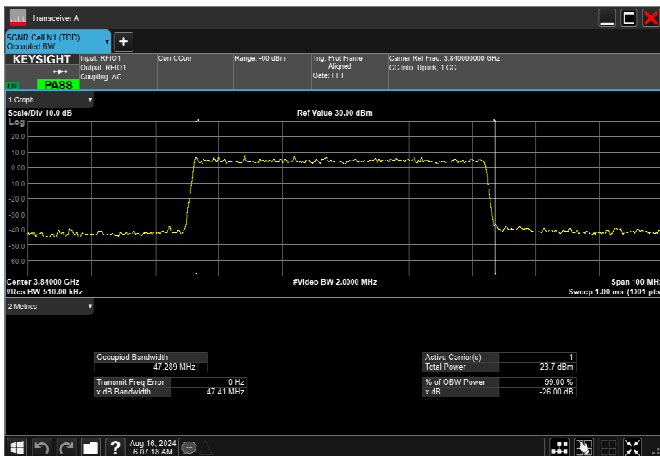

n77_3_50MHz_30kHz_3840MHz_DFT-s-OFDM 64
QAM_RB128@0 46.851MHz

n77_3_50MHz_30kHz_3840MHz_DFT-s-OFDM
QPSK_RB128@0 47.289MHz