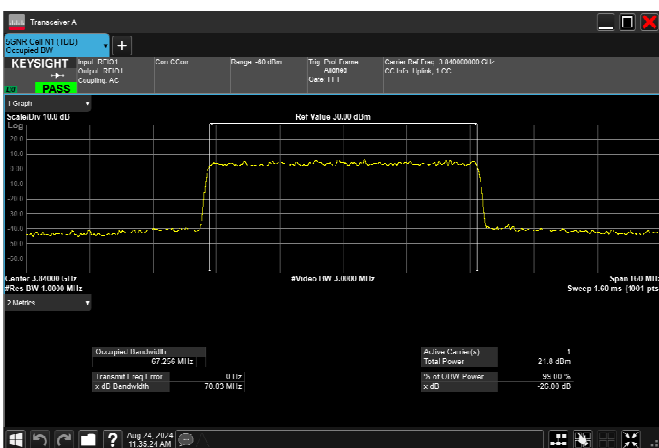

n77_3_70MHz_30kHz_3840MHz_CP-OFDM 64
QAM_RB189@0 67.256MHz