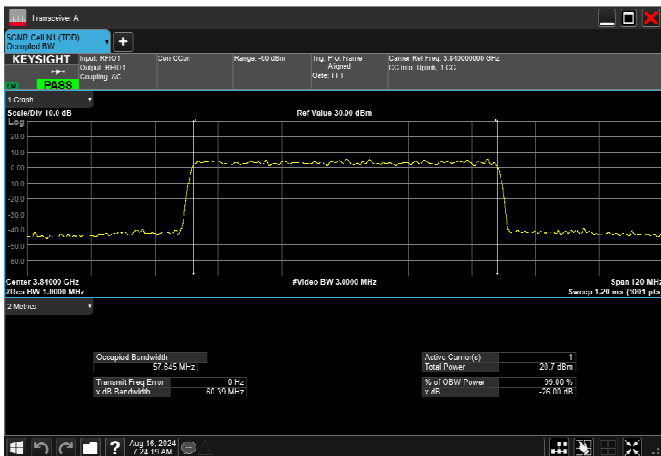

n77_3_60MHz_30kHz_3840MHz_CP-OFDM 16
QAM_RB162@0 57.695MHz

n77_3_60MHz_30kHz_3840MHz_DFT-s-OFDM 256
QAM_RB162@0 57.645MHz