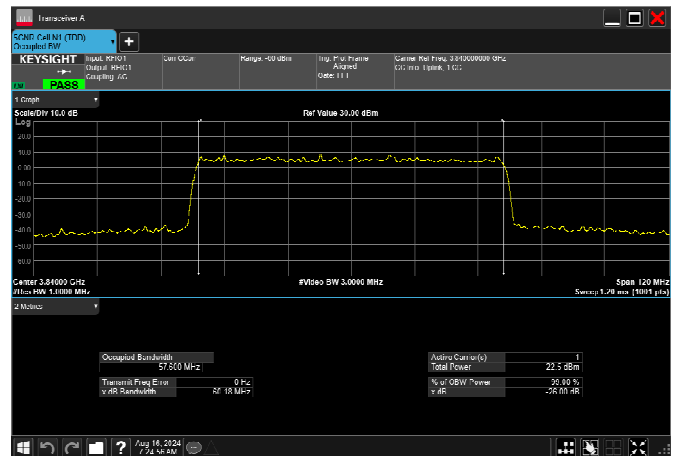

n77_3_60MHz_30kHz_3840MHz_CP-OFDM 64
QAM_RB162@0 57.841MHz

n77_3_60MHz_30kHz_3840MHz_CP-OFDM
QPSK_RB162@0 57.600MHz