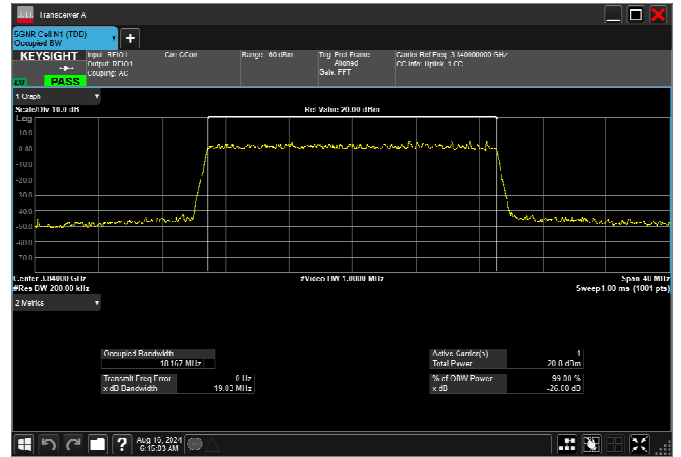

n77_3_30MHz_30kHz_3840MHz_DFT-s-OFDM $\pi/2$
BPSK_RB75@0 27.531MHz

n77_3_20MHz_30kHz_3840MHz_CP-OFDM 64
QAM_RB51@0 18.167MHz