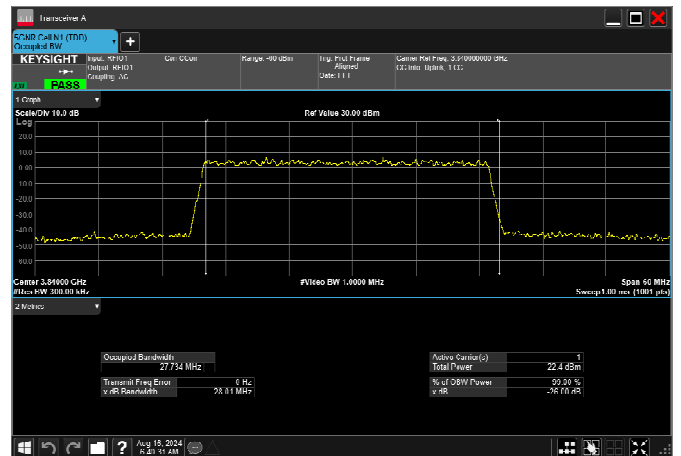

n77_3_30MHz_30kHz_3840MHz_DFT-s-OFDM 256
QAM_RB75@0 27.491MHz

n77_3_30MHz_30kHz_3840MHz_DFT-s-OFDM 16
QAM_RB75@0 27.734MHz