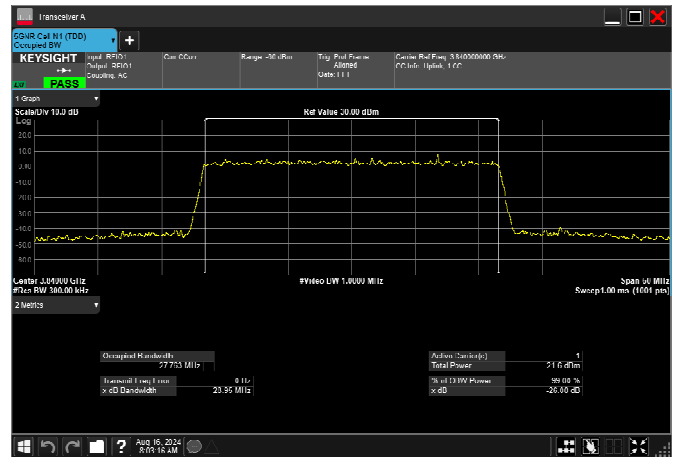

n77_3_30MHz_30kHz_3840MHz_CP-OFDM 256
QAM_RB78@0 27.756MHz

n77_3_30MHz_30kHz_3840MHz_CP-OFDM 16
QAM_RB78@0 27.763MHz