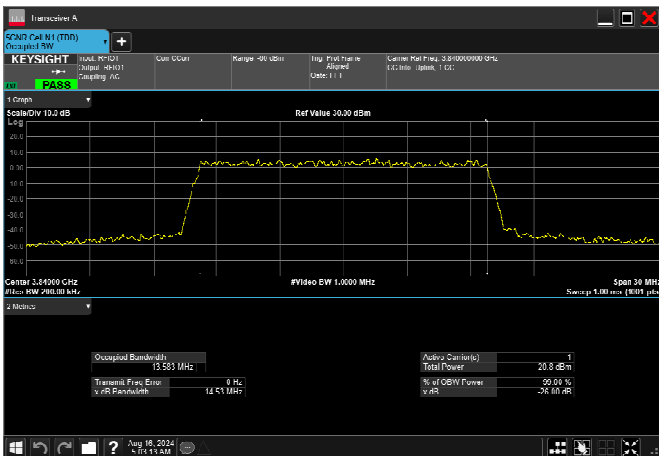

n77_3_20MHz_30kHz_3840MHz_DFT-s-OFDM $\pi/2$
BPSK_RB50@0 18.014MHz

n77_3_15MHz_30kHz_3840MHz_CP-OFDM 64
QAM_RB38@0 13.583MHz