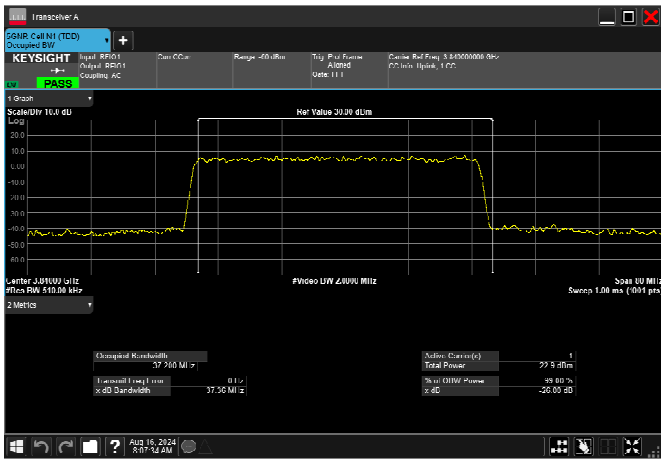

n77_3_40MHz_30kHz_3840MHz_DFT-s-OFDM 256
QAM_RB100@0 37.301MHz

n77_3_40MHz_30kHz_3840MHz_DFT-s-OFDM 16
QAM_RB100@0 37.200MHz