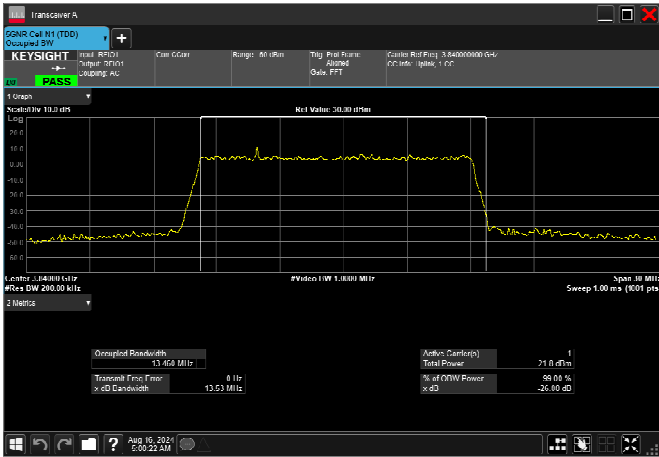

n77_3_15MHz_30kHz_3840MHz_DFT-s-OFDM 64
QAM_RB36@0 13.460MHz

n77_3_15MHz_30kHz_3840MHz_DFT-s-OFDM 256
QAM_RB36@0 13.447MHz

n77_3_15MHz_30kHz_3840MHz_CP-OFDM
QPSK_RB38@0 13.565MHz

n77_3_15MHz_30kHz_3840MHz_CP-OFDM 16
QAM_RB38@0 13.575MHz