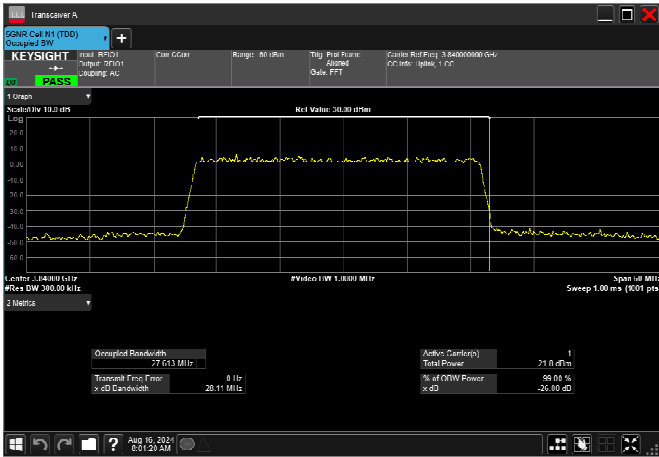

n77_3_30MHz_30kHz_3840MHz_CP-OFDM
QPSK_RB78@0 27.850MHz

n77_3_30MHz_30kHz_3840MHz_DFT-s-OFDM 64
QAM_RB75@0 27.613MHz