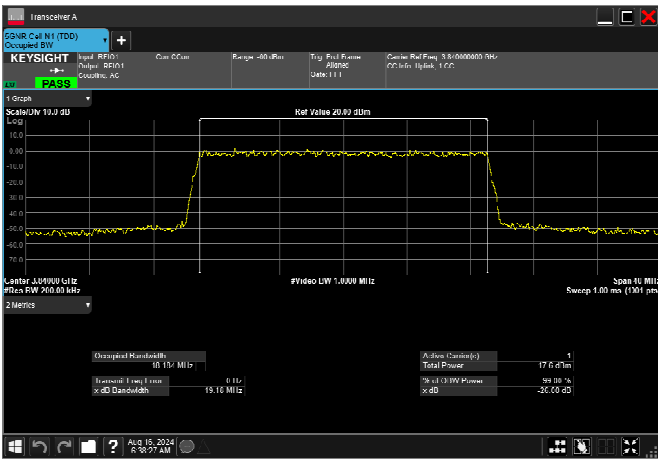

n77_3_30MHz_30kHz_3840MHz_DFT-s-OFDM
QPSK_RB75@0 27.604MHz

n77_3_20MHz_30kHz_3840MHz_CP-OFDM 256
QAM_RB51@0 18.184MHz