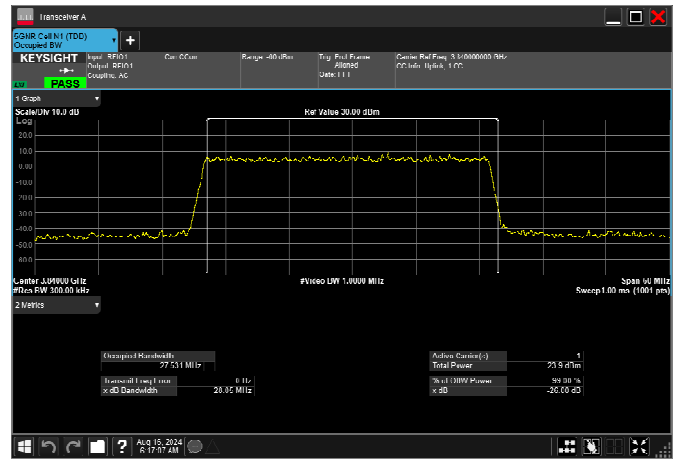

n77_3_20MHz_30kHz_3840MHz_CP-OFDM 16
QAM_RB51@0 18.172MHz

n77_3_20MHz_30kHz_3840MHz_CP-OFDM 64
QAM_RB51@0 18.167MHz

n77_3_20MHz_30kHz_3840MHz_CP-OFDM 256
QAM_RB51@0 18.184MHz

n77_3_30MHz_30kHz_3840MHz_DFT-s-OFDM $\pi/2$
BPSK_RB75@0 27.531MHz