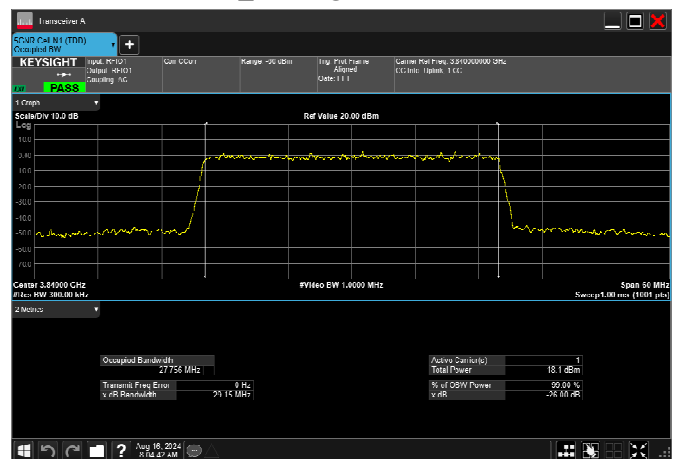

n77_3_30MHz_30kHz_3840MHz_CP-OFDM
QPSK_RB78@0 27.850MHz

n77_3_30MHz_30kHz_3840MHz_CP-OFDM 16
QAM_RB78@0 27.763MHz

n77_3_30MHz_30kHz_3840MHz_CP-OFDM 64
QAM_RB78@0 27.749MHz

n77_3_30MHz_30kHz_3840MHz_CP-OFDM 256
QAM_RB78@0 27.756MHz