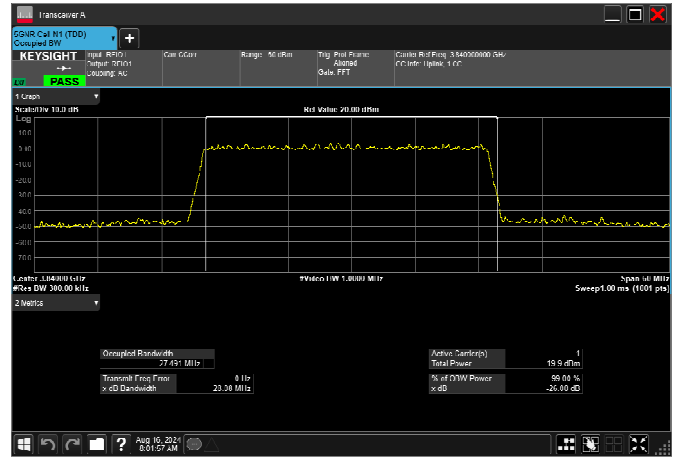

n77_3_30MHz_30kHz_3840MHz_DFT-s-OFDM
QPSK_RB75@0 27.604MHz

n77_3_30MHz_30kHz_3840MHz_DFT-s-OFDM 16
QAM_RB75@0 27.734MHz

n77_3_30MHz_30kHz_3840MHz_DFT-s-OFDM 64
QAM_RB75@0 27.613MHz

n77_3_30MHz_30kHz_3840MHz_DFT-s-OFDM 256
QAM_RB75@0 27.491MHz