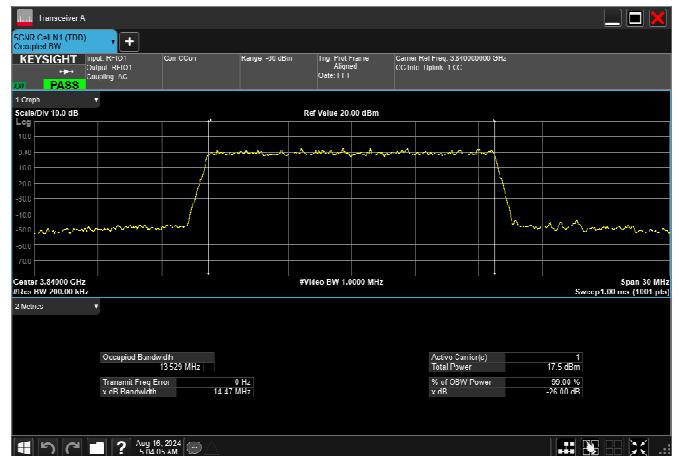

n77_3_20MHz_30kHz_3840MHz_DFT-s-OFDM
QPSK_RB50@0 18.096MHz

n77_3_15MHz_30kHz_3840MHz_CP-OFDM 256
QAM_RB38@0 13.529MHz