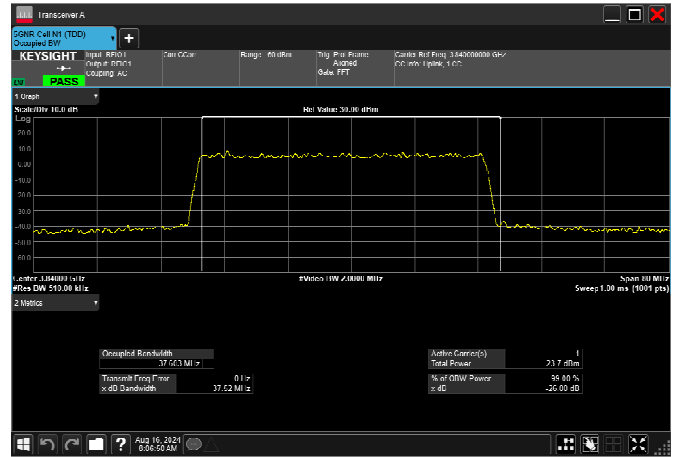

n77_3_40MHz_30kHz_3840MHz_DFT-s-OFDM 64
QAM_RB100@0 37.144MHz

n77_3_40MHz_30kHz_3840MHz_DFT-s-OFDM
QPSK_RB100@0 37.603MHz