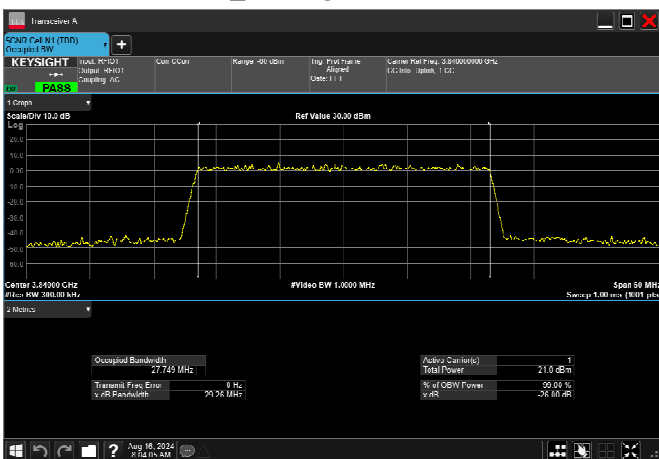

n77_3_40MHz_30kHz_3840MHz_DFT-s-OFDM $\pi/2$
BPSK_RB100@0 37.463MHz

n77_3_30MHz_30kHz_3840MHz_CP-OFDM 64
QAM_RB78@0 27.749MHz