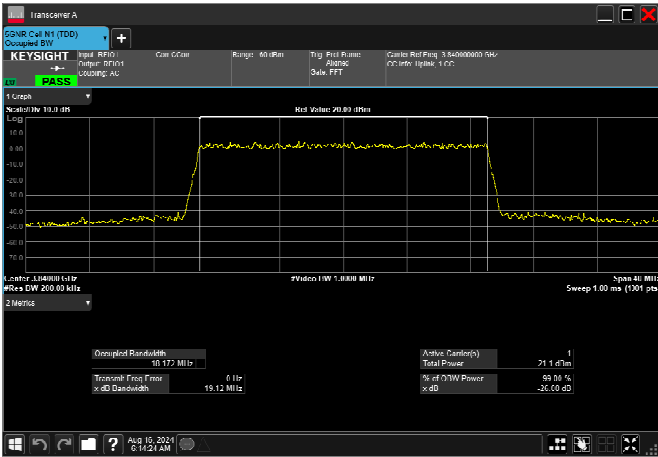

n77_3_20MHz_30kHz_3840MHz_CP-OFDM 256
QAM_RB51@0 18.184MHz

n77_3_20MHz_30kHz_3840MHz_CP-OFDM 16
QAM_RB51@0 18.172MHz