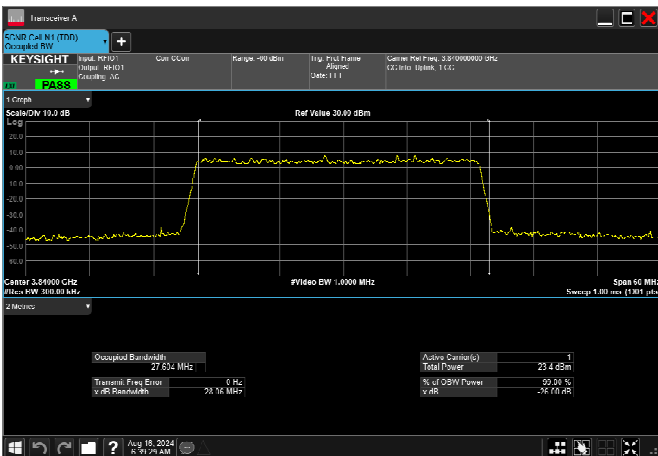

n77_3_30MHz_30kHz_3840MHz_DFT-s-OFDM 64
QAM_RB75@0 27.613MHz

n77_3_30MHz_30kHz_3840MHz_DFT-s-OFDM
QPSK_RB75@0 27.604MHz