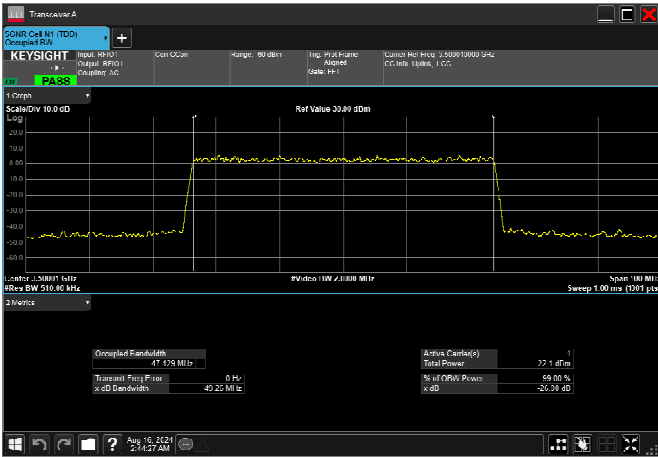

n77_1_50MHz_30kHz_3500MHz_CP-OFDM 16
QAM_RB133@0 47.429MHz

n77_1_50MHz_30kHz_3500MHz_CP-OFDM 64
QAM_RB133@0 47.455MHz

n77_1_50MHz_30kHz_3500MHz_CP-OFDM 256
QAM_RB133@0 47.403MHz

n77_1_60MHz_30kHz_3500MHz_DFT-s-OFDM $\pi/2$
BPSK_RB162@0 57.907MHz