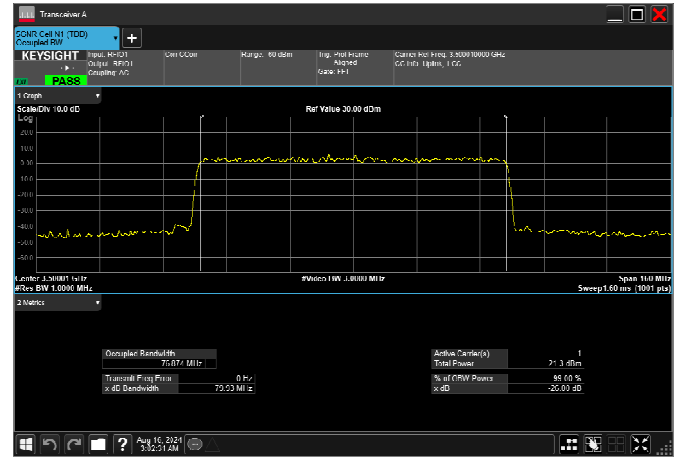

n77_1_80MHz_30kHz_3500MHz_CP-OFDM 16
QAM_RB217@0 77.166MHz

n77_1_80MHz_30kHz_3500MHz_DFT-s-OFDM 256
QAM_RB216@0 76.874MHz