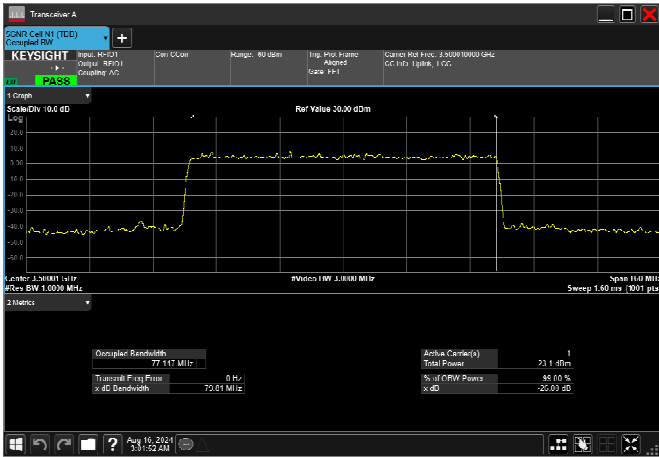

n77_1_80MHz_30kHz_3500MHz_CP-OFDM
QPSK_RB217@0 77.446MHz

n77_1_80MHz_30kHz_3500MHz_DFT-s-OFDM 64
QAM_RB216@0 77.147MHz