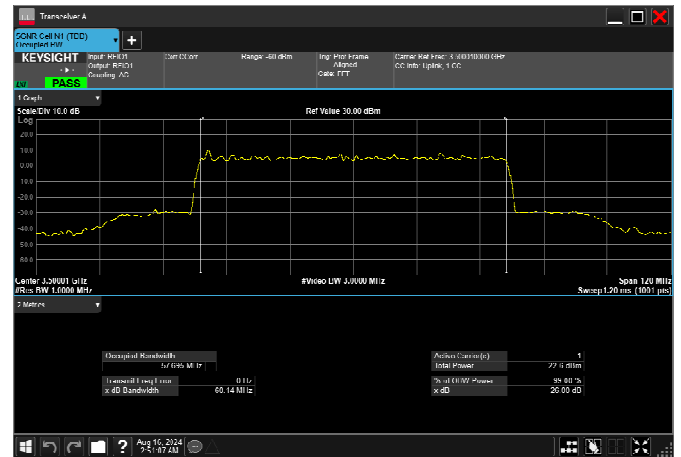

n77_1_60MHz_30kHz_3500MHz_CP-OFDM 256
QAM_RB162@0 57.712MHz

n77_1_60MHz_30kHz_3500MHz_CP-OFDM 16
QAM_RB162@0 57.695MHz