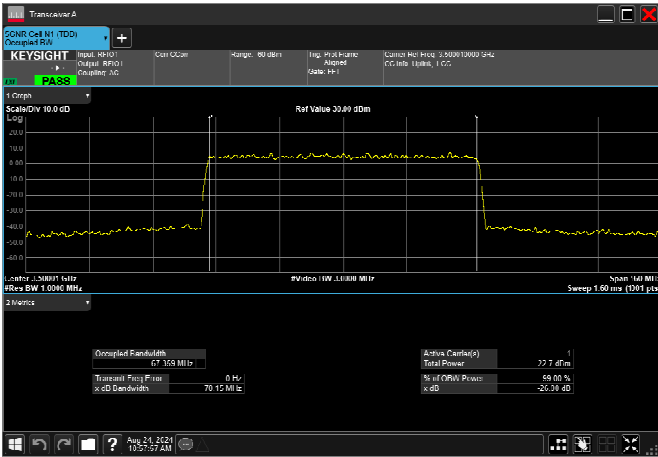

n77_1_70MHz_30kHz_3500MHz_CP-OFDM 256
QAM_RB189@0 67.313MHz

n77_1_70MHz_30kHz_3500MHz_CP-OFDM 16
QAM_RB189@0 67.359MHz