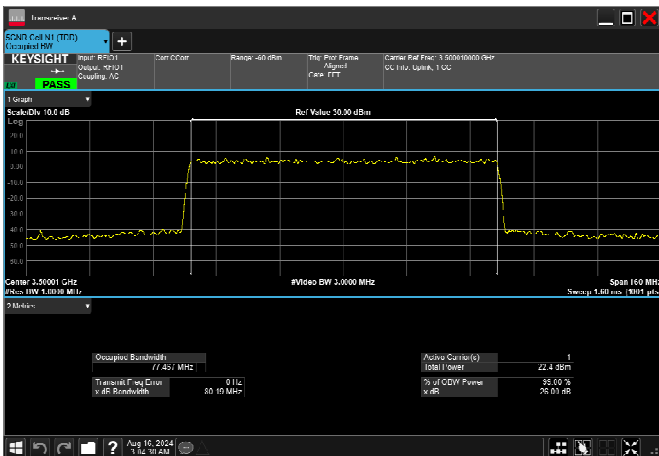

n77_1_80MHz_30kHz_3500MHz_CP-OFDM 64
QAM_RB217@0 77.467MHz