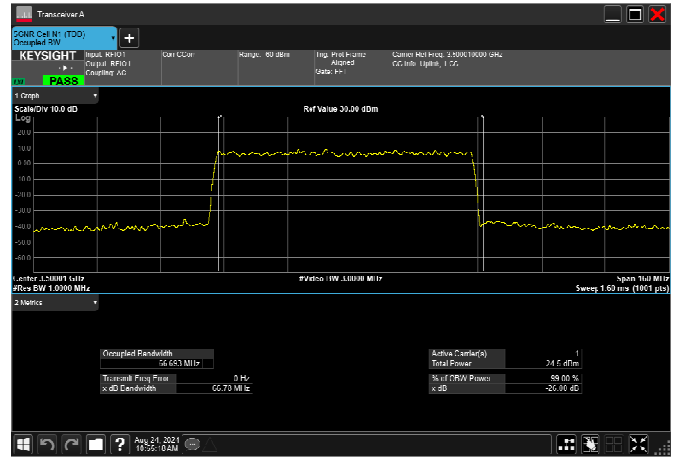

n77_1_70MHz_30kHz_3500MHz_DFT-s-OFDM 64
QAM_RB180@0 66.653MHz

n77_1_70MHz_30kHz_3500MHz_DFT-s-OFDM
QPSK_RB180@0 66.693MHz