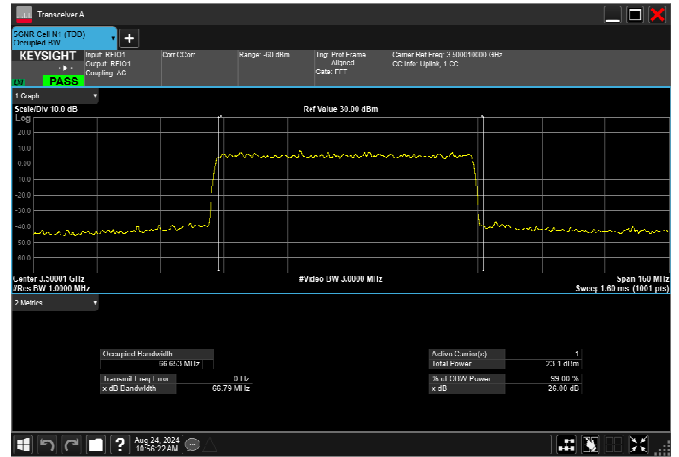

n77_1_70MHz_30kHz_3500MHz_DFT-s-OFDM $\pi/2$
BPSK_RB180@0 66.934MHz

n77_1_70MHz_30kHz_3500MHz_DFT-s-OFDM
QPSK_RB180@0 66.693MHz

n77_1_70MHz_30kHz_3500MHz_DFT-s-OFDM 16
QAM_RB180@0 66.344MHz

n77_1_70MHz_30kHz_3500MHz_DFT-s-OFDM 64
QAM_RB180@0 66.653MHz