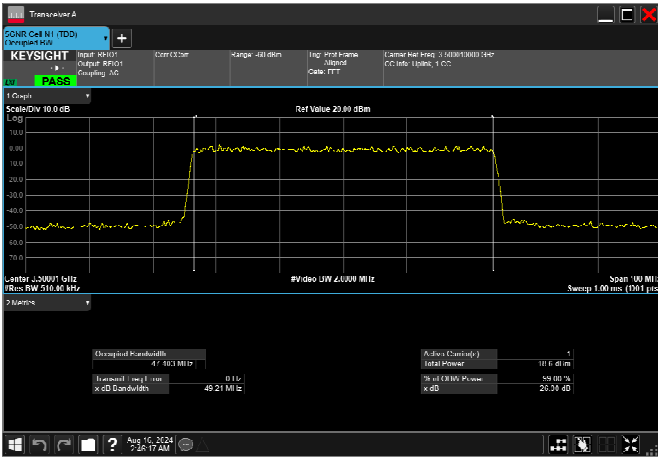

n77_1_50MHz_30kHz_3500MHz_CP-OFDM 16
QAM_RB133@0 47.429MHz

n77_1_50MHz_30kHz_3500MHz_CP-OFDM 64
QAM_RB133@0 47.455MHz

n77_1_50MHz_30kHz_3500MHz_CP-OFDM 256
QAM_RB133@0 47.403MHz

n77_1_60MHz_30kHz_3500MHz_DFT-s-OFDM $\pi/2$
BPSK_RB162@0 57.907MHz