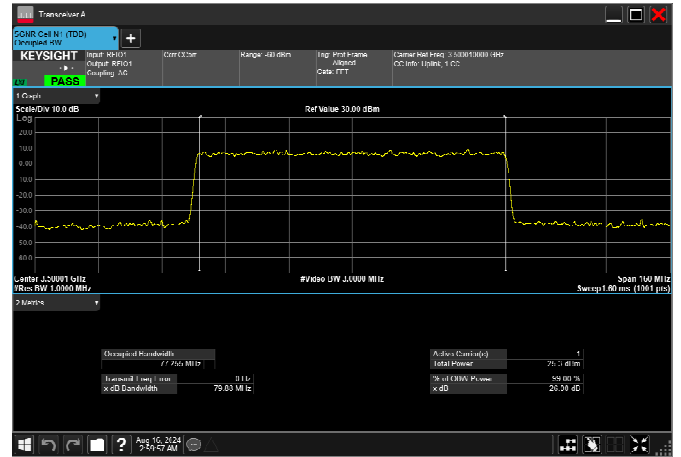

n77_1_80MHz_30kHz_3500MHz_DFT-s-OFDM 16
QAM_RB216@0 76.930MHz

n77_1_80MHz_30kHz_3500MHz_DFT-s-OFDM $\pi/2$
BPSK_RB216@0 77.255MHz