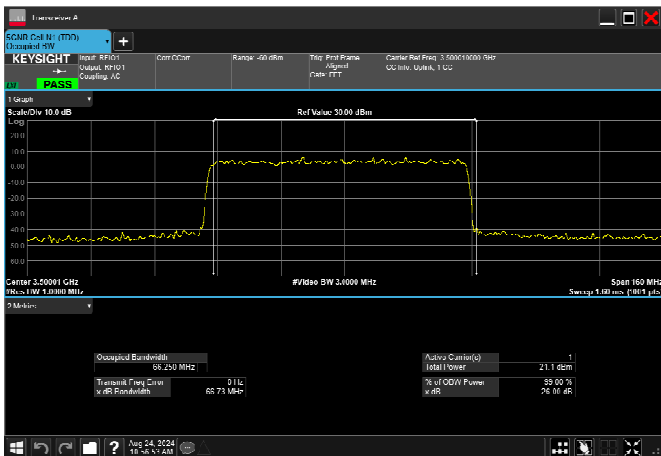

n77_1_70MHz_30kHz_3500MHz_CP-OFDM 16
QAM_RB189@0 67.359MHz

n77_1_70MHz_30kHz_3500MHz_DFT-s-OFDM 256
QAM_RB180@0 66.250MHz