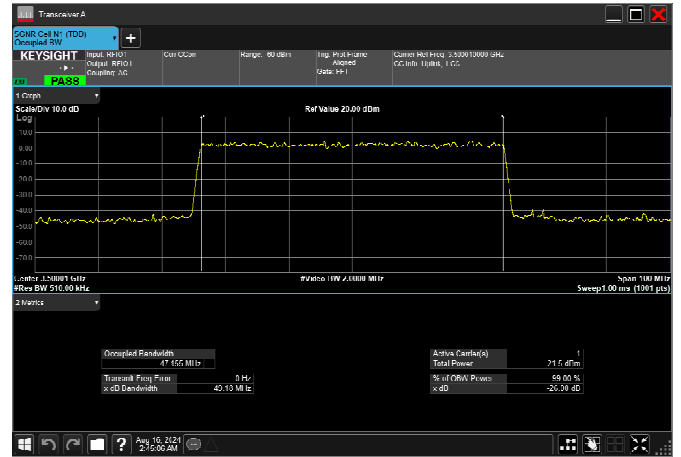

n77_1_50MHz_30kHz_3500MHz_CP-OFDM 16
QAM_RB133@0 47.429MHz

n77_1_50MHz_30kHz_3500MHz_CP-OFDM 64
QAM_RB133@0 47.455MHz

n77_1_50MHz_30kHz_3500MHz_CP-OFDM 256
QAM_RB133@0 47.403MHz

n77_1_60MHz_30kHz_3500MHz_DFT-s-OFDM $\pi/2$
BPSK_RB162@0 57.907MHz