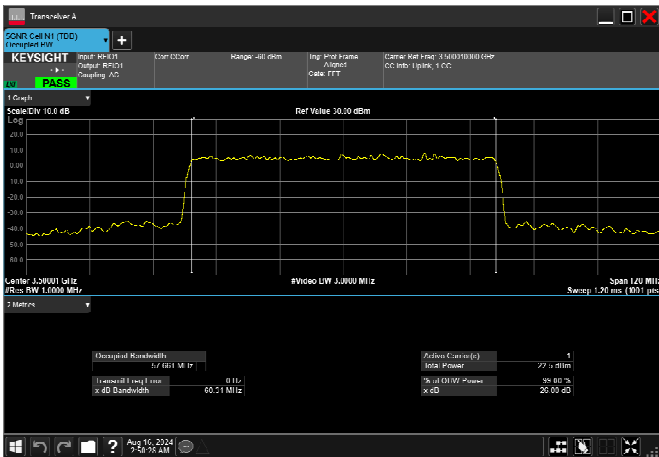

n77_1_60MHz_30kHz_3500MHz_CP-OFDM 64
QAM_RB162@0 57.847MHz

n77_1_60MHz_30kHz_3500MHz_CP-OFDM
QPSK_RB162@0 57.661MHz