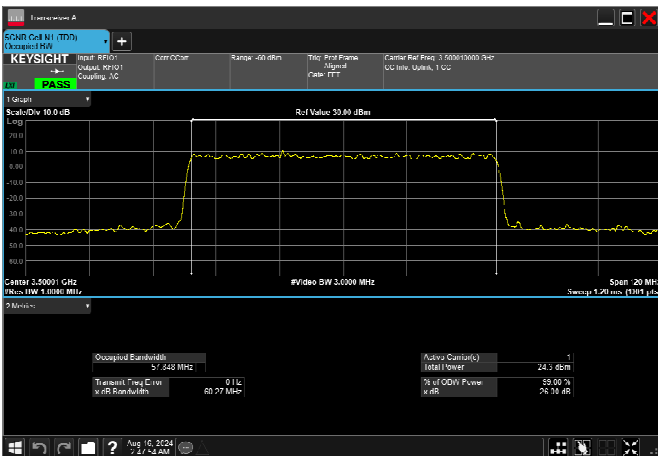

n77_1_60MHz_30kHz_3500MHz_DFT-s-OFDM 64
QAM_RB162@0 57.911MHz

n77_1_60MHz_30kHz_3500MHz_DFT-s-OFDM
QPSK_RB162@0 57.848MHz