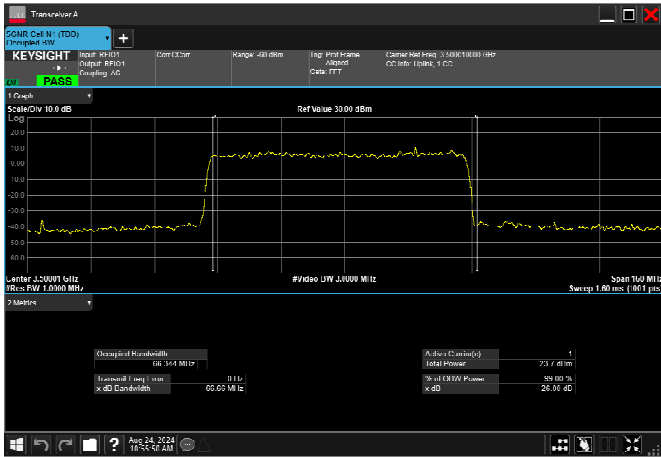

n77_1_70MHz_30kHz_3500MHz_DFT-s-OFDM 256
QAM_RB180@0 66.250MHz

n77_1_70MHz_30kHz_3500MHz_DFT-s-OFDM 16
QAM_RB180@0 66.344MHz