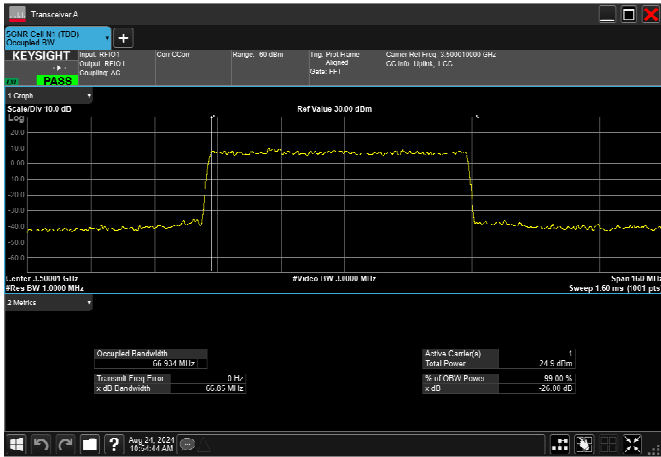

n77_1_70MHz_30kHz_3500MHz_DFT-s-OFDM 16
QAM_RB180@0 66.344MHz

n77_1_70MHz_30kHz_3500MHz_DFT-s-OFDM $\pi/2$
BPSK_RB180@0 66.934MHz