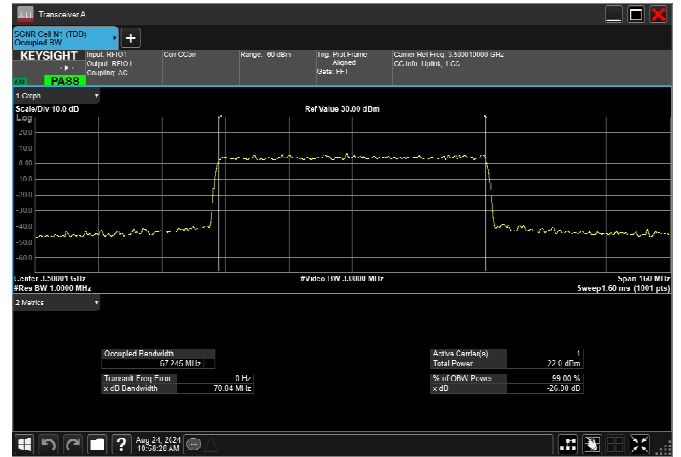

n77_1_70MHz_30kHz_3500MHz_DFT-s-OFDM 256
QAM_RB180@0 66.250MHz

n77_1_70MHz_30kHz_3500MHz_CP-OFDM
QPSK_RB189@0 67.301MHz

n77_1_70MHz_30kHz_3500MHz_CP-OFDM 16
QAM_RB189@0 67.359MHz

n77_1_70MHz_30kHz_3500MHz_CP-OFDM 64
QAM_RB189@0 67.245MHz