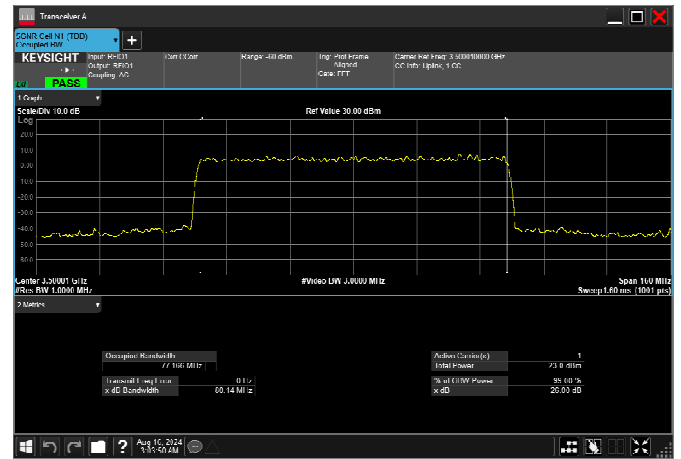

n77_1_80MHz_30kHz_3500MHz_DFT-s-OFDM 64
QAM_RB216@0 77.147MHz

n77_1_80MHz_30kHz_3500MHz_DFT-s-OFDM 256
QAM_RB216@0 76.874MHz

n77_1_80MHz_30kHz_3500MHz_CP-OFDM
QPSK_RB217@0 77.446MHz

n77_1_80MHz_30kHz_3500MHz_CP-OFDM 16
QAM_RB217@0 77.166MHz