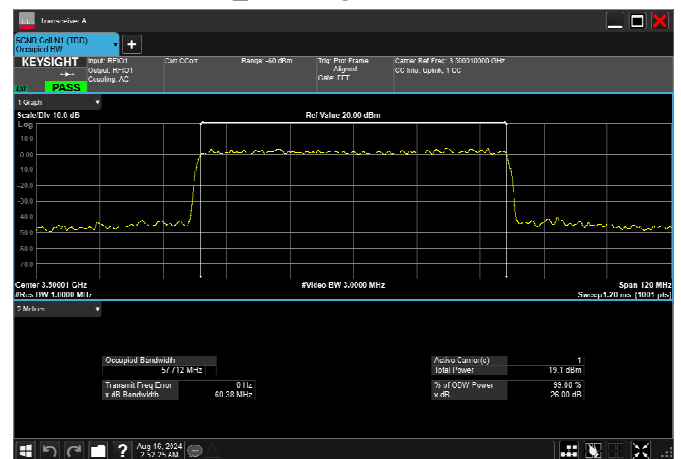

n77_1_60MHz_30kHz_3500MHz_CP-OFDM
QPSK_RB162@0 57.661MHz

n77_1_60MHz_30kHz_3500MHz_CP-OFDM 16
QAM_RB162@0 57.695MHz

n77_1_60MHz_30kHz_3500MHz_CP-OFDM 64
QAM_RB162@0 57.847MHz

n77_1_60MHz_30kHz_3500MHz_CP-OFDM 256
QAM_RB162@0 57.712MHz