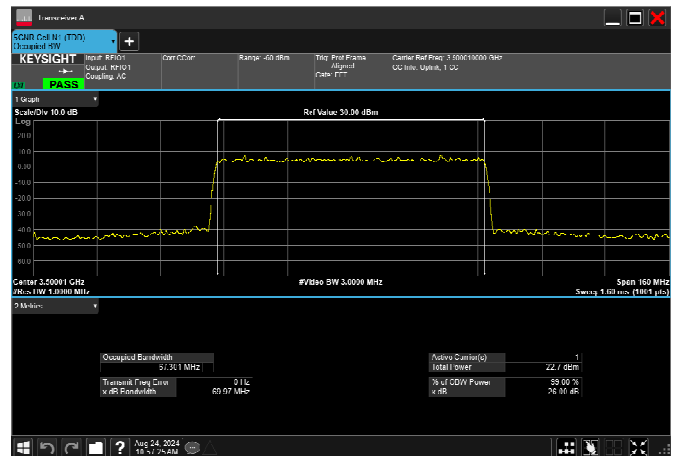

n77_1_70MHz_30kHz_3500MHz_CP-OFDM 64
QAM_RB189@0 67.245MHz

n77_1_70MHz_30kHz_3500MHz_CP-OFDM
QPSK_RB189@0 67.301MHz