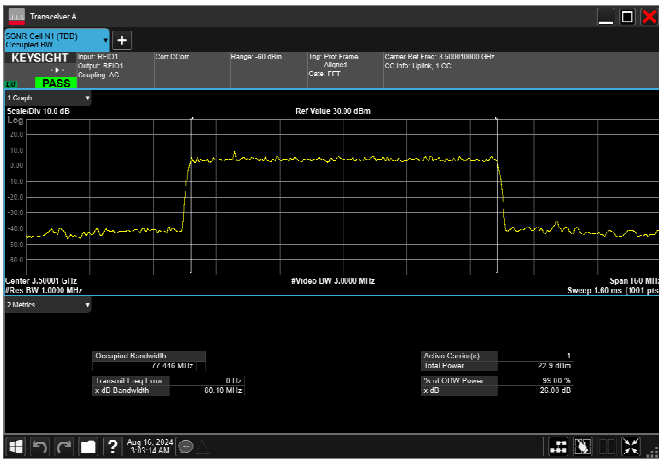

n77_1_80MHz_30kHz_3500MHz_CP-OFDM 64
QAM_RB217@0 77.467MHz

n77_1_80MHz_30kHz_3500MHz_CP-OFDM
QPSK_RB217@0 77.446MHz