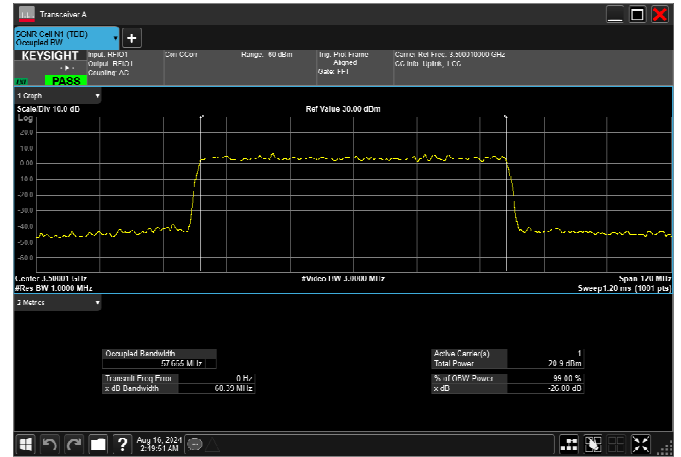

n77_1_60MHz_30kHz_3500MHz_DFT-s-OFDM
QPSK_RB162@0 57.848MHz

n77_1_60MHz_30kHz_3500MHz_DFT-s-OFDM 16
QAM_RB162@0 57.684MHz

n77_1_60MHz_30kHz_3500MHz_DFT-s-OFDM 64
QAM_RB162@0 57.911MHz

n77_1_60MHz_30kHz_3500MHz_DFT-s-OFDM 256
QAM_RB162@0 57.665MHz