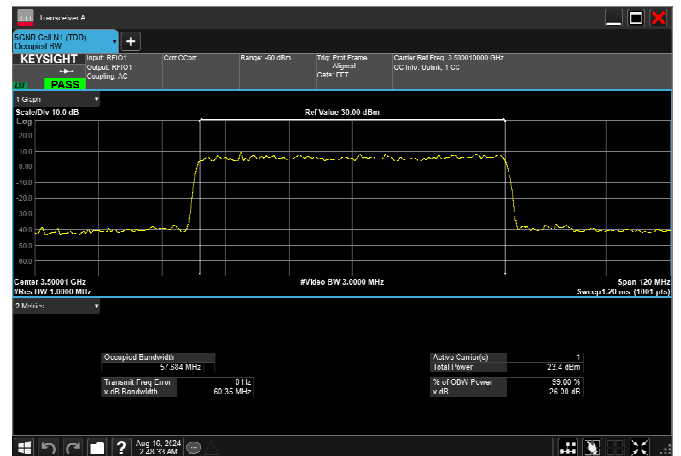

n77_1_60MHz_30kHz_3500MHz_DFT-s-OFDM 256
QAM_RB162@0 57.665MHz

n77_1_60MHz_30kHz_3500MHz_DFT-s-OFDM 16
QAM_RB162@0 57.684MHz