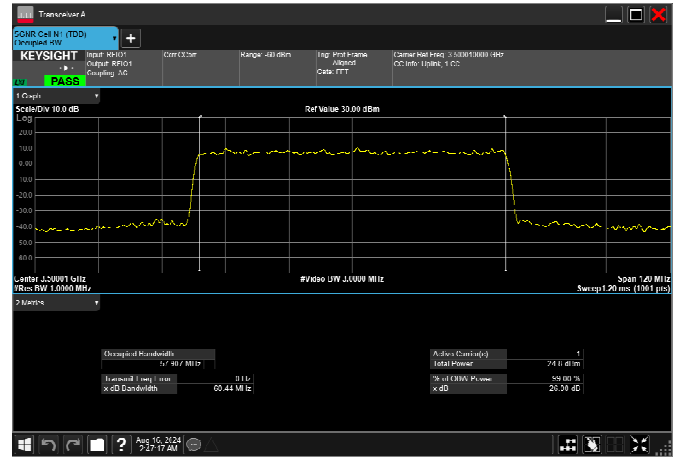

n77_1_50MHz_30kHz_3500MHz_CP-OFDM 16
QAM_RB133@0 47.429MHz

n77_1_50MHz_30kHz_3500MHz_CP-OFDM 64
QAM_RB133@0 47.455MHz

n77_1_50MHz_30kHz_3500MHz_CP-OFDM 256
QAM_RB133@0 47.403MHz

n77_1_60MHz_30kHz_3500MHz_DFT-s-OFDM $\pi/2$
BPSK_RB162@0 57.907MHz