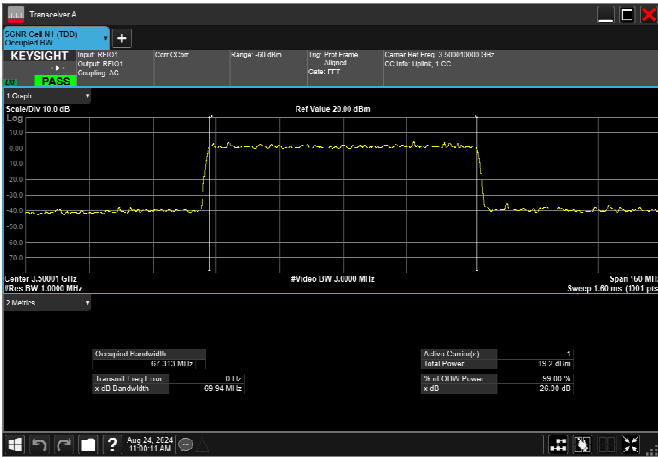

n77_1_80MHz_30kHz_3500MHz_DFT-s-OFDM
QPSK_RB216@0 76.877MHz

n77_1_70MHz_30kHz_3500MHz_CP-OFDM 256
QAM_RB189@0 67.313MHz