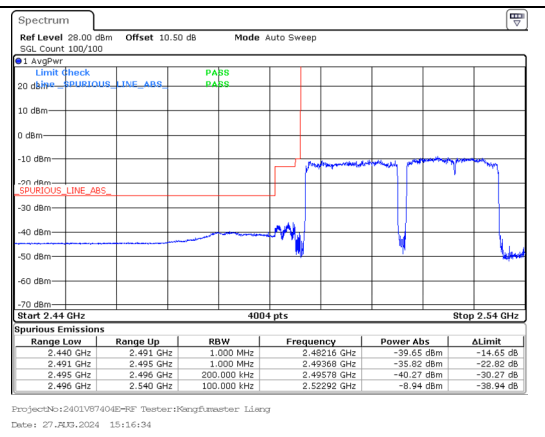

Band 41 20MHz/2506.0/Low 64QAM 100@0
Band 41 20MHz/2525.8/Low 64QAM 100@0