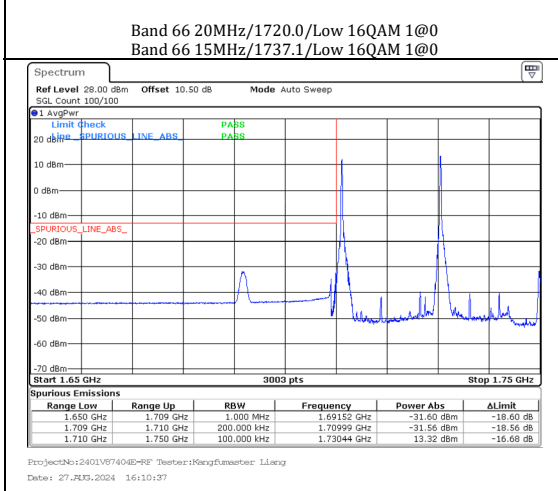

Band 41 20MHz/2506.0/Low 256QAM 100@0  
Band 41 20MHz/2525.8/Low 256QAM 100@0

Band 66 10MHz/1715.5/Low QPSK 1@0  
Band 66 20MHz/1729.9/Low QPSK 1@0

Band 66 10MHz/1715.5/Low QPSK 50@0  
Band 66 20MHz/1729.9/Low QPSK 100@0

Band 66 20MHz/1720.0/Low QPSK 100@0  
Band 66 15MHz/1737.1/Low QPSK 75@0

Band 66 20MHz/1720.0/Low 64QAM 1@0  
Band 66 15MHz/1737.1/Low 64QAM 1@0

Band 66 20MHz/1720.0/Low 64QAM 100@0  
Band 66 15MHz/1737.1/Low 64QAM 75@0