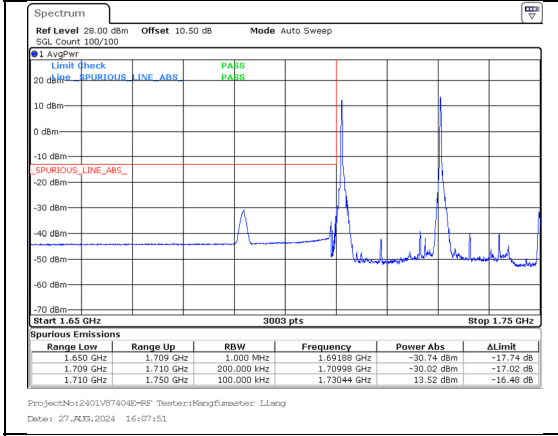

Band 66 20MHz/1720.0/Low 64QAM 1@0
Band 66 15MHz/1737.1/Low 64QAM 1@0

Band 66 20MHz/1720.0/Low 64QAM 100@0
Band 66 15MHz/1737.1/Low 64QAM 75@0