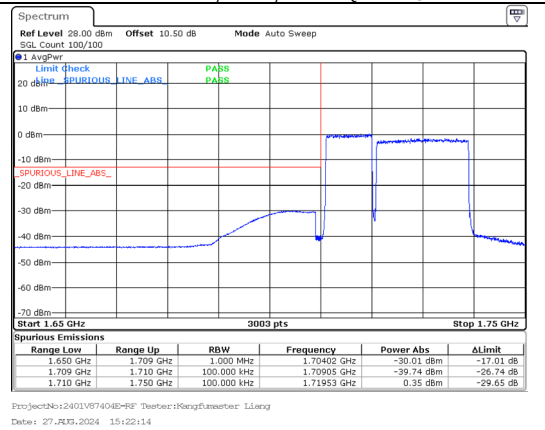

Band 41 20MHz/2506.0/Low 256QAM 100@0
Band 41 20MHz/2525.8/Low 256QAM 100@0

Band 66 10MHz/1715.5/Low QPSK 50@0
Band 66 20MHz/1729.9/Low QPSK 100@0