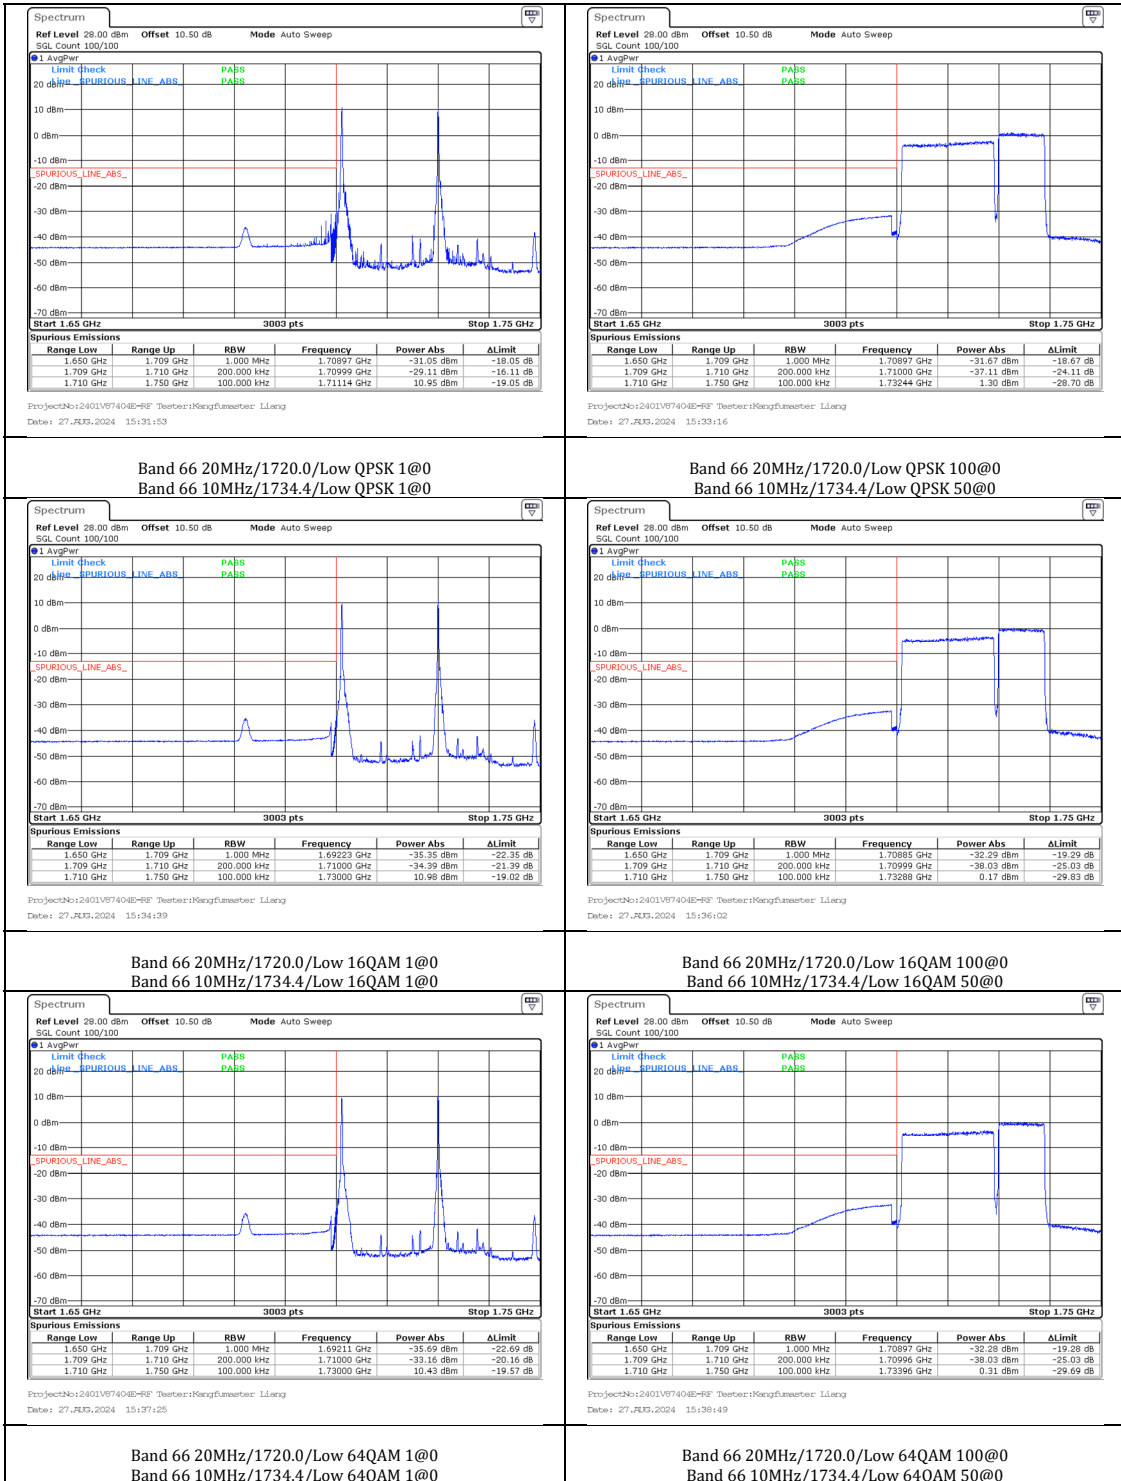

Band 41 20MHz/2506.0/Low 256QAM 1@0  
Band 41 15MHz/2523.1/Low 256QAM 1@0

Band 41 20MHz/2506.0/Low 256QAM 100@0  
Band 41 15MHz/2523.1/Low 256QAM 75@0

Band 41 20MHz/2506.0/Low QPSK 1@0  
Band 41 20MHz/2525.8/Low QPSK 1@0

Band 41 20MHz/2506.0/Low 64QAM 1@0  
Band 41 20MHz/2525.8/Low 64QAM 1@0

Band 41 20MHz/2506.0/Low 64QAM 100@0  
Band 41 20MHz/2525.8/Low 64QAM 100@0

Band 41 20MHz/2506.0/Low 256QAM 1@0  
Band 41 20MHz/2525.8/Low 256QAM 1@0

Band 41 20MHz/2506.0/Low 256QAM 100@0  
Band 41 20MHz/2525.8/Low 256QAM 100@0

Band 66 10MHz/1715.5/Low QPSK 1@0  
Band 66 20MHz/1729.9/Low QPSK 1@0

Band 66 10MHz/1715.5/Low QPSK 50@0  
Band 66 20MHz/1729.9/Low QPSK 100@0

Band 66 20MHz/1720.0/Low QPSK 100@0  
Band 66 15MHz/1737.1/Low QPSK 75@0

Band 66 20MHz/1720.0/Low 64QAM 1@0  
Band 66 15MHz/1737.1/Low 64QAM 1@0

Band 66 20MHz/1720.0/Low 64QAM 100@0  
Band 66 15MHz/1737.1/Low 64QAM 75@0