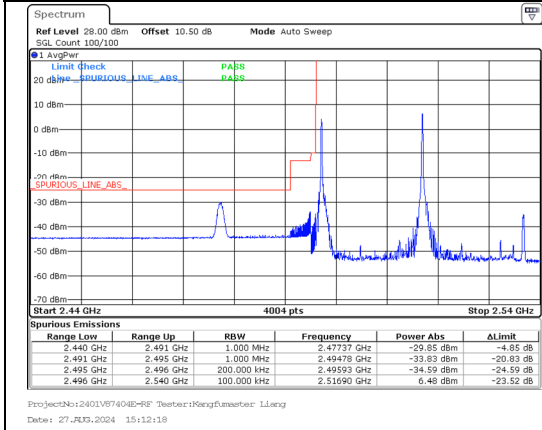

Band 41 20MHz/2506.0/Low 256QAM 1@0  
Band 41 15MHz/2523.1/Low 256QAM 1@0

Band 41 20MHz/2506.0/Low 256QAM 100@0  
Band 41 15MHz/2523.1/Low 256QAM 75@0

Band 41 20MHz/2506.0/Low QPSK 1@0  
Band 41 20MHz/2525.8/Low QPSK 1@0

Band 41 20MHz/2506.0/Low QPSK 100@0  
Band 41 20MHz/2525.8/Low QPSK 100@0

Band 41 20MHz/2506.0/Low 16QAM 1@0  
Band 41 20MHz/2525.8/Low 16QAM 1@0

Band 41 20MHz/2506.0/Low 16QAM 100@0  
Band 41 20MHz/2525.8/Low 16QAM 100@0