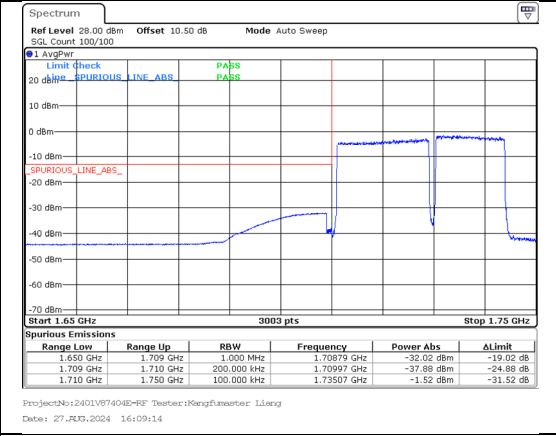

Band 66 20MHz/1720.0/Low QPSK 100@0
Band 66 15MHz/1737.1/Low QPSK 75@0