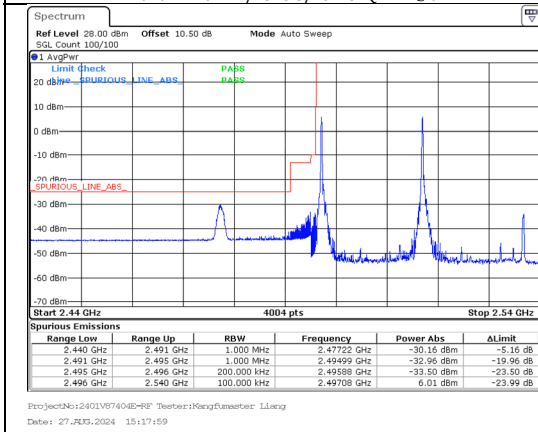

Band 41 20MHz/2506.0/Low QPSK 100@0  
Band 41 20MHz/2525.8/Low QPSK 100@0

Band 41 20MHz/2506.0/Low 16QAM 1@0  
Band 41 20MHz/2525.8/Low 16QAM 1@0

Band 41 20MHz/2506.0/Low 16QAM 100@0  
Band 41 20MHz/2525.8/Low 16QAM 100@0

Band 41 20MHz/2506.0/Low 64QAM 1@0  
Band 41 20MHz/2525.8/Low 64QAM 1@0

Band 41 20MHz/2506.0/Low 64QAM 100@0  
Band 41 20MHz/2525.8/Low 64QAM 100@0

Band 41 20MHz/2506.0/Low 256QAM 1@0  
Band 41 20MHz/2525.8/Low 256QAM 1@0