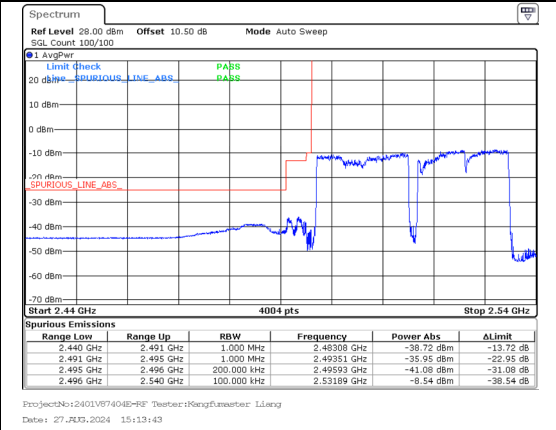

Band 41 20MHz/2506.0/Low 256QAM 1@0  
Band 41 15MHz/2523.1/Low 256QAM 1@0

Band 41 20MHz/2506.0/Low 256QAM 100@0  
Band 41 15MHz/2523.1/Low 256QAM 75@0

Band 41 20MHz/2506.0/Low QPSK 1@0  
Band 41 20MHz/2525.8/Low QPSK 1@0

Band 41 20MHz/2506.0/Low QPSK 100@0  
Band 41 20MHz/2525.8/Low QPSK 100@0

Band 41 20MHz/2506.0/Low 16QAM 1@0  
Band 41 20MHz/2525.8/Low 16QAM 1@0

Band 41 20MHz/2506.0/Low 16QAM 100@0  
Band 41 20MHz/2525.8/Low 16QAM 100@0