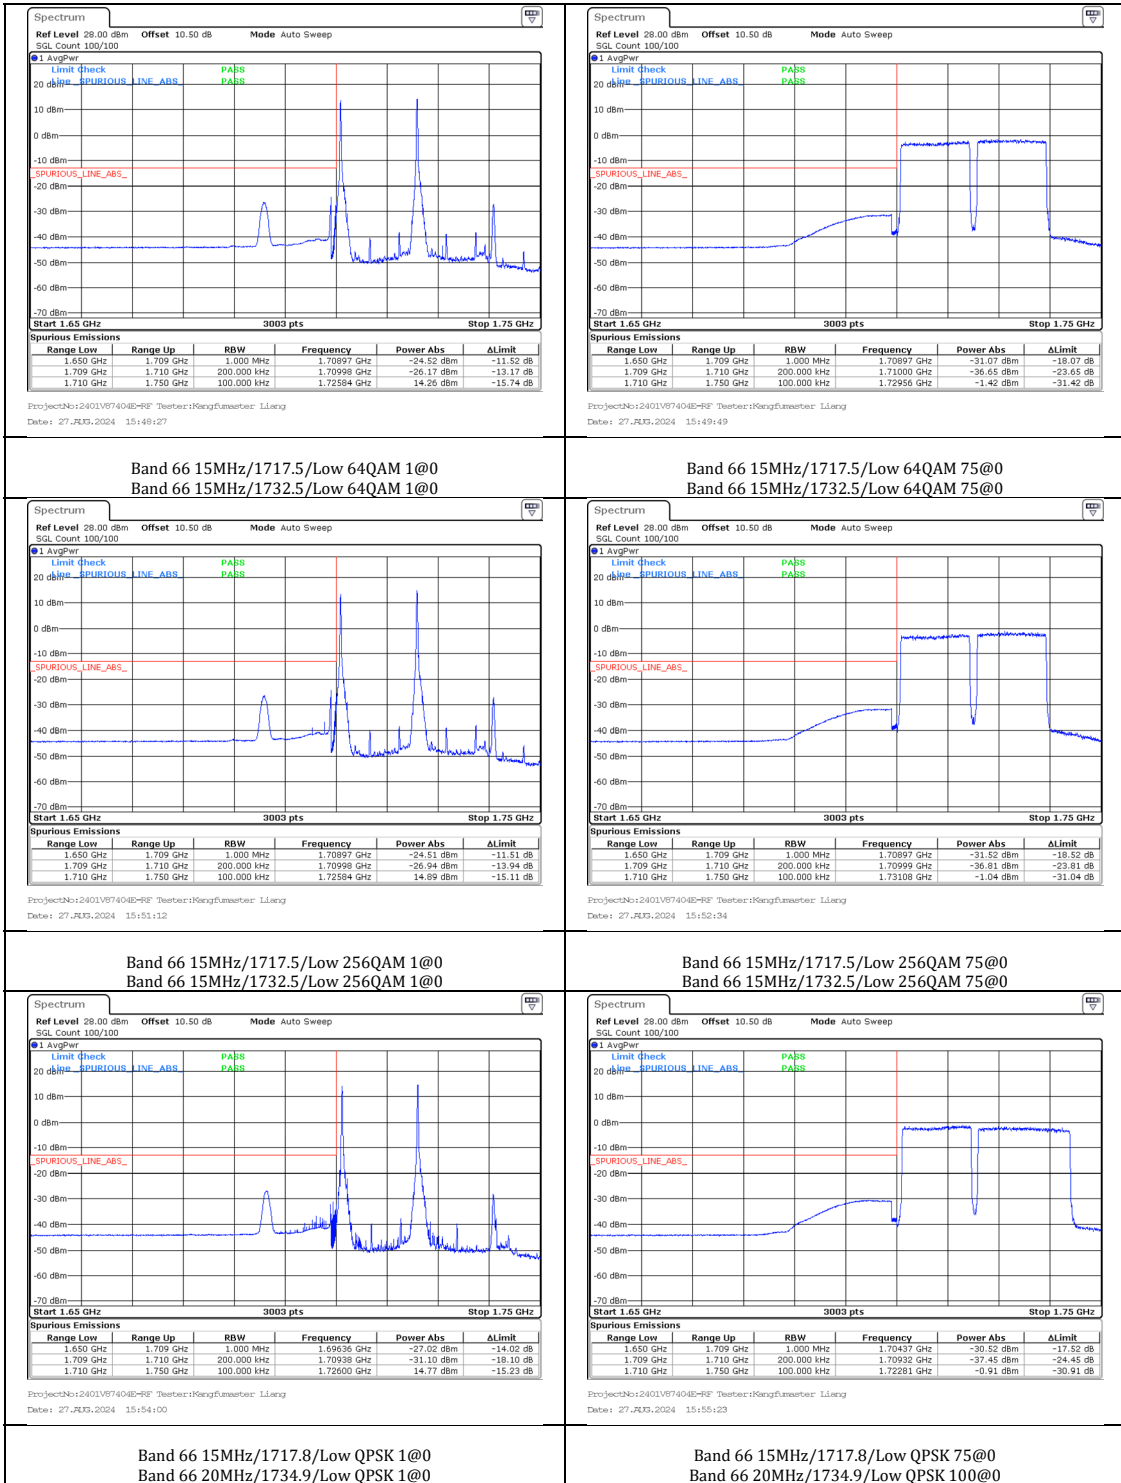

Band 41 20MHz/2506.0/Low 256QAM 1@0  
Band 41 15MHz/2523.1/Low 256QAM 1@0

Band 41 20MHz/2506.0/Low 256QAM 100@0  
Band 41 15MHz/2523.1/Low 256QAM 75@0

Band 41 20MHz/2506.0/Low QPSK 1@0  
Band 41 20MHz/2525.8/Low QPSK 1@0

Band 41 20MHz/2506.0/Low 64QAM 1@0  
Band 41 20MHz/2525.8/Low 64QAM 1@0

Band 41 20MHz/2506.0/Low 64QAM 100@0  
Band 41 20MHz/2525.8/Low 64QAM 100@0

Band 41 20MHz/2506.0/Low 256QAM 1@0  
Band 41 20MHz/2525.8/Low 256QAM 1@0

Band 41 20MHz/2506.0/Low 256QAM 100@0  
Band 41 20MHz/2525.8/Low 256QAM 100@0

Band 66 10MHz/1715.5/Low QPSK 1@0  
Band 66 20MHz/1729.9/Low QPSK 1@0

Band 66 10MHz/1715.5/Low QPSK 50@0  
Band 66 20MHz/1729.9/Low QPSK 100@0

Band 66 20MHz/1720.0/Low QPSK 100@0  
Band 66 15MHz/1737.1/Low QPSK 75@0

Band 66 20MHz/1720.0/Low 64QAM 1@0  
Band 66 15MHz/1737.1/Low 64QAM 1@0

Band 66 20MHz/1720.0/Low 64QAM 100@0  
Band 66 15MHz/1737.1/Low 64QAM 75@0