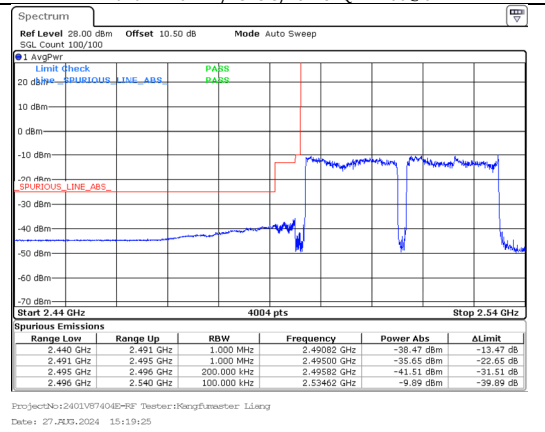

Band 41 20MHz/2506.0/Low QPSK 100@0  
Band 41 20MHz/2525.8/Low QPSK 100@0

Band 41 20MHz/2506.0/Low 16QAM 1@0  
Band 41 20MHz/2525.8/Low 16QAM 1@0

Band 41 20MHz/2506.0/Low 16QAM 100@0  
Band 41 20MHz/2525.8/Low 16QAM 100@0

Band 41 20MHz/2506.0/Low 64QAM 1@0  
Band 41 20MHz/2525.8/Low 64QAM 1@0

Band 41 20MHz/2506.0/Low 64QAM 100@0  
Band 41 20MHz/2525.8/Low 64QAM 100@0

Band 41 20MHz/2506.0/Low 256QAM 1@0  
Band 41 20MHz/2525.8/Low 256QAM 1@0