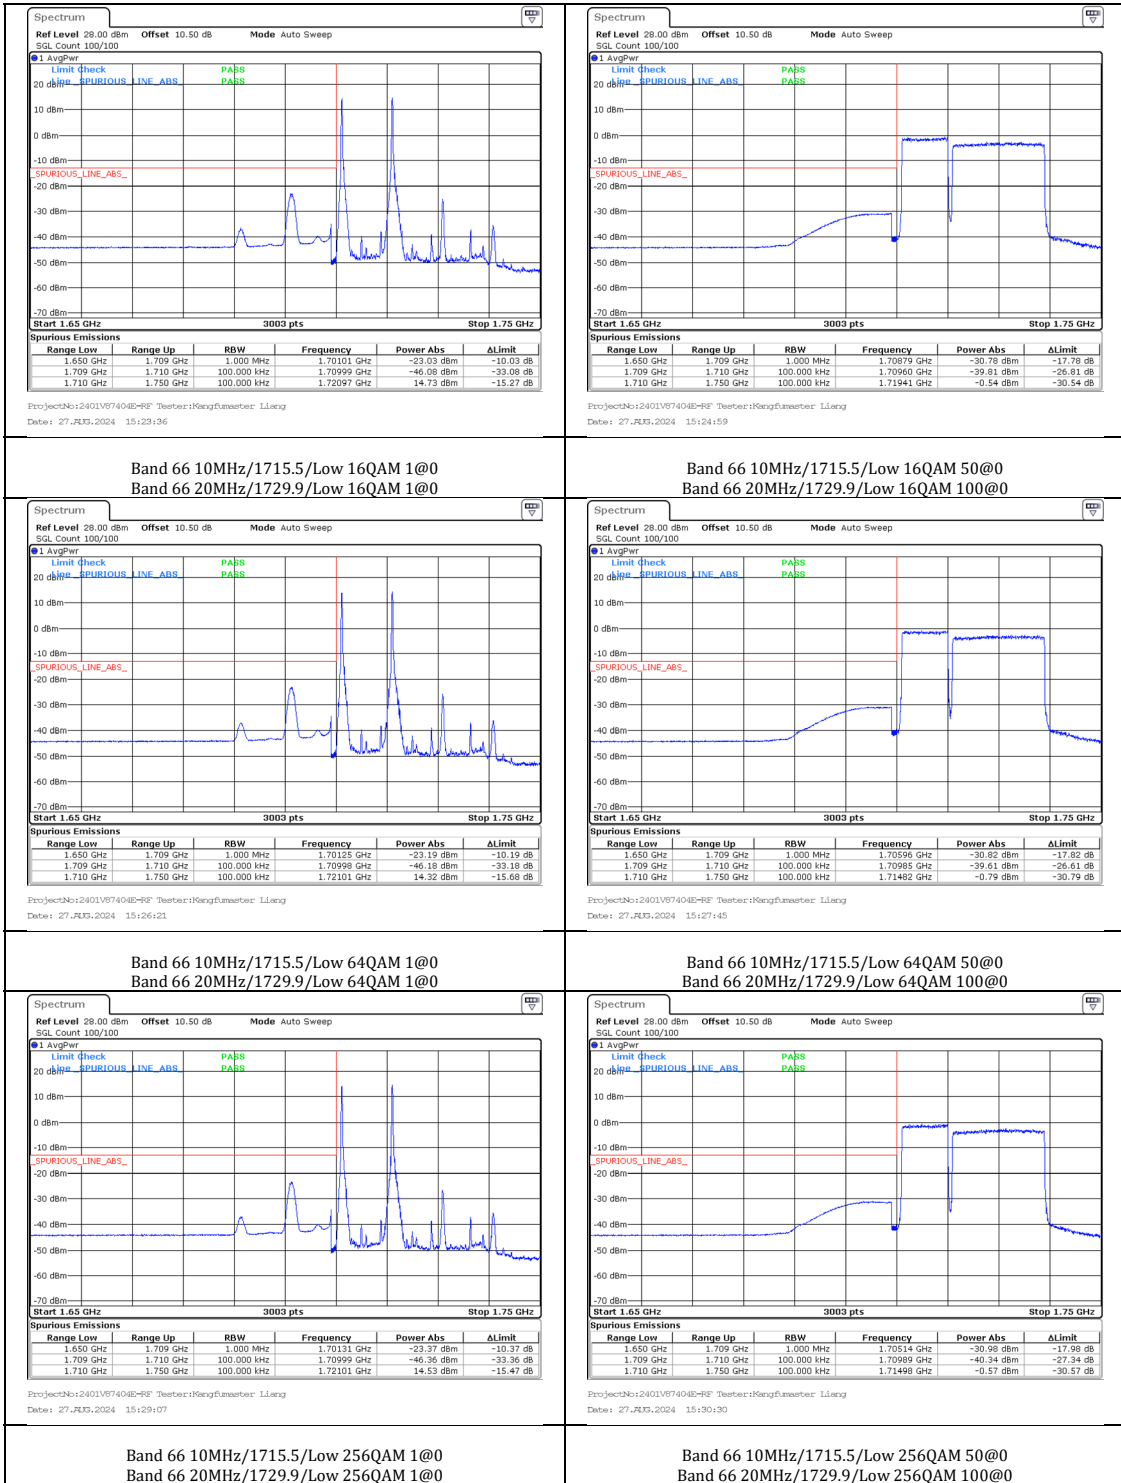

Band 41 20MHz/2506.0/Low 256QAM 1@0  
Band 41 15MHz/2523.1/Low 256QAM 1@0

Band 41 20MHz/2506.0/Low 256QAM 100@0  
Band 41 15MHz/2523.1/Low 256QAM 75@0

Band 41 20MHz/2506.0/Low QPSK 1@0  
Band 41 20MHz/2525.8/Low QPSK 1@0

Band 41 20MHz/2506.0/Low QPSK 100@0  
Band 41 20MHz/2525.8/Low QPSK 100@0

Band 41 20MHz/2506.0/Low 16QAM 1@0  
Band 41 20MHz/2525.8/Low 16QAM 1@0

Band 41 20MHz/2506.0/Low 16QAM 100@0  
Band 41 20MHz/2525.8/Low 16QAM 100@0

Band 41 20MHz/2506.0/Low 64QAM 1@0  
Band 41 20MHz/2525.8/Low 64QAM 1@0

Band 41 20MHz/2506.0/Low 64QAM 100@0  
Band 41 20MHz/2525.8/Low 64QAM 100@0

Band 41 20MHz/2506.0/Low 256QAM 1@0  
Band 41 20MHz/2525.8/Low 256QAM 1@0

Band 41 20MHz/2506.0/Low 256QAM 100@0  
Band 41 20MHz/2525.8/Low 256QAM 100@0

Band 66 10MHz/1715.5/Low QPSK 1@0  
Band 66 20MHz/1729.9/Low QPSK 1@0

Band 66 10MHz/1715.5/Low QPSK 50@0  
Band 66 20MHz/1729.9/Low QPSK 100@0