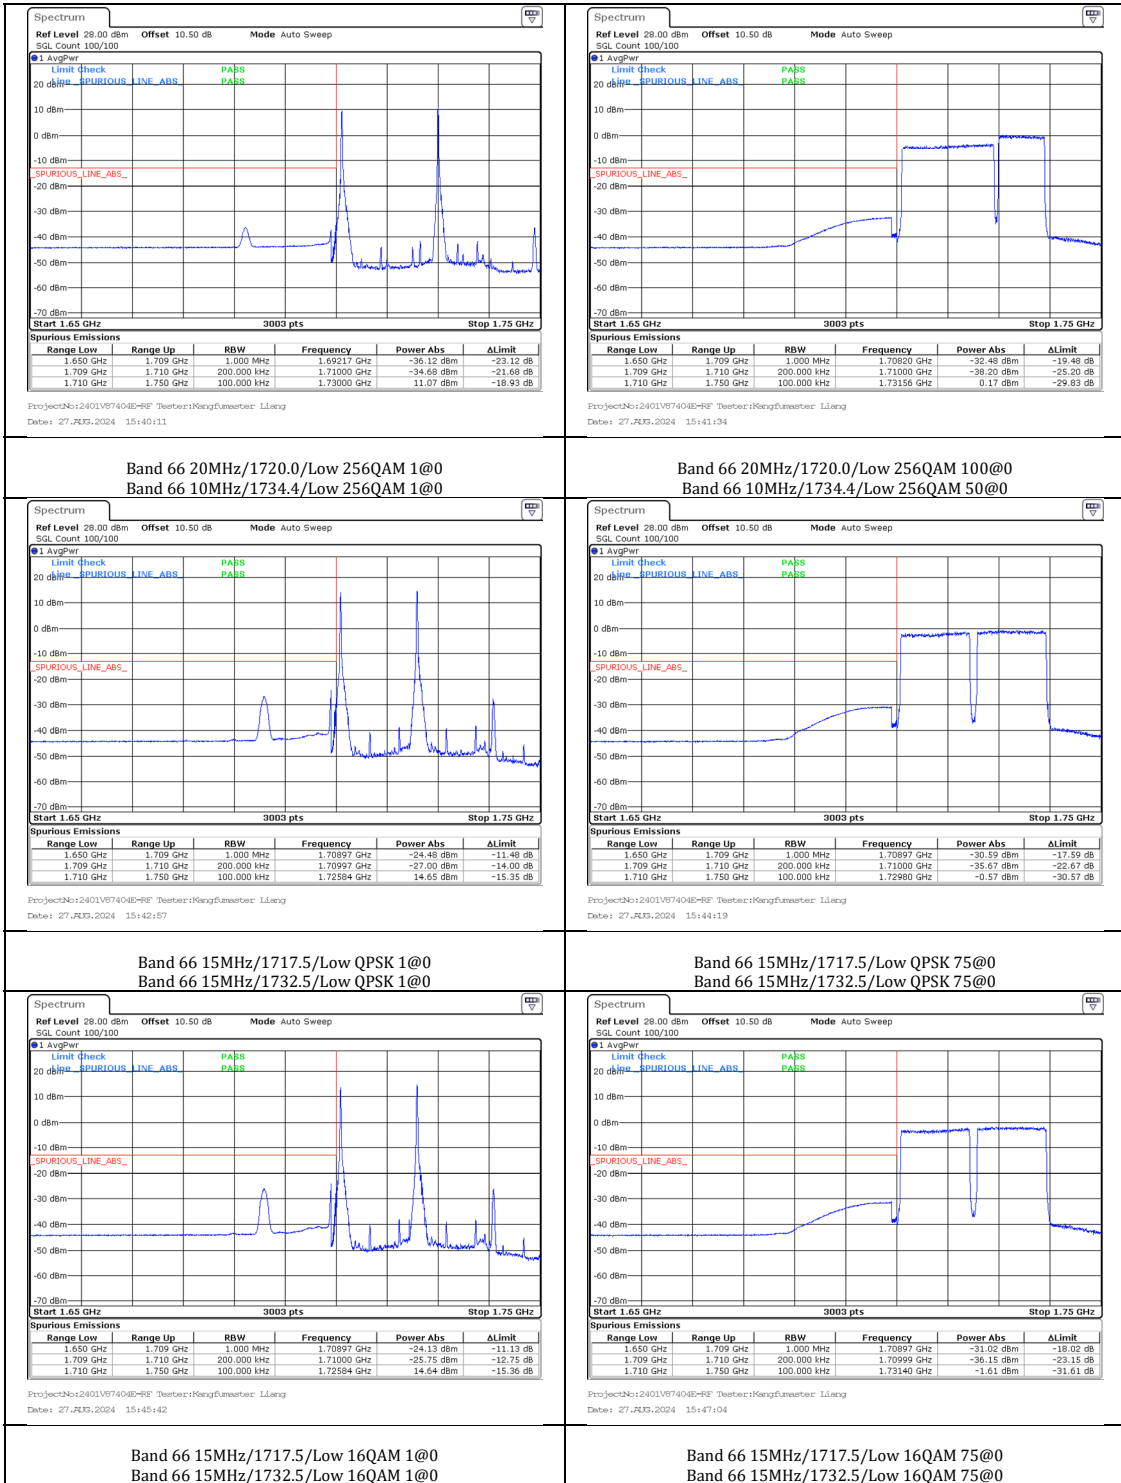

Band 41 20MHz/2506.0/Low 256QAM 1@0  
Band 41 15MHz/2523.1/Low 256QAM 1@0

Band 41 20MHz/2506.0/Low 256QAM 100@0  
Band 41 15MHz/2523.1/Low 256QAM 75@0

Band 41 20MHz/2506.0/Low QPSK 1@0  
Band 41 20MHz/2525.8/Low QPSK 1@0

Band 41 20MHz/2506.0/Low QPSK 100@0  
Band 41 20MHz/2525.8/Low QPSK 100@0

Band 41 20MHz/2506.0/Low 16QAM 1@0  
Band 41 20MHz/2525.8/Low 16QAM 1@0

Band 41 20MHz/2506.0/Low 16QAM 100@0  
Band 41 20MHz/2525.8/Low 16QAM 100@0

Band 41 20MHz/2506.0/Low 256QAM 100@0  
Band 41 20MHz/2525.8/Low 256QAM 100@0

Band 66 10MHz/1715.5/Low QPSK 1@0  
Band 66 20MHz/1729.9/Low QPSK 1@0

Band 66 10MHz/1715.5/Low QPSK 50@0  
Band 66 20MHz/1729.9/Low QPSK 100@0

Band 66 20MHz/1720.0/Low QPSK 100@0  
Band 66 15MHz/1737.1/Low QPSK 75@0

Band 66 20MHz/1720.0/Low 64QAM 1@0  
Band 66 15MHz/1737.1/Low 64QAM 1@0

Band 66 20MHz/1720.0/Low 64QAM 100@0  
Band 66 15MHz/1737.1/Low 64QAM 75@0