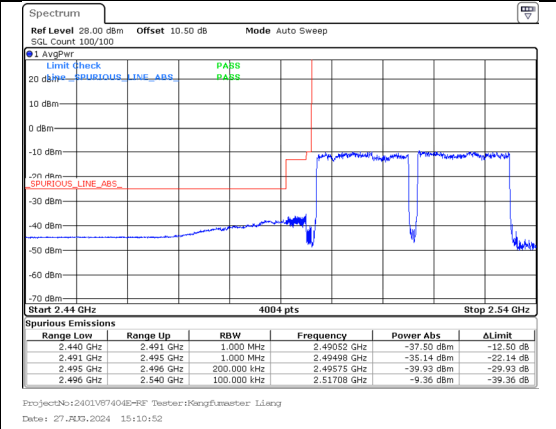

Band 41 20MHz/2506.0/Low 256QAM 1@0  
Band 41 15MHz/2523.1/Low 256QAM 1@0

Band 41 20MHz/2506.0/Low 256QAM 100@0  
Band 41 15MHz/2523.1/Low 256QAM 75@0

Band 41 20MHz/2506.0/Low QPSK 1@0  
Band 41 20MHz/2525.8/Low QPSK 1@0

Band 41 20MHz/2506.0/Low QPSK 100@0  
Band 41 20MHz/2525.8/Low QPSK 100@0

Band 41 20MHz/2506.0/Low 16QAM 1@0  
Band 41 20MHz/2525.8/Low 16QAM 1@0

Band 41 20MHz/2506.0/Low 16QAM 100@0  
Band 41 20MHz/2525.8/Low 16QAM 100@0