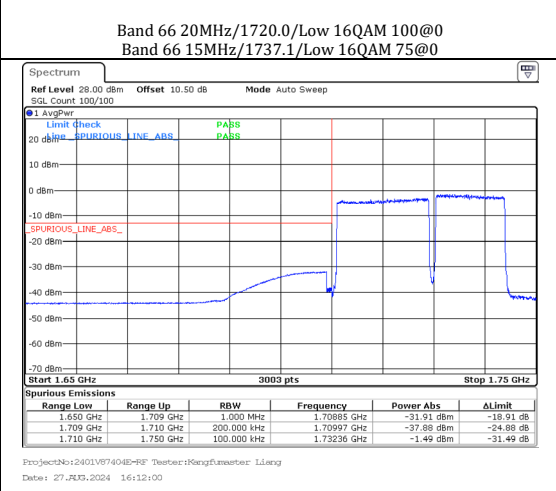

Band 66 20MHz/1720.0/Low 64QAM 100@0
Band 66 15MHz/1737.1/Low 64QAM 75@0