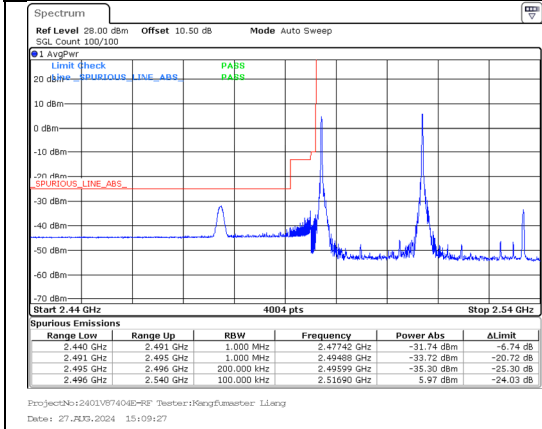

Band 41 20MHz/2506.0/Low 256QAM 1@0  
Band 41 15MHz/2523.1/Low 256QAM 1@0

Band 41 20MHz/2506.0/Low 256QAM 100@0  
Band 41 15MHz/2523.1/Low 256QAM 75@0

Band 41 20MHz/2506.0/Low QPSK 1@0  
Band 41 20MHz/2525.8/Low QPSK 1@0