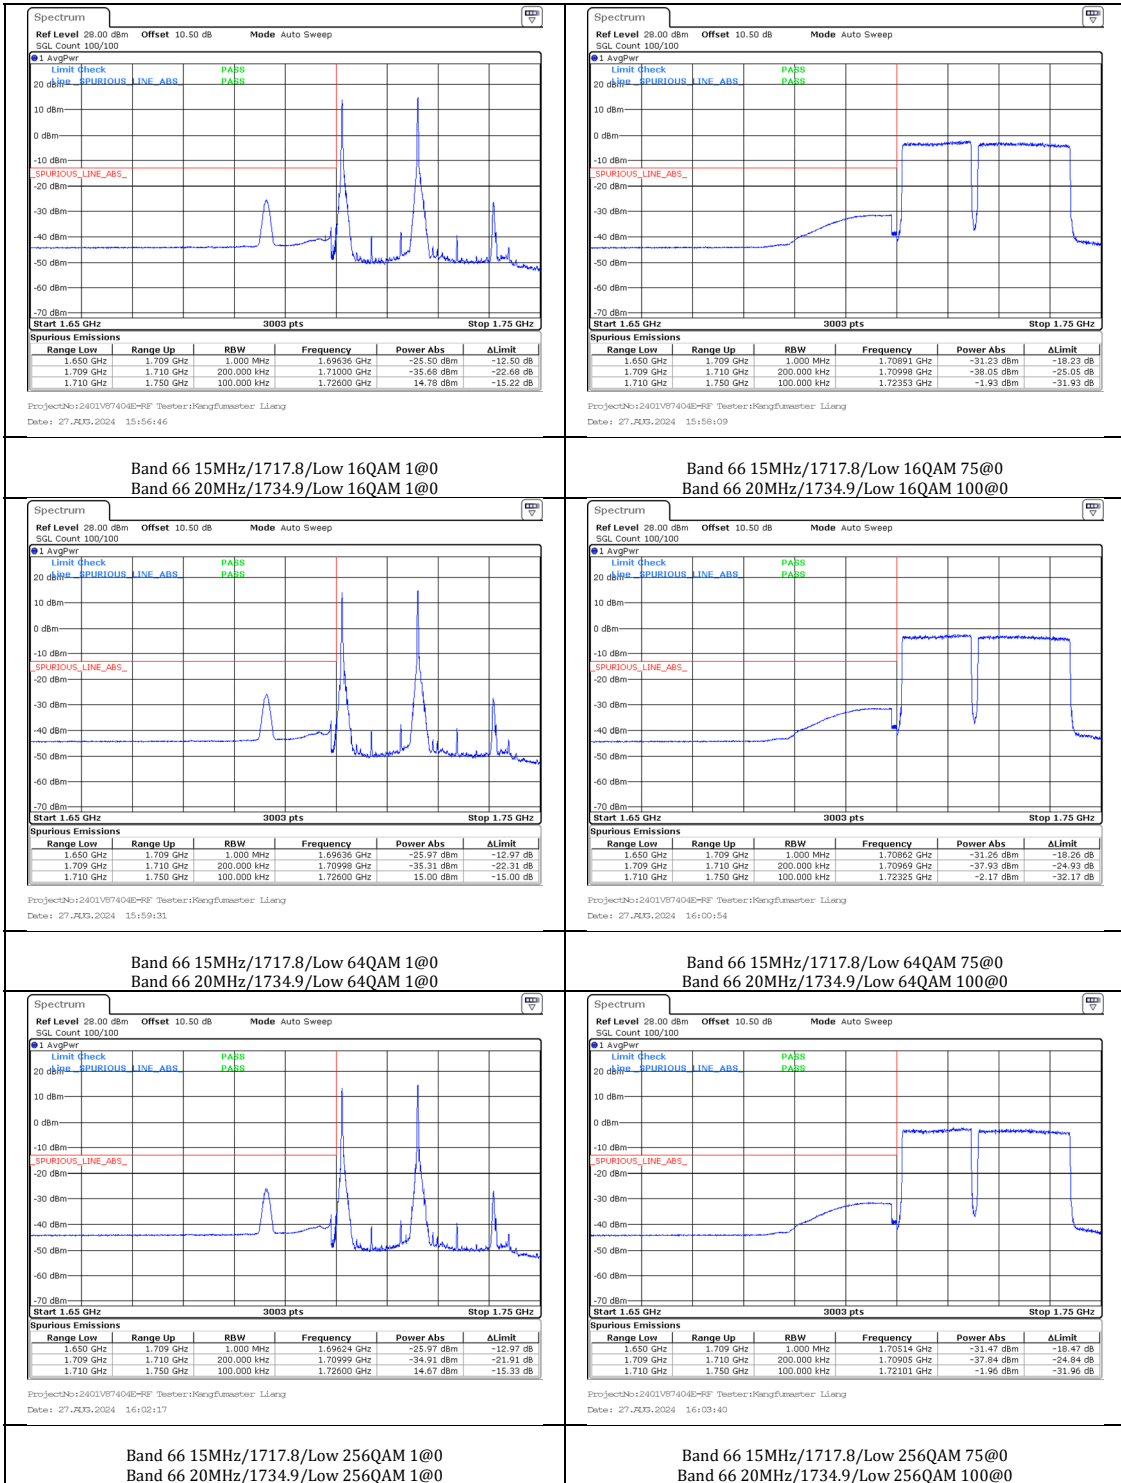

Band 41 20MHz/2506.0/Low 64QAM 1@0  
Band 41 20MHz/2525.8/Low 64QAM 1@0

Band 41 20MHz/2506.0/Low 64QAM 100@0  
Band 41 20MHz/2525.8/Low 64QAM 100@0

Band 41 20MHz/2506.0/Low 256QAM 1@0  
Band 41 20MHz/2525.8/Low 256QAM 1@0

Band 41 20MHz/2506.0/Low 256QAM 100@0  
Band 41 20MHz/2525.8/Low 256QAM 100@0

Band 66 10MHz/1715.5/Low QPSK 1@0  
Band 66 20MHz/1729.9/Low QPSK 1@0

Band 66 10MHz/1715.5/Low QPSK 50@0  
Band 66 20MHz/1729.9/Low QPSK 100@0

Band 66 20MHz/1720.0/Low QPSK 100@0  
Band 66 15MHz/1737.1/Low QPSK 75@0

Band 66 20MHz/1720.0/Low 64QAM 1@0  
Band 66 15MHz/1737.1/Low 64QAM 1@0

Band 66 20MHz/1720.0/Low 64QAM 100@0  
Band 66 15MHz/1737.1/Low 64QAM 75@0