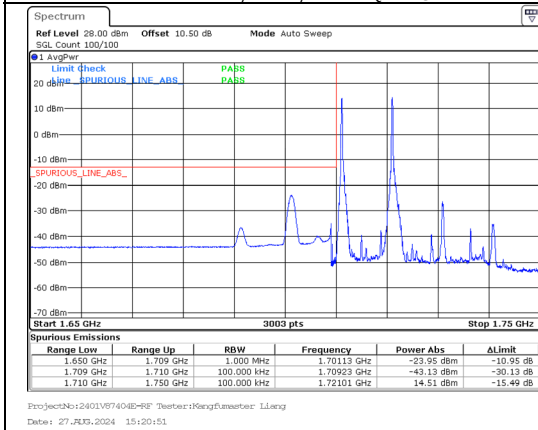

Band 41 20MHz/2506.0/Low 256QAM 1@0
Band 41 20MHz/2525.8/Low 256QAM 1@0

Band 66 10MHz/1715.5/Low QPSK 1@0
Band 66 20MHz/1729.9/Low QPSK 1@0