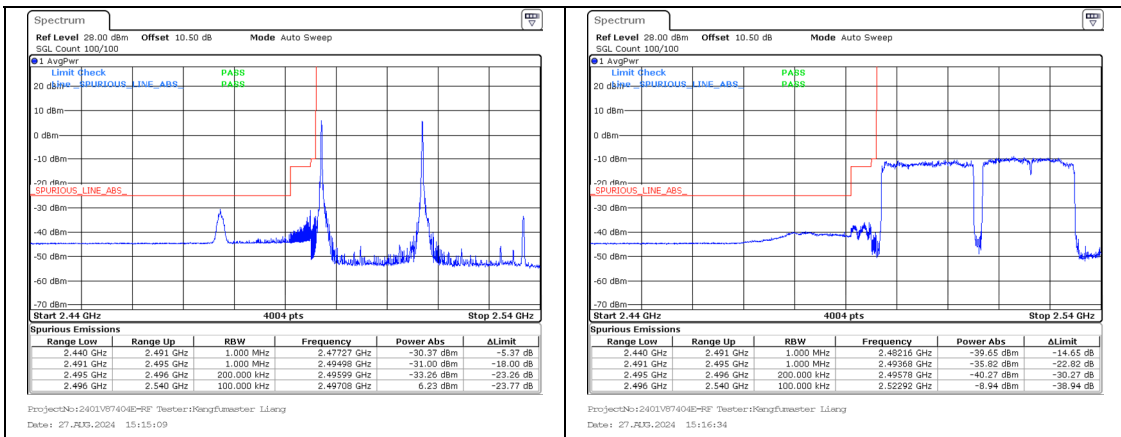

Band 41 20MHz/2506.0/Low 16QAM 1@0
Band 41 20MHz/2525.8/Low 16QAM 1@0

Band 41 20MHz/2506.0/Low 16QAM 100@0
Band 41 20MHz/2525.8/Low 16QAM 100@0

Band 41 20MHz/2506.0/Low 64QAM 100@0
Band 41 20MHz/2525.8/Low 64QAM 100@0

Band 41 20MHz/2506.0/Low 64QAM 1@0
Band 41 20MHz/2525.8/Low 64QAM 1@0