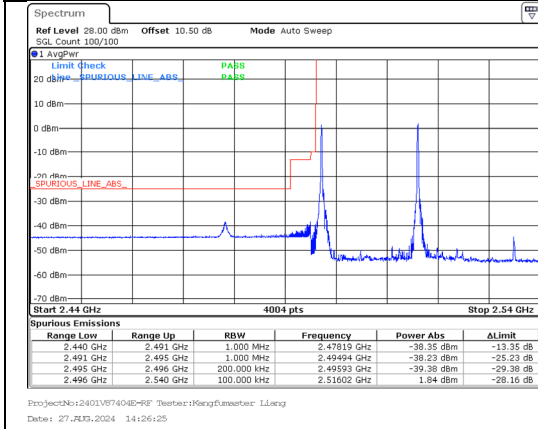

Band 41 20MHz/2506.0/Low QPSK 1@0
Band 41 10MHz/2520.4/Low QPSK 1@0

Band 41 20MHz/2506.0/Low 16QAM 1@0
Band 41 10MHz/2520.4/Low 16QAM 1@0