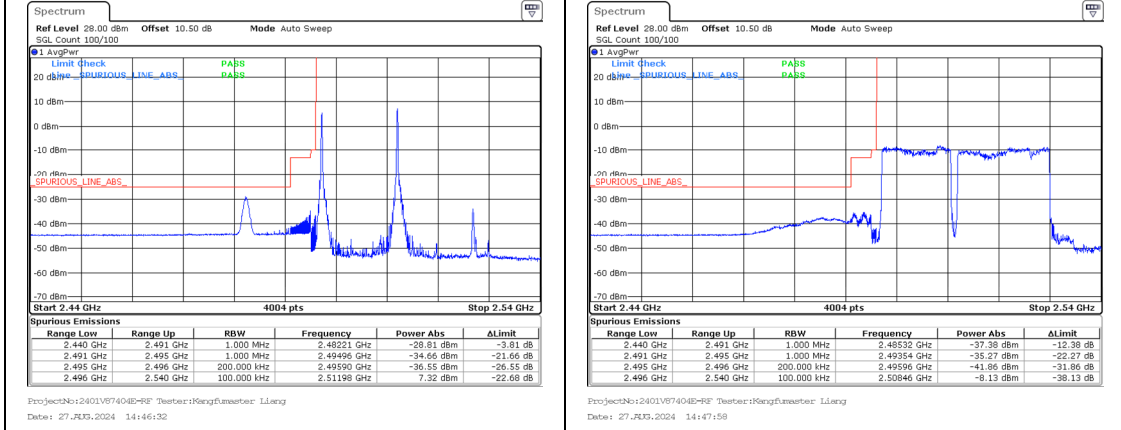

Band 41 15MHz/2503.5/Low 256QAM 1@0
Band 41 15MHz/2518.5/Low 256QAM 1@0

Band 41 15MHz/2503.5/Low 256QAM 75@0
Band 41 15MHz/2518.5/Low 256QAM 75@0