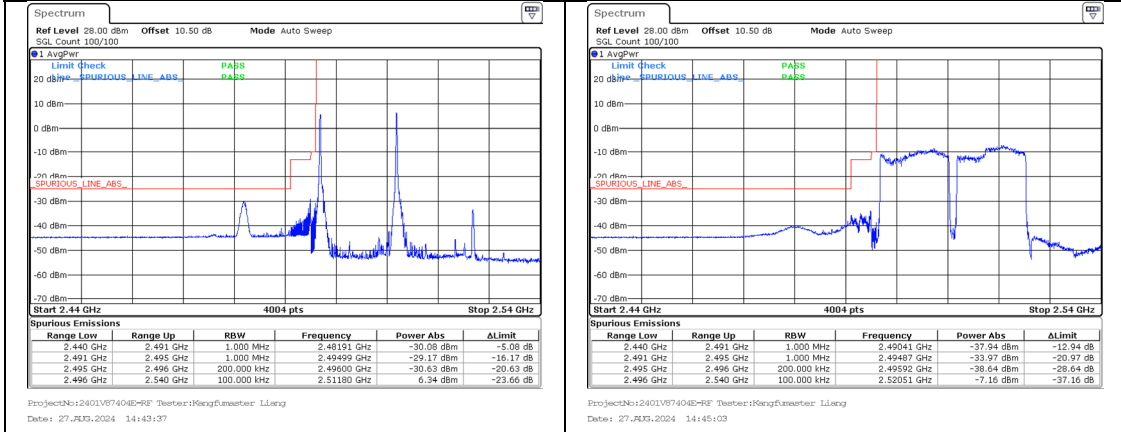

Band 41 15MHz/2503.5/Low 64QAM 1@0
Band 41 15MHz/2518.5/Low 64QAM 1@0

Band 41 15MHz/2503.5/Low 64QAM 75@0
Band 41 15MHz/2518.5/Low 64QAM 75@0