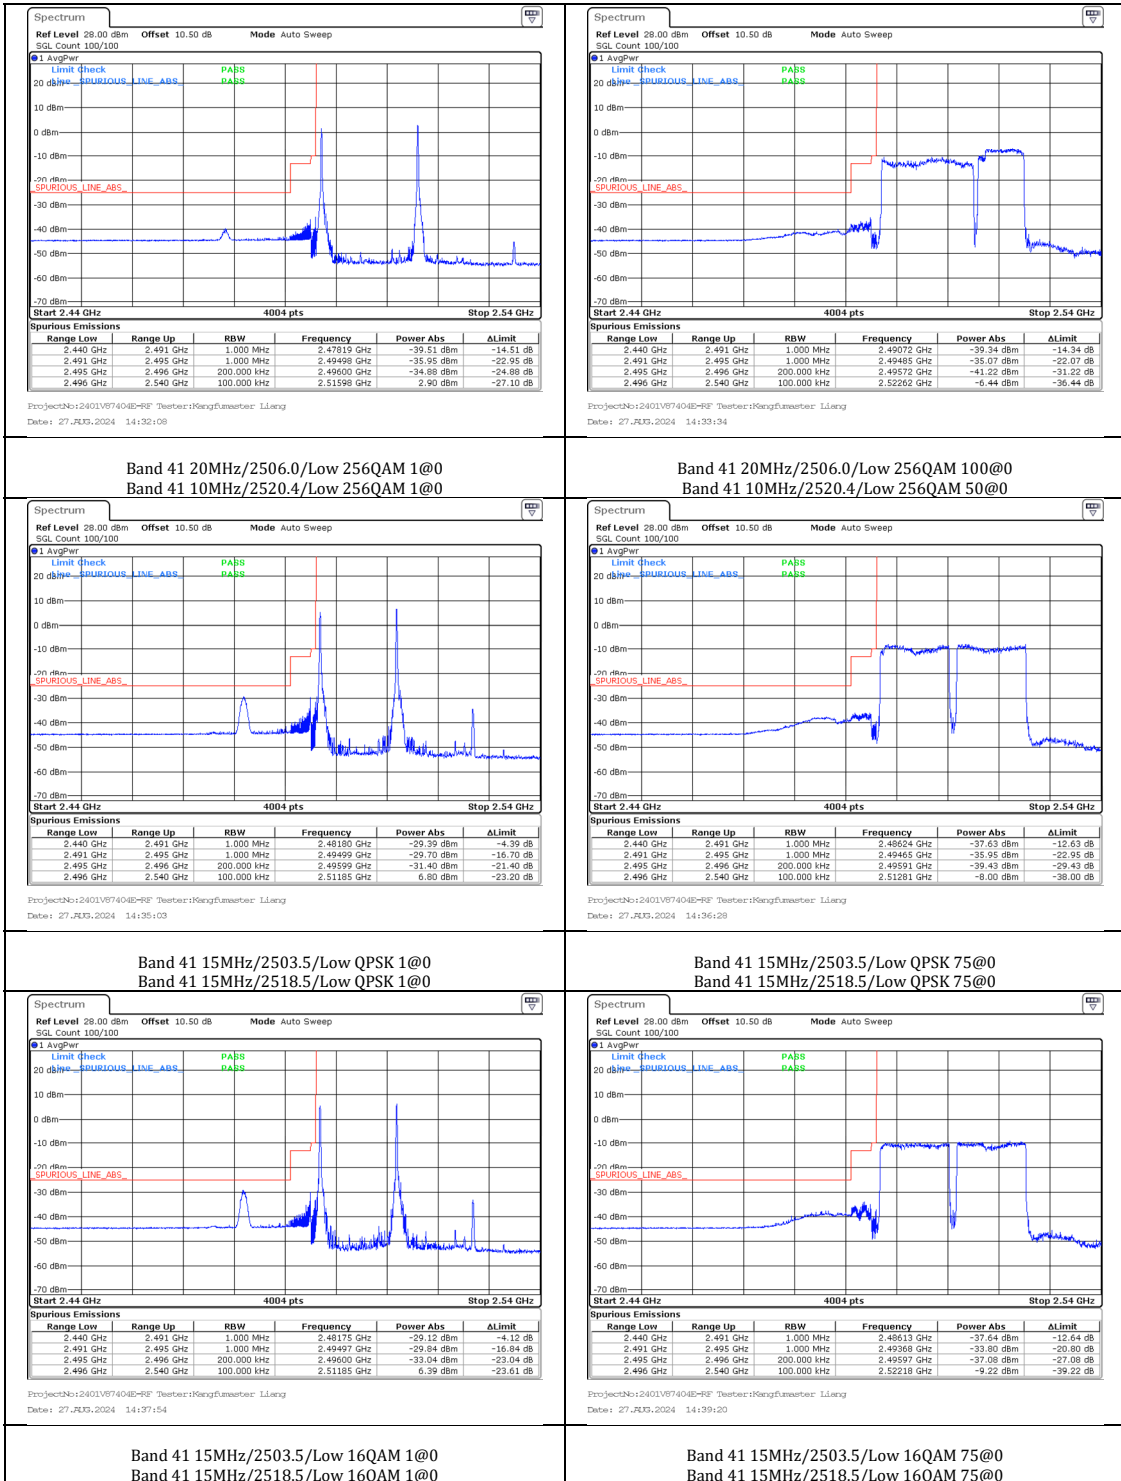

Band 41 20MHz/2506.0/Low 64QAM 1@0
Band 41 10MHz/2520.4/Low 64QAM 1@0

Band 41 20MHz/2506.0/Low 64QAM 100@0
Band 41 10MHz/2520.4/Low 64QAM 50@0