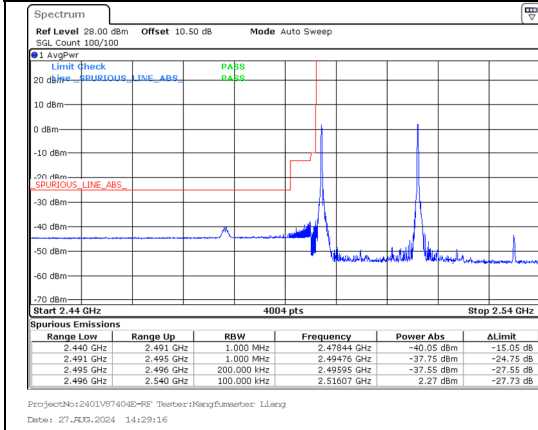

Band 41 20MHz/2506.0/Low 16QAM 1@0
Band 41 10MHz/2520.4/Low 16QAM 1@0

Band 41 20MHz/2506.0/Low 64QAM 1@0
Band 41 10MHz/2520.4/Low 64QAM 1@0