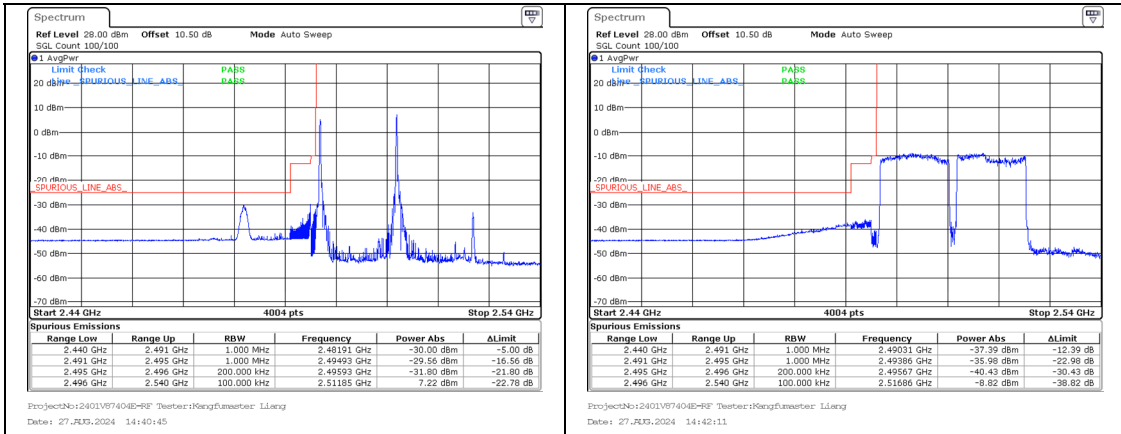

Band 41 15MHz/2503.5/Low 64QAM 1@0
Band 41 15MHz/2518.5/Low 64QAM 1@0

Band 41 15MHz/2503.5/Low 64QAM 75@0
Band 41 15MHz/2518.5/Low 64QAM 75@0

Band 41 15MHz/2503.5/Low 256QAM 1@0
Band 41 15MHz/2518.5/Low 256QAM 1@0

Band 41 15MHz/2503.5/Low 256QAM 75@0
Band 41 15MHz/2518.5/Low 256QAM 75@0

Band 41 15MHz/2503.8/Low QPSK 1@0
Band 41 20MHz/2520.9/Low QPSK 1@0

Band 41 15MHz/2503.8/Low QPSK 75@0
Band 41 20MHz/2520.9/Low QPSK 100@0