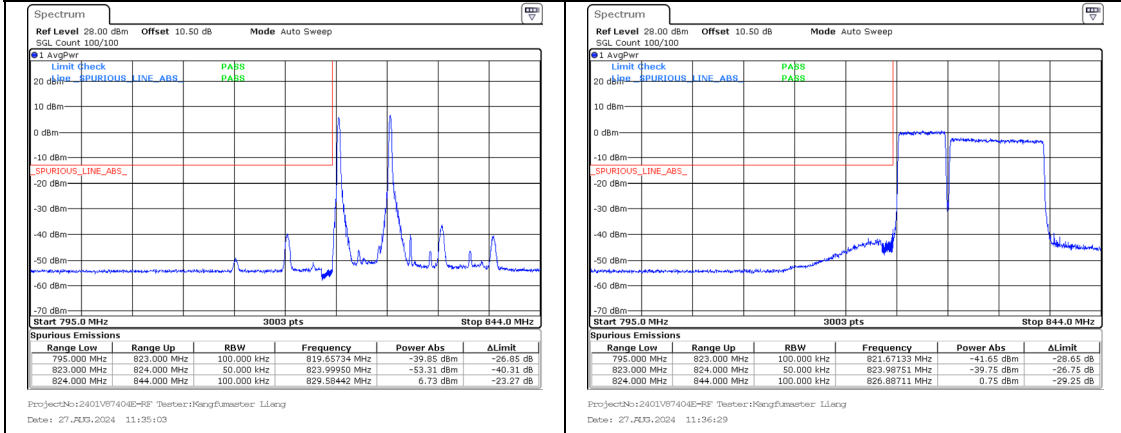

Band 5 5MHz/826.8/Low QPSK 1@
Band 5 10MHz/834.0/Low QPSK 1@0

Band 5 5MHz/826.8/Low 16QAM 25@
Band 5 10MHz/834.0/Low 16QAM 50@0

Band 5 5MHz/826.8/Low QPSK 25@
Band 5 10MHz/834.0/Low QPSK 50@0

Band 5 5MHz/826.8/Low 16QAM 1@
Band 5 10MHz/834.0/Low 16QAM 1@0