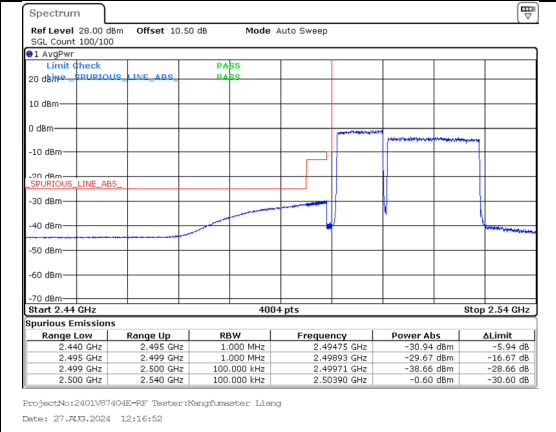

Band 7 10MHz/2505.5/Low 64QAM 50@0
Band 7 20MHz/2519.9/Low 64QAM 100@0

Band 7 10MHz/2505.5/Low 256QAM 50@0
Band 7 20MHz/2519.9/Low 256QAM 100@0