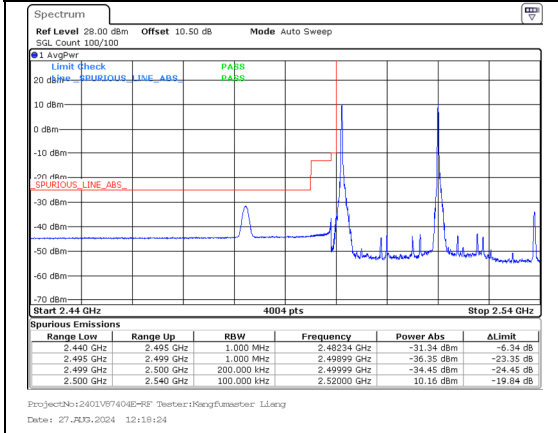

Band 7 20MHz/2510.0/Low QPSK 100@0
Band 7 10MHz/2524.4/Low QPSK 50@0