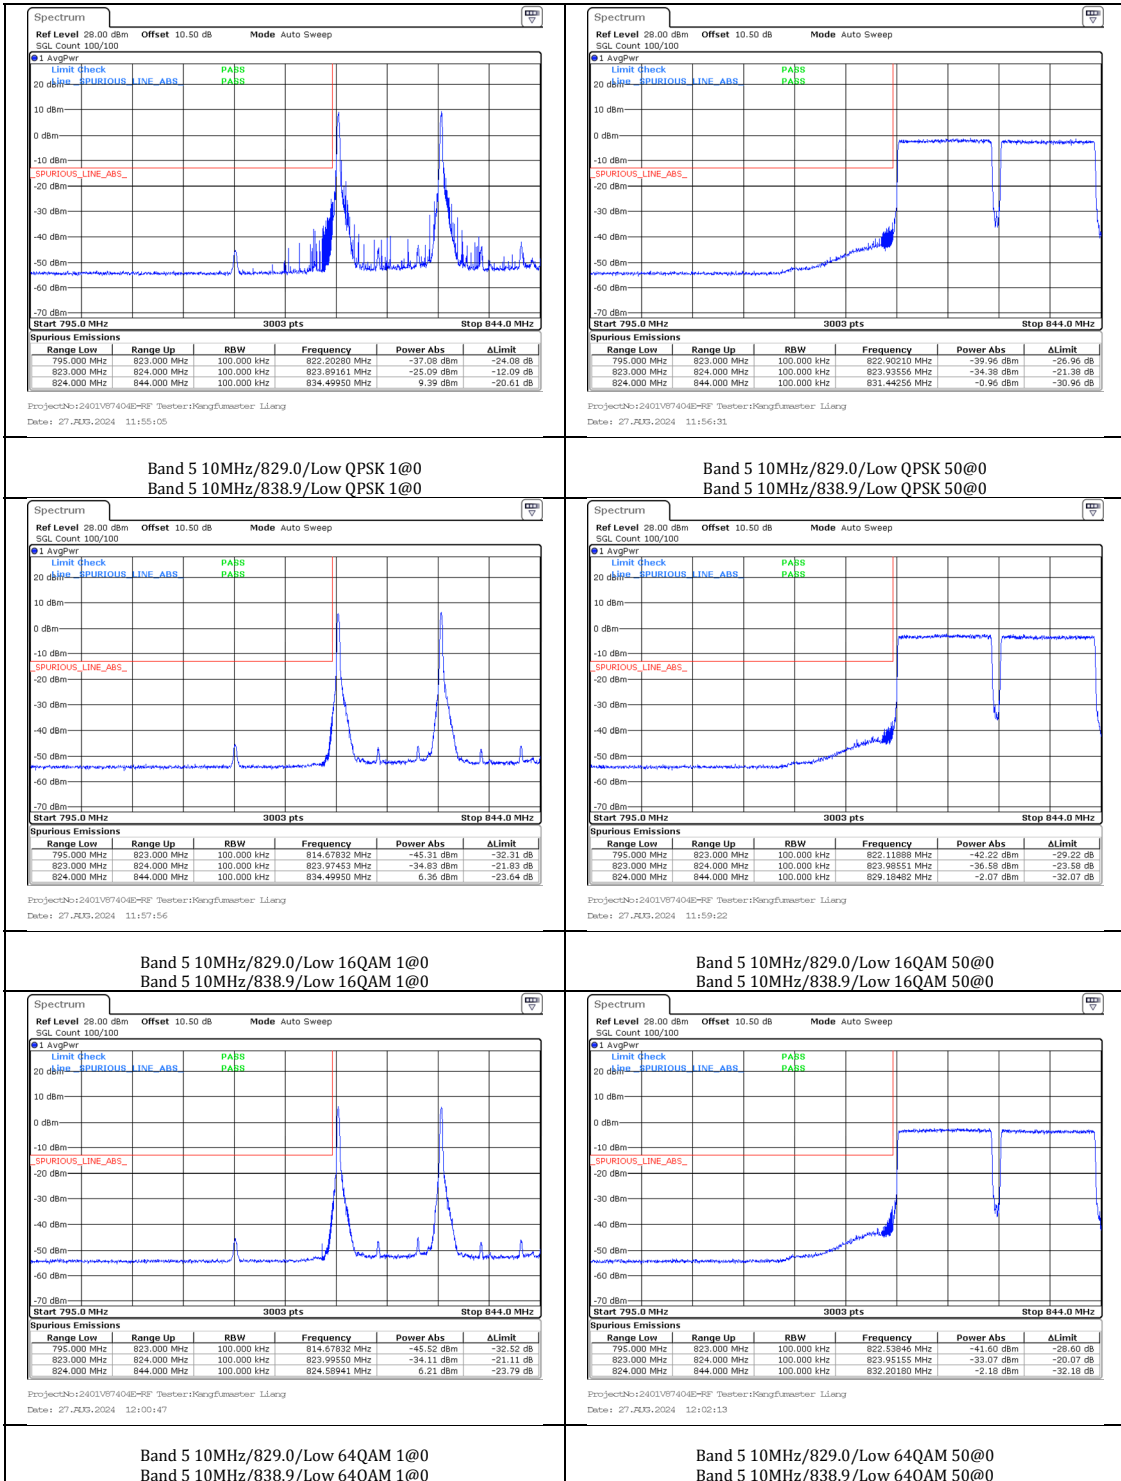

Band 5 3MHz/825.6/Low 16QAM 1@0
Band 5 5MHz/829.5/Low 16QAM 1@0

Band 5 3MHz/825.6/Low 16QAM 15@0
Band 5 5MHz/829.5/Low 16QAM 25@0

Band 5 3MHz/825.6/Low 64QAM 1@0
Band 5 5MHz/829.5/Low 64QAM 1@0

Band 5 3MHz/825.6/Low 64QAM 15@0
Band 5 5MHz/829.5/Low 64QAM 25@0

Band 5 3MHz/825.6/Low 256QAM 1@0
Band 5 5MHz/829.5/Low 256QAM 1@0

Band 5 3MHz/825.6/Low 256QAM 15@0
Band 5 5MHz/829.5/Low 256QAM 25@0

Band 5 5MHz/826.5/Low 256QAM 1@
Band 5 3MHz/830.4/Low 256QAM 1@0

Band 5 5MHz/826.5/Low 256QAM 25@
Band 5 3MHz/830.4/Low 256QAM 15@0

Band 5 5MHz/826.8/Low QPSK 1@
Band 5 10MHz/834.0/Low QPSK 1@0

Band 5 5MHz/826.8/Low QPSK 25@
Band 5 10MHz/834.0/Low QPSK 50@0

Band 5 5MHz/826.8/Low 16QAM 1@
Band 5 10MHz/834.0/Low 16QAM 1@0

Band 5 5MHz/826.8/Low 16QAM 25@
Band 5 10MHz/834.0/Low 16QAM 50@0

Band 7 10MHz/2505.5/Low 64QAM 50@0
Band 7 20MHz/2519.9/Low 64QAM 100@0

Band 7 10MHz/2505.5/Low 256QAM 50@0
Band 7 20MHz/2519.9/Low 256QAM 100@0

Band 7 20MHz/2510.0/Low QPSK 100@0
Band 7 10MHz/2524.4/Low QPSK 50@0