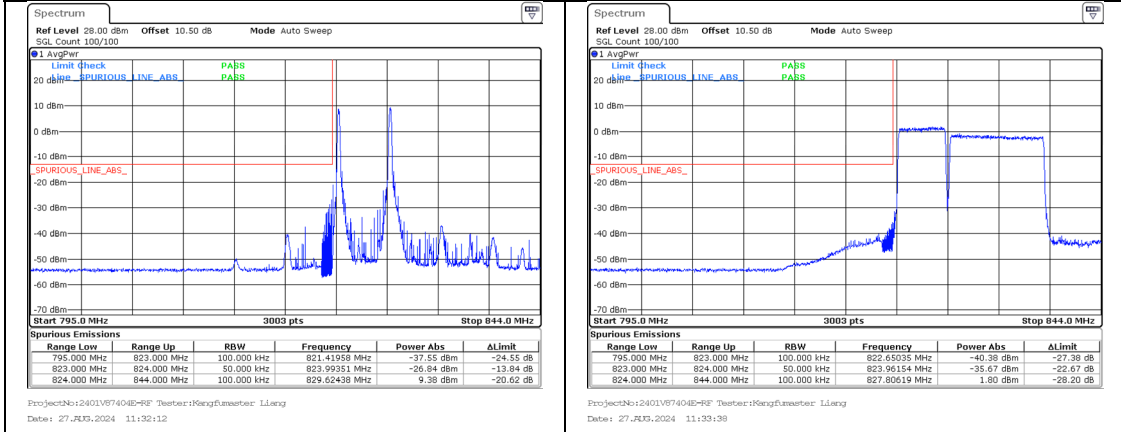

Band 5 3MHz/825.6/Low 256QAM 1@0
Band 5 5MHz/829.5/Low 256QAM 1@0

Band 5 3MHz/825.6/Low 256QAM 15@0
Band 5 5MHz/829.5/Low 256QAM 25@0

Band 5 5MHz/826.5/Low 256QAM 1@
Band 5 3MHz/830.4/Low 256QAM 1@0

Band 5 5MHz/826.5/Low 256QAM 25@
Band 5 3MHz/830.4/Low 256QAM 15@0