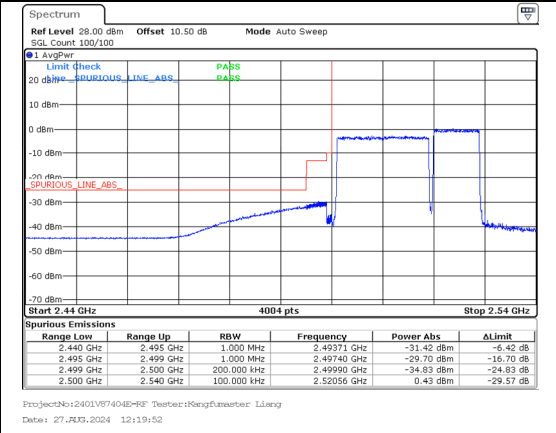

Band 7 10MHz/2505.5/Low 256QAM 50@0
Band 7 20MHz/2519.9/Low 256QAM 100@0

Band 7 20MHz/2510.0/Low QPSK 100@0
Band 7 10MHz/2524.4/Low QPSK 50@0