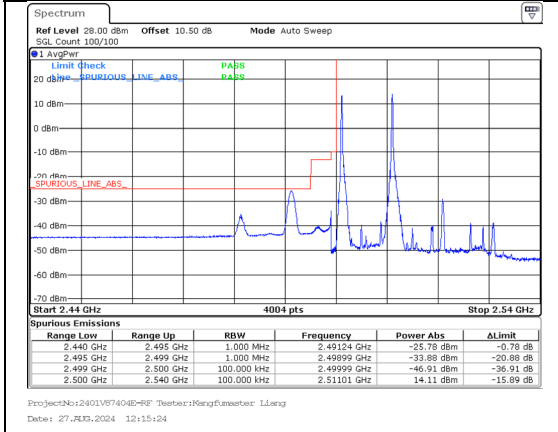

Band 7 10MHz/2505.5/Low 256QAM 50@0
Band 7 20MHz/2519.9/Low 256QAM 100@0