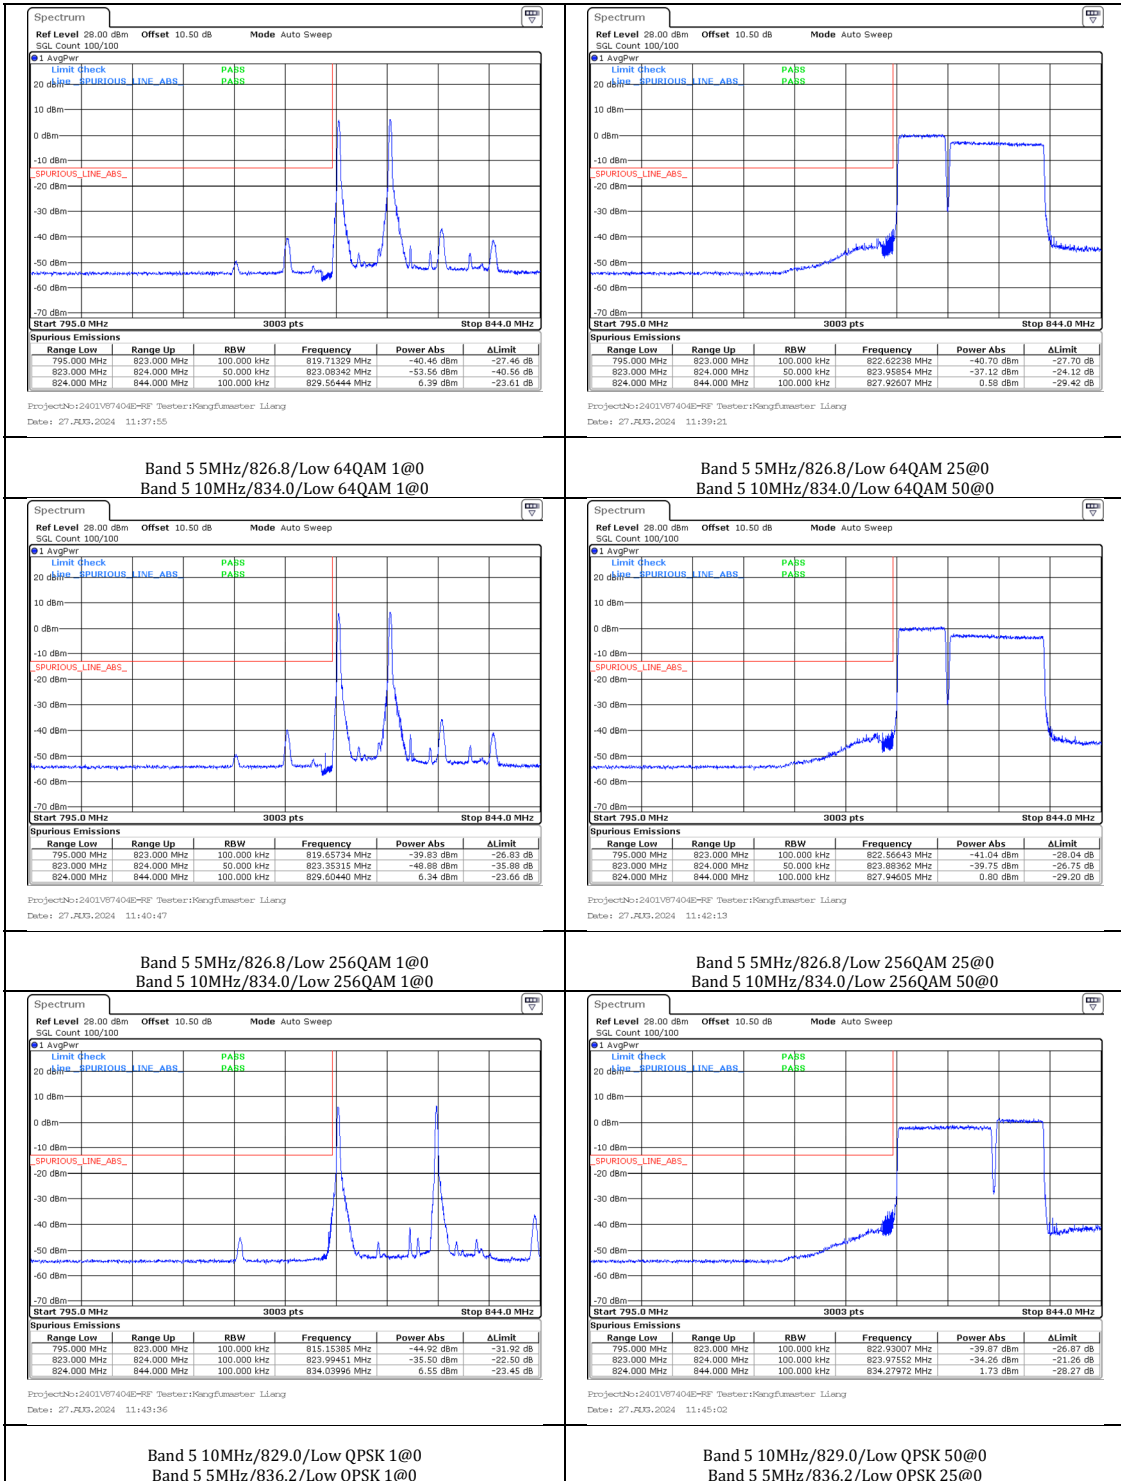

Band 5 3MHz/825.6/Low 16QAM 1@0
Band 5 5MHz/829.5/Low 16QAM 1@0

Band 5 3MHz/825.6/Low 16QAM 15@0
Band 5 5MHz/829.5/Low 16QAM 25@0

Band 5 3MHz/825.6/Low 64QAM 1@0
Band 5 5MHz/829.5/Low 64QAM 1@0

Band 5 3MHz/825.6/Low 64QAM 15@0
Band 5 5MHz/829.5/Low 64QAM 25@0

Band 5 3MHz/825.6/Low 256QAM 1@0
Band 5 5MHz/829.5/Low 256QAM 1@0

Band 5 3MHz/825.6/Low 256QAM 15@0
Band 5 5MHz/829.5/Low 256QAM 25@0

Band 5 5MHz/826.5/Low 256QAM 1@
Band 5 3MHz/830.4/Low 256QAM 1@0

Band 5 5MHz/826.5/Low 256QAM 25@
Band 5 3MHz/830.4/Low 256QAM 15@0

Band 5 5MHz/826.8/Low QPSK 1@
Band 5 10MHz/834.0/Low QPSK 1@0

Band 5 5MHz/826.8/Low QPSK 25@
Band 5 10MHz/834.0/Low QPSK 50@0

Band 5 5MHz/826.8/Low 16QAM 1@
Band 5 10MHz/834.0/Low 16QAM 1@0

Band 5 5MHz/826.8/Low 16QAM 25@
Band 5 10MHz/834.0/Low 16QAM 50@0

Band 7 10MHz/2505.5/Low 64QAM 50@0
Band 7 20MHz/2519.9/Low 64QAM 100@0

Band 7 10MHz/2505.5/Low 256QAM 50@0
Band 7 20MHz/2519.9/Low 256QAM 100@0

Band 7 20MHz/2510.0/Low QPSK 100@0
Band 7 10MHz/2524.4/Low QPSK 50@0