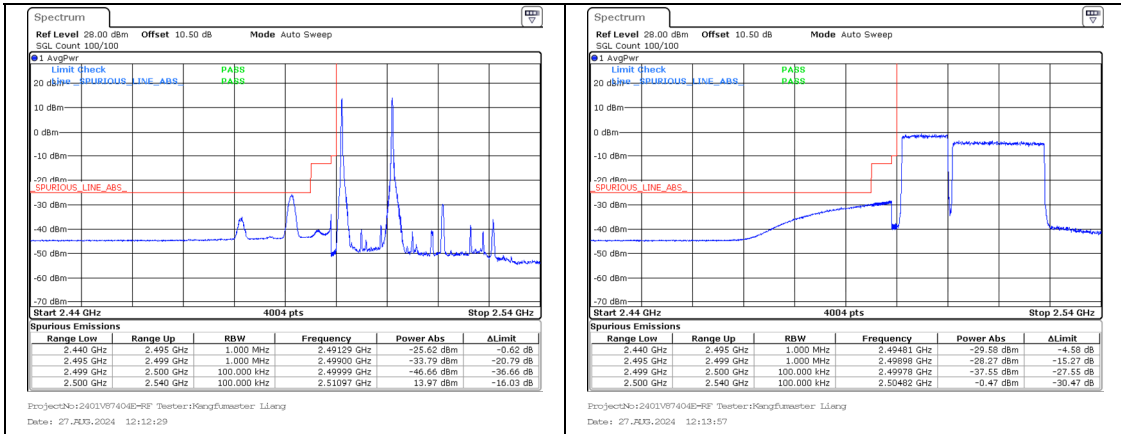

Band 5 5MHz/826.8/Low QPSK 1@
Band 5 10MHz/834.0/Low QPSK 1@0

Band 5 5MHz/826.8/Low QPSK 25@
Band 5 10MHz/834.0/Low QPSK 50@0

Band 5 5MHz/826.8/Low 16QAM 1@
Band 5 10MHz/834.0/Low 16QAM 1@0

Band 5 5MHz/826.8/Low 16QAM 25@
Band 5 10MHz/834.0/Low 16QAM 50@0