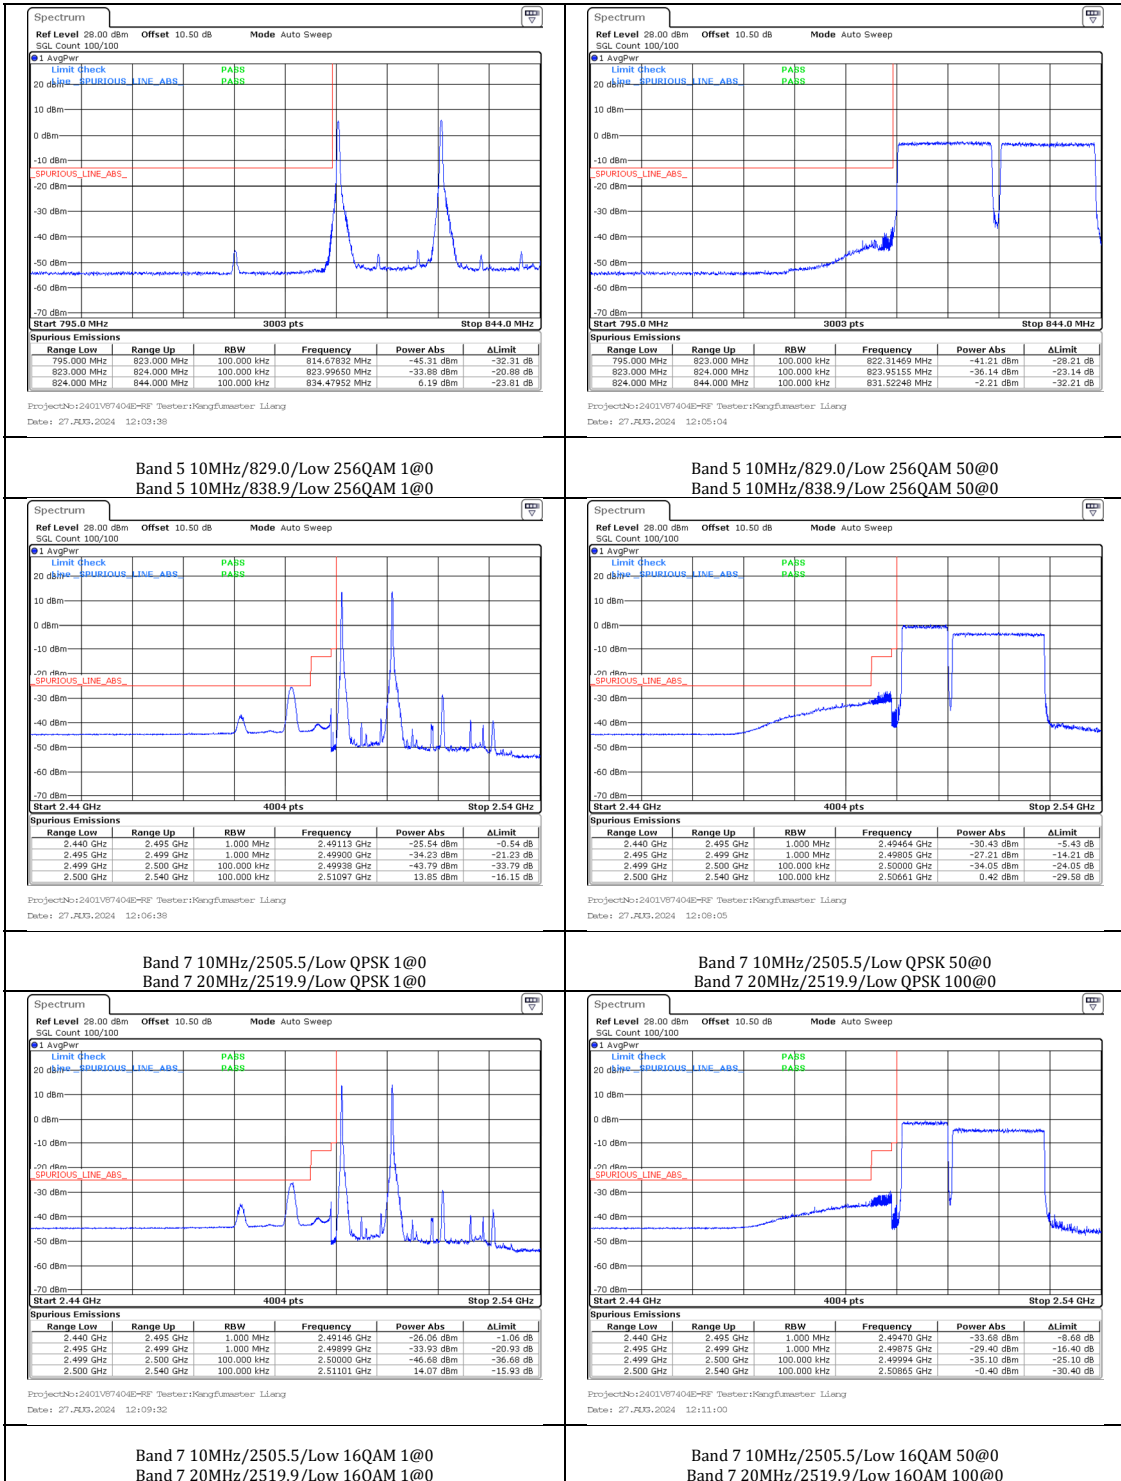

Band 5 3MHz/825.6/Low 16QAM 1@0
Band 5 5MHz/829.5/Low 16QAM 1@0

Band 5 3MHz/825.6/Low 16QAM 15@0
Band 5 5MHz/829.5/Low 16QAM 25@0

Band 5 3MHz/825.6/Low 64QAM 1@0
Band 5 5MHz/829.5/Low 64QAM 1@0

Band 5 3MHz/825.6/Low 64QAM 15@0
Band 5 5MHz/829.5/Low 64QAM 25@0

Band 5 3MHz/825.6/Low 256QAM 1@0
Band 5 5MHz/829.5/Low 256QAM 1@0

Band 5 3MHz/825.6/Low 256QAM 15@0
Band 5 5MHz/829.5/Low 256QAM 25@0

Band 5 5MHz/826.5/Low 256QAM 1@
Band 5 3MHz/830.4/Low 256QAM 1@0

Band 5 5MHz/826.5/Low 256QAM 25@
Band 5 3MHz/830.4/Low 256QAM 15@0

Band 5 5MHz/826.8/Low QPSK 1@
Band 5 10MHz/834.0/Low QPSK 1@0

Band 5 5MHz/826.8/Low QPSK 25@
Band 5 10MHz/834.0/Low QPSK 50@0

Band 5 5MHz/826.8/Low 16QAM 1@
Band 5 10MHz/834.0/Low 16QAM 1@0

Band 5 5MHz/826.8/Low 16QAM 25@
Band 5 10MHz/834.0/Low 16QAM 50@0

Band 7 10MHz/2505.5/Low 64QAM 50@0
Band 7 20MHz/2519.9/Low 64QAM 100@0

Band 7 10MHz/2505.5/Low 256QAM 50@0
Band 7 20MHz/2519.9/Low 256QAM 100@0

Band 7 20MHz/2510.0/Low QPSK 100@0
Band 7 10MHz/2524.4/Low QPSK 50@0