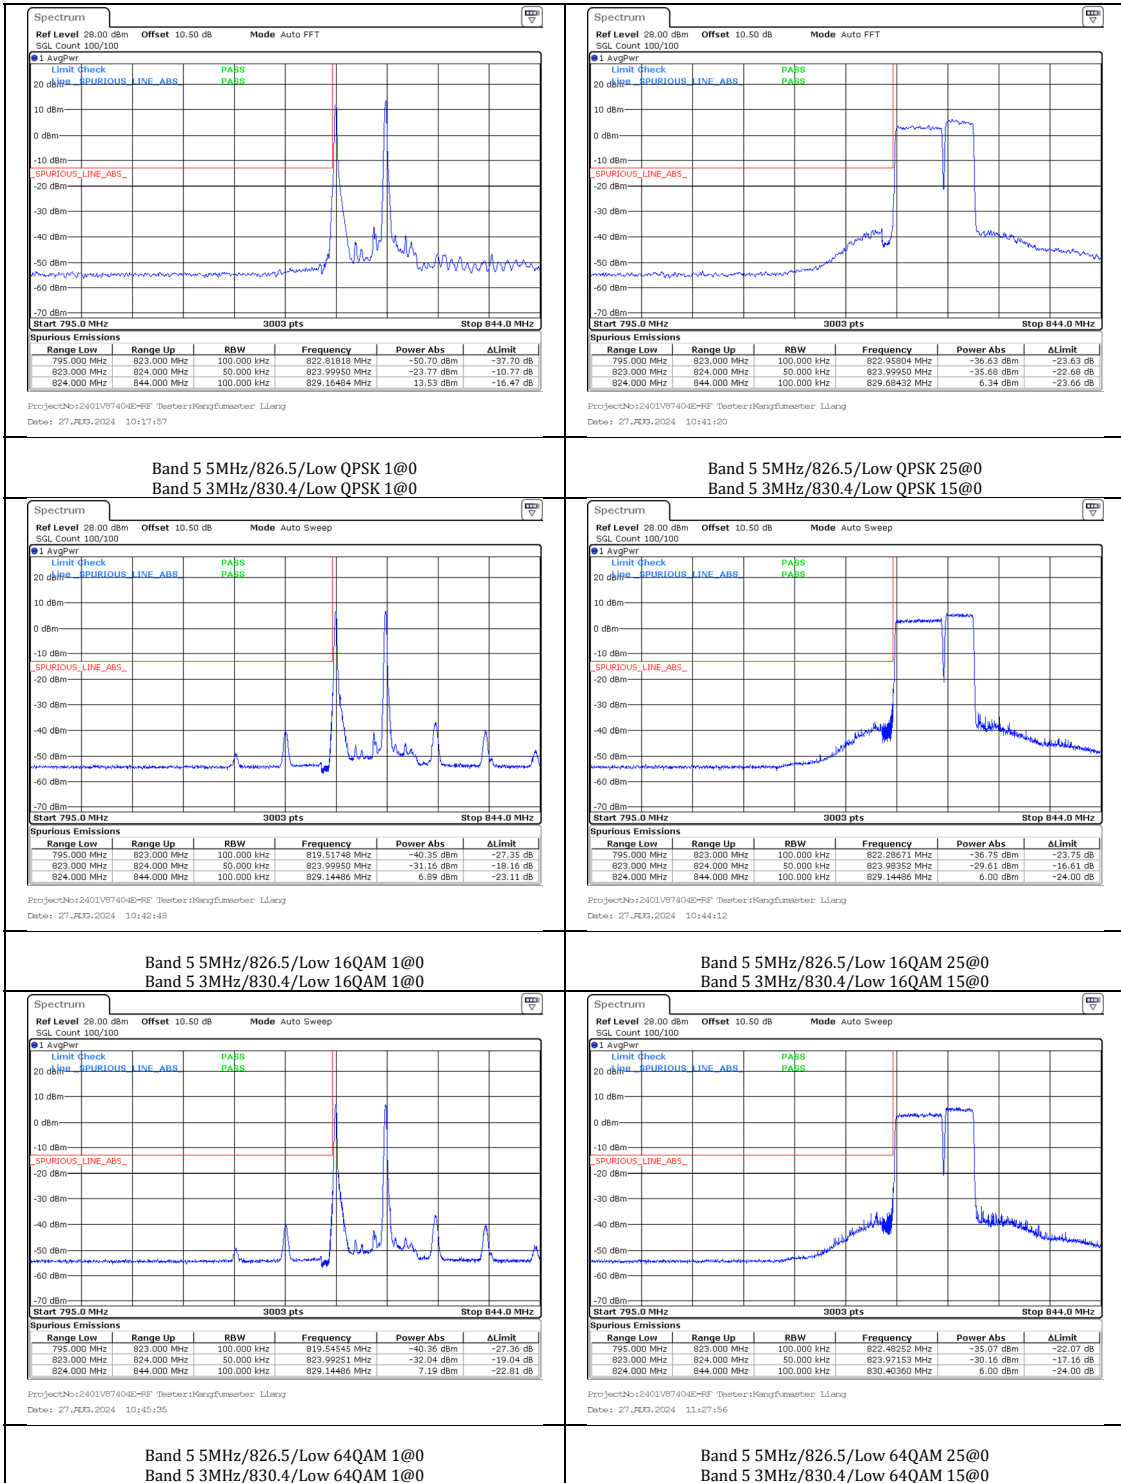

Band 5 3MHz/825.6/Low 16QAM 1@0
Band 5 5MHz/829.5/Low 16QAM 1@0

Band 5 3MHz/825.6/Low 16QAM 15@0
Band 5 5MHz/829.5/Low 16QAM 25@0

Band 5 3MHz/825.6/Low 64QAM 1@0
Band 5 5MHz/829.5/Low 64QAM 1@0

Band 5 3MHz/825.6/Low 64QAM 15@0
Band 5 5MHz/829.5/Low 64QAM 25@0

Band 5 3MHz/825.6/Low 256QAM 1@0
Band 5 5MHz/829.5/Low 256QAM 1@0

Band 5 3MHz/825.6/Low 256QAM 15@0
Band 5 5MHz/829.5/Low 256QAM 25@0

Band 5 5MHz/826.5/Low 256QAM 1@
Band 5 3MHz/830.4/Low 256QAM 1@0

Band 5 5MHz/826.5/Low 256QAM 25@
Band 5 3MHz/830.4/Low 256QAM 15@0

Band 5 5MHz/826.8/Low QPSK 1@
Band 5 10MHz/834.0/Low QPSK 1@0

Band 5 5MHz/826.8/Low QPSK 25@
Band 5 10MHz/834.0/Low QPSK 50@0

Band 5 5MHz/826.8/Low 16QAM 1@
Band 5 10MHz/834.0/Low 16QAM 1@0

Band 5 5MHz/826.8/Low 16QAM 25@
Band 5 10MHz/834.0/Low 16QAM 50@0

Band 7 10MHz/2505.5/Low 64QAM 50@0
Band 7 20MHz/2519.9/Low 64QAM 100@0

Band 7 10MHz/2505.5/Low 256QAM 50@0
Band 7 20MHz/2519.9/Low 256QAM 100@0

Band 7 20MHz/2510.0/Low QPSK 100@0
Band 7 10MHz/2524.4/Low QPSK 50@0