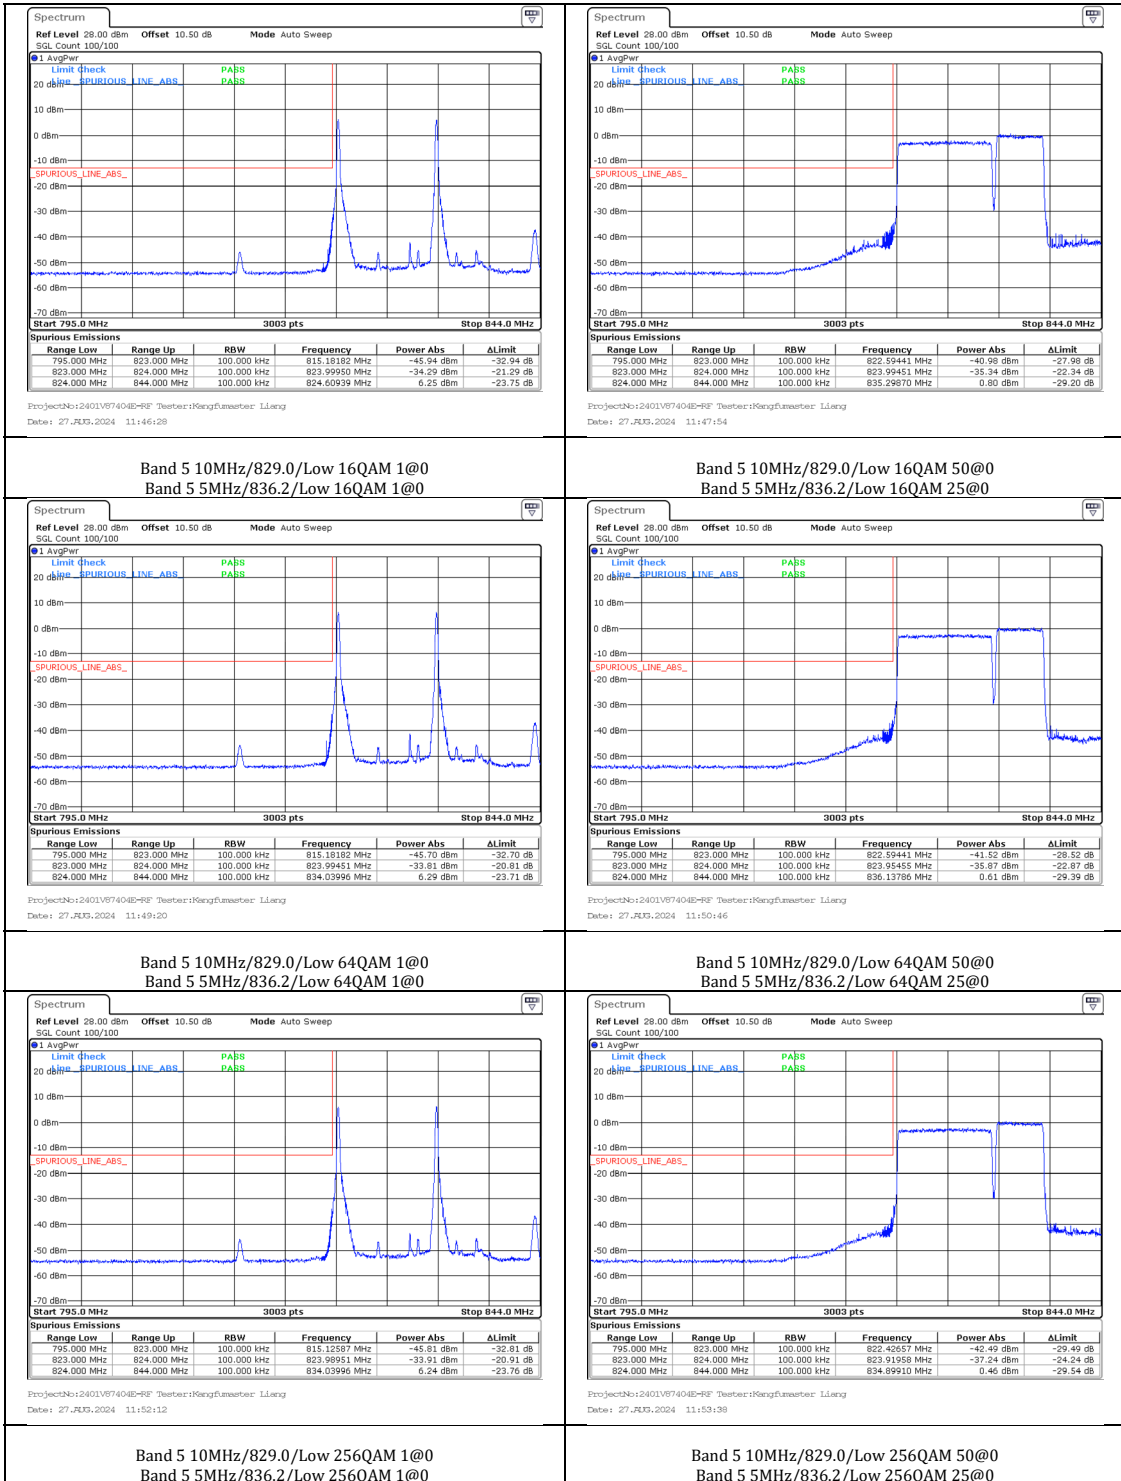

Band 5 3MHz/825.6/Low 16QAM 1@0
Band 5 5MHz/829.5/Low 16QAM 1@0

Band 5 3MHz/825.6/Low 16QAM 15@0
Band 5 5MHz/829.5/Low 16QAM 25@0

Band 5 3MHz/825.6/Low 64QAM 1@0
Band 5 5MHz/829.5/Low 64QAM 1@0

Band 5 3MHz/825.6/Low 64QAM 15@0
Band 5 5MHz/829.5/Low 64QAM 25@0

Band 5 3MHz/825.6/Low 256QAM 1@0
Band 5 5MHz/829.5/Low 256QAM 1@0

Band 5 3MHz/825.6/Low 256QAM 15@0
Band 5 5MHz/829.5/Low 256QAM 25@0

Band 5 5MHz/826.5/Low 256QAM 1@
Band 5 3MHz/830.4/Low 256QAM 1@0

Band 5 5MHz/826.5/Low 256QAM 25@
Band 5 3MHz/830.4/Low 256QAM 15@0

Band 5 5MHz/826.8/Low QPSK 1@
Band 5 10MHz/834.0/Low QPSK 1@0

Band 5 5MHz/826.8/Low QPSK 25@
Band 5 10MHz/834.0/Low QPSK 50@0

Band 5 5MHz/826.8/Low 16QAM 1@
Band 5 10MHz/834.0/Low 16QAM 1@0

Band 5 5MHz/826.8/Low 16QAM 25@
Band 5 10MHz/834.0/Low 16QAM 50@0

Band 7 10MHz/2505.5/Low 64QAM 50@0
Band 7 20MHz/2519.9/Low 64QAM 100@0

Band 7 10MHz/2505.5/Low 256QAM 50@0
Band 7 20MHz/2519.9/Low 256QAM 100@0

Band 7 20MHz/2510.0/Low QPSK 100@0
Band 7 10MHz/2524.4/Low QPSK 50@0