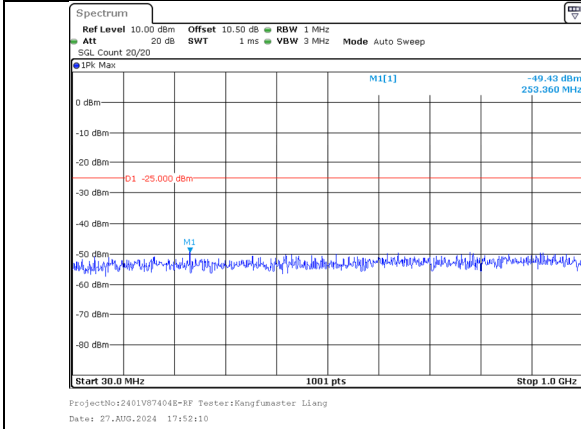

30.0MHz-1000.0MHz
Band 38 15MHz/2577.5/Low 256QAM 1@74
Band 38 15MHz/2592.5/Low 256QAM 1@0

30.0MHz-1000.0MHz
Band 38 15MHz/2577.5/Low 256QAM 75@0
Band 38 15MHz/2592.5/Low 256QAM 75@0