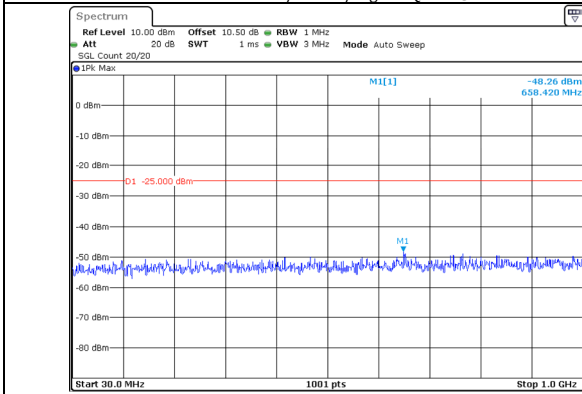

30.0MHz-1000.0MHz
Band 38 15MHz/2597.5/High 16QAM 75@0
Band 38 15MHz/2612.5/High 16QAM 75@0

1000.0MHz-27000.0MHz
Band 38 15MHz/2597.5/High 16QAM 75@0
Band 38 15MHz/2612.5/High 16QAM 75@0