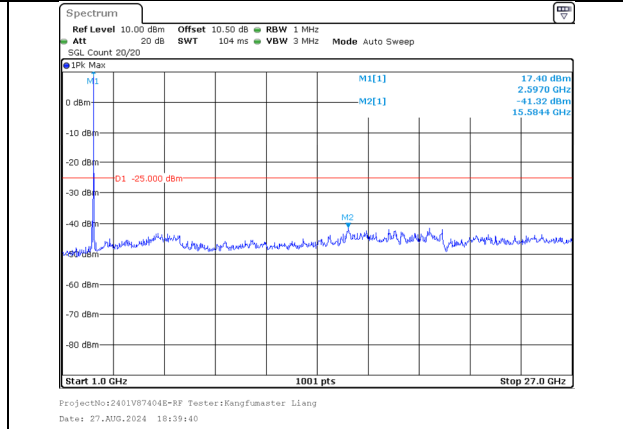

1000.0MHz-27000.0MHz
Band 38 15MHz/2597.5/High 256QAM 75@0
Band 38 15MHz/2612.5/High 256QAM 75@0

1000.0MHz-27000.0MHz
Band 38 20MHz/2590.2/High QPSK 1@99
Band 38 20MHz/2610.0/High QPSK 1@0