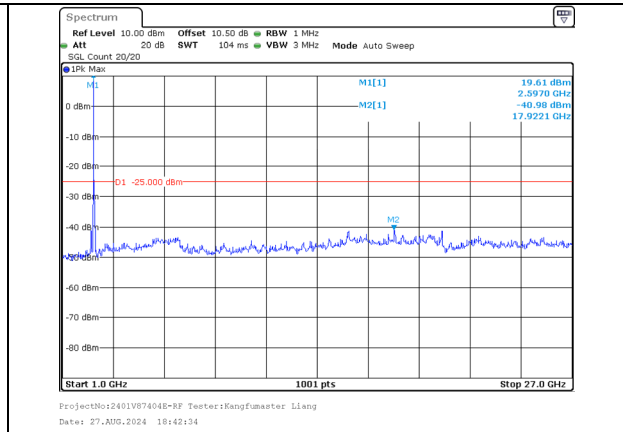

1000.0MHz-27000.0MHz
Band 38 20MHz/2590.2/High QPSK 100@0
Band 38 20MHz/2610.0/High QPSK 100@0

1000.0MHz-27000.0MHz
Band 38 20MHz/2590.2/High 16QAM 1@99
Band 38 20MHz/2610.0/High 16QAM 1@0