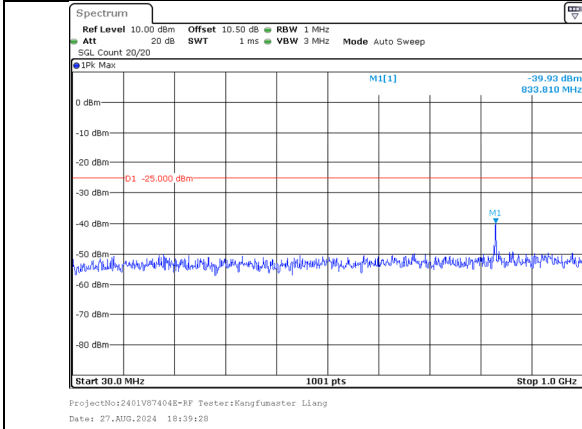

30.0MHz-1000.0MHz
Band 38 15MHz/2597.5/High 256QAM 75@0
Band 38 15MHz/2612.5/High 256QAM 75@0

30.0MHz-1000.0MHz
Band 38 20MHz/2590.2/High QPSK 1@99
Band 38 20MHz/2610.0/High QPSK 1@0