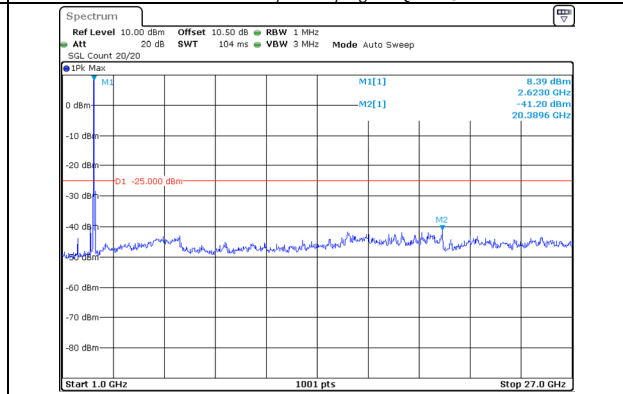

30.0MHz-1000.0MHz
Band 38 15MHz/2597.5/High 16QAM 75@0
Band 38 15MHz/2612.5/High 16QAM 75@0

1000.0MHz-27000.0MHz
Band 38 15MHz/2597.5/High 16QAM 75@0
Band 38 15MHz/2612.5/High 16QAM 75@0