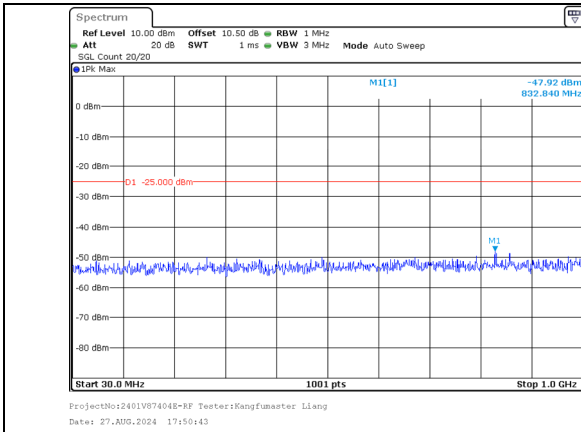

30.0MHz-1000.0MHz
Band 38 15MHz/2577.5/Low 64QAM 75@0
Band 38 15MHz/2592.5/Low 64QAM 75@0

30.0MHz-1000.0MHz
Band 38 15MHz/2577.5/Low 256QAM 1@74
Band 38 15MHz/2592.5/Low 256QAM 1@0