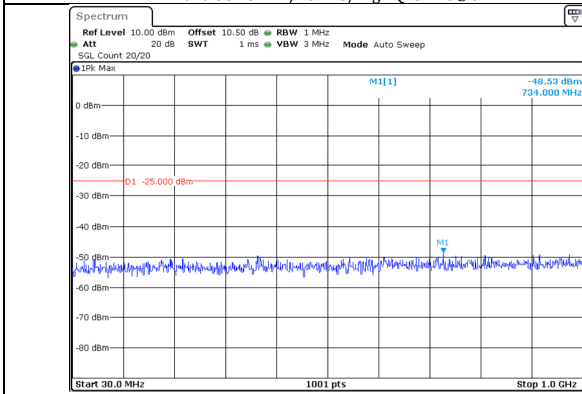

30.0MHz-1000.0MHz
Band 38 15MHz/2597.5/High 16QAM 1@74
Band 38 15MHz/2612.5/High 16QAM 1@0

1000.0MHz-27000.0MHz
Band 38 15MHz/2597.5/High 16QAM 1@74
Band 38 15MHz/2612.5/High 16QAM 1@0