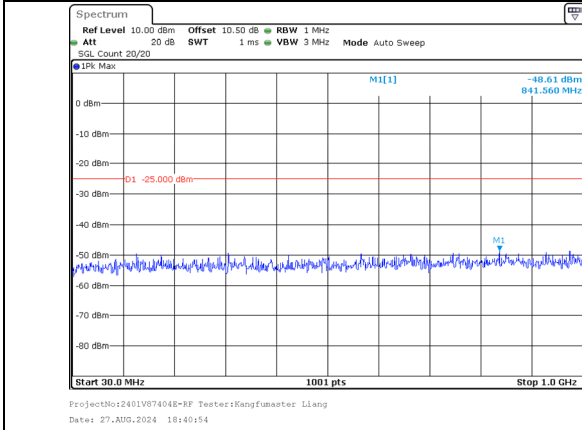

30.0MHz-1000.0MHz
Band 38 20MHz/2590.2/High QPSK 1@99
Band 38 20MHz/2610.0/High QPSK 1@0

30.0MHz-1000.0MHz
Band 38 20MHz/2590.2/High QPSK 100@0
Band 38 20MHz/2610.0/High QPSK 100@0