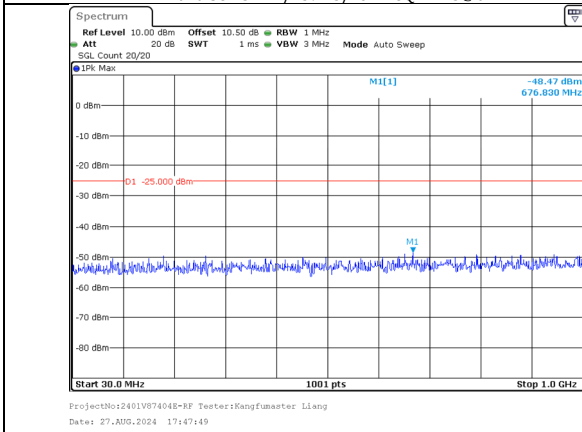

30.0MHz-1000.0MHz
Band 38 15MHz/2577.5/Low 16QAM 75@0
Band 38 15MHz/2592.5/Low 16QAM 75@0

30.0MHz-1000.0MHz
Band 38 15MHz/2577.5/Low 64QAM 1@74
Band 38 15MHz/2592.5/Low 64QAM 1@0