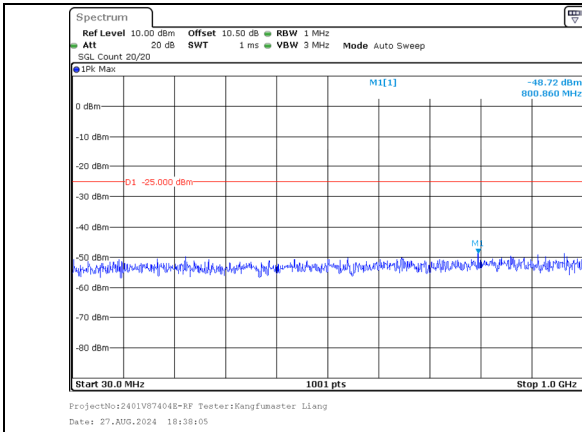

30.0MHz-1000.0MHz
Band 38 15MHz/2597.5/High 256QAM 75@0
Band 38 15MHz/2612.5/High 256QAM 75@0