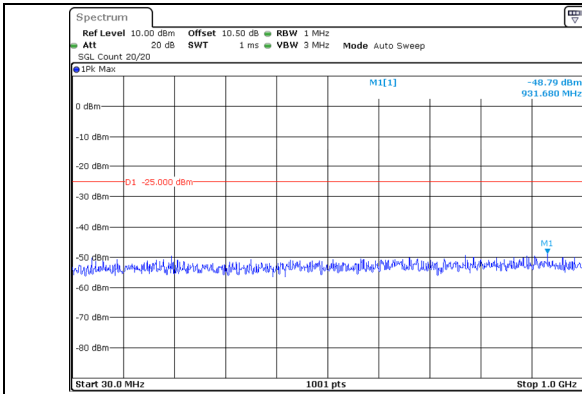

30.0MHz-1000.0MHz
Band 38 15MHz/2597.5/High QPSK 75@0
Band 38 15MHz/2612.5/High QPSK 75@0

1000.0MHz-27000.0MHz
Band 38 15MHz/2597.5/High QPSK 75@0
Band 38 15MHz/2612.5/High QPSK 75@0