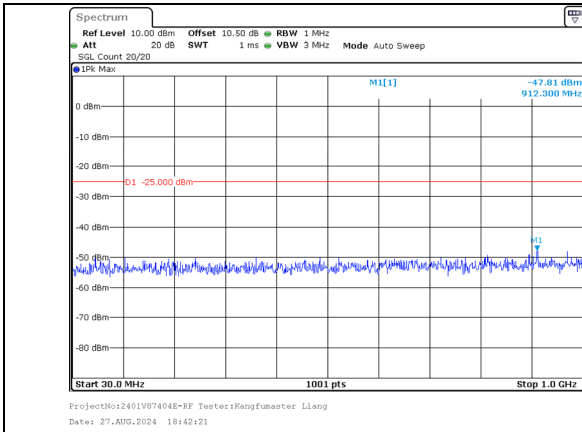

30.0MHz-1000.0MHz
Band 38 20MHz/2590.2/High QPSK 100@0
Band 38 20MHz/2610.0/High QPSK 100@0

30.0MHz-1000.0MHz
Band 38 20MHz/2590.2/High 16QAM 1@99
Band 38 20MHz/2610.0/High 16QAM 1@0