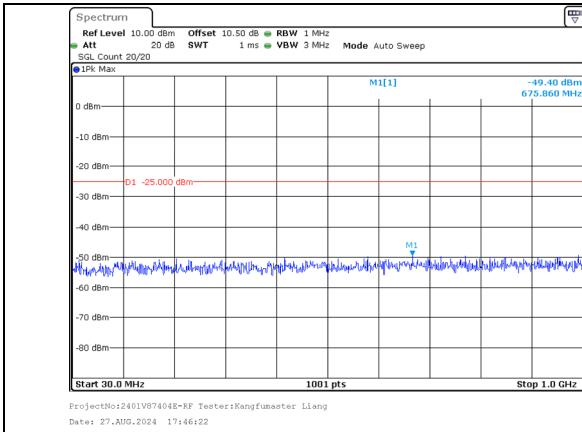

30.0MHz-1000.0MHz
Band 38 15MHz/2577.5/Low 16QAM 1@74
Band 38 15MHz/2592.5/Low 16QAM 1@0

30.0MHz-1000.0MHz
Band 38 15MHz/2577.5/Low 16QAM 75@0
Band 38 15MHz/2592.5/Low 16QAM 75@0