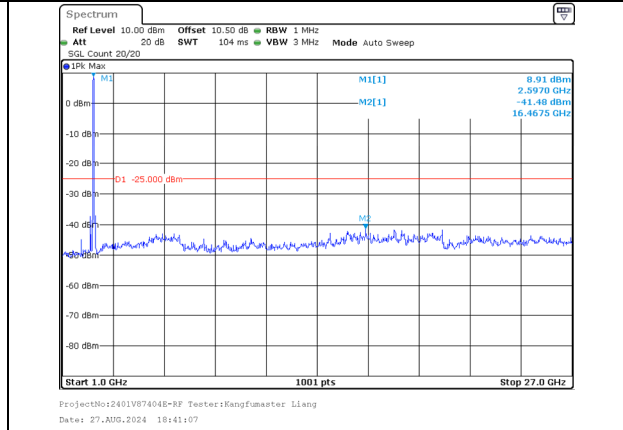

1000.0MHz-27000.0MHz
Band 38 20MHz/2590.2/High QPSK 1@99
Band 38 20MHz/2610.0/High QPSK 1@0

1000.0MHz-27000.0MHz
Band 38 20MHz/2590.2/High QPSK 100@0
Band 38 20MHz/2610.0/High QPSK 100@0