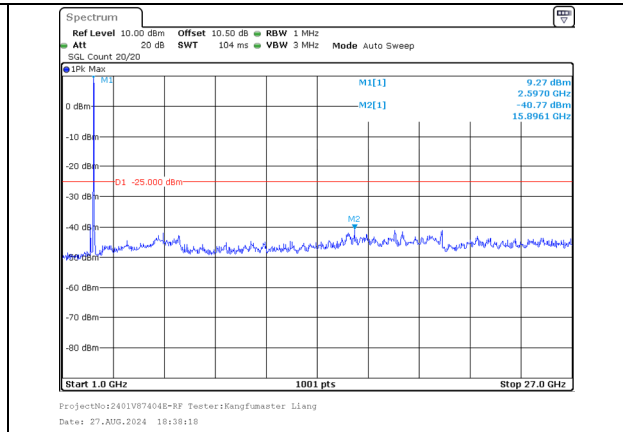

1000.0MHz-27000.0MHz
Band 38 15MHz/2597.5/High 256QAM 75@0
Band 38 15MHz/2612.5/High 256QAM 75@0