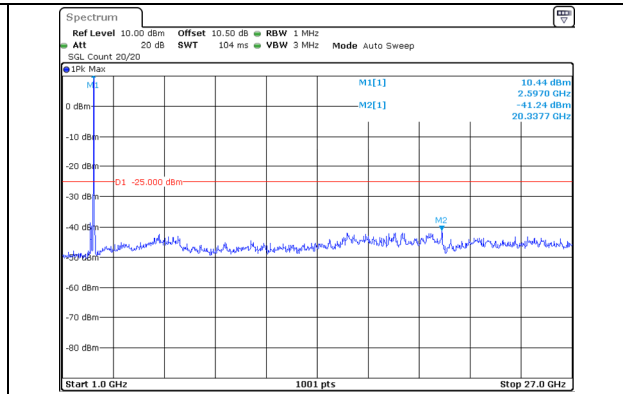

30.0MHz-1000.0MHz
Band 38 15MHz/2597.5/High QPSK 75@0
Band 38 15MHz/2612.5/High QPSK 75@0

1000.0MHz-27000.0MHz
Band 38 15MHz/2597.5/High QPSK 75@0
Band 38 15MHz/2612.5/High QPSK 75@0