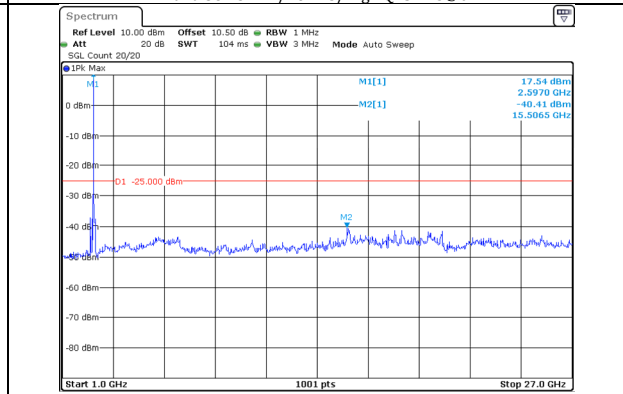

30.0MHz-1000.0MHz
Band 38 15MHz/2597.5/High 16QAM 1@74
Band 38 15MHz/2612.5/High 16QAM 1@0

1000.0MHz-27000.0MHz
Band 38 15MHz/2597.5/High 16QAM 1@74
Band 38 15MHz/2612.5/High 16QAM 1@0