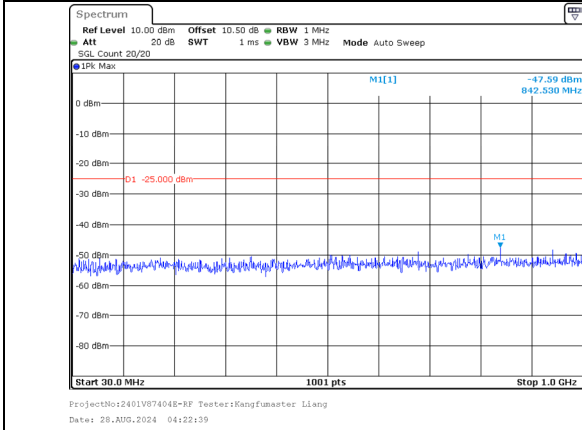

30.0MHz-1000.0MHz
Band 7 15MHz/2547.5/High QPSK 1@74
Band 7 15MHz/2562.5/High QPSK 1@0

30.0MHz-1000.0MHz
Band 7 15MHz/2547.5/High QPSK 75@0
Band 7 15MHz/2562.5/High QPSK 75@0