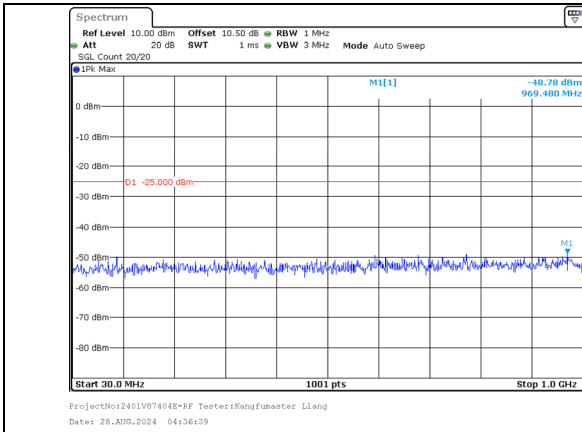

30.0MHz-1000.0MHz
Band 7 15MHz/2542.9/High 16QAM 1@74
Band 7 20MHz/2560.0/High 16QAM 1@0

30.0MHz-1000.0MHz
Band 7 15MHz/2542.9/High 16QAM 75@0
Band 7 20MHz/2560.0/High 16QAM 100@0