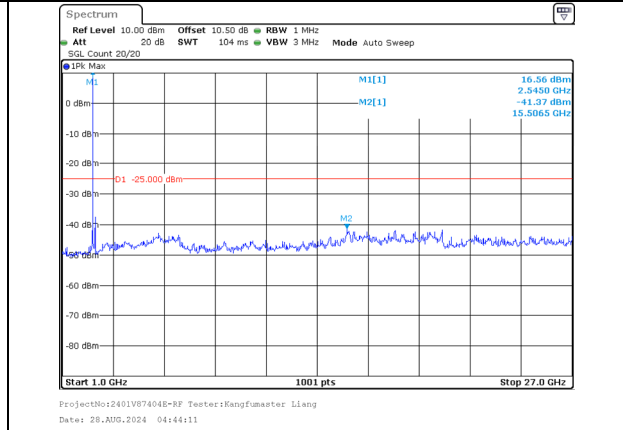

1000.0MHz-27000.0MHz
Band 7 15MHz/2542.9/High 256QAM 75@0
Band 7 20MHz/2560.0/High 256QAM 100@0

1000.0MHz-27000.0MHz
Band 7 20MHz/2545.1/High QPSK 1@99
Band 7 15MHz/2562.2/High QPSK 1@0