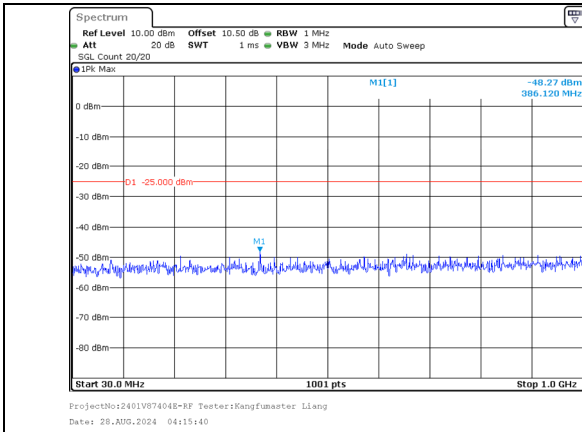

30.0MHz-1000.0MHz
Band 7 20MHz/2550.1/High 16QAM 100@0
Band 7 10MHz/2564.5/High 16QAM 100@0

30.0MHz-1000.0MHz
Band 7 20MHz/2550.1/High 64QAM 1@99
Band 7 10MHz/2564.5/High 64QAM 1@0