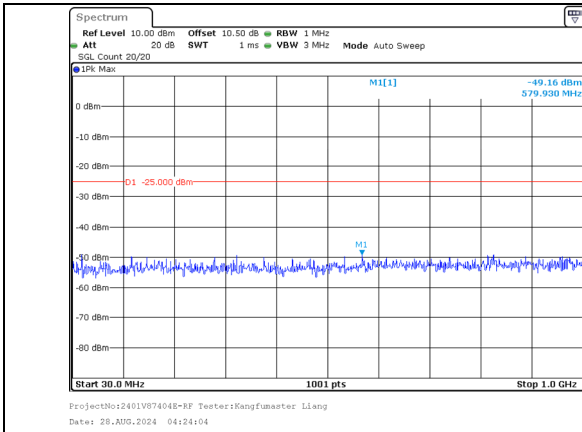

30.0MHz-1000.0MHz
Band 7 15MHz/2547.5/High QPSK 75@0
Band 7 15MHz/2562.5/High QPSK 75@0

30.0MHz-1000.0MHz
Band 7 15MHz/2547.5/High 16QAM 1@74
Band 7 15MHz/2562.5/High 16QAM 1@0