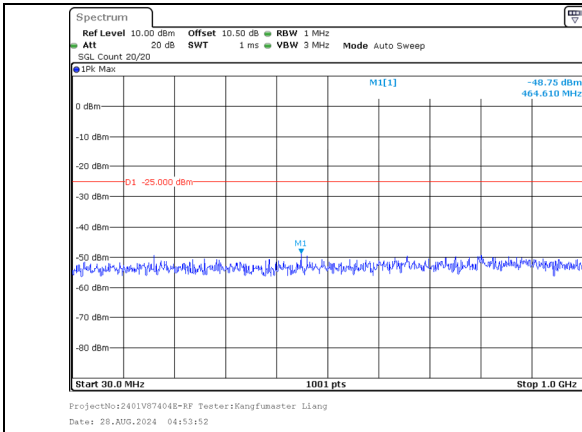

30.0MHz-1000.0MHz
Band 7 20MHz/2545.1/High 256QAM 1@99
Band 7 15MHz/2562.2/High 256QAM 1@0

30.0MHz-1000.0MHz
Band 7 20MHz/2545.1/High 256QAM 100@0
Band 7 15MHz/2562.2/High 256QAM 100@0