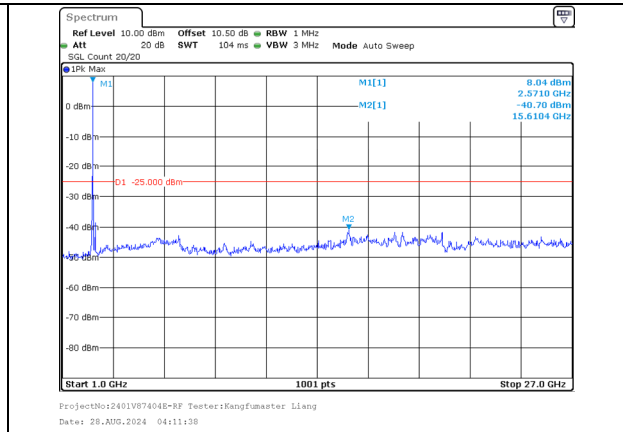

1000.0MHz-27000.0MHz
Band 7 20MHz/2550.1/High QPSK 1@99
Band 7 10MHz/2564.5/High QPSK 1@0

1000.0MHz-27000.0MHz
Band 7 20MHz/2550.1/High QPSK 100@0
Band 7 10MHz/2564.5/High QPSK 100@0