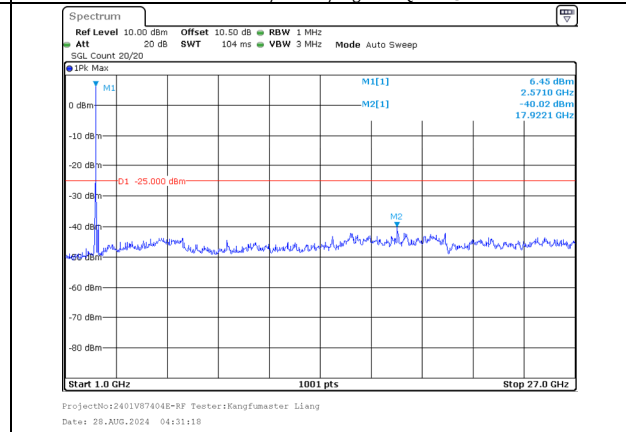

30.0MHz-1000.0MHz
Band 7 15MHz/2547.5/High 256QAM 75@0
Band 7 15MHz/2562.5/High 256QAM 75@0

1000.0MHz-27000.0MHz
Band 7 15MHz/2547.5/High 256QAM 75@0
Band 7 15MHz/2562.5/High 256QAM 75@0