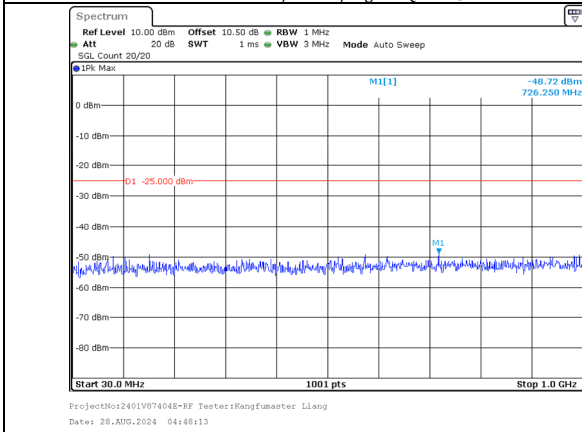

30.0MHz-1000.0MHz
Band 7 20MHz/2545.1/High 16QAM 1@99
Band 7 15MHz/2562.2/High 16QAM 1@0

30.0MHz-1000.0MHz
Band 7 20MHz/2545.1/High 16QAM 100@0
Band 7 15MHz/2562.2/High 16QAM 100@0