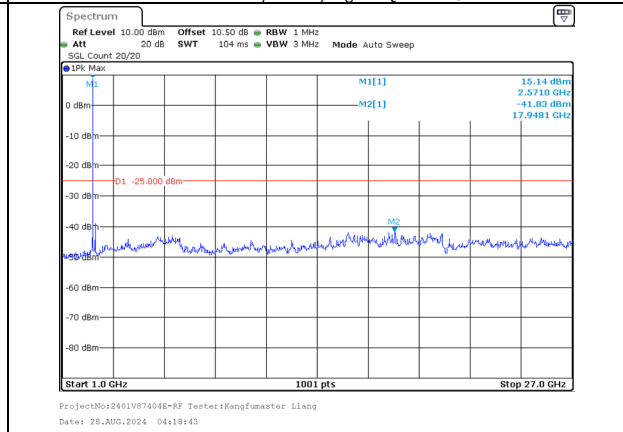

1000.0MHz-27000.0MHz
Band 7 20MHz/2550.1/High 64QAM 100@0
Band 7 10MHz/2564.5/High 64QAM 100@0

1000.0MHz-27000.0MHz
Band 7 20MHz/2550.1/High 256QAM 1@99
Band 7 10MHz/2564.5/High 256QAM 1@0