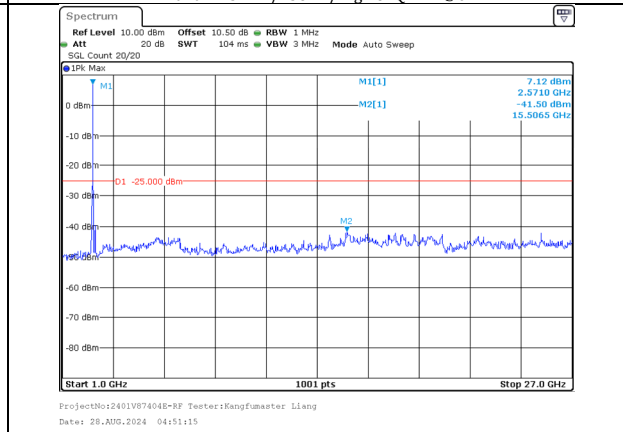

1000.0MHz-27000.0MHz
Band 7 20MHz/2545.1/High 64QAM 1@99
Band 7 15MHz/2562.2/High 64QAM 1@0

1000.0MHz-27000.0MHz
Band 7 20MHz/2545.1/High 64QAM 100@0
Band 7 15MHz/2562.2/High 64QAM 100@0