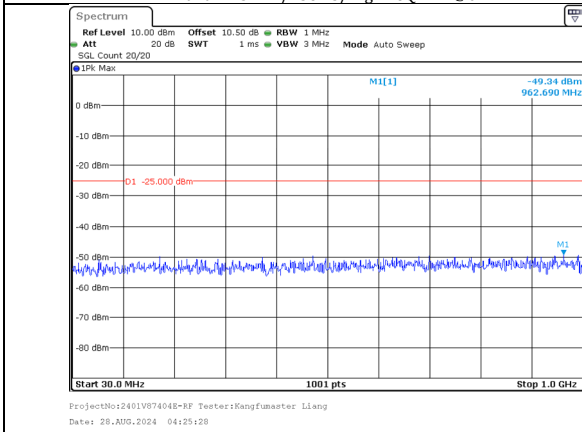

30.0MHz-1000.0MHz
Band 7 15MHz/2547.5/High 16QAM 1@74
Band 7 15MHz/2562.5/High 16QAM 1@0

30.0MHz-1000.0MHz
Band 7 15MHz/2547.5/High 16QAM 75@0
Band 7 15MHz/2562.5/High 16QAM 75@0