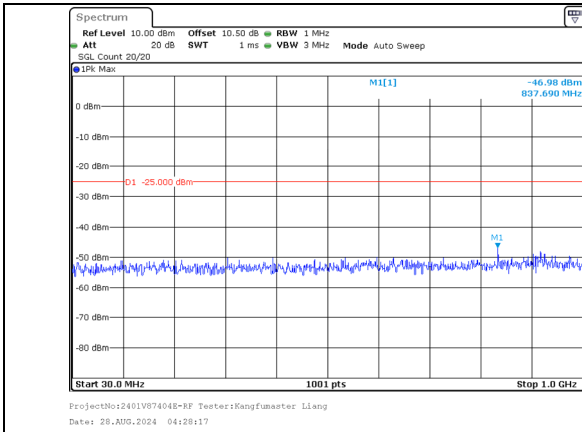

30.0MHz-1000.0MHz
Band 7 15MHz/2547.5/High 64QAM 1@74
Band 7 15MHz/2562.5/High 64QAM 1@0

30.0MHz-1000.0MHz
Band 7 15MHz/2547.5/High 64QAM 75@0
Band 7 15MHz/2562.5/High 64QAM 75@0

1000.0MHz-27000.0MHz
Band 7 15MHz/2547.5/High 64QAM 75@0
Band 7 15MHz/2562.5/High 64QAM 75@0