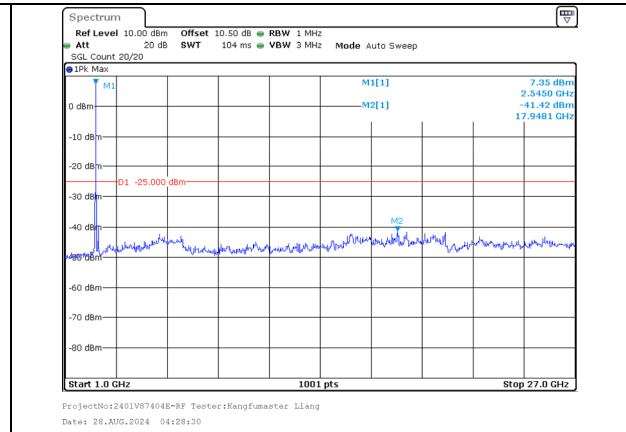

1000.0MHz-27000.0MHz
Band 7 15MHz/2547.5/High 64QAM 1@74
Band 7 15MHz/2562.5/High 64QAM 1@0

30.0MHz-1000.0MHz
Band 7 15MHz/2547.5/High 64QAM 75@0
Band 7 15MHz/2562.5/High 64QAM 75@0

1000.0MHz-27000.0MHz
Band 7 15MHz/2547.5/High 64QAM 75@0
Band 7 15MHz/2562.5/High 64QAM 75@0