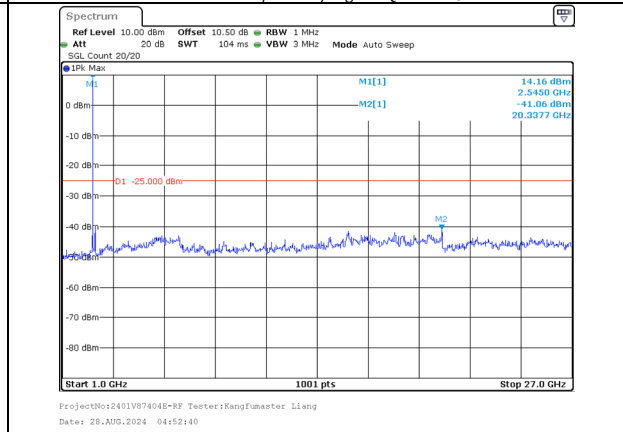

1000.0MHz-27000.0MHz
Band 7 20MHz/2545.1/High 64QAM 100@0
Band 7 15MHz/2562.2/High 64QAM 100@0

1000.0MHz-27000.0MHz
Band 7 20MHz/2545.1/High 256QAM 1@99
Band 7 15MHz/2562.2/High 256QAM 1@0