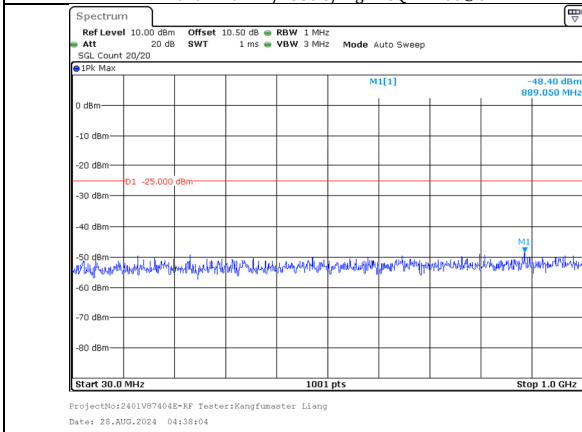

30.0MHz-1000.0MHz
Band 7 15MHz/2542.9/High 16QAM 75@0
Band 7 20MHz/2560.0/High 16QAM 100@0

30.0MHz-1000.0MHz
Band 7 15MHz/2542.9/High 64QAM 1@74
Band 7 20MHz/2560.0/High 64QAM 1@0