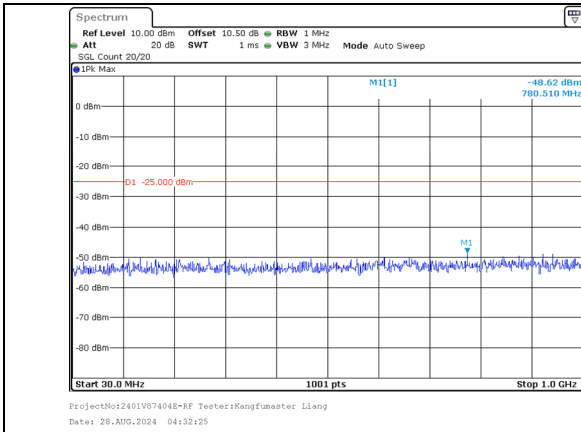

30.0MHz-1000.0MHz
Band 7 15MHz/2542.9/High QPSK 1@74
Band 7 20MHz/2560.0/High QPSK 1@0