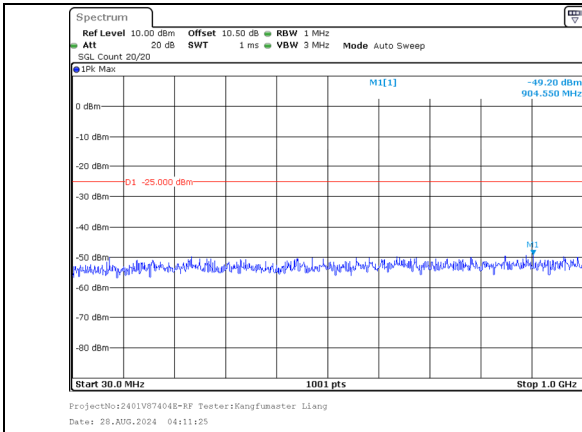

30.0MHz-1000.0MHz
Band 7 20MHz/2550.1/High QPSK 1@99
Band 7 10MHz/2564.5/High QPSK 1@0

30.0MHz-1000.0MHz
Band 7 20MHz/2550.1/High QPSK 100@0
Band 7 10MHz/2564.5/High QPSK 100@0