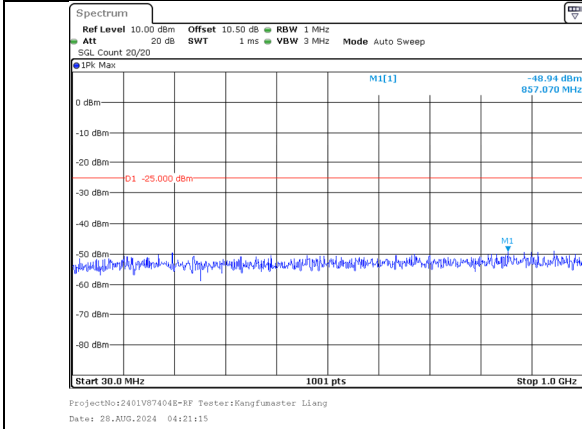

30.0MHz-1000.0MHz
Band 7 20MHz/2550.1/High 256QAM 100@0
Band 7 10MHz/2564.5/High 256QAM 100@0

30.0MHz-1000.0MHz
Band 7 15MHz/2547.5/High QPSK 1@74
Band 7 15MHz/2562.5/High QPSK 1@0