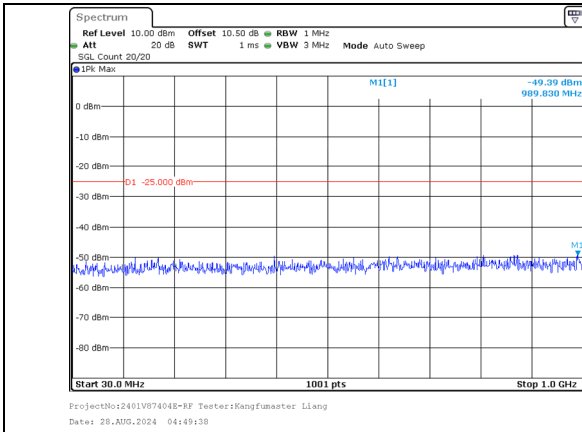

30.0MHz-1000.0MHz
Band 7 20MHz/2545.1/High 16QAM 100@0
Band 7 15MHz/2562.2/High 16QAM 100@0

30.0MHz-1000.0MHz
Band 7 20MHz/2545.1/High 64QAM 1@99
Band 7 15MHz/2562.2/High 64QAM 1@0