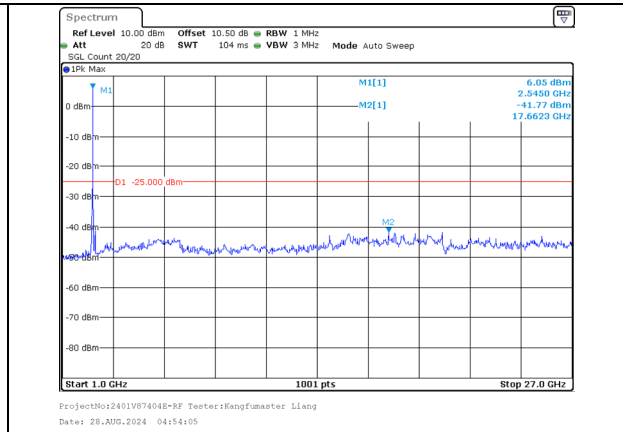

1000.0MHz-27000.0MHz
Band 7 20MHz/2545.1/High 256QAM 1@99
Band 7 15MHz/2562.2/High 256QAM 1@0

1000.0MHz-27000.0MHz
Band 7 20MHz/2545.1/High 256QAM 100@0
Band 7 15MHz/2562.2/High 256QAM 100@0