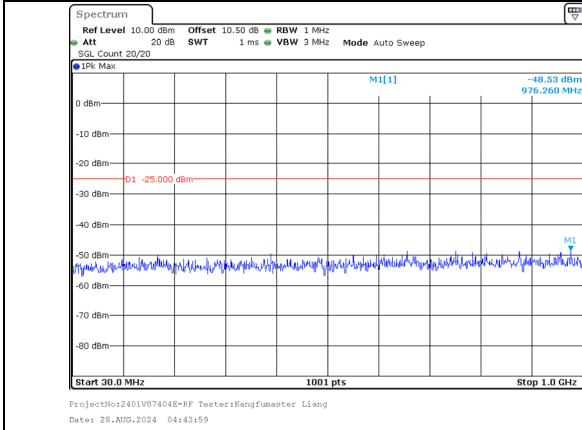

30.0MHz-1000.0MHz
Band 7 15MHz/2542.9/High 256QAM 75@0
Band 7 20MHz/2560.0/High 256QAM 100@0

30.0MHz-1000.0MHz
Band 7 20MHz/2545.1/High QPSK 1@99
Band 7 15MHz/2562.2/High QPSK 1@0