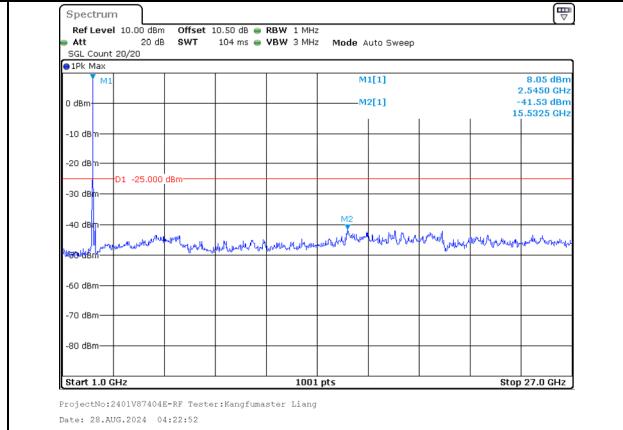

1000.0MHz-27000.0MHz
Band 7 15MHz/2547.5/High QPSK 1@74
Band 7 15MHz/2562.5/High QPSK 1@0

1000.0MHz-27000.0MHz
Band 7 15MHz/2547.5/High QPSK 75@0
Band 7 15MHz/2562.5/High QPSK 75@0