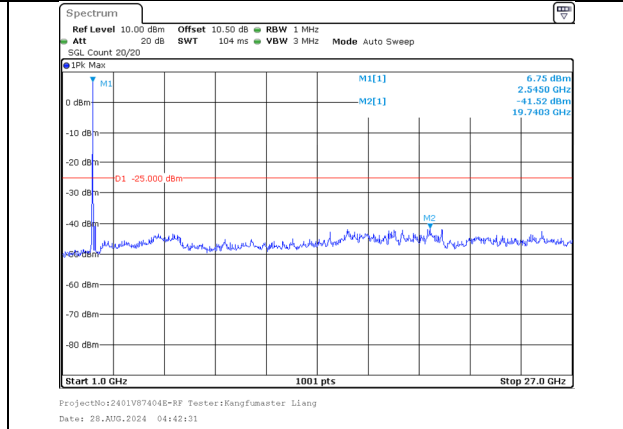

1000.0MHz-27000.0MHz
Band 7 15MHz/2542.9/High 256QAM 1@74
Band 7 20MHz/2560.0/High 256QAM 1@0

1000.0MHz-27000.0MHz
Band 7 15MHz/2542.9/High 256QAM 75@0
Band 7 20MHz/2560.0/High 256QAM 100@0