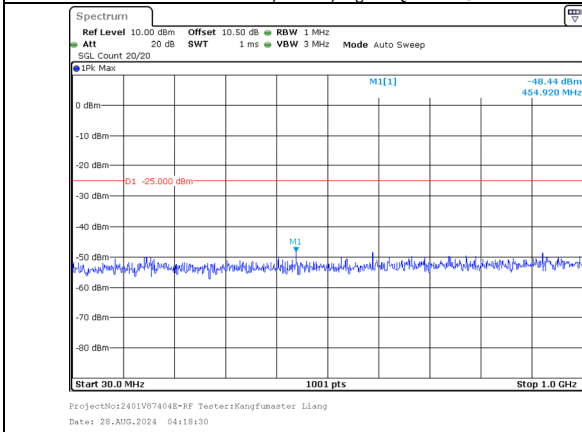

30.0MHz-1000.0MHz
Band 7 20MHz/2550.1/High 64QAM 100@0
Band 7 10MHz/2564.5/High 64QAM 100@0

30.0MHz-1000.0MHz
Band 7 20MHz/2550.1/High 256QAM 1@99
Band 7 10MHz/2564.5/High 256QAM 1@0