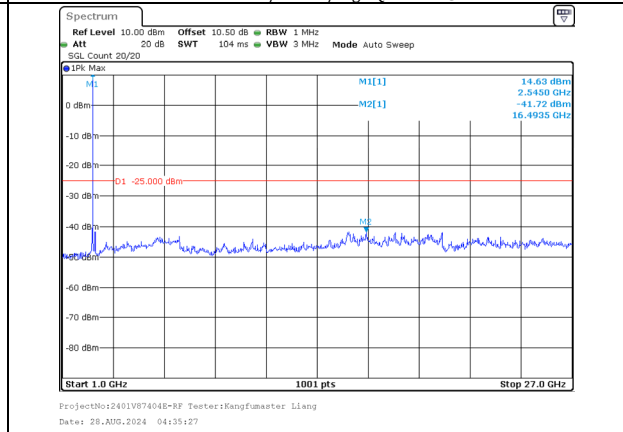

1000.0MHz-27000.0MHz
Band 7 15MHz/2542.9/High QPSK 75@0
Band 7 20MHz/2560.0/High QPSK 100@0

1000.0MHz-27000.0MHz
Band 7 15MHz/2542.9/High 16QAM 1@74
Band 7 20MHz/2560.0/High 16QAM 1@0