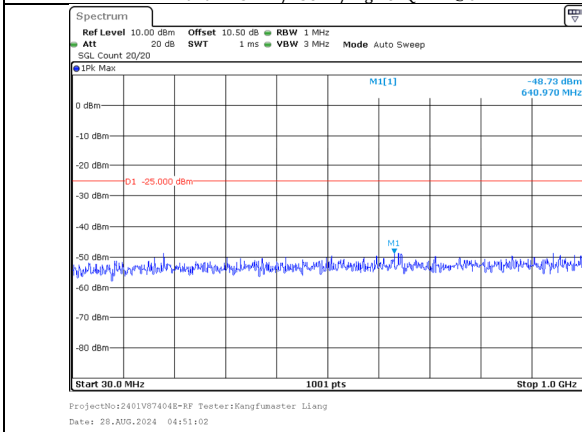

30.0MHz-1000.0MHz
Band 7 20MHz/2545.1/High 64QAM 1@99
Band 7 15MHz/2562.2/High 64QAM 1@0

30.0MHz-1000.0MHz
Band 7 20MHz/2545.1/High 64QAM 100@0
Band 7 15MHz/2562.2/High 64QAM 100@0