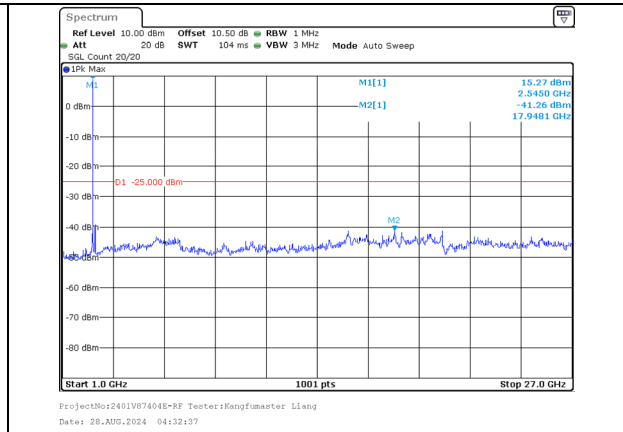

1000.0MHz-27000.0MHz
Band 7 15MHz/2542.9/High QPSK 1@74
Band 7 20MHz/2560.0/High QPSK 1@0