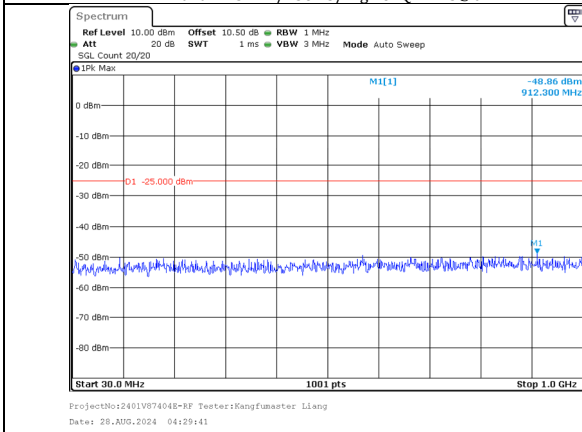

30.0MHz-1000.0MHz
Band 7 15MHz/2547.5/High 256QAM 1@74
Band 7 15MHz/2562.5/High 256QAM 1@0

1000.0MHz-27000.0MHz
Band 7 15MHz/2547.5/High 256QAM 1@74
Band 7 15MHz/2562.5/High 256QAM 1@0