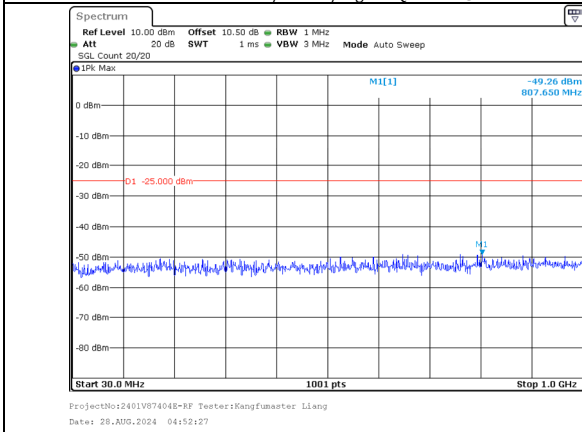

30.0MHz-1000.0MHz
Band 7 20MHz/2545.1/High 64QAM 100@0
Band 7 15MHz/2562.2/High 64QAM 100@0

30.0MHz-1000.0MHz
Band 7 20MHz/2545.1/High 256QAM 1@99
Band 7 15MHz/2562.2/High 256QAM 1@0