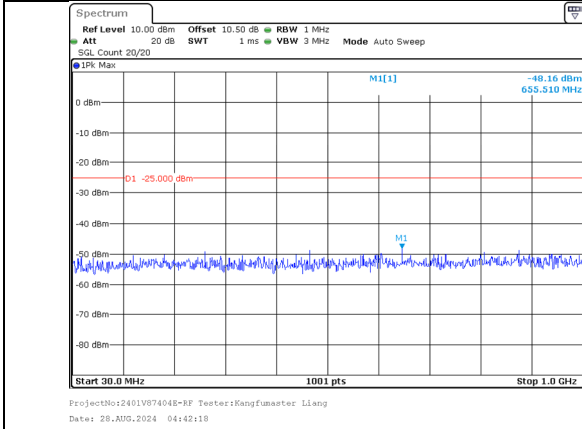

30.0MHz-1000.0MHz
Band 7 15MHz/2542.9/High 256QAM 1@74
Band 7 20MHz/2560.0/High 256QAM 1@0

30.0MHz-1000.0MHz
Band 7 15MHz/2542.9/High 256QAM 75@0
Band 7 20MHz/2560.0/High 256QAM 100@0