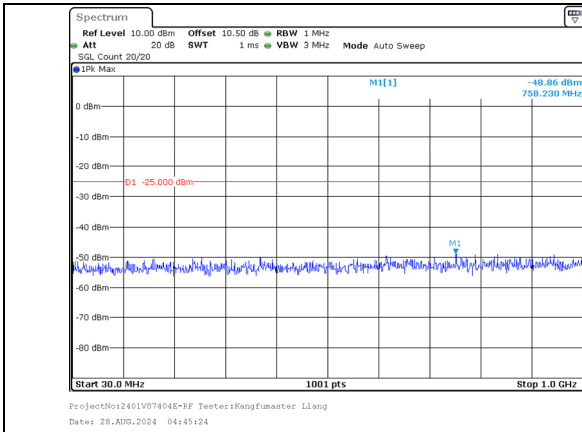

30.0MHz-1000.0MHz
Band 7 20MHz/2545.1/High QPSK 1@99
Band 7 15MHz/2562.2/High QPSK 1@0

30.0MHz-1000.0MHz
Band 7 20MHz/2545.1/High QPSK 100@0
Band 7 15MHz/2562.2/High QPSK 100@0