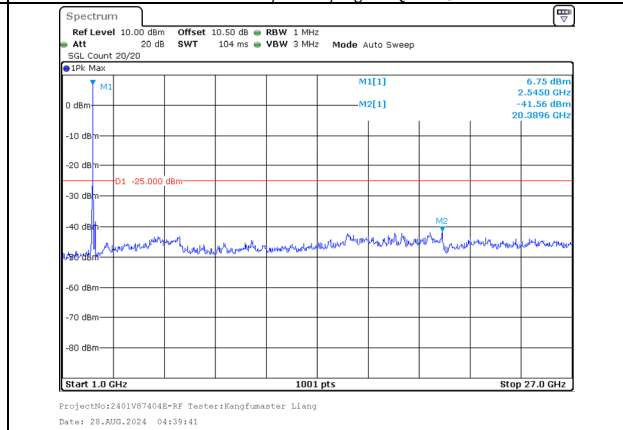

1000.0MHz-27000.0MHz
Band 7 15MHz/2542.9/High 64QAM 1@74
Band 7 20MHz/2560.0/High 64QAM 1@0

1000.0MHz-27000.0MHz
Band 7 15MHz/2542.9/High 64QAM 75@0
Band 7 20MHz/2560.0/High 64QAM 100@0