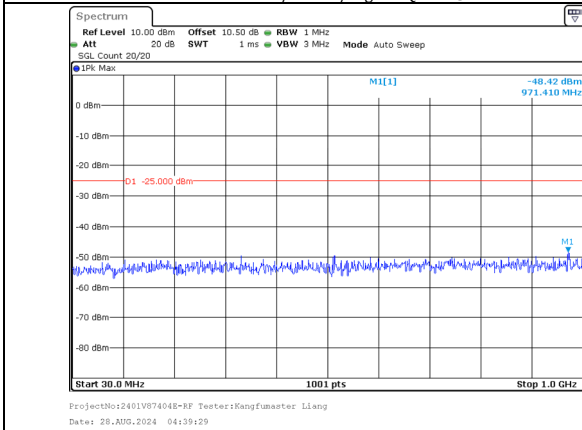

30.0MHz-1000.0MHz
Band 7 15MHz/2542.9/High 64QAM 1@74
Band 7 20MHz/2560.0/High 64QAM 1@0

30.0MHz-1000.0MHz
Band 7 15MHz/2542.9/High 64QAM 75@0
Band 7 20MHz/2560.0/High 64QAM 100@0