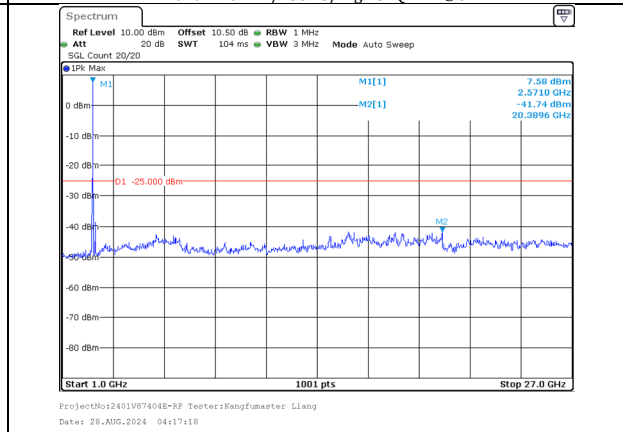

1000.0MHz-27000.0MHz
Band 7 20MHz/2550.1/High 64QAM 1@99
Band 7 10MHz/2564.5/High 64QAM 1@0

1000.0MHz-27000.0MHz
Band 7 20MHz/2550.1/High 64QAM 100@0
Band 7 10MHz/2564.5/High 64QAM 100@0