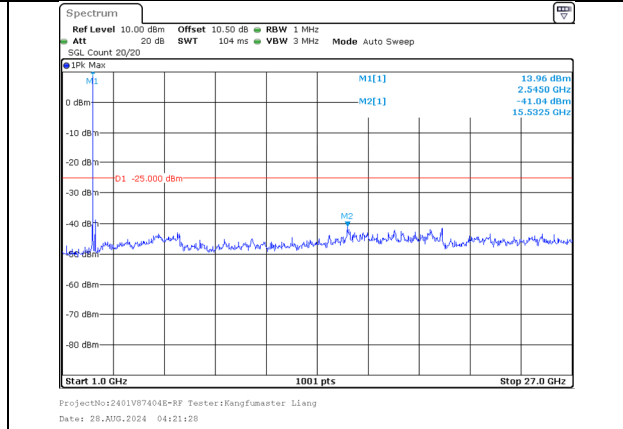

1000.0MHz-27000.0MHz
Band 7 20MHz/2550.1/High 256QAM 100@0
Band 7 10MHz/2564.5/High 256QAM 100@0

1000.0MHz-27000.0MHz
Band 7 15MHz/2547.5/High QPSK 1@74
Band 7 15MHz/2562.5/High QPSK 1@0