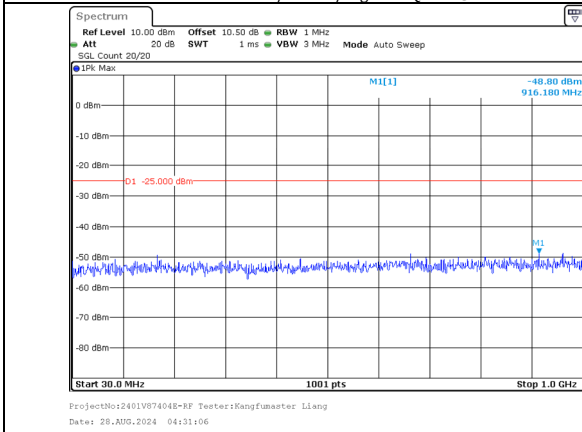

30.0MHz-1000.0MHz
Band 7 15MHz/2547.5/High 256QAM 75@0
Band 7 15MHz/2562.5/High 256QAM 75@0

1000.0MHz-27000.0MHz
Band 7 15MHz/2547.5/High 256QAM 75@0
Band 7 15MHz/2562.5/High 256QAM 75@0