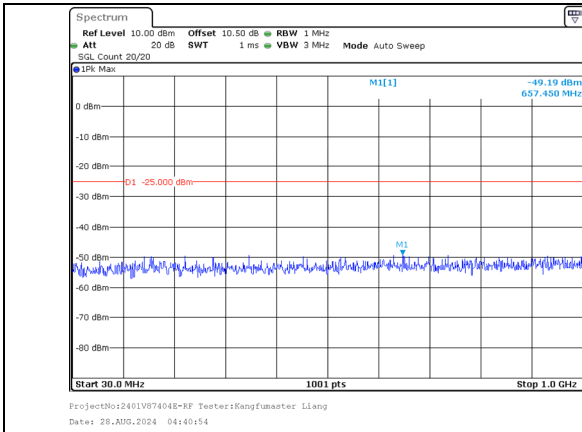

30.0MHz-1000.0MHz
Band 7 15MHz/2542.9/High 64QAM 75@0
Band 7 20MHz/2560.0/High 64QAM 100@0

30.0MHz-1000.0MHz
Band 7 15MHz/2542.9/High 256QAM 1@74
Band 7 20MHz/2560.0/High 256QAM 1@0