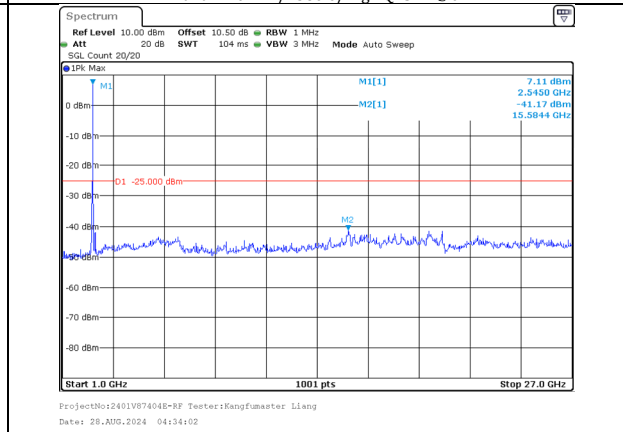

1000.0MHz-27000.0MHz
Band 7 15MHz/2542.9/High QPSK 1@74
Band 7 20MHz/2560.0/High QPSK 1@0

1000.0MHz-27000.0MHz
Band 7 15MHz/2542.9/High QPSK 75@0
Band 7 20MHz/2560.0/High QPSK 100@0