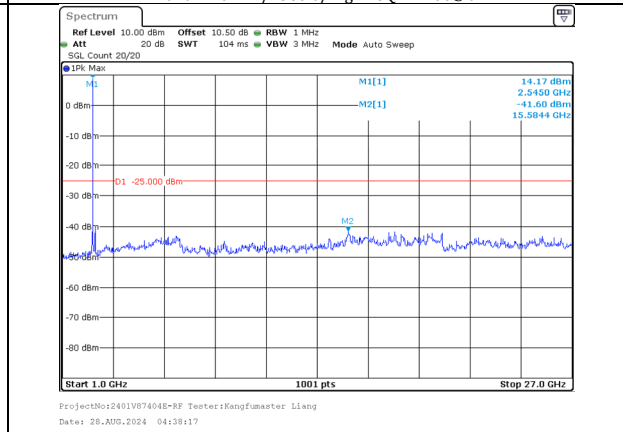

1000.0MHz-27000.0MHz
Band 7 15MHz/2542.9/High 16QAM 75@0
Band 7 20MHz/2560.0/High 16QAM 100@0

1000.0MHz-27000.0MHz
Band 7 15MHz/2542.9/High 64QAM 1@74
Band 7 20MHz/2560.0/High 64QAM 1@0