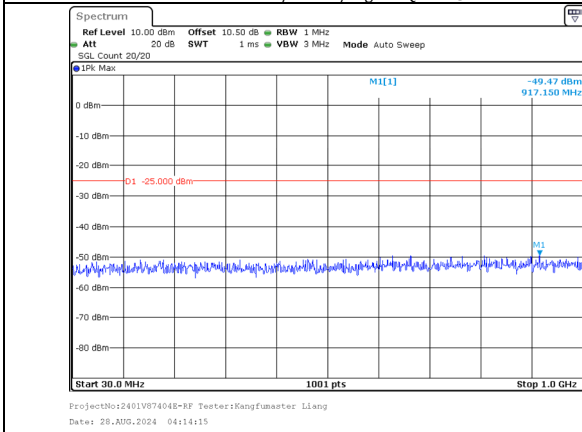

30.0MHz-1000.0MHz
Band 7 20MHz/2550.1/High 16QAM 1@99
Band 7 10MHz/2564.5/High 16QAM 1@0

30.0MHz-1000.0MHz
Band 7 20MHz/2550.1/High 16QAM 100@0
Band 7 10MHz/2564.5/High 16QAM 100@0