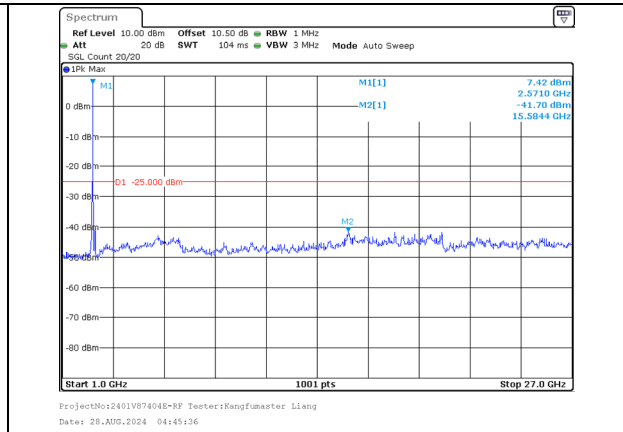

1000.0MHz-27000.0MHz
Band 7 20MHz/2545.1/High QPSK 1@99
Band 7 15MHz/2562.2/High QPSK 1@0

1000.0MHz-27000.0MHz
Band 7 20MHz/2545.1/High QPSK 100@0
Band 7 15MHz/2562.2/High QPSK 100@0