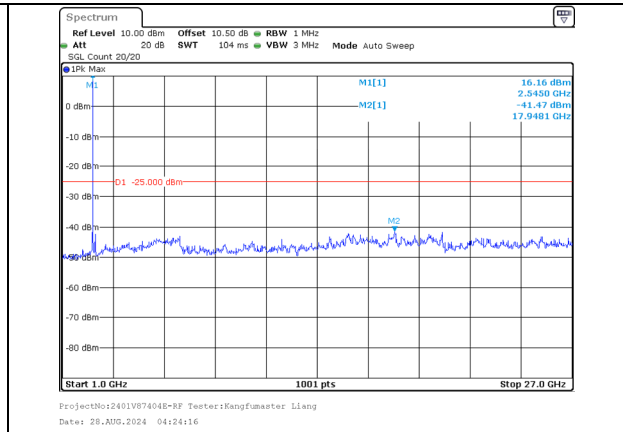

1000.0MHz-27000.0MHz
Band 7 15MHz/2547.5/High QPSK 75@0
Band 7 15MHz/2562.5/High QPSK 75@0

1000.0MHz-27000.0MHz
Band 7 15MHz/2547.5/High 16QAM 1@74
Band 7 15MHz/2562.5/High 16QAM 1@0