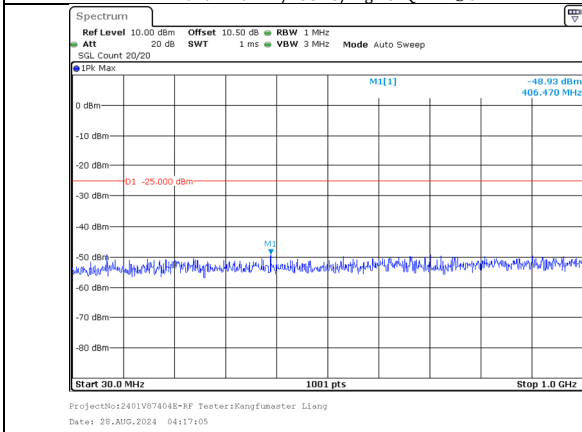

30.0MHz-1000.0MHz
Band 7 20MHz/2550.1/High 64QAM 1@99
Band 7 10MHz/2564.5/High 64QAM 1@0

30.0MHz-1000.0MHz
Band 7 20MHz/2550.1/High 64QAM 100@0
Band 7 10MHz/2564.5/High 64QAM 100@0