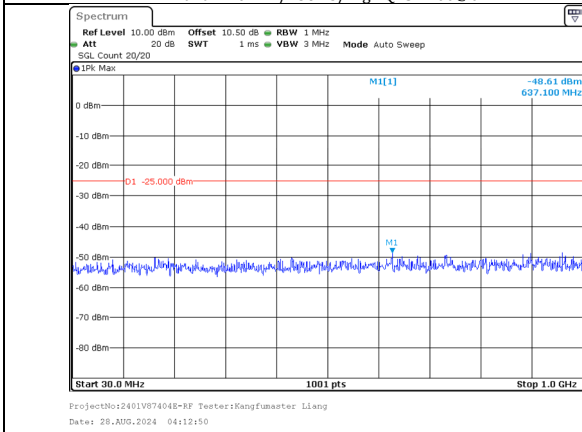

30.0MHz-1000.0MHz
Band 7 20MHz/2550.1/High QPSK 100@0
Band 7 10MHz/2564.5/High QPSK 100@0

30.0MHz-1000.0MHz
Band 7 20MHz/2550.1/High 16QAM 1@99
Band 7 10MHz/2564.5/High 16QAM 1@0