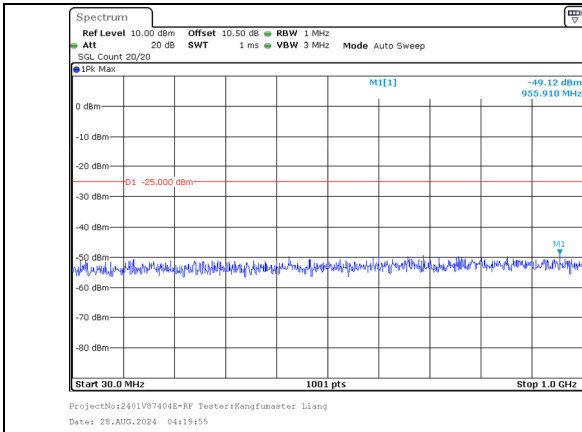

30.0MHz-1000.0MHz
Band 7 20MHz/2550.1/High 256QAM 1@99
Band 7 10MHz/2564.5/High 256QAM 1@0

30.0MHz-1000.0MHz
Band 7 20MHz/2550.1/High 256QAM 100@0
Band 7 10MHz/2564.5/High 256QAM 100@0