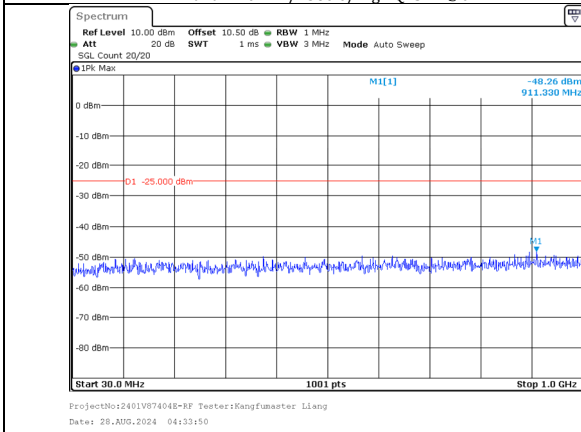

30.0MHz-1000.0MHz
Band 7 15MHz/2542.9/High QPSK 1@74
Band 7 20MHz/2560.0/High QPSK 1@0

30.0MHz-1000.0MHz
Band 7 15MHz/2542.9/High QPSK 75@0
Band 7 20MHz/2560.0/High QPSK 100@0