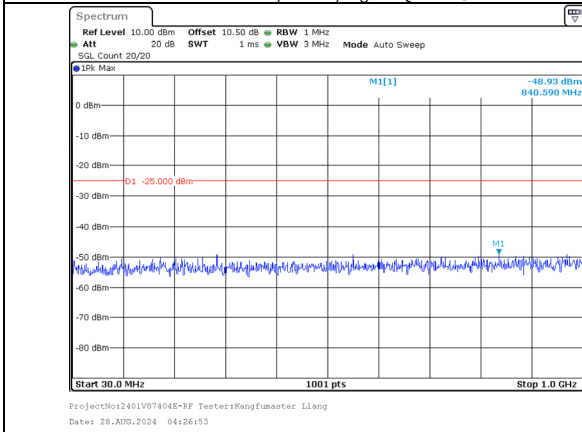

30.0MHz-1000.0MHz
Band 7 15MHz/2547.5/High 16QAM 75@0
Band 7 15MHz/2562.5/High 16QAM 75@0

30.0MHz-1000.0MHz
Band 7 15MHz/2547.5/High 64QAM 1@74
Band 7 15MHz/2562.5/High 64QAM 1@0