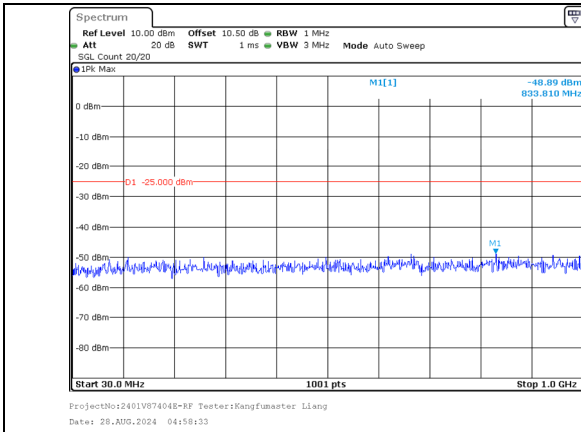

30.0MHz-1000.0MHz
Band 7 20MHz/2540.2/High QPSK 100@0
Band 7 20MHz/2560.0/High QPSK 100@0

30.0MHz-1000.0MHz
Band 7 20MHz/2540.2/High 16QAM 1@99
Band 7 20MHz/2560.0/High 16QAM 1@0