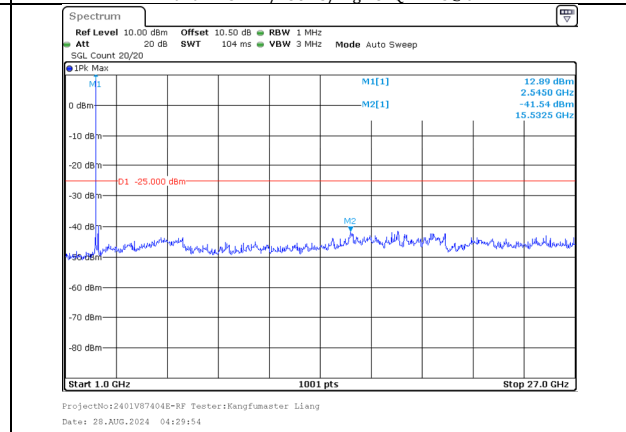

30.0MHz-1000.0MHz
Band 7 15MHz/2547.5/High 256QAM 1@74
Band 7 15MHz/2562.5/High 256QAM 1@0

1000.0MHz-27000.0MHz
Band 7 15MHz/2547.5/High 256QAM 1@74
Band 7 15MHz/2562.5/High 256QAM 1@0