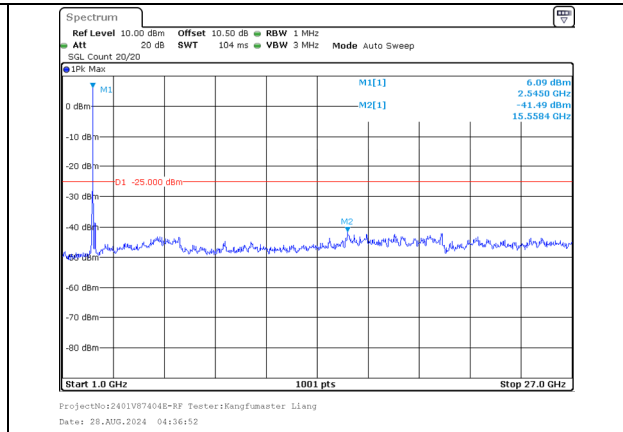

1000.0MHz-27000.0MHz
Band 7 15MHz/2542.9/High 16QAM 1@74
Band 7 20MHz/2560.0/High 16QAM 1@0

1000.0MHz-27000.0MHz
Band 7 15MHz/2542.9/High 16QAM 75@0
Band 7 20MHz/2560.0/High 16QAM 100@0