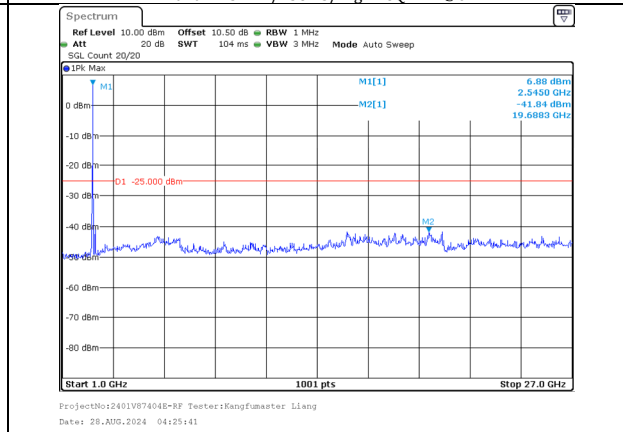

1000.0MHz-27000.0MHz
Band 7 15MHz/2547.5/High 16QAM 1@74
Band 7 15MHz/2562.5/High 16QAM 1@0

1000.0MHz-27000.0MHz
Band 7 15MHz/2547.5/High 16QAM 75@0
Band 7 15MHz/2562.5/High 16QAM 75@0