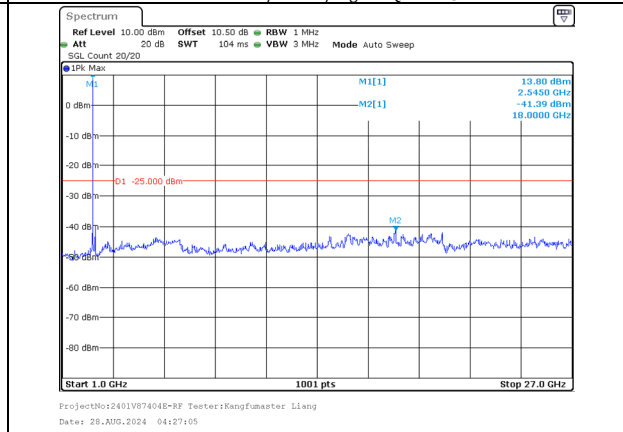

1000.0MHz-27000.0MHz
Band 7 15MHz/2547.5/High 16QAM 75@0
Band 7 15MHz/2562.5/High 16QAM 75@0

1000.0MHz-27000.0MHz
Band 7 15MHz/2547.5/High 64QAM 1@74
Band 7 15MHz/2562.5/High 64QAM 1@0