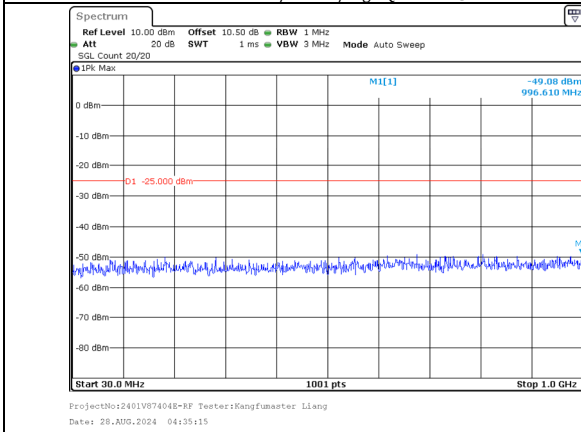

30.0MHz-1000.0MHz
Band 7 15MHz/2542.9/High QPSK 75@0
Band 7 20MHz/2560.0/High QPSK 100@0

30.0MHz-1000.0MHz
Band 7 15MHz/2542.9/High 16QAM 1@74
Band 7 20MHz/2560.0/High 16QAM 1@0