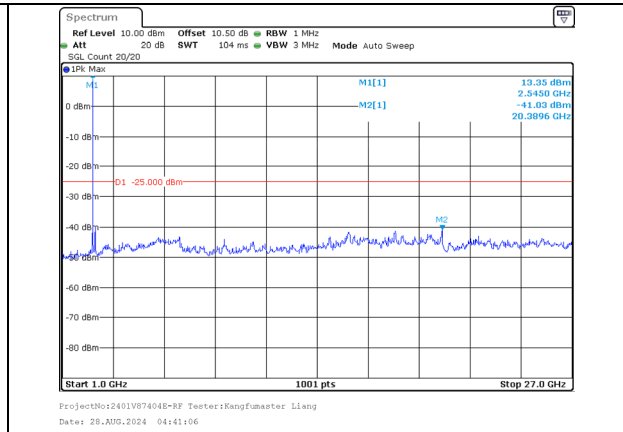

1000.0MHz-27000.0MHz
Band 7 15MHz/2542.9/High 64QAM 75@0
Band 7 20MHz/2560.0/High 64QAM 100@0

1000.0MHz-27000.0MHz
Band 7 15MHz/2542.9/High 256QAM 1@74
Band 7 20MHz/2560.0/High 256QAM 1@0