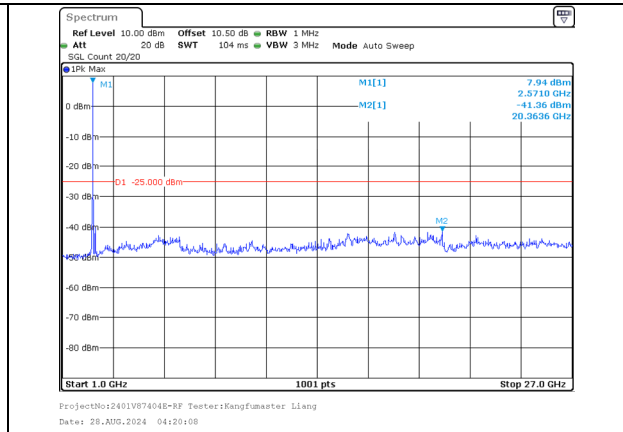

1000.0MHz-27000.0MHz
Band 7 20MHz/2550.1/High 256QAM 1@99
Band 7 10MHz/2564.5/High 256QAM 1@0

1000.0MHz-27000.0MHz
Band 7 20MHz/2550.1/High 256QAM 100@0
Band 7 10MHz/2564.5/High 256QAM 100@0