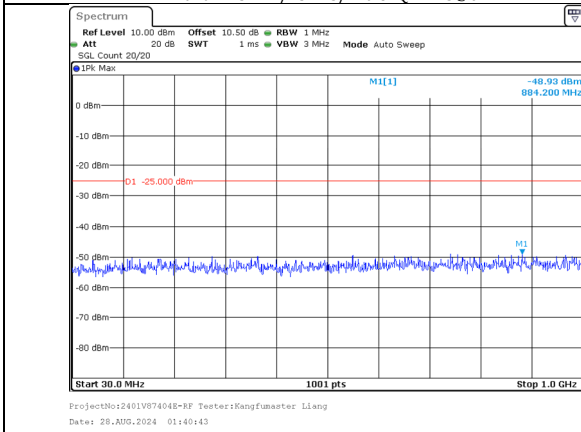

30.0MHz-1000.0MHz
Band 7 15MHz/2527.5/Mid 64QAM 75@0
Band 7 15MHz/2542.5/Mid 64QAM 75@0

30.0MHz-1000.0MHz
Band 7 15MHz/2527.5/Mid 256QAM 1@74
Band 7 15MHz/2542.5/Mid 256QAM 1@0