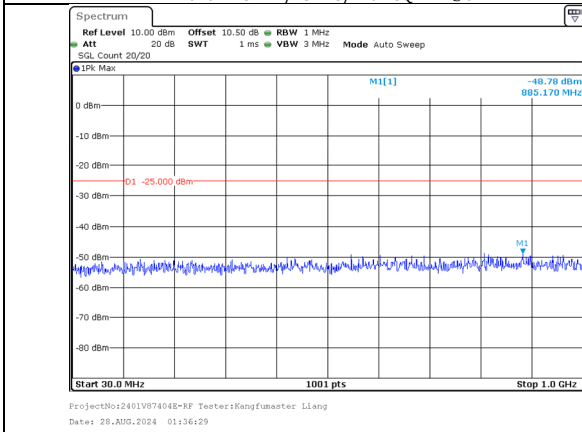

30.0MHz-1000.0MHz
Band 7 15MHz/2527.5/Mid 16QAM 1@74
Band 7 15MHz/2542.5/Mid 16QAM 1@0

30.0MHz-1000.0MHz
Band 7 15MHz/2527.5/Mid 16QAM 75@0
Band 7 15MHz/2542.5/Mid 16QAM 75@0