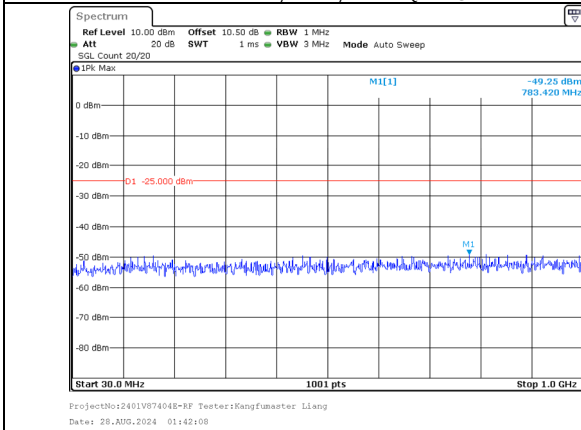

30.0MHz-1000.0MHz
Band 7 15MHz/2527.5/Mid 256QAM 1@74
Band 7 15MHz/2542.5/Mid 256QAM 1@0

30.0MHz-1000.0MHz
Band 7 15MHz/2527.5/Mid 256QAM 75@0
Band 7 15MHz/2542.5/Mid 256QAM 75@0