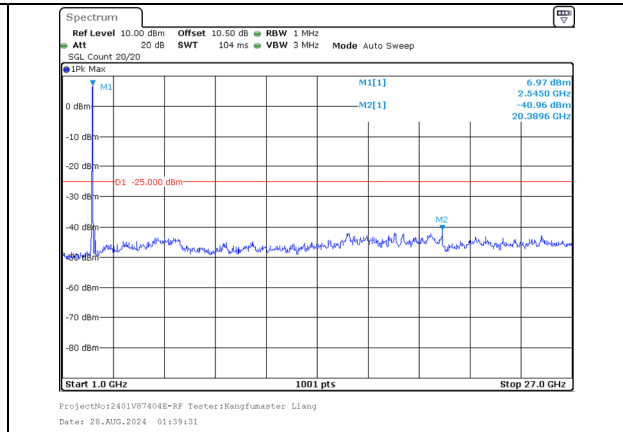

1000.0MHz-27000.0MHz
Band 7 15MHz/2527.5/Mid 64QAM 1@74
Band 7 15MHz/2542.5/Mid 64QAM 1@0

1000.0MHz-27000.0MHz
Band 7 15MHz/2527.5/Mid 64QAM 75@0
Band 7 15MHz/2542.5/Mid 64QAM 75@0