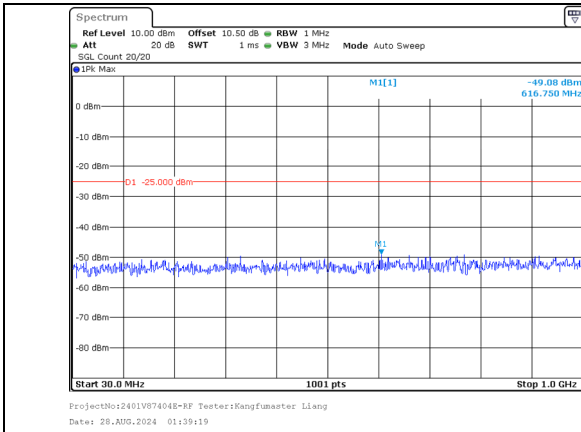

30.0MHz-1000.0MHz
Band 7 15MHz/2527.5/Mid 64QAM 1@74
Band 7 15MHz/2542.5/Mid 64QAM 1@0

30.0MHz-1000.0MHz
Band 7 15MHz/2527.5/Mid 64QAM 75@0
Band 7 15MHz/2542.5/Mid 64QAM 75@0