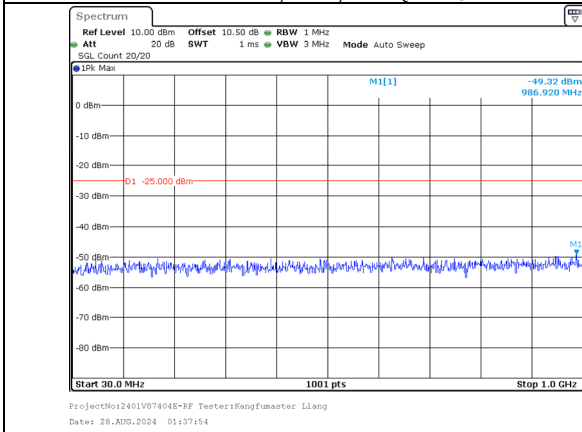

30.0MHz-1000.0MHz
Band 7 15MHz/2527.5/Mid 16QAM 75@0
Band 7 15MHz/2542.5/Mid 16QAM 75@0

30.0MHz-1000.0MHz
Band 7 15MHz/2527.5/Mid 64QAM 1@74
Band 7 15MHz/2542.5/Mid 64QAM 1@0