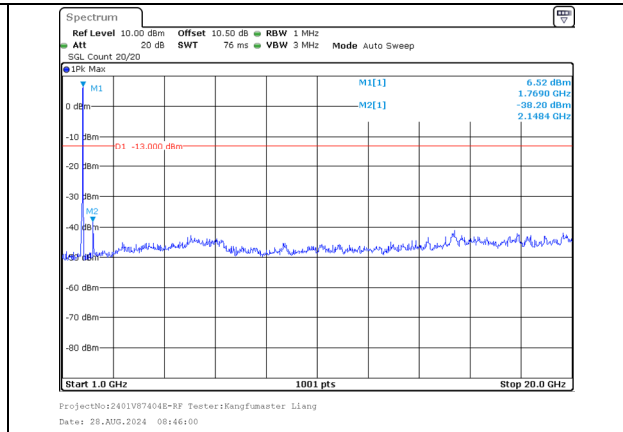

1000.0MHz-20000.0MHz
Band 66 15MHz/1752.9/High 256QAM 1@74
Band 66 20MHz/1770.0/High 256QAM 1@0

1000.0MHz-20000.0MHz
Band 66 15MHz/1752.9/High 256QAM 75@0
Band 66 20MHz/1770.0/High 256QAM 100@0