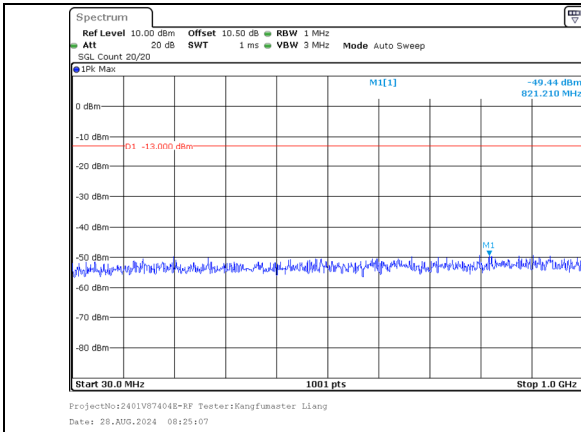

30.0MHz-1000.0MHz
Band 66 20MHz/1760.1/High 256QAM 100@0
Band 66 10MHz/1774.5/High 256QAM 100@0

30.0MHz-1000.0MHz
Band 66 15MHz/1757.5/High QPSK 1@74
Band 66 15MHz/1772.5/High QPSK 1@0