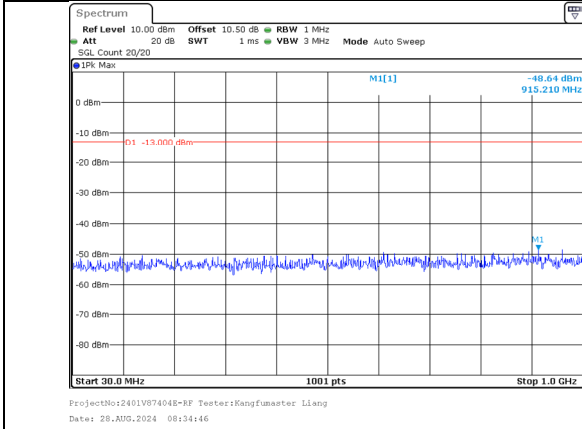

30.0MHz-1000.0MHz
Band 66 15MHz/1757.5/High 256QAM 1@74
Band 66 15MHz/1772.5/High 256QAM 1@0

30.0MHz-1000.0MHz
Band 66 15MHz/1757.5/High 256QAM 75@0
Band 66 15MHz/1772.5/High 256QAM 75@0