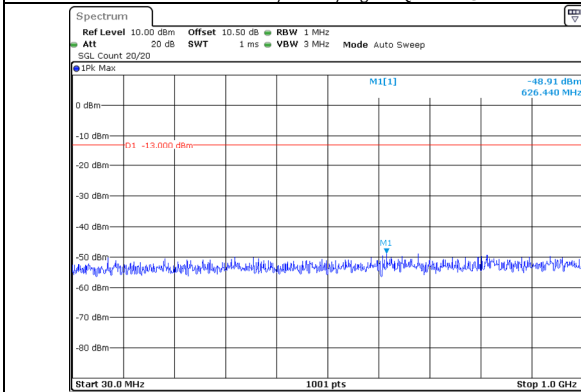

30.0MHz-1000.0MHz
Band 66 20MHz/1760.1/High 16QAM 100@0
Band 66 10MHz/1774.5/High 16QAM 100@0

30.0MHz-1000.0MHz
Band 66 20MHz/1760.1/High 64QAM 1@99
Band 66 10MHz/1774.5/High 64QAM 1@0