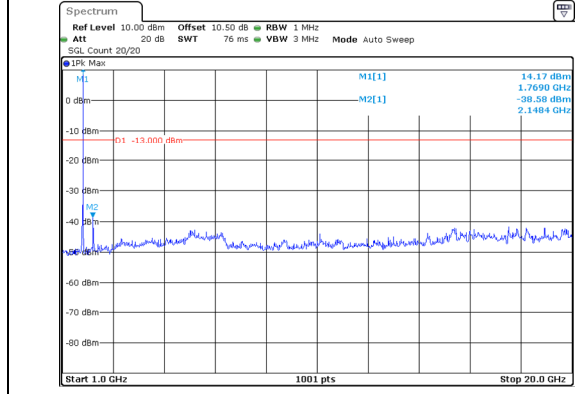

30.0MHz-1000.0MHz
Band 66 15MHz/1757.5/High 64QAM 1@74
Band 66 15MHz/1772.5/High 64QAM 1@0

1000.0MHz-20000.0MHz
Band 66 15MHz/1757.5/High 64QAM 1@74
Band 66 15MHz/1772.5/High 64QAM 1@0