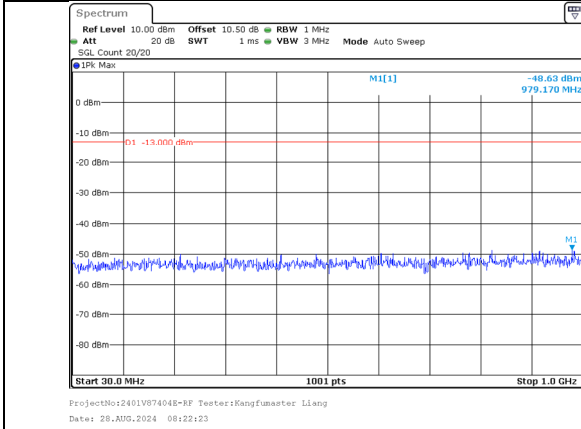

30.0MHz-1000.0MHz
Band 66 20MHz/1760.1/High 64QAM 100@0
Band 66 10MHz/1774.5/High 64QAM 100@0

30.0MHz-1000.0MHz
Band 66 20MHz/1760.1/High 256QAM 1@99
Band 66 10MHz/1774.5/High 256QAM 1@0