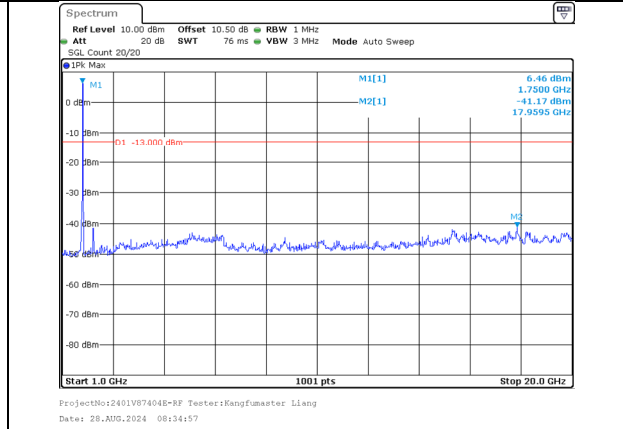

1000.0MHz-20000.0MHz
Band 66 15MHz/1757.5/High 256QAM 1@74
Band 66 15MHz/1772.5/High 256QAM 1@0

1000.0MHz-20000.0MHz
Band 66 15MHz/1757.5/High 256QAM 75@0
Band 66 15MHz/1772.5/High 256QAM 75@0