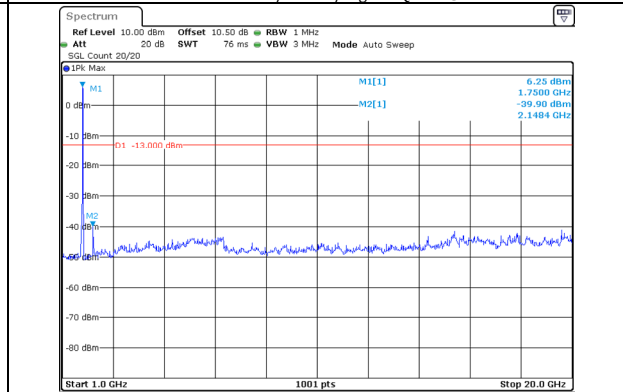

30.0MHz-1000.0MHz
Band 66 15MHz/1752.9/High 16QAM 75@0
Band 66 20MHz/1770.0/High 16QAM 100@0

1000.0MHz-20000.0MHz
Band 66 15MHz/1752.9/High 16QAM 75@0
Band 66 20MHz/1770.0/High 16QAM 100@0