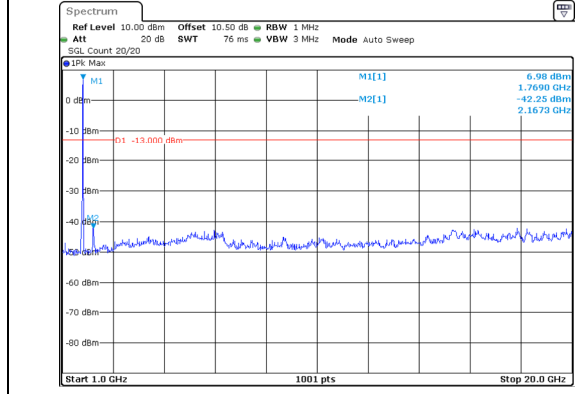

30.0MHz-1000.0MHz
Band 66 15MHz/1757.5/High 64QAM 75@0
Band 66 15MHz/1772.5/High 64QAM 75@0

1000.0MHz-20000.0MHz
Band 66 15MHz/1757.5/High 64QAM 75@0
Band 66 15MHz/1772.5/High 64QAM 75@0