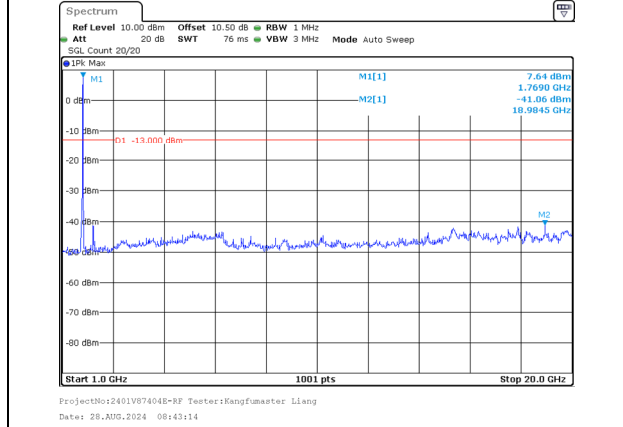

1000.0MHz-20000.0MHz
Band 66 15MHz/1752.9/High 64QAM 1@74
Band 66 20MHz/1770.0/High 64QAM 1@0

1000.0MHz-20000.0MHz
Band 66 15MHz/1752.9/High 64QAM 75@0
Band 66 20MHz/1770.0/High 64QAM 100@0