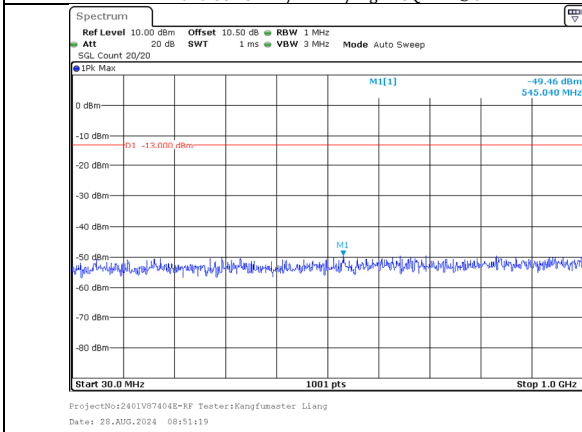

30.0MHz-1000.0MHz
Band 66 20MHz/1755.1/High 16QAM 1@99
Band 66 15MHz/1772.2/High 16QAM 1@0

30.0MHz-1000.0MHz
Band 66 20MHz/1755.1/High 16QAM 100@0
Band 66 15MHz/1772.2/High 16QAM 100@0