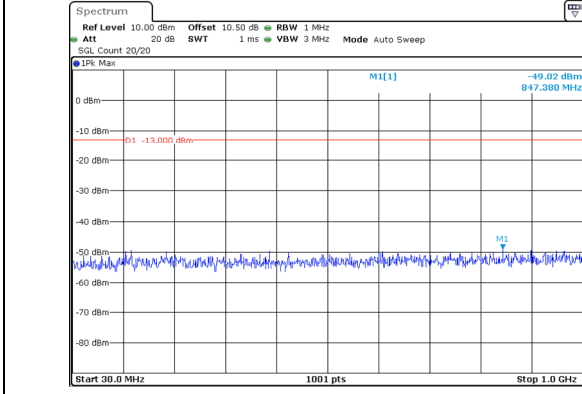

30.0MHz-1000.0MHz
Band 66 15MHz/1757.5/High 64QAM 1@74
Band 66 15MHz/1772.5/High 64QAM 1@0

1000.0MHz-20000.0MHz
Band 66 15MHz/1757.5/High 64QAM 1@74
Band 66 15MHz/1772.5/High 64QAM 1@0