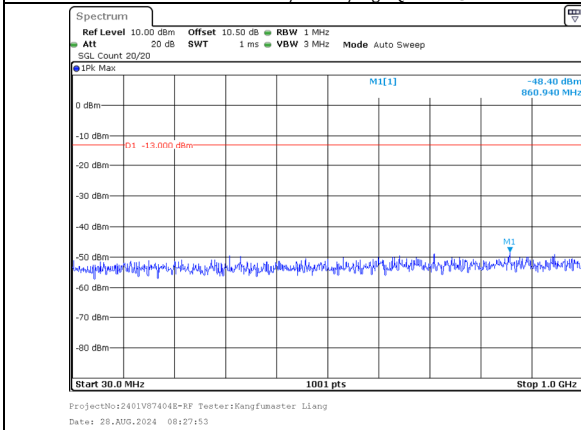

30.0MHz-1000.0MHz
Band 66 15MHz/1757.5/High QPSK 75@0
Band 66 15MHz/1772.5/High QPSK 75@0

30.0MHz-1000.0MHz
Band 66 15MHz/1757.5/High 16QAM 1@74
Band 66 15MHz/1772.5/High 16QAM 1@0