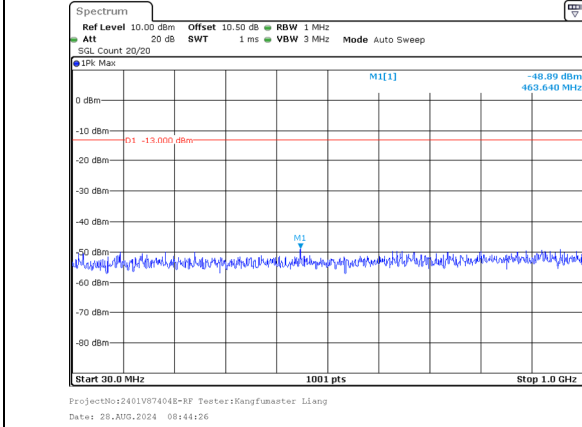

30.0MHz-1000.0MHz
Band 66 15MHz/1752.9/High 64QAM 75@0
Band 66 20MHz/1770.0/High 64QAM 100@0

30.0MHz-1000.0MHz
Band 66 15MHz/1752.9/High 256QAM 1@74
Band 66 20MHz/1770.0/High 256QAM 1@0