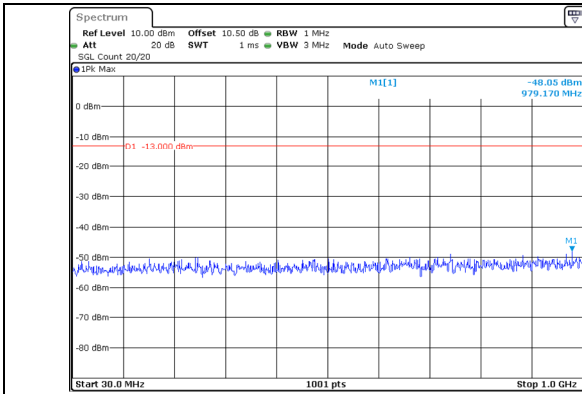

30.0MHz-1000.0MHz
Band 66 15MHz/1752.9/High QPSK 1@74
Band 66 20MHz/1770.0/High QPSK 1@0

30.0MHz-1000.0MHz
Band 66 15MHz/1752.9/High QPSK 75@0
Band 66 20MHz/1770.0/High QPSK 100@0

1000.0MHz-20000.0MHz
Band 66 15MHz/1752.9/High QPSK 75@0
Band 66 20MHz/1770.0/High QPSK 100@0