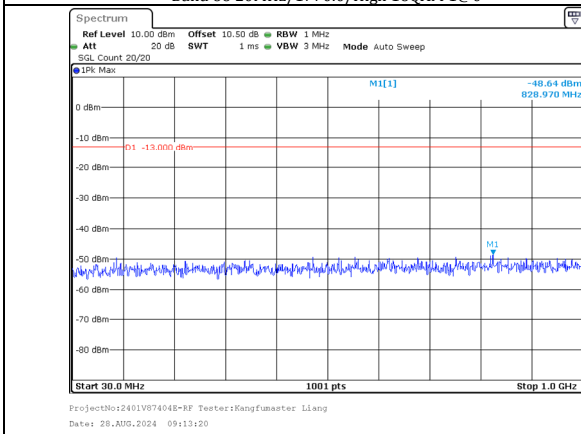

30.0MHz-1000.0MHz
Band 66 5MHz/1758.3/High 16QAM 1@24
Band 66 20MHz/1770.0/High 16QAM 1@0

30.0MHz-1000.0MHz
Band 66 5MHz/1758.3/High 16QAM 25@0
Band 66 20MHz/1770.0/High 16QAM 100@0