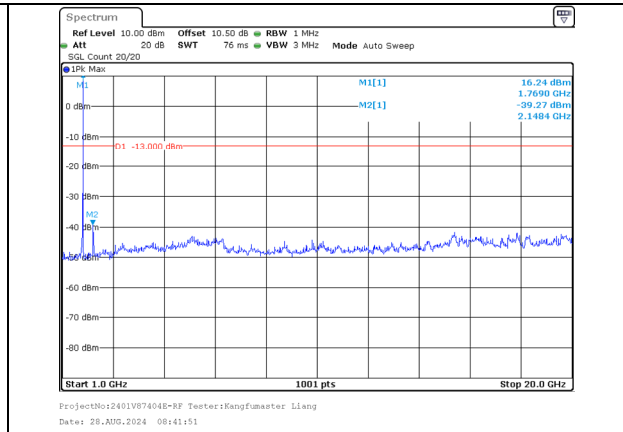

1000.0MHz-20000.0MHz
Band 66 15MHz/1752.9/High 64QAM 1@74
Band 66 20MHz/1770.0/High 64QAM 1@0