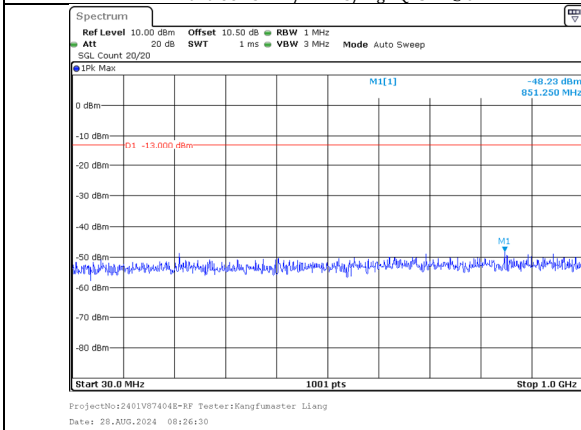

30.0MHz-1000.0MHz
Band 66 15MHz/1757.5/High QPSK 1@74
Band 66 15MHz/1772.5/High QPSK 1@0

30.0MHz-1000.0MHz
Band 66 15MHz/1757.5/High QPSK 75@0
Band 66 15MHz/1772.5/High QPSK 75@0