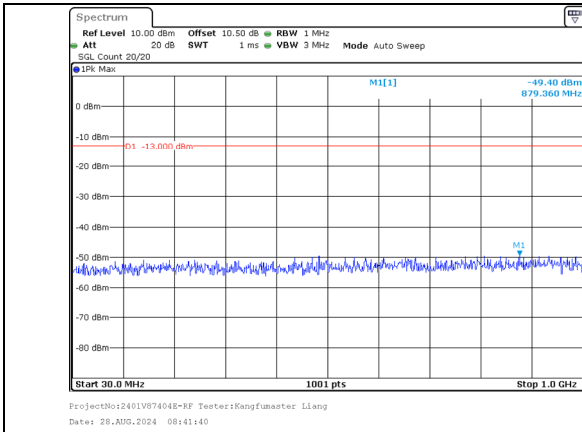

30.0MHz-1000.0MHz
Band 66 15MHz/1752.9/High 64QAM 1@74
Band 66 20MHz/1770.0/High 64QAM 1@0