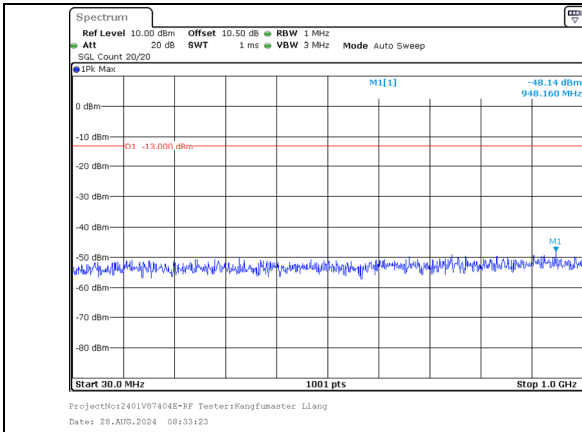

30.0MHz-1000.0MHz
Band 66 15MHz/1757.5/High 256QAM 1@74
Band 66 15MHz/1772.5/High 256QAM 1@0