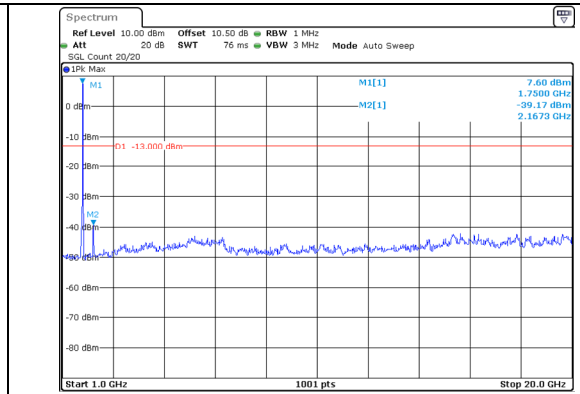

1000.0MHz-20000.0MHz
Band 66 15MHz/1757.5/High 16QAM 1@74
Band 66 15MHz/1772.5/High 16QAM 1@0

30.0MHz-1000.0MHz
Band 66 15MHz/1757.5/High 16QAM 75@0
Band 66 15MHz/1772.5/High 16QAM 75@0

1000.0MHz-20000.0MHz
Band 66 15MHz/1757.5/High 16QAM 75@0
Band 66 15MHz/1772.5/High 16QAM 75@0