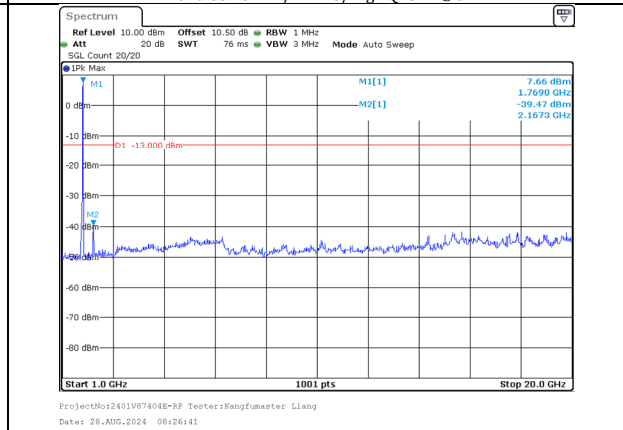

1000.0MHz-20000.0MHz
Band 66 15MHz/1757.5/High QPSK 1@74
Band 66 15MHz/1772.5/High QPSK 1@0

1000.0MHz-20000.0MHz
Band 66 15MHz/1757.5/High QPSK 75@0
Band 66 15MHz/1772.5/High QPSK 75@0