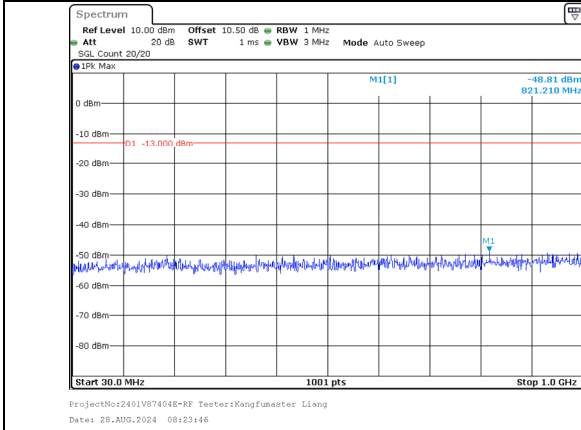

30.0MHz-1000.0MHz
Band 66 20MHz/1760.1/High 256QAM 1@99
Band 66 10MHz/1774.5/High 256QAM 1@0

30.0MHz-1000.0MHz
Band 66 20MHz/1760.1/High 256QAM 100@0
Band 66 10MHz/1774.5/High 256QAM 100@0