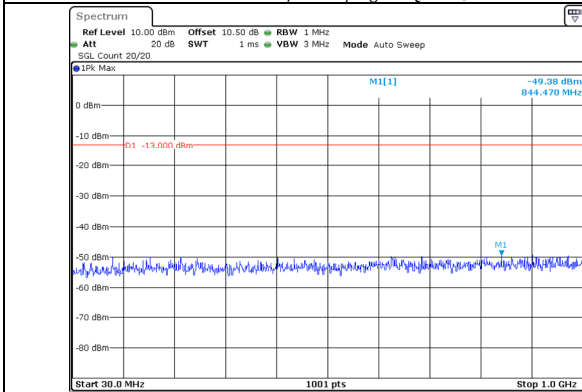

30.0MHz-1000.0MHz
Band 66 15MHz/1752.9/High 16QAM 75@0
Band 66 20MHz/1770.0/High 16QAM 100@0

1000.0MHz-20000.0MHz
Band 66 15MHz/1752.9/High 16QAM 75@0
Band 66 20MHz/1770.0/High 16QAM 100@0