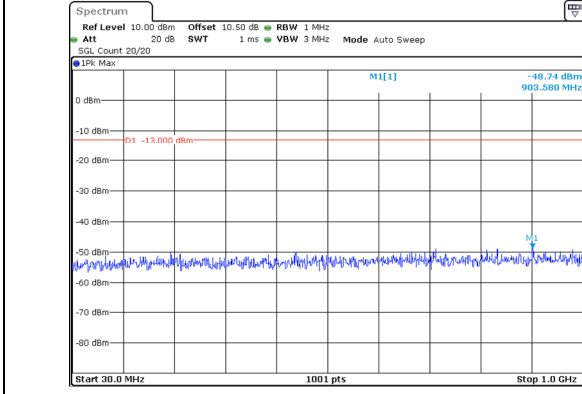

30.0MHz-1000.0MHz
Band 66 15MHz/1757.5/High 64QAM 75@0
Band 66 15MHz/1772.5/High 64QAM 75@0

1000.0MHz-20000.0MHz
Band 66 15MHz/1757.5/High 64QAM 75@0
Band 66 15MHz/1772.5/High 64QAM 75@0