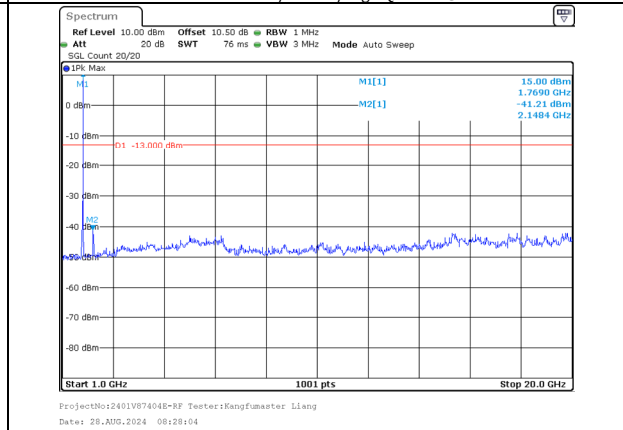

1000.0MHz-20000.0MHz
Band 66 15MHz/1757.5/High QPSK 75@0
Band 66 15MHz/1772.5/High QPSK 75@0

1000.0MHz-20000.0MHz
Band 66 15MHz/1757.5/High 16QAM 1@74
Band 66 15MHz/1772.5/High 16QAM 1@0