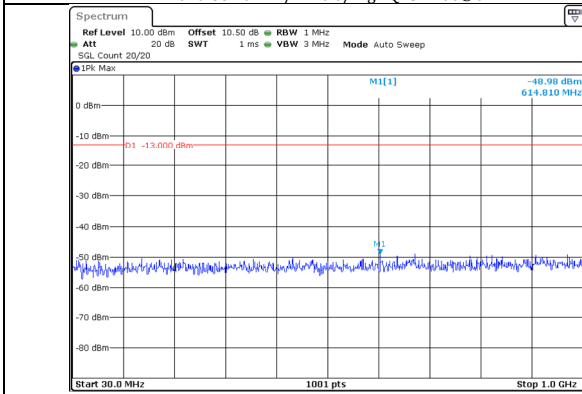

30.0MHz-1000.0MHz
Band 66 15MHz/1752.9/High 16QAM 1@74
Band 66 20MHz/1770.0/High 16QAM 1@0

1000.0MHz-20000.0MHz
Band 66 15MHz/1752.9/High 16QAM 1@74
Band 66 20MHz/1770.0/High 16QAM 1@0