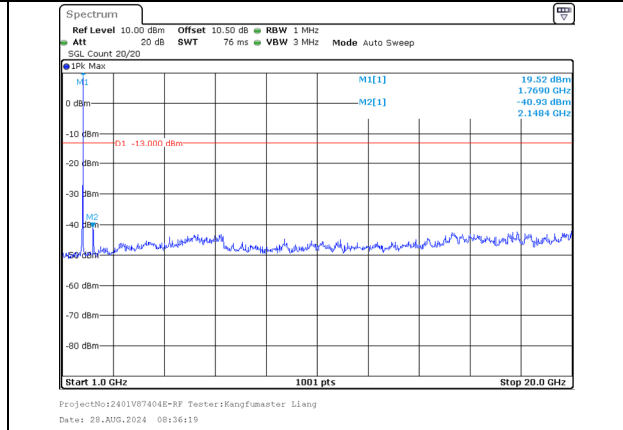

1000.0MHz-20000.0MHz
Band 66 15MHz/1757.5/High 256QAM 75@0
Band 66 15MHz/1772.5/High 256QAM 75@0

1000.0MHz-20000.0MHz
Band 66 15MHz/1752.9/High QPSK 1@74
Band 66 20MHz/1770.0/High QPSK 1@0