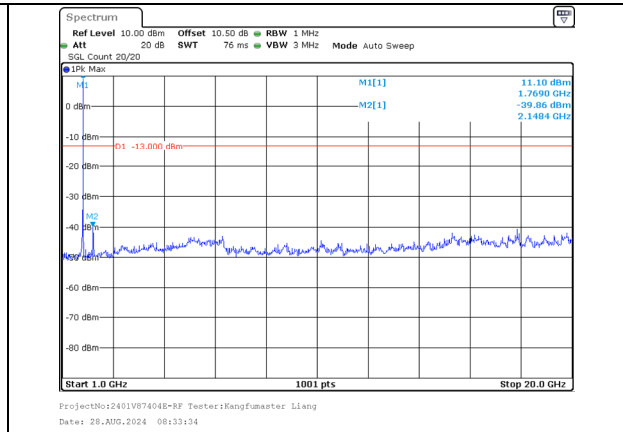

1000.0MHz-20000.0MHz
Band 66 15MHz/1757.5/High 256QAM 1@74
Band 66 15MHz/1772.5/High 256QAM 1@0