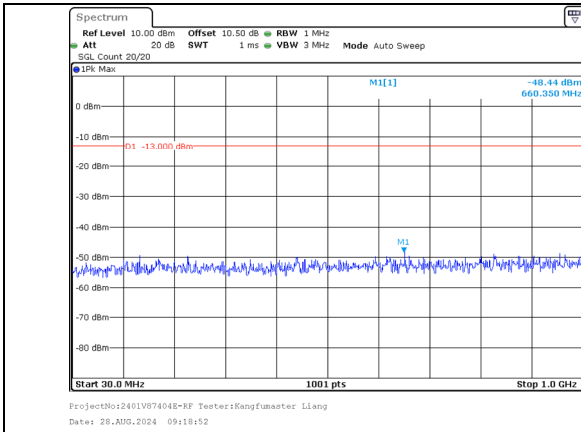

30.0MHz-1000.0MHz
Band 66 5MHz/1758.3/High 256QAM 1@24
Band 66 20MHz/1770.0/High 256QAM 1@0

30.0MHz-1000.0MHz
Band 66 5MHz/1758.3/High 256QAM 25@0
Band 66 20MHz/1770.0/High 256QAM 100@0