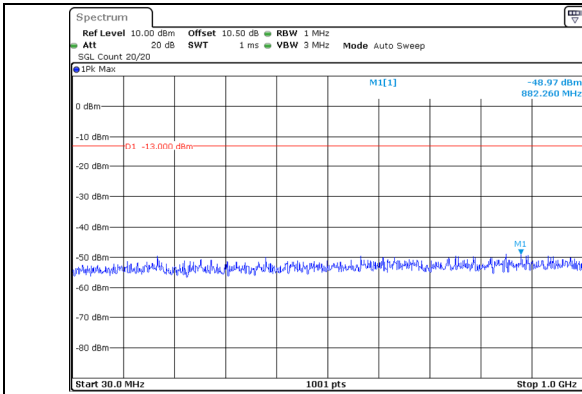

30.0MHz-1000.0MHz
Band 66 15MHz/1757.5/High 16QAM 1@74
Band 66 15MHz/1772.5/High 16QAM 1@0

30.0MHz-1000.0MHz
Band 66 15MHz/1757.5/High 16QAM 75@0
Band 66 15MHz/1772.5/High 16QAM 75@0

1000.0MHz-20000.0MHz
Band 66 15MHz/1757.5/High 16QAM 75@0
Band 66 15MHz/1772.5/High 16QAM 75@0