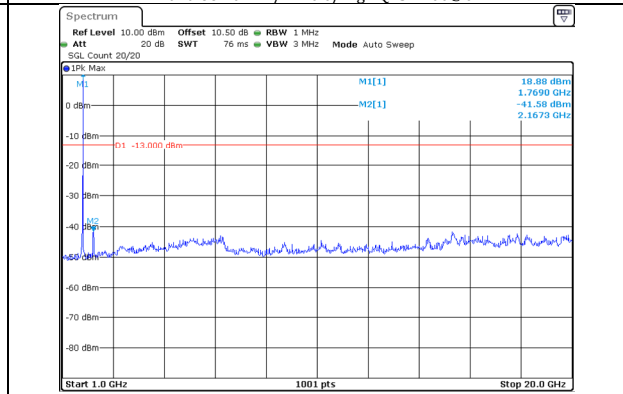

30.0MHz-1000.0MHz
Band 66 15MHz/1752.9/High 16QAM 1@74
Band 66 20MHz/1770.0/High 16QAM 1@0

1000.0MHz-20000.0MHz
Band 66 15MHz/1752.9/High 16QAM 1@74
Band 66 20MHz/1770.0/High 16QAM 1@0