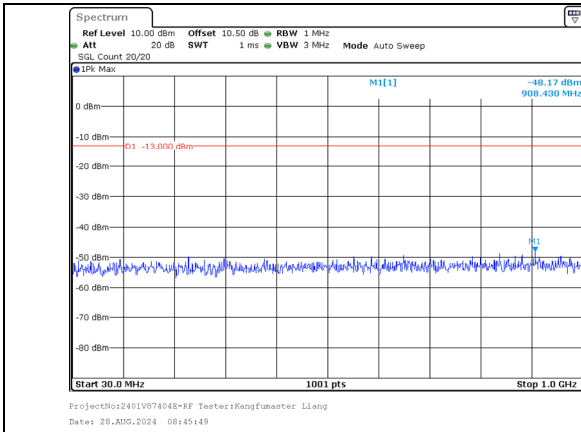

30.0MHz-1000.0MHz
Band 66 15MHz/1752.9/High 256QAM 1@74
Band 66 20MHz/1770.0/High 256QAM 1@0

30.0MHz-1000.0MHz
Band 66 15MHz/1752.9/High 256QAM 75@0
Band 66 20MHz/1770.0/High 256QAM 100@0