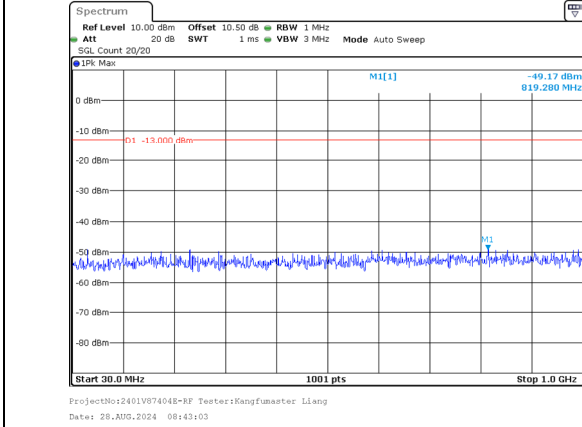

30.0MHz-1000.0MHz
Band 66 15MHz/1752.9/High 64QAM 1@74
Band 66 20MHz/1770.0/High 64QAM 1@0

30.0MHz-1000.0MHz
Band 66 15MHz/1752.9/High 64QAM 75@0
Band 66 20MHz/1770.0/High 64QAM 100@0