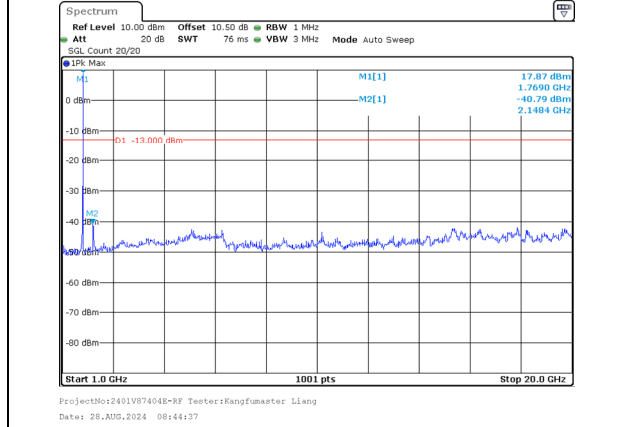

1000.0MHz-20000.0MHz
Band 66 15MHz/1752.9/High 64QAM 75@0
Band 66 20MHz/1770.0/High 64QAM 100@0

1000.0MHz-20000.0MHz
Band 66 15MHz/1752.9/High 256QAM 1@74
Band 66 20MHz/1770.0/High 256QAM 1@0