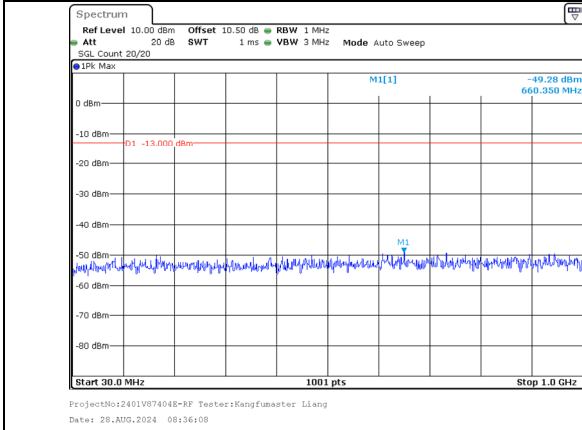

30.0MHz-1000.0MHz
Band 66 15MHz/1757.5/High 256QAM 75@0
Band 66 15MHz/1772.5/High 256QAM 75@0

30.0MHz-1000.0MHz
Band 66 15MHz/1752.9/High QPSK 1@74
Band 66 20MHz/1770.0/High QPSK 1@0