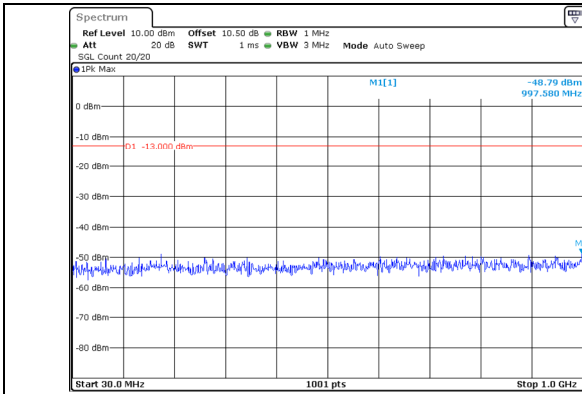

30.0MHz-1000.0MHz
Band 66 5MHz/1758.3/High 16QAM 25@0
Band 66 20MHz/1770.0/High 16QAM 100@0

30.0MHz-1000.0MHz
Band 66 5MHz/1758.3/High 64QAM 1@24
Band 66 20MHz/1770.0/High 64QAM 1@0