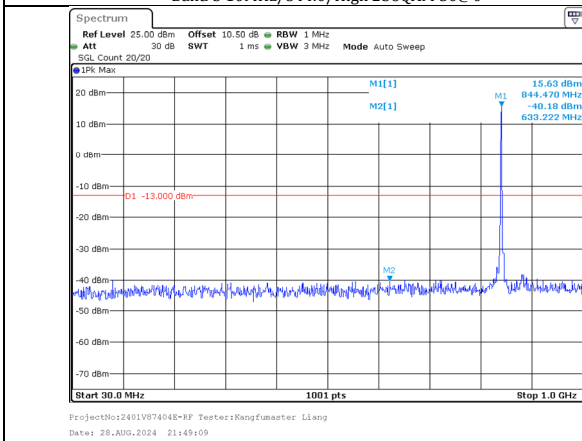

30.0MHz-1000.0MHz
Band 5 5MHz/836.8/High 256QAM 25@0
Band 5 10MHz/844.0/High 256QAM 50@0

30.0MHz-1000.0MHz
Band 5 10MHz/839.0/High QPSK 1@49
Band 5 5MHz/846.2/High QPSK 1@0