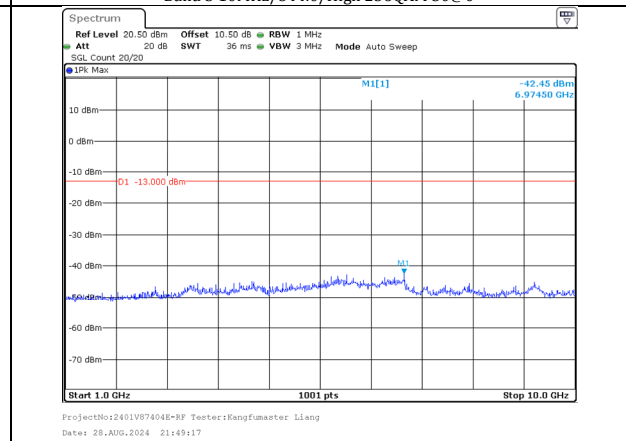

1000.0MHz-10000.0MHz
Band 5 5MHz/836.8/High 256QAM 25@0
Band 5 10MHz/844.0/High 256QAM 50@0

1000.0MHz-10000.0MHz
Band 5 10MHz/839.0/High QPSK 1@49
Band 5 5MHz/846.2/High QPSK 1@0