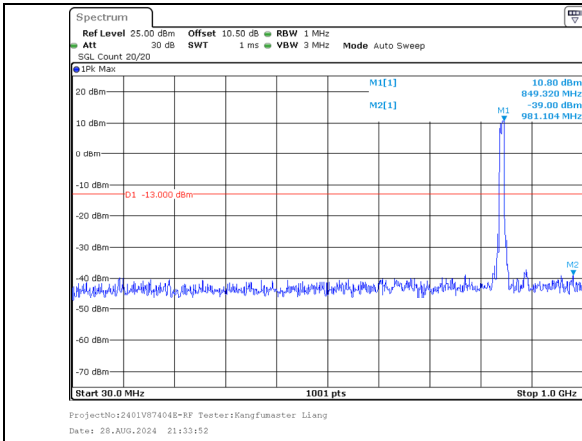

30.0MHz-1000.0MHz
Band 5 5MHz/843.5/High 64QAM 1@24
Band 5 3MHz/847.4/High 64QAM 1@0

30.0MHz-1000.0MHz
Band 5 5MHz/843.5/High 64QAM 25@0
Band 5 3MHz/847.4/High 64QAM 15@0