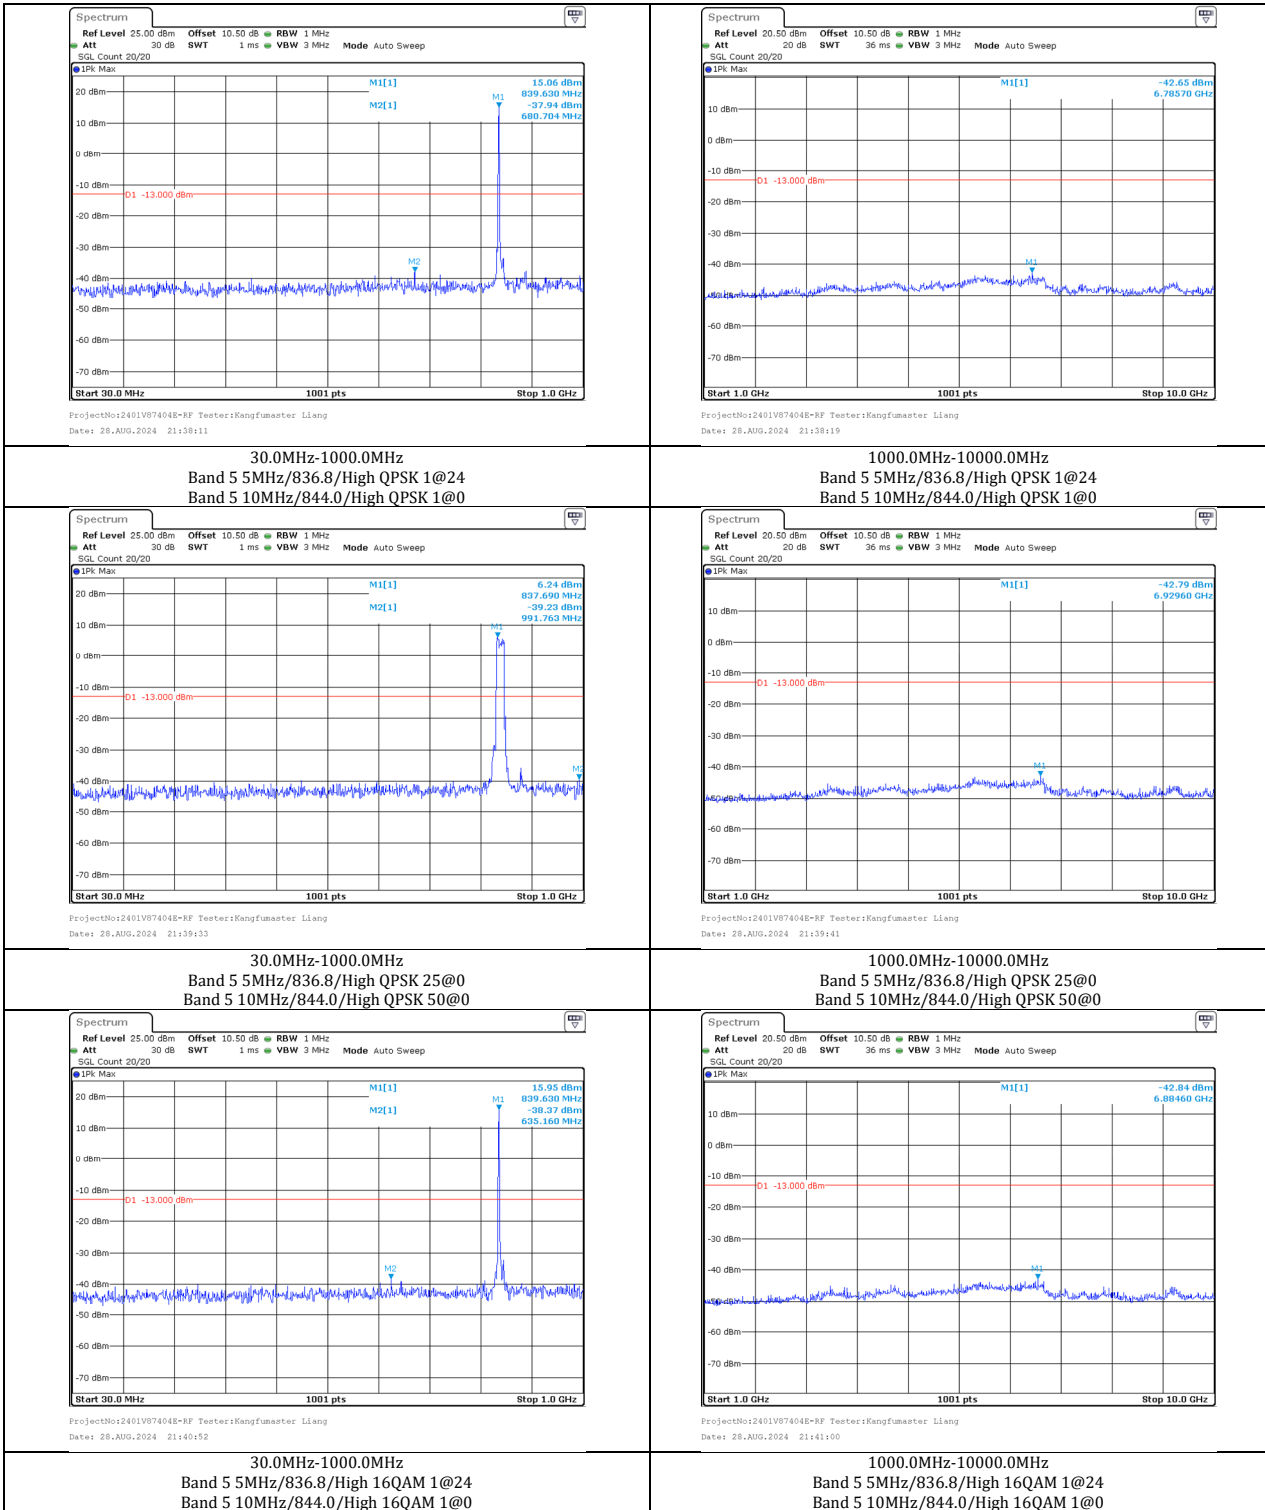

30.0MHz-1000.0MHz
Band 5 5MHz/843.5/High 256QAM 25@0
Band 5 3MHz/847.4/High 256QAM 15@0

1000.0MHz-10000.0MHz
Band 5 5MHz/843.5/High 256QAM 25@0
Band 5 3MHz/847.4/High 256QAM 15@0