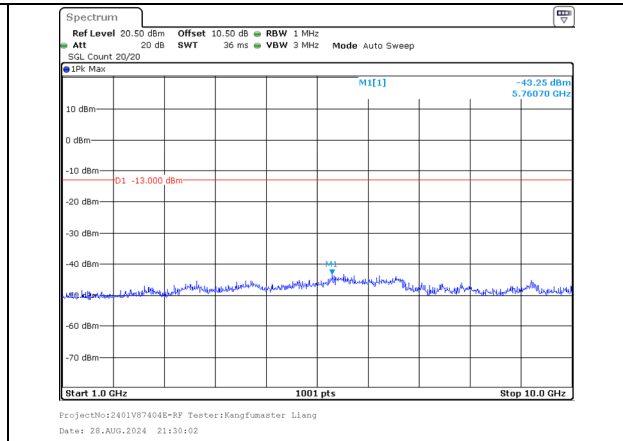

1000.0MHz-10000.0MHz
Band 5 5MHz/843.5/High QPSK 25@0
Band 5 3MHz/847.4/High QPSK 15@0

1000.0MHz-10000.0MHz
Band 5 5MHz/843.5/High 16QAM 1@24
Band 5 3MHz/847.4/High 16QAM 1@0