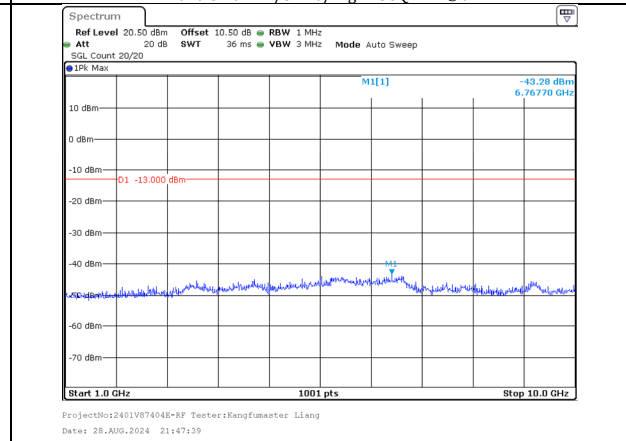

1000.0MHz-10000.0MHz
Band 5 5MHz/836.8/High 256QAM 1@24
Band 5 10MHz/844.0/High 256QAM 1@0

1000.0MHz-10000.0MHz
Band 5 5MHz/836.8/High 256QAM 25@0
Band 5 10MHz/844.0/High 256QAM 50@0