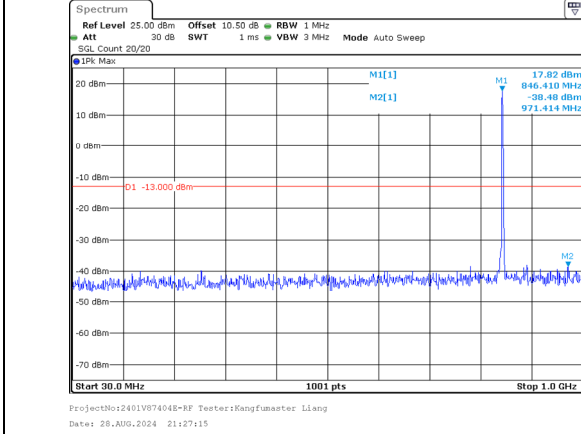

30.0MHz-1000.0MHz
Band 5 3MHz/842.6/High 256QAM 15@0
Band 5 5MHz/846.5/High 256QAM 25@0

30.0MHz-1000.0MHz
Band 5 5MHz/843.5/High QPSK 1@24
Band 5 3MHz/847.4/High QPSK 1@0