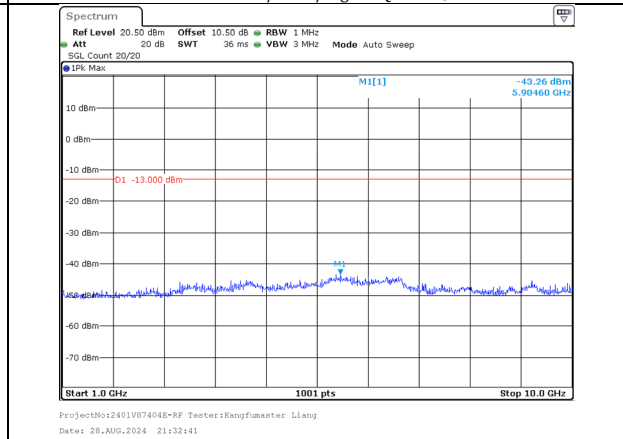

1000.0MHz-10000.0MHz
Band 5 5MHz/843.5/High 16QAM 25@0
Band 5 3MHz/847.4/High 16QAM 15@0

1000.0MHz-10000.0MHz
Band 5 5MHz/843.5/High 64QAM 1@24
Band 5 3MHz/847.4/High 64QAM 1@0