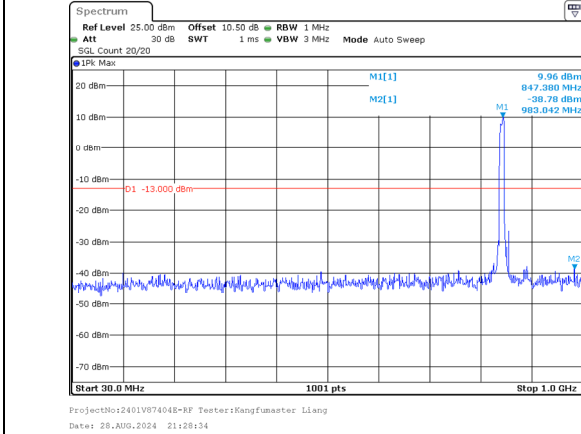

30.0MHz-1000.0MHz
Band 5 5MHz/843.5/High QPSK 1@24
Band 5 3MHz/847.4/High QPSK 1@0

30.0MHz-1000.0MHz
Band 5 5MHz/843.5/High QPSK 25@0
Band 5 3MHz/847.4/High QPSK 15@0