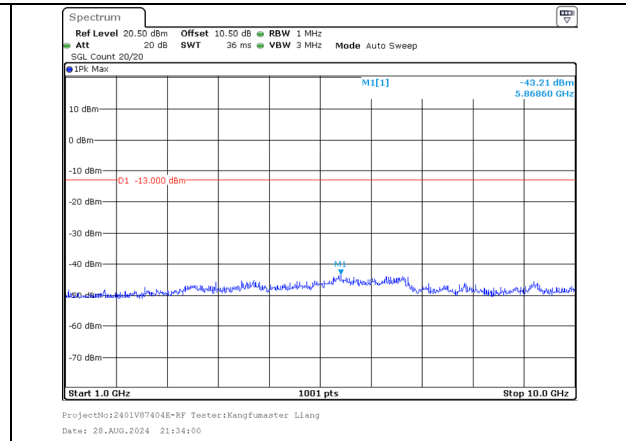

1000.0MHz-10000.0MHz
Band 5 5MHz/843.5/High 64QAM 1@24
Band 5 3MHz/847.4/High 64QAM 1@0

1000.0MHz-10000.0MHz
Band 5 5MHz/843.5/High 64QAM 25@0
Band 5 3MHz/847.4/High 64QAM 15@0