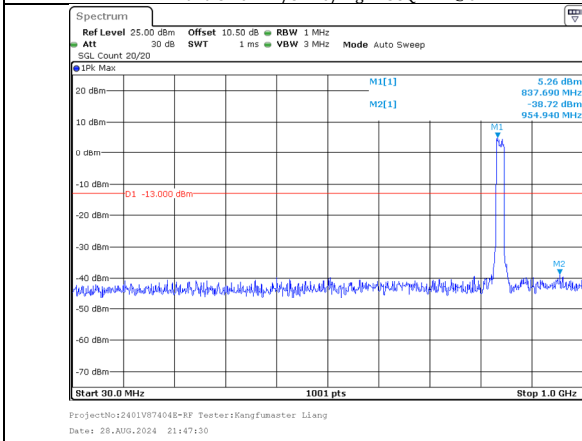

30.0MHz-1000.0MHz
Band 5 5MHz/836.8/High 256QAM 1@24
Band 5 10MHz/844.0/High 256QAM 1@0

30.0MHz-1000.0MHz
Band 5 5MHz/836.8/High 256QAM 25@0
Band 5 10MHz/844.0/High 256QAM 50@0