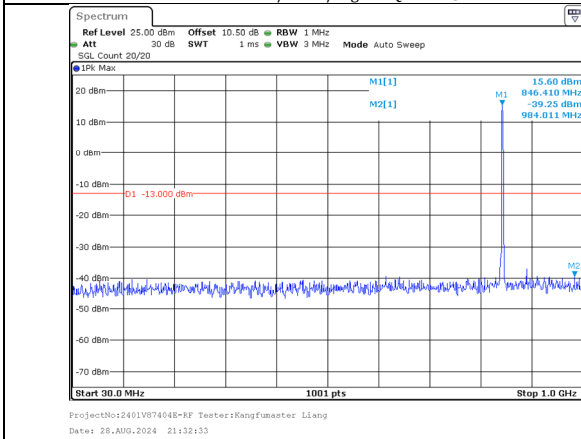

30.0MHz-1000.0MHz
Band 5 5MHz/843.5/High 16QAM 25@0
Band 5 3MHz/847.4/High 16QAM 15@0

30.0MHz-1000.0MHz
Band 5 5MHz/843.5/High 64QAM 1@24
Band 5 3MHz/847.4/High 64QAM 1@0