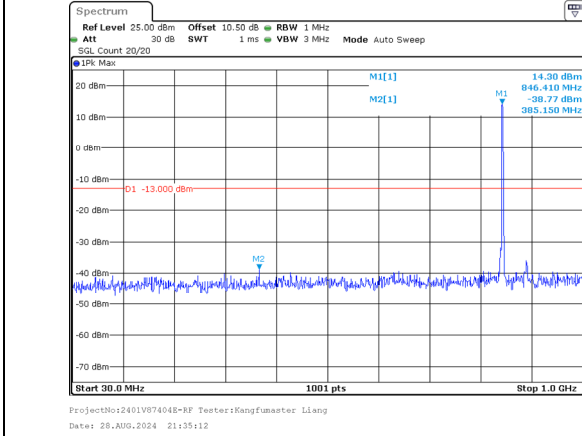

30.0MHz-1000.0MHz
Band 5 5MHz/843.5/High 64QAM 25@0
Band 5 3MHz/847.4/High 64QAM 15@0

30.0MHz-1000.0MHz
Band 5 5MHz/843.5/High 256QAM 1@24
Band 5 3MHz/847.4/High 256QAM 1@0