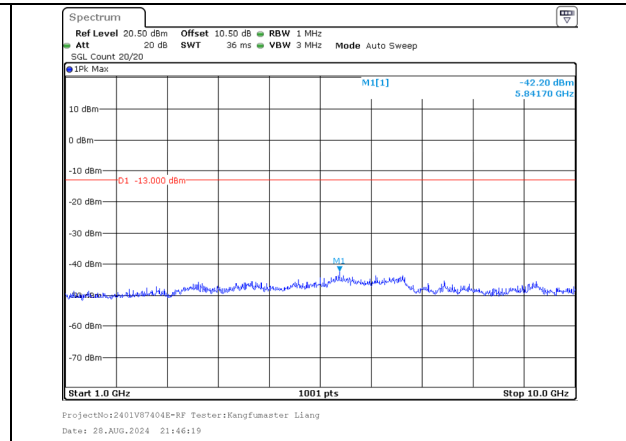

1000.0MHz-10000.0MHz
Band 5 5MHz/843.5/High 256QAM 1@24
Band 5 3MHz/847.4/High 256QAM 1@0

30.0MHz-1000.0MHz
Band 5 5MHz/843.5/High 256QAM 25@0
Band 5 3MHz/847.4/High 256QAM 15@0

1000.0MHz-10000.0MHz
Band 5 5MHz/843.5/High 256QAM 25@0
Band 5 3MHz/847.4/High 256QAM 15@0