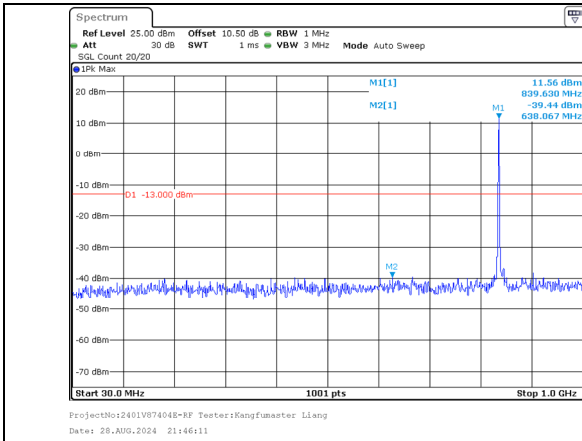

1000.0MHz-10000.0MHz
Band 5 5MHz/843.5/High 256QAM 1@24
Band 5 3MHz/847.4/High 256QAM 1@0

30.0MHz-1000.0MHz
Band 5 5MHz/843.5/High 256QAM 25@0
Band 5 3MHz/847.4/High 256QAM 15@0

1000.0MHz-10000.0MHz
Band 5 5MHz/843.5/High 256QAM 25@0
Band 5 3MHz/847.4/High 256QAM 15@0