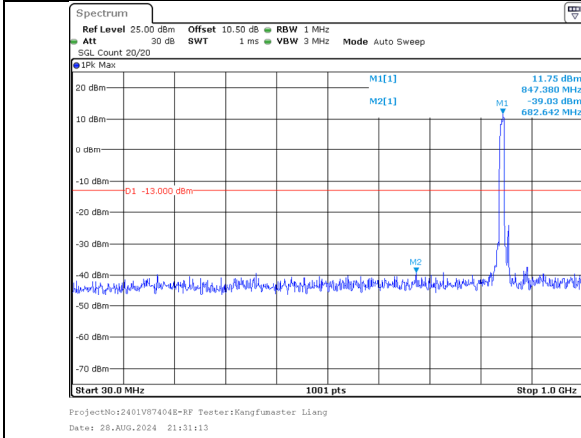

30.0MHz-1000.0MHz
Band 5 5MHz/843.5/High 16QAM 1@24
Band 5 3MHz/847.4/High 16QAM 1@0

30.0MHz-1000.0MHz
Band 5 5MHz/843.5/High 16QAM 25@0
Band 5 3MHz/847.4/High 16QAM 15@0