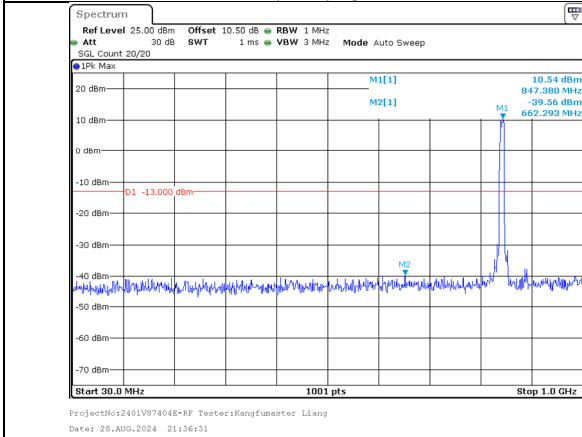

30.0MHz-1000.0MHz
Band 5 5MHz/843.5/High 256QAM 1@24
Band 5 3MHz/847.4/High 256QAM 1@0

30.0MHz-1000.0MHz
Band 5 5MHz/843.5/High 256QAM 25@0
Band 5 3MHz/847.4/High 256QAM 15@0