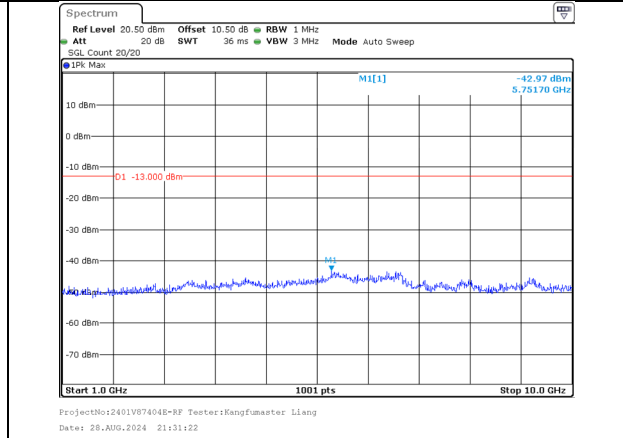

1000.0MHz-10000.0MHz
Band 5 5MHz/843.5/High 16QAM 1@24
Band 5 3MHz/847.4/High 16QAM 1@0

1000.0MHz-10000.0MHz
Band 5 5MHz/843.5/High 16QAM 25@0
Band 5 3MHz/847.4/High 16QAM 15@0