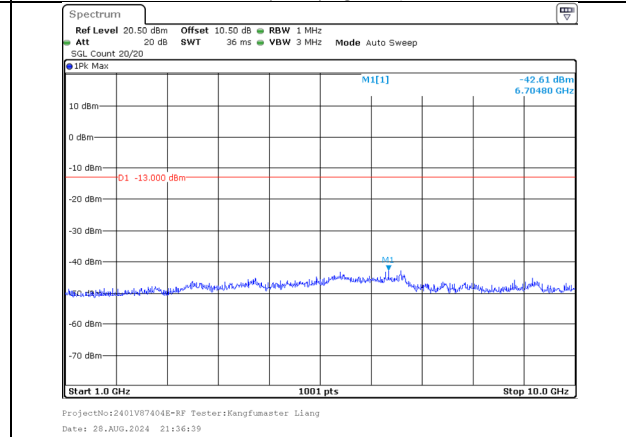

1000.0MHz-10000.0MHz
Band 5 5MHz/843.5/High 256QAM 1@24
Band 5 3MHz/847.4/High 256QAM 1@0

1000.0MHz-10000.0MHz
Band 5 5MHz/843.5/High 256QAM 25@0
Band 5 3MHz/847.4/High 256QAM 15@0