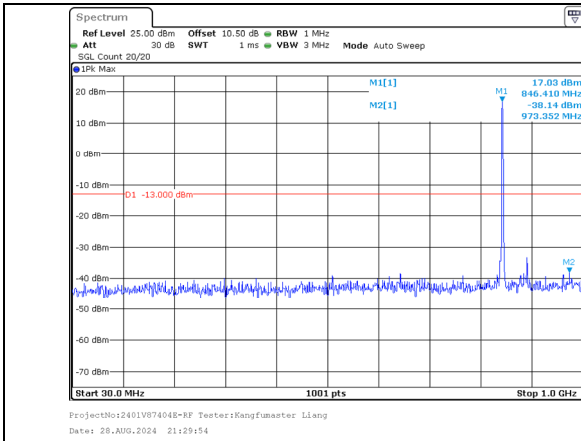

30.0MHz-1000.0MHz
Band 5 5MHz/843.5/High QPSK 25@0
Band 5 3MHz/847.4/High QPSK 15@0

30.0MHz-1000.0MHz
Band 5 5MHz/843.5/High 16QAM 1@24
Band 5 3MHz/847.4/High 16QAM 1@0