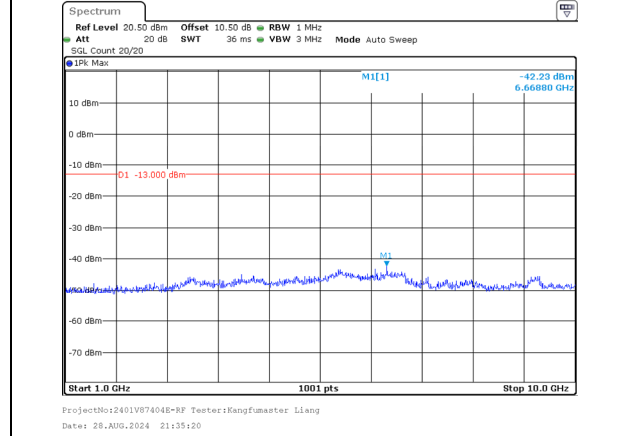

1000.0MHz-10000.0MHz
Band 5 5MHz/843.5/High 64QAM 25@0
Band 5 3MHz/847.4/High 64QAM 15@0

1000.0MHz-10000.0MHz
Band 5 5MHz/843.5/High 256QAM 1@24
Band 5 3MHz/847.4/High 256QAM 1@0