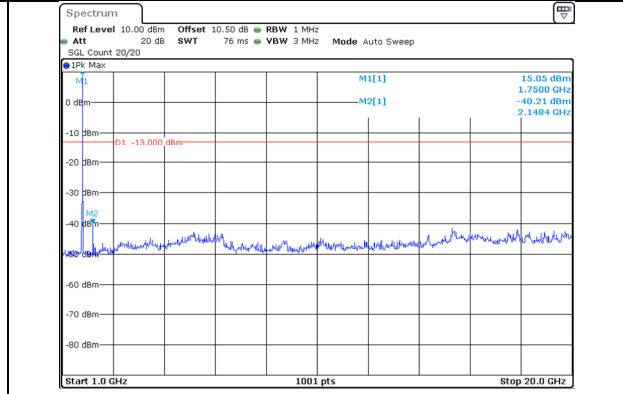

1000.0MHz-20000.0MHz
Band 66 15MHz/1747.5/Mid 256QAM 75@0
Band 66 15MHz/1762.5/Mid 256QAM 75@0

1000.0MHz-20000.0MHz
Band 66 15MHz/1745.3/Mid QPSK 1@74
Band 66 20MHz/1762.4/Mid QPSK 1@0