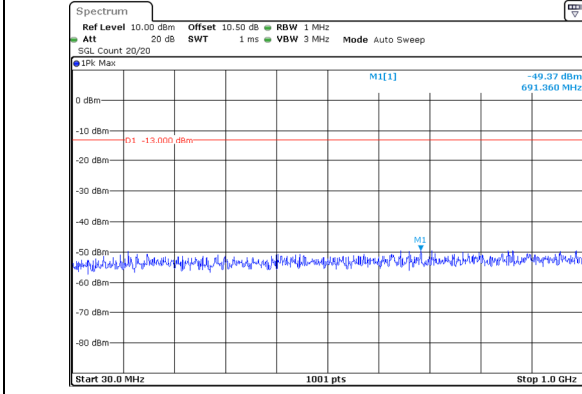

30.0MHz-1000.0MHz
Band 66 15MHz/1745.3/Mid QPSK 1@74
Band 66 20MHz/1762.4/Mid QPSK 1@0

30.0MHz-1000.0MHz
Band 66 15MHz/1745.3/Mid QPSK 75@0
Band 66 20MHz/1762.4/Mid QPSK 100@0