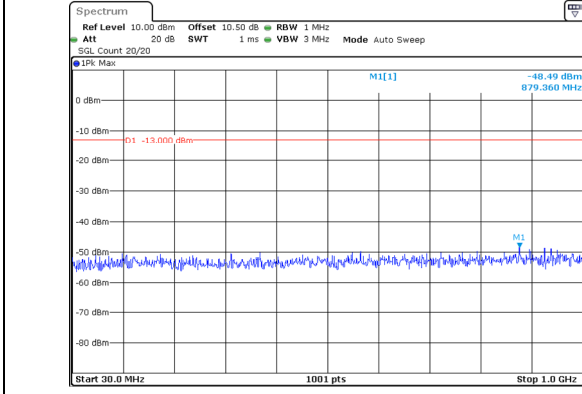

30.0MHz-1000.0MHz
Band 66 5MHz/1745.8/Mid 256QAM 1@24
Band 66 20MHz/1757.5/Mid 256QAM 1@0

30.0MHz-1000.0MHz
Band 66 5MHz/1745.8/Mid 256QAM 25@0
Band 66 20MHz/1757.5/Mid 256QAM 100@0