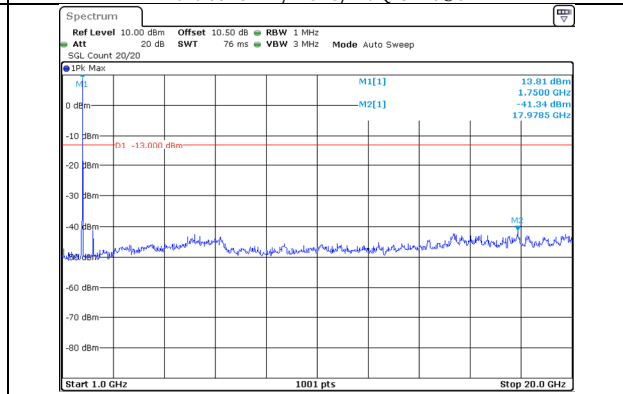

1000.0MHz-20000.0MHz
Band 66 15MHz/1747.5/Mid QPSK 75@0
Band 66 15MHz/1762.5/Mid QPSK 75@0

1000.0MHz-20000.0MHz
Band 66 15MHz/1747.5/Mid 16QAM 1@74
Band 66 15MHz/1762.5/Mid 16QAM 1@0