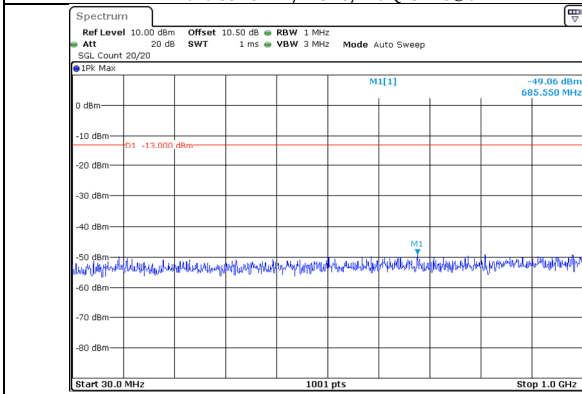

30.0MHz-1000.0MHz
Band 66 15MHz/1747.5/Mid QPSK 75@0
Band 66 15MHz/1762.5/Mid QPSK 75@0

30.0MHz-1000.0MHz
Band 66 15MHz/1747.5/Mid 16QAM 1@74
Band 66 15MHz/1762.5/Mid 16QAM 1@0