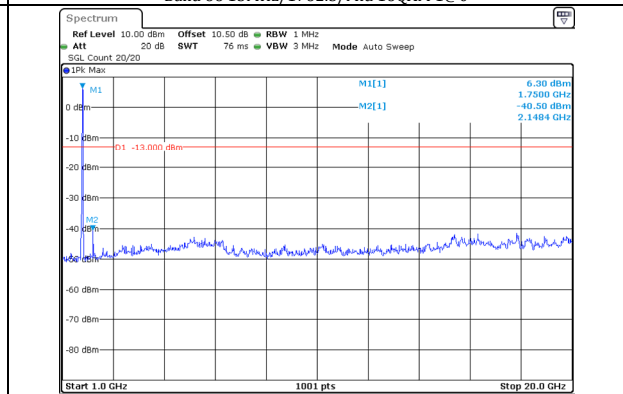

1000.0MHz-20000.0MHz
Band 66 15MHz/1747.5/Mid 16QAM 1@74
Band 66 15MHz/1762.5/Mid 16QAM 1@0

1000.0MHz-20000.0MHz
Band 66 15MHz/1747.5/Mid 16QAM 75@0
Band 66 15MHz/1762.5/Mid 16QAM 75@0