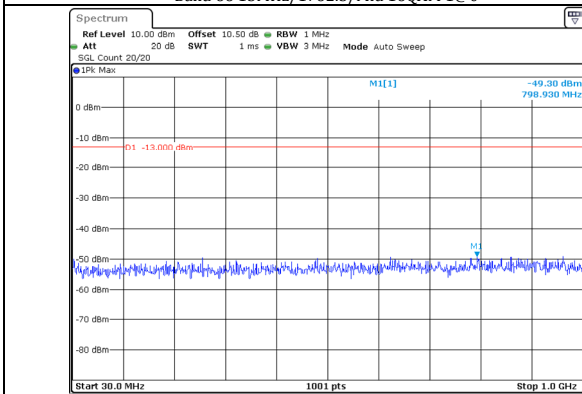

30.0MHz-1000.0MHz
Band 66 15MHz/1747.5/Mid 16QAM 1@74
Band 66 15MHz/1762.5/Mid 16QAM 1@0

30.0MHz-1000.0MHz
Band 66 15MHz/1747.5/Mid 16QAM 75@0
Band 66 15MHz/1762.5/Mid 16QAM 75@0