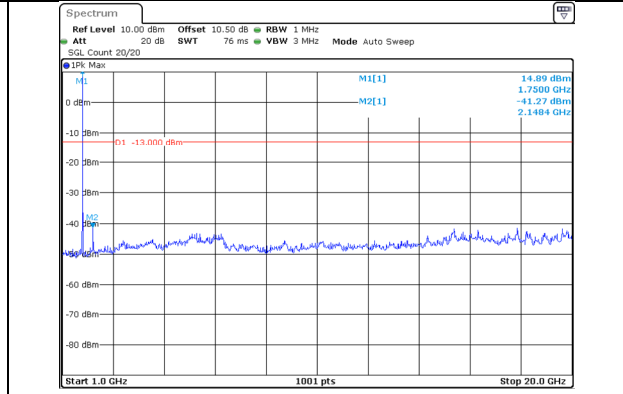

1000.0MHz-20000.0MHz
Band 66 5MHz/1745.8/Mid 64QAM 25@0
Band 66 20MHz/1757.5/Mid 64QAM 100@0

1000.0MHz-20000.0MHz
Band 66 5MHz/1745.8/Mid 256QAM 1@24
Band 66 20MHz/1757.5/Mid 256QAM 1@0