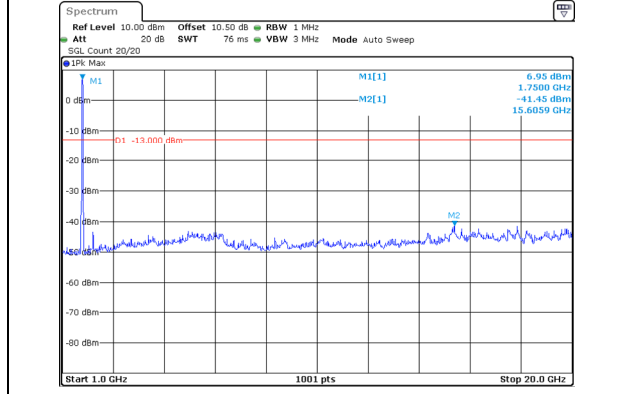

1000.0MHz-20000.0MHz
Band 66 15MHz/1745.3/Mid QPSK 1@74
Band 66 20MHz/1762.4/Mid QPSK 1@0

1000.0MHz-20000.0MHz
Band 66 15MHz/1745.3/Mid QPSK 75@0
Band 66 20MHz/1762.4/Mid QPSK 100@0