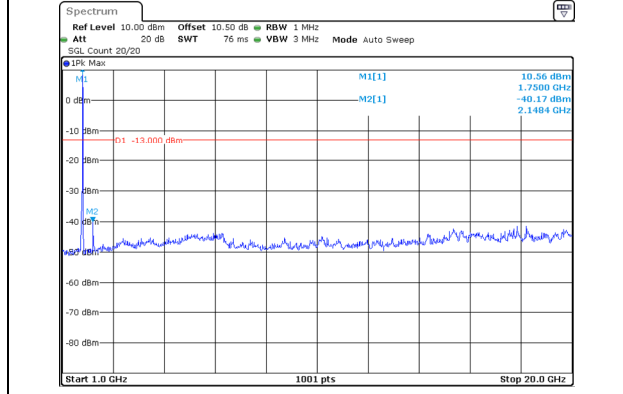

1000.0MHz-20000.0MHz
Band 66 5MHz/1745.8/Mid 256QAM 1@24
Band 66 20MHz/1757.5/Mid 256QAM 1@0

1000.0MHz-20000.0MHz
Band 66 5MHz/1745.8/Mid 256QAM 25@0
Band 66 20MHz/1757.5/Mid 256QAM 100@0